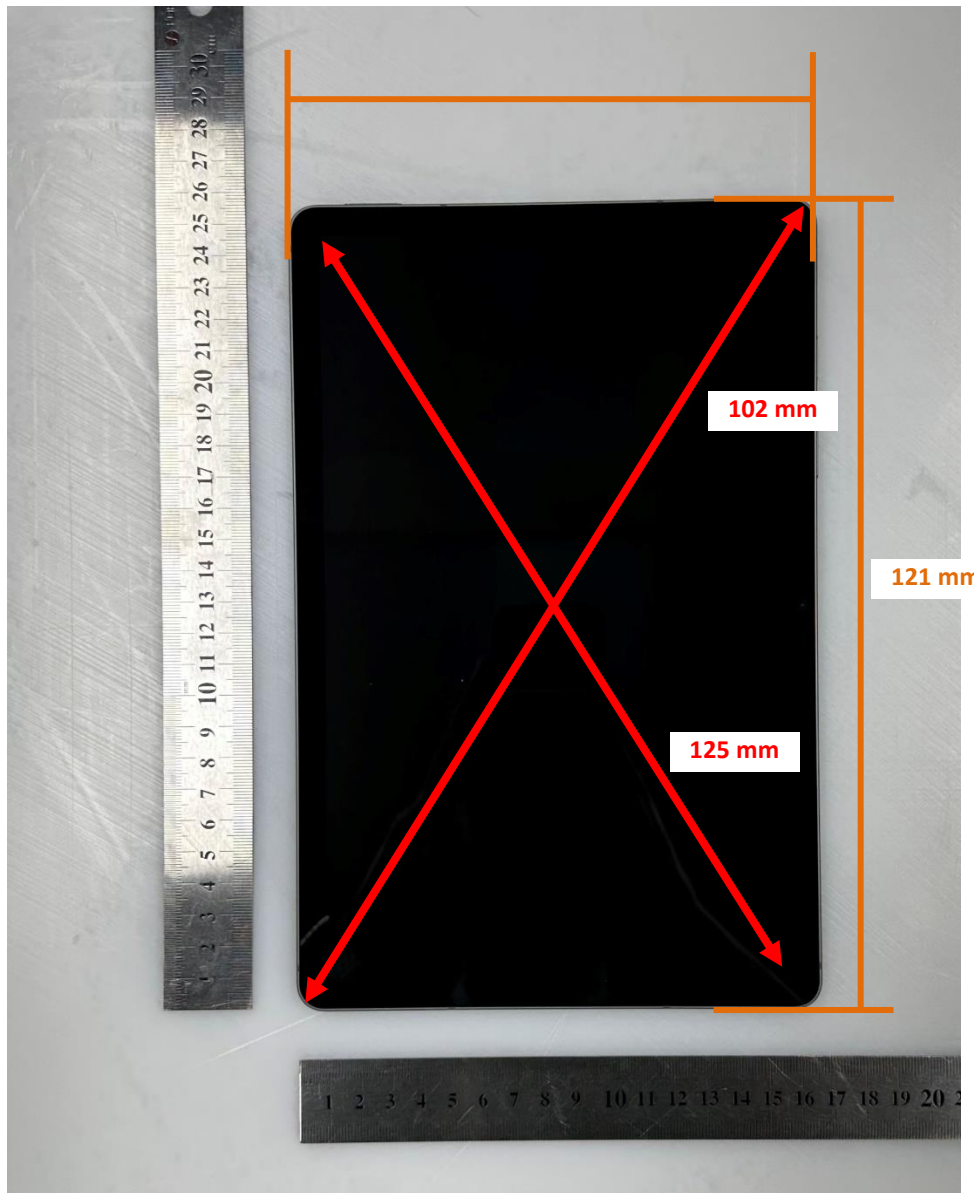

DUT and SAR Set-up Photos

Overall Dimensions

Front View of the DUT

Rear View of the DUT

Setup Photos

Tablet Vertical and Horizontal Reference Lines

Vertical
Center Line

Horizontal
Line

Standalone Exposure Conditions

Rear 0mm

Rear 19mm

Top 0mm

Top 22mm

Left 0mm

Left 19mm

Bottom 0mm

Bottom 19mm

Right 0mm

Right 19mm

Antenna Dimensions & Separation Distances

- ① Wi-Fi 1
- Wi-Fi 2.4G/5G, BT Ant
- ② Main 1
- WCDMA II, IV, V
- LTE B2, 4, 5, 7, 12, 13, 14, 25, 26, 30, 41, 66, 71
- NR n2, 5, 12, 25, 30, 41(Voice/Data/SRS0), 66, 71
- ③ Wi-Fi 2/ Sub 3
- Wi-Fi 2.4G/5G
- NR n77(SRS3), 78(SRS3)
- ④ Main 2
- n77(Voice/Data/SRS0), 78(Voice/Data/SRS0)
- ⑤ Sub2
- LTE B2, 4, 7, 25, 66
- NR n41(SRS1),77(SRS1), 78(SRS1)
- ⑥ Sub 4
- NR n41(SRS2), 77(SRS2), 78(SRS2)
- ⑦ Sub 1
- NR n41(SRS3)