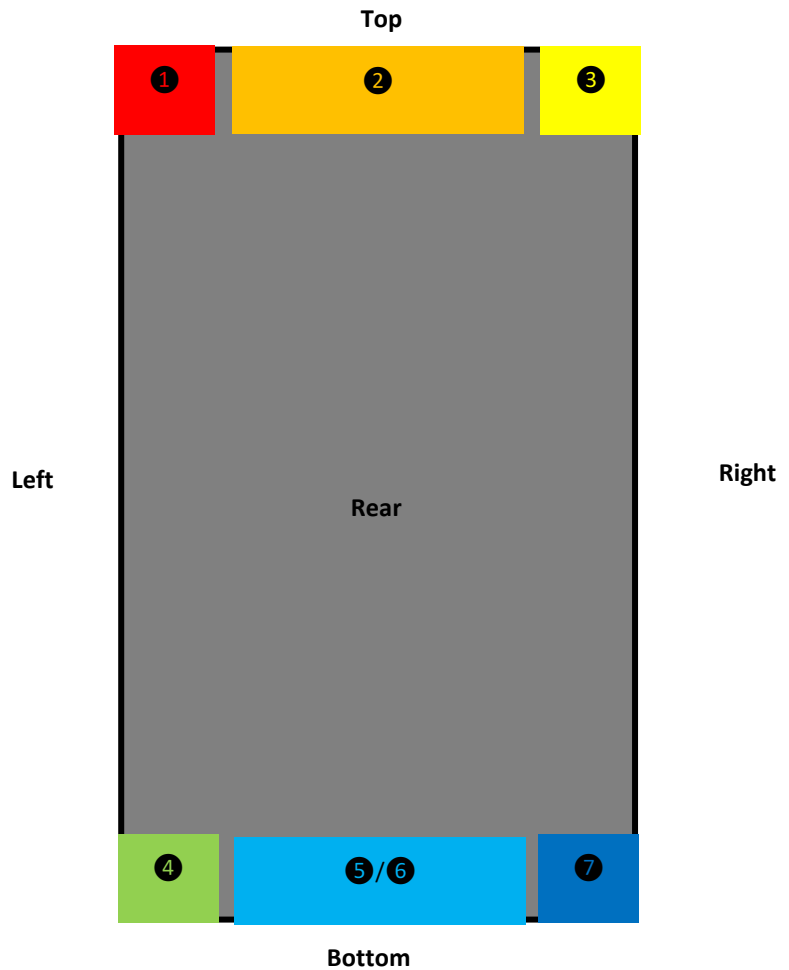

DUT and SAR Set-up Photos

Overall Dimensions

Front View of the DUT

Rear View of the DUT

Setup Photos

Tablet Vertical and Horizontal Reference Lines

Vertical
Center Line

Horizontal
Line

Standalone Exposure Conditions

Rear 0mm

Rear 19mm

Top 0mm

Top 22mm

Left 0mm

Left 19mm

Bottom 0mm

Bottom 19mm

Right 0mm

Right 19mm

Antenna Dimensions & Separation Distances

- ① Wi-Fi 1
- Wi-Fi 2.4G/5G, BT Ant
- ② Main 1
- WCDMA II, IV, V
- LTE B2, 4, 5, 7, 12, 13, 14, 25, 26, 30, 41, 66, 71
- NR n2, 5, 12, 25, 30, 41(Voice/Data/SRS0), 66, 71
- ③ Wi-Fi 2/ Sub 3
- Wi-Fi 2.4G/5G
- NR n77(SRS3), 78(SRS3)
- ④ Main 2
- n77(Voice/Data/SRS0), 78(Voice/Data/SRS0)
- ⑤ Sub2
- LTE B2, 4, 7, 25, 66
- NR n41(SRS1),77(SRS1), 78(SRS1)
- ⑥ Sub 4
- NR n41(SRS2), 77(SRS2), 78(SRS2)
- ⑦ Sub 1
- NR n41(SRS3)

Antenna		Wi-Fi 1	Main 1	Wi-Fi 2 / Sub 3	Main 2	Sub2 / Sub 4	Sub 1
Distance between Antenna to Edges of Device (mm)	Top	0	0	0	241.63	250.33	241.63
	Left	0	49.96	117.86	0	49.96	117.86
	Bottom	241.63	250.33	241.63	0	0	0
	Right	117.86	49.96	0	117.86	49.96	0