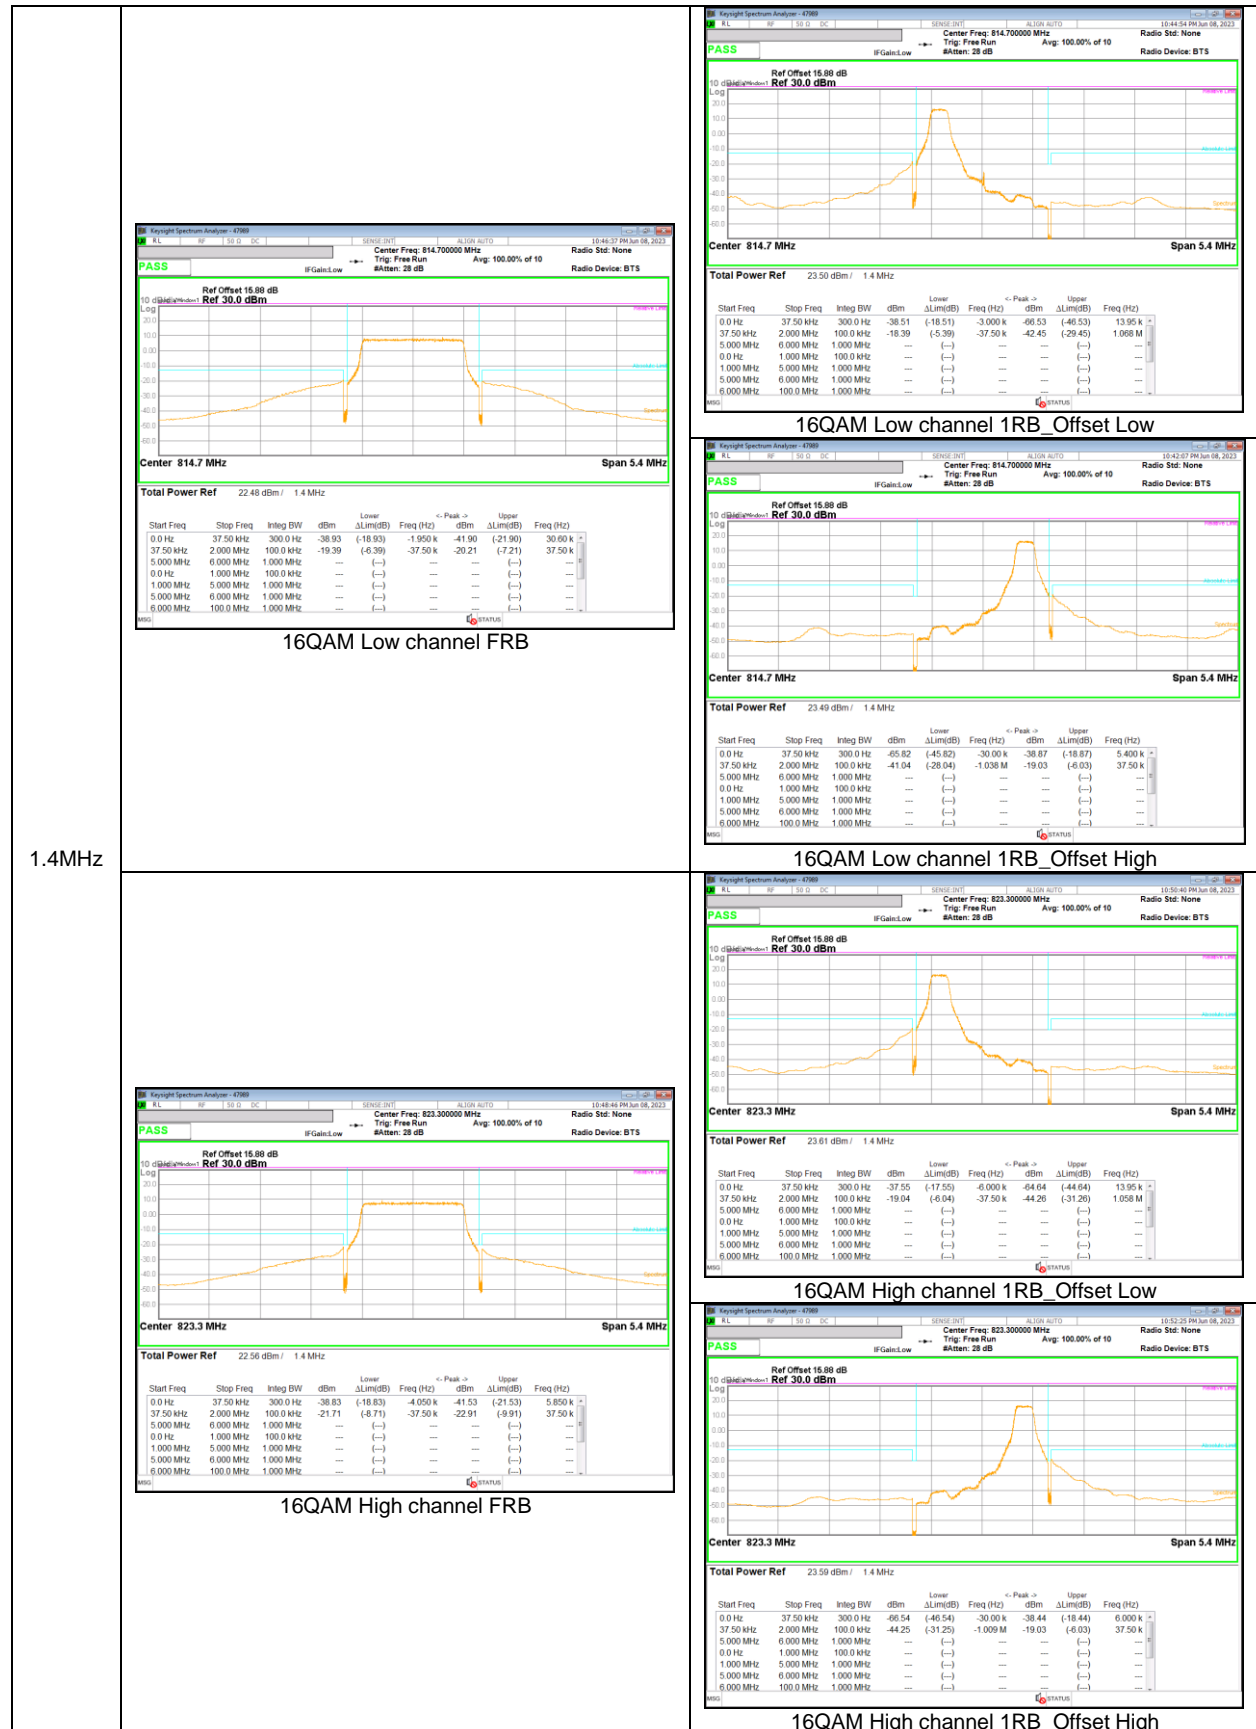

5MHz

3MHz

15MHz

8.4.2. EMISSION MASK RESULT

LTE Band 26 (Part 90)

LTE Band 26 (Straddle)

15MHz