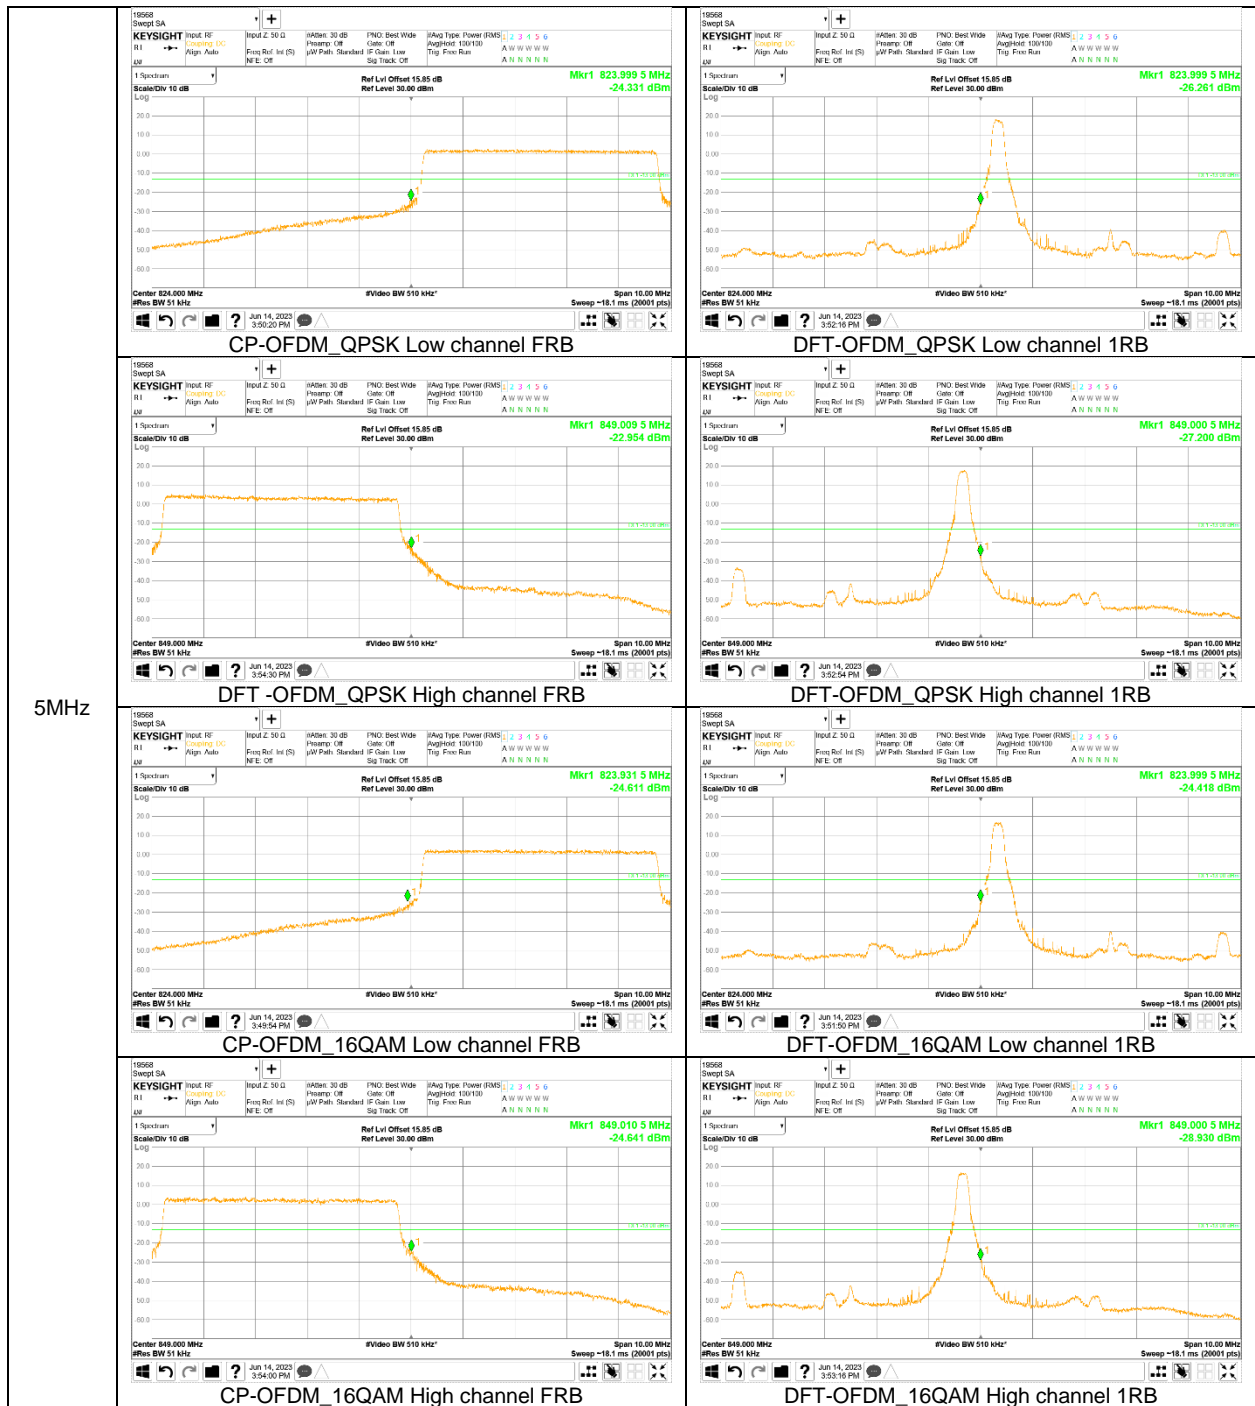

5MHz

3MHz

15MHz

8.4.2. EMISSION MASK RESULT

LTE Band 26 (Part 90)

LTE Band 26 (Straddle)

15MHz