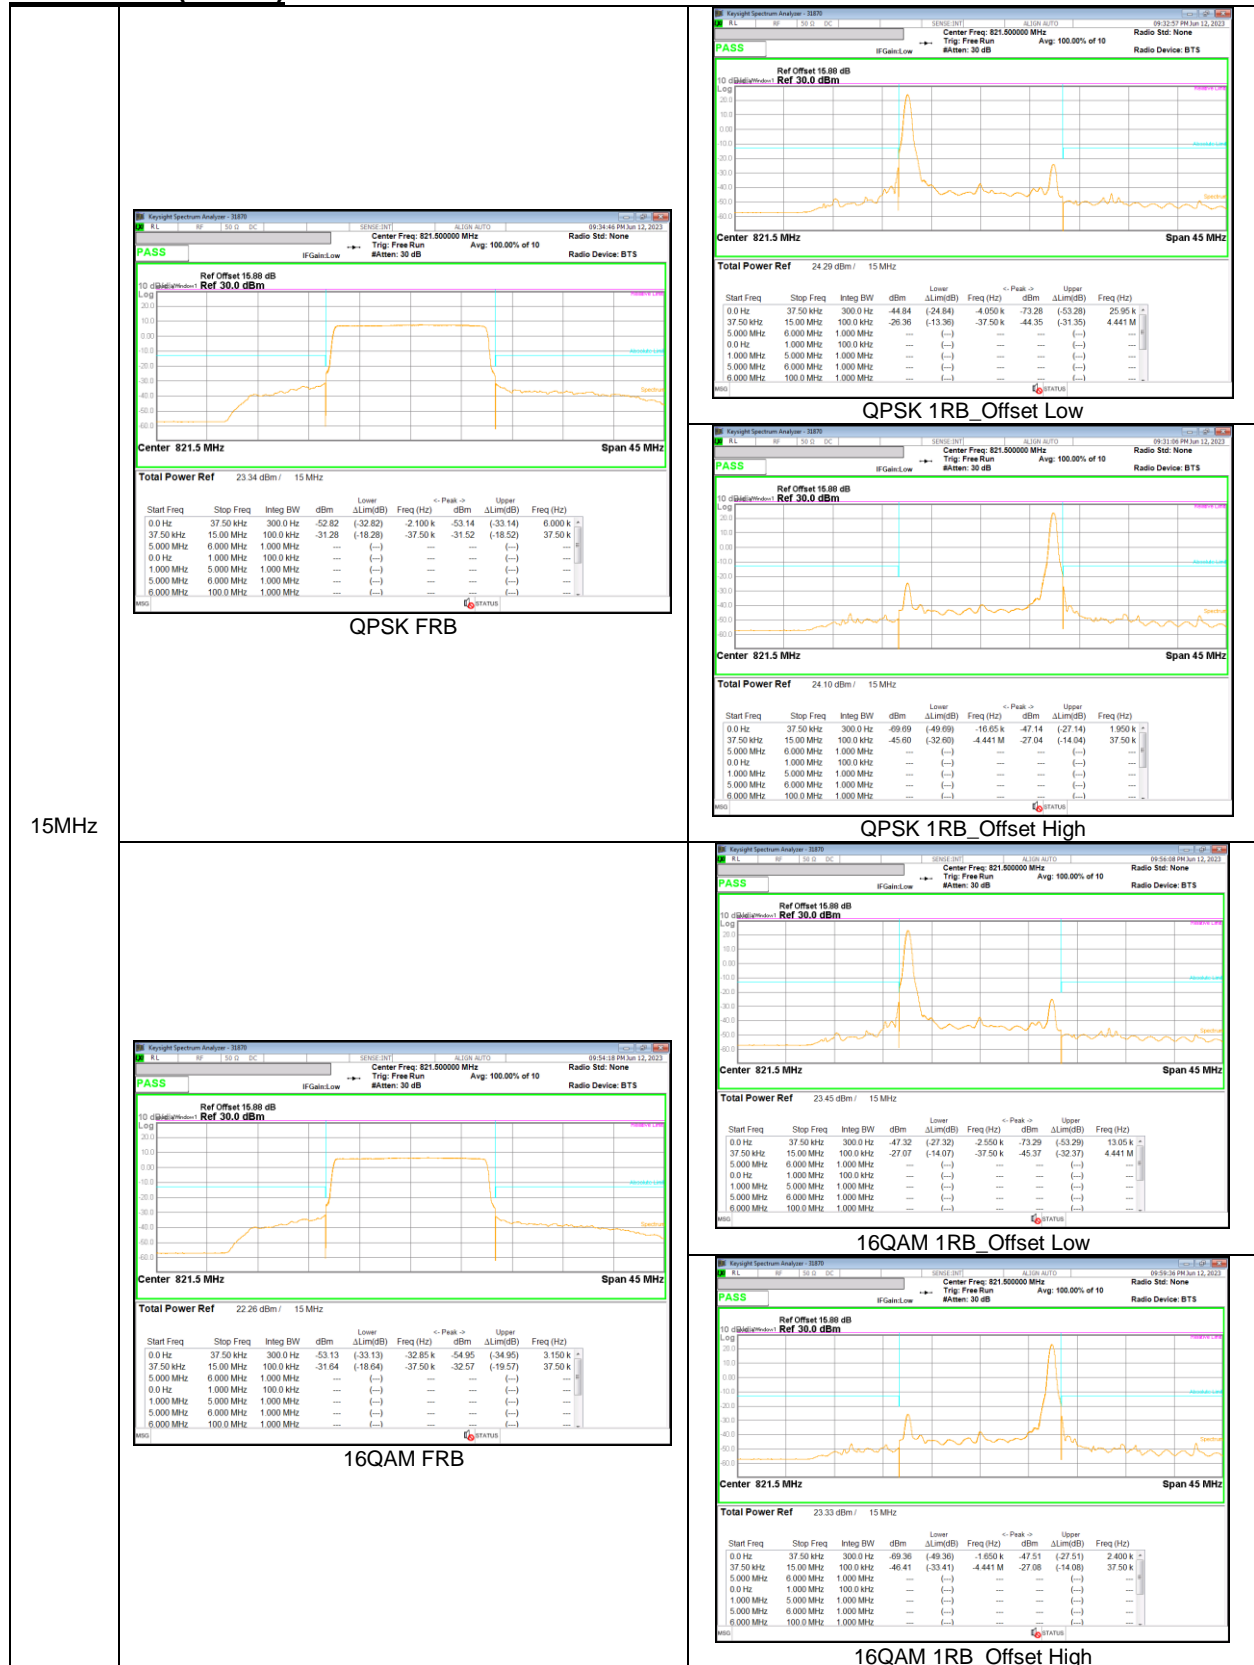

5MHz

3MHz

15MHz

8.4.2. EMISSION MASK RESULT

LTE Band 26 (Part 90)

LTE Band 26 (Straddle)

15MHz