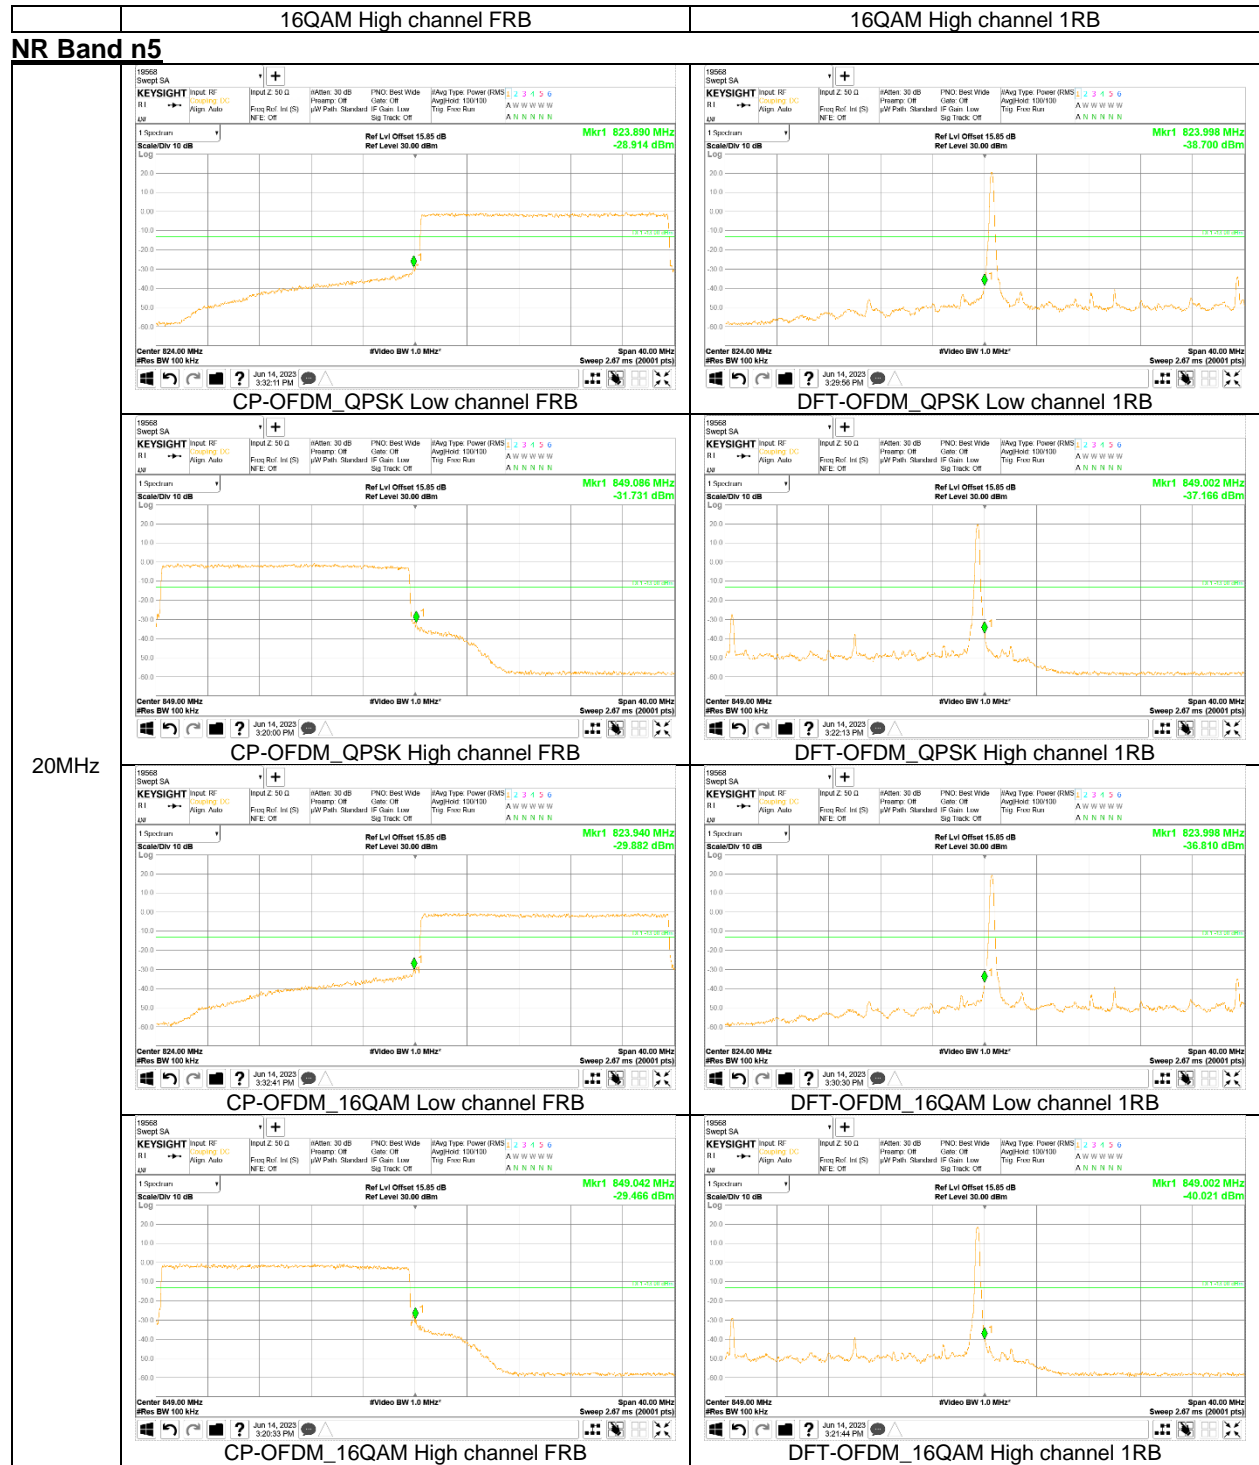

5MHz

3MHz

15MHz

8.4.2. EMISSION MASK RESULT

LTE Band 26 (Part 90)

LTE Band 26 (Straddle)

15MHz