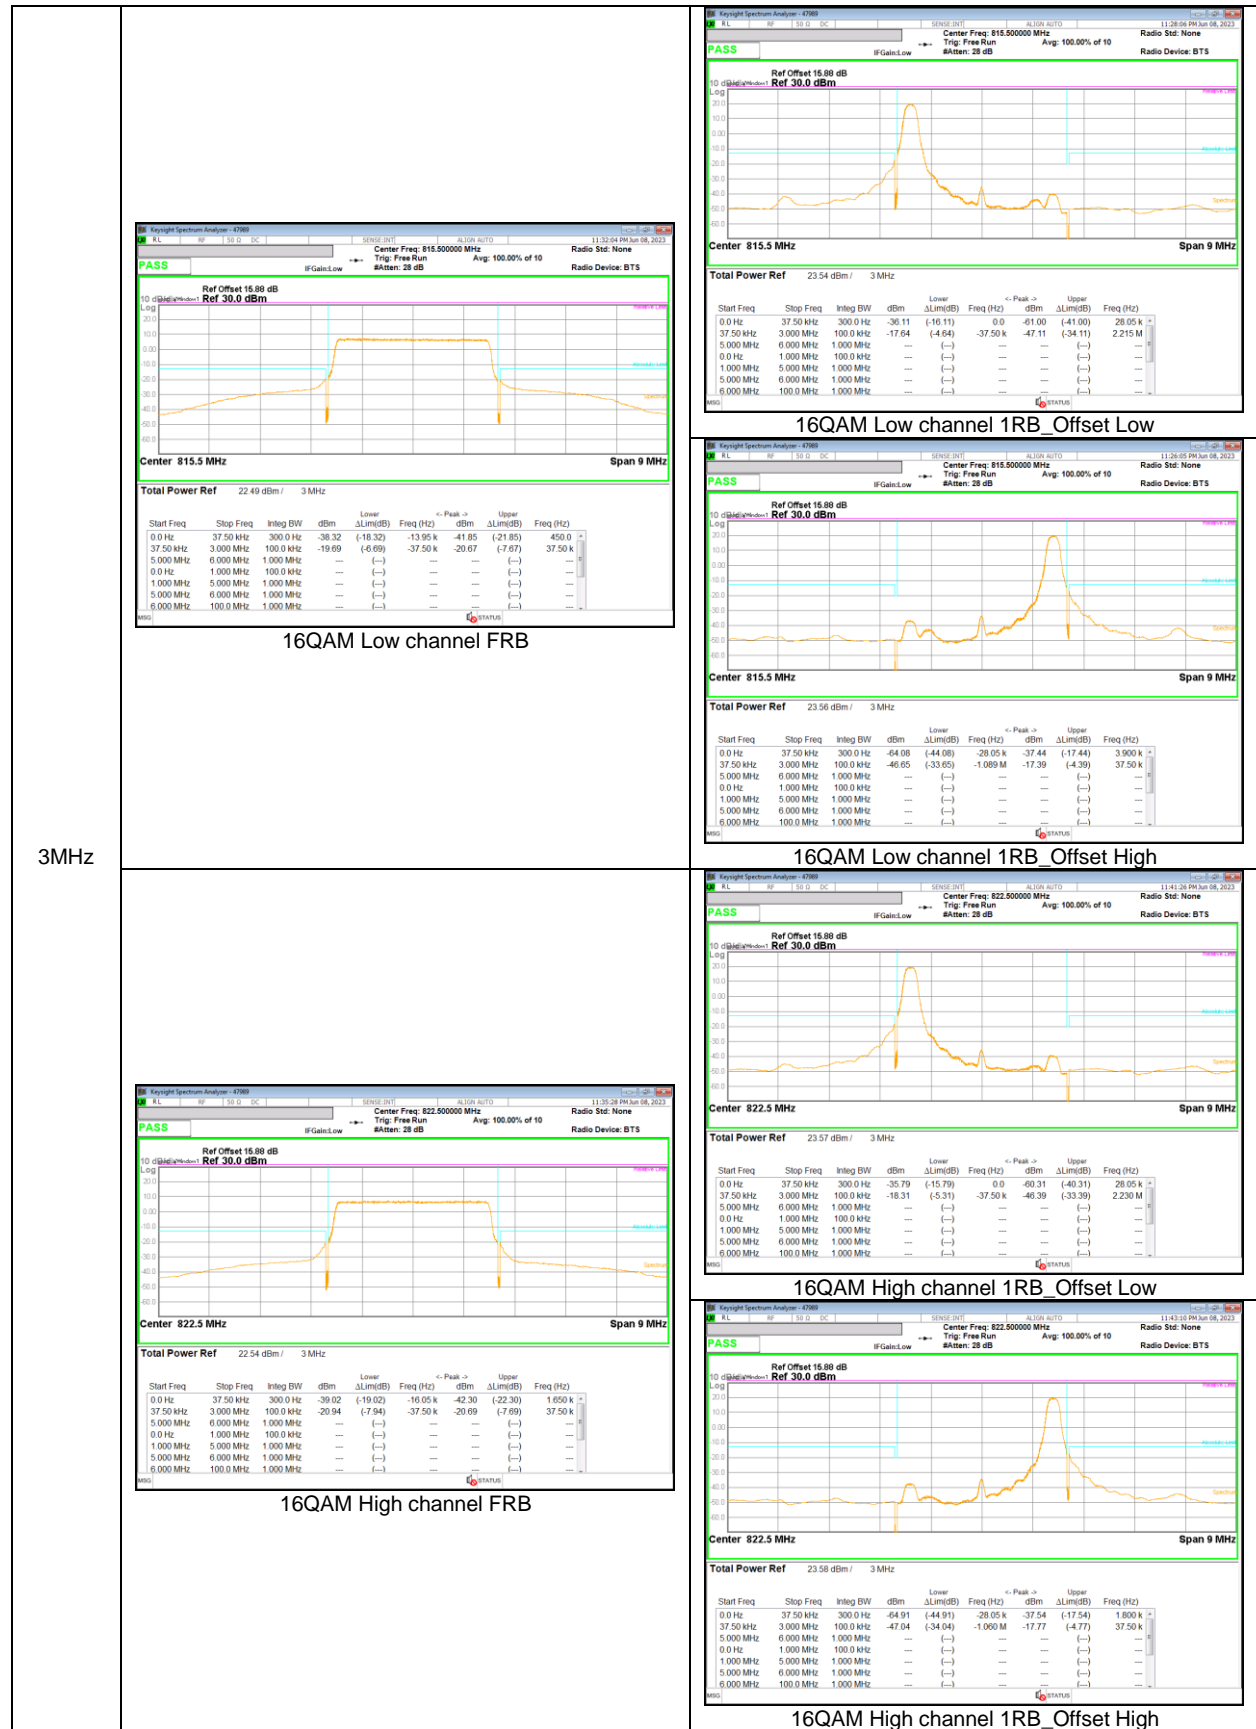

5MHz

3MHz

15MHz

8.4.2. EMISSION MASK RESULT

LTE Band 26 (Part 90)

LTE Band 26 (Straddle)

15MHz