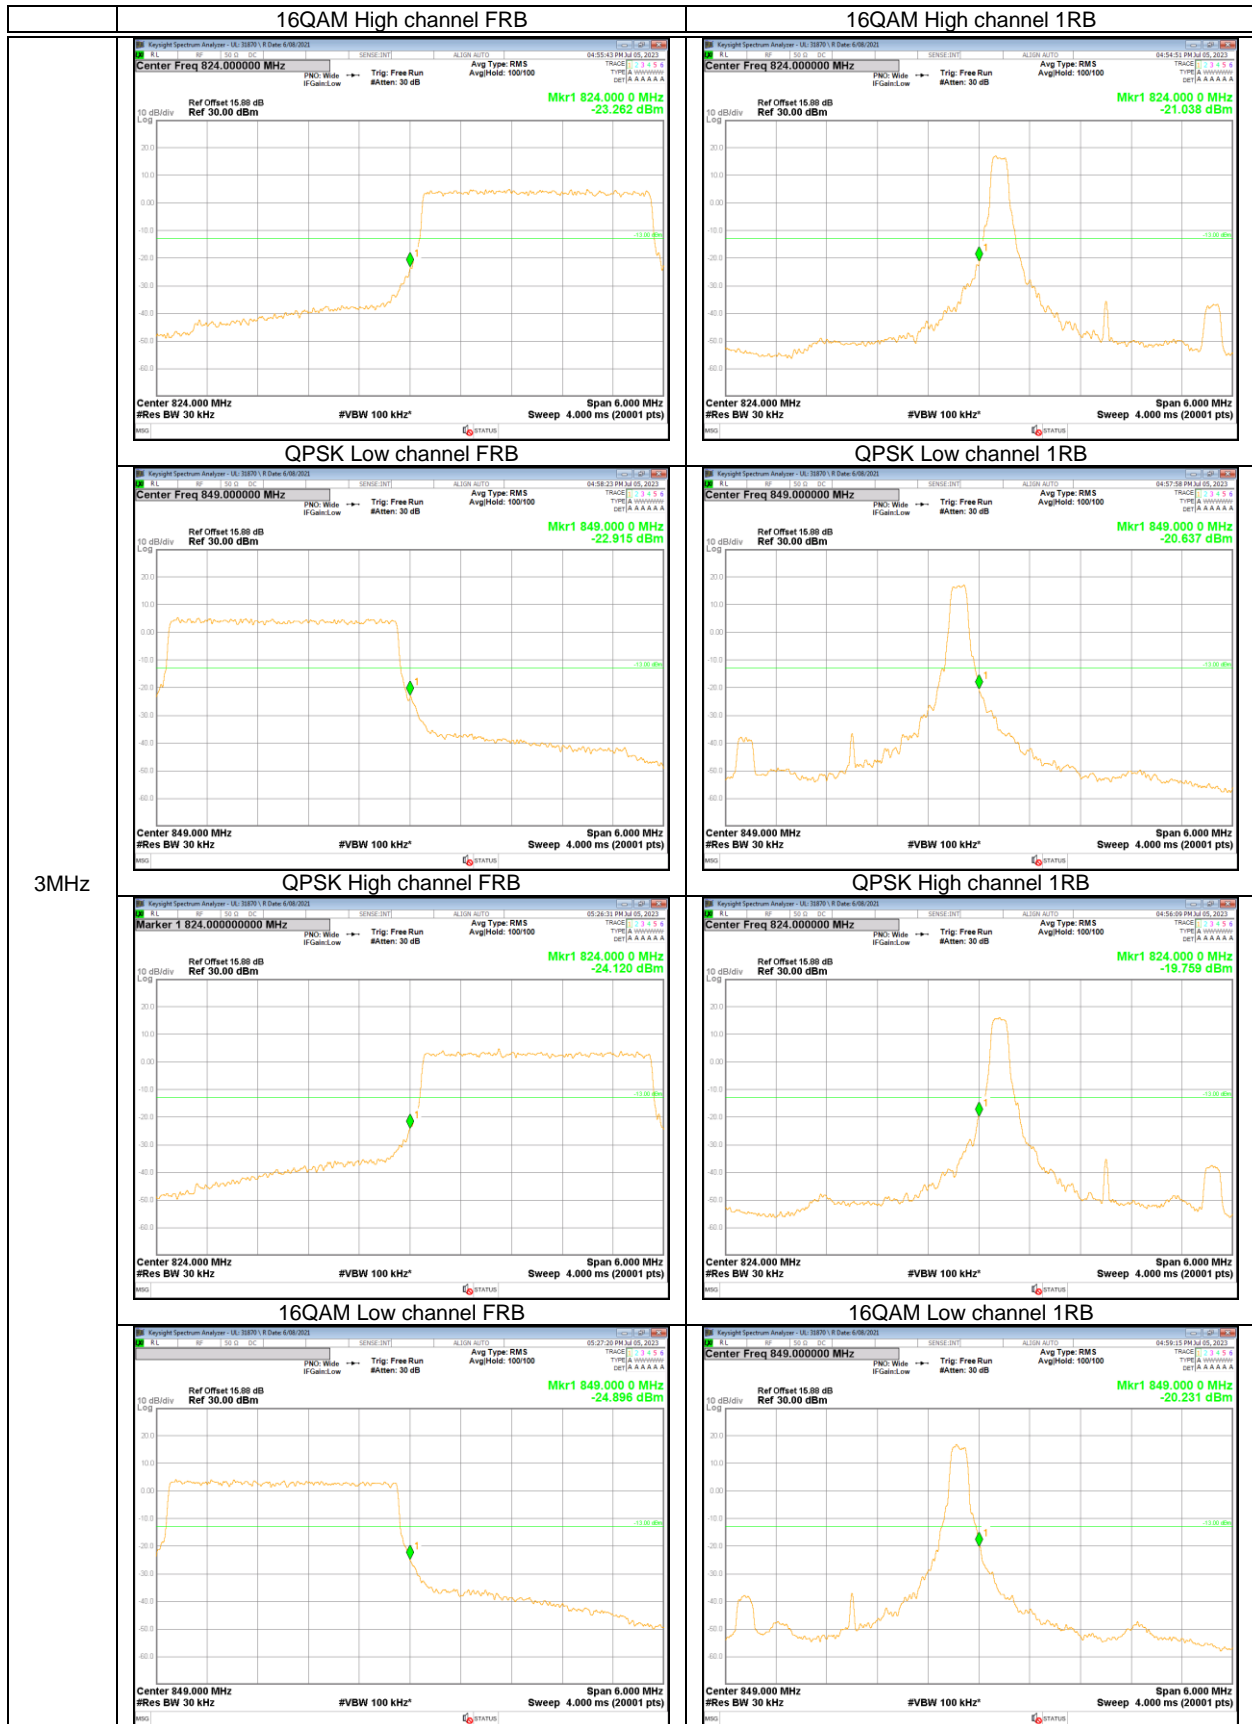

5MHz

3MHz

15MHz

8.4.2. EMISSION MASK RESULT

LTE Band 26 (Part 90)

LTE Band 26 (Straddle)

15MHz