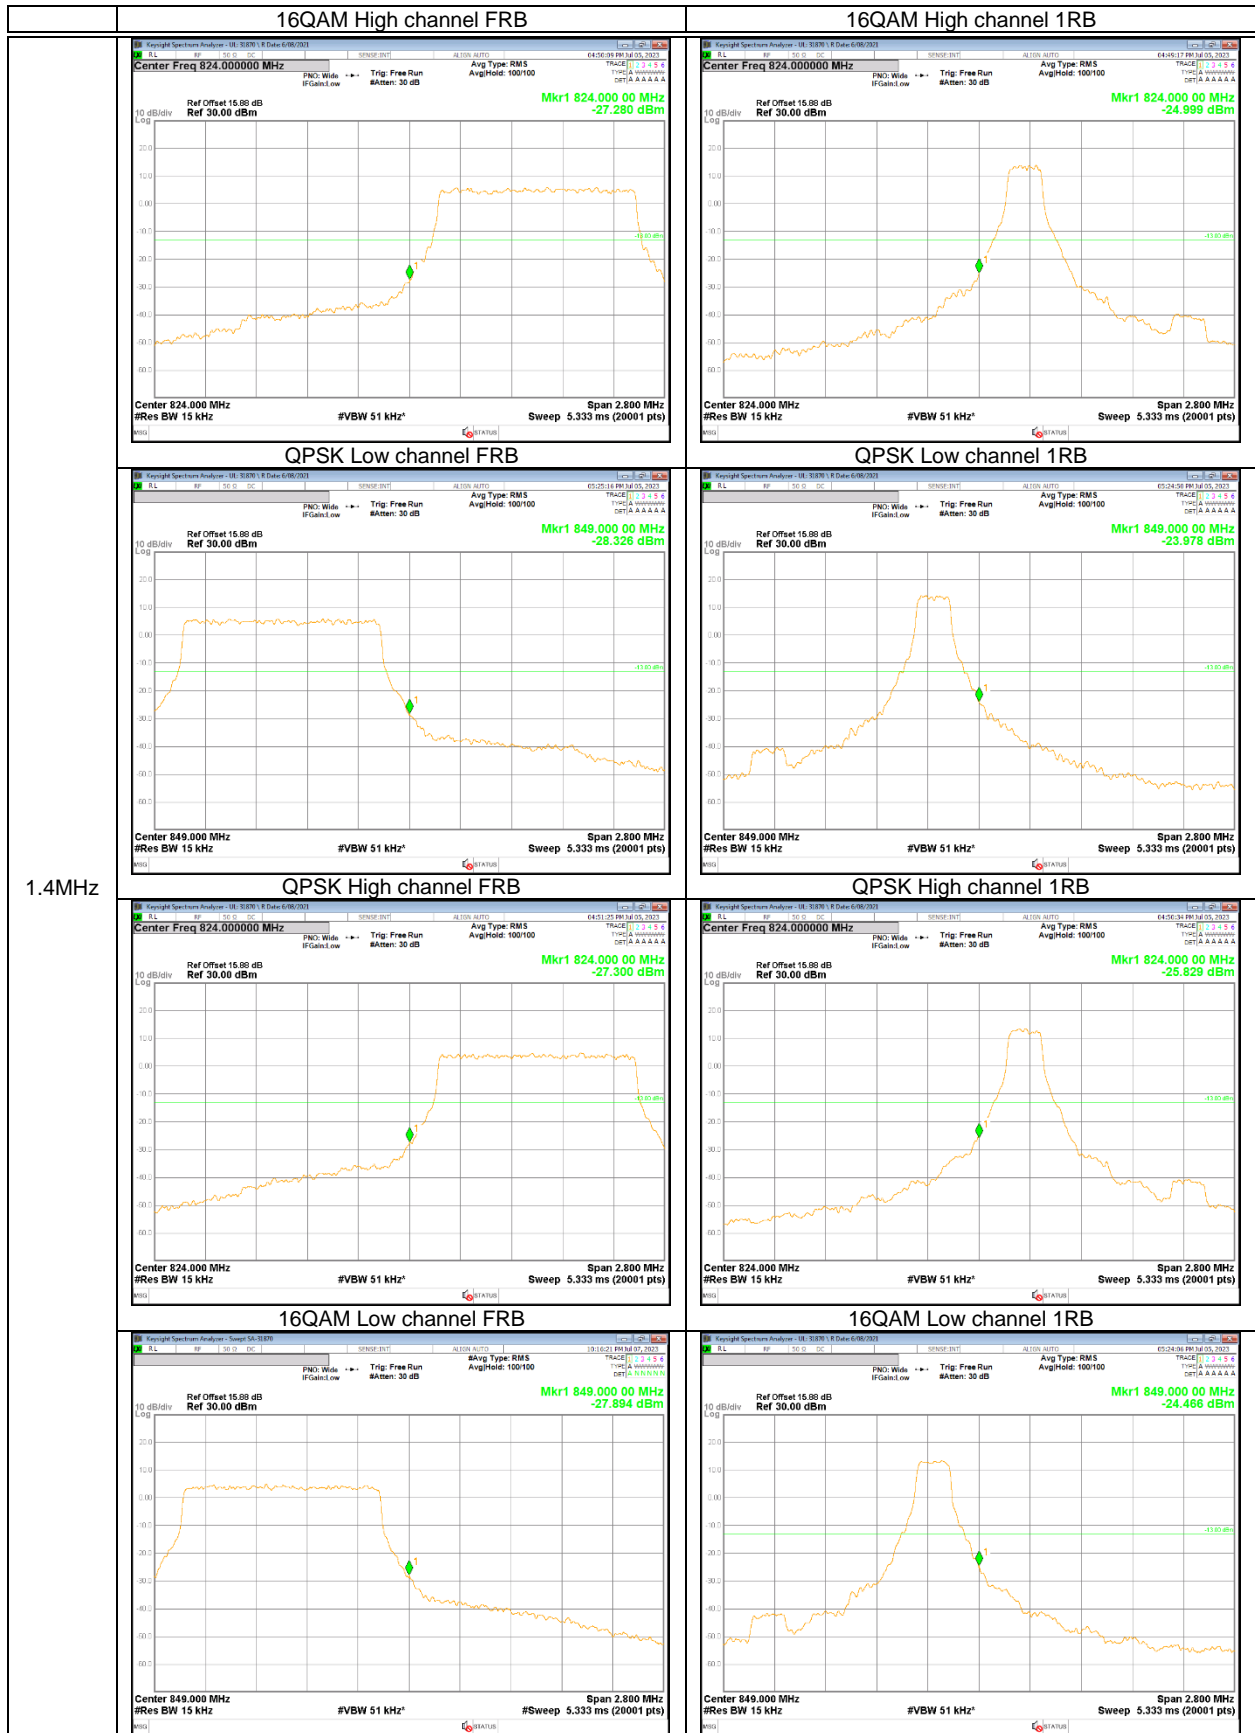

5MHz

3MHz

15MHz

8.4.2. EMISSION MASK RESULT

LTE Band 26 (Part 90)

LTE Band 26 (Straddle)

15MHz