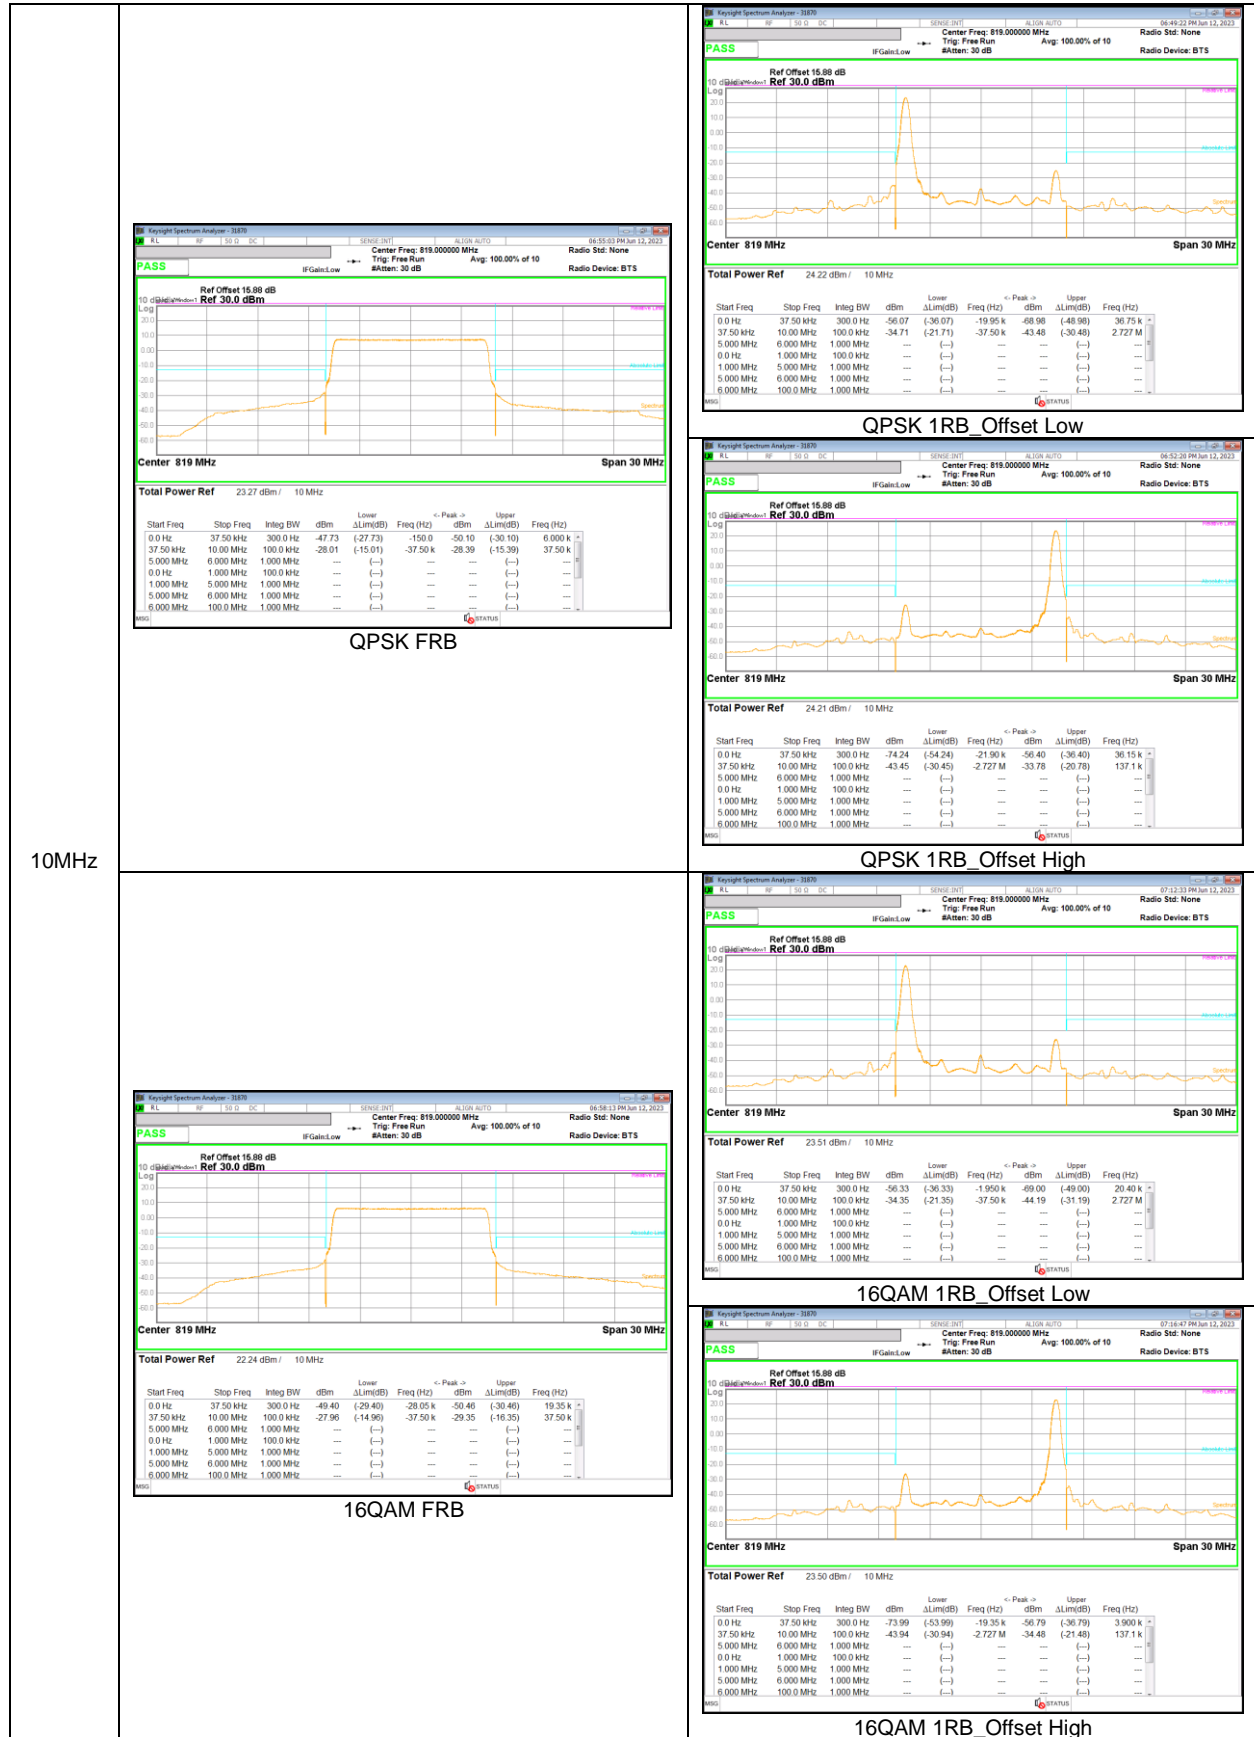

5MHz

3MHz

15MHz

8.4.2. EMISSION MASK RESULT

LTE Band 26 (Part 90)

LTE Band 26 (Straddle)

15MHz