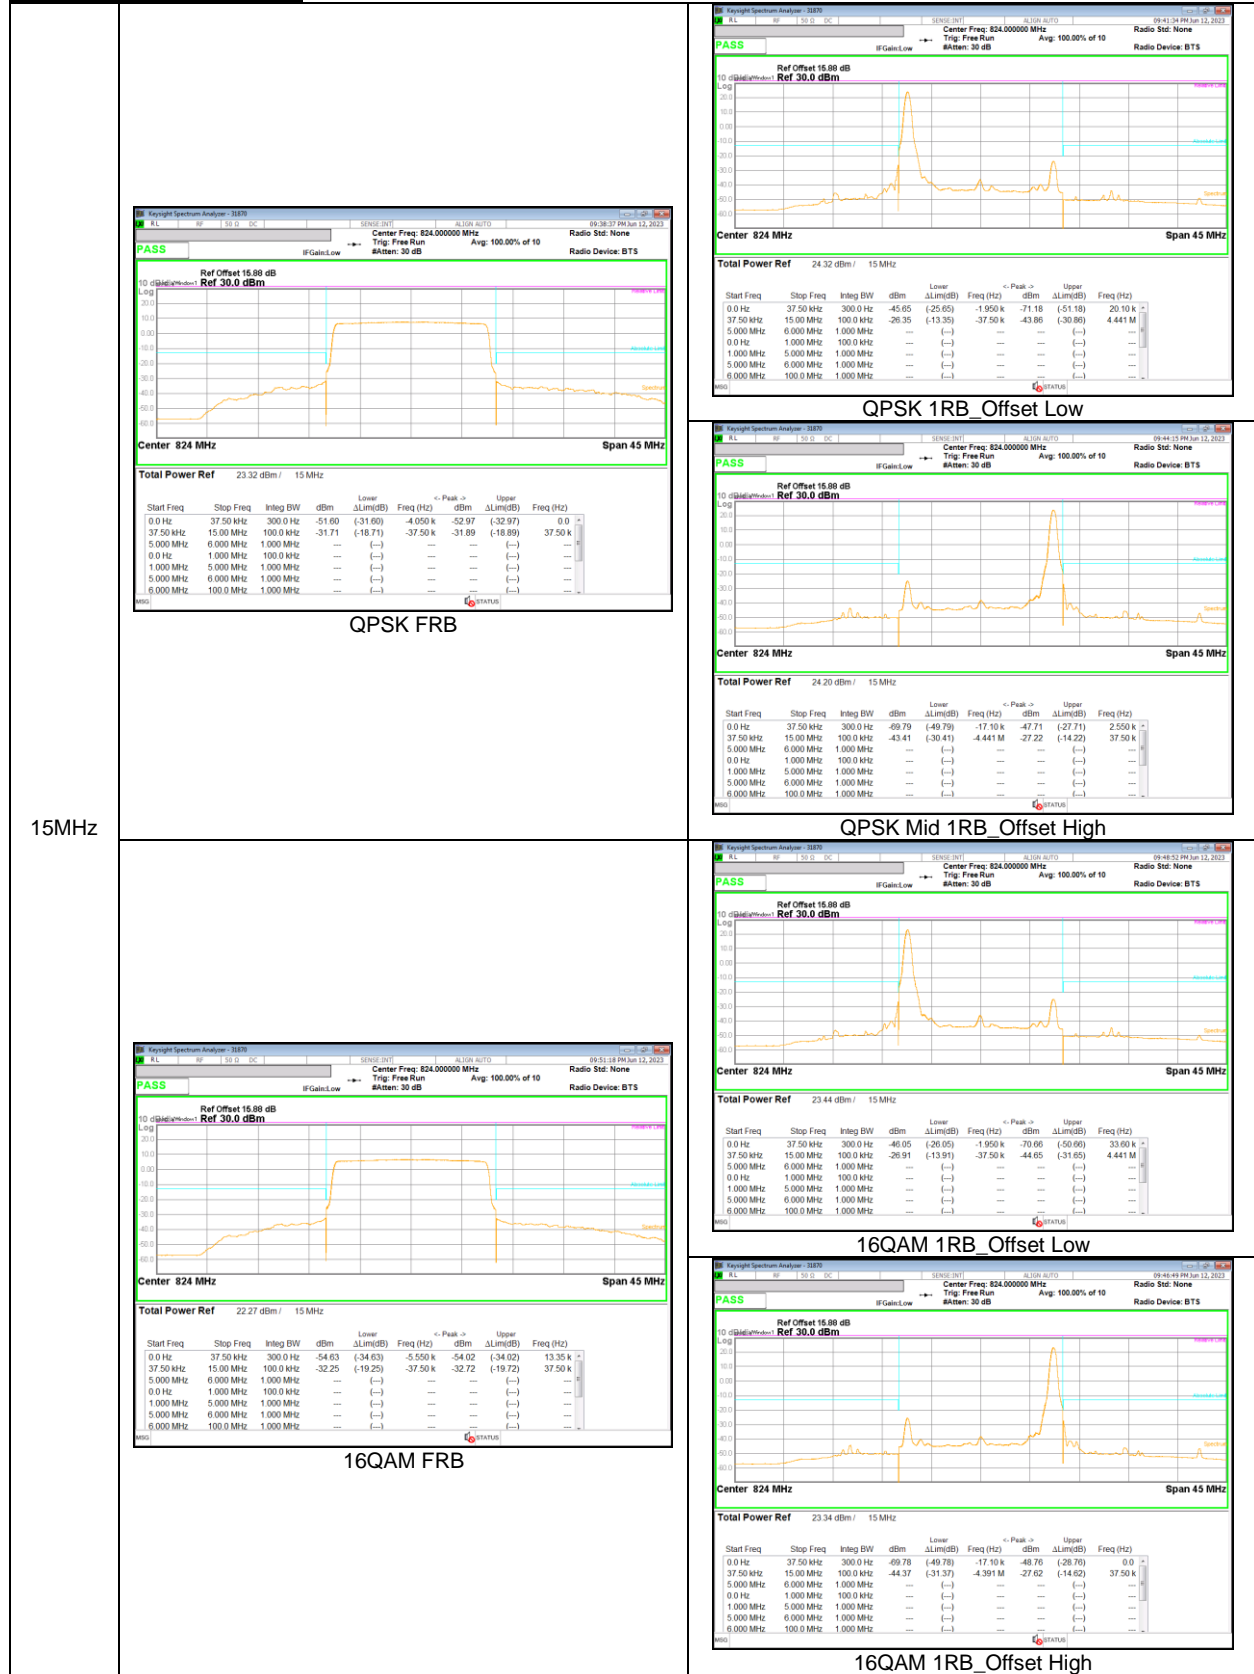

5MHz

3MHz

15MHz

8.4.2. EMISSION MASK RESULT

LTE Band 26 (Part 90)

LTE Band 26 (Straddle)

15MHz