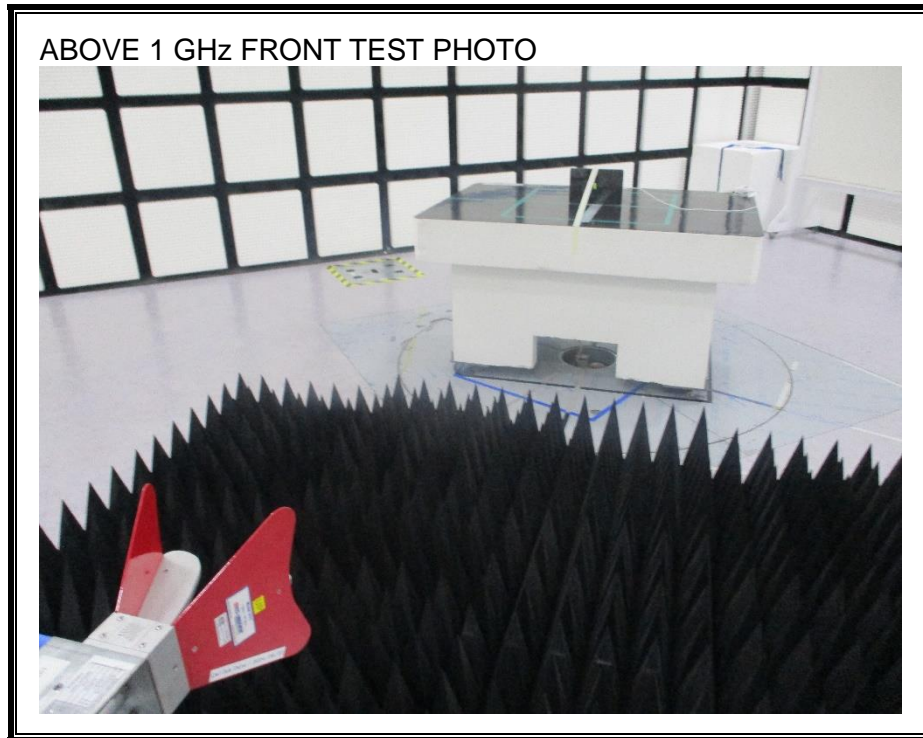

## 1) CONDUCTED RF MEASUREMENT SETUP (WWAN)

2) CONDUCTED RF MEASUREMENT SETUP (WWAN Stability)

## 2. Appendix: LICENSED BAND SETUP PHOTOS(Radiated Test)

### 1) RADIATED RF MEASUREMENT SETUP (BELOW 1 GHz, include WWAN Receiver mode)

2) RADIATED RF MEASUREMENT SETUP (ABOVE 1 GHz)

3) RADIATED RF MEASUREMENT SETUP (WWAN Receiver mode)

4) RADIATED RF MEASUREMENT SET-UP (Axis)

Z AXIS PHOTO

**END OF TEST PHOTO**