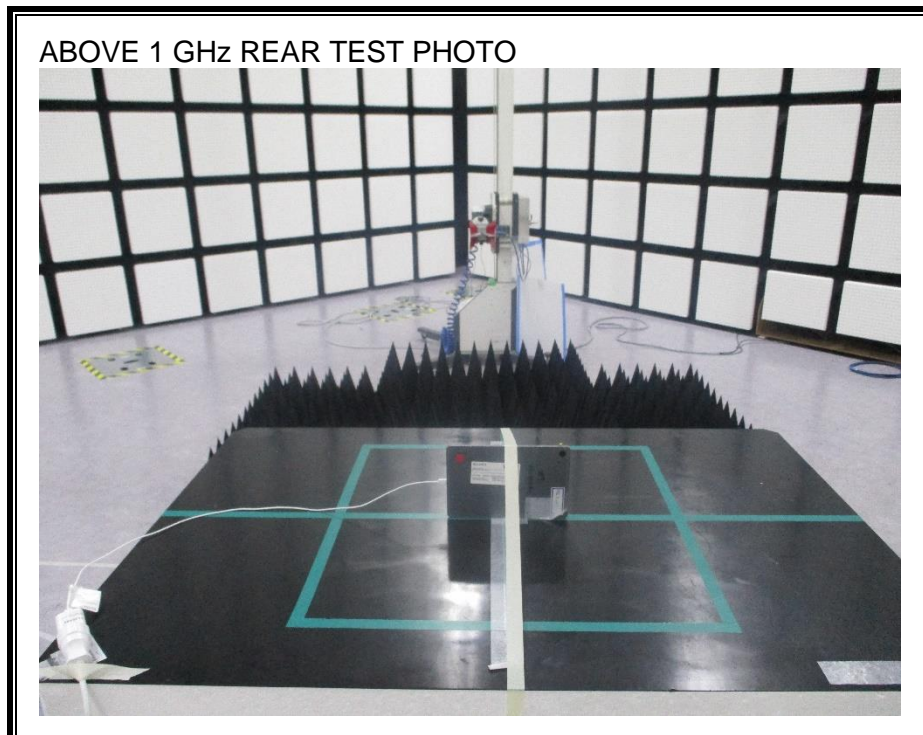

## 2. Appendix: LICENSED BAND SETUP PHOTOS(Radiated Test)

### 1) RADIATED RF MEASUREMENT SETUP (BELOW 1 GHz, include WWAN Receiver mode)

2) RADIATED RF MEASUREMENT SETUP (ABOVE 1 GHz)

3) RADIATED RF MEASUREMENT SETUP (WWAN Receiver mode)

4) RADIATED RF MEASUREMENT SET-UP (Axis)

Z AXIS PHOTO

**END OF TEST PHOTO**