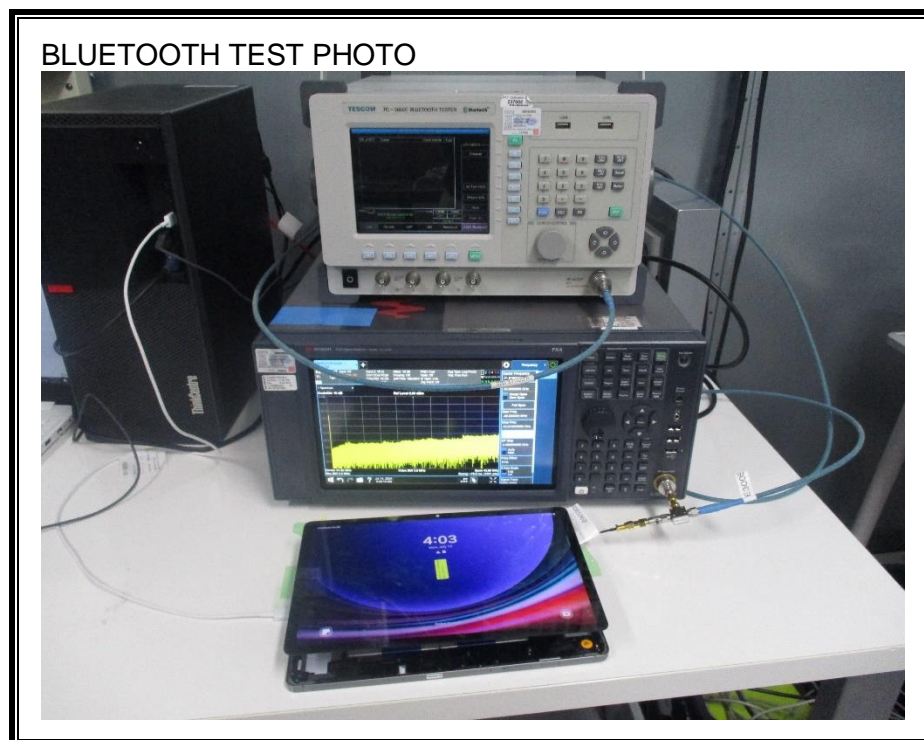

1. Appendix: UNLICENSED BAND SETUP PHOTOS(Conducted Test)

1) CONDUCTED RF MEASUREMENT SETUP (DTS, UNII, BLE)

2) CONDUCTED RF MEASUREMENT SETUP (Bluetooth)

3) CONDUCTED RF MEASUREMENT SETUP (DFS)

2. Appendix: UNLICENSED BAND SETUP PHOTOS(Radiated Test)

1) RADIATED RF MEASUREMENT SETUP (BELOW 1 GHz)

2) RADIATED RF MEASUREMENT SETUP (ABOVE 1 GHz)

ABOVE 1 GHz FRONT TEST PHOTO

ABOVE 1 GHz REAR TEST PHOTO

3) RADIATED RF MEASUREMENT SETUP (Digitizer)

FACE ON TEST PHOTO

FACE OFF TEST PHOTO

4) RADIATED RF MEASUREMENT SET-UP (Axis)

Z AXIS PHOTO

5) AC LINE CONDUCTED MEASUREMENT SETUP

AC LINE CONDUCTED FRONT TEST PHOTO

AC LINE CONDUCTED REAR TEST PHOTO

AC LINE CONDUCTED FRONT TEST PHOTO
Digitizer

AC LINE CONDUCTED REAR TEST PHOTO
Digitizer

END OF TEST PHOTO