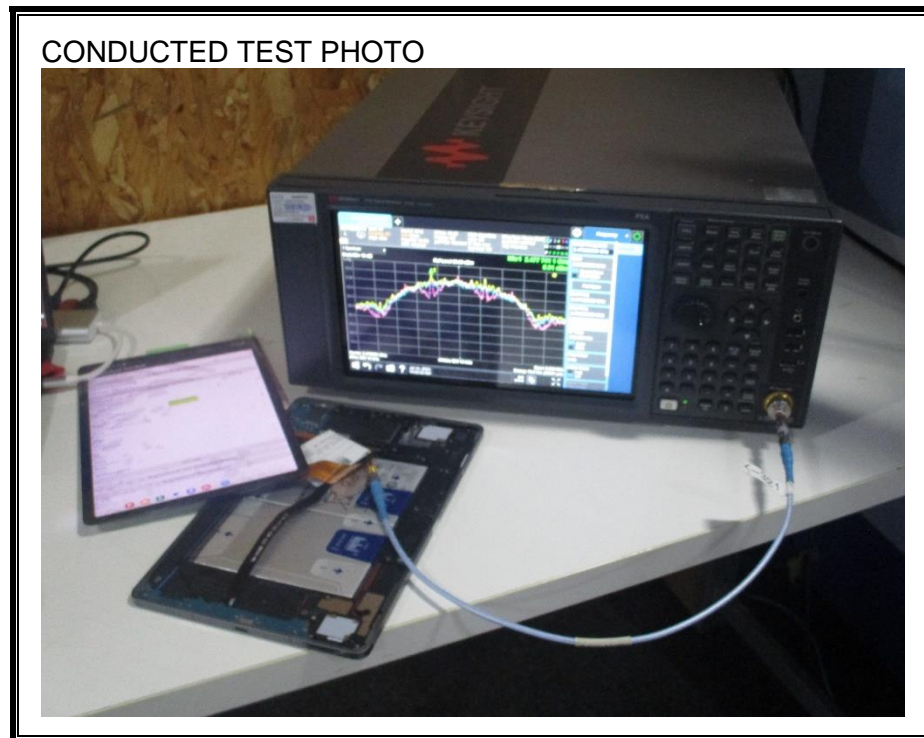

1. Appendix: UNLICENSED BAND SETUP PHOTOS(Conducted Test)

1) CONDUCTED RF MEASUREMENT SETUP (DTS, UNII, BLE)

2) CONDUCTED RF MEASUREMENT SETUP (Bluetooth)

3) CONDUCTED RF MEASUREMENT SETUP (DFS)

2. Appendix: UNLICENSED BAND SETUP PHOTOS(Radiated Test)

1) RADIATED RF MEASUREMENT SETUP (BELOW 1 GHz)

2) RADIATED RF MEASUREMENT SETUP (ABOVE 1 GHz)

ABOVE 1 GHz FRONT TEST PHOTO

ABOVE 1 GHz REAR TEST PHOTO

3) RADIATED RF MEASUREMENT SETUP (Digitizer)

FACE ON TEST PHOTO

FACE OFF TEST PHOTO

4) RADIATED RF MEASUREMENT SET-UP (Axis)

Z AXIS PHOTO

5) AC LINE CONDUCTED MEASUREMENT SETUP

AC LINE CONDUCTED FRONT TEST PHOTO

AC LINE CONDUCTED REAR TEST PHOTO

AC LINE CONDUCTED FRONT TEST PHOTO
Digitizer

AC LINE CONDUCTED REAR TEST PHOTO
Digitizer

END OF TEST PHOTO