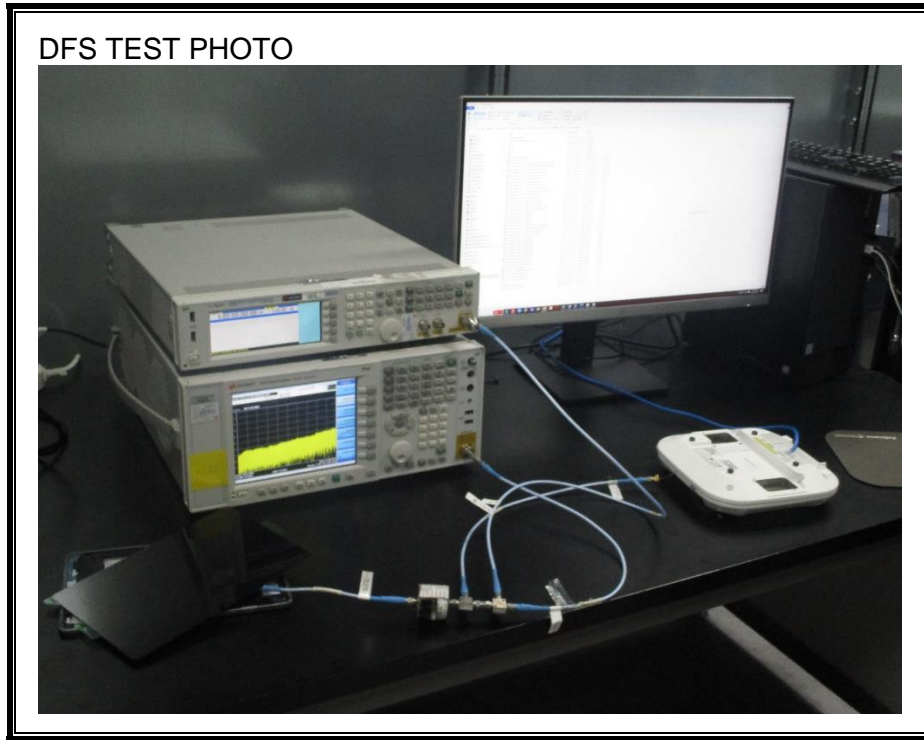

1. Appendix: UNLICENSED BAND SETUP PHOTOS(Conducted Test)

1) CONDUCTED RF MEASUREMENT SETUP (DTS, UNII, BLE)

2) CONDUCTED RF MEASUREMENT SETUP (Bluetooth)

3) CONDUCTED RF MEASUREMENT SETUP (DFS)

2. Appendix: UNLICENSED BAND SETUP PHOTOS(Radiated Test)

1) RADIATED RF MEASUREMENT SETUP (BELOW 1 GHz)

2) RADIATED RF MEASUREMENT SETUP (ABOVE 1 GHz)

ABOVE 1 GHz FRONT TEST PHOTO

ABOVE 1 GHz REAR TEST PHOTO

3) RADIATED RF MEASUREMENT SETUP (Digitizer)

FACE ON TEST PHOTO

FACE OFF TEST PHOTO

4) RADIATED RF MEASUREMENT SET-UP (Axis)

Z AXIS PHOTO

5) AC LINE CONDUCTED MEASUREMENT SETUP

AC LINE CONDUCTED FRONT TEST PHOTO

AC LINE CONDUCTED REAR TEST PHOTO

AC LINE CONDUCTED FRONT TEST PHOTO
Digitizer

AC LINE CONDUCTED REAR TEST PHOTO
Digitizer

END OF TEST PHOTO