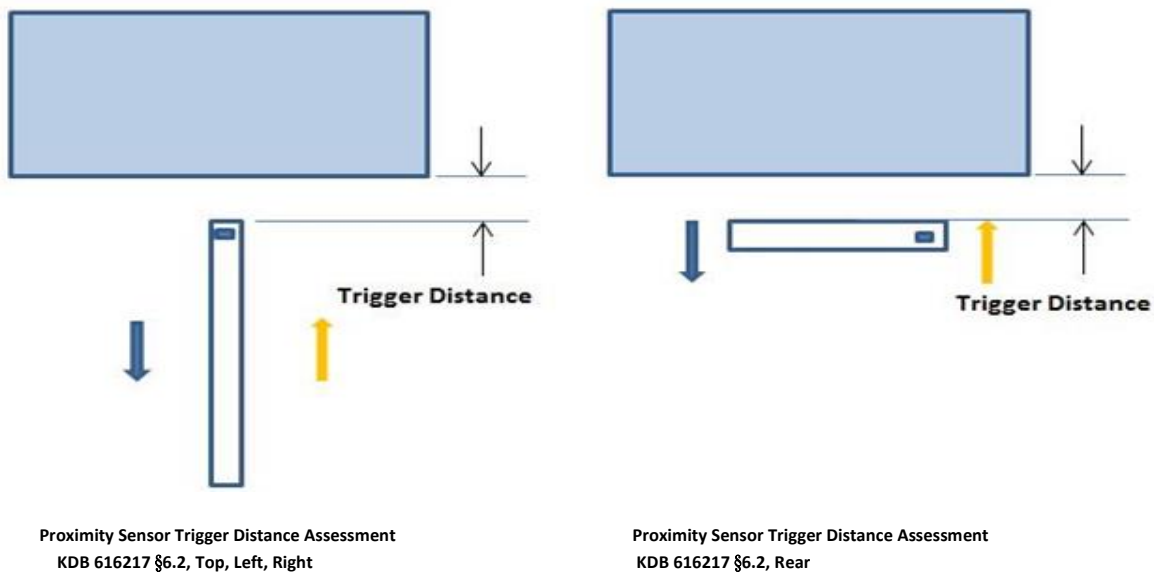

G.1 Proximity Sensor Triggering Distance (KDB 616217 §6.2)

Rear, Top, Left, Right of the DUT was placed directly below the flat phantom. The DUT was moved toward the phantom in accordance with the steps outlined in KDB 616217 §6.2 to determine the trigger distance for enabling power reduction. The DUT was moved away from the phantom to determine the trigger distance for resuming full power.

The DUT featured a visual indicator on its display that showed the status of the proximity sensor (Triggered or not triggered). This was used to determine the status of the sensor during the proximity sensor assessment as monitoring the output power directly was not practical without affecting the measurement.

It was confirmed separately that the output power was altered according to the proximity sensor status indication. This was achieved by observing the proximity sensor status at the same time as monitoring the conducted power. Section 9 contains both the full and reduced conducted power measurements.

LEGEND

- → Direction of DUT travel for determination of power reduction triggering point
- → Direction of DUT travel for determination of full power resumption triggering point

Summary of Trigger Distances

Antenna	Trigger distance – Rear		Trigger distance – Top		Trigger distance – Left		Trigger distance – Bottom		Trigger distance – Right	
	Moving toward phantom	Moving from phantom	Moving toward phantom	Moving toward phantom	Moving from phantom	Moving from phantom	Moving toward phantom	Moving from phantom	Moving toward phantom	Moving from phantom
WiFi 1 Ant.	20 mm	20 mm	23 mm	23 mm	20 mm	20 mm	X	X	X	X
WiFi 2 Ant.	20 mm	20 mm	23 mm	23 mm	X	X	X	X	20 mm	20 mm