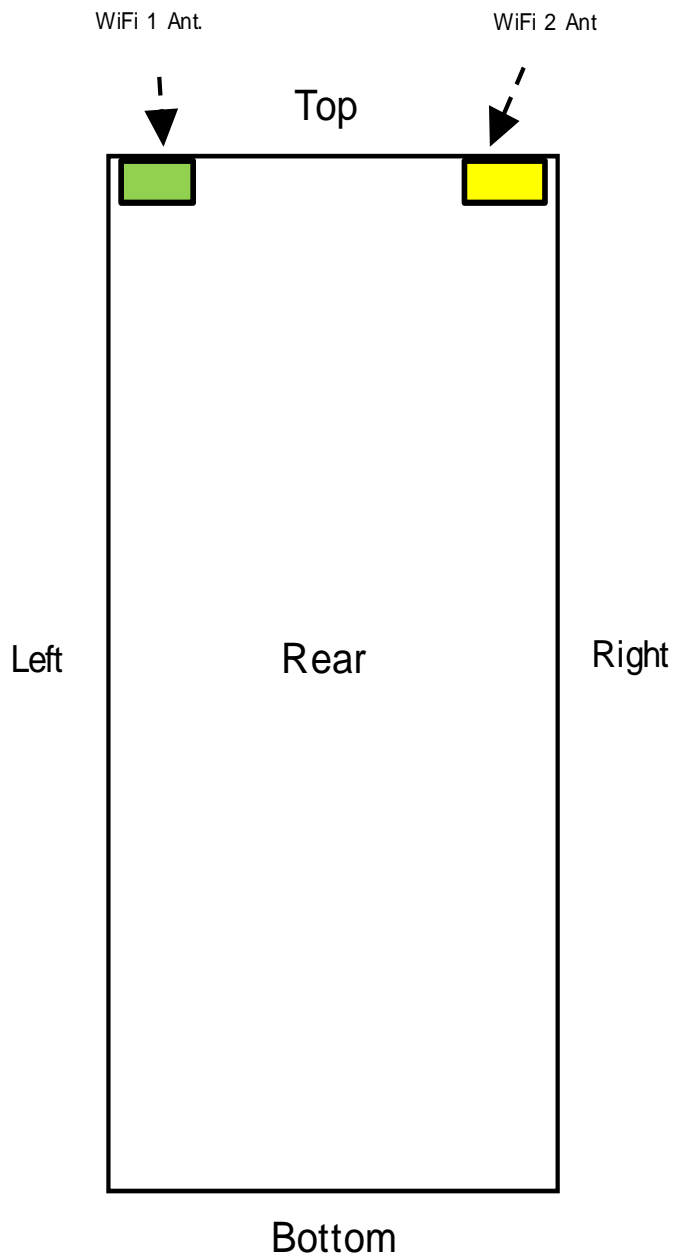

Appendix G. Proximity sensor feature

The DUT has two proximity sensors to reduce the output power. The position of the sensors and antenna are as shown in the graphic.

G.1 Proximity Sensor Triggering Distance (KDB 616217 §6.2)

Rear, Top, Left, Right of the DUT was placed directly below the flat phantom. The DUT was moved toward the phantom in accordance with the steps outlined in KDB 616217 §6.2 to determine the trigger distance for enabling power reduction. The DUT was moved away from the phantom to determine the trigger distance for resuming full power.

The DUT featured a visual indicator on its display that showed the status of the proximity sensor (Triggered or not triggered). This was used to determine the status of the sensor during the proximity sensor assessment as monitoring the output power directly was not practical without affecting the measurement.