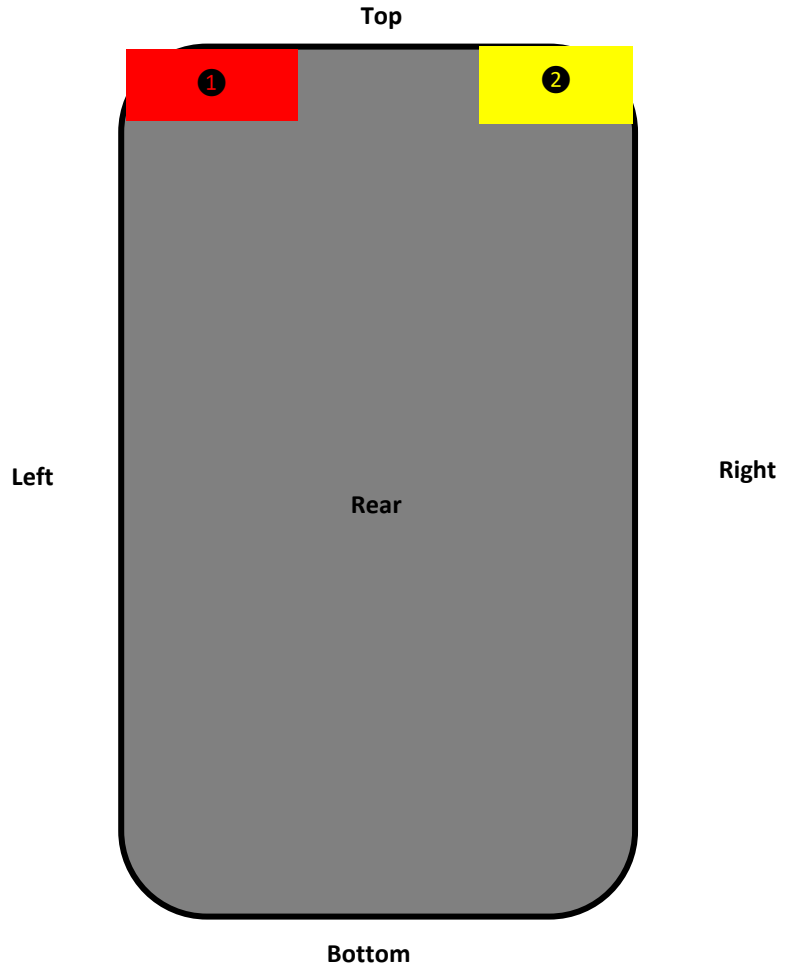

Antenna Dimensions & Separation Distances

- ① Wi-Fi 1
  - Wi-Fi 2.4G/5G, BT Ant
- ② Wi-Fi 2
  - Wi-Fi 2.4G/5G

Antenna		Wi-Fi 1	Wi-Fi 2
Distance between Antenna to Edges of Device (mm)	Top	0	0
	Left	0	117.86
	Bottom	241.63	241.63
	Right	117.86	0