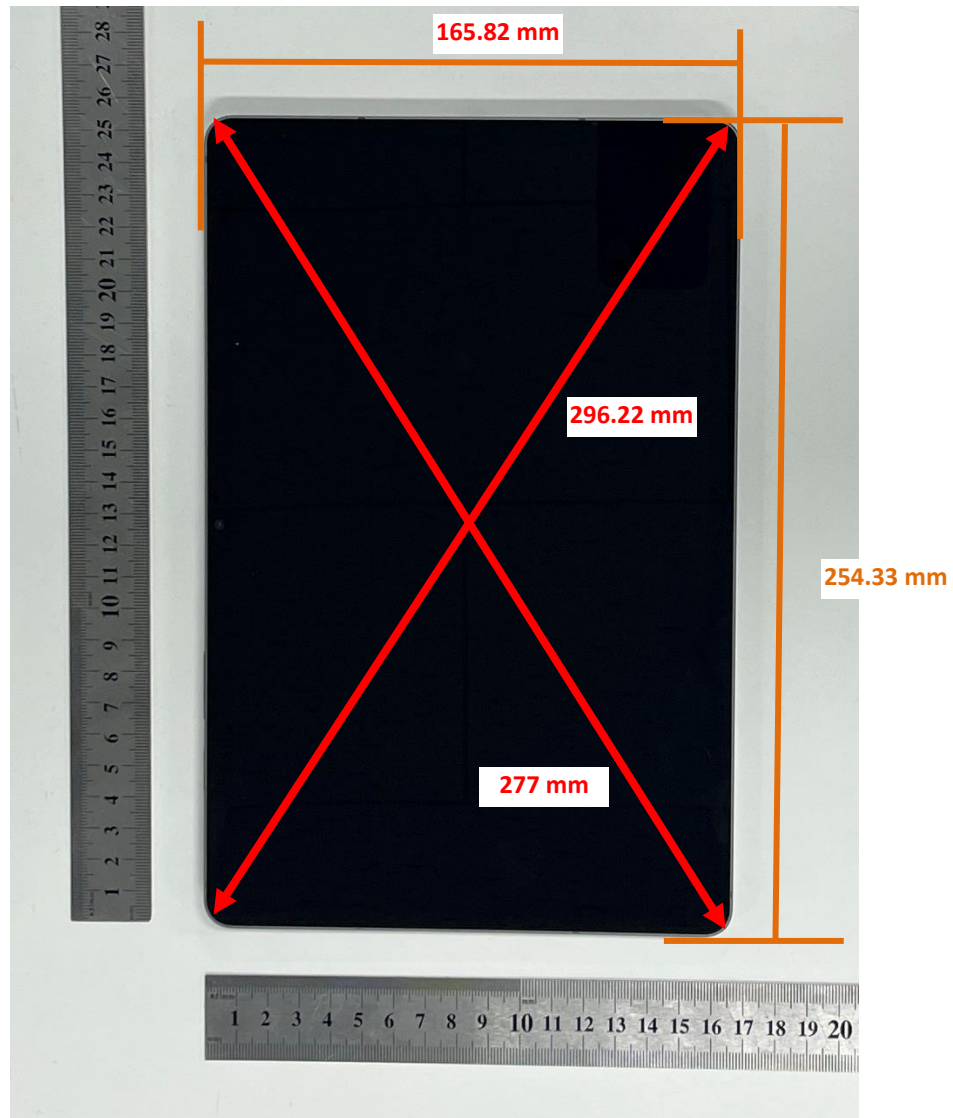

### DUT and SAR Set-up Photos

#### Overall Dimensions

Front View of the DUT

Rear View of the DUT

### Tablet Vertical and Horizontal Reference Lines

Vertical  
Center Line

Horizontal  
Line

Right 19mm