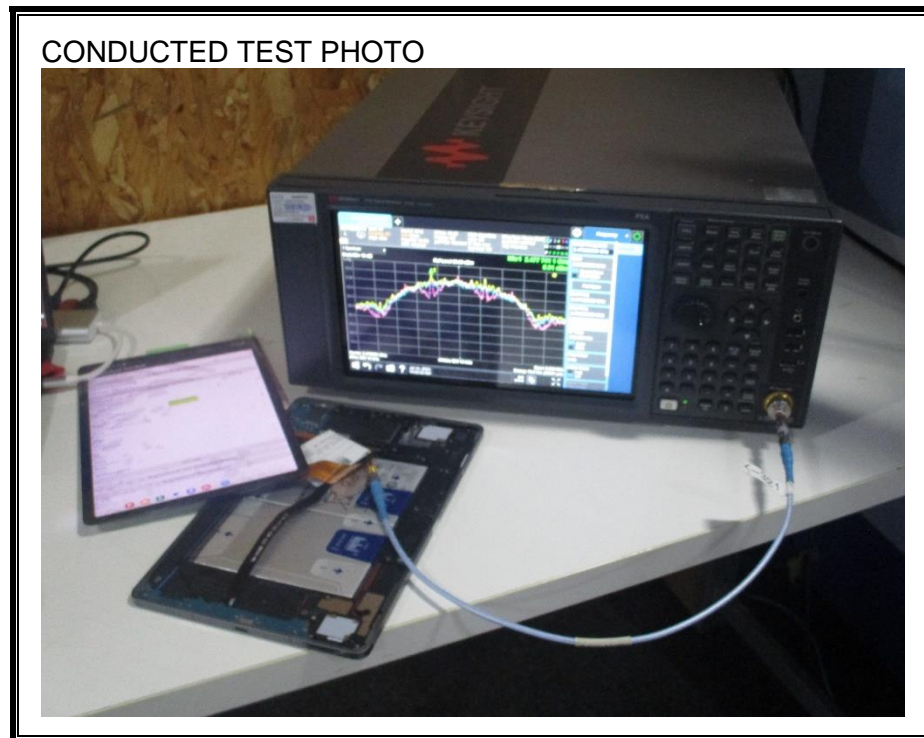

1. Appendix: UNLICENSED BAND SETUP PHOTOS(Conducted Test)

1) CONDUCTED RF MEASUREMENT SETUP (DTS, UNII, BLE)

2) CONDUCTED RF MEASUREMENT SETUP (Bluetooth)

3) CONDUCTED RF MEASUREMENT SETUP (DFS)

2. Appendix: UNLICENSED BAND SETUP PHOTOS(Radiated Test)

1) RADIATED RF MEASUREMENT SETUP (BELOW 1 GHz)

2) RADIATED RF MEASUREMENT SETUP (ABOVE 1 GHz)

3) RADIATED RF MEASUREMENT SETUP (Digitizer)

FACE ON TEST PHOTO

FACE OFF TEST PHOTO

4) RADIATED RF MEASUREMENT SET-UP (Axis)

Z AXIS PHOTO

5) AC LINE CONDUCTED MEASUREMENT SETUP

AC LINE CONDUCTED FRONT TEST PHOTO

AC LINE CONDUCTED REAR TEST PHOTO

AC LINE CONDUCTED FRONT TEST PHOTO
Digitizer

AC LINE CONDUCTED REAR TEST PHOTO
Digitizer

END OF TEST PHOTO