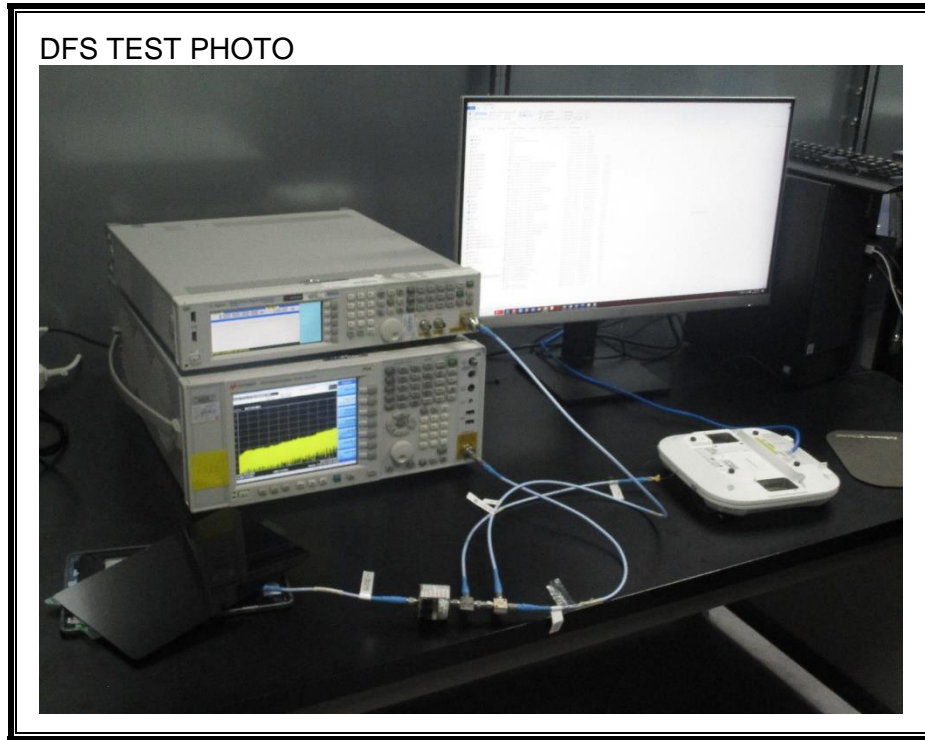

1. Appendix: UNLICENSED BAND SETUP PHOTOS(Conducted Test)

1) CONDUCTED RF MEASUREMENT SETUP (DTS, UNII, BLE)

2) CONDUCTED RF MEASUREMENT SETUP (Bluetooth)

3) CONDUCTED RF MEASUREMENT SETUP (DFS)

2. Appendix: UNLICENSED BAND SETUP PHOTOS(Radiated Test)

1) RADIATED RF MEASUREMENT SETUP (BELOW 1 GHz)

2) RADIATED RF MEASUREMENT SETUP (ABOVE 1 GHz)

3) RADIATED RF MEASUREMENT SETUP (Digitizer)

FACE ON TEST PHOTO

FACE OFF TEST PHOTO

4) RADIATED RF MEASUREMENT SET-UP (Axis)

Z AXIS PHOTO

5) AC LINE CONDUCTED MEASUREMENT SETUP

AC LINE CONDUCTED FRONT TEST PHOTO

AC LINE CONDUCTED REAR TEST PHOTO

AC LINE CONDUCTED FRONT TEST PHOTO
Digitizer

AC LINE CONDUCTED REAR TEST PHOTO
Digitizer

END OF TEST PHOTO