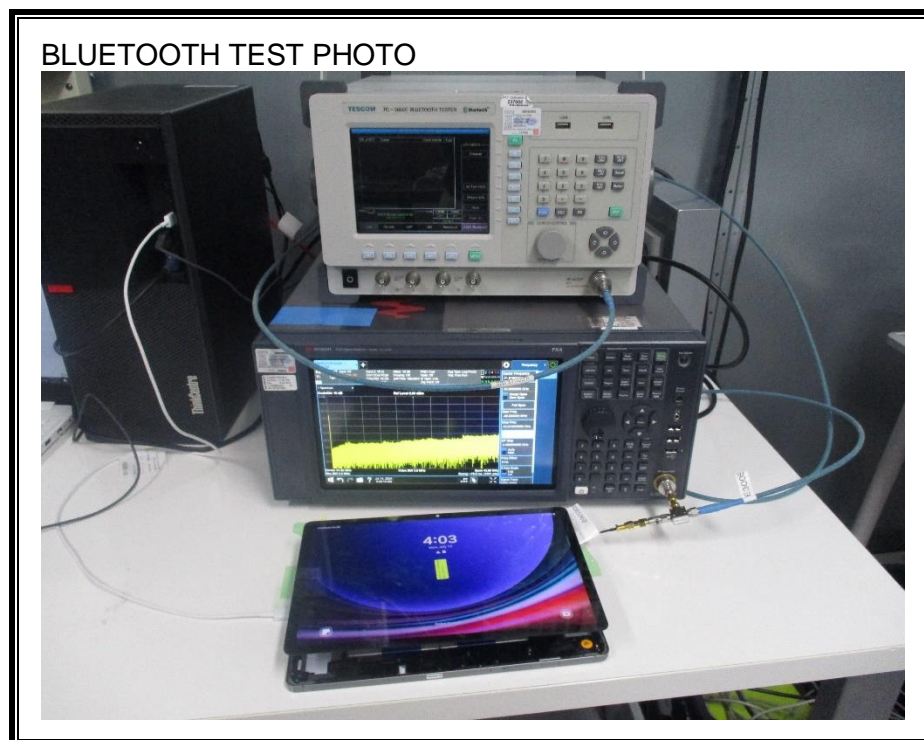

1. Appendix: UNLICENSED BAND SETUP PHOTOS(Conducted Test)

1) CONDUCTED RF MEASUREMENT SETUP (DTS, UNII, BLE)

2) CONDUCTED RF MEASUREMENT SETUP (Bluetooth)

3) CONDUCTED RF MEASUREMENT SETUP (DFS)

2. Appendix: UNLICENSED BAND SETUP PHOTOS(Radiated Test)

1) RADIATED RF MEASUREMENT SETUP (BELOW 1 GHz)

2) RADIATED RF MEASUREMENT SETUP (ABOVE 1 GHz)

3) RADIATED RF MEASUREMENT SETUP (Digitizer)

FACE ON TEST PHOTO

FACE OFF TEST PHOTO

4) RADIATED RF MEASUREMENT SET-UP (Axis)

Z AXIS PHOTO

5) AC LINE CONDUCTED MEASUREMENT SETUP

AC LINE CONDUCTED FRONT TEST PHOTO

AC LINE CONDUCTED REAR TEST PHOTO

AC LINE CONDUCTED FRONT TEST PHOTO
Digitizer

AC LINE CONDUCTED REAR TEST PHOTO
Digitizer

END OF TEST PHOTO