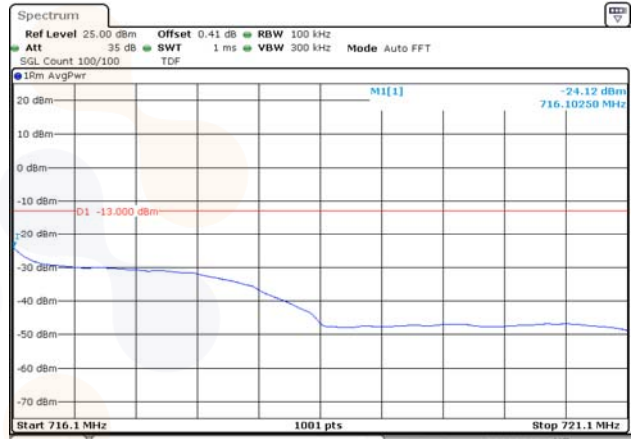

3M BW QPSK Upper extended FRB