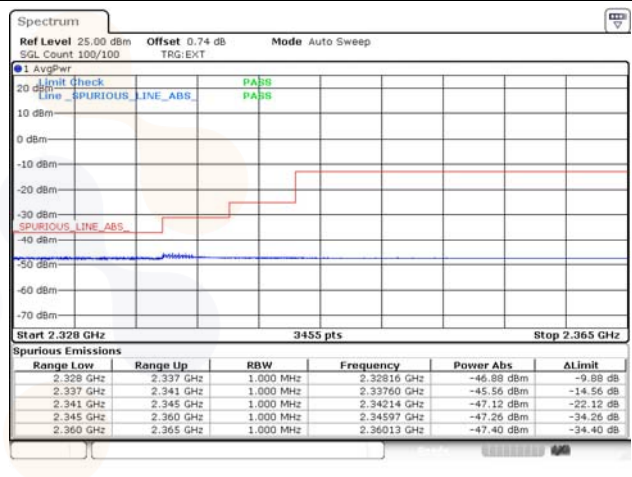

5M BW QPSK Low ch. FRB

5M BW QPSK High ch. 1RB_Left

5M BW QPSK High ch. 1RB_Right

5M BW QPSK High ch. FRB

10M BW QPSK Mid ch. 1RB_Left

10M BW QPSK Mid ch. 1RB_Right

10M BW QPSK Mid ch. FRB

Test mode: LTE Band 40(L)

5M BW QPSK Low ch. 1RB

5M BW QPSK Low ch. FRB

5M BW QPSK High ch. 1RB

5M BW QPSK High ch. FRB

10M BW QPSK Mid ch. 1RB

10M BW QPSK Mid ch. FRB

Test mode: LTE Band 40(U)

5M BW QPSK Low ch. 1RB

5M BW QPSK Low ch. FRB

5M BW QPSK High ch. 1RB

5M BW QPSK High ch. FRB