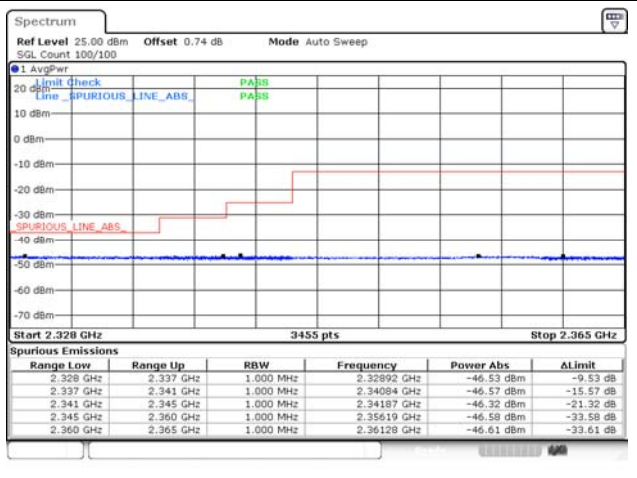

15M BW QPSK High ch. FRB

15M BW QPSK Lower extended 1RB

15M BW QPSK Upper extended 1RB

15M BW QPSK Lower extended FRB

15M BW QPSK Upper extended FRB

Test mode: LTE Band 30

5M BW QPSK Low ch. 1RB_Left

5M BW QPSK Low ch. 1RB_Right

5M BW QPSK Low ch. FRB

5M BW QPSK High ch. 1RB_Left

5M BW QPSK High ch. 1RB_Right

5M BW QPSK High ch. FRB

10M BW QPSK Mid ch. 1RB_Left

10M BW QPSK Mid ch. 1RB_Right

10M BW QPSK Mid ch. FRB

Test mode: LTE Band 40(L)

5M BW QPSK Low ch. 1RB

5M BW QPSK Low ch. FRB

5M BW QPSK High ch. 1RB

5M BW QPSK High ch. FRB

10M BW QPSK Mid ch. 1RB

10M BW QPSK Mid ch. FRB

Test mode: LTE Band 40(U)

5M BW QPSK Low ch. 1RB