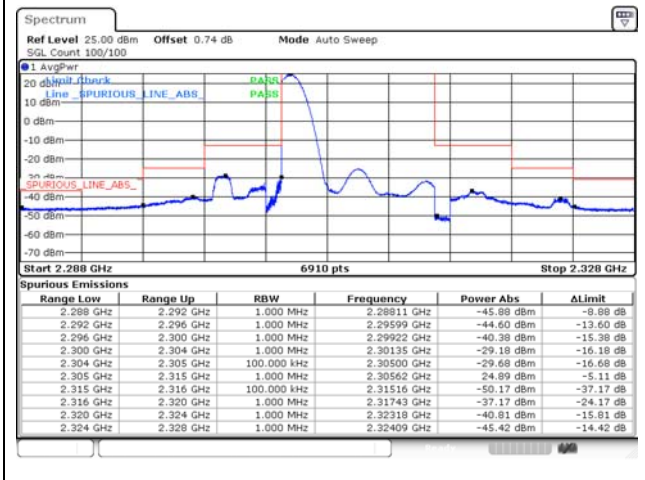

15M BW QPSK High ch. FRB

15M BW QPSK Lower extended 1RB

15M BW QPSK Upper extended 1RB

15M BW QPSK Lower extended FRB

15M BW QPSK Upper extended FRB

Test mode: LTE Band 30

5M BW QPSK Low ch. 1RB_Left

5M BW QPSK Low ch. 1RB_Right

5M BW QPSK Low ch. FRB

5M BW QPSK High ch. 1RB_Left

5M BW QPSK High ch. 1RB_Right

5M BW QPSK High ch. FRB

10M BW QPSK Mid ch. 1RB_Left

10M BW QPSK Mid ch. 1RB_Right

10M BW QPSK Mid ch. FRB

Test mode: LTE Band 40(L)

5M BW QPSK Low ch. 1RB

5M BW QPSK Low ch. FRB

5M BW QPSK High ch. 1RB

5M BW QPSK High ch. FRB

10M BW QPSK Mid ch. 1RB

10M BW QPSK Mid ch. FRB

Test mode: LTE Band 40(U)

5M BW QPSK Low ch. 1RB