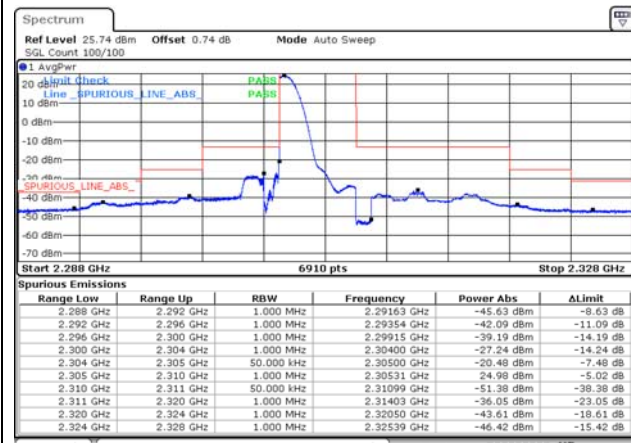

15M BW QPSK High ch. FRB

15M BW QPSK Lower extended 1RB

15M BW QPSK Upper extended 1RB

15M BW QPSK Lower extended FRB

15M BW QPSK Upper extended FRB

Test mode: LTE Band 30

5M BW QPSK Low ch. 1RB_Left

5M BW QPSK Low ch. 1RB_Right

5M BW QPSK Low ch. FRB

5M BW QPSK High ch. 1RB_Left

5M BW QPSK High ch. 1RB_Right

5M BW QPSK High ch. FRB

10M BW QPSK Mid ch. 1RB_Left

10M BW QPSK Mid ch. 1RB_Right

10M BW QPSK Mid ch. FRB

Test mode: LTE Band 40(L)