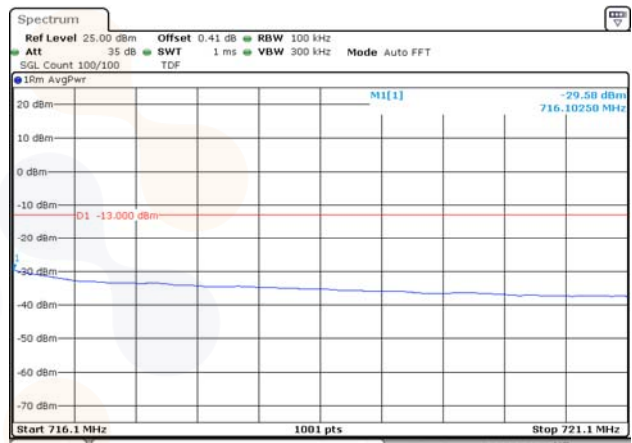

5M BW QPSK Upper extended FRB

10M BW QPSK Low ch. 1RB

10M BW QPSK High ch. 1RB

10M BW QPSK Low ch. FRB

10M BW QPSK High ch. FRB

10M BW QPSK Lower extended 1RB

10M BW QPSK Upper extended 1RB

10M BW QPSK Lower extended FRB

10M BW QPSK Upper extended FRB

Test mode: LTE Band 13

5M BW QPSK Lower extended 1RB

5M BW QPSK Upper extended 1RB

5M BW QPSK Lower extended FRB

5M BW QPSK Upper extended FRB

10M BW QPSK Mid ch. Lower 1RB

10M BW QPSK Mid ch. Upper 1RB