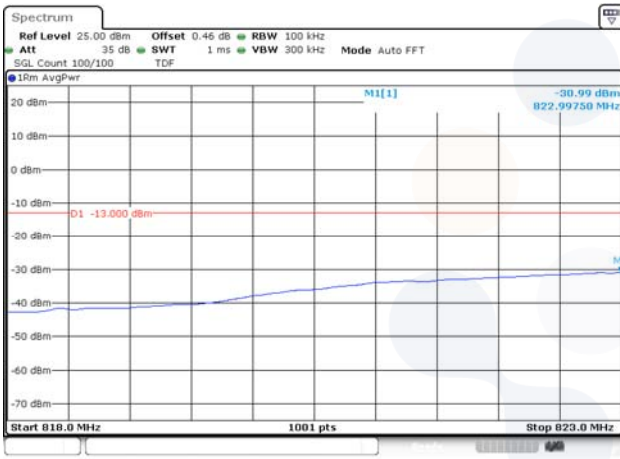

5M BW QPSK High ch. FRB

5M BW QPSK Lower extended 1RB

5M BW QPSK Upper extended 1RB

5M BW QPSK Lower extended FRB

5M BW QPSK Upper extended FRB

10M BW QPSK Low ch. 1RB

10M BW QPSK High ch. 1RB

10M BW QPSK Low ch. FRB