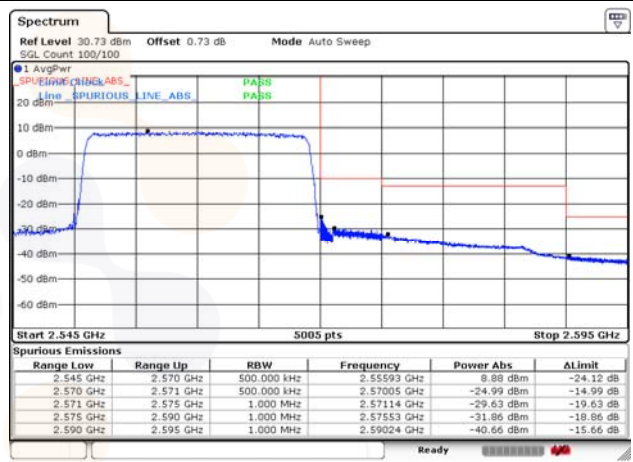

15M BW QPSK Low ch. 1RB

15M BW QPSK High ch. 1RB

15M BW QPSK Low ch. FRB

15M BW QPSK High ch. FRB

20M BW QPSK Low ch. 1RB

20M BW QPSK High ch. 1RB

20M BW QPSK Low ch. FRB

20M BW QPSK High ch. FRB

Test mode: LTE Band 12

1.4M BW QPSK Low ch. 1RB

1.4M BW QPSK High ch. 1RB

1.4M BW QPSK Low ch. FRB

1.4M BW QPSK High ch. FRB

1.4M BW QPSK Lower extended 1RB

1.4M BW QPSK Upper extended 1RB

1.4M BW QPSK Lower extended FRB