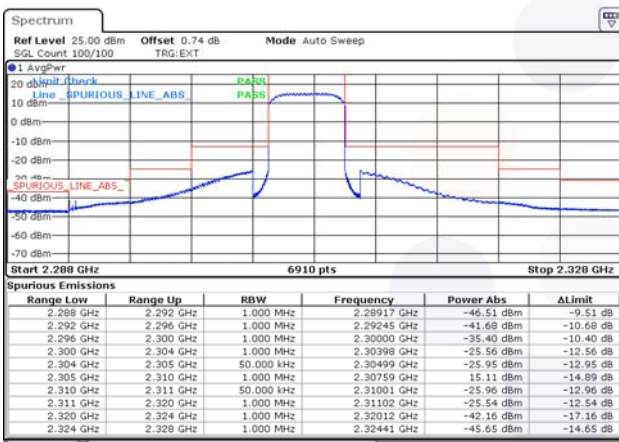

15M BW QPSK High ch. FRB

15M BW QPSK Lower extended 1RB

15M BW QPSK Upper extended 1RB

15M BW QPSK Lower extended FRB

15M BW QPSK Upper extended FRB

Test mode: LTE Band 30

5M BW QPSK Low ch. 1RB_Left

5M BW QPSK Low ch. 1RB_Right

5M BW QPSK Low ch. FRB

5M BW QPSK High ch. 1RB_Left

5M BW QPSK High ch. 1RB_Right

5M BW QPSK High ch. FRB

10M BW QPSK Mid ch. 1RB_Left

10M BW QPSK Mid ch. 1RB_Right

10M BW QPSK Mid ch. FRB

Test mode: LTE Band 40(L)

5M BW QPSK Low ch. 1RB

5M BW QPSK Low ch. FRB

5M BW QPSK High ch. 1RB

5M BW QPSK High ch. FRB

10M BW QPSK Mid ch. 1RB

10M BW QPSK Mid ch. FRB

Test mode: LTE Band 40(U)

5M BW QPSK Low ch. 1RB