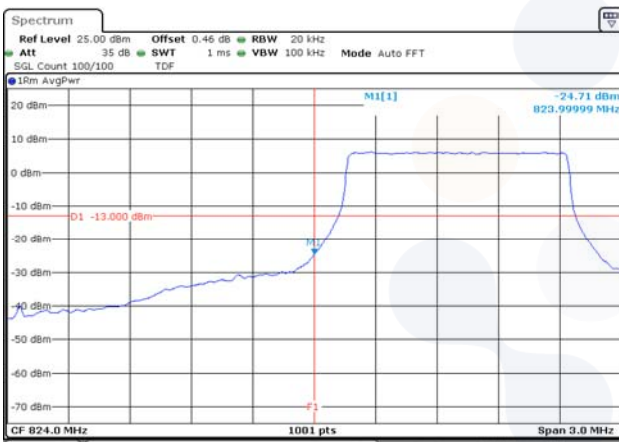

20M BW QPSK Low ch. 1RB

20M BW QPSK High ch. 1RB

20M BW QPSK Low ch. FRB

20M BW QPSK High ch. FRB

Test mode: LTE Band 26

1.4M BW QPSK Low ch. 1RB

1.4M BW QPSK High ch. 1RB

1.4M BW QPSK Low ch. FRB