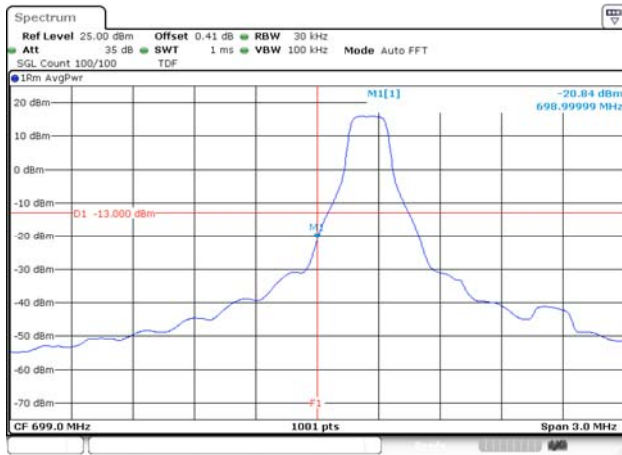

15M BW QPSK Low ch. 1RB

15M BW QPSK High ch. 1RB

15M BW QPSK Low ch. FRB

15M BW QPSK High ch. FRB

20M BW QPSK Low ch. 1RB

20M BW QPSK High ch. 1RB

20M BW QPSK Low ch. FRB

20M BW QPSK High ch. FRB

Test mode: LTE Band 12

1.4M BW QPSK Low ch. 1RB

1.4M BW QPSK High ch. 1RB

1.4M BW QPSK Low ch. FRB

1.4M BW QPSK High ch. FRB

1.4M BW QPSK Lower extended 1RB

1.4M BW QPSK Upper extended 1RB

1.4M BW QPSK Lower extended FRB