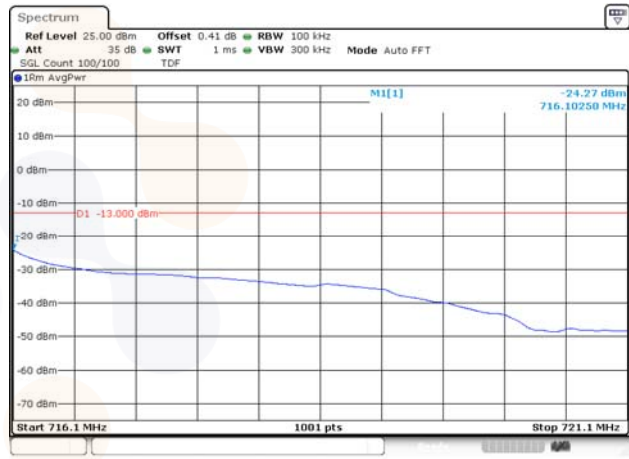

5M BW QPSK Upper extended FRB