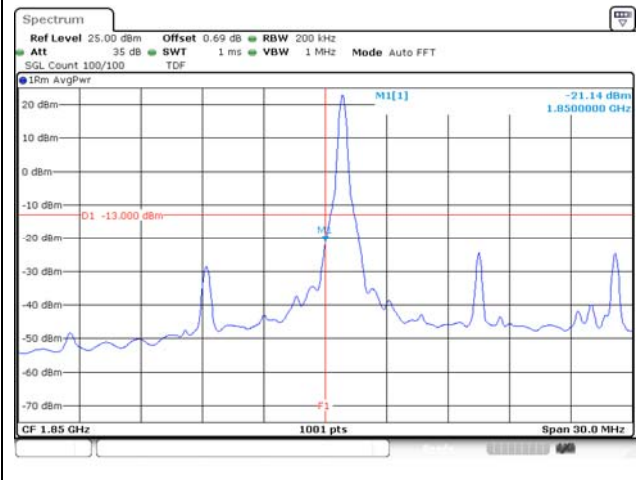

10M BW QPSK Low ch. 1RB

10M BW QPSK High ch. 1RB

10M BW QPSK Low ch. FRB

10M BW QPSK High ch. FRB

15M BW QPSK Low ch. 1RB

15M BW QPSK High ch. 1RB

15M BW QPSK Low ch. FRB

15M BW QPSK High ch. FRB

20M BW QPSK Low ch. 1RB

20M BW QPSK High ch. 1RB

20M BW QPSK Low ch. FRB

20M BW QPSK High ch. FRB

Test mode: LTE Band 26

1.4M BW QPSK Low ch. 1RB

1.4M BW QPSK High ch. 1RB

1.4M BW QPSK Low ch. FRB