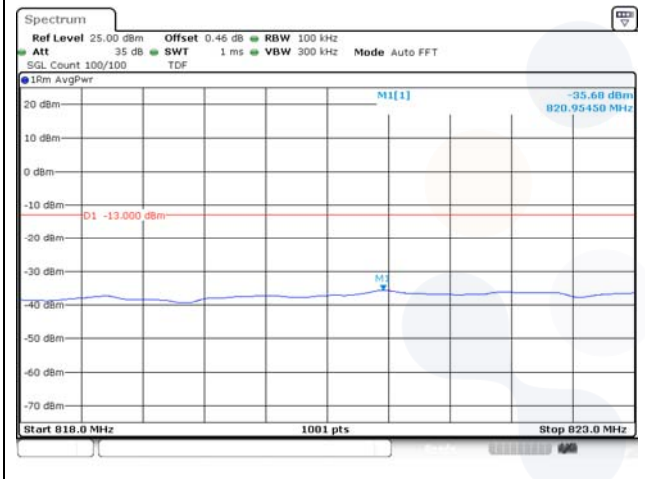

15M BW QPSK High ch. FRB

15M BW QPSK Lower extended 1RB

15M BW QPSK Upper extended 1RB

15M BW QPSK Lower extended FRB

15M BW QPSK Upper extended FRB

Test mode: LTE Band 30

5M BW QPSK Low ch. 1RB_Left

5M BW QPSK Low ch. 1RB_Right

5M BW QPSK Low ch. FRB

5M BW QPSK High ch. 1RB_Left

5M BW QPSK High ch. 1RB_Right

5M BW QPSK High ch. FRB

10M BW QPSK Mid ch. 1RB_Left

10M BW QPSK Mid ch. 1RB_Right

10M BW QPSK Mid ch. FRB

Test mode: LTE Band 40(L)