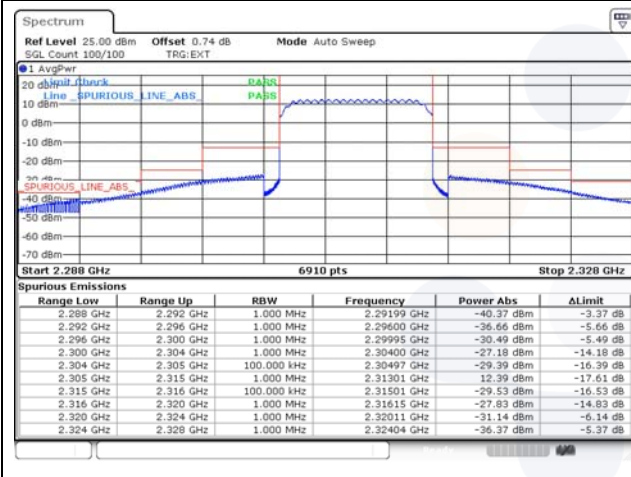

5M BW QPSK Low ch. FRB

5M BW QPSK High ch. 1RB_Left

5M BW QPSK High ch. 1RB_Right

5M BW QPSK High ch. FRB

10M BW QPSK Mid ch. 1RB_Left

10M BW QPSK Mid ch. 1RB_Right

10M BW QPSK Mid ch. FRB

Test mode: LTE Band 40(L)

5M BW QPSK Low ch. 1RB

5M BW QPSK Low ch. FRB

5M BW QPSK High ch. 1RB

5M BW QPSK High ch. FRB

10M BW QPSK Mid ch. 1RB

10M BW QPSK Mid ch. FRB

Test mode: LTE Band 40(U)

5M BW QPSK Low ch. 1RB

5M BW QPSK Low ch. FRB

5M BW QPSK High ch. 1RB

5M BW QPSK High ch. FRB