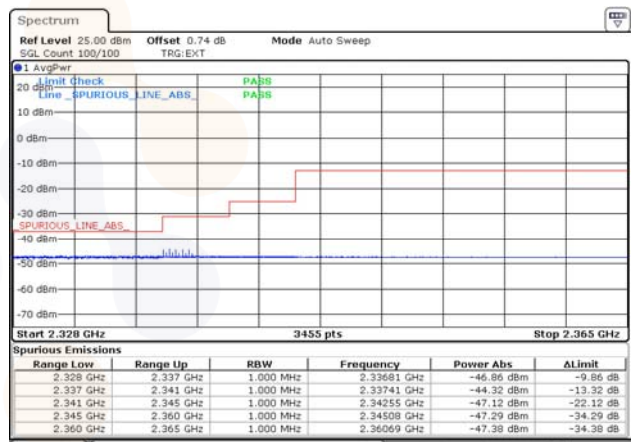

15M BW QPSK High ch. FRB

15M BW QPSK Lower extended 1RB

15M BW QPSK Upper extended 1RB

15M BW QPSK Lower extended FRB

15M BW QPSK Upper extended FRB

Test mode: LTE Band 30

5M BW QPSK Low ch. 1RB_Left

5M BW QPSK Low ch. 1RB_Right

5M BW QPSK Low ch. FRB

5M BW QPSK High ch. 1RB_Left

5M BW QPSK High ch. 1RB_Right

5M BW QPSK High ch. FRB

10M BW QPSK Mid ch. 1RB_Left

10M BW QPSK Mid ch. 1RB_Right

10M BW QPSK Mid ch. FRB

Test mode: LTE Band 40(L)

5M BW QPSK Low ch. 1RB

5M BW QPSK Low ch. FRB

5M BW QPSK High ch. 1RB

5M BW QPSK High ch. FRB

10M BW QPSK Mid ch. 1RB

10M BW QPSK Mid ch. FRB

Test mode: LTE Band 40(U)

5M BW QPSK Low ch. 1RB