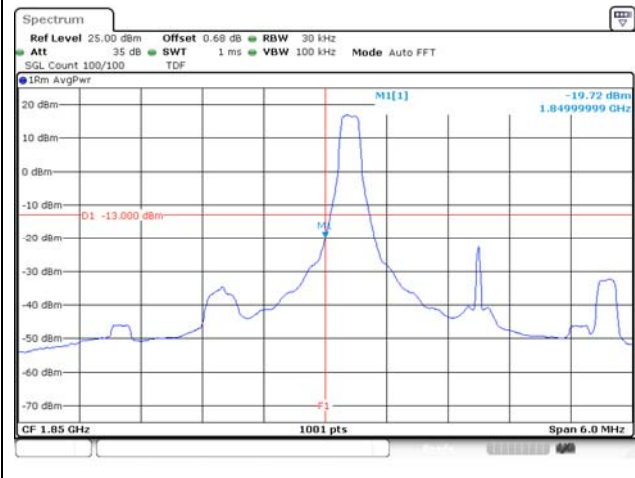

3M BW QPSK Low ch. 1RB