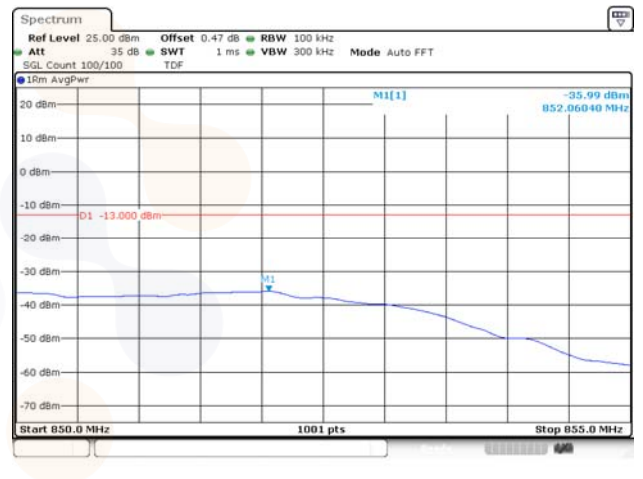

15M BW QPSK High ch. FRB

15M BW QPSK Lower extended 1RB

15M BW QPSK Upper extended 1RB

15M BW QPSK Lower extended FRB

15M BW QPSK Upper extended FRB

Test mode: LTE Band 30

5M BW QPSK Low ch. 1RB_Left

5M BW QPSK Low ch. 1RB_Right