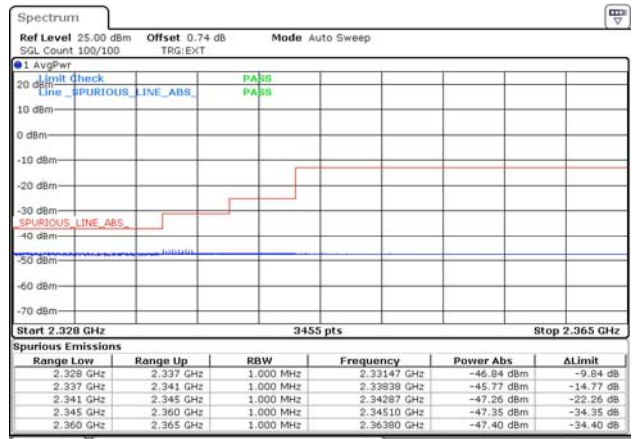

15M BW QPSK High ch. FRB

15M BW QPSK Lower extended 1RB

15M BW QPSK Upper extended 1RB

15M BW QPSK Lower extended FRB

15M BW QPSK Upper extended FRB

Test mode: LTE Band 30

5M BW QPSK Low ch. 1RB_Left

5M BW QPSK Low ch. 1RB_Right

5M BW QPSK Low ch. FRB

5M BW QPSK High ch. 1RB_Left

5M BW QPSK High ch. 1RB_Right

5M BW QPSK High ch. FRB

10M BW QPSK Mid ch. 1RB_Left

10M BW QPSK Mid ch. 1RB_Right

10M BW QPSK Mid ch. FRB

Test mode: LTE Band 40(L)

5M BW QPSK Low ch. 1RB

5M BW QPSK Low ch. FRB

5M BW QPSK High ch. 1RB

5M BW QPSK High ch. FRB

10M BW QPSK Mid ch. 1RB

10M BW QPSK Mid ch. FRB

Test mode: LTE Band 40(U)

5M BW QPSK Low ch. 1RB