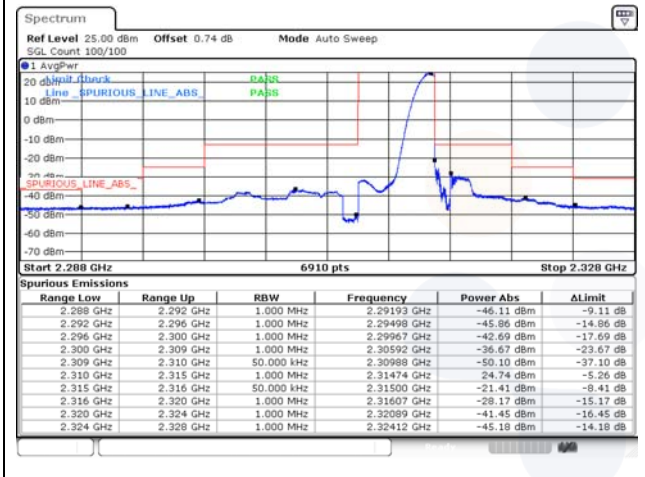

5M BW QPSK High ch. 1RB_Right