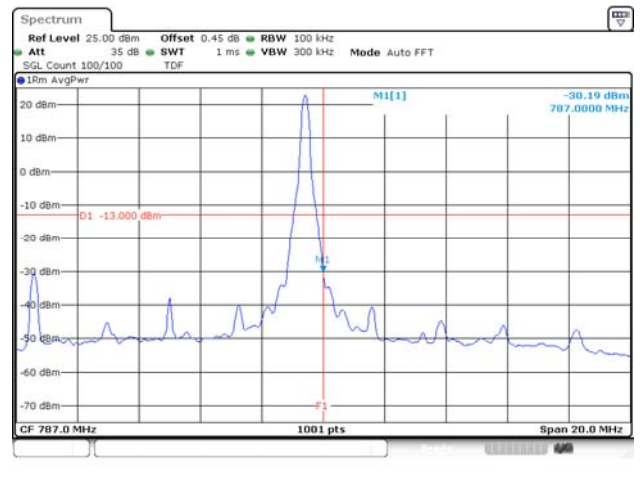

10M BW QPSK Upper extended FRB

Test mode: LTE Band 13

5M BW QPSK Lower extended 1RB

5M BW QPSK Upper extended 1RB

5M BW QPSK Lower extended FRB

5M BW QPSK Upper extended FRB

10M BW QPSK Mid ch. Lower 1RB

10M BW QPSK Mid ch. Upper 1RB