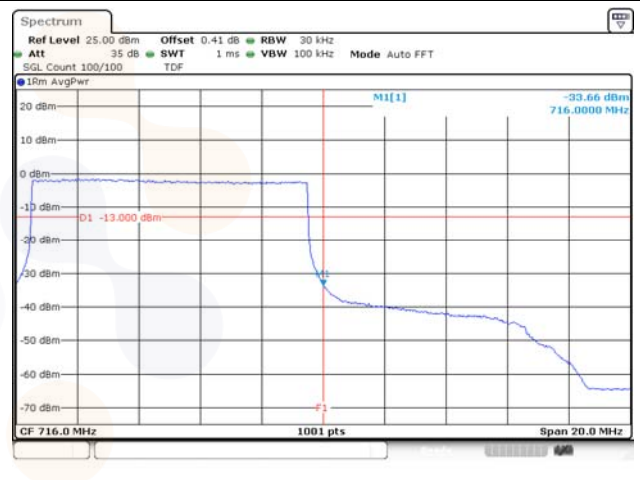

5M BW QPSK Upper extended FRB

10M BW QPSK Low ch. 1RB

10M BW QPSK High ch. 1RB

10M BW QPSK Low ch. FRB

10M BW QPSK High ch. FRB

10M BW QPSK Lower extended 1RB

10M BW QPSK Upper extended 1RB

10M BW QPSK Lower extended FRB

10M BW QPSK Upper extended FRB

Test mode: LTE Band 13

5M BW QPSK Lower extended 1RB

5M BW QPSK Upper extended 1RB

5M BW QPSK Lower extended FRB

5M BW QPSK Upper extended FRB

10M BW QPSK Mid ch. Lower 1RB

10M BW QPSK Mid ch. Upper 1RB