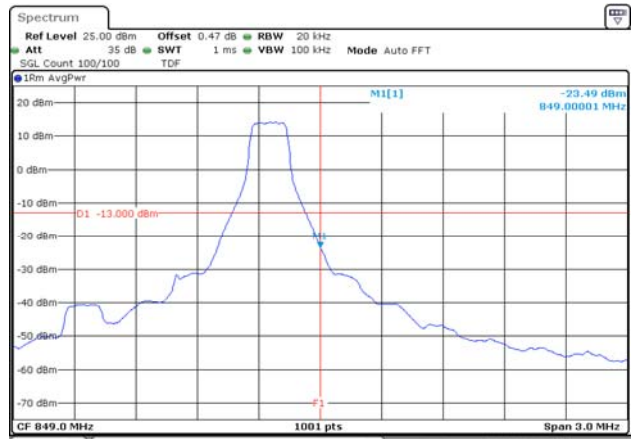

20M BW QPSK Low ch. 1RB

20M BW QPSK High ch. 1RB

20M BW QPSK Low ch. FRB

20M BW QPSK High ch. FRB

Test mode: LTE Band 26

1.4M BW QPSK Low ch. 1RB

1.4M BW QPSK High ch. 1RB

1.4M BW QPSK Low ch. FRB