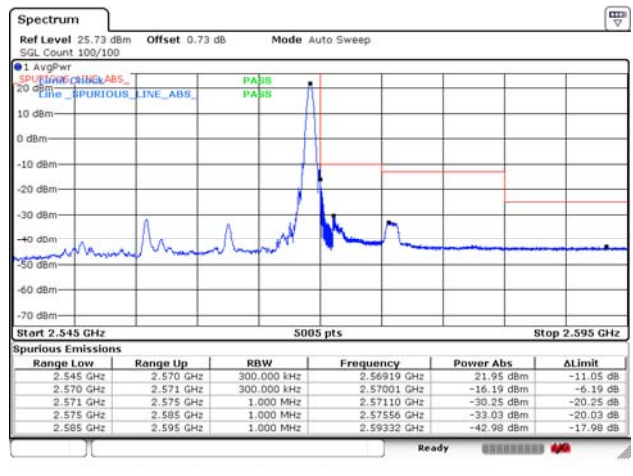

15M BW QPSK Low ch. 1RB

15M BW QPSK High ch. 1RB

15M BW QPSK Low ch. FRB

15M BW QPSK High ch. FRB

20M BW QPSK Low ch. 1RB

20M BW QPSK High ch. 1RB

20M BW QPSK Low ch. FRB

20M BW QPSK High ch. FRB

Test mode: LTE Band 12

1.4M BW QPSK Low ch. 1RB

1.4M BW QPSK High ch. 1RB

1.4M BW QPSK Low ch. FRB

1.4M BW QPSK High ch. FRB

1.4M BW QPSK Lower extended 1RB

1.4M BW QPSK Upper extended 1RB

1.4M BW QPSK Lower extended FRB