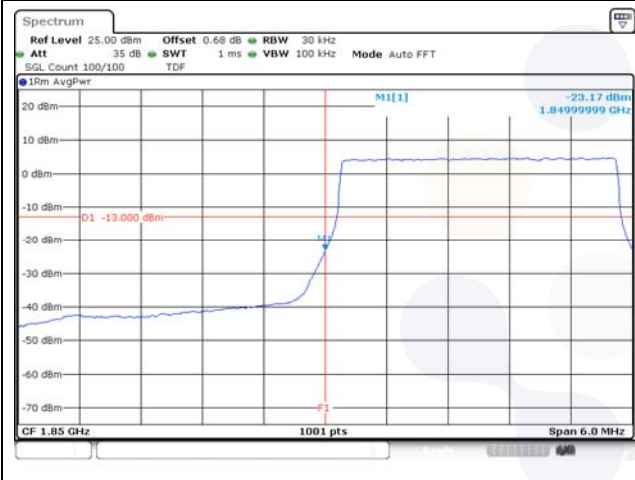

3M BW QPSK Low ch. FRB