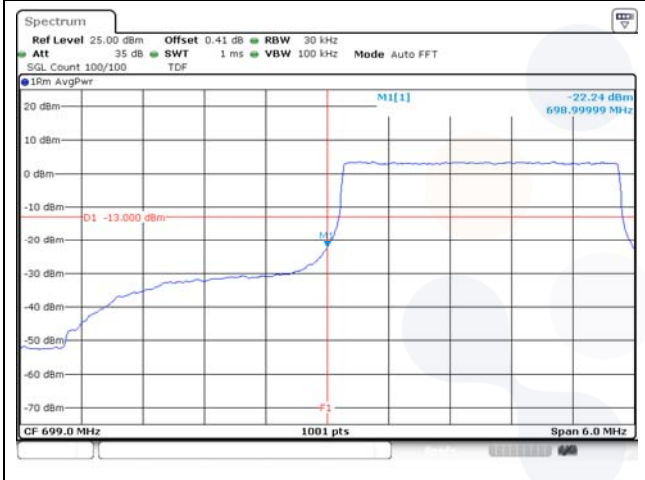

1.4M BW QPSK Upper extended FRB

3M BW QPSK Low ch. 1RB

3M BW QPSK High ch. 1RB

3M BW QPSK Low ch. FRB

3M BW QPSK High ch. FRB

3M BW QPSK Lower extended 1RB

3M BW QPSK Upper extended 1RB

3M BW QPSK Lower extended FRB