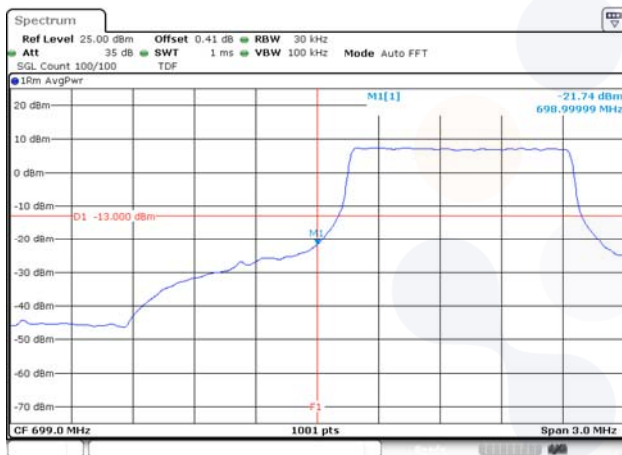

Test mode: LTE Band 12

1.4M BW QPSK Low ch. 1RB

1.4M BW QPSK High ch. 1RB

1.4M BW QPSK Low ch. FRB

1.4M BW QPSK High ch. FRB

1.4M BW QPSK Lower extended 1RB

1.4M BW QPSK Upper extended 1RB

1.4M BW QPSK Lower extended FRB