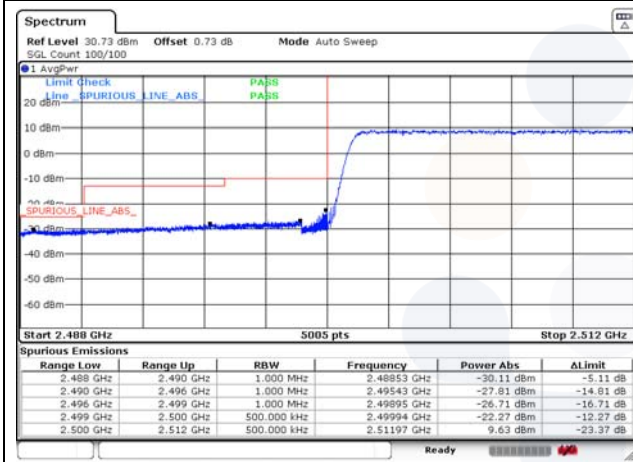

15M BW QPSK Low ch. 1RB

15M BW QPSK High ch. 1RB

15M BW QPSK Low ch. FRB

15M BW QPSK High ch. FRB

20M BW QPSK Low ch. 1RB

20M BW QPSK High ch. 1RB

20M BW QPSK Low ch. FRB

20M BW QPSK High ch. FRB

Test mode: LTE Band 12

1.4M BW QPSK Low ch. 1RB

1.4M BW QPSK High ch. 1RB

1.4M BW QPSK Low ch. FRB

1.4M BW QPSK High ch. FRB

1.4M BW QPSK Lower extended 1RB

1.4M BW QPSK Upper extended 1RB

1.4M BW QPSK Lower extended FRB