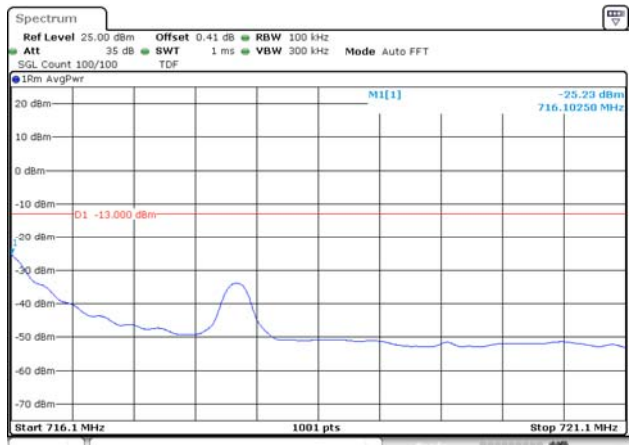

Test mode: LTE Band 12

1.4M BW QPSK Low ch. 1RB

1.4M BW QPSK High ch. 1RB

1.4M BW QPSK Low ch. FRB

1.4M BW QPSK High ch. FRB

1.4M BW QPSK Lower extended 1RB

1.4M BW QPSK Upper extended 1RB

1.4M BW QPSK Lower extended FRB