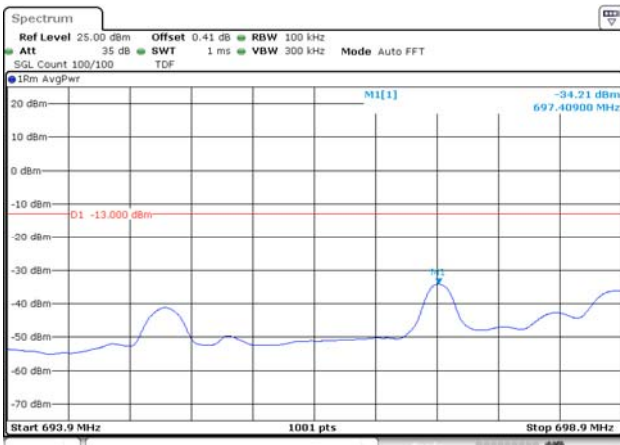

5M BW QPSK Upper extended FRB

10M BW QPSK Low ch. 1RB

10M BW QPSK High ch. 1RB

10M BW QPSK Low ch. FRB

10M BW QPSK High ch. FRB

10M BW QPSK Lower extended 1RB

10M BW QPSK Upper extended 1RB

10M BW QPSK Lower extended FRB

10M BW QPSK Upper extended FRB

Test mode: LTE Band 13

5M BW QPSK Lower extended 1RB

5M BW QPSK Upper extended 1RB

5M BW QPSK Lower extended FRB

5M BW QPSK Upper extended FRB

10M BW QPSK Mid ch. Lower 1RB

10M BW QPSK Mid ch. Upper 1RB