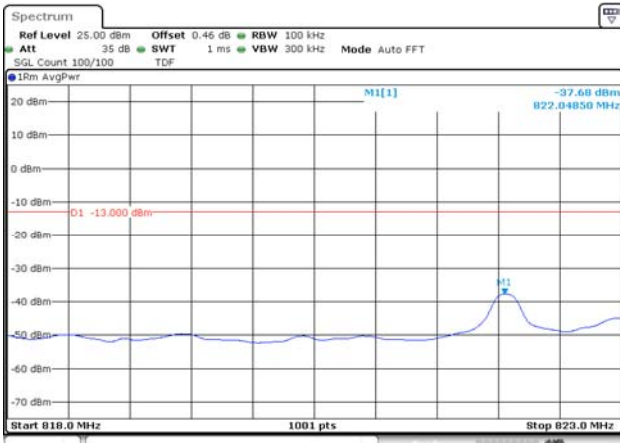

3M BW QPSK Lower extended 1RB