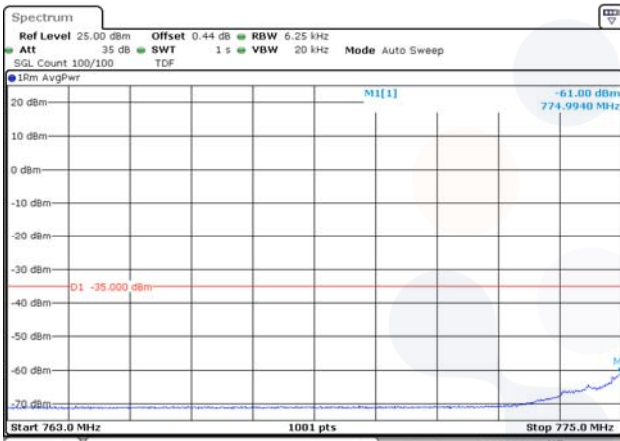

10M BW QPSK Upper extended FRB

Test mode: LTE Band 13

5M BW QPSK Lower extended 1RB

5M BW QPSK Upper extended 1RB

5M BW QPSK Lower extended FRB

5M BW QPSK Upper extended FRB

10M BW QPSK Mid ch. Lower 1RB

10M BW QPSK Mid ch. Upper 1RB

10M BW QPSK Mid ch. Lower FRB

10M BW QPSK Mid ch. Upper FRB

10M BW QPSK Lower extended 1RB

10M BW QPSK Upper extended 1RB

10M BW QPSK Lower extended FRB

10M BW QPSK Upper extended FRB

Test mode: LTE Band 25/2