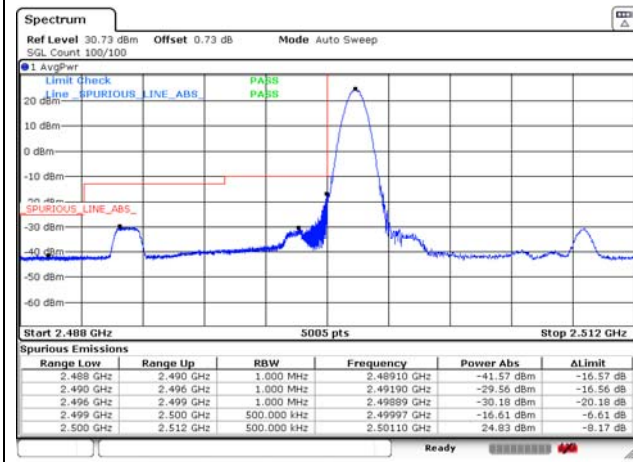

15M BW QPSK Low ch. 1RB

15M BW QPSK High ch. 1RB

15M BW QPSK Low ch. FRB

15M BW QPSK High ch. FRB

20M BW QPSK Low ch. 1RB

20M BW QPSK High ch. 1RB

20M BW QPSK Low ch. FRB

20M BW QPSK High ch. FRB

Test mode: LTE Band 12

1.4M BW QPSK Low ch. 1RB

1.4M BW QPSK High ch. 1RB

1.4M BW QPSK Low ch. FRB

1.4M BW QPSK High ch. FRB

1.4M BW QPSK Lower extended 1RB

1.4M BW QPSK Upper extended 1RB

1.4M BW QPSK Lower extended FRB