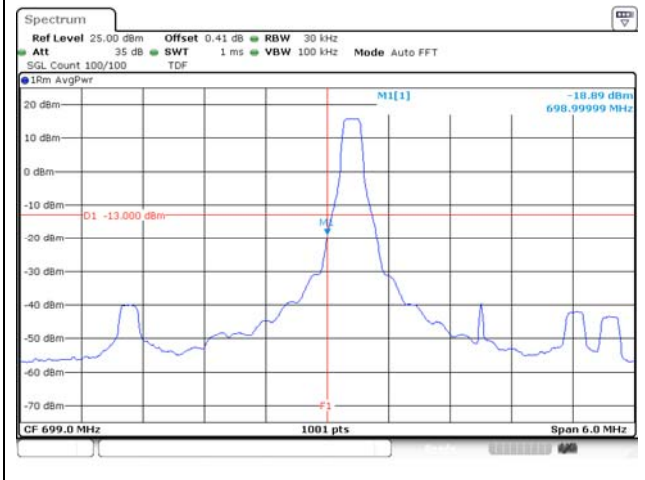

3M BW QPSK Low ch. 1RB