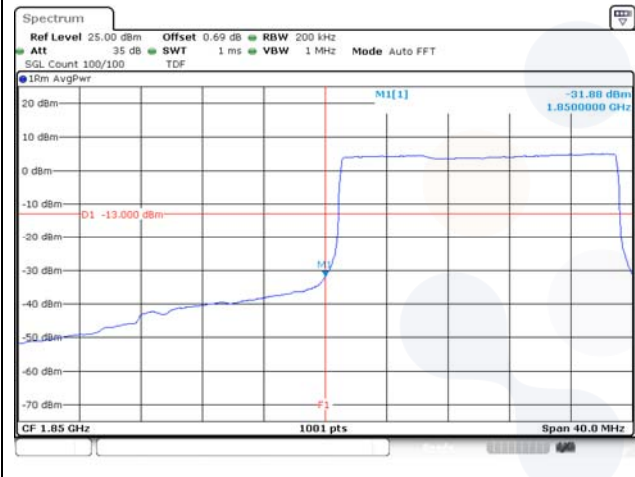

10M BW QPSK Low ch. 1RB

10M BW QPSK High ch. 1RB

10M BW QPSK Low ch. FRB

10M BW QPSK High ch. FRB

15M BW QPSK Low ch. 1RB

15M BW QPSK High ch. 1RB

15M BW QPSK Low ch. FRB

15M BW QPSK High ch. FRB

20M BW QPSK Low ch. 1RB

20M BW QPSK High ch. 1RB

20M BW QPSK Low ch. FRB

20M BW QPSK High ch. FRB

Test mode: LTE Band 26

1.4M BW QPSK Low ch. 1RB

1.4M BW QPSK High ch. 1RB

1.4M BW QPSK Low ch. FRB