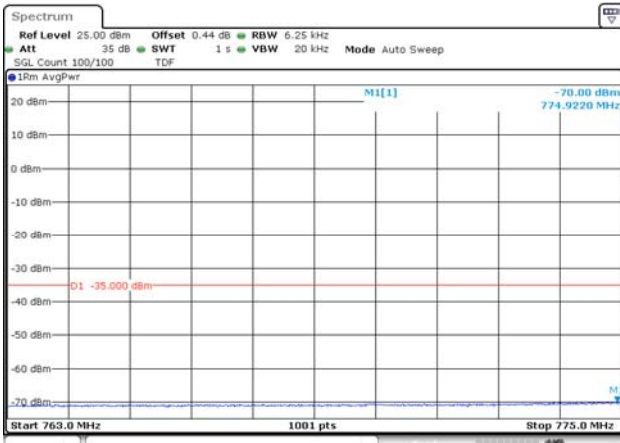

5M BW QPSK Upper extended FRB

10M BW QPSK Low ch. 1RB

10M BW QPSK High ch. 1RB

10M BW QPSK Low ch. FRB

10M BW QPSK High ch. FRB

10M BW QPSK Lower extended 1RB

10M BW QPSK Upper extended 1RB

10M BW QPSK Lower extended FRB

10M BW QPSK Upper extended FRB

Test mode: LTE Band 13

5M BW QPSK Lower extended 1RB

5M BW QPSK Upper extended 1RB

5M BW QPSK Lower extended FRB

5M BW QPSK Upper extended FRB

10M BW QPSK Mid ch. Lower 1RB

10M BW QPSK Mid ch. Upper 1RB