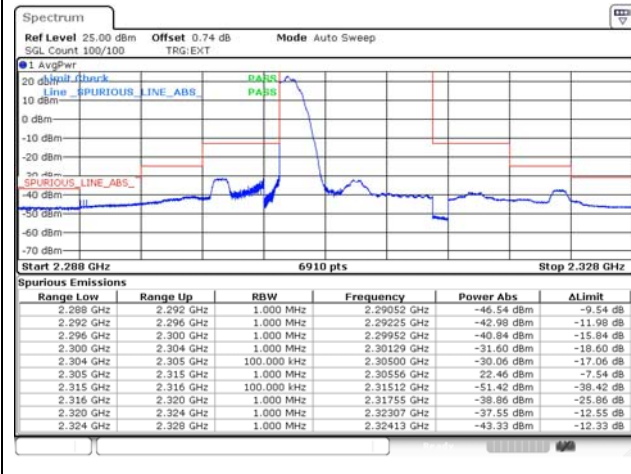

5M BW QPSK Low ch. FRB

5M BW QPSK High ch. 1RB_Left

5M BW QPSK High ch. 1RB_Right

5M BW QPSK High ch. FRB

10M BW QPSK Mid ch. 1RB_Left

10M BW QPSK Mid ch. 1RB_Right

10M BW QPSK Mid ch. FRB

Test mode: LTE Band 40(L)

5M BW QPSK Low ch. 1RB

5M BW QPSK Low ch. FRB

5M BW QPSK High ch. 1RB

5M BW QPSK High ch. FRB

10M BW QPSK Mid ch. 1RB

10M BW QPSK Mid ch. FRB

Test mode: LTE Band 40(U)

5M BW QPSK Low ch. 1RB

5M BW QPSK Low ch. FRB

5M BW QPSK High ch. 1RB

5M BW QPSK High ch. FRB