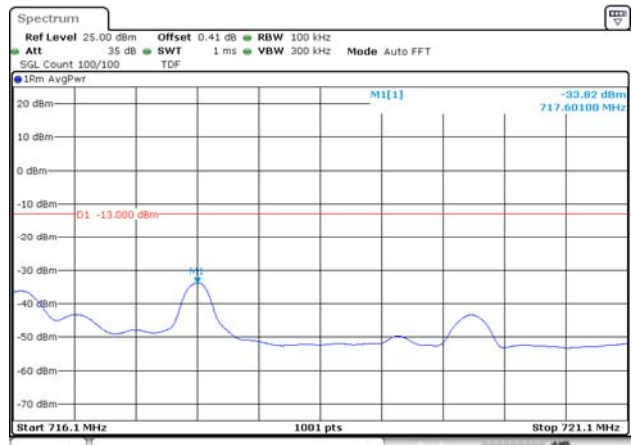

10M BW QPSK Upper extended 1RB