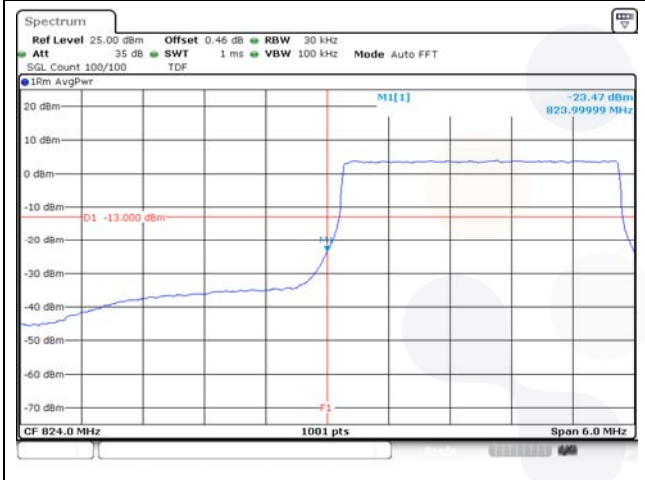

1.4M BW QPSK High ch. FRB

1.4M BW QPSK Lower extended 1RB

1.4M BW QPSK Upper extended 1RB

1.4M BW QPSK Lower extended FRB

1.4M BW QPSK Upper extended FRB

3M BW QPSK Low ch. 1RB

3M BW QPSK High ch. 1RB

3M BW QPSK Low ch. FRB