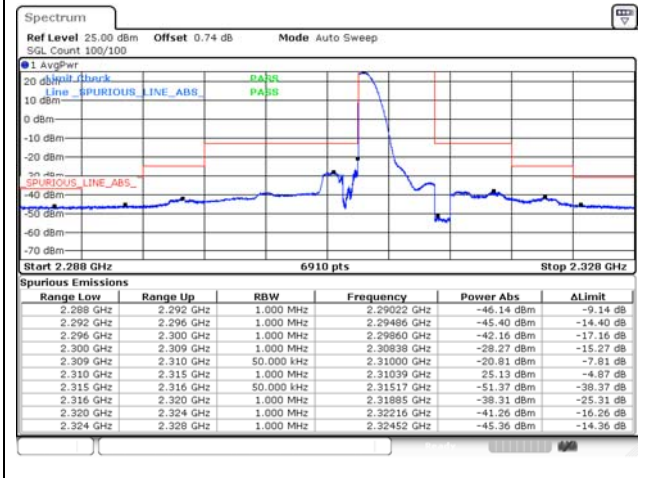

15M BW QPSK High ch. FRB

15M BW QPSK Lower extended 1RB

15M BW QPSK Upper extended 1RB

15M BW QPSK Lower extended FRB

15M BW QPSK Upper extended FRB

Test mode: LTE Band 30

5M BW QPSK Low ch. 1RB_Left

5M BW QPSK Low ch. 1RB_Right

5M BW QPSK Low ch. FRB

5M BW QPSK High ch. 1RB_Left

5M BW QPSK High ch. 1RB_Right

5M BW QPSK High ch. FRB

10M BW QPSK Mid ch. 1RB_Left

10M BW QPSK Mid ch. 1RB_Right

10M BW QPSK Mid ch. FRB

Test mode: LTE Band 40(L)