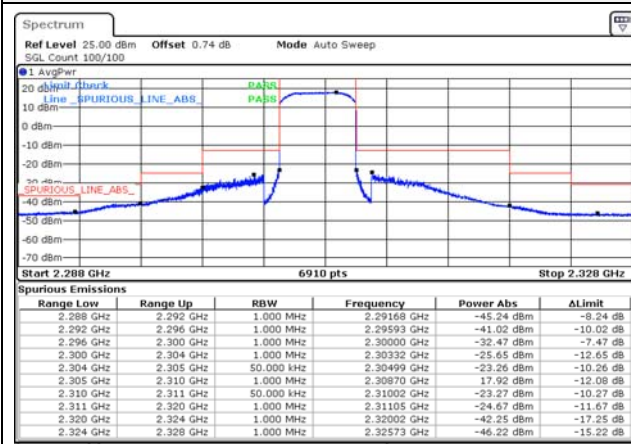

15M BW QPSK High ch. FRB

15M BW QPSK Lower extended 1RB

15M BW QPSK Upper extended 1RB

15M BW QPSK Lower extended FRB

15M BW QPSK Upper extended FRB

Test mode: LTE Band 30

5M BW QPSK Low ch. 1RB_Left

5M BW QPSK Low ch. 1RB_Right

5M BW QPSK Low ch. FRB

5M BW QPSK High ch. 1RB_Left

5M BW QPSK High ch. 1RB_Right

5M BW QPSK High ch. FRB

10M BW QPSK Mid ch. 1RB_Left

10M BW QPSK Mid ch. 1RB_Right

10M BW QPSK Mid ch. FRB

Test mode: LTE Band 40(L)