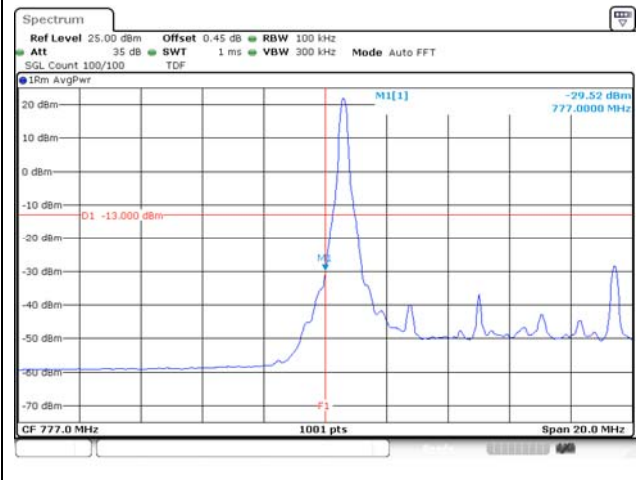

10M BW QPSK Upper extended FRB

Test mode: LTE Band 13

5M BW QPSK Lower extended 1RB

5M BW QPSK Upper extended 1RB

5M BW QPSK Lower extended FRB

5M BW QPSK Upper extended FRB

10M BW QPSK Mid ch. Lower 1RB

10M BW QPSK Mid ch. Upper 1RB