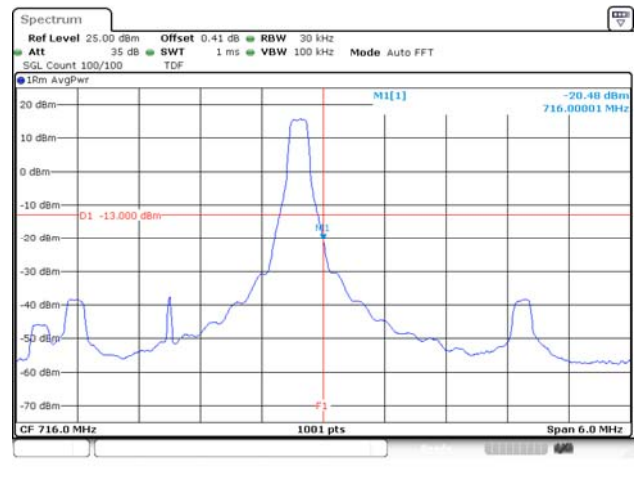

3M BW QPSK High ch. 1RB