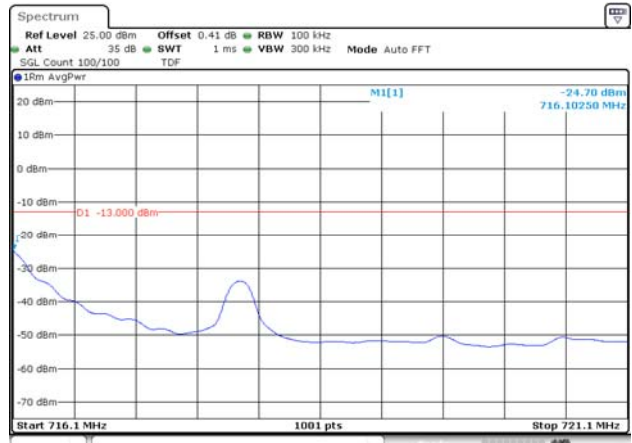

Test mode: LTE Band 12

1.4M BW QPSK Low ch. 1RB

1.4M BW QPSK High ch. 1RB

1.4M BW QPSK Low ch. FRB

1.4M BW QPSK High ch. FRB

1.4M BW QPSK Lower extended 1RB

1.4M BW QPSK Upper extended 1RB

1.4M BW QPSK Lower extended FRB

1.4M BW QPSK Upper extended FRB

3M BW QPSK Low ch. 1RB

3M BW QPSK High ch. 1RB

3M BW QPSK Low ch. FRB

3M BW QPSK High ch. FRB

3M BW QPSK Lower extended 1RB

3M BW QPSK Upper extended 1RB

3M BW QPSK Lower extended FRB