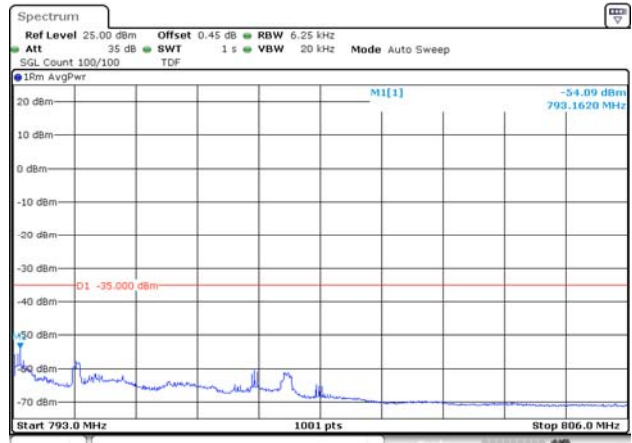

10M BW QPSK Upper extended FRB

Test mode: LTE Band 13

5M BW QPSK Lower extended 1RB

5M BW QPSK Upper extended 1RB

5M BW QPSK Lower extended FRB

5M BW QPSK Upper extended FRB

10M BW QPSK Mid ch. Lower 1RB

10M BW QPSK Mid ch. Upper 1RB

10M BW QPSK Mid ch. Lower FRB

10M BW QPSK Mid ch. Upper FRB

10M BW QPSK Lower extended 1RB

10M BW QPSK Upper extended 1RB

10M BW QPSK Lower extended FRB

10M BW QPSK Upper extended FRB

Test mode: LTE Band 25/2