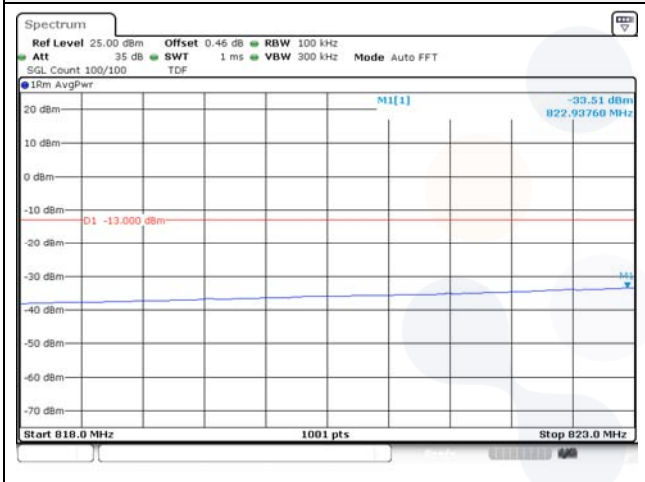

10M BW QPSK High ch. FRB

10M BW QPSK Lower extended 1RB

10M BW QPSK Upper extended 1RB

10M BW QPSK Lower extended FRB

10M BW QPSK Upper extended FRB

15M BW QPSK Low ch. 1RB

15M BW QPSK High ch. 1RB

15M BW QPSK Low ch. FRB