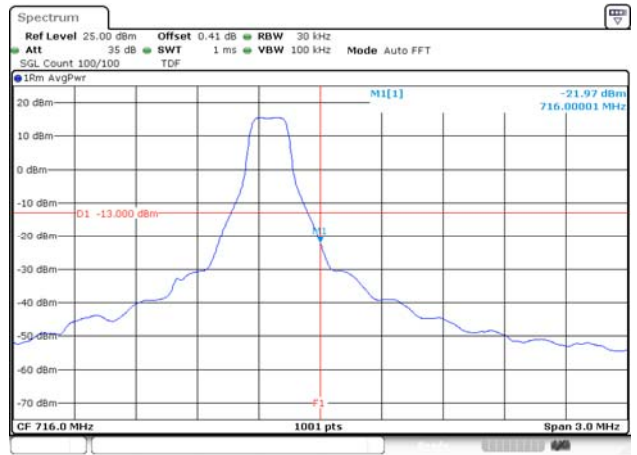

15M BW QPSK Low ch. 1RB

15M BW QPSK High ch. 1RB

15M BW QPSK Low ch. FRB

15M BW QPSK High ch. FRB

20M BW QPSK Low ch. 1RB

20M BW QPSK High ch. 1RB

20M BW QPSK Low ch. FRB

20M BW QPSK High ch. FRB

Test mode: LTE Band 12

1.4M BW QPSK Low ch. 1RB

1.4M BW QPSK High ch. 1RB

1.4M BW QPSK Low ch. FRB

1.4M BW QPSK High ch. FRB

1.4M BW QPSK Lower extended 1RB

1.4M BW QPSK Upper extended 1RB

1.4M BW QPSK Lower extended FRB