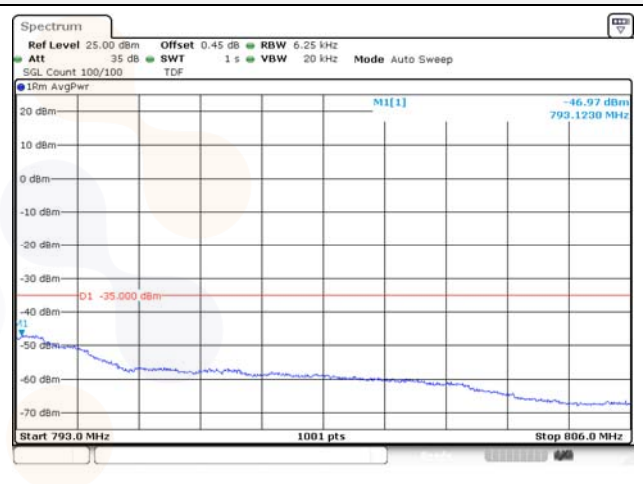

10M BW QPSK Upper extended FRB

Test mode: LTE Band 13

5M BW QPSK Lower extended 1RB

5M BW QPSK Upper extended 1RB

5M BW QPSK Lower extended FRB

5M BW QPSK Upper extended FRB

10M BW QPSK Mid ch. Lower 1RB

10M BW QPSK Mid ch. Upper 1RB

10M BW QPSK Mid ch. Lower FRB

10M BW QPSK Mid ch. Upper FRB

10M BW QPSK Lower extended 1RB

10M BW QPSK Upper extended 1RB

10M BW QPSK Lower extended FRB

10M BW QPSK Upper extended FRB

Test mode: LTE Band 25/2