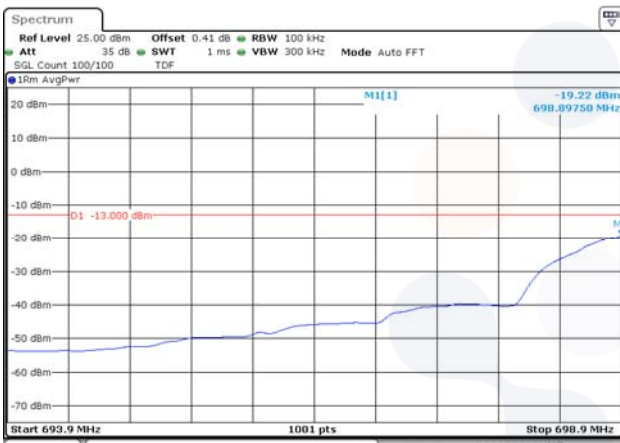

Test mode: LTE Band 12

1.4M BW QPSK Low ch. 1RB

1.4M BW QPSK High ch. 1RB

1.4M BW QPSK Low ch. FRB

1.4M BW QPSK High ch. FRB

1.4M BW QPSK Lower extended 1RB

1.4M BW QPSK Upper extended 1RB

1.4M BW QPSK Lower extended FRB