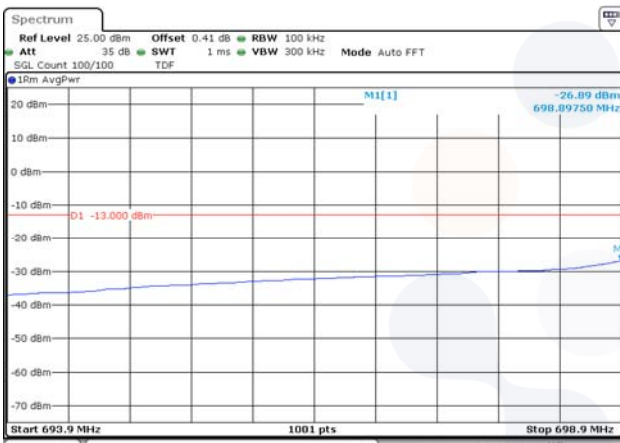

5M BW QPSK Upper extended FRB

10M BW QPSK Low ch. 1RB

10M BW QPSK High ch. 1RB

10M BW QPSK Low ch. FRB

10M BW QPSK High ch. FRB

10M BW QPSK Lower extended 1RB

10M BW QPSK Upper extended 1RB

10M BW QPSK Lower extended FRB

10M BW QPSK Upper extended FRB

Test mode: LTE Band 13

5M BW QPSK Lower extended 1RB

5M BW QPSK Upper extended 1RB

5M BW QPSK Lower extended FRB

5M BW QPSK Upper extended FRB

10M BW QPSK Mid ch. Lower 1RB

10M BW QPSK Mid ch. Upper 1RB