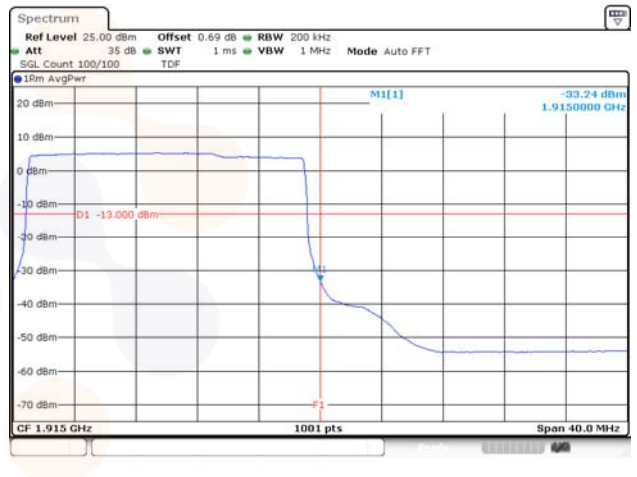

20M BW QPSK Low ch. 1RB

20M BW QPSK High ch. 1RB

20M BW QPSK Low ch. FRB

20M BW QPSK High ch. FRB

Test mode: LTE Band 26

1.4M BW QPSK Low ch. 1RB

1.4M BW QPSK High ch. 1RB

1.4M BW QPSK Low ch. FRB