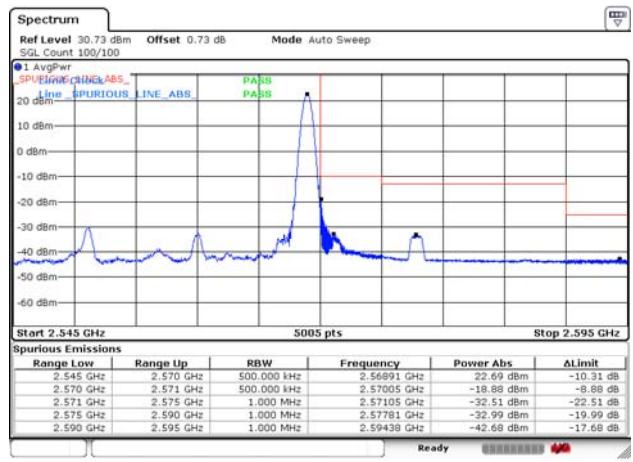

15M BW QPSK Low ch. 1RB

15M BW QPSK High ch. 1RB

15M BW QPSK Low ch. FRB

15M BW QPSK High ch. FRB

20M BW QPSK Low ch. 1RB

20M BW QPSK High ch. 1RB

20M BW QPSK Low ch. FRB

20M BW QPSK High ch. FRB

Test mode: LTE Band 12

1.4M BW QPSK Low ch. 1RB

1.4M BW QPSK High ch. 1RB

1.4M BW QPSK Low ch. FRB

1.4M BW QPSK High ch. FRB

1.4M BW QPSK Lower extended 1RB

1.4M BW QPSK Upper extended 1RB

1.4M BW QPSK Lower extended FRB