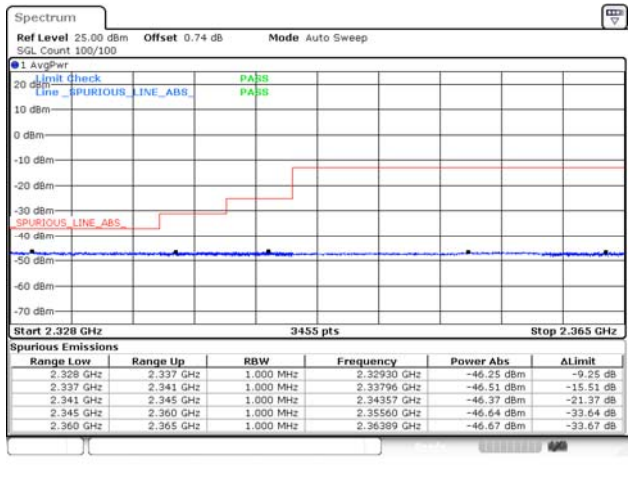

10M BW QPSK High ch. FRB

10M BW QPSK Lower extended 1RB

10M BW QPSK Upper extended 1RB

10M BW QPSK Lower extended FRB

10M BW QPSK Upper extended FRB

15M BW QPSK Low ch. 1RB

15M BW QPSK High ch. 1RB

15M BW QPSK Low ch. FRB

15M BW QPSK High ch. FRB

15M BW QPSK Lower extended 1RB

15M BW QPSK Upper extended 1RB

15M BW QPSK Lower extended FRB

15M BW QPSK Upper extended FRB

Test mode: LTE Band 30

5M BW QPSK Low ch. 1RB_Left

5M BW QPSK Low ch. 1RB_Right

5M BW QPSK Low ch. FRB

5M BW QPSK High ch. 1RB_Left

5M BW QPSK High ch. 1RB_Right

5M BW QPSK High ch. FRB

10M BW QPSK Mid ch. 1RB_Left

10M BW QPSK Mid ch. 1RB_Right

10M BW QPSK Mid ch. FRB

Test mode: LTE Band 40(L)