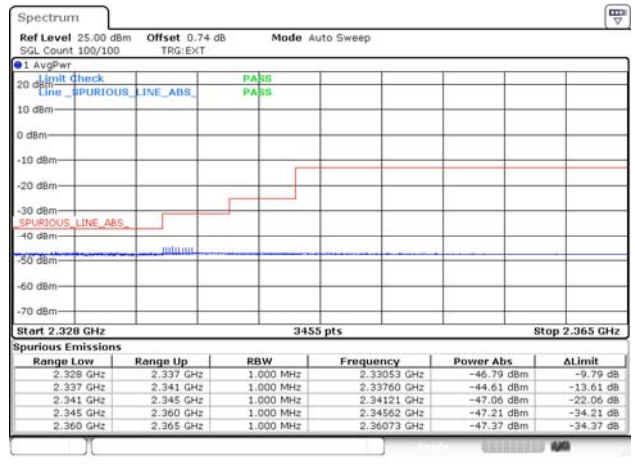

15M BW QPSK High ch. FRB

15M BW QPSK Lower extended 1RB

15M BW QPSK Upper extended 1RB

15M BW QPSK Lower extended FRB

15M BW QPSK Upper extended FRB

Test mode: LTE Band 30

5M BW QPSK Low ch. 1RB_Left

5M BW QPSK Low ch. 1RB_Right

5M BW QPSK Low ch. FRB

5M BW QPSK High ch. 1RB_Left

5M BW QPSK High ch. 1RB_Right

5M BW QPSK High ch. FRB

10M BW QPSK Mid ch. 1RB_Left

10M BW QPSK Mid ch. 1RB_Right

10M BW QPSK Mid ch. FRB

Test mode: LTE Band 40(L)

5M BW QPSK Low ch. 1RB

5M BW QPSK Low ch. FRB

5M BW QPSK High ch. 1RB

5M BW QPSK High ch. FRB

10M BW QPSK Mid ch. 1RB

10M BW QPSK Mid ch. FRB

Test mode: LTE Band 40(U)

5M BW QPSK Low ch. 1RB