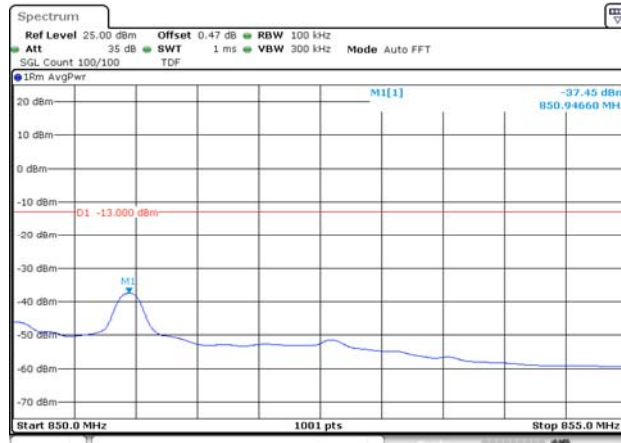

3M BW QPSK Upper extended 1RB