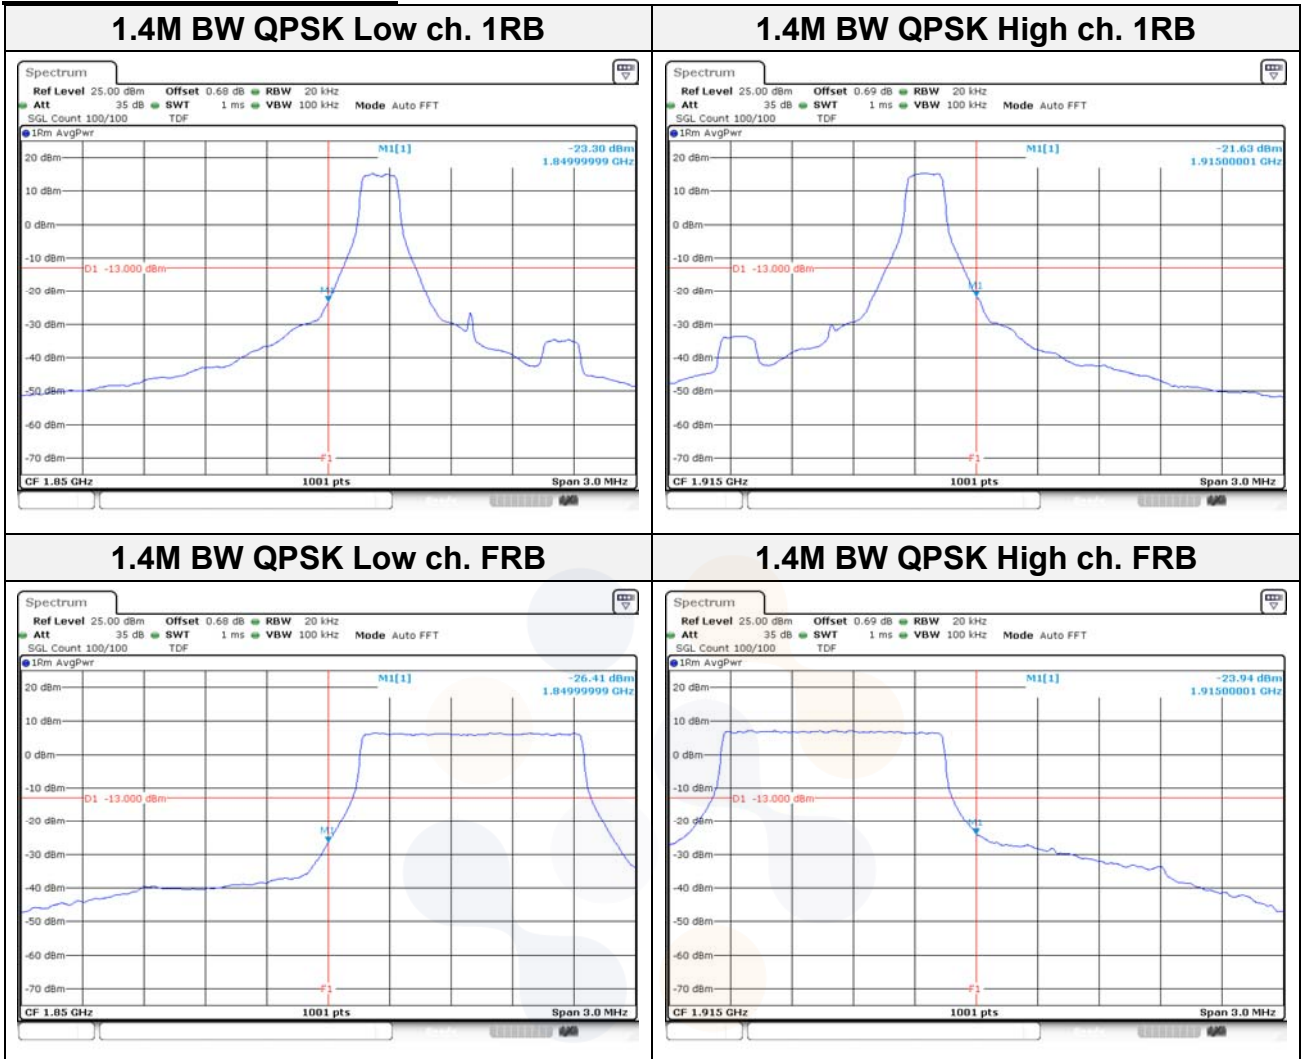

10M BW QPSK Upper extended FRB

Test mode: LTE Band 13

5M BW QPSK Lower extended 1RB

5M BW QPSK Upper extended 1RB

5M BW QPSK Lower extended FRB

5M BW QPSK Upper extended FRB

10M BW QPSK Mid ch. Lower 1RB

10M BW QPSK Mid ch. Upper 1RB

10M BW QPSK Mid ch. Lower FRB

10M BW QPSK Mid ch. Upper FRB

10M BW QPSK Lower extended 1RB

10M BW QPSK Upper extended 1RB

10M BW QPSK Lower extended FRB

10M BW QPSK Upper extended FRB

Test mode: LTE Band 25/2