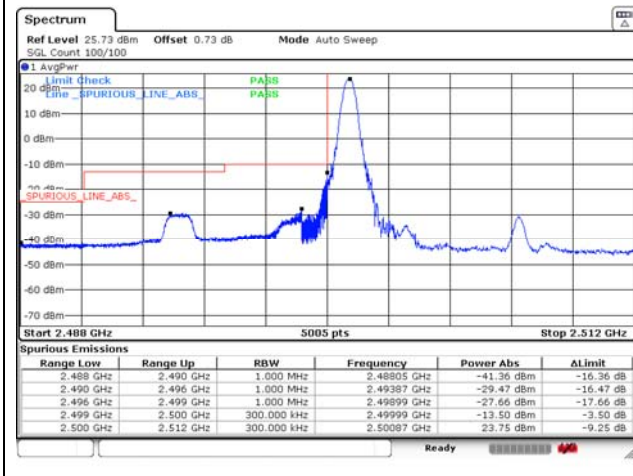

15M BW QPSK Low ch. 1RB

15M BW QPSK High ch. 1RB

15M BW QPSK Low ch. FRB

15M BW QPSK High ch. FRB

20M BW QPSK Low ch. 1RB

20M BW QPSK High ch. 1RB

20M BW QPSK Low ch. FRB

20M BW QPSK High ch. FRB

Test mode: LTE Band 12

1.4M BW QPSK Low ch. 1RB

1.4M BW QPSK High ch. 1RB

1.4M BW QPSK Low ch. FRB

1.4M BW QPSK High ch. FRB

1.4M BW QPSK Lower extended 1RB

1.4M BW QPSK Upper extended 1RB

1.4M BW QPSK Lower extended FRB