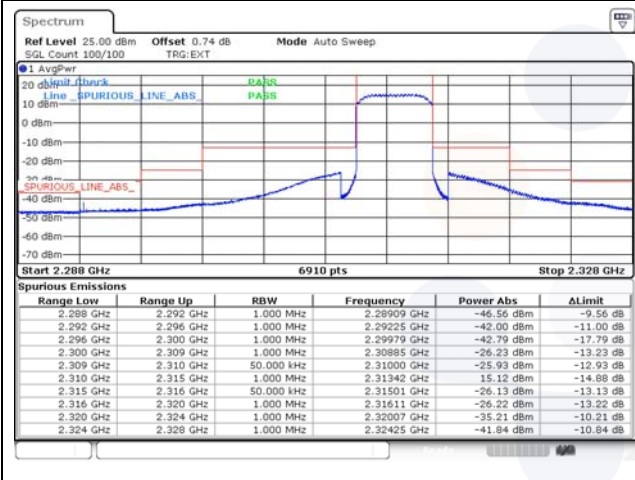

5M BW QPSK Low ch. FRB

5M BW QPSK High ch. 1RB_Left

5M BW QPSK High ch. 1RB_Right

5M BW QPSK High ch. FRB

10M BW QPSK Mid ch. 1RB_Left

10M BW QPSK Mid ch. 1RB_Right

10M BW QPSK Mid ch. FRB

Test mode: LTE Band 40(L)

5M BW QPSK Low ch. 1RB

5M BW QPSK Low ch. FRB

5M BW QPSK High ch. 1RB

5M BW QPSK High ch. FRB

10M BW QPSK Mid ch. 1RB

10M BW QPSK Mid ch. FRB

Test mode: LTE Band 40(U)

5M BW QPSK Low ch. 1RB

5M BW QPSK Low ch. FRB

5M BW QPSK High ch. 1RB

5M BW QPSK High ch. FRB