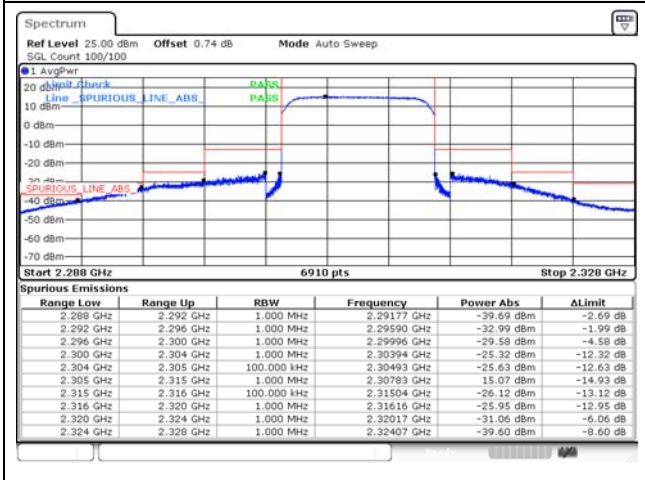

15M BW QPSK High ch. FRB

15M BW QPSK Lower extended 1RB

15M BW QPSK Upper extended 1RB

15M BW QPSK Lower extended FRB

15M BW QPSK Upper extended FRB

Test mode: LTE Band 30

5M BW QPSK Low ch. 1RB_Left

5M BW QPSK Low ch. 1RB_Right

5M BW QPSK Low ch. FRB

5M BW QPSK High ch. 1RB_Left

5M BW QPSK High ch. 1RB_Right

5M BW QPSK High ch. FRB

10M BW QPSK Mid ch. 1RB_Left

10M BW QPSK Mid ch. 1RB_Right

10M BW QPSK Mid ch. FRB

Test mode: LTE Band 40(L)

5M BW QPSK Low ch. 1RB

5M BW QPSK Low ch. FRB

5M BW QPSK High ch. 1RB

5M BW QPSK High ch. FRB

10M BW QPSK Mid ch. 1RB

10M BW QPSK Mid ch. FRB

Test mode: LTE Band 40(U)

5M BW QPSK Low ch. 1RB