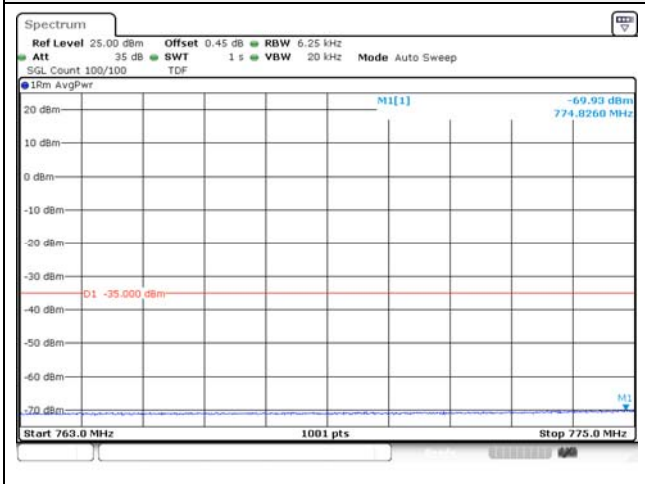

10M BW QPSK Lower extended 1RB