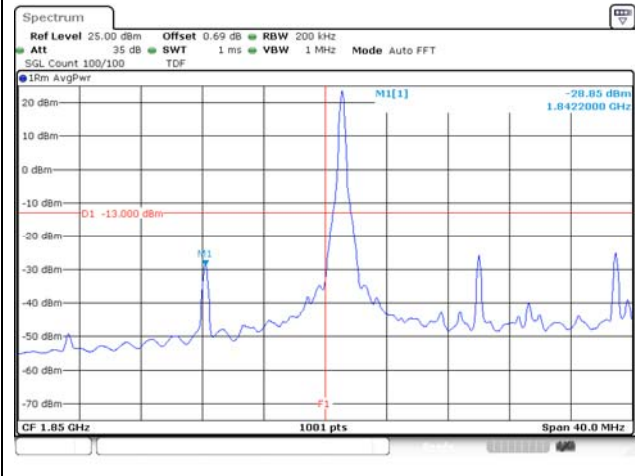

10M BW QPSK Low ch. 1RB

10M BW QPSK High ch. 1RB

10M BW QPSK Low ch. FRB

10M BW QPSK High ch. FRB

15M BW QPSK Low ch. 1RB

15M BW QPSK High ch. 1RB

15M BW QPSK Low ch. FRB

15M BW QPSK High ch. FRB

20M BW QPSK Low ch. 1RB

20M BW QPSK High ch. 1RB

20M BW QPSK Low ch. FRB

20M BW QPSK High ch. FRB

Test mode: LTE Band 26

1.4M BW QPSK Low ch. 1RB

1.4M BW QPSK High ch. 1RB

1.4M BW QPSK Low ch. FRB