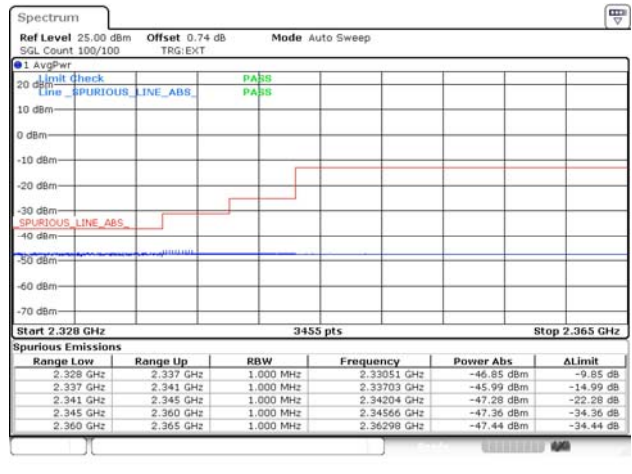

5M BW QPSK Low ch. FRB

5M BW QPSK High ch. 1RB_Left

5M BW QPSK High ch. 1RB_Right

5M BW QPSK High ch. FRB

10M BW QPSK Mid ch. 1RB_Left

10M BW QPSK Mid ch. 1RB_Right

10M BW QPSK Mid ch. FRB

Test mode: LTE Band 40(L)

5M BW QPSK Low ch. 1RB

5M BW QPSK Low ch. FRB

5M BW QPSK High ch. 1RB

5M BW QPSK High ch. FRB

10M BW QPSK Mid ch. 1RB

10M BW QPSK Mid ch. FRB

Test mode: LTE Band 40(U)

5M BW QPSK Low ch. 1RB

5M BW QPSK Low ch. FRB

5M BW QPSK High ch. 1RB

5M BW QPSK High ch. FRB