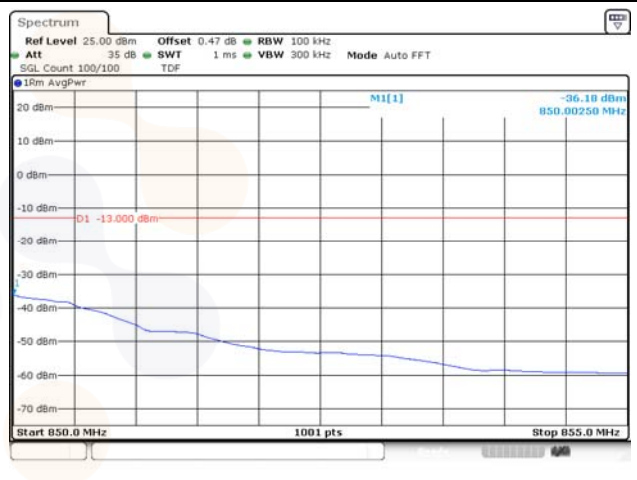

1.4M BW QPSK High ch. FRB

1.4M BW QPSK Lower extended 1RB

1.4M BW QPSK Upper extended 1RB

1.4M BW QPSK Lower extended FRB

1.4M BW QPSK Upper extended FRB

3M BW QPSK Low ch. 1RB

3M BW QPSK High ch. 1RB

3M BW QPSK Low ch. FRB