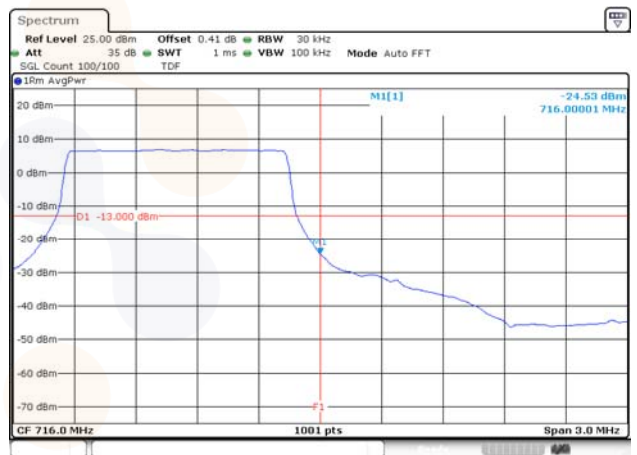

Test mode: LTE Band 12

1.4M BW QPSK Low ch. 1RB

1.4M BW QPSK High ch. 1RB

1.4M BW QPSK Low ch. FRB

1.4M BW QPSK High ch. FRB

1.4M BW QPSK Lower extended 1RB

1.4M BW QPSK Upper extended 1RB

1.4M BW QPSK Lower extended FRB