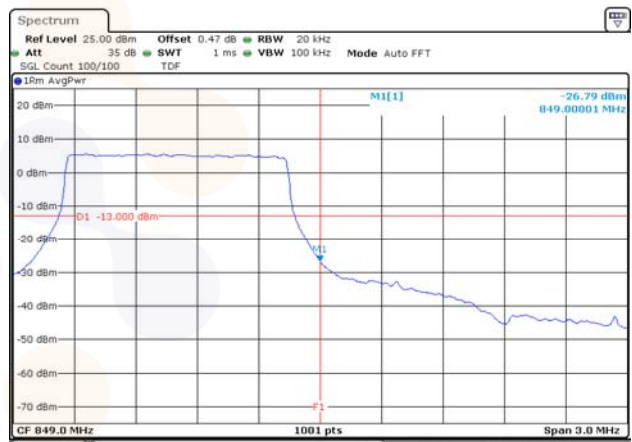

1.4M BW QPSK High ch. FRB