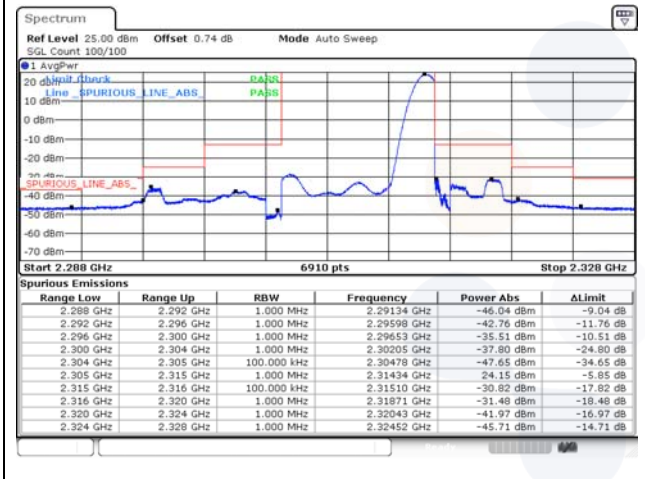

5M BW QPSK Low ch. FRB

5M BW QPSK High ch. 1RB_Left

5M BW QPSK High ch. 1RB_Right

5M BW QPSK High ch. FRB

10M BW QPSK Mid ch. 1RB_Left

10M BW QPSK Mid ch. 1RB_Right

10M BW QPSK Mid ch. FRB

Test mode: LTE Band 40(L)

5M BW QPSK Low ch. 1RB

5M BW QPSK Low ch. FRB

5M BW QPSK High ch. 1RB

5M BW QPSK High ch. FRB

10M BW QPSK Mid ch. 1RB

10M BW QPSK Mid ch. FRB

Test mode: LTE Band 40(U)

5M BW QPSK Low ch. 1RB