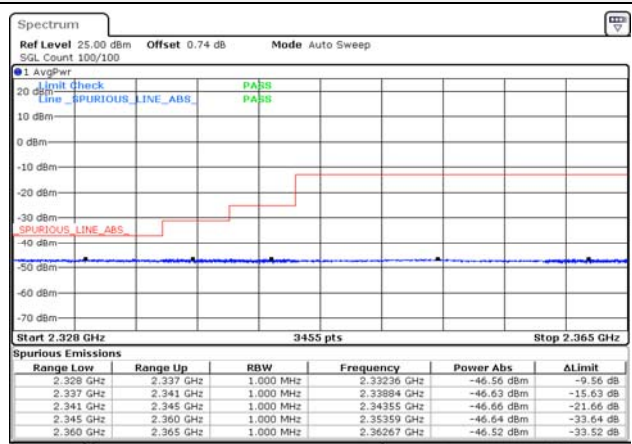

10M BW QPSK High ch. FRB

10M BW QPSK Lower extended 1RB

10M BW QPSK Upper extended 1RB

10M BW QPSK Lower extended FRB

10M BW QPSK Upper extended FRB

15M BW QPSK Low ch. 1RB

15M BW QPSK High ch. 1RB

15M BW QPSK Low ch. FRB

15M BW QPSK High ch. FRB

15M BW QPSK Lower extended 1RB

15M BW QPSK Upper extended 1RB

15M BW QPSK Lower extended FRB

15M BW QPSK Upper extended FRB

Test mode: LTE Band 30

5M BW QPSK Low ch. 1RB_Left

5M BW QPSK Low ch. 1RB_Right

5M BW QPSK Low ch. FRB

5M BW QPSK High ch. 1RB_Left

5M BW QPSK High ch. 1RB_Right

5M BW QPSK High ch. FRB

10M BW QPSK Mid ch. 1RB_Left

10M BW QPSK Mid ch. 1RB_Right

10M BW QPSK Mid ch. FRB

Test mode: LTE Band 40(L)