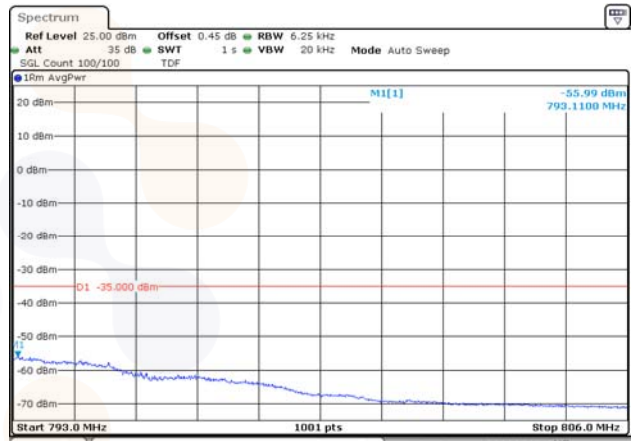

10M BW QPSK Upper extended FRB

Test mode: LTE Band 13

5M BW QPSK Lower extended 1RB

5M BW QPSK Upper extended 1RB

5M BW QPSK Lower extended FRB

5M BW QPSK Upper extended FRB

10M BW QPSK Mid ch. Lower 1RB

10M BW QPSK Mid ch. Upper 1RB

10M BW QPSK Mid ch. Lower FRB

10M BW QPSK Mid ch. Upper FRB

10M BW QPSK Lower extended 1RB

10M BW QPSK Upper extended 1RB

10M BW QPSK Lower extended FRB

10M BW QPSK Upper extended FRB

Test mode: LTE Band 25/2