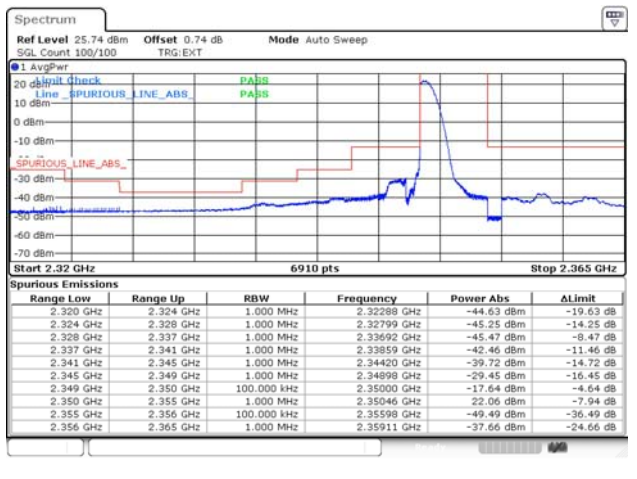

5M BW QPSK Low ch. FRB

5M BW QPSK High ch. 1RB_Left

5M BW QPSK High ch. 1RB_Right

5M BW QPSK High ch. FRB

10M BW QPSK Mid ch. 1RB_Left

10M BW QPSK Mid ch. 1RB_Right

10M BW QPSK Mid ch. FRB

Test mode: LTE Band 40(L)

5M BW QPSK Low ch. 1RB

5M BW QPSK Low ch. FRB

5M BW QPSK High ch. 1RB

5M BW QPSK High ch. FRB

10M BW QPSK Mid ch. 1RB

10M BW QPSK Mid ch. FRB

Test mode: LTE Band 40(U)

5M BW QPSK Low ch. 1RB

5M BW QPSK Low ch. FRB

5M BW QPSK High ch. 1RB

5M BW QPSK High ch. FRB