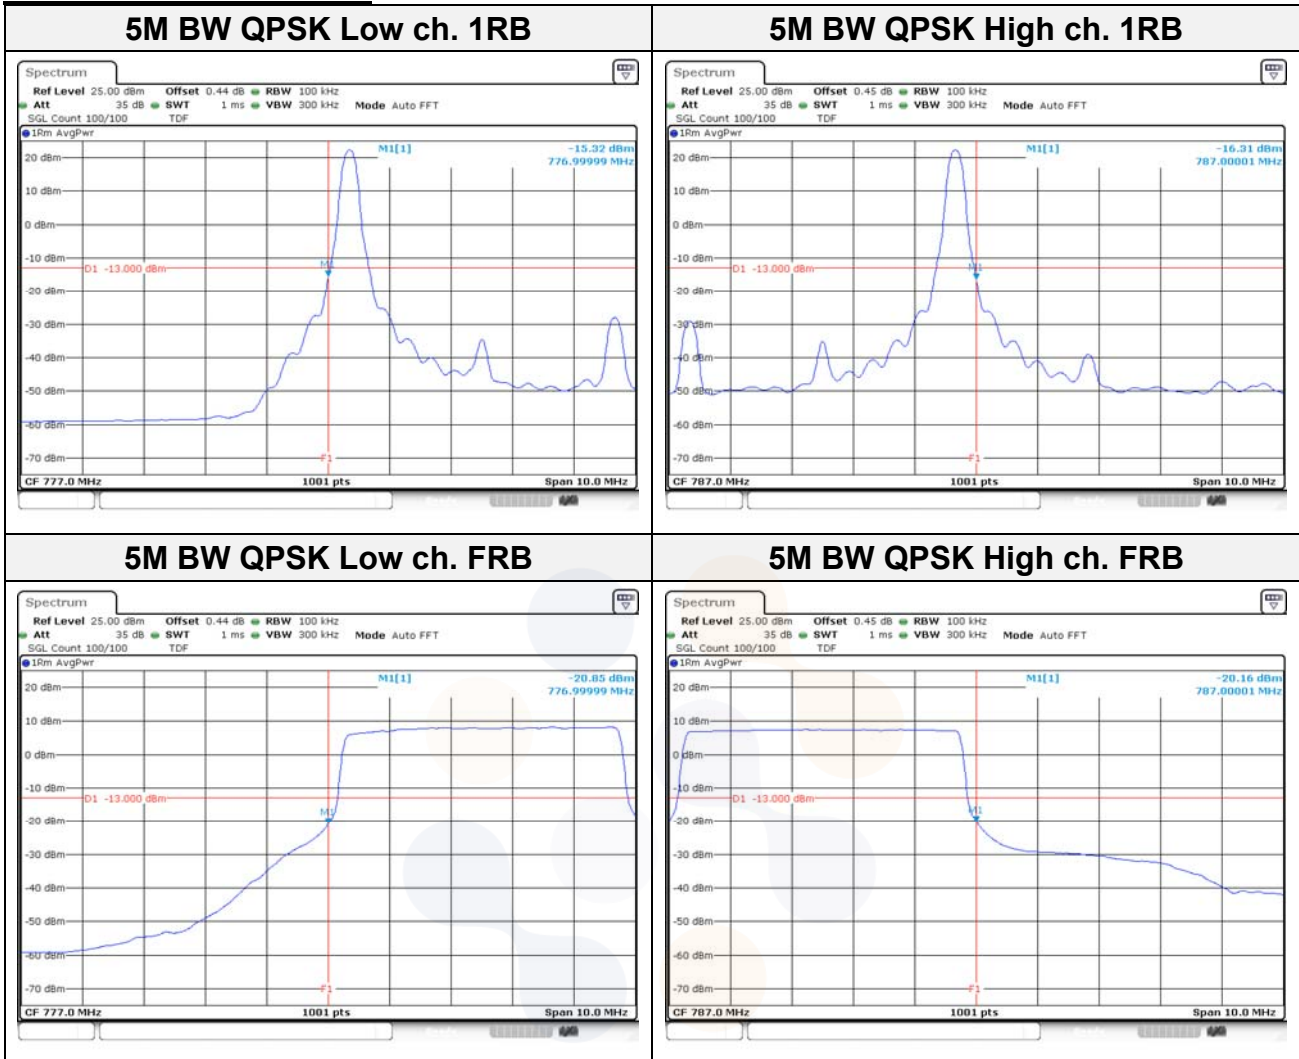

5M BW QPSK Upper extended FRB

10M BW QPSK Low ch. 1RB

10M BW QPSK High ch. 1RB

10M BW QPSK Low ch. FRB

10M BW QPSK High ch. FRB

10M BW QPSK Lower extended 1RB

10M BW QPSK Upper extended 1RB

10M BW QPSK Lower extended FRB

10M BW QPSK Upper extended FRB

Test mode: LTE Band 13

5M BW QPSK Lower extended 1RB

5M BW QPSK Upper extended 1RB

5M BW QPSK Lower extended FRB

5M BW QPSK Upper extended FRB

10M BW QPSK Mid ch. Lower 1RB

10M BW QPSK Mid ch. Upper 1RB