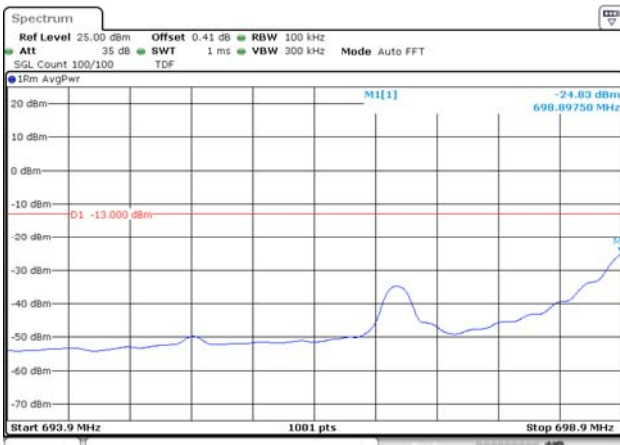

Test mode: LTE Band 12

1.4M BW QPSK Low ch. 1RB

1.4M BW QPSK High ch. 1RB

1.4M BW QPSK Low ch. FRB

1.4M BW QPSK High ch. FRB

1.4M BW QPSK Lower extended 1RB

1.4M BW QPSK Upper extended 1RB

1.4M BW QPSK Lower extended FRB