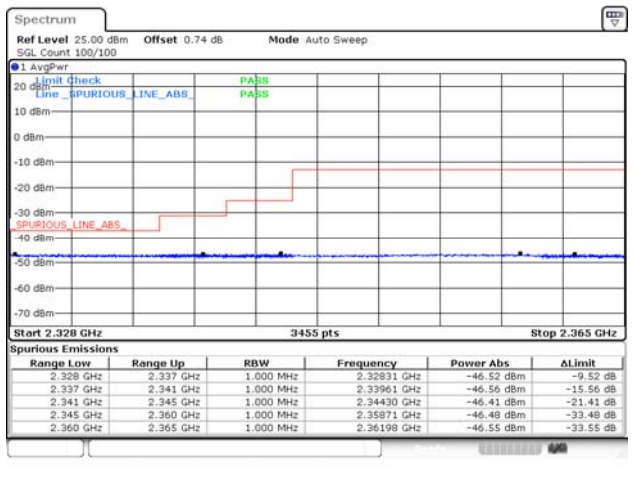

15M BW QPSK High ch. FRB

15M BW QPSK Lower extended 1RB

15M BW QPSK Upper extended 1RB

15M BW QPSK Lower extended FRB

15M BW QPSK Upper extended FRB

Test mode: LTE Band 30

5M BW QPSK Low ch. 1RB_Left

5M BW QPSK Low ch. 1RB_Right

5M BW QPSK Low ch. FRB

5M BW QPSK High ch. 1RB_Left

5M BW QPSK High ch. 1RB_Right

5M BW QPSK High ch. FRB

10M BW QPSK Mid ch. 1RB_Left

10M BW QPSK Mid ch. 1RB_Right

10M BW QPSK Mid ch. FRB

Test mode: LTE Band 40(L)

5M BW QPSK Low ch. 1RB

5M BW QPSK Low ch. FRB

5M BW QPSK High ch. 1RB

5M BW QPSK High ch. FRB

10M BW QPSK Mid ch. 1RB

10M BW QPSK Mid ch. FRB

Test mode: LTE Band 40(U)

5M BW QPSK Low ch. 1RB