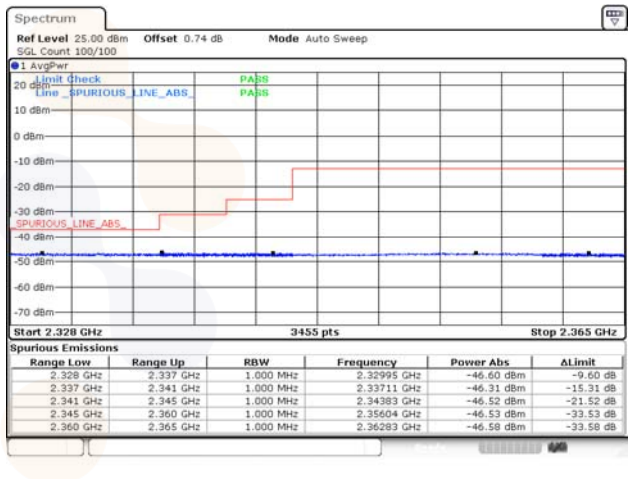

15M BW QPSK High ch. FRB

15M BW QPSK Lower extended 1RB

15M BW QPSK Upper extended 1RB

15M BW QPSK Lower extended FRB

15M BW QPSK Upper extended FRB

Test mode: LTE Band 30

5M BW QPSK Low ch. 1RB_Left

5M BW QPSK Low ch. 1RB_Right

5M BW QPSK Low ch. FRB

5M BW QPSK High ch. 1RB_Left

5M BW QPSK High ch. 1RB_Right

5M BW QPSK High ch. FRB

10M BW QPSK Mid ch. 1RB_Left

10M BW QPSK Mid ch. 1RB_Right

10M BW QPSK Mid ch. FRB

Test mode: LTE Band 40(L)

5M BW QPSK Low ch. 1RB

5M BW QPSK Low ch. FRB

5M BW QPSK High ch. 1RB

5M BW QPSK High ch. FRB

10M BW QPSK Mid ch. 1RB

10M BW QPSK Mid ch. FRB

Test mode: LTE Band 40(U)

5M BW QPSK Low ch. 1RB