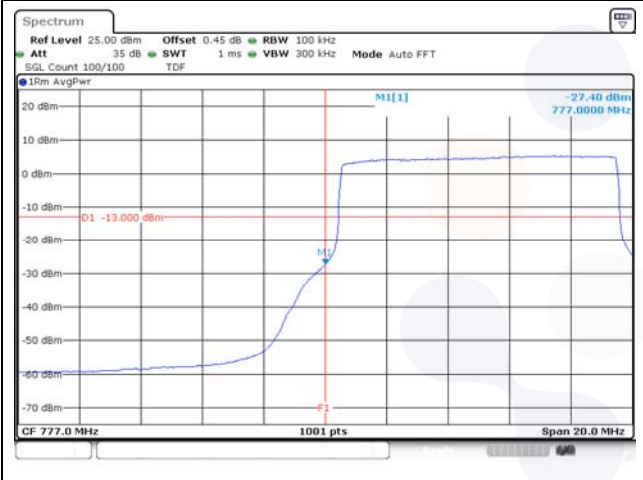

10M BW QPSK Mid ch. Lower FRB