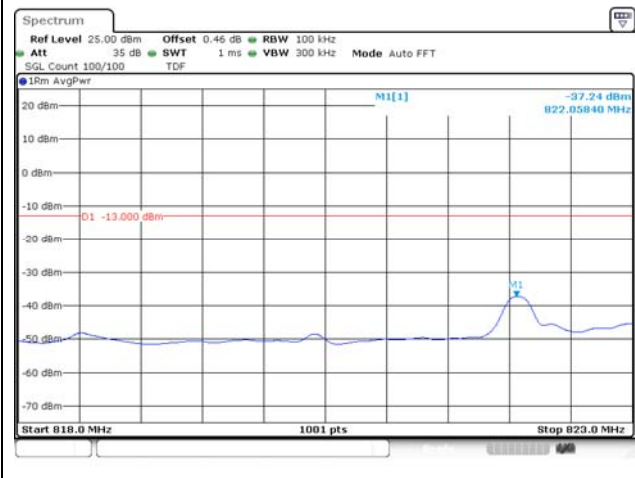

1.4M BW QPSK Lower extended 1RB