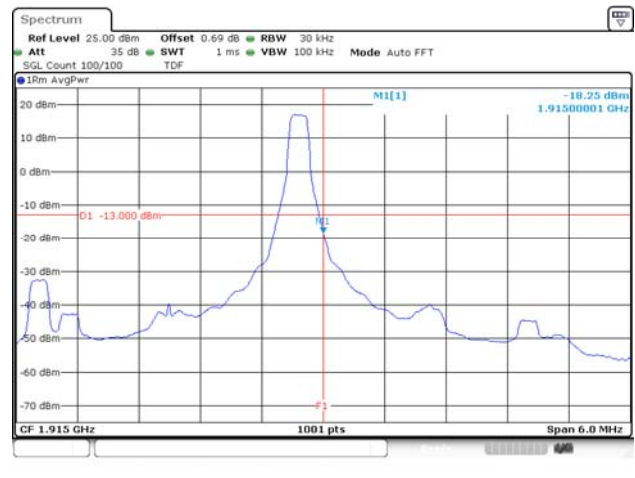

3M BW QPSK High ch. 1RB