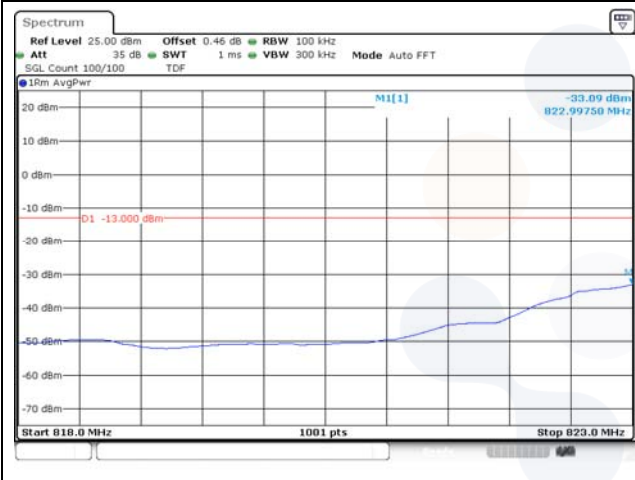

1.4M BW QPSK High ch. FRB

1.4M BW QPSK Lower extended 1RB

1.4M BW QPSK Upper extended 1RB

1.4M BW QPSK Lower extended FRB

1.4M BW QPSK Upper extended FRB

3M BW QPSK Low ch. 1RB

3M BW QPSK High ch. 1RB

3M BW QPSK Low ch. FRB