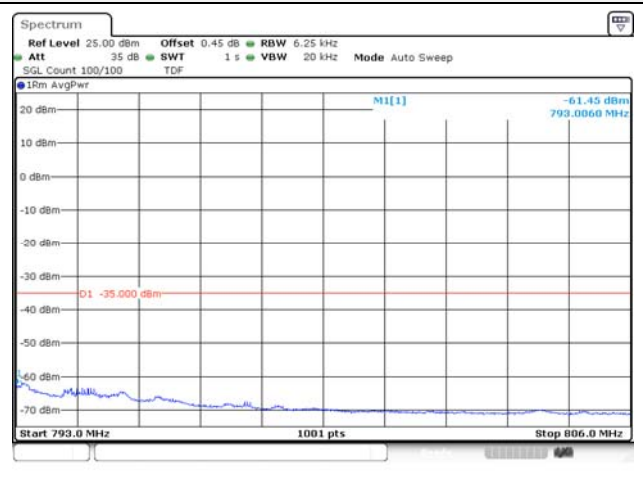

10M BW QPSK Mid ch. Lower FRB

10M BW QPSK Mid ch. Upper FRB

10M BW QPSK Lower extended 1RB

10M BW QPSK Upper extended 1RB

10M BW QPSK Lower extended FRB

10M BW QPSK Upper extended FRB

Test mode: LTE Band 25/2