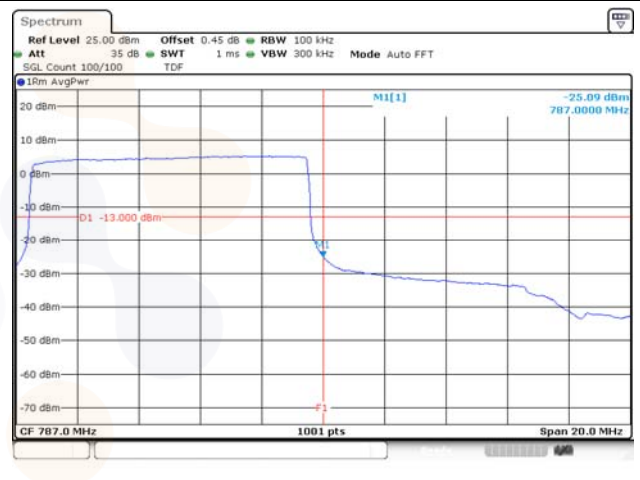

10M BW QPSK Mid ch. Upper FRB