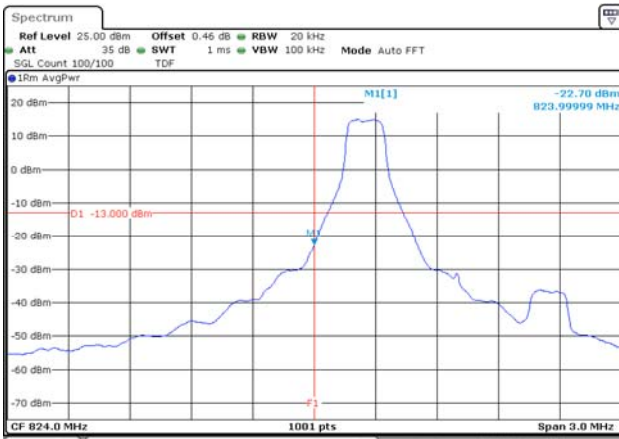

20M BW QPSK Low ch. 1RB

20M BW QPSK High ch. 1RB

20M BW QPSK Low ch. FRB

20M BW QPSK High ch. FRB

Test mode: LTE Band 26

1.4M BW QPSK Low ch. 1RB

1.4M BW QPSK High ch. 1RB

1.4M BW QPSK Low ch. FRB