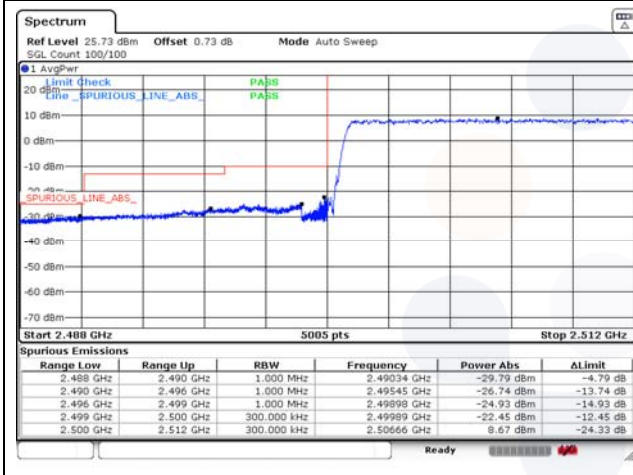

15M BW QPSK Low ch. 1RB

15M BW QPSK High ch. 1RB

15M BW QPSK Low ch. FRB

15M BW QPSK High ch. FRB

20M BW QPSK Low ch. 1RB

20M BW QPSK High ch. 1RB

20M BW QPSK Low ch. FRB

20M BW QPSK High ch. FRB

Test mode: LTE Band 12

1.4M BW QPSK Low ch. 1RB

1.4M BW QPSK High ch. 1RB

1.4M BW QPSK Low ch. FRB

1.4M BW QPSK High ch. FRB

1.4M BW QPSK Lower extended 1RB

1.4M BW QPSK Upper extended 1RB

1.4M BW QPSK Lower extended FRB