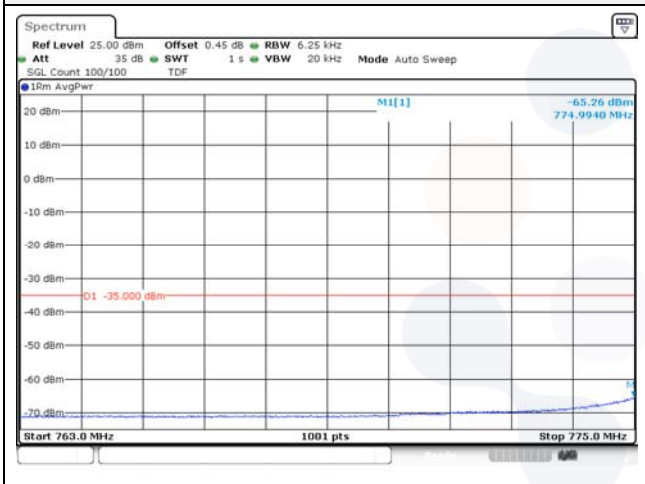

10M BW QPSK Mid ch. Lower FRB

10M BW QPSK Mid ch. Upper FRB

10M BW QPSK Lower extended 1RB

10M BW QPSK Upper extended 1RB

10M BW QPSK Lower extended FRB

10M BW QPSK Upper extended FRB

Test mode: LTE Band 25/2