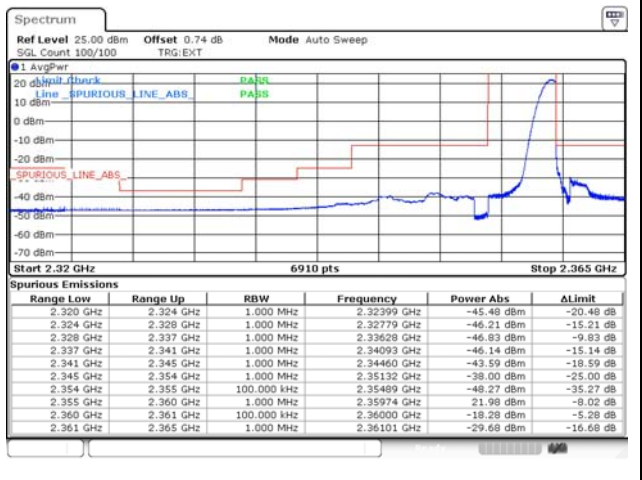

5M BW QPSK Low ch. FRB

5M BW QPSK High ch. 1RB_Left

5M BW QPSK High ch. 1RB_Right

5M BW QPSK High ch. FRB

10M BW QPSK Mid ch. 1RB_Left

10M BW QPSK Mid ch. 1RB_Right

10M BW QPSK Mid ch. FRB

Test mode: LTE Band 40(L)

5M BW QPSK Low ch. 1RB

5M BW QPSK Low ch. FRB

5M BW QPSK High ch. 1RB

5M BW QPSK High ch. FRB

10M BW QPSK Mid ch. 1RB

10M BW QPSK Mid ch. FRB

Test mode: LTE Band 40(U)

5M BW QPSK Low ch. 1RB

5M BW QPSK Low ch. FRB

5M BW QPSK High ch. 1RB

5M BW QPSK High ch. FRB