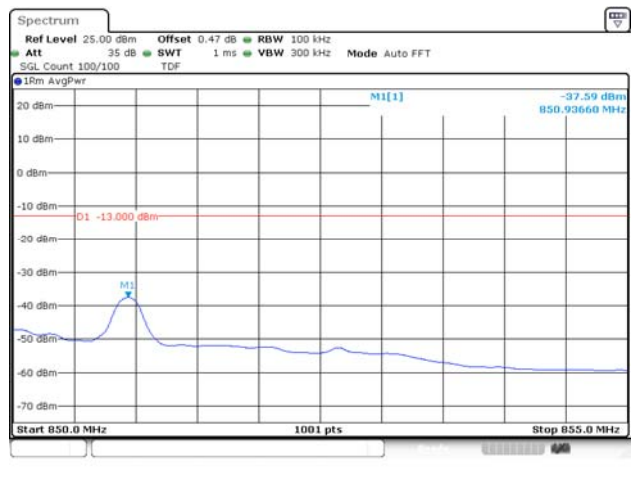

1.4M BW QPSK Upper extended 1RB