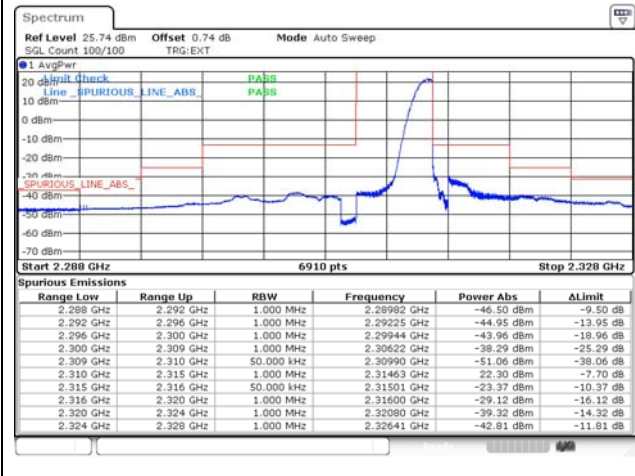

15M BW QPSK High ch. FRB

15M BW QPSK Lower extended 1RB

15M BW QPSK Upper extended 1RB

15M BW QPSK Lower extended FRB

15M BW QPSK Upper extended FRB

Test mode: LTE Band 30

5M BW QPSK Low ch. 1RB_Left

5M BW QPSK Low ch. 1RB_Right

5M BW QPSK Low ch. FRB

5M BW QPSK High ch. 1RB_Left

5M BW QPSK High ch. 1RB_Right

5M BW QPSK High ch. FRB

10M BW QPSK Mid ch. 1RB_Left

10M BW QPSK Mid ch. 1RB_Right

10M BW QPSK Mid ch. FRB

Test mode: LTE Band 40(L)

5M BW QPSK Low ch. 1RB

5M BW QPSK Low ch. FRB

5M BW QPSK High ch. 1RB

5M BW QPSK High ch. FRB

10M BW QPSK Mid ch. 1RB

10M BW QPSK Mid ch. FRB

Test mode: LTE Band 40(U)

5M BW QPSK Low ch. 1RB