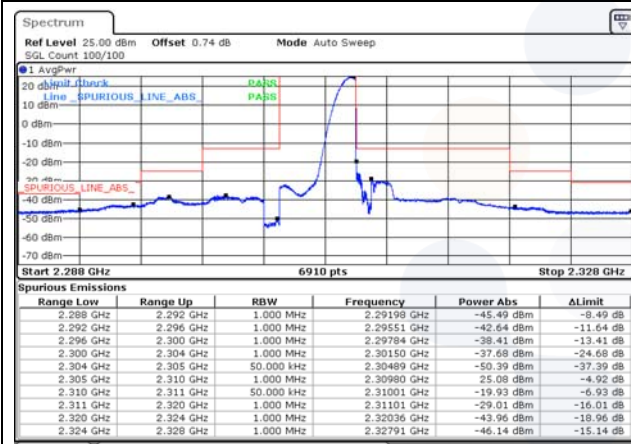

15M BW QPSK High ch. FRB

15M BW QPSK Lower extended 1RB

15M BW QPSK Upper extended 1RB

15M BW QPSK Lower extended FRB

15M BW QPSK Upper extended FRB

Test mode: LTE Band 30

5M BW QPSK Low ch. 1RB_Left

5M BW QPSK Low ch. 1RB_Right