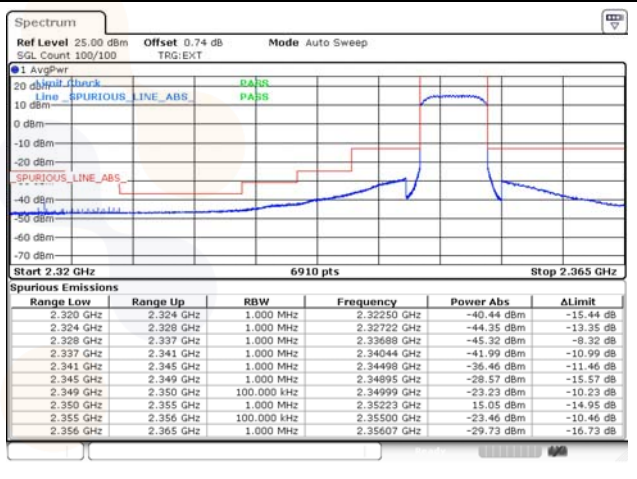

5M BW QPSK Low ch. FRB