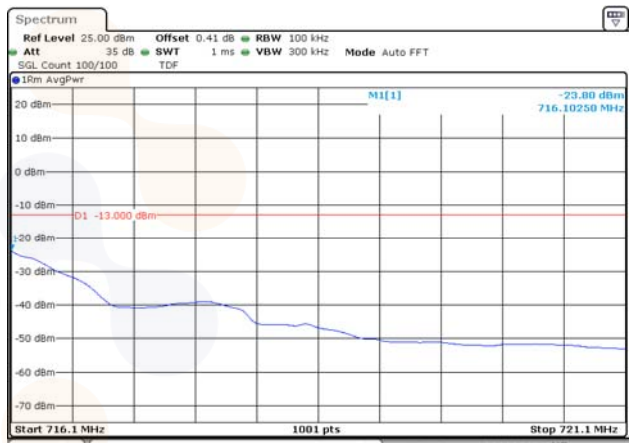

1.4M BW QPSK Upper extended FRB