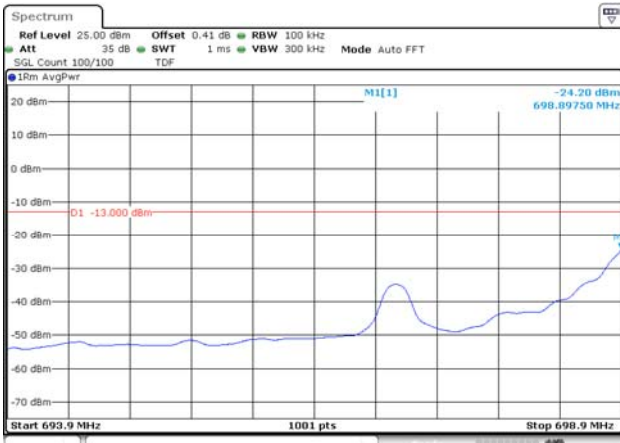

1.4M BW QPSK Upper extended FRB

3M BW QPSK Low ch. 1RB

3M BW QPSK High ch. 1RB

3M BW QPSK Low ch. FRB

3M BW QPSK High ch. FRB

3M BW QPSK Lower extended 1RB

3M BW QPSK Upper extended 1RB

3M BW QPSK Lower extended FRB