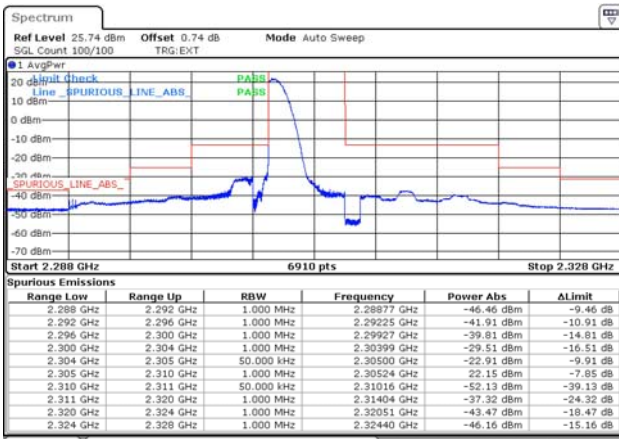

15M BW QPSK High ch. FRB

15M BW QPSK Lower extended 1RB

15M BW QPSK Upper extended 1RB

15M BW QPSK Lower extended FRB

15M BW QPSK Upper extended FRB

Test mode: LTE Band 30

5M BW QPSK Low ch. 1RB_Left

5M BW QPSK Low ch. 1RB_Right

5M BW QPSK Low ch. FRB

5M BW QPSK High ch. 1RB_Left

5M BW QPSK High ch. 1RB_Right

5M BW QPSK High ch. FRB

10M BW QPSK Mid ch. 1RB_Left

10M BW QPSK Mid ch. 1RB_Right

10M BW QPSK Mid ch. FRB

Test mode: LTE Band 40(L)

5M BW QPSK Low ch. 1RB

5M BW QPSK Low ch. FRB

5M BW QPSK High ch. 1RB

5M BW QPSK High ch. FRB

10M BW QPSK Mid ch. 1RB

10M BW QPSK Mid ch. FRB

Test mode: LTE Band 40(U)

5M BW QPSK Low ch. 1RB