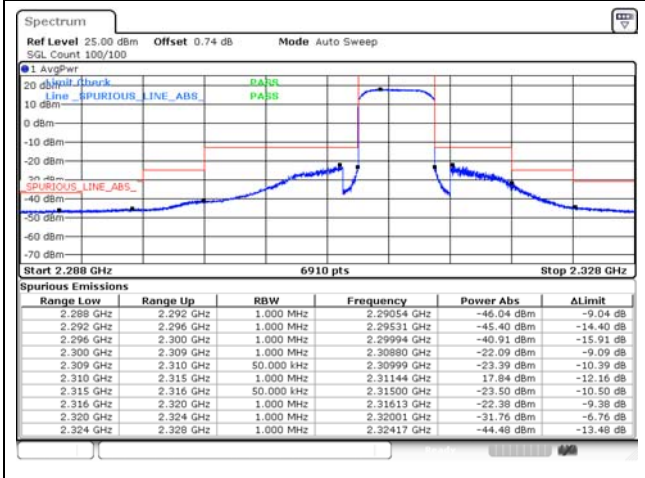

5M BW QPSK Low ch. FRB

5M BW QPSK High ch. 1RB_Left

5M BW QPSK High ch. 1RB_Right

5M BW QPSK High ch. FRB

10M BW QPSK Mid ch. 1RB_Left

10M BW QPSK Mid ch. 1RB_Right

10M BW QPSK Mid ch. FRB

Test mode: LTE Band 40(L)

5M BW QPSK Low ch. 1RB

5M BW QPSK Low ch. FRB

5M BW QPSK High ch. 1RB

5M BW QPSK High ch. FRB

10M BW QPSK Mid ch. 1RB

10M BW QPSK Mid ch. FRB

Test mode: LTE Band 40(U)

5M BW QPSK Low ch. 1RB