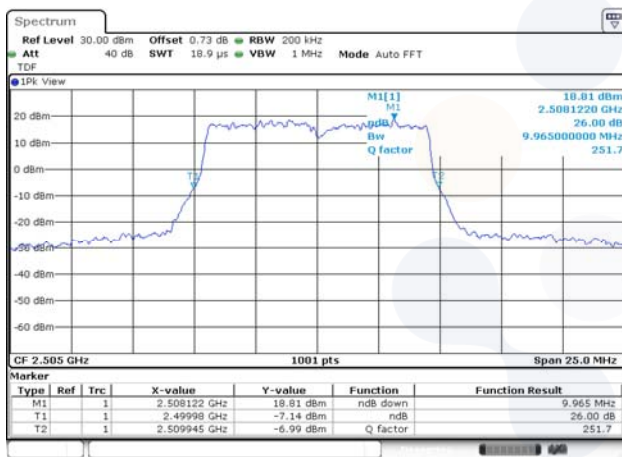

Test mode: LTE Band 41 (PC2 - FCC)

5M BW QPSK Mid ch.

5M BW 16QAM Mid ch.

10M BW QPSK Mid ch.

10M BW 16QAM Mid ch.

15M BW QPSK Mid ch.

15M BW 16QAM Mid ch.

20M BW QPSK Mid ch.

20M BW 16QAM Mid ch.

Test mode: LTE Band 41 (PC2 - IC)

5M BW QPSK Low ch.

5M BW 16QAM Low ch.

10M BW QPSK Low ch.

10M BW 16QAM Low ch.

15M BW QPSK Low ch.

15M BW 16QAM Low ch.

20M BW QPSK Low ch.

20M BW 16QAM Low ch.

Test mode: LTE Band 66/4

1.4M BW QPSK Mid ch.

1.4M BW 16QAM Mid ch.

3M BW QPSK Mid ch.

3M BW 16QAM Mid ch.

5M BW QPSK Mid ch.