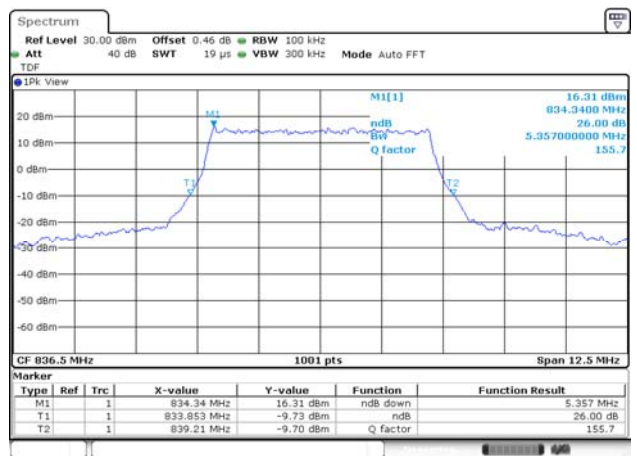

10M BW QPSK Mid ch.

10M BW 16QAM Mid ch.

15M BW QPSK Mid ch.

15M BW 16QAM Mid ch.

20M BW QPSK Mid ch.

20M BW 16QAM Mid ch.

Test mode: LTE Band 26

1.4M BW QPSK Mid ch.

1.4M BW 16QAM Mid ch.

3M BW QPSK Mid ch.

3M BW 16QAM Mid ch.

5M BW QPSK Mid ch.

5M BW 16QAM Mid ch.

10M BW QPSK Mid ch.

10M BW 16QAM Mid ch.

15M BW QPSK Mid ch.

15M BW 16QAM Mid ch.

Test mode: LTE Band 30

Test mode: LTE Band 40(L)

Test mode: LTE Band 40(U)

5M BW QPSK Mid ch.

5M BW 16QAM Mid ch.

10M BW QPSK Mid ch.

10M BW 16QAM Mid ch.