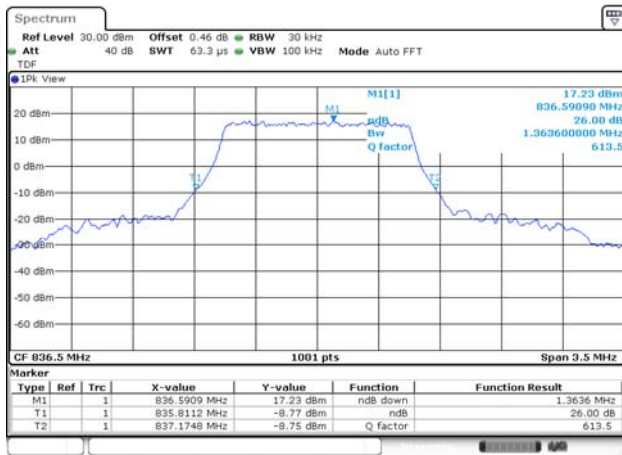

10M BW QPSK Mid ch.

10M BW 16QAM Mid ch.

15M BW QPSK Mid ch.

15M BW 16QAM Mid ch.

20M BW QPSK Mid ch.

20M BW 16QAM Mid ch.

Test mode: LTE Band 26

1.4M BW QPSK Mid ch.

1.4M BW 16QAM Mid ch.

3M BW QPSK Mid ch.

3M BW 16QAM Mid ch.

5M BW QPSK Mid ch.

5M BW 16QAM Mid ch.

10M BW QPSK Mid ch.

10M BW 16QAM Mid ch.

15M BW QPSK Mid ch.

15M BW 16QAM Mid ch.

Test mode: LTE Band 30

Test mode: LTE Band 40(L)

Test mode: LTE Band 40(U)

5M BW QPSK Mid ch.

5M BW 16QAM Mid ch.

10M BW QPSK Mid ch.

10M BW 16QAM Mid ch.