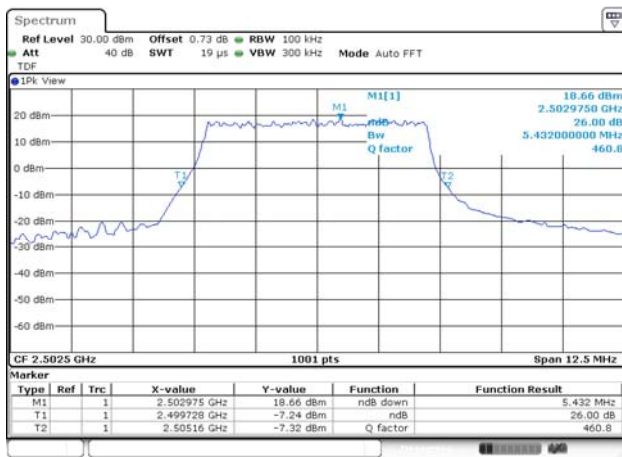

Test mode: LTE Band 41 (PC2 - FCC)

5M BW QPSK Mid ch.

5M BW 16QAM Mid ch.

10M BW QPSK Mid ch.

10M BW 16QAM Mid ch.

15M BW QPSK Mid ch.

15M BW 16QAM Mid ch.

20M BW QPSK Mid ch.

20M BW 16QAM Mid ch.

Test mode: LTE Band 41 (PC2 - IC)

5M BW QPSK Low ch.

5M BW 16QAM Low ch.

10M BW QPSK Low ch.

10M BW 16QAM Low ch.

15M BW QPSK Low ch.

15M BW 16QAM Low ch.

20M BW QPSK Low ch.

20M BW 16QAM Low ch.

Test mode: LTE Band 66/4

1.4M BW QPSK Mid ch.

1.4M BW 16QAM Mid ch.

3M BW QPSK Mid ch.

3M BW 16QAM Mid ch.

5M BW QPSK Mid ch.