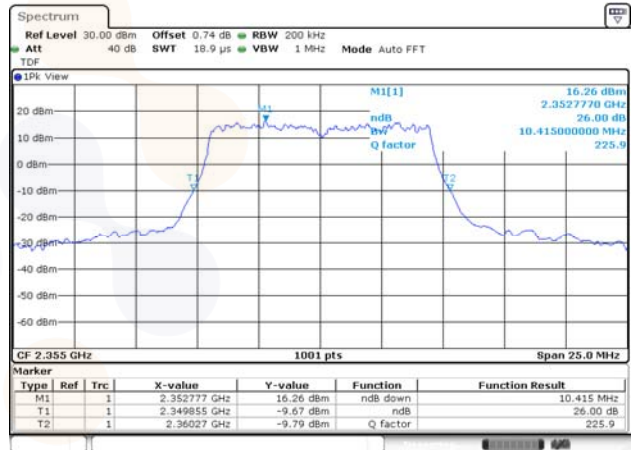

15M BW 16QAM Mid ch.

Test mode: LTE Band 30

Test mode: LTE Band 40(L)

Test mode: LTE Band 40(U)

5M BW QPSK Mid ch.

5M BW 16QAM Mid ch.

10M BW QPSK Mid ch.

10M BW 16QAM Mid ch.

Test mode: LTE Band 41 (PC2 - FCC)

5M BW QPSK Mid ch.

5M BW 16QAM Mid ch.

10M BW QPSK Mid ch.

10M BW 16QAM Mid ch.

15M BW QPSK Mid ch.

15M BW 16QAM Mid ch.

20M BW QPSK Mid ch.