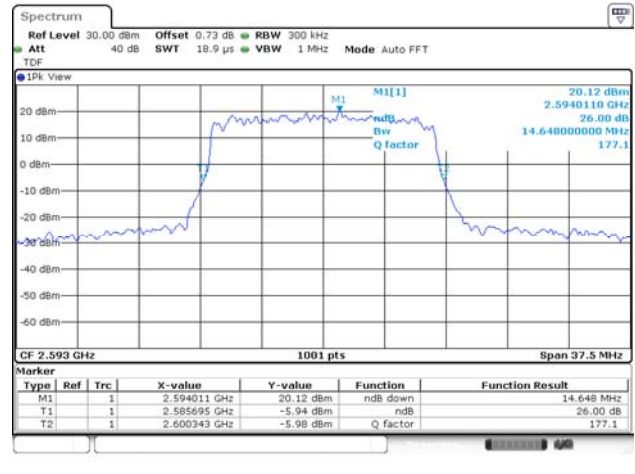

Test mode: LTE Band 41 (PC2 - FCC)

5M BW QPSK Mid ch.

5M BW 16QAM Mid ch.

10M BW QPSK Mid ch.

10M BW 16QAM Mid ch.

15M BW QPSK Mid ch.

15M BW 16QAM Mid ch.

20M BW QPSK Mid ch.

20M BW 16QAM Mid ch.

Test mode: LTE Band 41 (PC2 - IC)

5M BW QPSK Low ch.

5M BW 16QAM Low ch.

10M BW QPSK Low ch.

10M BW 16QAM Low ch.

15M BW QPSK Low ch.

15M BW 16QAM Low ch.

20M BW QPSK Low ch.

20M BW 16QAM Low ch.

Test mode: LTE Band 66/4

1.4M BW QPSK Mid ch.

1.4M BW 16QAM Mid ch.

3M BW QPSK Mid ch.

3M BW 16QAM Mid ch.

5M BW QPSK Mid ch.