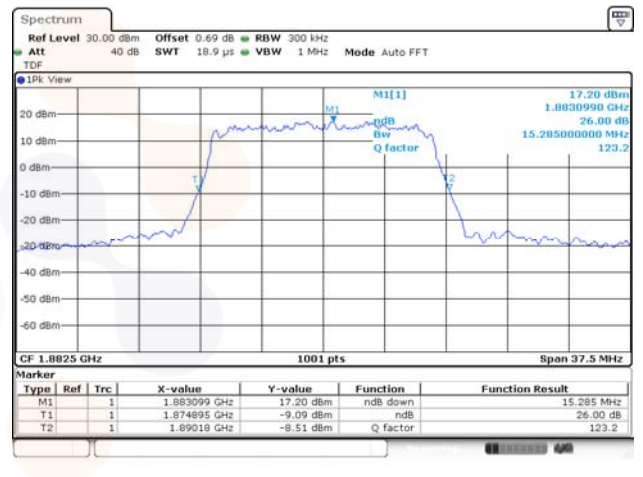

10M BW QPSK Mid ch.

10M BW 16QAM Mid ch.

15M BW QPSK Mid ch.

15M BW 16QAM Mid ch.

20M BW QPSK Mid ch.

20M BW 16QAM Mid ch.

Test mode: LTE Band 26

1.4M BW QPSK Mid ch.

1.4M BW 16QAM Mid ch.

3M BW QPSK Mid ch.

3M BW 16QAM Mid ch.

5M BW QPSK Mid ch.

5M BW 16QAM Mid ch.

10M BW QPSK Mid ch.

10M BW 16QAM Mid ch.

15M BW QPSK Mid ch.

15M BW 16QAM Mid ch.

Test mode: LTE Band 30

Test mode: LTE Band 40(L)

Test mode: LTE Band 40(U)

5M BW QPSK Mid ch.

5M BW 16QAM Mid ch.

10M BW QPSK Mid ch.

10M BW 16QAM Mid ch.