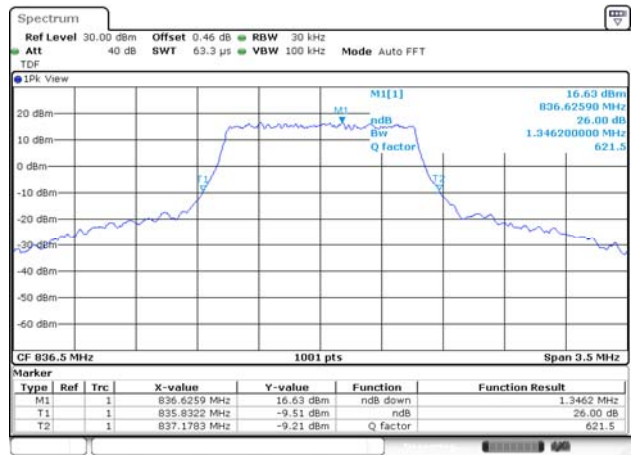

10M BW QPSK Mid ch.

10M BW 16QAM Mid ch.

15M BW QPSK Mid ch.

15M BW 16QAM Mid ch.

20M BW QPSK Mid ch.

20M BW 16QAM Mid ch.

Test mode: LTE Band 26

1.4M BW QPSK Mid ch.

1.4M BW 16QAM Mid ch.

3M BW QPSK Mid ch.

3M BW 16QAM Mid ch.

5M BW QPSK Mid ch.

5M BW 16QAM Mid ch.

10M BW QPSK Mid ch.

10M BW 16QAM Mid ch.

15M BW QPSK Mid ch.

15M BW 16QAM Mid ch.

Test mode: LTE Band 30

Test mode: LTE Band 40(L)

Test mode: LTE Band 40(U)

5M BW QPSK Mid ch.

5M BW 16QAM Mid ch.

10M BW QPSK Mid ch.

10M BW 16QAM Mid ch.