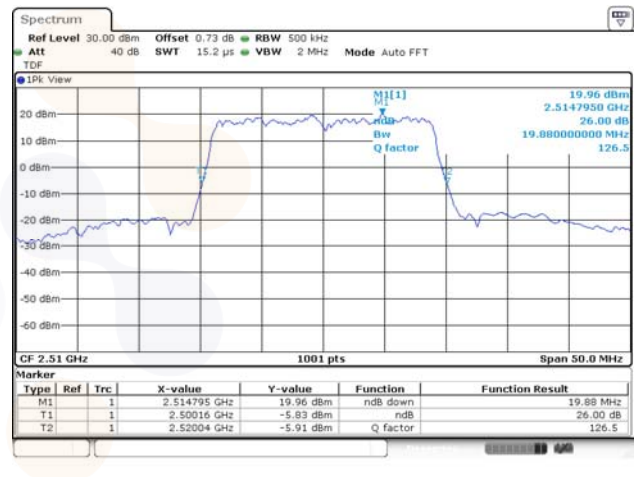

Test mode: LTE Band 41 (PC2 - FCC)

5M BW QPSK Mid ch.

5M BW 16QAM Mid ch.

10M BW QPSK Mid ch.

10M BW 16QAM Mid ch.

15M BW QPSK Mid ch.

15M BW 16QAM Mid ch.

20M BW QPSK Mid ch.

20M BW 16QAM Mid ch.

Test mode: LTE Band 41 (PC2 - IC)

5M BW QPSK Low ch.

5M BW 16QAM Low ch.

10M BW QPSK Low ch.

10M BW 16QAM Low ch.

15M BW QPSK Low ch.

15M BW 16QAM Low ch.

20M BW QPSK Low ch.

20M BW 16QAM Low ch.

Test mode: LTE Band 66/4

1.4M BW QPSK Mid ch.

1.4M BW 16QAM Mid ch.

3M BW QPSK Mid ch.

3M BW 16QAM Mid ch.

5M BW QPSK Mid ch.