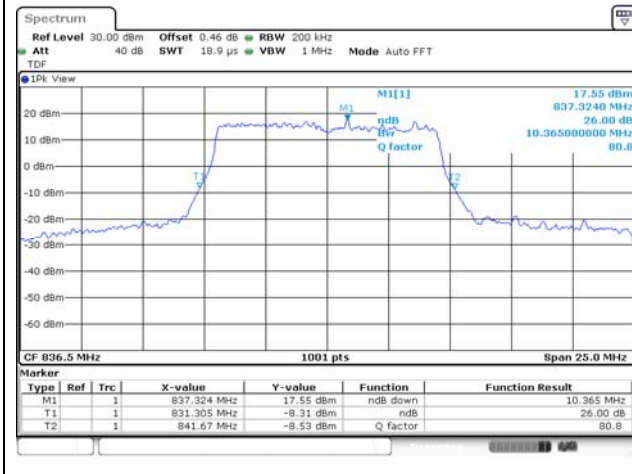

10M BW QPSK Mid ch.

10M BW 16QAM Mid ch.

15M BW QPSK Mid ch.

15M BW 16QAM Mid ch.

20M BW QPSK Mid ch.

20M BW 16QAM Mid ch.

Test mode: LTE Band 26

1.4M BW QPSK Mid ch.

1.4M BW 16QAM Mid ch.

3M BW QPSK Mid ch.

3M BW 16QAM Mid ch.

5M BW QPSK Mid ch.

5M BW 16QAM Mid ch.

10M BW QPSK Mid ch.

10M BW 16QAM Mid ch.

15M BW QPSK Mid ch.

15M BW 16QAM Mid ch.

Test mode: LTE Band 30

Test mode: LTE Band 40(L)

Test mode: LTE Band 40(U)

5M BW QPSK Mid ch.

5M BW 16QAM Mid ch.

10M BW QPSK Mid ch.

10M BW 16QAM Mid ch.