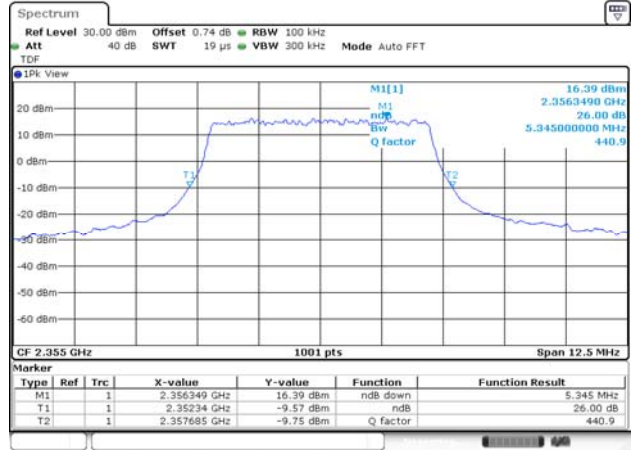

15M BW 16QAM Mid ch.

Test mode: LTE Band 30

Test mode: LTE Band 40(L)

Test mode: LTE Band 40(U)

5M BW QPSK Mid ch.

5M BW 16QAM Mid ch.

10M BW QPSK Mid ch.

10M BW 16QAM Mid ch.

Test mode: LTE Band 41 (PC2 - FCC)

5M BW QPSK Mid ch.

5M BW 16QAM Mid ch.

10M BW QPSK Mid ch.

10M BW 16QAM Mid ch.

15M BW QPSK Mid ch.

15M BW 16QAM Mid ch.

20M BW QPSK Mid ch.