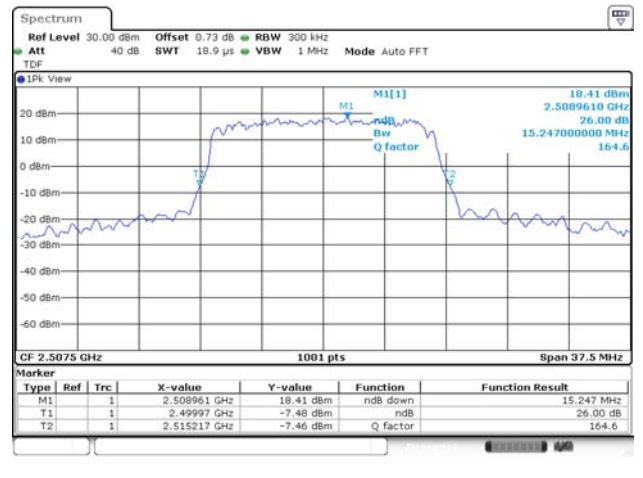

20M BW 16QAM Mid ch.

Test mode: LTE Band 41 (PC2 - IC)

5M BW QPSK Low ch.

5M BW 16QAM Low ch.

10M BW QPSK Low ch.

10M BW 16QAM Low ch.

15M BW QPSK Low ch.

15M BW 16QAM Low ch.

20M BW QPSK Low ch.

20M BW 16QAM Low ch.

Test mode: LTE Band 66/4

1.4M BW QPSK Mid ch.

1.4M BW 16QAM Mid ch.

3M BW QPSK Mid ch.

3M BW 16QAM Mid ch.

5M BW QPSK Mid ch.