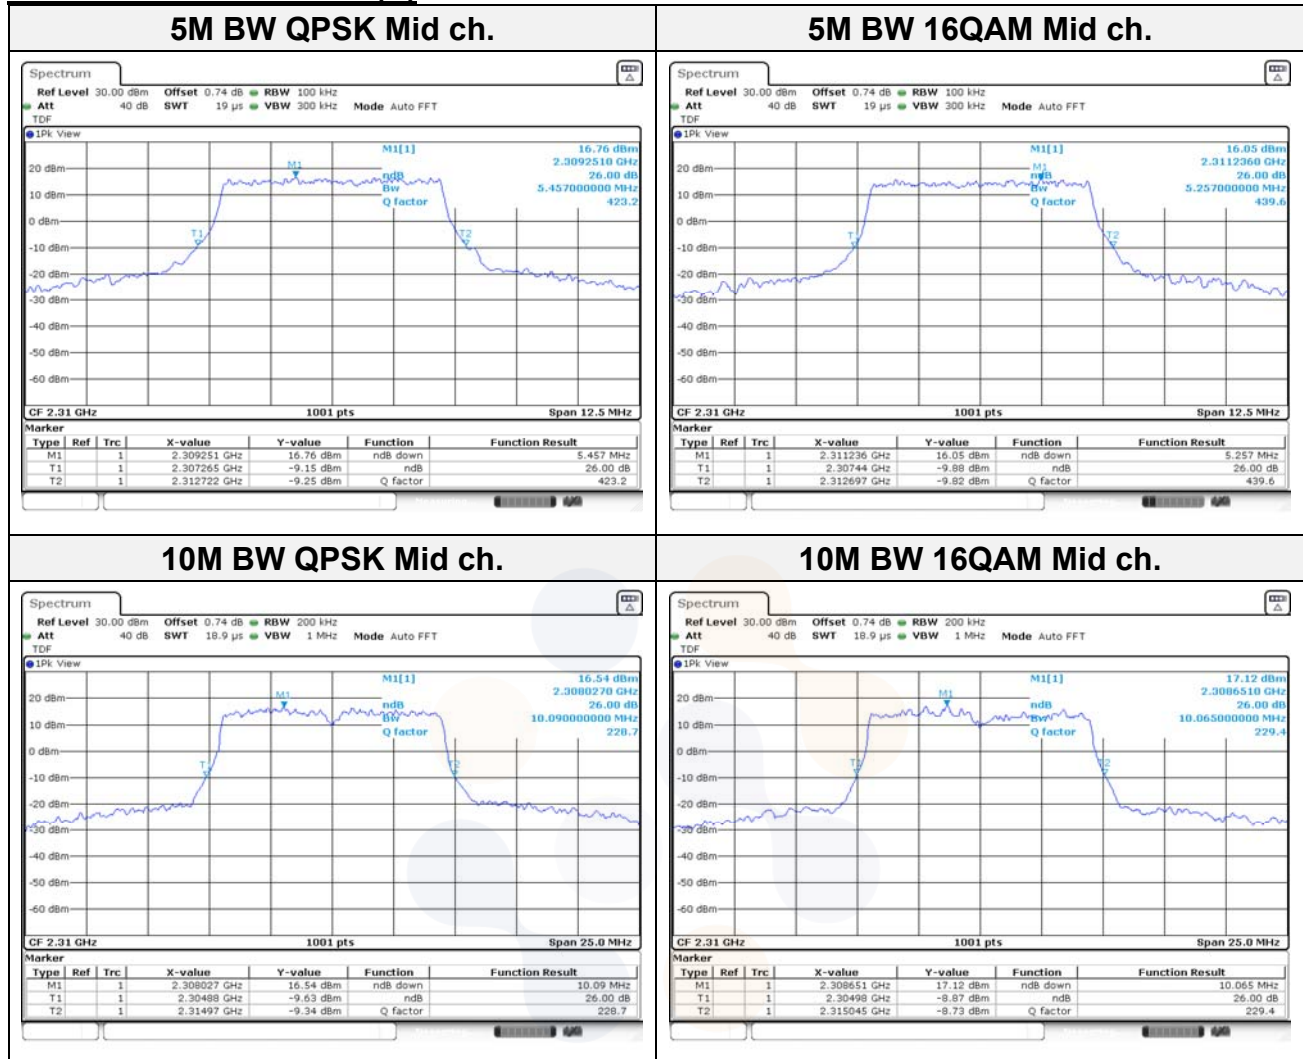

10M BW QPSK Mid ch.

10M BW 16QAM Mid ch.

15M BW QPSK Mid ch.

15M BW 16QAM Mid ch.

20M BW QPSK Mid ch.

20M BW 16QAM Mid ch.

Test mode: LTE Band 26

1.4M BW QPSK Mid ch.

1.4M BW 16QAM Mid ch.

3M BW QPSK Mid ch.

3M BW 16QAM Mid ch.

5M BW QPSK Mid ch.

5M BW 16QAM Mid ch.

10M BW QPSK Mid ch.

10M BW 16QAM Mid ch.

15M BW QPSK Mid ch.

15M BW 16QAM Mid ch.

Test mode: LTE Band 30

Test mode: LTE Band 40(L)

Test mode: LTE Band 40(U)

5M BW QPSK Mid ch.

5M BW 16QAM Mid ch.

10M BW QPSK Mid ch.

10M BW 16QAM Mid ch.

Test mode: LTE Band 41 (PC2 - FCC)

5M BW QPSK Mid ch.

5M BW 16QAM Mid ch.

10M BW QPSK Mid ch.

10M BW 16QAM Mid ch.

15M BW QPSK Mid ch.

15M BW 16QAM Mid ch.

20M BW QPSK Mid ch.