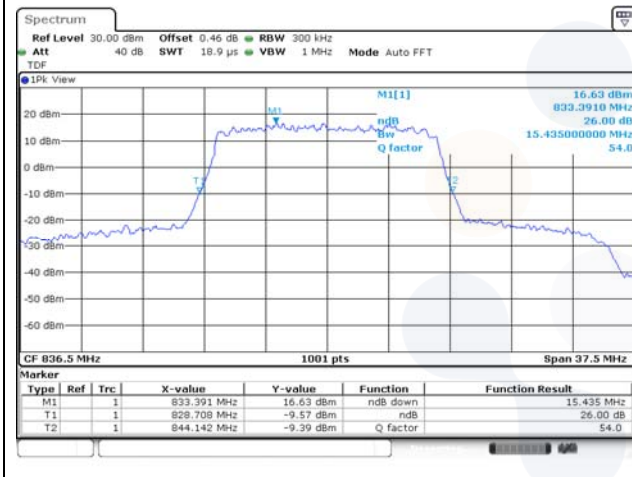

10M BW QPSK Mid ch.

10M BW 16QAM Mid ch.

15M BW QPSK Mid ch.

15M BW 16QAM Mid ch.

20M BW QPSK Mid ch.

20M BW 16QAM Mid ch.

Test mode: LTE Band 26

1.4M BW QPSK Mid ch.

1.4M BW 16QAM Mid ch.

3M BW QPSK Mid ch.

3M BW 16QAM Mid ch.

5M BW QPSK Mid ch.

5M BW 16QAM Mid ch.

10M BW QPSK Mid ch.

10M BW 16QAM Mid ch.

15M BW QPSK Mid ch.

15M BW 16QAM Mid ch.

Test mode: LTE Band 30

Test mode: LTE Band 40(L)

Test mode: LTE Band 40(U)

5M BW QPSK Mid ch.

5M BW 16QAM Mid ch.

10M BW QPSK Mid ch.

10M BW 16QAM Mid ch.