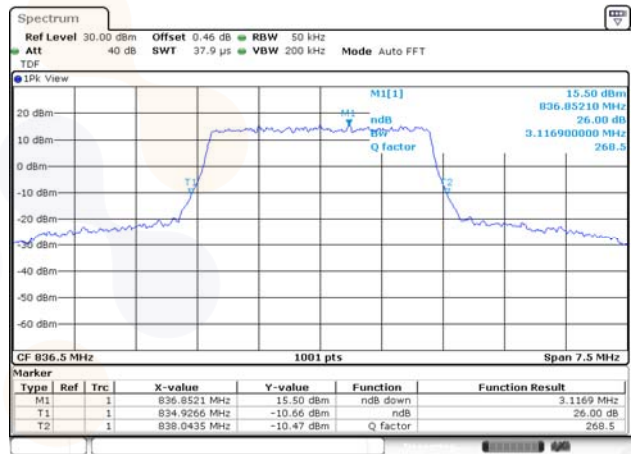

10M BW QPSK Mid ch.

10M BW 16QAM Mid ch.

15M BW QPSK Mid ch.

15M BW 16QAM Mid ch.

20M BW QPSK Mid ch.

20M BW 16QAM Mid ch.

Test mode: LTE Band 26

1.4M BW QPSK Mid ch.

1.4M BW 16QAM Mid ch.

3M BW QPSK Mid ch.

3M BW 16QAM Mid ch.

5M BW QPSK Mid ch.

5M BW 16QAM Mid ch.

10M BW QPSK Mid ch.

10M BW 16QAM Mid ch.

15M BW QPSK Mid ch.

15M BW 16QAM Mid ch.

Test mode: LTE Band 30

Test mode: LTE Band 40(L)

Test mode: LTE Band 40(U)

5M BW QPSK Mid ch.

5M BW 16QAM Mid ch.

10M BW QPSK Mid ch.

10M BW 16QAM Mid ch.