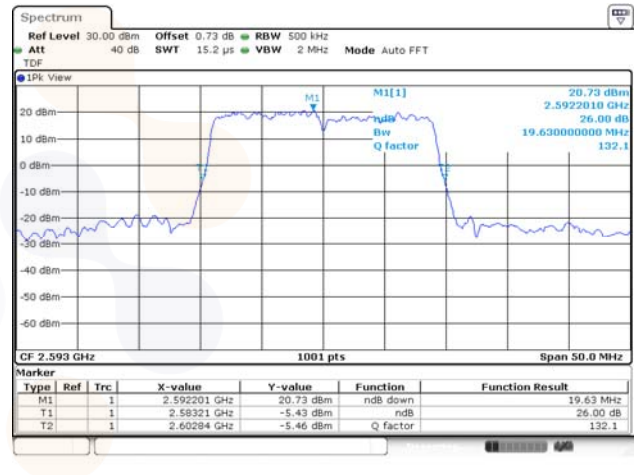

Test mode: LTE Band 41 (PC2 - FCC)

5M BW QPSK Mid ch.

5M BW 16QAM Mid ch.

10M BW QPSK Mid ch.

10M BW 16QAM Mid ch.

15M BW QPSK Mid ch.

15M BW 16QAM Mid ch.

20M BW QPSK Mid ch.

20M BW 16QAM Mid ch.

Test mode: LTE Band 41 (PC2 - IC)

5M BW QPSK Low ch.

5M BW 16QAM Low ch.

10M BW QPSK Low ch.

10M BW 16QAM Low ch.

15M BW QPSK Low ch.

15M BW 16QAM Low ch.

20M BW QPSK Low ch.

20M BW 16QAM Low ch.

Test mode: LTE Band 66/4

1.4M BW QPSK Mid ch.

1.4M BW 16QAM Mid ch.

3M BW QPSK Mid ch.

3M BW 16QAM Mid ch.

5M BW QPSK Mid ch.