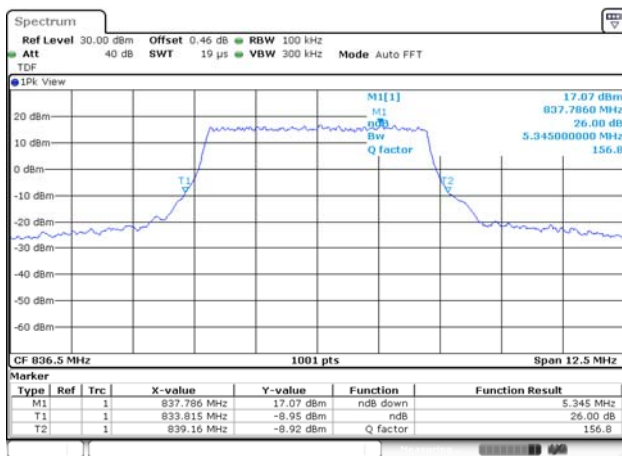

10M BW QPSK Mid ch.

10M BW 16QAM Mid ch.

15M BW QPSK Mid ch.

15M BW 16QAM Mid ch.

20M BW QPSK Mid ch.

20M BW 16QAM Mid ch.

Test mode: LTE Band 26

1.4M BW QPSK Mid ch.

1.4M BW 16QAM Mid ch.

3M BW QPSK Mid ch.

3M BW 16QAM Mid ch.

5M BW QPSK Mid ch.

5M BW 16QAM Mid ch.

10M BW QPSK Mid ch.

10M BW 16QAM Mid ch.

15M BW QPSK Mid ch.

15M BW 16QAM Mid ch.

Test mode: LTE Band 30

Test mode: LTE Band 40(L)

Test mode: LTE Band 40(U)

5M BW QPSK Mid ch.

5M BW 16QAM Mid ch.

10M BW QPSK Mid ch.

10M BW 16QAM Mid ch.