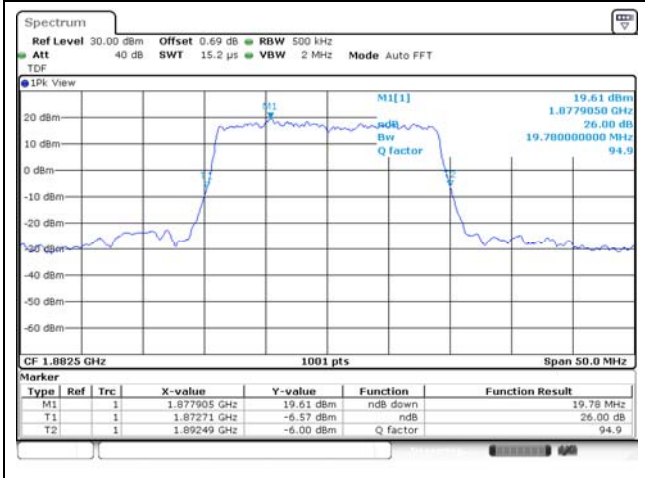

10M BW QPSK Mid ch.

10M BW 16QAM Mid ch.

15M BW QPSK Mid ch.

15M BW 16QAM Mid ch.

20M BW QPSK Mid ch.

20M BW 16QAM Mid ch.

Test mode: LTE Band 26

1.4M BW QPSK Mid ch.

1.4M BW 16QAM Mid ch.

3M BW QPSK Mid ch.

3M BW 16QAM Mid ch.

5M BW QPSK Mid ch.

5M BW 16QAM Mid ch.

10M BW QPSK Mid ch.

10M BW 16QAM Mid ch.

15M BW QPSK Mid ch.