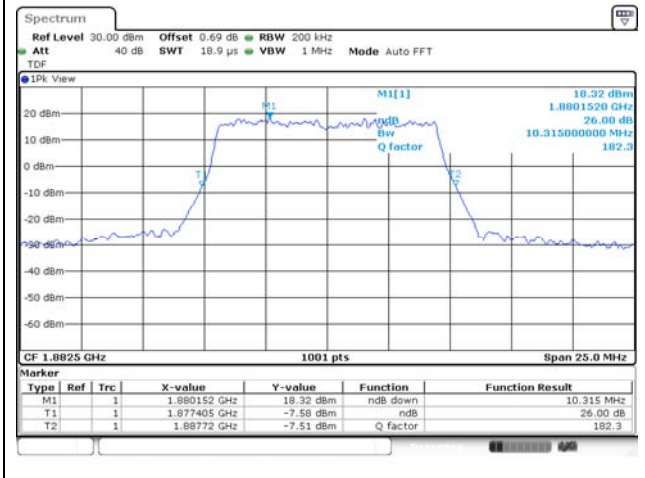

10M BW QPSK Mid ch.

10M BW 16QAM Mid ch.

15M BW QPSK Mid ch.

15M BW 16QAM Mid ch.

20M BW QPSK Mid ch.

20M BW 16QAM Mid ch.

Test mode: LTE Band 26

1.4M BW QPSK Mid ch.

1.4M BW 16QAM Mid ch.

3M BW QPSK Mid ch.

3M BW 16QAM Mid ch.

5M BW QPSK Mid ch.

5M BW 16QAM Mid ch.

10M BW QPSK Mid ch.

10M BW 16QAM Mid ch.

15M BW QPSK Mid ch.