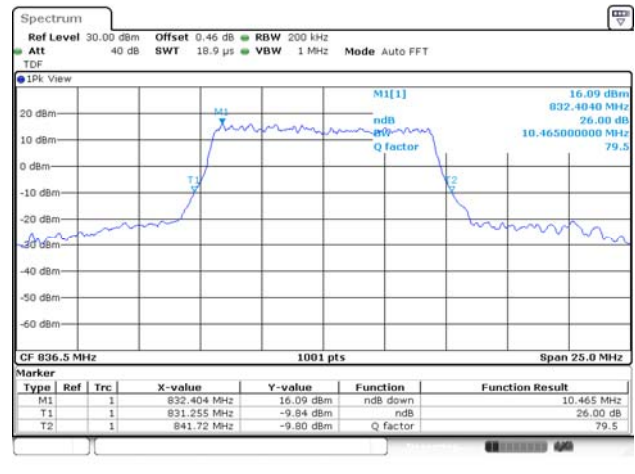

10M BW QPSK Mid ch.

10M BW 16QAM Mid ch.

15M BW QPSK Mid ch.

15M BW 16QAM Mid ch.

20M BW QPSK Mid ch.

20M BW 16QAM Mid ch.

Test mode: LTE Band 26

1.4M BW QPSK Mid ch.

1.4M BW 16QAM Mid ch.

3M BW QPSK Mid ch.

3M BW 16QAM Mid ch.

5M BW QPSK Mid ch.

5M BW 16QAM Mid ch.

10M BW QPSK Mid ch.

10M BW 16QAM Mid ch.

15M BW QPSK Mid ch.

15M BW 16QAM Mid ch.

Test mode: LTE Band 30

Test mode: LTE Band 40(L)

Test mode: LTE Band 40(U)

5M BW QPSK Mid ch.

5M BW 16QAM Mid ch.

10M BW QPSK Mid ch.

10M BW 16QAM Mid ch.