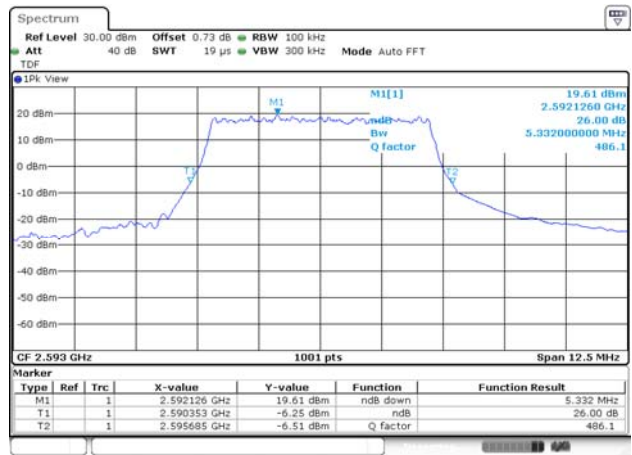

15M BW 16QAM Mid ch.

Test mode: LTE Band 30

Test mode: LTE Band 40(L)

Test mode: LTE Band 40(U)

5M BW QPSK Mid ch.

5M BW 16QAM Mid ch.

10M BW QPSK Mid ch.

10M BW 16QAM Mid ch.

Test mode: LTE Band 41 (PC2 - FCC)

5M BW QPSK Mid ch.

5M BW 16QAM Mid ch.

10M BW QPSK Mid ch.

10M BW 16QAM Mid ch.

15M BW QPSK Mid ch.

15M BW 16QAM Mid ch.

20M BW QPSK Mid ch.