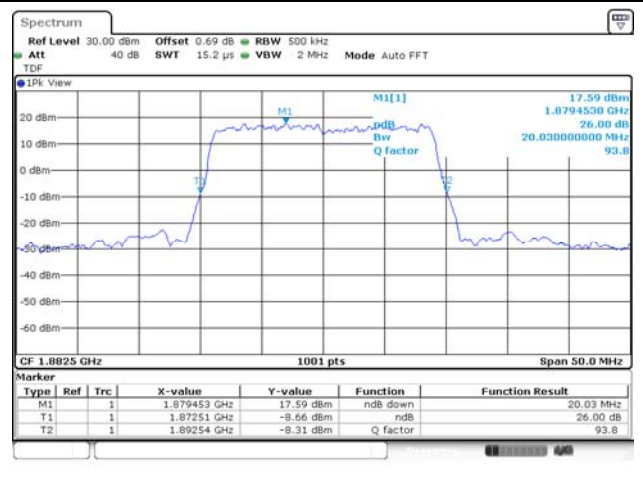

10M BW QPSK Mid ch.

10M BW 16QAM Mid ch.

15M BW QPSK Mid ch.

15M BW 16QAM Mid ch.

20M BW QPSK Mid ch.

20M BW 16QAM Mid ch.

Test mode: LTE Band 26

1.4M BW QPSK Mid ch.

1.4M BW 16QAM Mid ch.

3M BW QPSK Mid ch.

3M BW 16QAM Mid ch.

5M BW QPSK Mid ch.

5M BW 16QAM Mid ch.

10M BW QPSK Mid ch.

10M BW 16QAM Mid ch.

15M BW QPSK Mid ch.