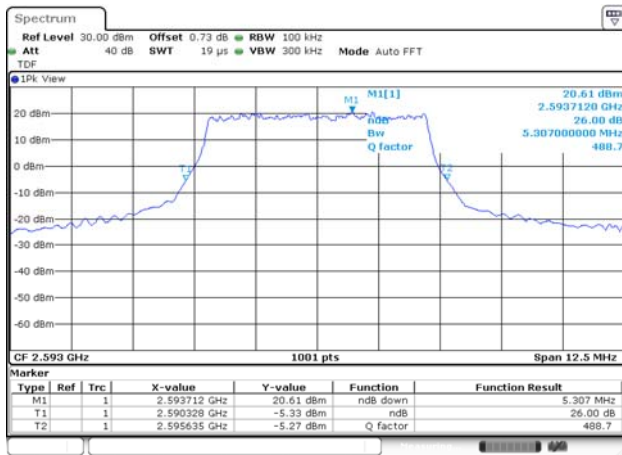

15M BW 16QAM Mid ch.

Test mode: LTE Band 30

Test mode: LTE Band 40(L)

Test mode: LTE Band 40(U)

5M BW QPSK Mid ch.

5M BW 16QAM Mid ch.

10M BW QPSK Mid ch.

10M BW 16QAM Mid ch.

Test mode: LTE Band 41 (PC2 - FCC)

5M BW QPSK Mid ch.

5M BW 16QAM Mid ch.

10M BW QPSK Mid ch.

10M BW 16QAM Mid ch.

15M BW QPSK Mid ch.

15M BW 16QAM Mid ch.

20M BW QPSK Mid ch.