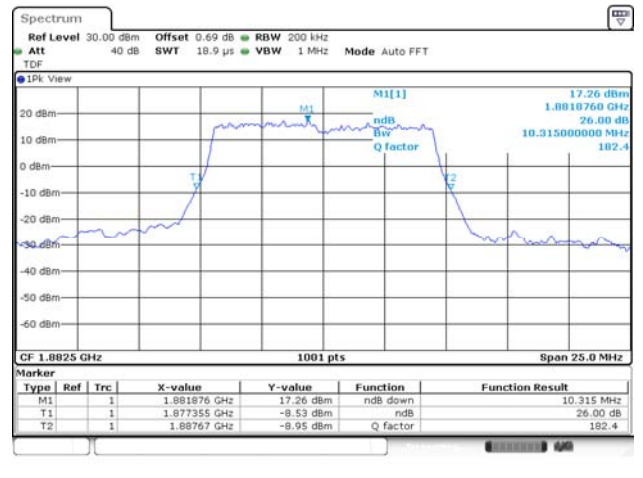

10M BW QPSK Mid ch.

10M BW 16QAM Mid ch.

15M BW QPSK Mid ch.

15M BW 16QAM Mid ch.

20M BW QPSK Mid ch.

20M BW 16QAM Mid ch.

Test mode: LTE Band 26

1.4M BW QPSK Mid ch.