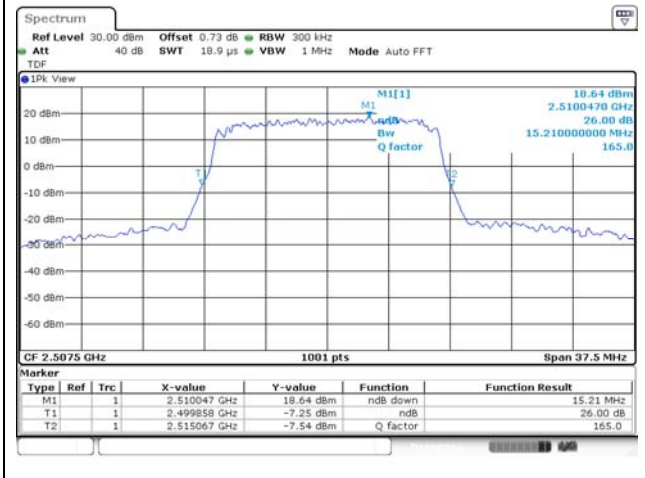

20M BW 16QAM Mid ch.

Test mode: LTE Band 41 (PC2 - IC)

5M BW QPSK Low ch.

5M BW 16QAM Low ch.

10M BW QPSK Low ch.

10M BW 16QAM Low ch.

15M BW QPSK Low ch.

15M BW 16QAM Low ch.

20M BW QPSK Low ch.

20M BW 16QAM Low ch.

Test mode: LTE Band 66/4

1.4M BW QPSK Mid ch.

1.4M BW 16QAM Mid ch.

3M BW QPSK Mid ch.

3M BW 16QAM Mid ch.

5M BW QPSK Mid ch.