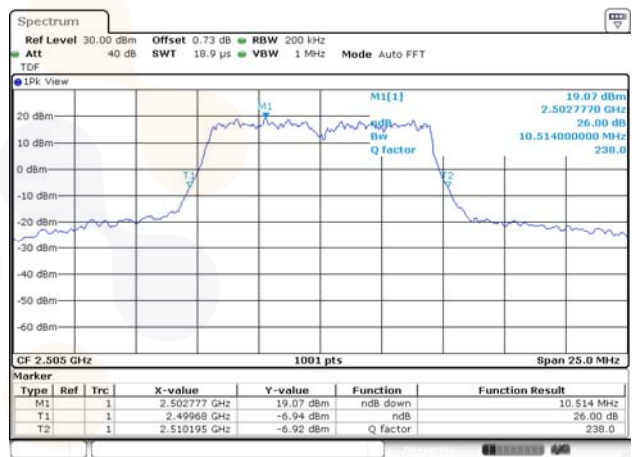

20M BW 16QAM Mid ch.

Test mode: LTE Band 41 (PC2 - IC)

5M BW QPSK Low ch.

5M BW 16QAM Low ch.

10M BW QPSK Low ch.

10M BW 16QAM Low ch.

15M BW QPSK Low ch.

15M BW 16QAM Low ch.

20M BW QPSK Low ch.

20M BW 16QAM Low ch.

Test mode: LTE Band 66/4

1.4M BW QPSK Mid ch.

1.4M BW 16QAM Mid ch.

3M BW QPSK Mid ch.

3M BW 16QAM Mid ch.

5M BW QPSK Mid ch.