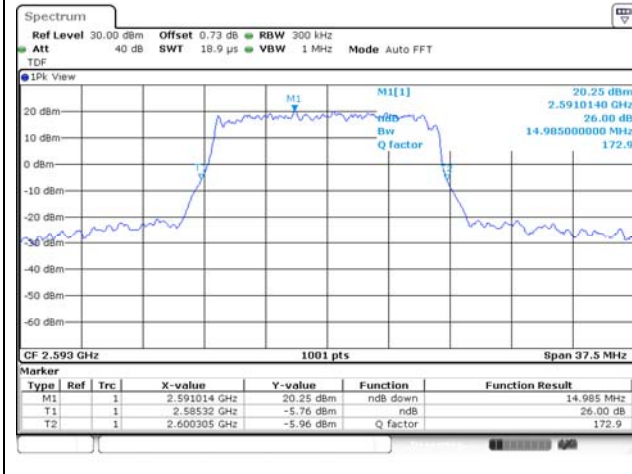

Test mode: LTE Band 41 (PC2 - FCC)

5M BW QPSK Mid ch.

5M BW 16QAM Mid ch.

10M BW QPSK Mid ch.

10M BW 16QAM Mid ch.

15M BW QPSK Mid ch.

15M BW 16QAM Mid ch.

20M BW QPSK Mid ch.

20M BW 16QAM Mid ch.

Test mode: LTE Band 41 (PC2 - IC)

5M BW QPSK Low ch.

5M BW 16QAM Low ch.

10M BW QPSK Low ch.

10M BW 16QAM Low ch.

15M BW QPSK Low ch.

15M BW 16QAM Low ch.

20M BW QPSK Low ch.

20M BW 16QAM Low ch.

Test mode: LTE Band 66/4

1.4M BW QPSK Mid ch.

1.4M BW 16QAM Mid ch.

3M BW QPSK Mid ch.

3M BW 16QAM Mid ch.

5M BW QPSK Mid ch.