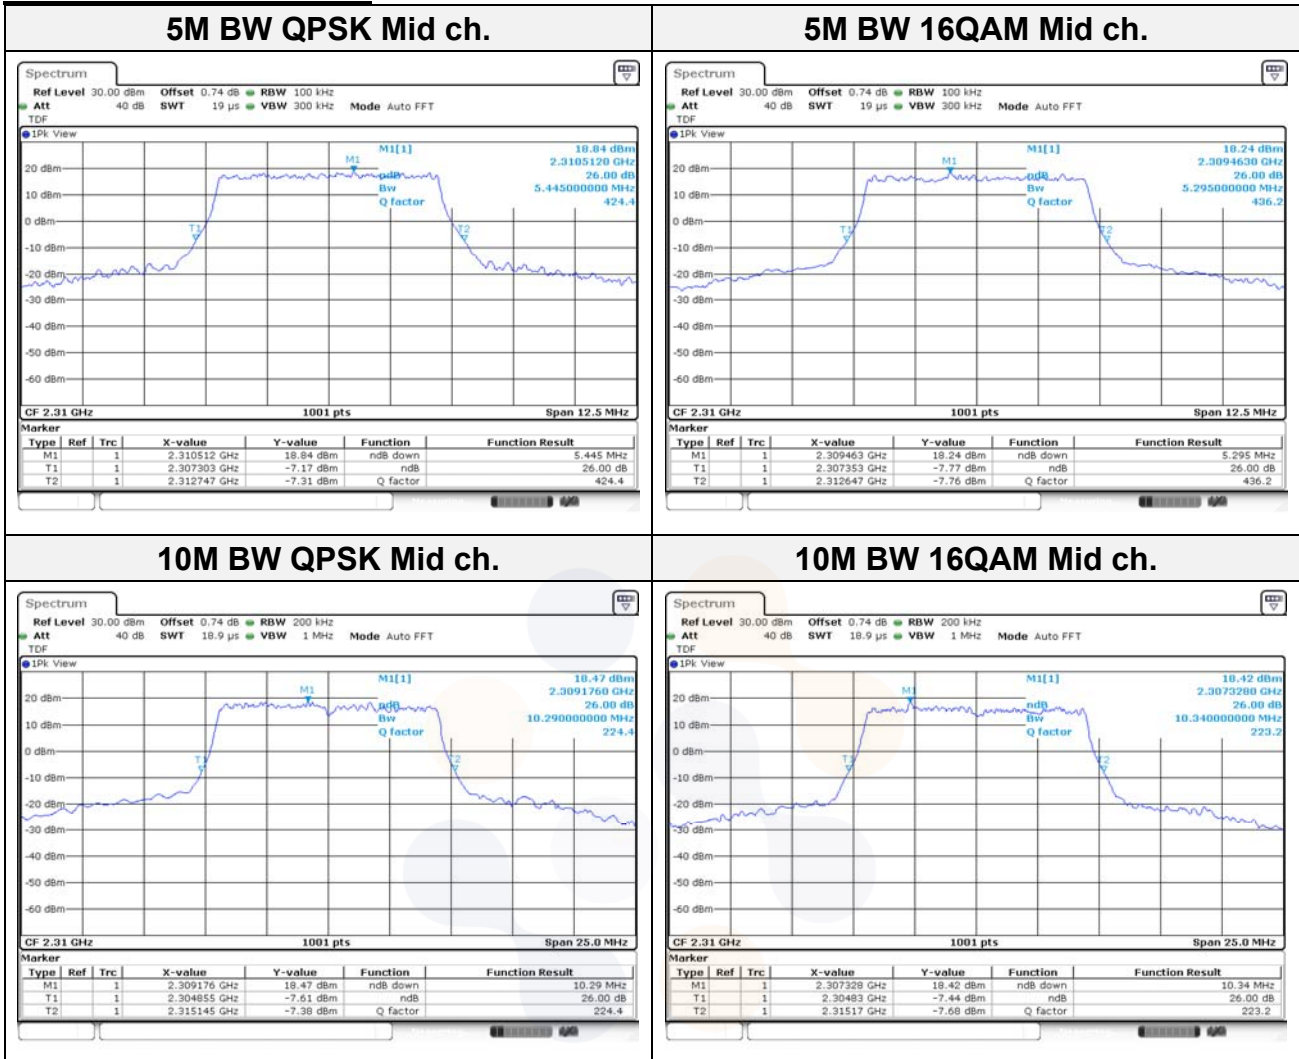

10M BW QPSK Mid ch.

10M BW 16QAM Mid ch.

15M BW QPSK Mid ch.

15M BW 16QAM Mid ch.

20M BW QPSK Mid ch.

20M BW 16QAM Mid ch.

Test mode: LTE Band 26

1.4M BW QPSK Mid ch.

1.4M BW 16QAM Mid ch.

3M BW QPSK Mid ch.

3M BW 16QAM Mid ch.

5M BW QPSK Mid ch.

5M BW 16QAM Mid ch.

10M BW QPSK Mid ch.

10M BW 16QAM Mid ch.

15M BW QPSK Mid ch.

15M BW 16QAM Mid ch.

Test mode: LTE Band 30

Test mode: LTE Band 40(L)

Test mode: LTE Band 40(U)

5M BW QPSK Mid ch.

5M BW 16QAM Mid ch.

10M BW QPSK Mid ch.

10M BW 16QAM Mid ch.

Test mode: LTE Band 41 (PC2 - FCC)

5M BW QPSK Mid ch.

5M BW 16QAM Mid ch.

10M BW QPSK Mid ch.

10M BW 16QAM Mid ch.

15M BW QPSK Mid ch.

15M BW 16QAM Mid ch.

20M BW QPSK Mid ch.