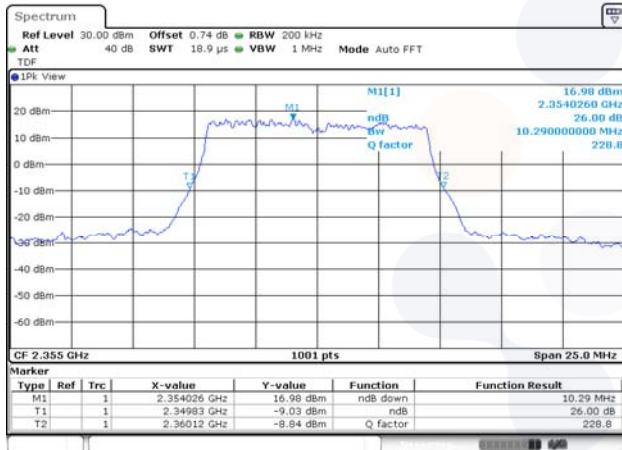

15M BW 16QAM Mid ch.

Test mode: LTE Band 30

Test mode: LTE Band 40(L)

Test mode: LTE Band 40(U)

5M BW QPSK Mid ch.

5M BW 16QAM Mid ch.

10M BW QPSK Mid ch.

10M BW 16QAM Mid ch.

Test mode: LTE Band 41 (PC2 - FCC)

5M BW QPSK Mid ch.

5M BW 16QAM Mid ch.

10M BW QPSK Mid ch.

10M BW 16QAM Mid ch.

15M BW QPSK Mid ch.

15M BW 16QAM Mid ch.

20M BW QPSK Mid ch.