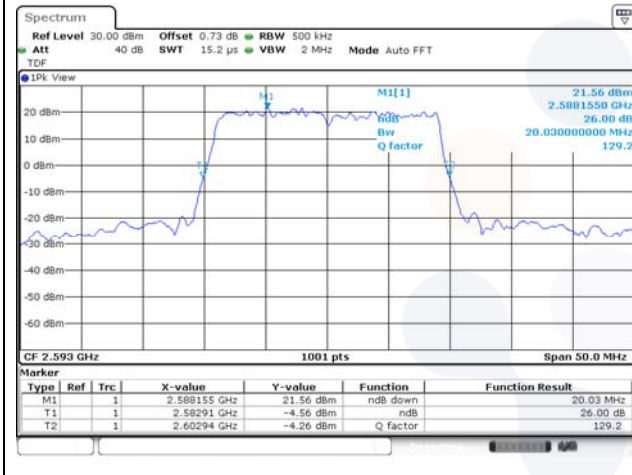

Test mode: LTE Band 41 (PC2 - FCC)

5M BW QPSK Mid ch.

5M BW 16QAM Mid ch.

10M BW QPSK Mid ch.

10M BW 16QAM Mid ch.

15M BW QPSK Mid ch.

15M BW 16QAM Mid ch.

20M BW QPSK Mid ch.

20M BW 16QAM Mid ch.

Test mode: LTE Band 41 (PC2 - IC)

5M BW QPSK Low ch.

5M BW 16QAM Low ch.

10M BW QPSK Low ch.

10M BW 16QAM Low ch.

15M BW QPSK Low ch.

15M BW 16QAM Low ch.

20M BW QPSK Low ch.

20M BW 16QAM Low ch.

Test mode: LTE Band 66/4

1.4M BW QPSK Mid ch.

1.4M BW 16QAM Mid ch.

3M BW QPSK Mid ch.

3M BW 16QAM Mid ch.

5M BW QPSK Mid ch.