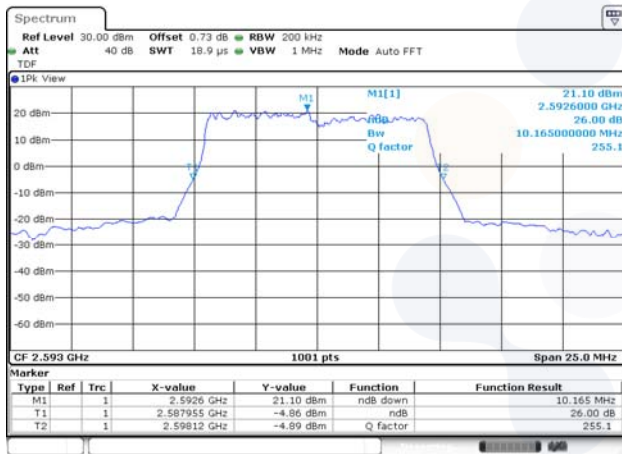

Test mode: LTE Band 41 (PC2 - FCC)

5M BW QPSK Mid ch.

5M BW 16QAM Mid ch.

10M BW QPSK Mid ch.

10M BW 16QAM Mid ch.

15M BW QPSK Mid ch.

15M BW 16QAM Mid ch.

20M BW QPSK Mid ch.

20M BW 16QAM Mid ch.

Test mode: LTE Band 41 (PC2 - IC)

5M BW QPSK Low ch.

5M BW 16QAM Low ch.

10M BW QPSK Low ch.

10M BW 16QAM Low ch.

15M BW QPSK Low ch.

15M BW 16QAM Low ch.

20M BW QPSK Low ch.

20M BW 16QAM Low ch.

Test mode: LTE Band 66/4

1.4M BW QPSK Mid ch.

1.4M BW 16QAM Mid ch.

3M BW QPSK Mid ch.

3M BW 16QAM Mid ch.

5M BW QPSK Mid ch.