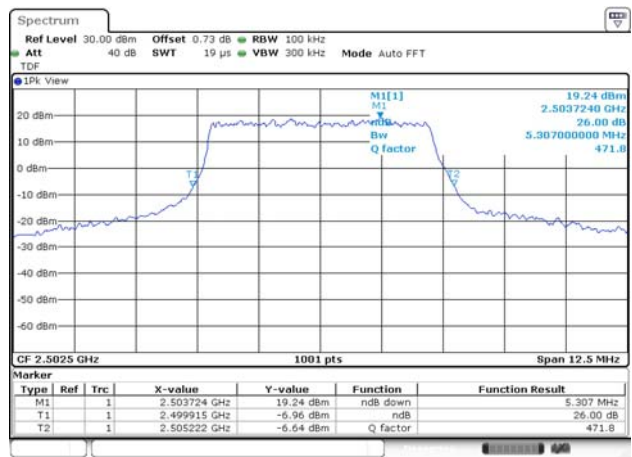

Test mode: LTE Band 41 (PC2 - FCC)

5M BW QPSK Mid ch.

5M BW 16QAM Mid ch.

10M BW QPSK Mid ch.

10M BW 16QAM Mid ch.

15M BW QPSK Mid ch.

15M BW 16QAM Mid ch.

20M BW QPSK Mid ch.

20M BW 16QAM Mid ch.

Test mode: LTE Band 41 (PC2 - IC)

5M BW QPSK Low ch.

5M BW 16QAM Low ch.

10M BW QPSK Low ch.

10M BW 16QAM Low ch.

15M BW QPSK Low ch.

15M BW 16QAM Low ch.

20M BW QPSK Low ch.

20M BW 16QAM Low ch.

Test mode: LTE Band 66/4

1.4M BW QPSK Mid ch.

1.4M BW 16QAM Mid ch.

3M BW QPSK Mid ch.

3M BW 16QAM Mid ch.

5M BW QPSK Mid ch.