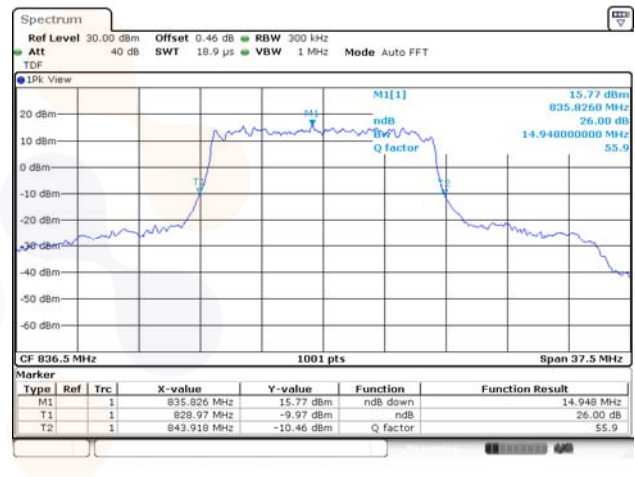

10M BW QPSK Mid ch.

10M BW 16QAM Mid ch.

15M BW QPSK Mid ch.

15M BW 16QAM Mid ch.

20M BW QPSK Mid ch.

20M BW 16QAM Mid ch.

Test mode: LTE Band 26

1.4M BW QPSK Mid ch.

1.4M BW 16QAM Mid ch.

3M BW QPSK Mid ch.

3M BW 16QAM Mid ch.

5M BW QPSK Mid ch.

5M BW 16QAM Mid ch.

10M BW QPSK Mid ch.

10M BW 16QAM Mid ch.

15M BW QPSK Mid ch.

15M BW 16QAM Mid ch.

Test mode: LTE Band 30

Test mode: LTE Band 40(L)

Test mode: LTE Band 40(U)

5M BW QPSK Mid ch.

5M BW 16QAM Mid ch.

10M BW QPSK Mid ch.

10M BW 16QAM Mid ch.

Test mode: LTE Band 41 (PC2 - FCC)

5M BW QPSK Mid ch.

5M BW 16QAM Mid ch.

10M BW QPSK Mid ch.

10M BW 16QAM Mid ch.

15M BW QPSK Mid ch.

15M BW 16QAM Mid ch.

20M BW QPSK Mid ch.