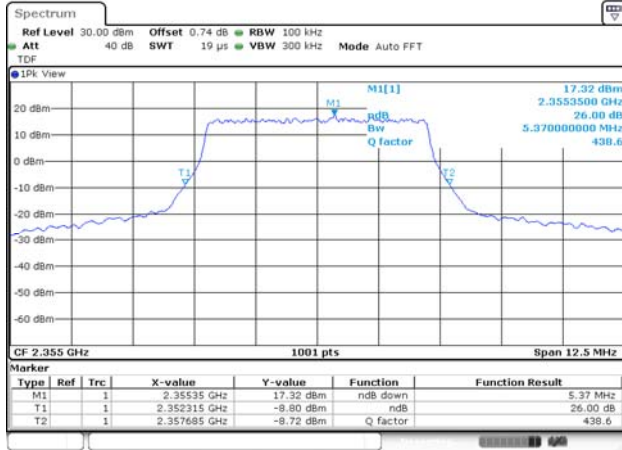

15M BW 16QAM Mid ch.

Test mode: LTE Band 30

Test mode: LTE Band 40(L)

Test mode: LTE Band 40(U)

5M BW QPSK Mid ch.

5M BW 16QAM Mid ch.

10M BW QPSK Mid ch.

10M BW 16QAM Mid ch.

Test mode: LTE Band 41 (PC2 - FCC)

5M BW QPSK Mid ch.

5M BW 16QAM Mid ch.

10M BW QPSK Mid ch.

10M BW 16QAM Mid ch.

15M BW QPSK Mid ch.

15M BW 16QAM Mid ch.

20M BW QPSK Mid ch.