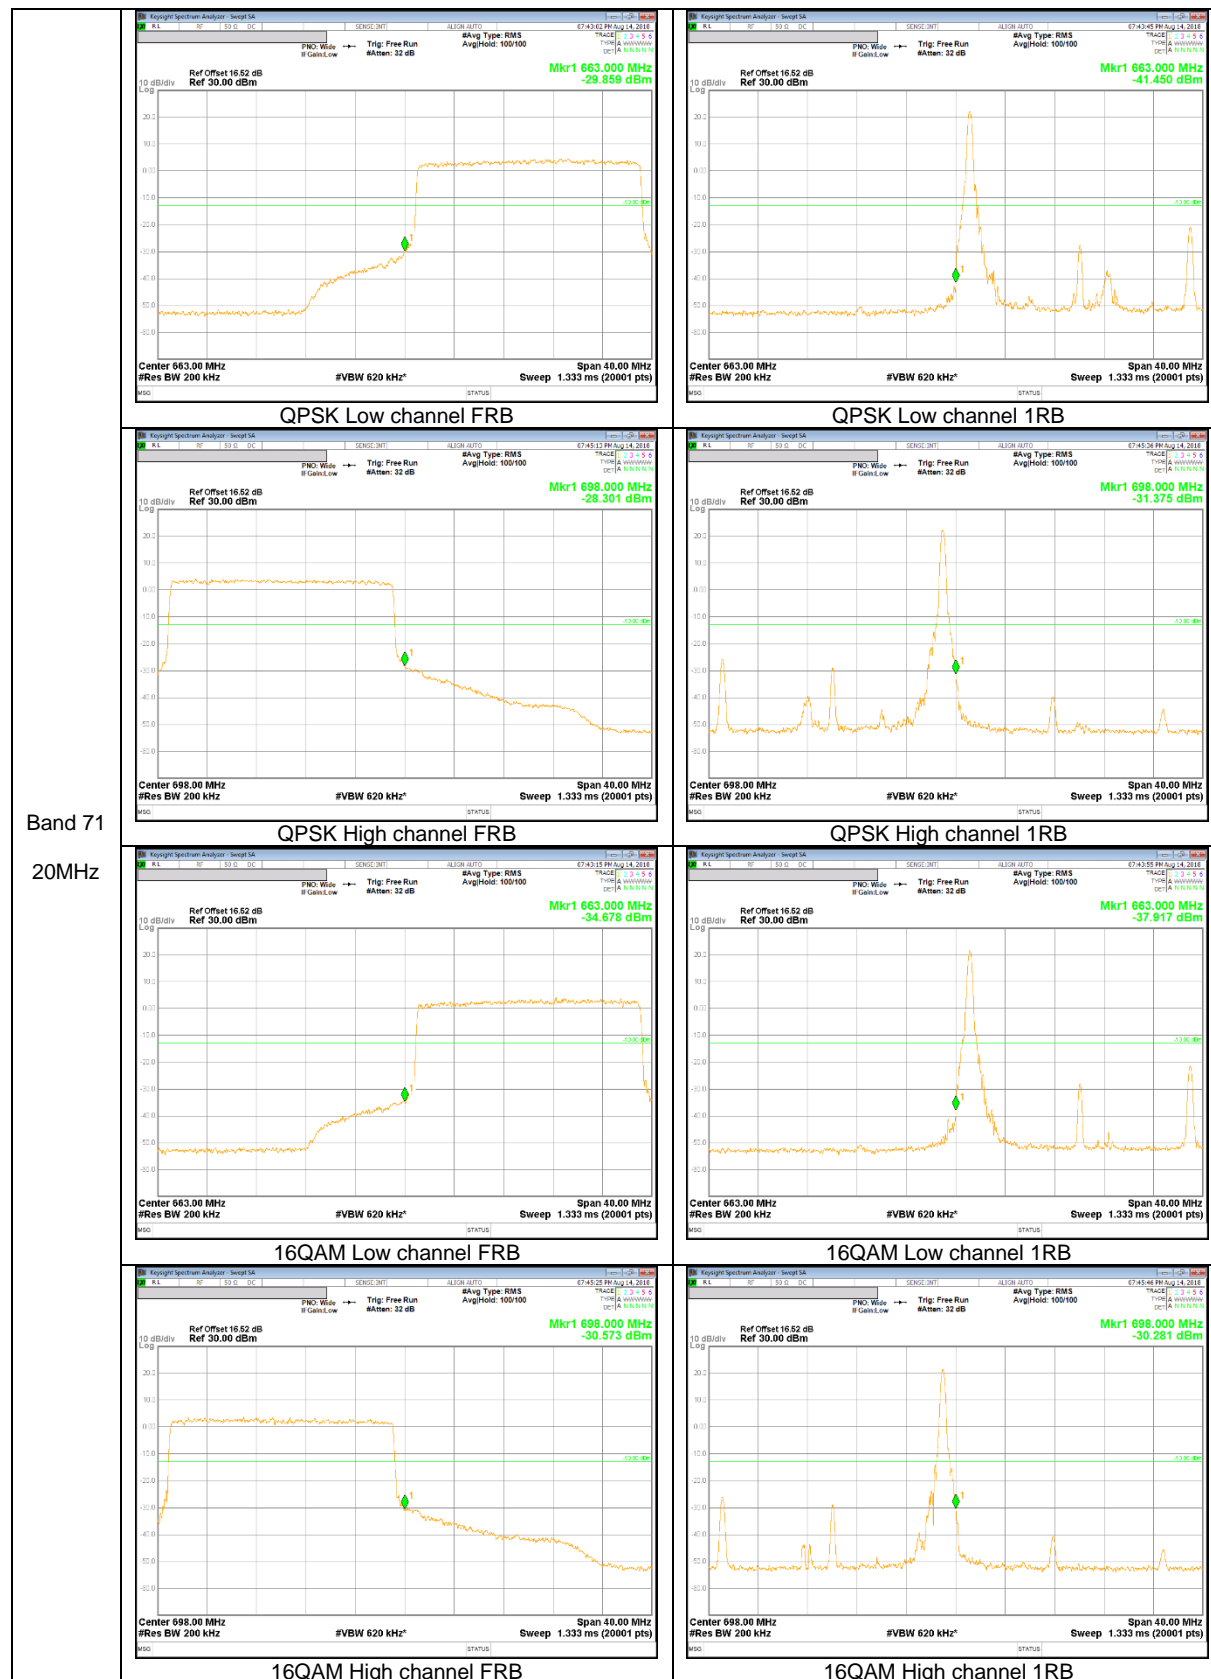

LTE Band 71

Band 71
15MHz

Band 71
10MHz

9.2.2. EMISSION MASK RESULT

LTE Band 7

Band 7
20MHz

Band 7
 10MHz

QPSK Low channel FRB

QPSK Low channel 1RB

QPSK High channel FRB

QPSK High channel 1RB

16QAM Low channel FRB

16QAM Low channel 1RB

16QAM High channel FRB

16QAM High channel 1RB

Band 7
 5MHz

QPSK Low channel FRB

QPSK Low channel 1RB

QPSK High channel FRB

QPSK High channel 1RB

16QAM Low channel FRB

16QAM Low channel 1RB

16QAM High channel FRB

16QAM High channel 1RB

LTE Band 26

Band 26
1.4MHz

LTE Band 30