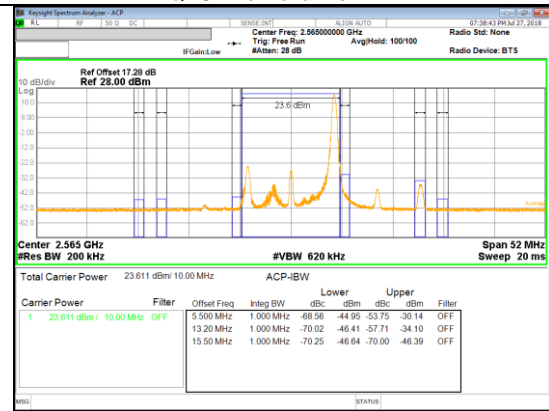

LTE Band 71

Band 71
15MHz

Band 71
10MHz

9.2.2. EMISSION MASK RESULT

LTE Band 7

Band 7
20MHz

Band 7
 10MHz

QPSK Low channel FRB

QPSK Low channel 1RB

QPSK High channel FRB

QPSK High channel 1RB

16QAM Low channel FRB

16QAM Low channel 1RB

16QAM High channel FRB

16QAM High channel 1RB

Band 7
 5MHz