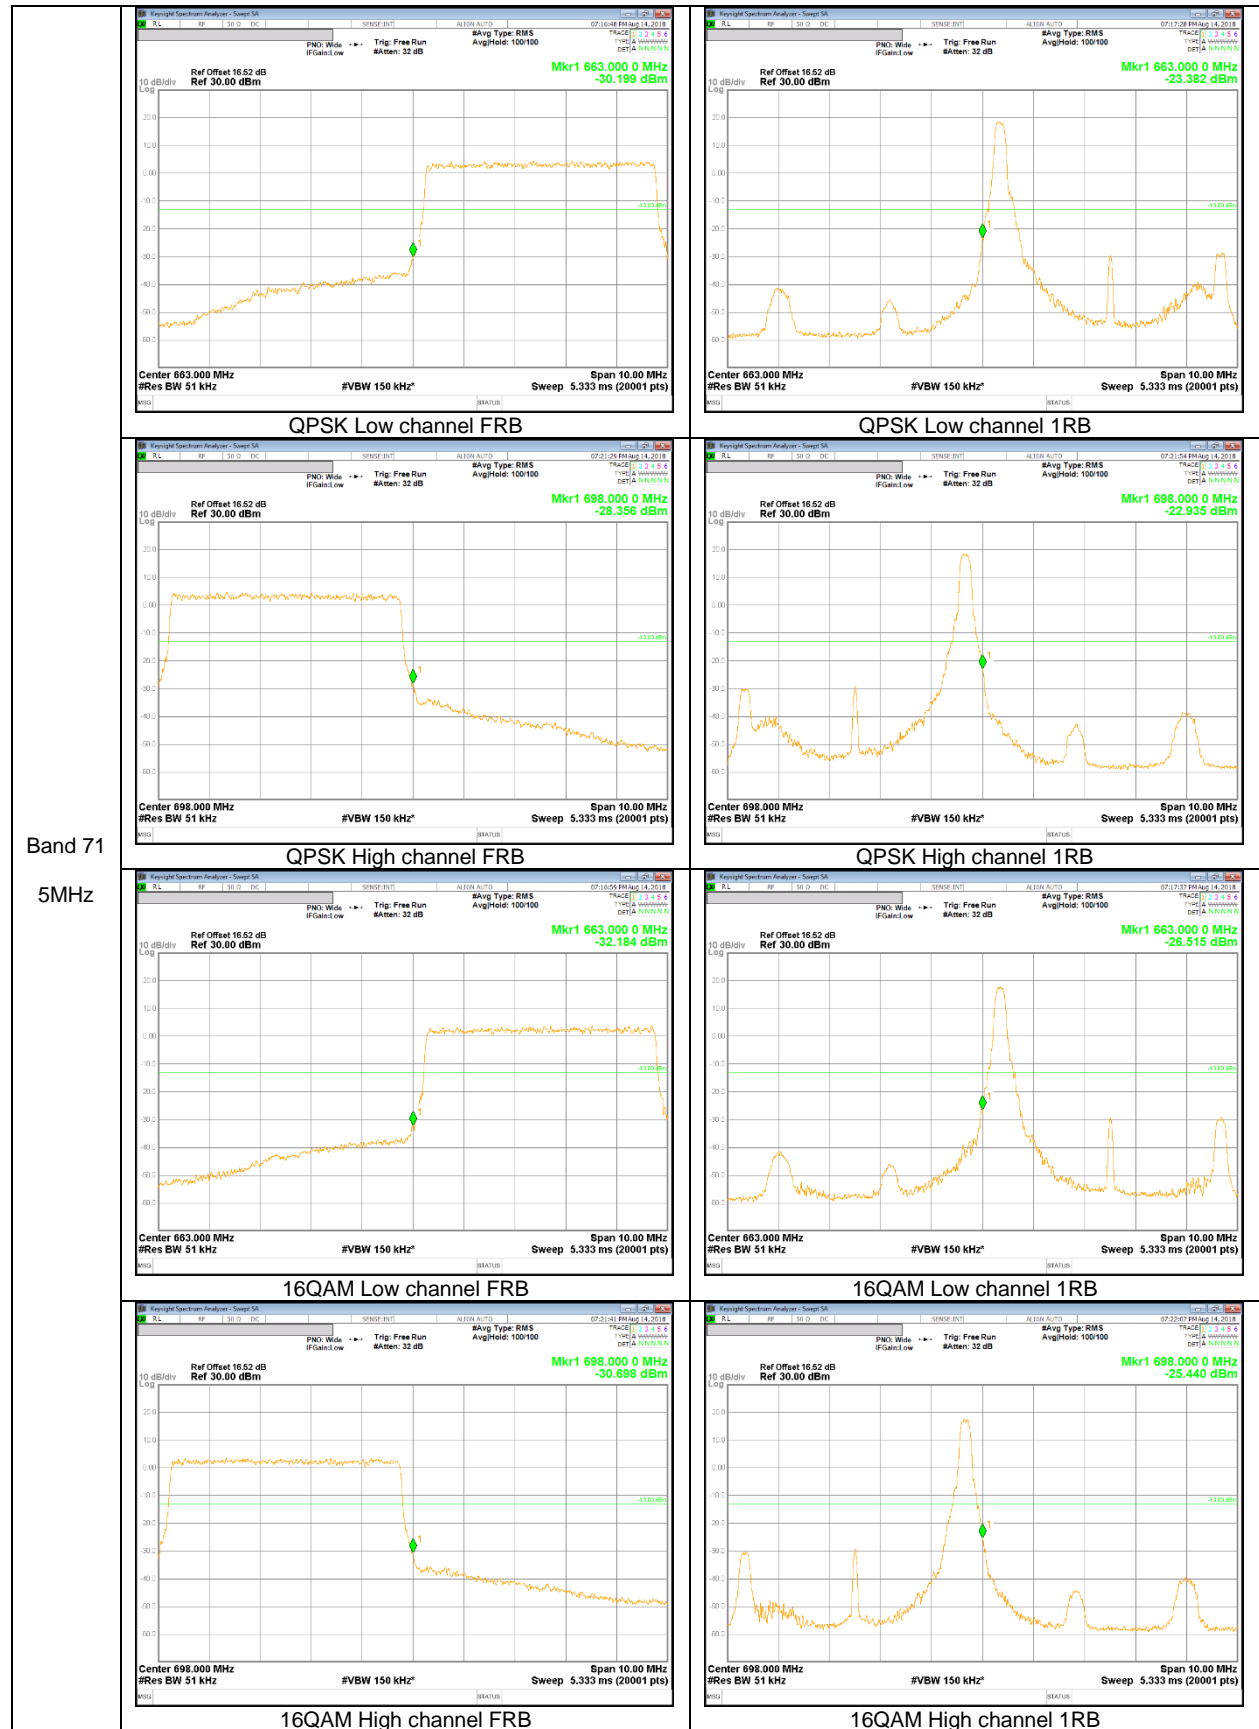

LTE Band 71

Band 71
15MHz

Band 71
10MHz

9.2.2. EMISSION MASK RESULT

LTE Band 7

Band 7
20MHz

Band 7
 10MHz

QPSK Low channel FRB

QPSK Low channel 1RB

QPSK High channel FRB

QPSK High channel 1RB

16QAM Low channel FRB

16QAM Low channel 1RB

16QAM High channel FRB

16QAM High channel 1RB

Band 7
 5MHz

QPSK Low channel FRB

QPSK Low channel 1RB

QPSK High channel FRB

QPSK High channel 1RB

16QAM Low channel FRB

16QAM Low channel 1RB

16QAM High channel FRB

16QAM High channel 1RB

LTE Band 26

Band 26
1.4MHz

LTE Band 30