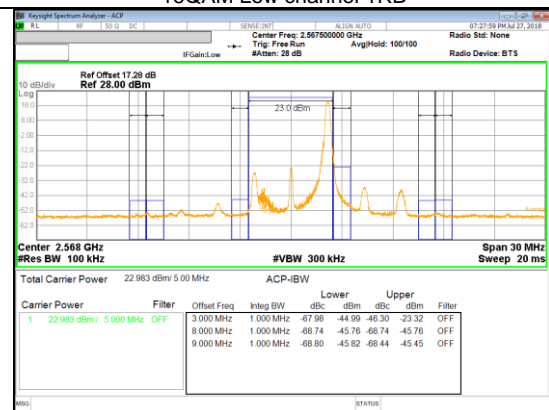

QPSK Low channel FRB

QPSK Low channel 1RB

QPSK High channel FRB

QPSK High channel 1RB

16QAM Low channel FRB

16QAM Low channel 1RB

16QAM High channel FRB

16QAM High channel 1RB

LTE Band 26

Band 26
1.4MHz

LTE Band 30