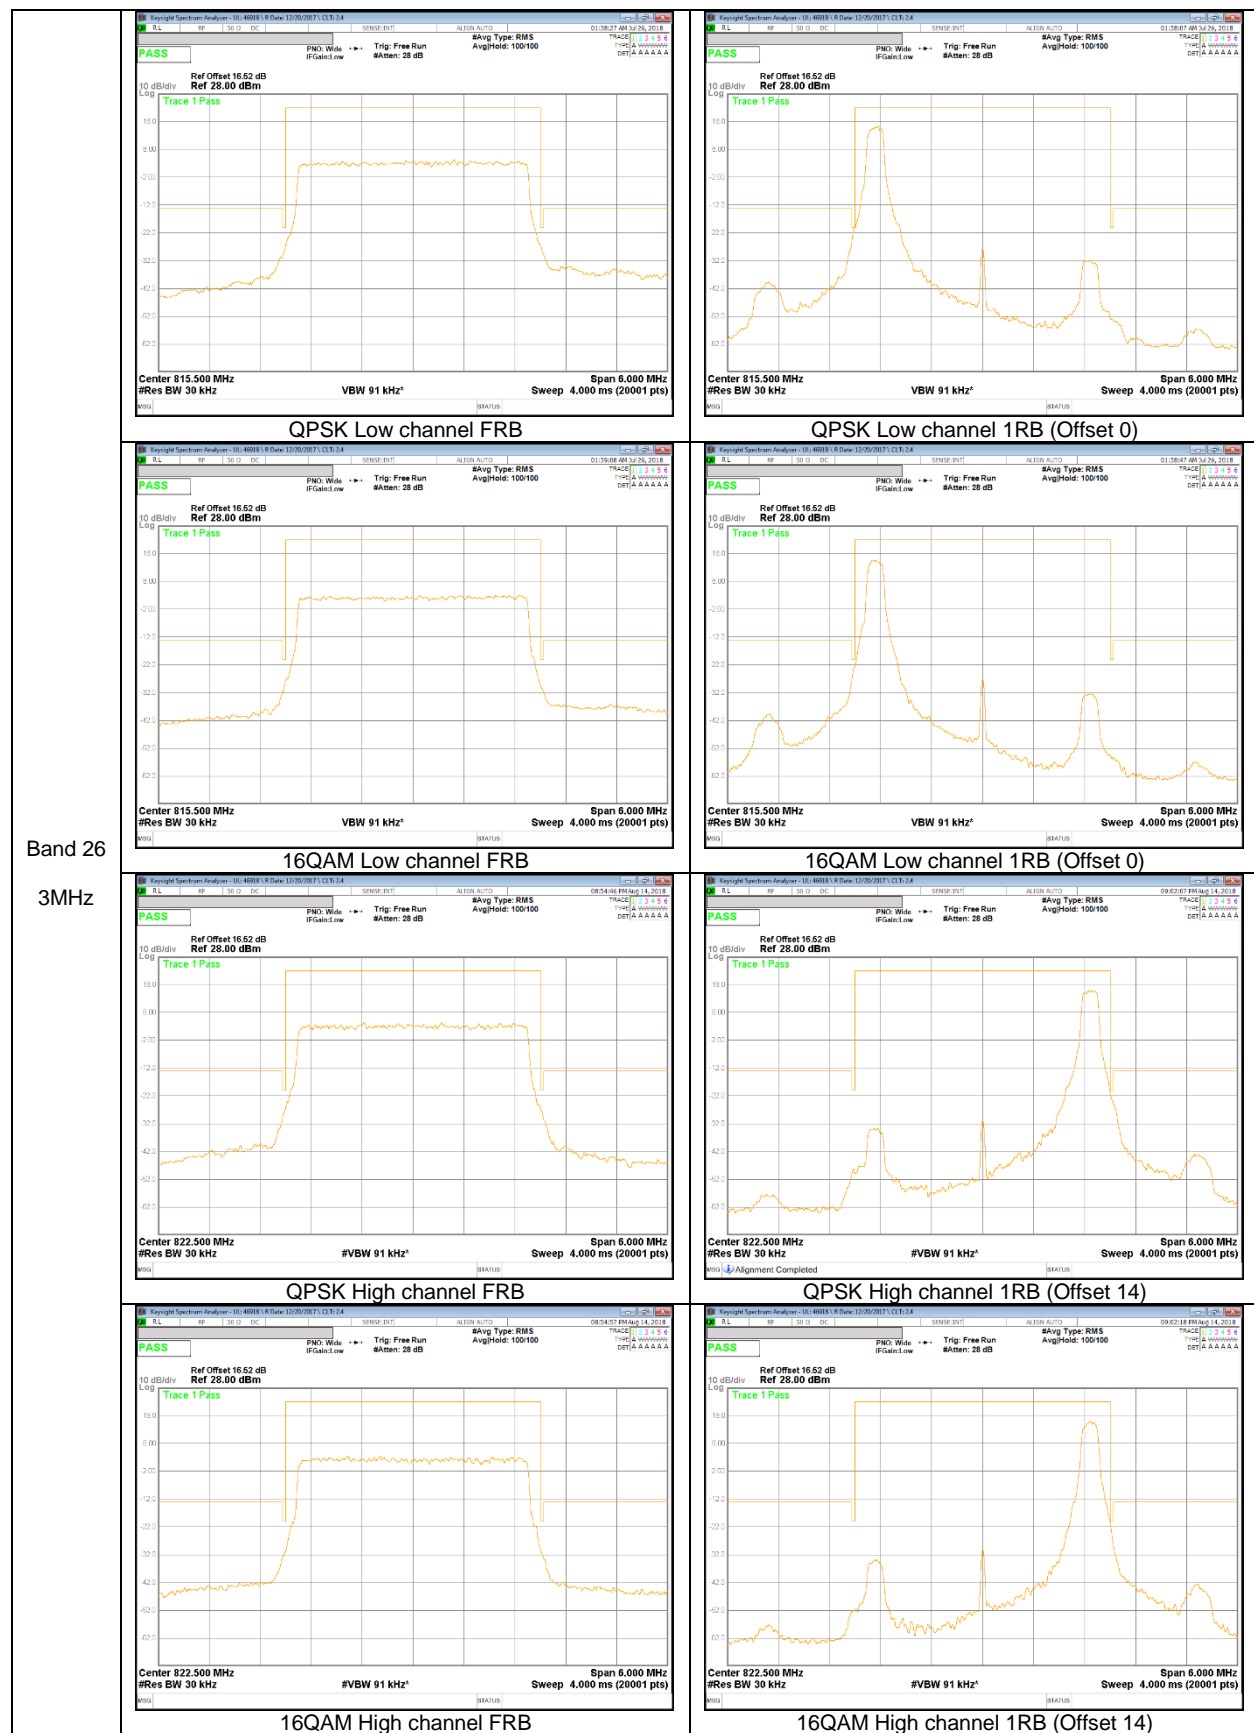

LTE Band 71

Band 71
15MHz

Band 71
10MHz

9.2.2. EMISSION MASK RESULT

LTE Band 7

Band 7
20MHz

Band 7
 10MHz

QPSK Low channel FRB

QPSK Low channel 1RB

QPSK High channel FRB

QPSK High channel 1RB

16QAM Low channel FRB

16QAM Low channel 1RB

16QAM High channel FRB

16QAM High channel 1RB

Band 7
 5MHz

QPSK Low channel FRB

QPSK Low channel 1RB

QPSK High channel FRB

QPSK High channel 1RB

16QAM Low channel FRB

16QAM Low channel 1RB

16QAM High channel FRB

16QAM High channel 1RB

LTE Band 26

Band 26
1.4MHz

LTE Band 30