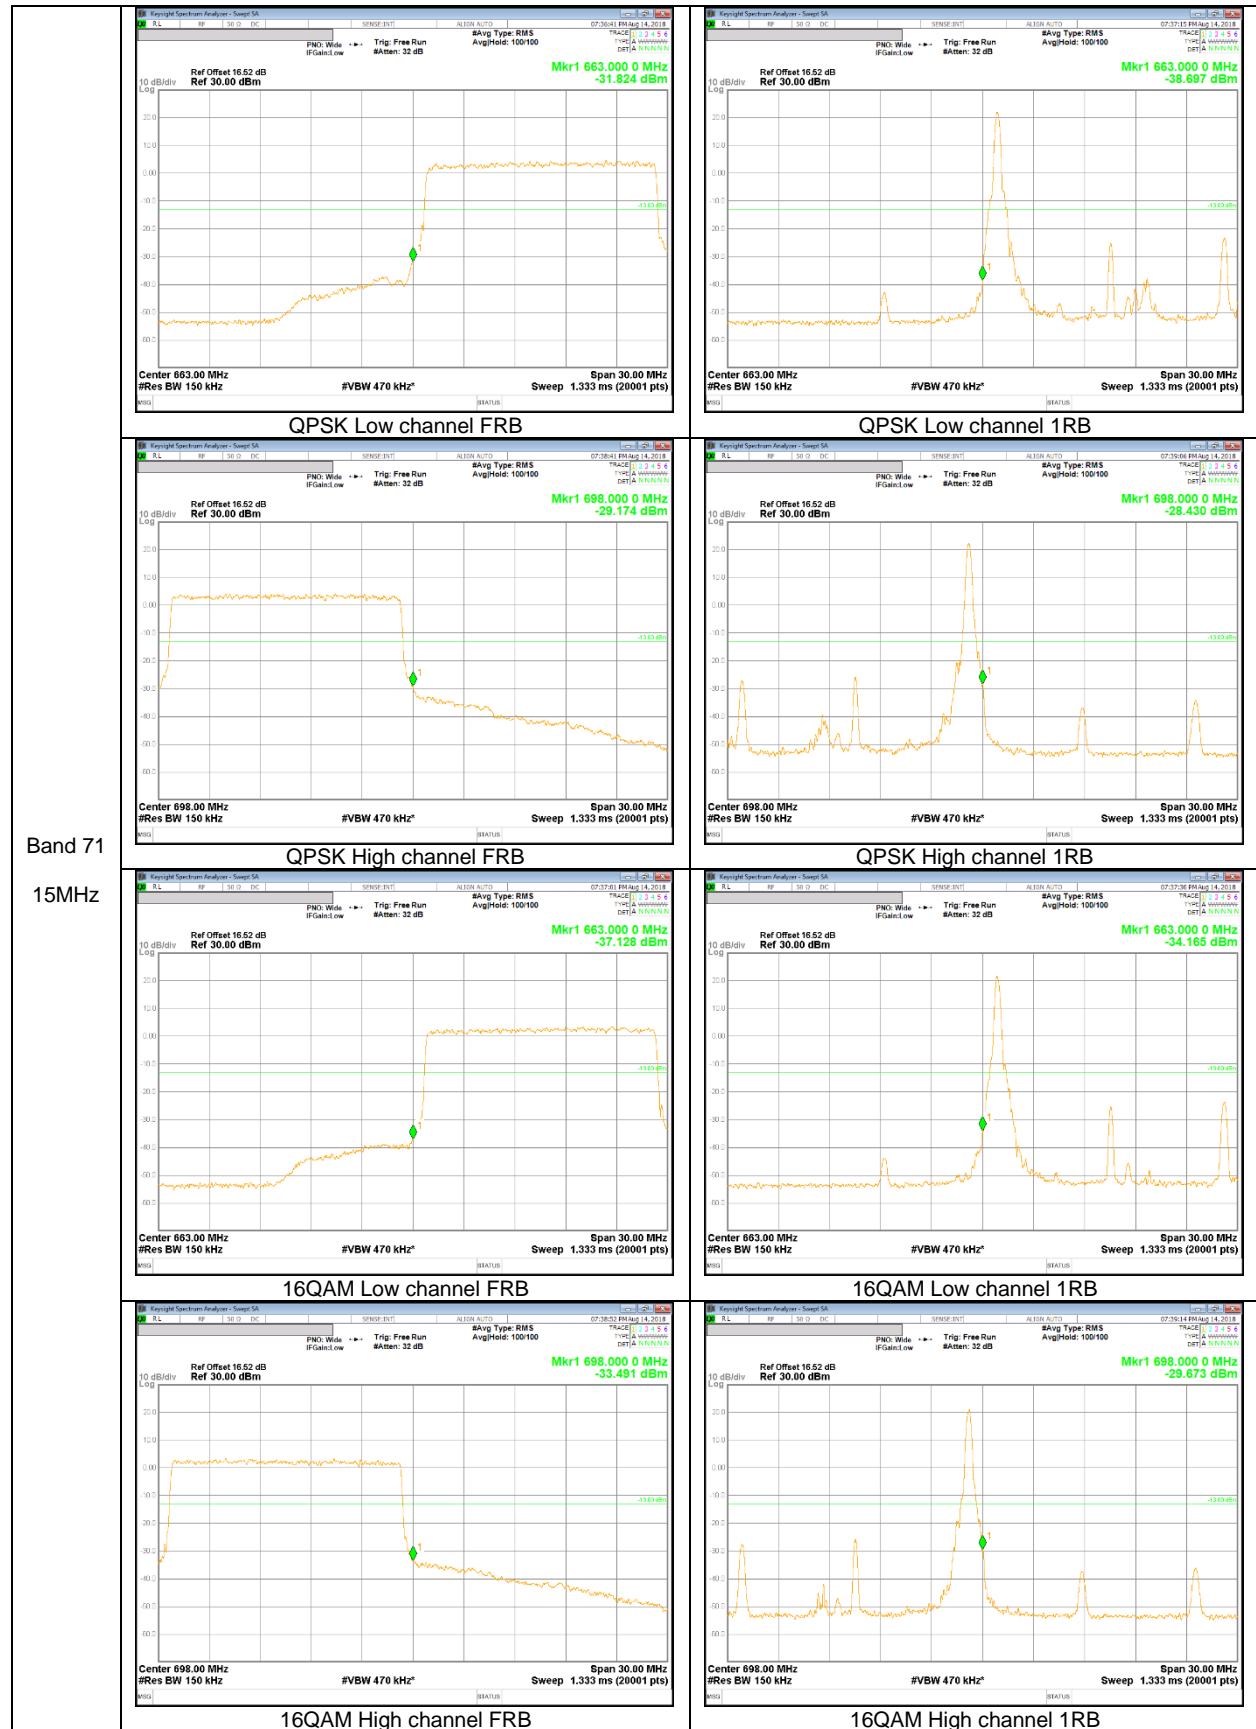

LTE Band 71

Band 71
15MHz

Band 71
10MHz

9.2.2. EMISSION MASK RESULT

LTE Band 7

Band 7
20MHz

Band 7
 10MHz

QPSK Low channel FRB

QPSK Low channel 1RB

QPSK High channel FRB

QPSK High channel 1RB

16QAM Low channel FRB

16QAM Low channel 1RB

16QAM High channel FRB

16QAM High channel 1RB

Band 7
 5MHz

QPSK Low channel FRB

QPSK Low channel 1RB

QPSK High channel FRB

QPSK High channel 1RB

16QAM Low channel FRB

16QAM Low channel 1RB

16QAM High channel FRB

16QAM High channel 1RB

LTE Band 26

Band 26
1.4MHz

LTE Band 30