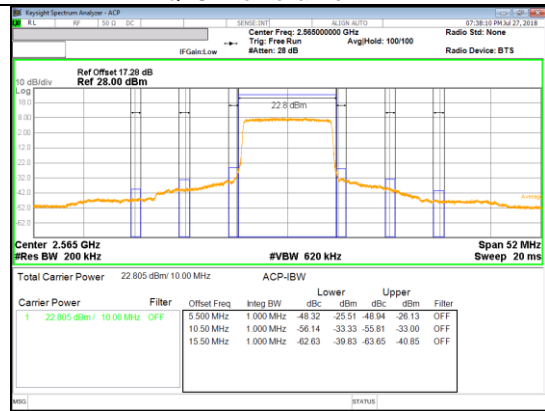

LTE Band 71

Band 71
15MHz

Band 71
10MHz

9.2.2. EMISSION MASK RESULT

LTE Band 7

Band 7
20MHz

Band 7
 10MHz

QPSK Low channel FRB

QPSK Low channel 1RB

QPSK High channel FRB

QPSK High channel 1RB

16QAM Low channel FRB

16QAM Low channel 1RB

16QAM High channel FRB

16QAM High channel 1RB

Band 7
 5MHz