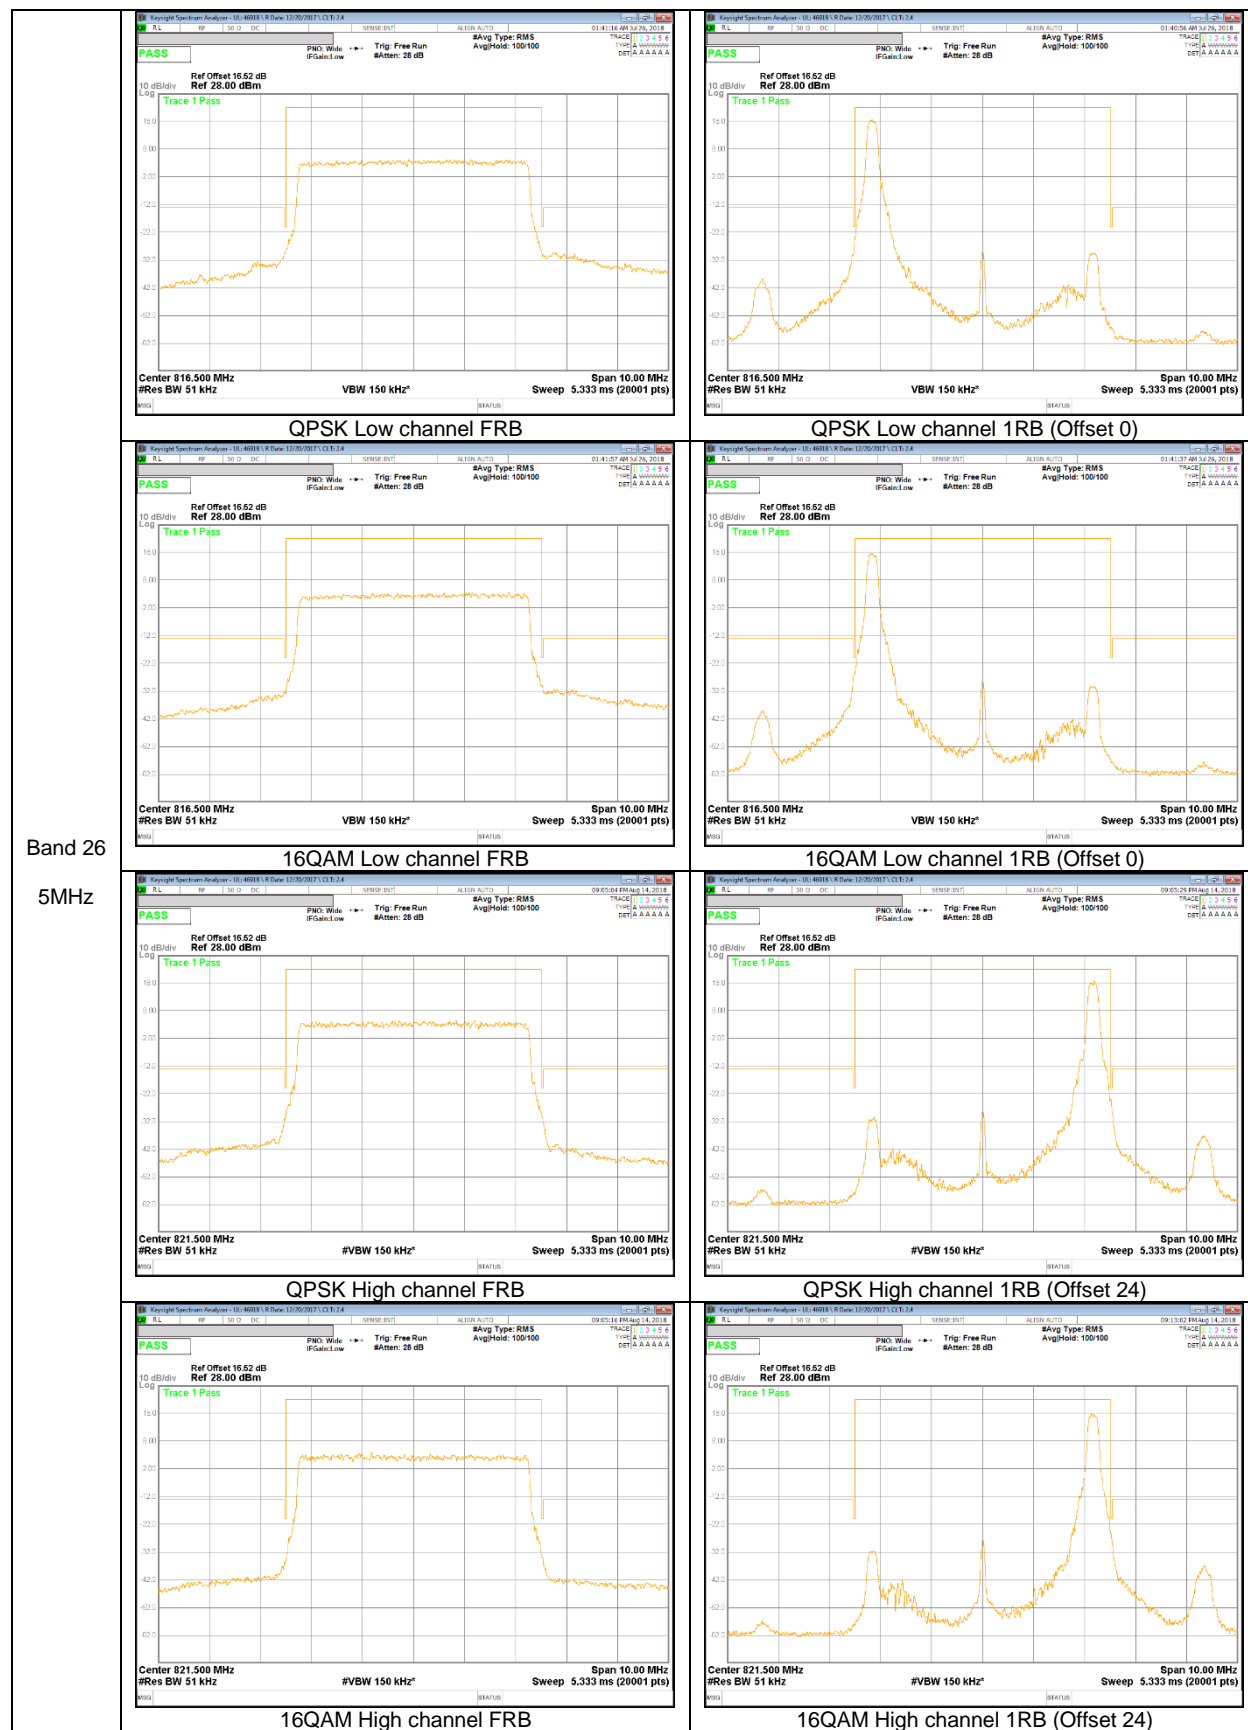

LTE Band 71

Band 71
15MHz

Band 71
10MHz

9.2.2. EMISSION MASK RESULT

LTE Band 7

Band 7
20MHz

Band 7
 10MHz

QPSK Low channel FRB

QPSK Low channel 1RB

QPSK High channel FRB

QPSK High channel 1RB

16QAM Low channel FRB

16QAM Low channel 1RB

16QAM High channel FRB

16QAM High channel 1RB

Band 7
 5MHz

QPSK Low channel FRB

QPSK Low channel 1RB

QPSK High channel FRB

QPSK High channel 1RB

16QAM Low channel FRB

16QAM Low channel 1RB

16QAM High channel FRB

16QAM High channel 1RB

LTE Band 26

Band 26
1.4MHz

LTE Band 30