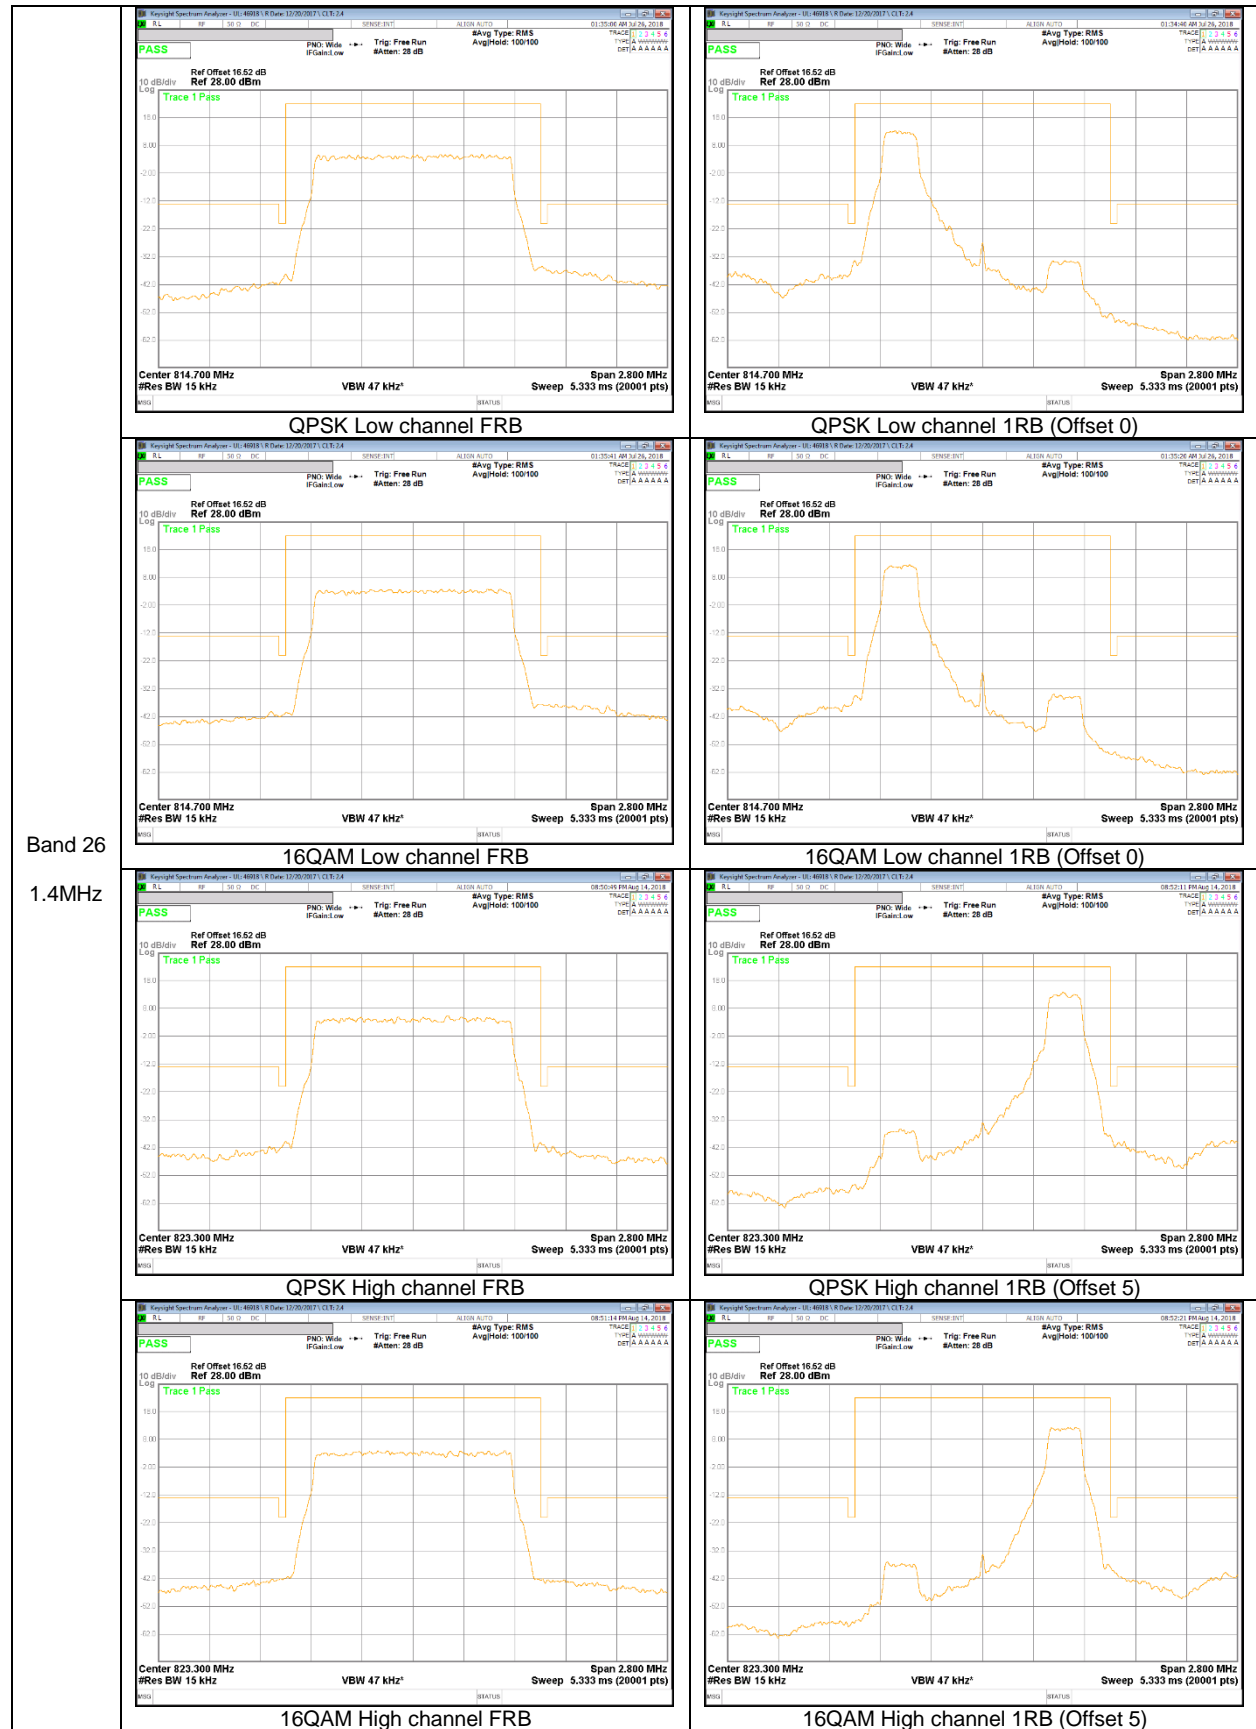

LTE Band 71

Band 71
15MHz

Band 71
10MHz

9.2.2. EMISSION MASK RESULT

LTE Band 7

Band 7
20MHz

Band 7
 10MHz

QPSK Low channel FRB

QPSK Low channel 1RB

QPSK High channel FRB

QPSK High channel 1RB

16QAM Low channel FRB

16QAM Low channel 1RB

16QAM High channel FRB

16QAM High channel 1RB

Band 7
 5MHz

QPSK Low channel FRB

QPSK Low channel 1RB

QPSK High channel FRB

QPSK High channel 1RB

16QAM Low channel FRB

16QAM Low channel 1RB

16QAM High channel FRB

16QAM High channel 1RB

LTE Band 26

Band 26
1.4MHz

LTE Band 30