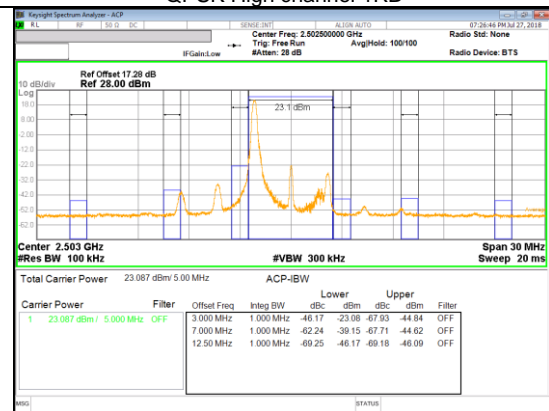

QPSK Low channel FRB

QPSK Low channel 1RB

QPSK High channel FRB

QPSK High channel 1RB

16QAM Low channel FRB

16QAM Low channel 1RB

16QAM High channel FRB

16QAM High channel 1RB

LTE Band 26

Band 26
1.4MHz

LTE Band 30