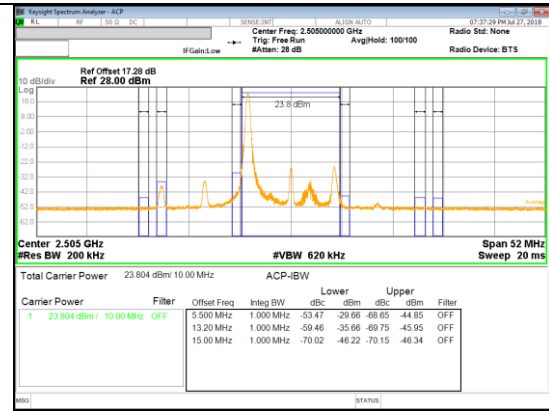

LTE Band 71

Band 71
15MHz

Band 71
10MHz

9.2.2. EMISSION MASK RESULT

LTE Band 7

Band 7
20MHz

Band 7
 10MHz

QPSK Low channel FRB

QPSK Low channel 1RB

QPSK High channel FRB

QPSK High channel 1RB

16QAM Low channel FRB

16QAM Low channel 1RB

16QAM High channel FRB

16QAM High channel 1RB

Band 7
 5MHz