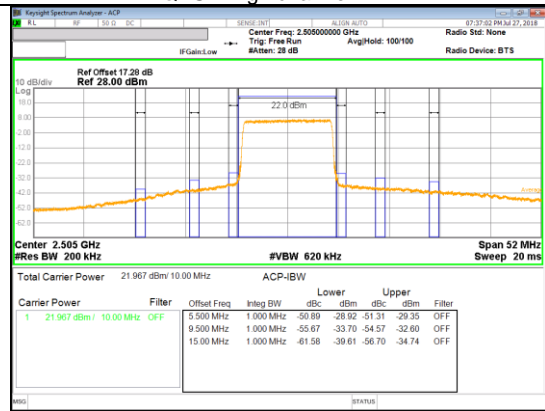

LTE Band 71

Band 71
15MHz

Band 71
10MHz

9.2.2. EMISSION MASK RESULT

LTE Band 7

Band 7
20MHz

Band 7
 10MHz

QPSK Low channel FRB

QPSK Low channel 1RB

QPSK High channel FRB

QPSK High channel 1RB

16QAM Low channel FRB

16QAM Low channel 1RB

16QAM High channel FRB

16QAM High channel 1RB

Band 7
 5MHz