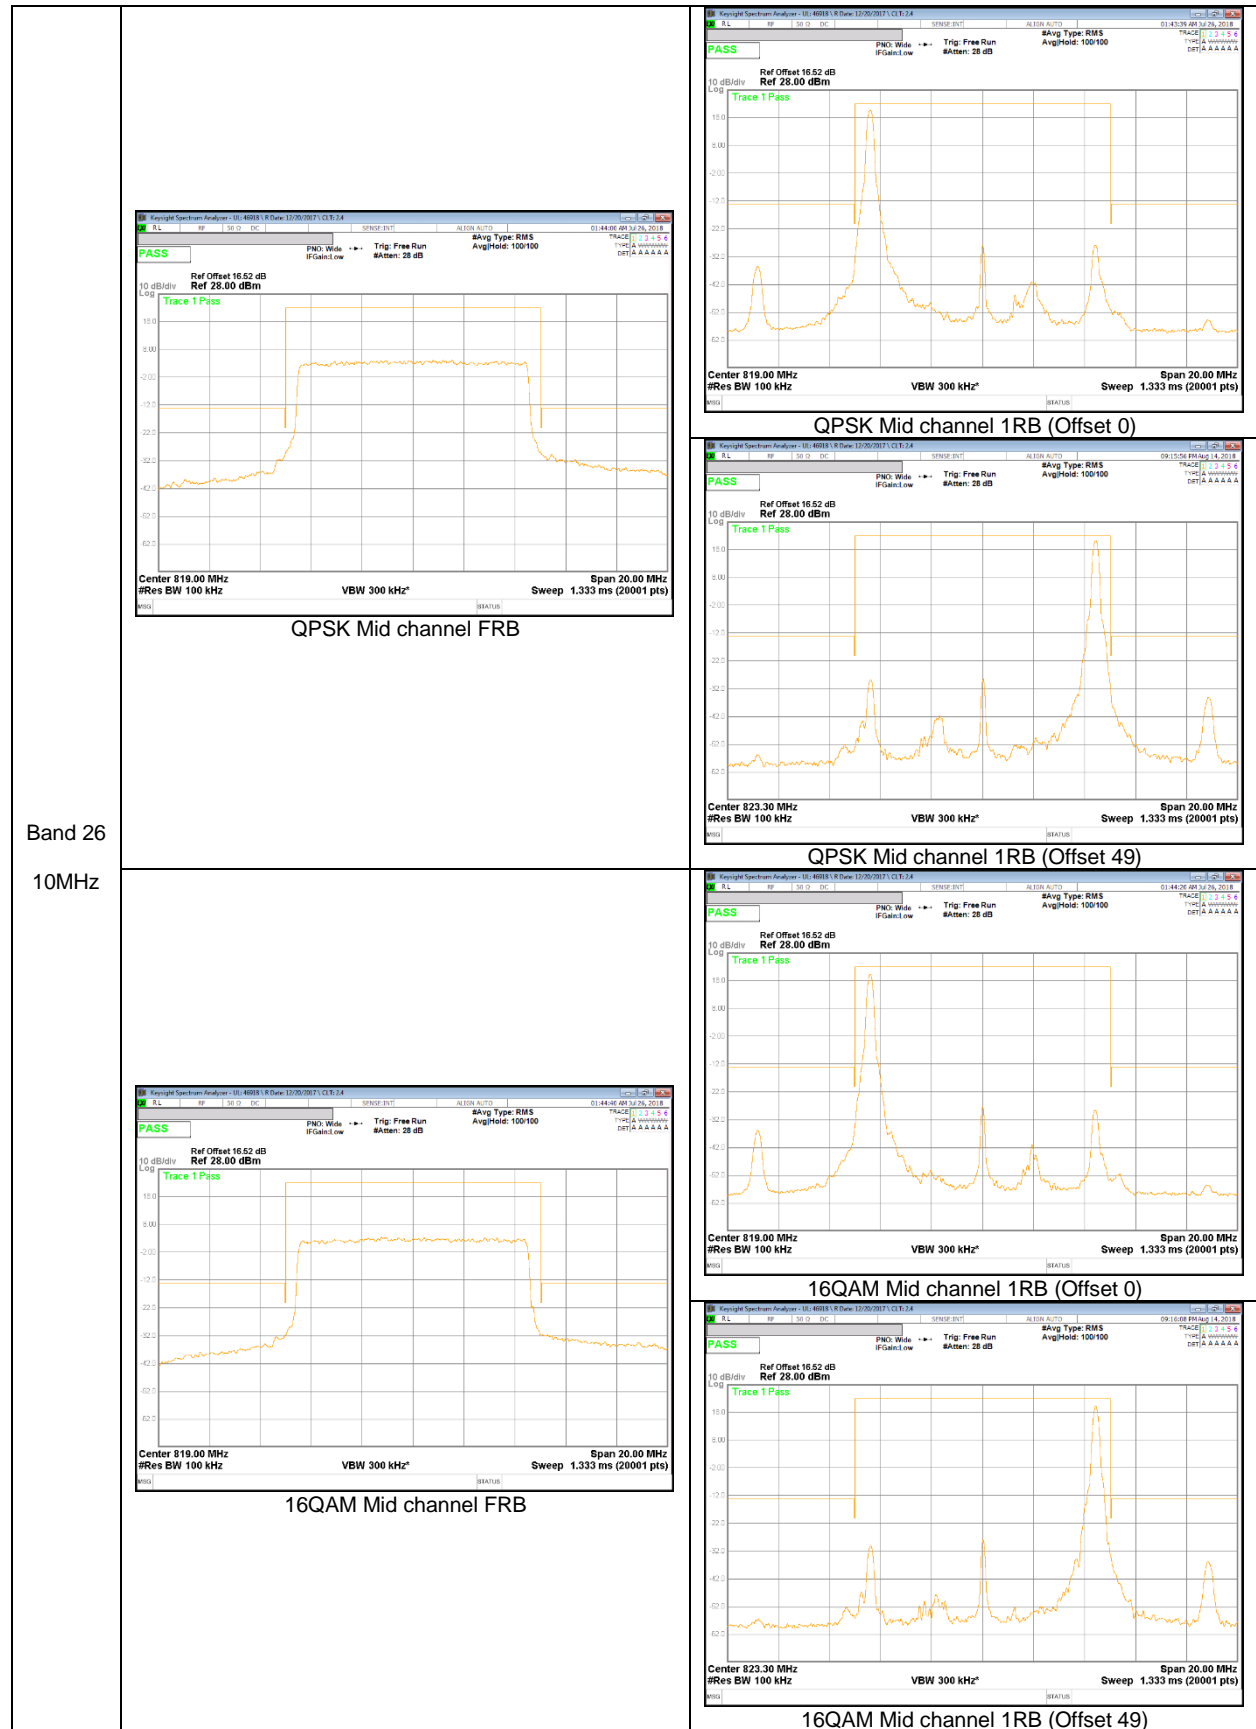

LTE Band 71

Band 71
15MHz

Band 71
10MHz

9.2.2. EMISSION MASK RESULT

LTE Band 7

Band 7
20MHz

Band 7
 10MHz

QPSK Low channel FRB

QPSK Low channel 1RB

QPSK High channel FRB

QPSK High channel 1RB

16QAM Low channel FRB

16QAM Low channel 1RB

16QAM High channel FRB

16QAM High channel 1RB

Band 7
 5MHz

QPSK Low channel FRB

QPSK Low channel 1RB

QPSK High channel FRB

QPSK High channel 1RB

16QAM Low channel FRB

16QAM Low channel 1RB

16QAM High channel FRB

16QAM High channel 1RB

LTE Band 26

Band 26
1.4MHz

LTE Band 30