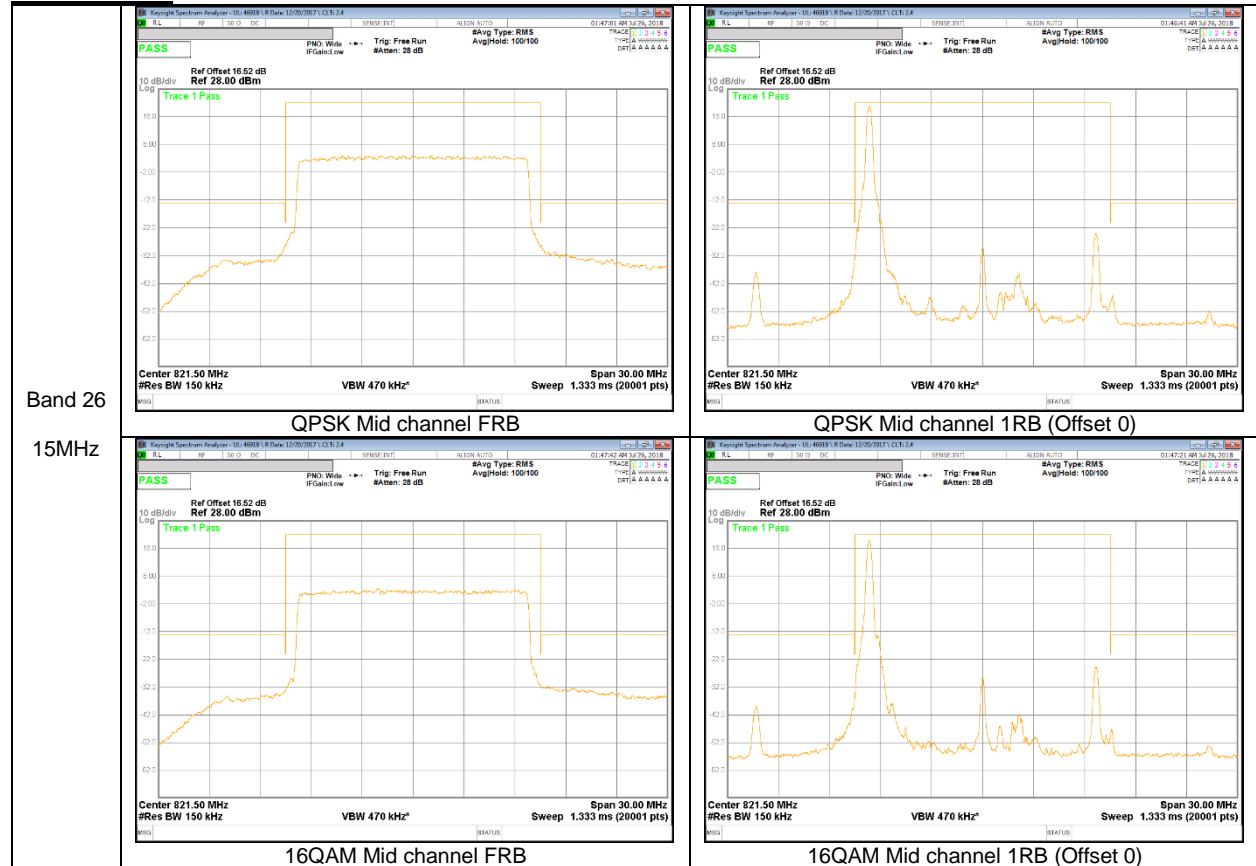

QPSK Low channel 1RB

QPSK High channel FRB

QPSK High channel 1RB

16QAM Low channel FRB

16QAM Low channel 1RB

16QAM High channel FRB

16QAM High channel 1RB

Band 7
 5MHz

QPSK Low channel FRB

QPSK Low channel 1RB

QPSK High channel FRB

QPSK High channel 1RB

16QAM Low channel FRB

16QAM Low channel 1RB

16QAM High channel FRB

16QAM High channel 1RB

LTE Band 26

Band 26
1.4MHz

LTE Band 30