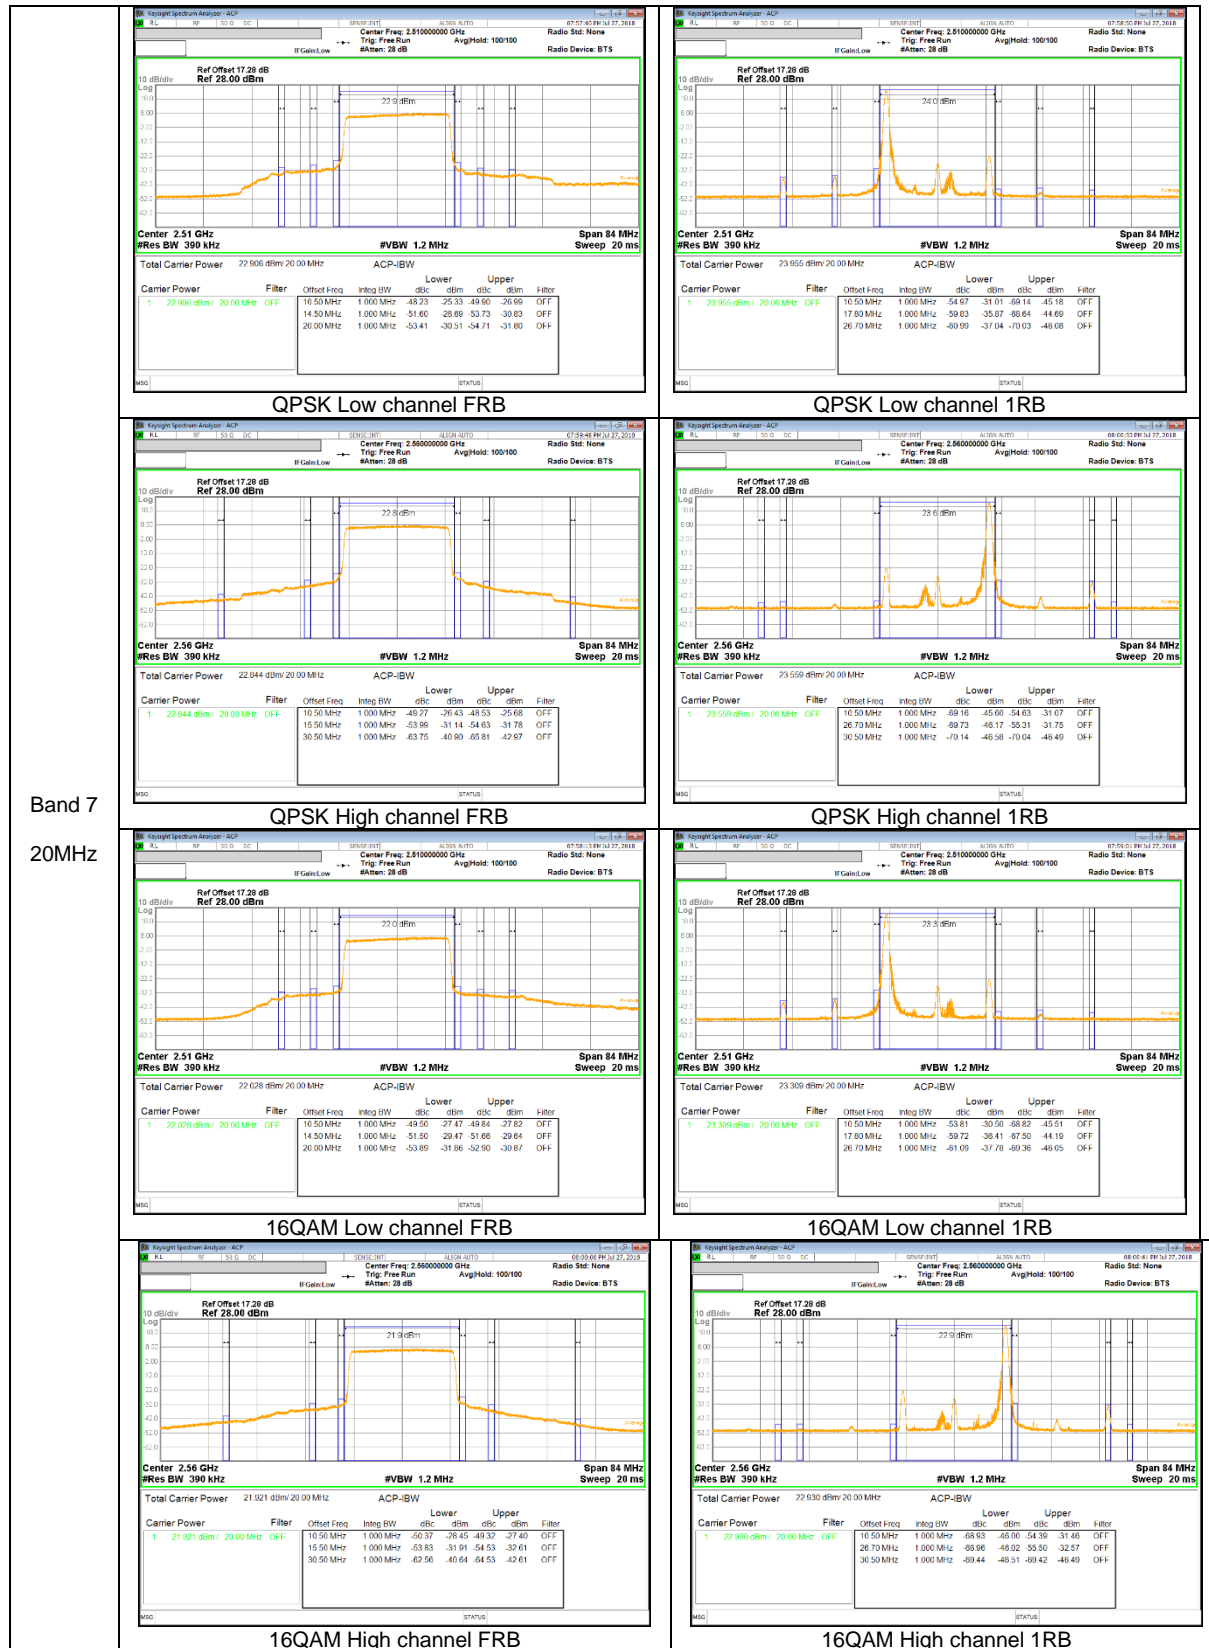

LTE Band 71

Band 71
15MHz

Band 71
10MHz

9.2.2. EMISSION MASK RESULT

LTE Band 7

Band 7
20MHz

Band 7
 10MHz

QPSK Low channel FRB

QPSK Low channel 1RB

QPSK High channel FRB

QPSK High channel 1RB

16QAM Low channel FRB

16QAM Low channel 1RB

16QAM High channel FRB

16QAM High channel 1RB

Band 7
 5MHz

QPSK Low channel FRB

QPSK Low channel 1RB

QPSK High channel FRB

QPSK High channel 1RB

16QAM Low channel FRB

16QAM Low channel 1RB

16QAM High channel FRB

16QAM High channel 1RB