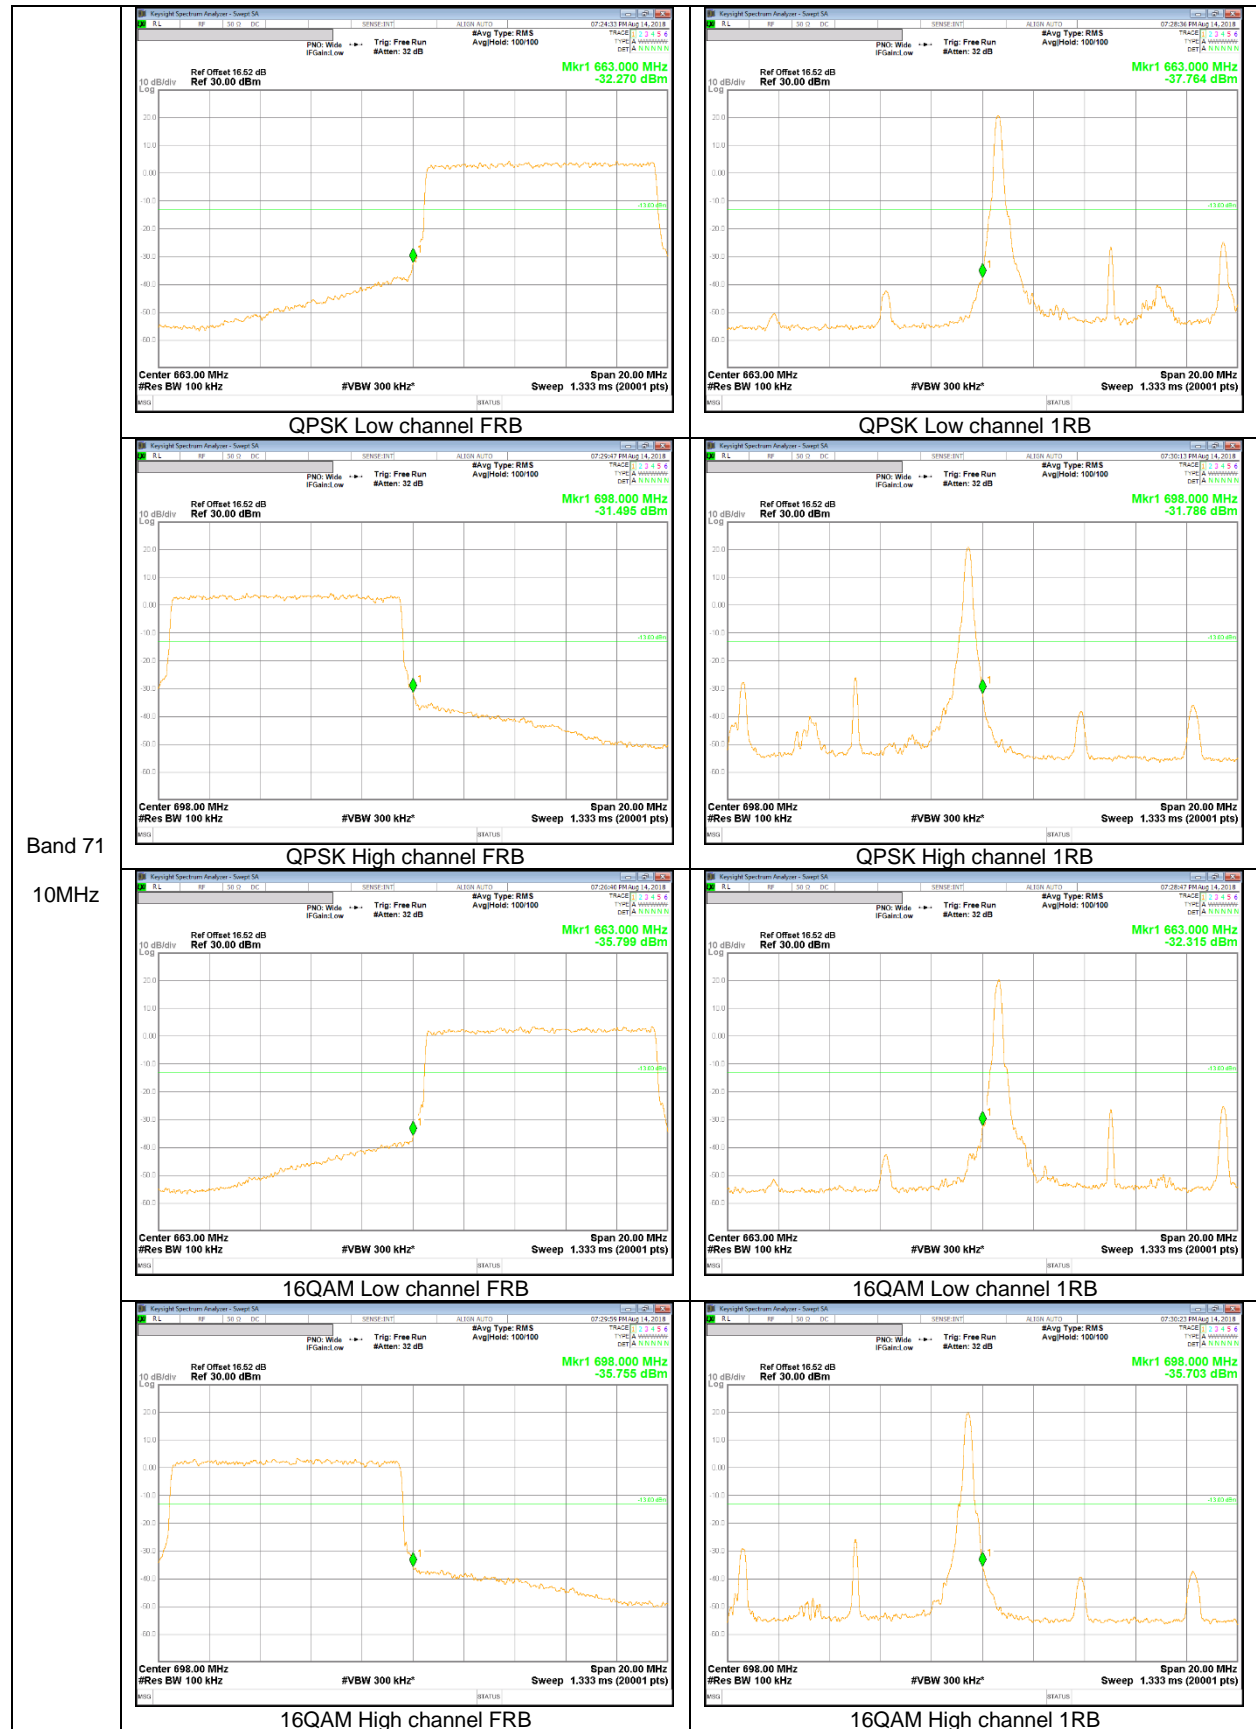

LTE Band 71

Band 71
15MHz

Band 71
10MHz

9.2.2. EMISSION MASK RESULT

LTE Band 7

Band 7
20MHz

Band 7
 10MHz

QPSK Low channel FRB

QPSK Low channel 1RB

QPSK High channel FRB

QPSK High channel 1RB

16QAM Low channel FRB

16QAM Low channel 1RB

16QAM High channel FRB

16QAM High channel 1RB

Band 7
 5MHz

QPSK Low channel FRB

QPSK Low channel 1RB

QPSK High channel FRB

QPSK High channel 1RB

16QAM Low channel FRB

16QAM Low channel 1RB

16QAM High channel FRB

16QAM High channel 1RB

LTE Band 26

Band 26
1.4MHz

LTE Band 30