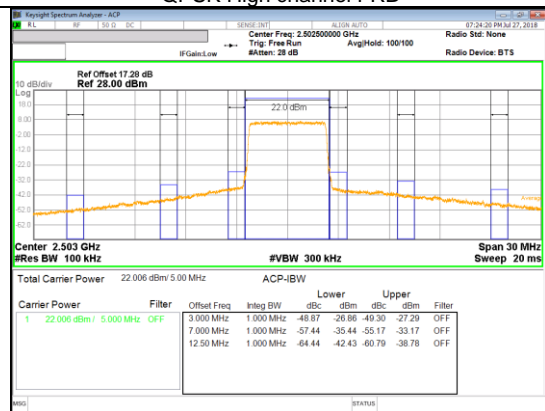

QPSK Low channel FRB

QPSK Low channel 1RB

QPSK High channel FRB

QPSK High channel 1RB

16QAM Low channel FRB

16QAM Low channel 1RB

16QAM High channel FRB

16QAM High channel 1RB

LTE Band 26

Band 26
1.4MHz

LTE Band 30