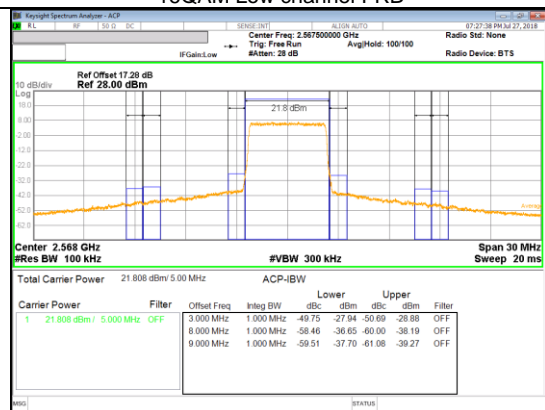

QPSK Low channel FRB

QPSK Low channel 1RB

QPSK High channel FRB

QPSK High channel 1RB

16QAM Low channel FRB

16QAM Low channel 1RB

16QAM High channel FRB

16QAM High channel 1RB

LTE Band 26

Band 26
1.4MHz

LTE Band 30