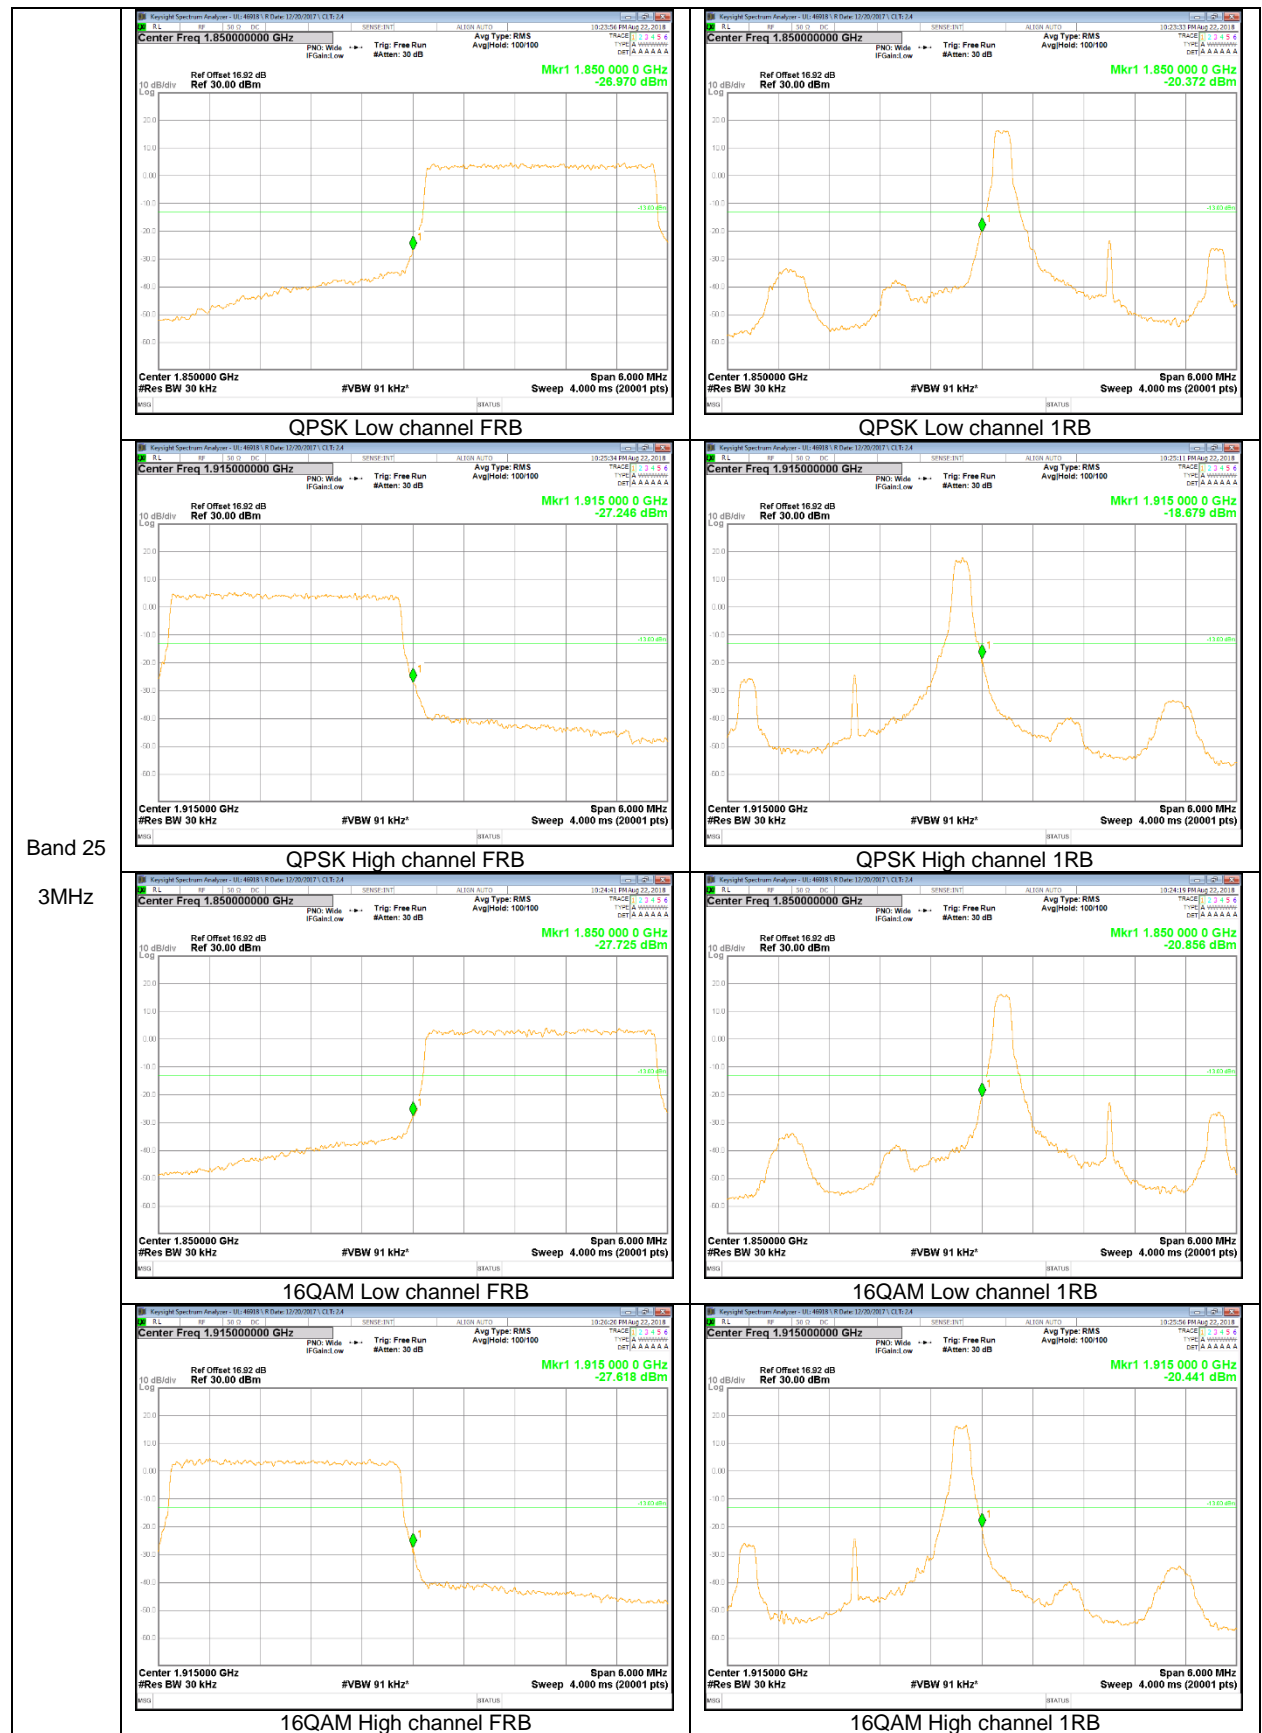

LTE Band 25

Band 25  
20MHz

Band 25  
 5MHz

Band 25  
 3MHz

Band 25  
1.4MHz

LTE Band 26

Band 26  
15MHz

Band 26  
 1.4MHz

LTE Band 66

Band 66  
 20MHz

Band 66  
 5MHz