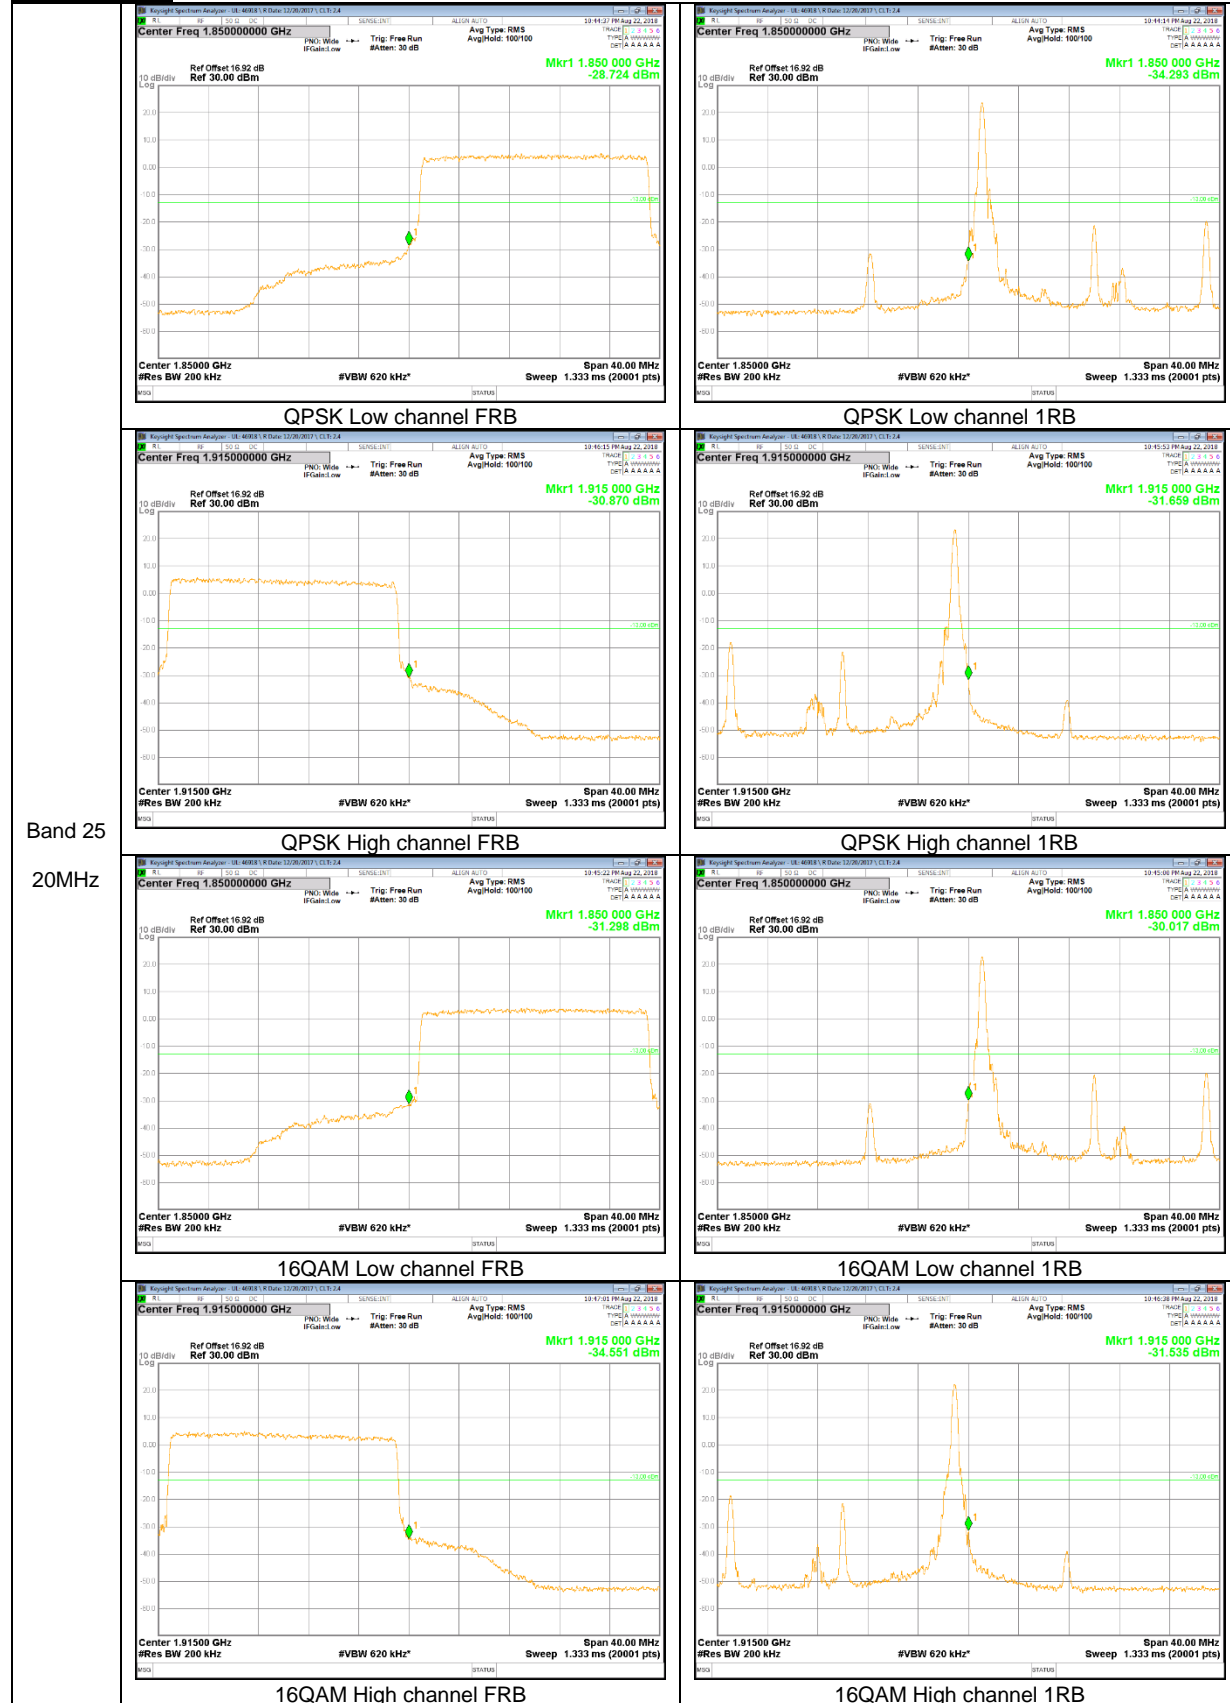

LTE Band 25

Band 25  
20MHz

Band 25  
 5MHz

Band 25  
 3MHz

Band 25  
1.4MHz

LTE Band 26

Band 26  
15MHz

Band 26  
 1.4MHz

LTE Band 66

Band 66  
 20MHz

Band 66  
 5MHz