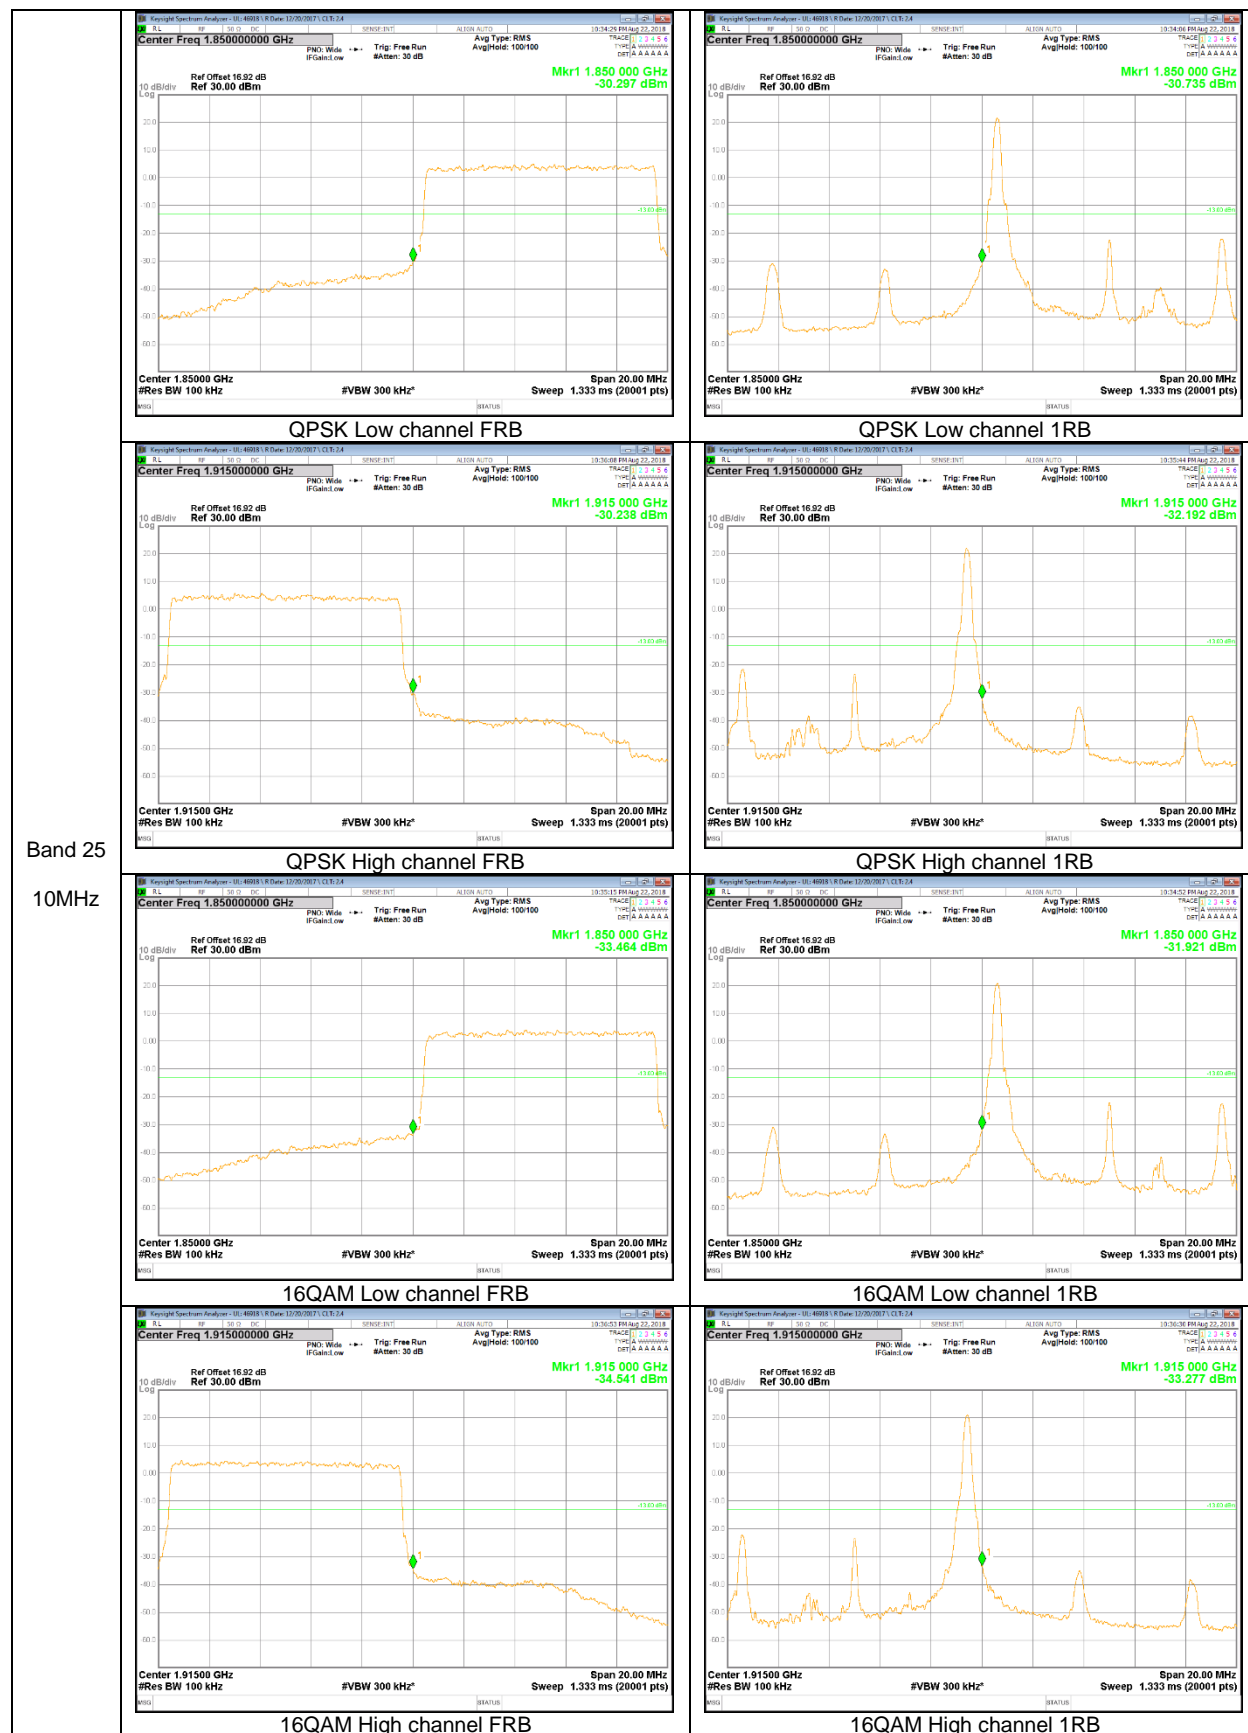

LTE Band 25

Band 25  
20MHz

Band 25  
 5MHz

Band 25  
 3MHz

Band 25  
1.4MHz

LTE Band 26

Band 26  
15MHz

Band 26  
 1.4MHz

LTE Band 66

Band 66  
 20MHz

Band 66  
 5MHz