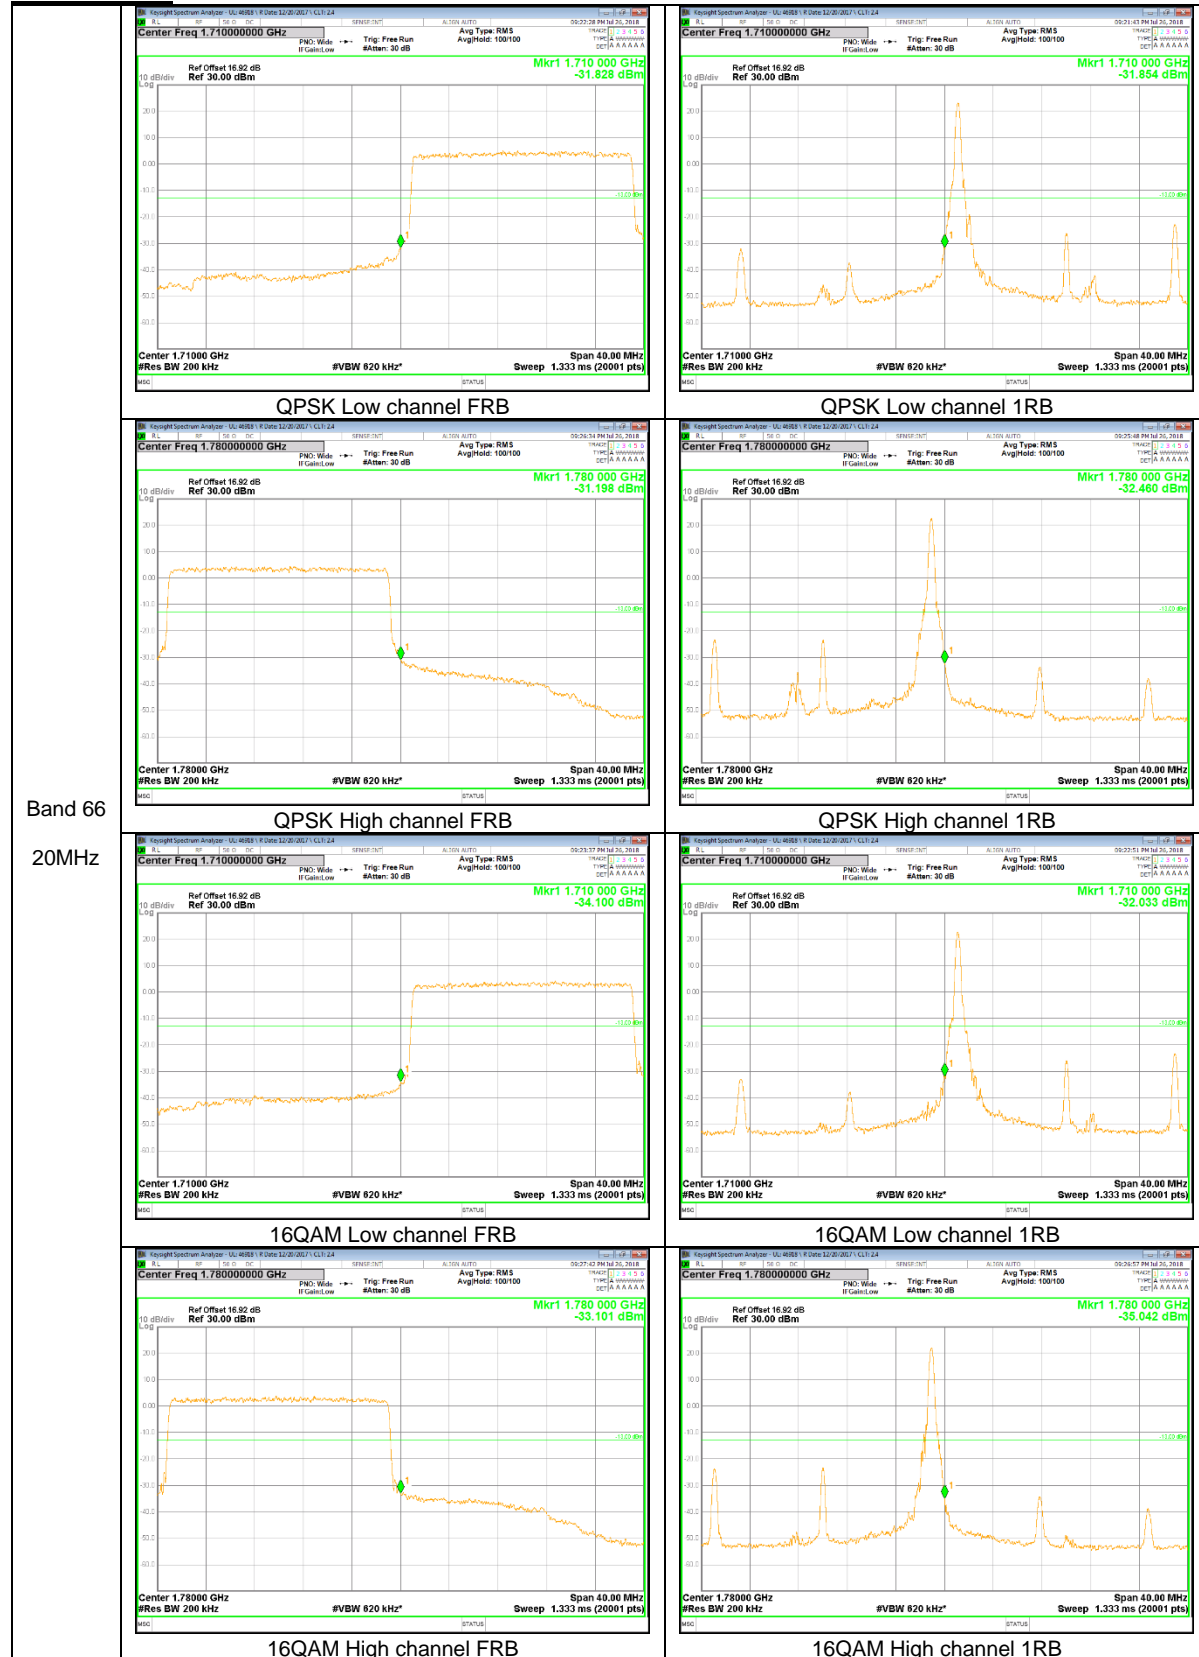

LTE Band 25

Band 25  
20MHz

Band 25  
 5MHz

Band 25  
 3MHz

Band 25  
1.4MHz

LTE Band 26

Band 26  
15MHz

Band 26  
 1.4MHz

LTE Band 66

Band 66  
 20MHz

Band 66  
 5MHz