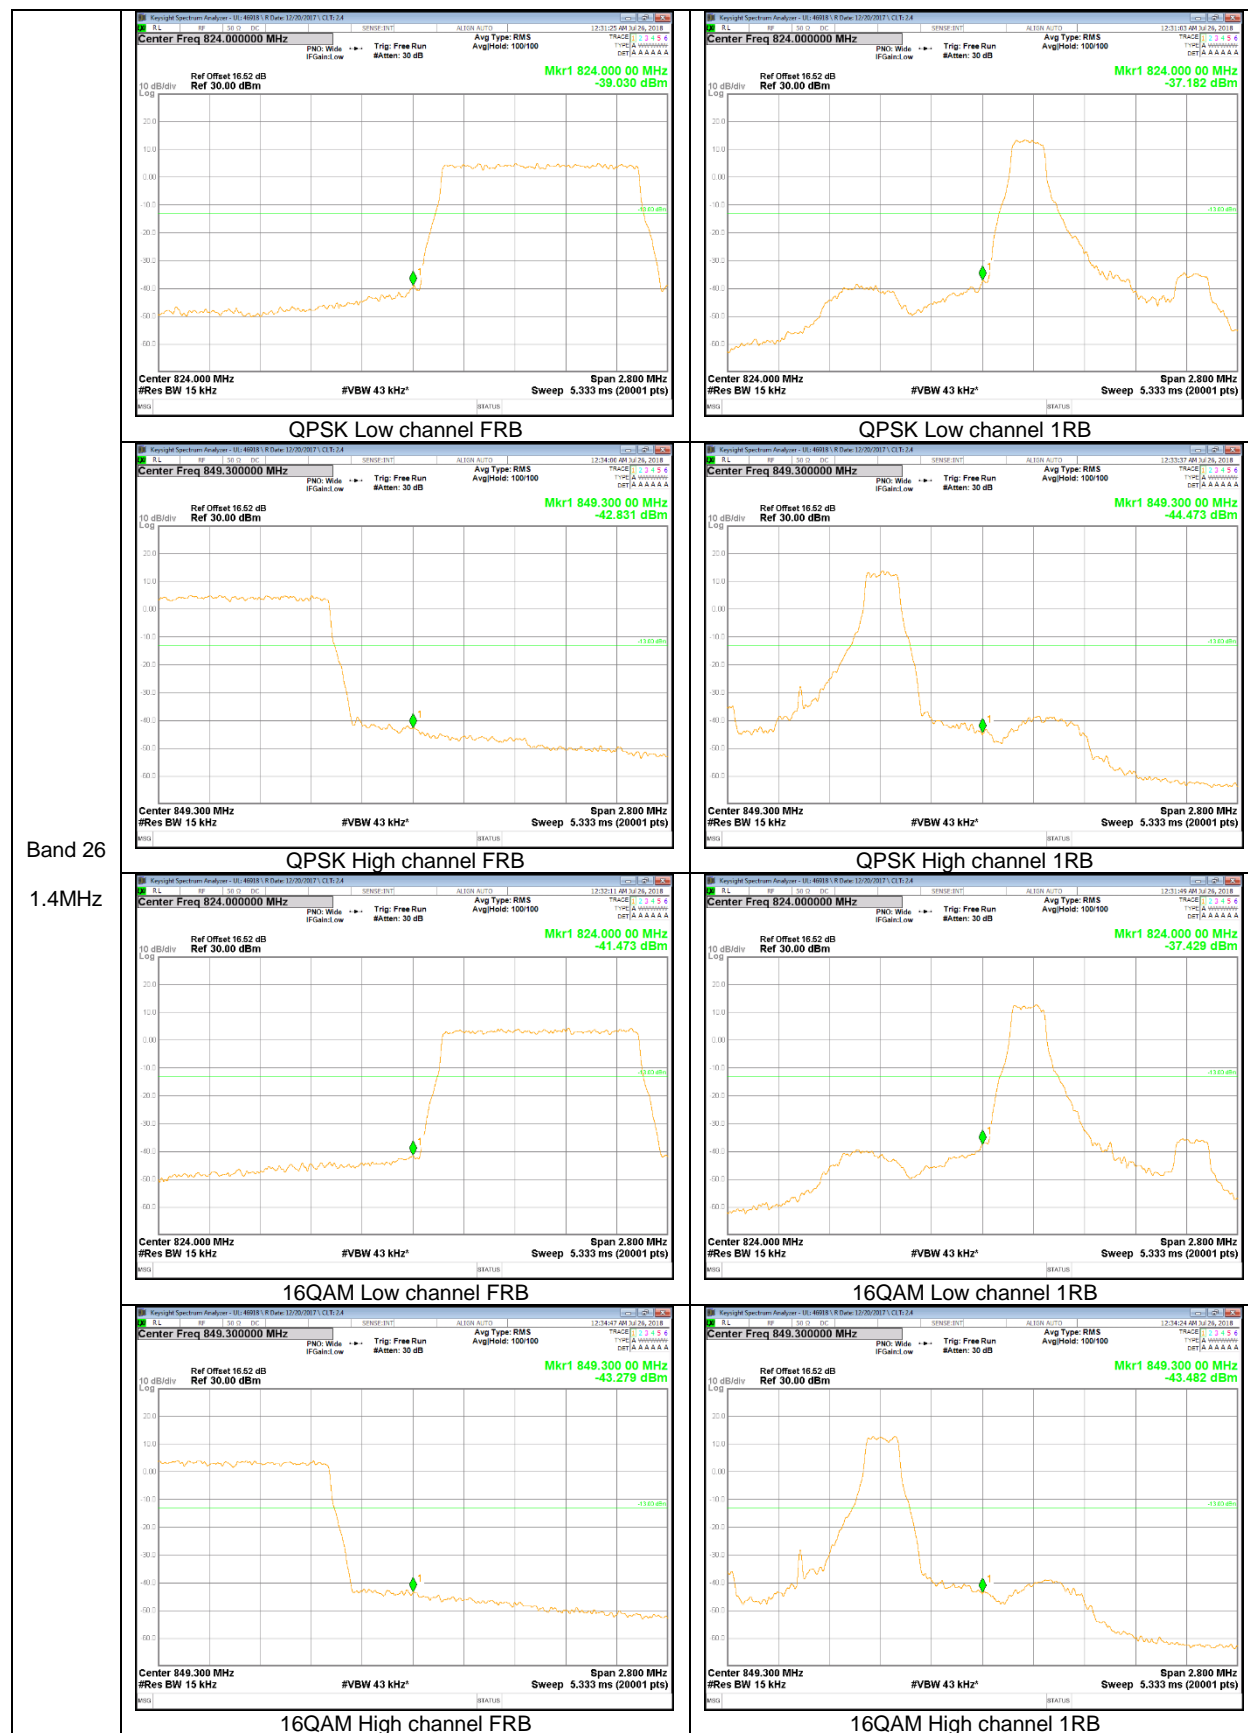

LTE Band 25

Band 25  
20MHz

Band 25  
 5MHz

Band 25  
 3MHz

Band 25  
1.4MHz

LTE Band 26

Band 26  
15MHz

Band 26  
 1.4MHz

LTE Band 66

Band 66  
 20MHz

Band 66  
 5MHz