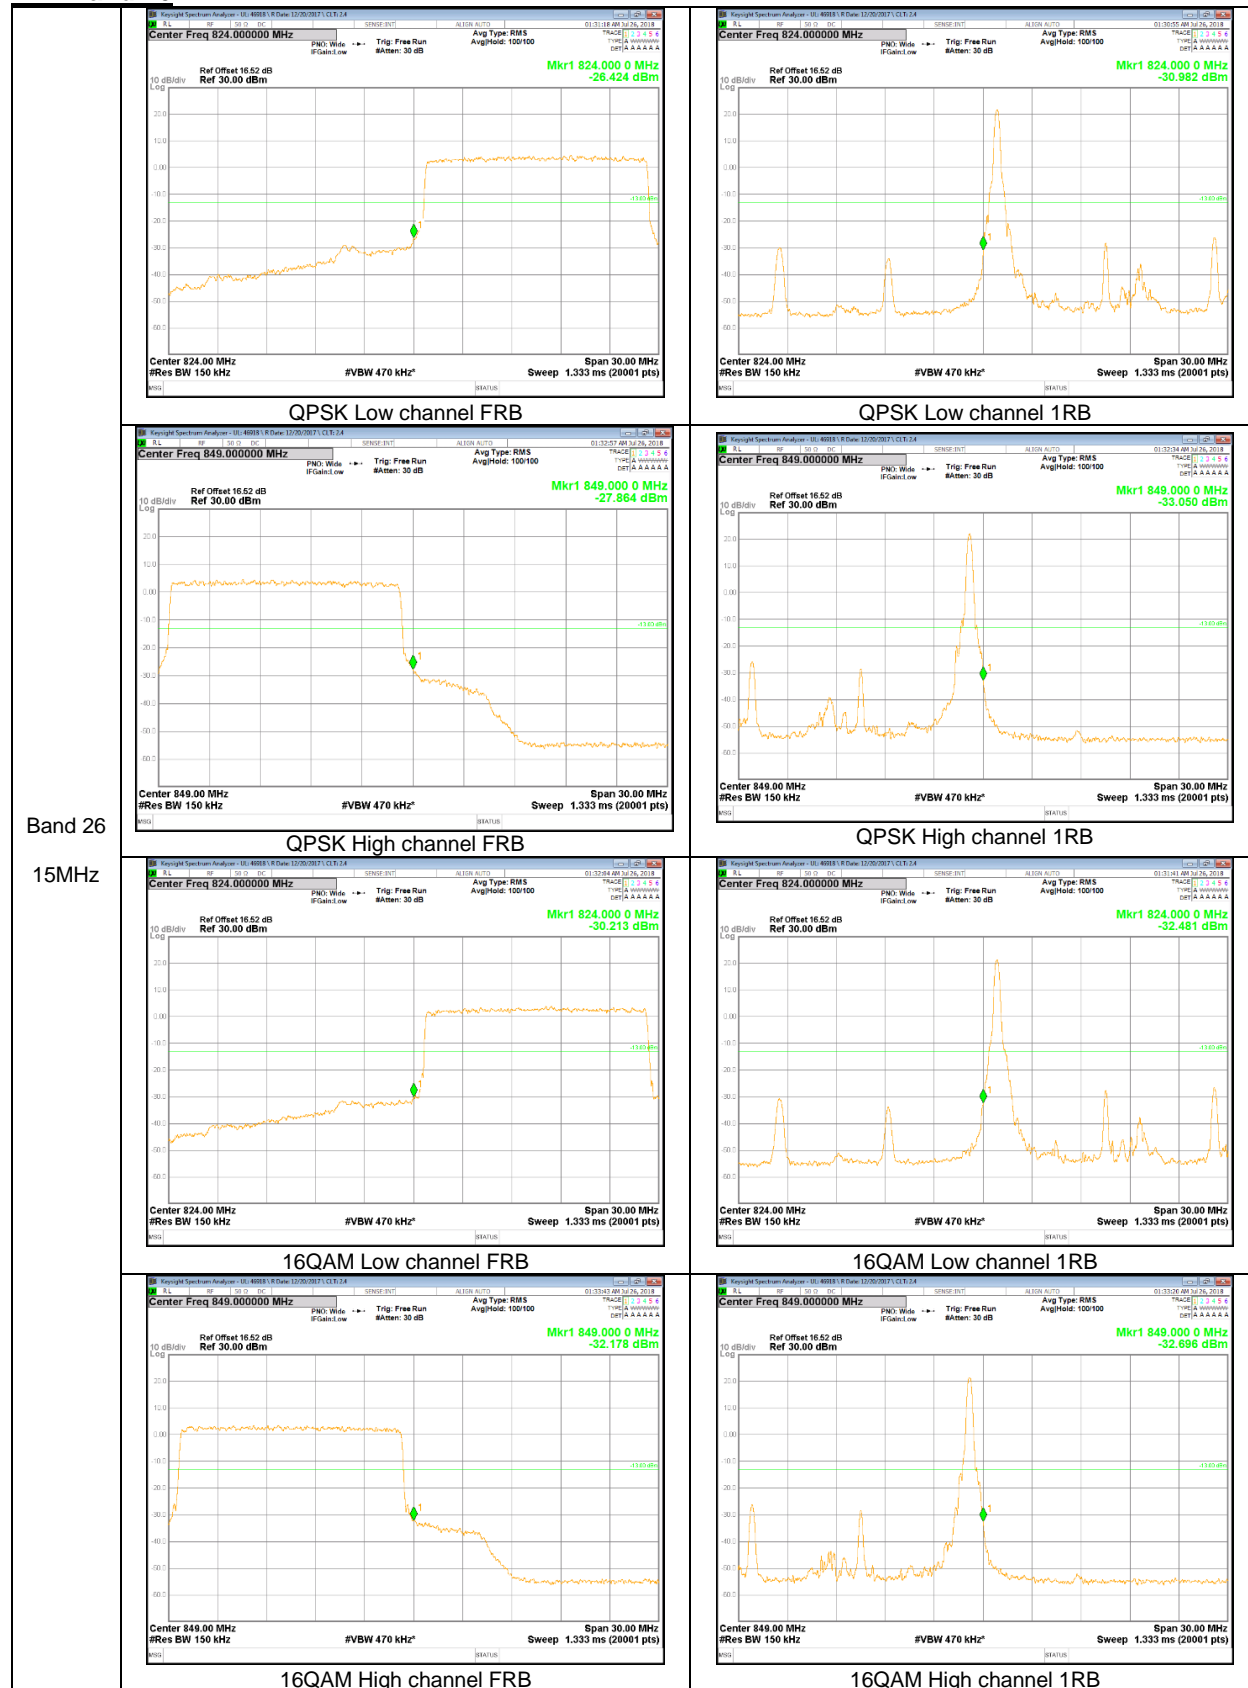

LTE Band 25

Band 25  
20MHz

Band 25  
 5MHz

Band 25  
 3MHz

Band 25  
1.4MHz

LTE Band 26

Band 26  
15MHz

Band 26  
 1.4MHz

LTE Band 66

Band 66  
 20MHz

Band 66  
 5MHz