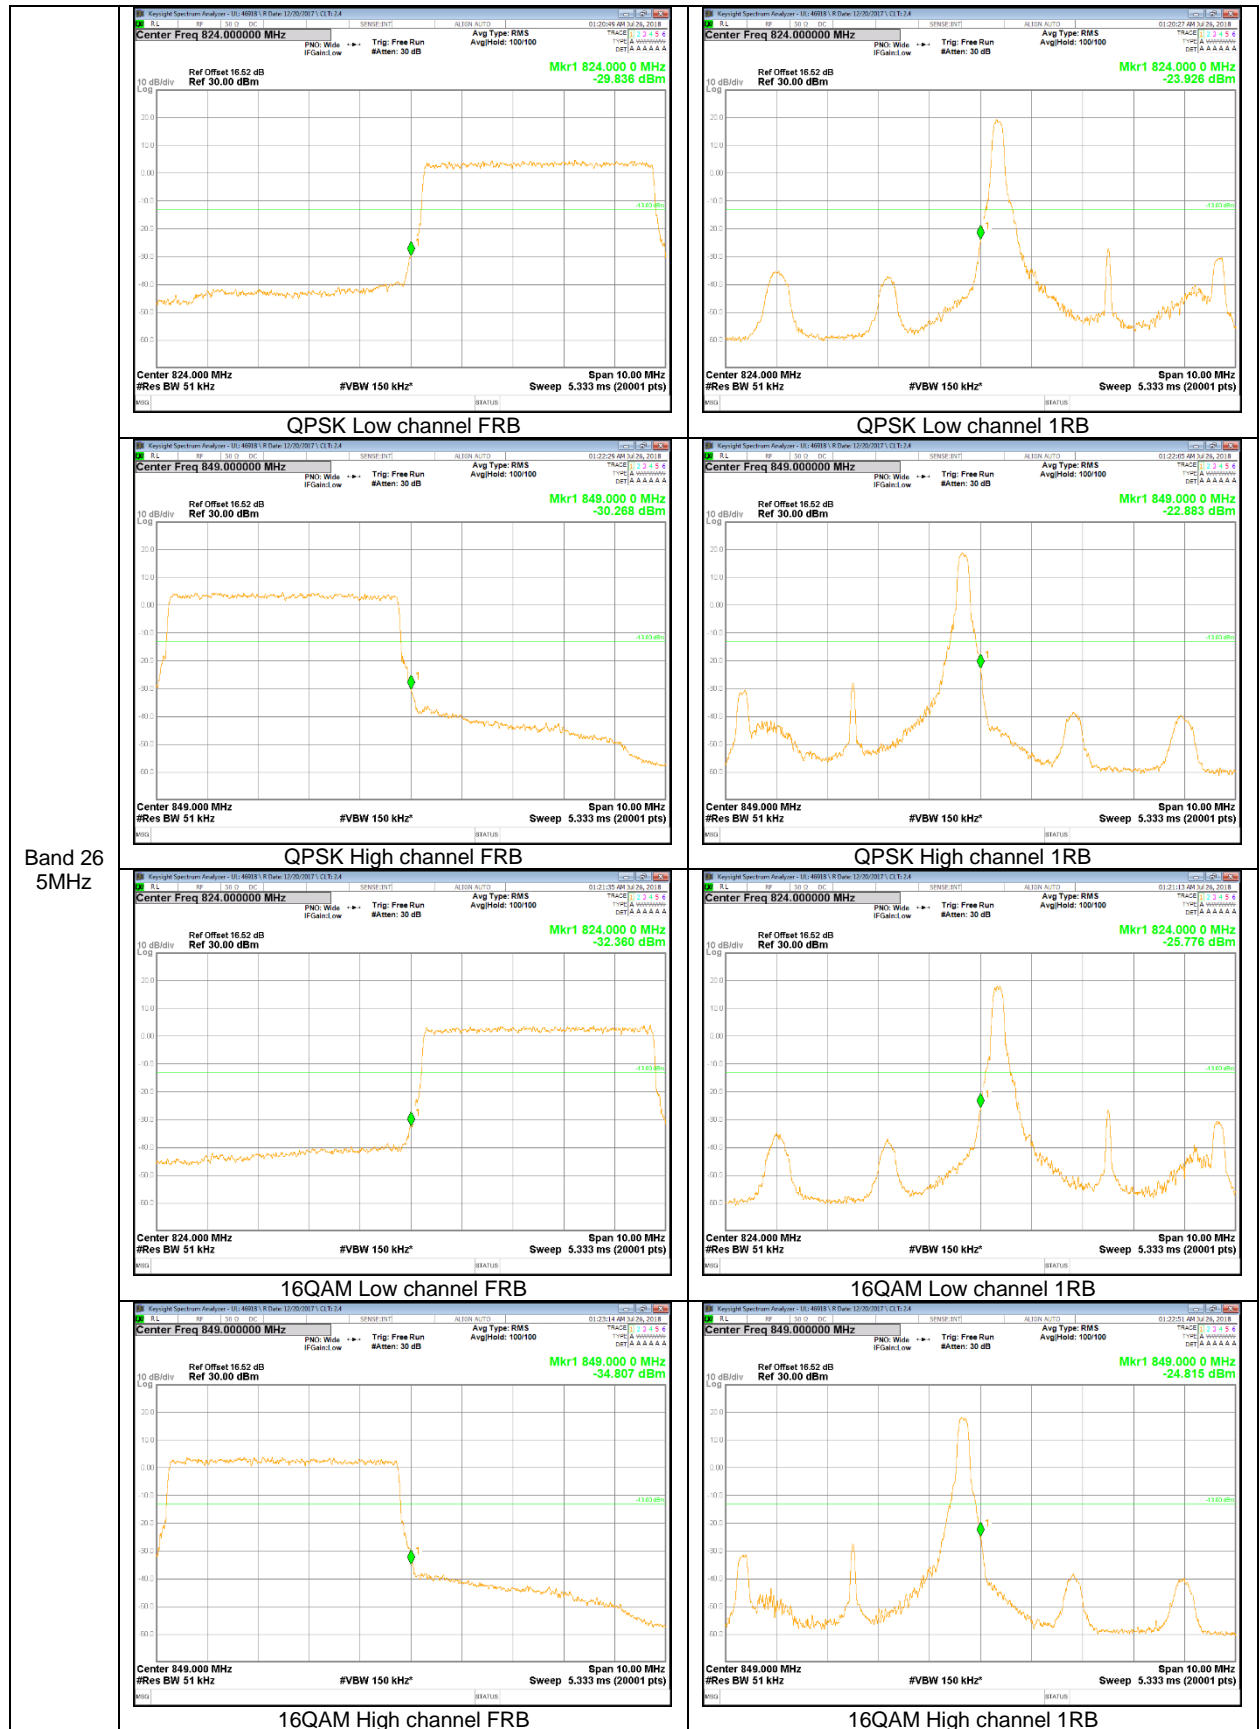

LTE Band 25

Band 25  
20MHz

Band 25  
 5MHz

Band 25  
 3MHz

Band 25  
1.4MHz

LTE Band 26

Band 26  
15MHz

Band 26  
 1.4MHz

LTE Band 66

Band 66  
 20MHz

Band 66  
 5MHz