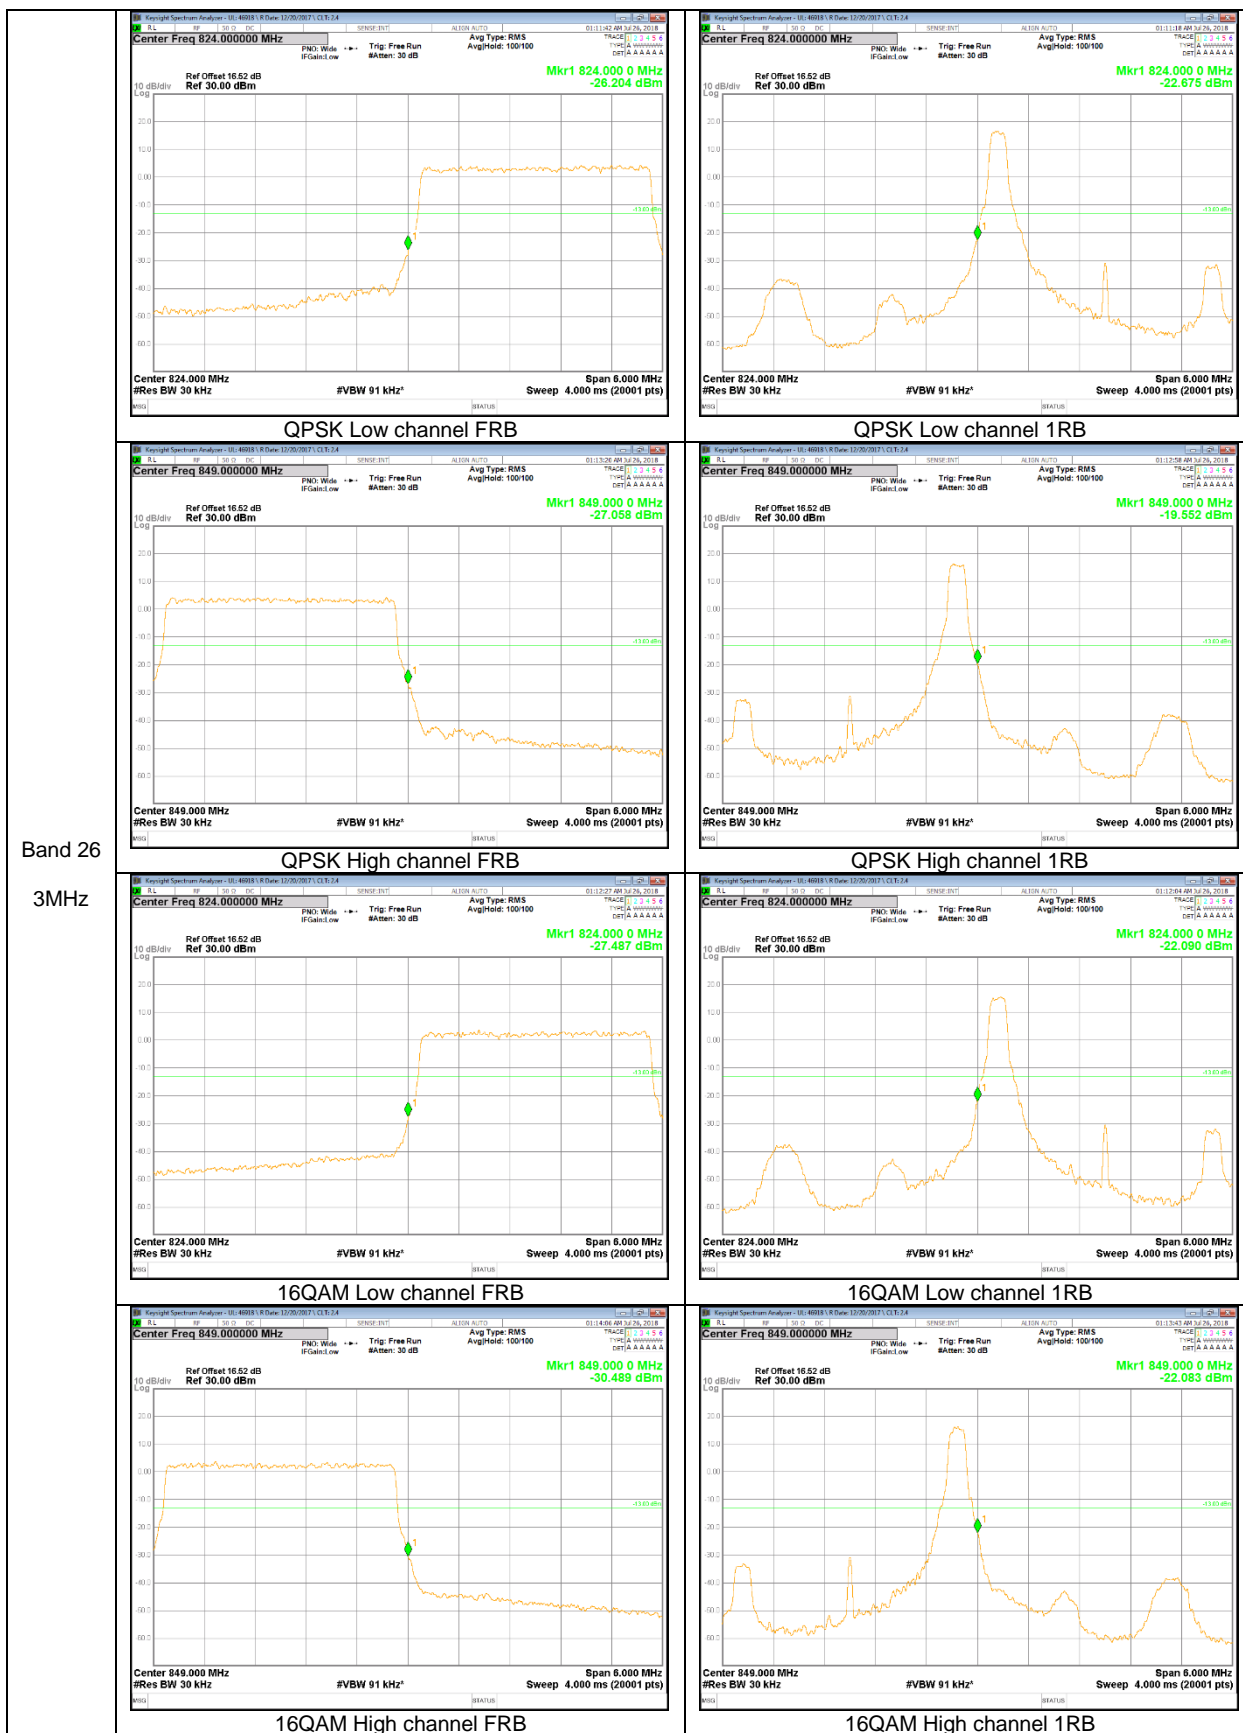

LTE Band 25

Band 25  
20MHz

Band 25  
 5MHz

Band 25  
 3MHz

Band 25  
1.4MHz

LTE Band 26

Band 26  
15MHz

Band 26  
 1.4MHz

LTE Band 66

Band 66  
 20MHz

Band 66  
 5MHz