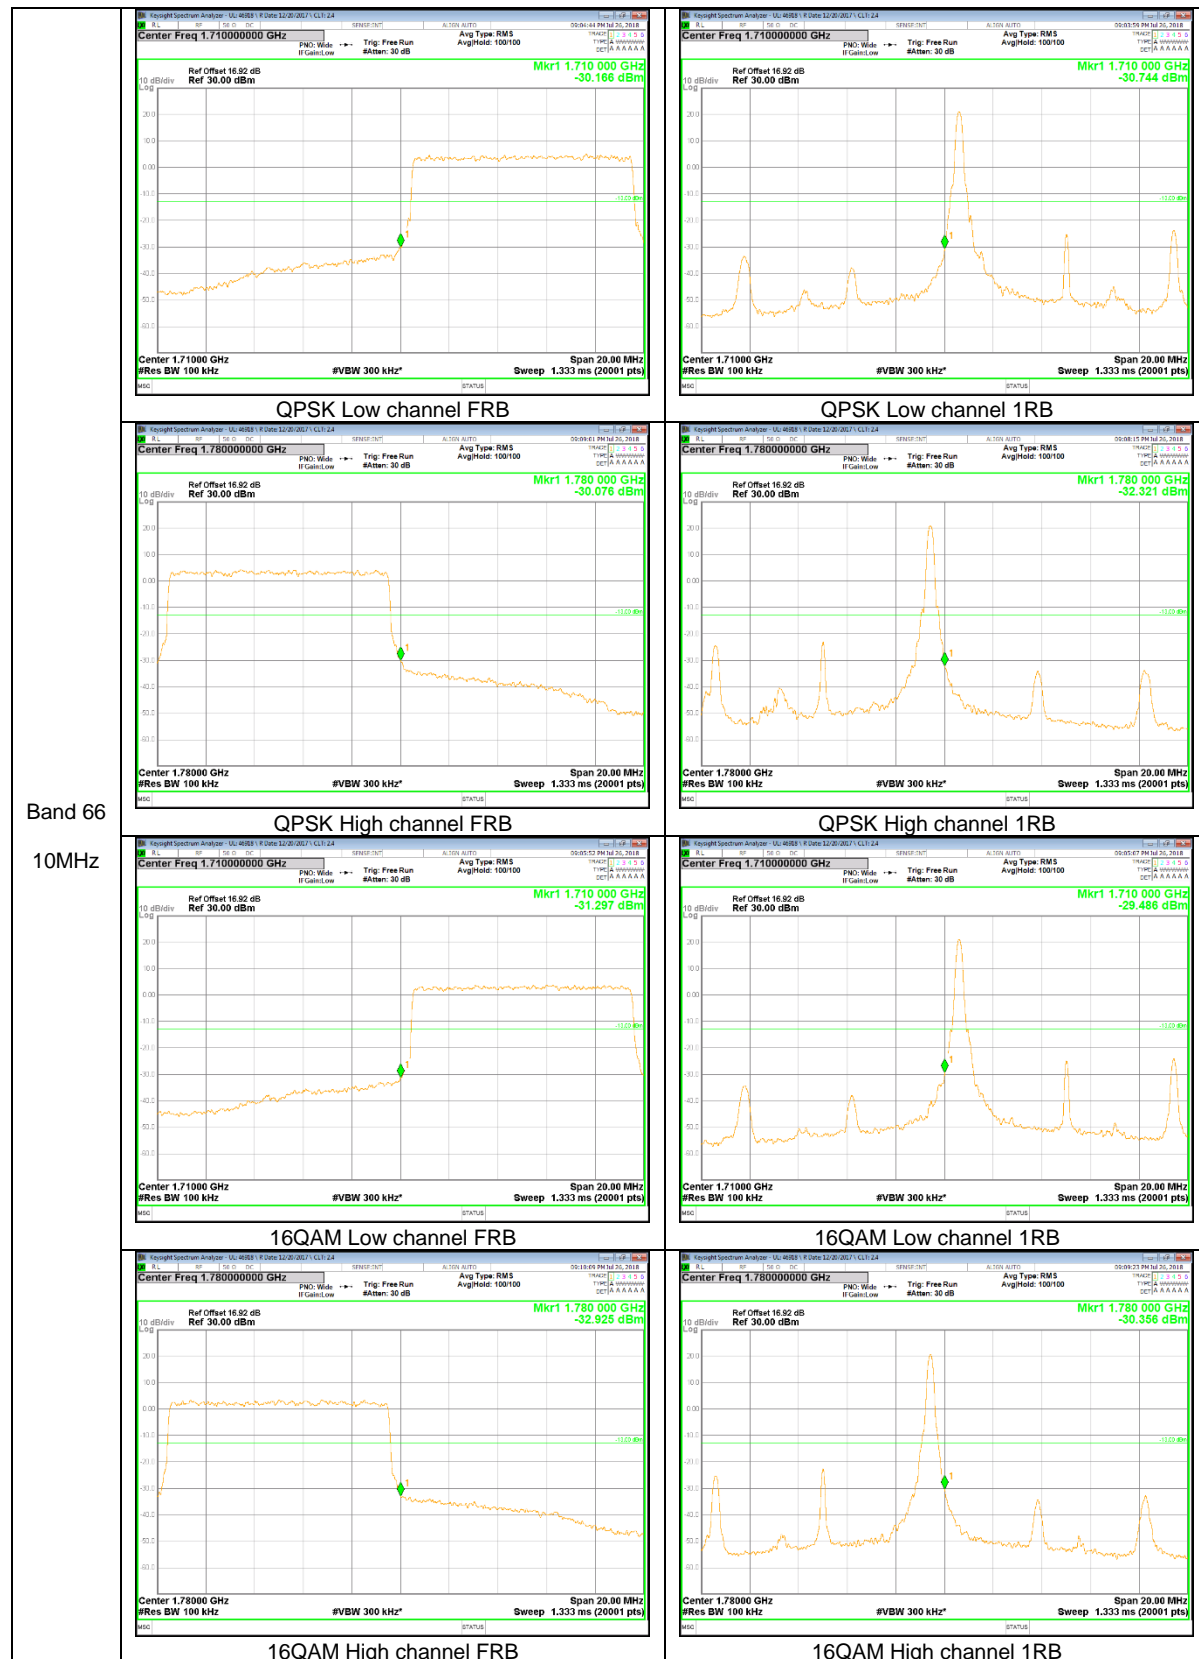

LTE Band 25

Band 25  
20MHz

Band 25  
 5MHz

Band 25  
 3MHz

Band 25  
1.4MHz

LTE Band 26

Band 26  
15MHz

Band 26  
 1.4MHz

LTE Band 66

Band 66  
 20MHz

Band 66  
 5MHz