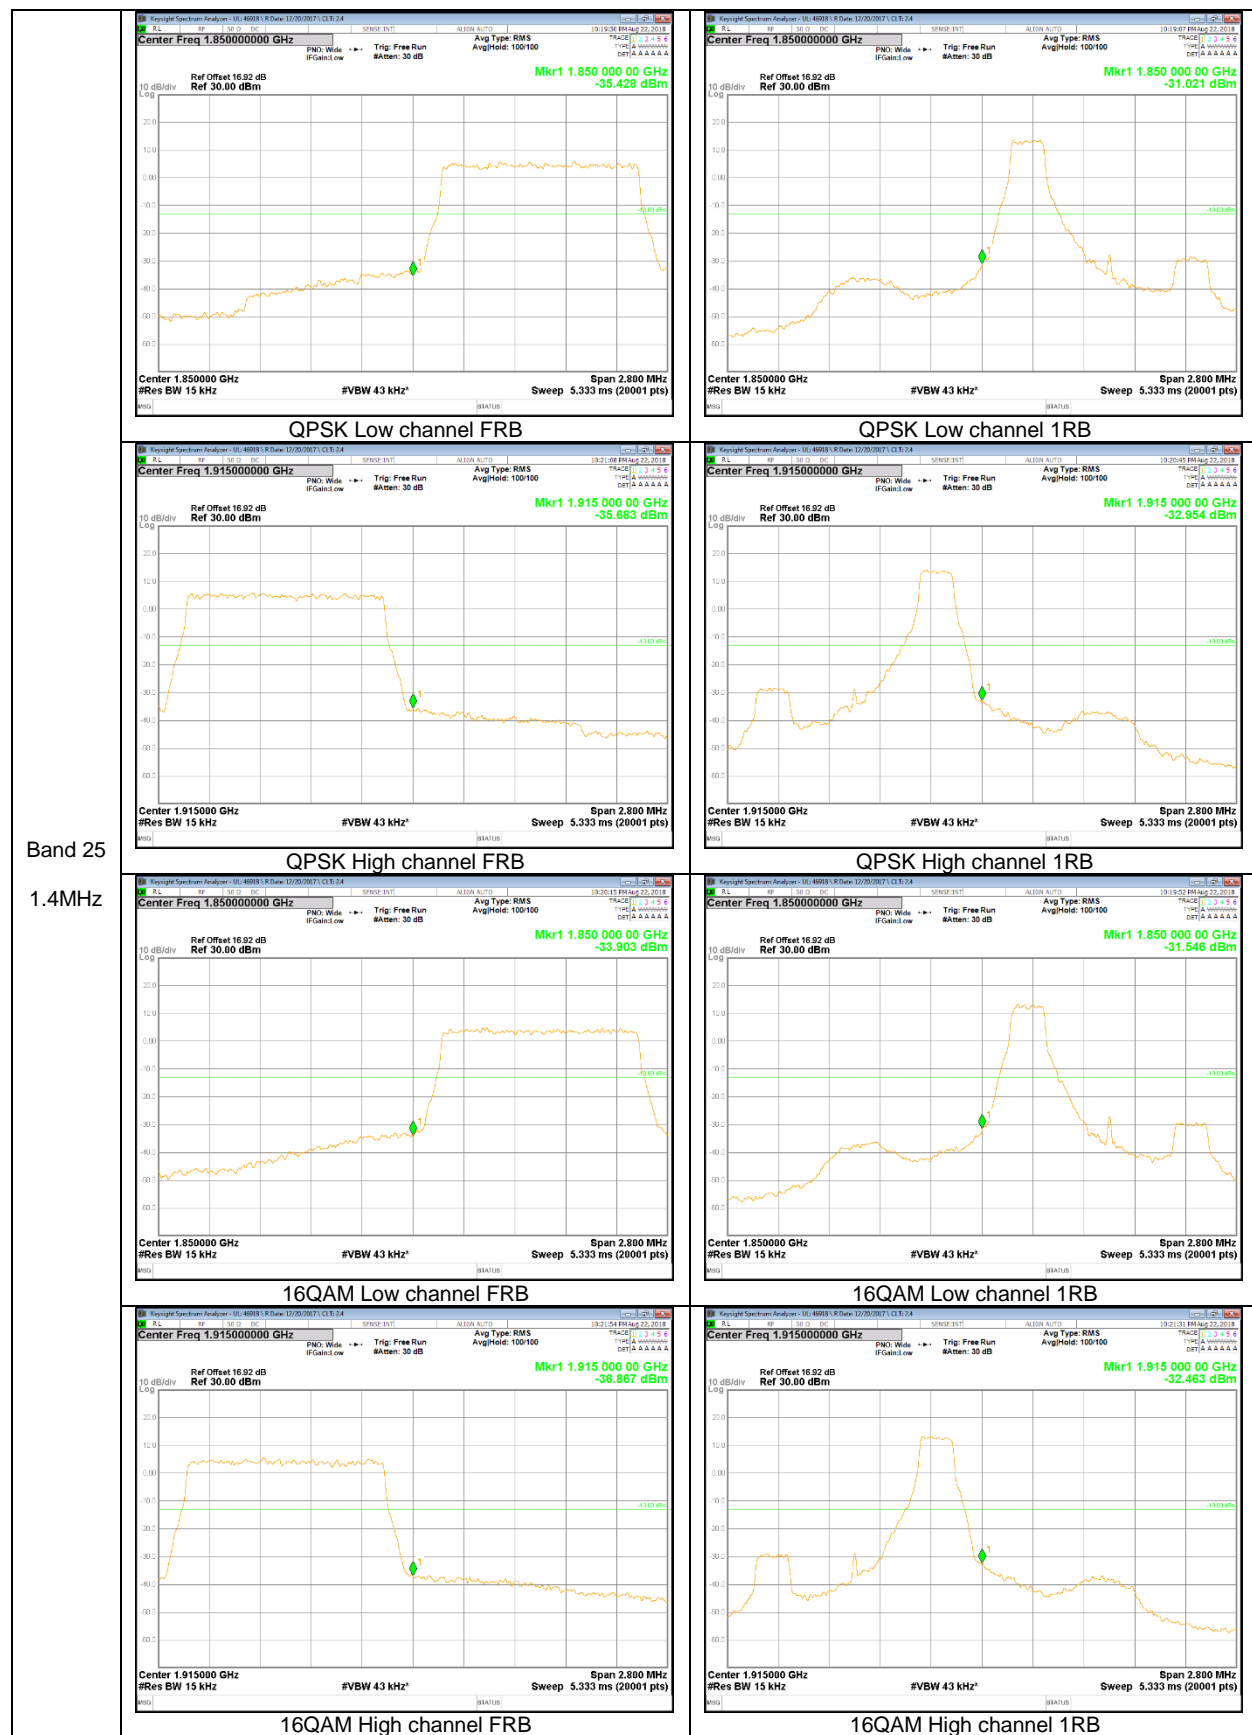

LTE Band 25

Band 25  
20MHz

Band 25  
 5MHz

Band 25  
 3MHz

Band 25  
1.4MHz

LTE Band 26

Band 26  
15MHz

Band 26  
 1.4MHz

LTE Band 66

Band 66  
 20MHz

Band 66  
 5MHz