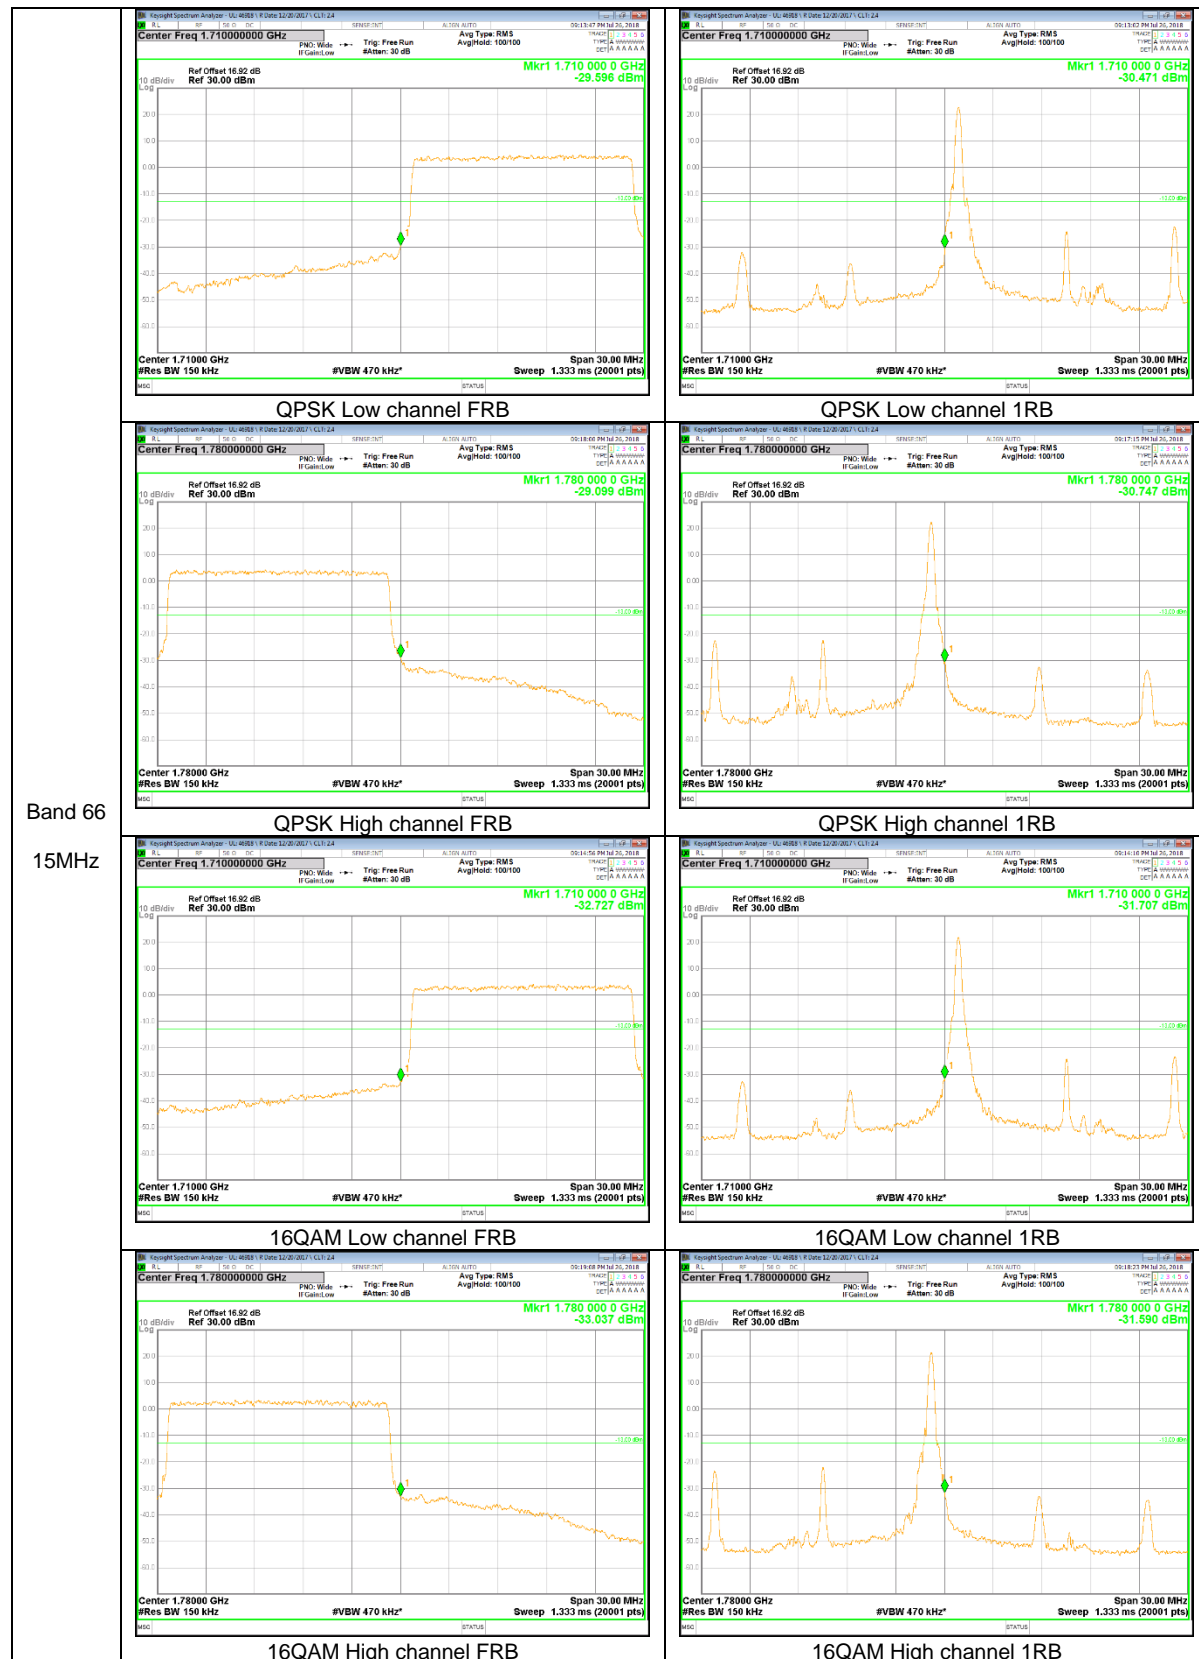

LTE Band 25

Band 25  
20MHz

Band 25  
 5MHz

Band 25  
 3MHz

Band 25  
1.4MHz

LTE Band 26

Band 26  
15MHz

Band 26  
 1.4MHz

LTE Band 66

Band 66  
 20MHz

Band 66  
 5MHz