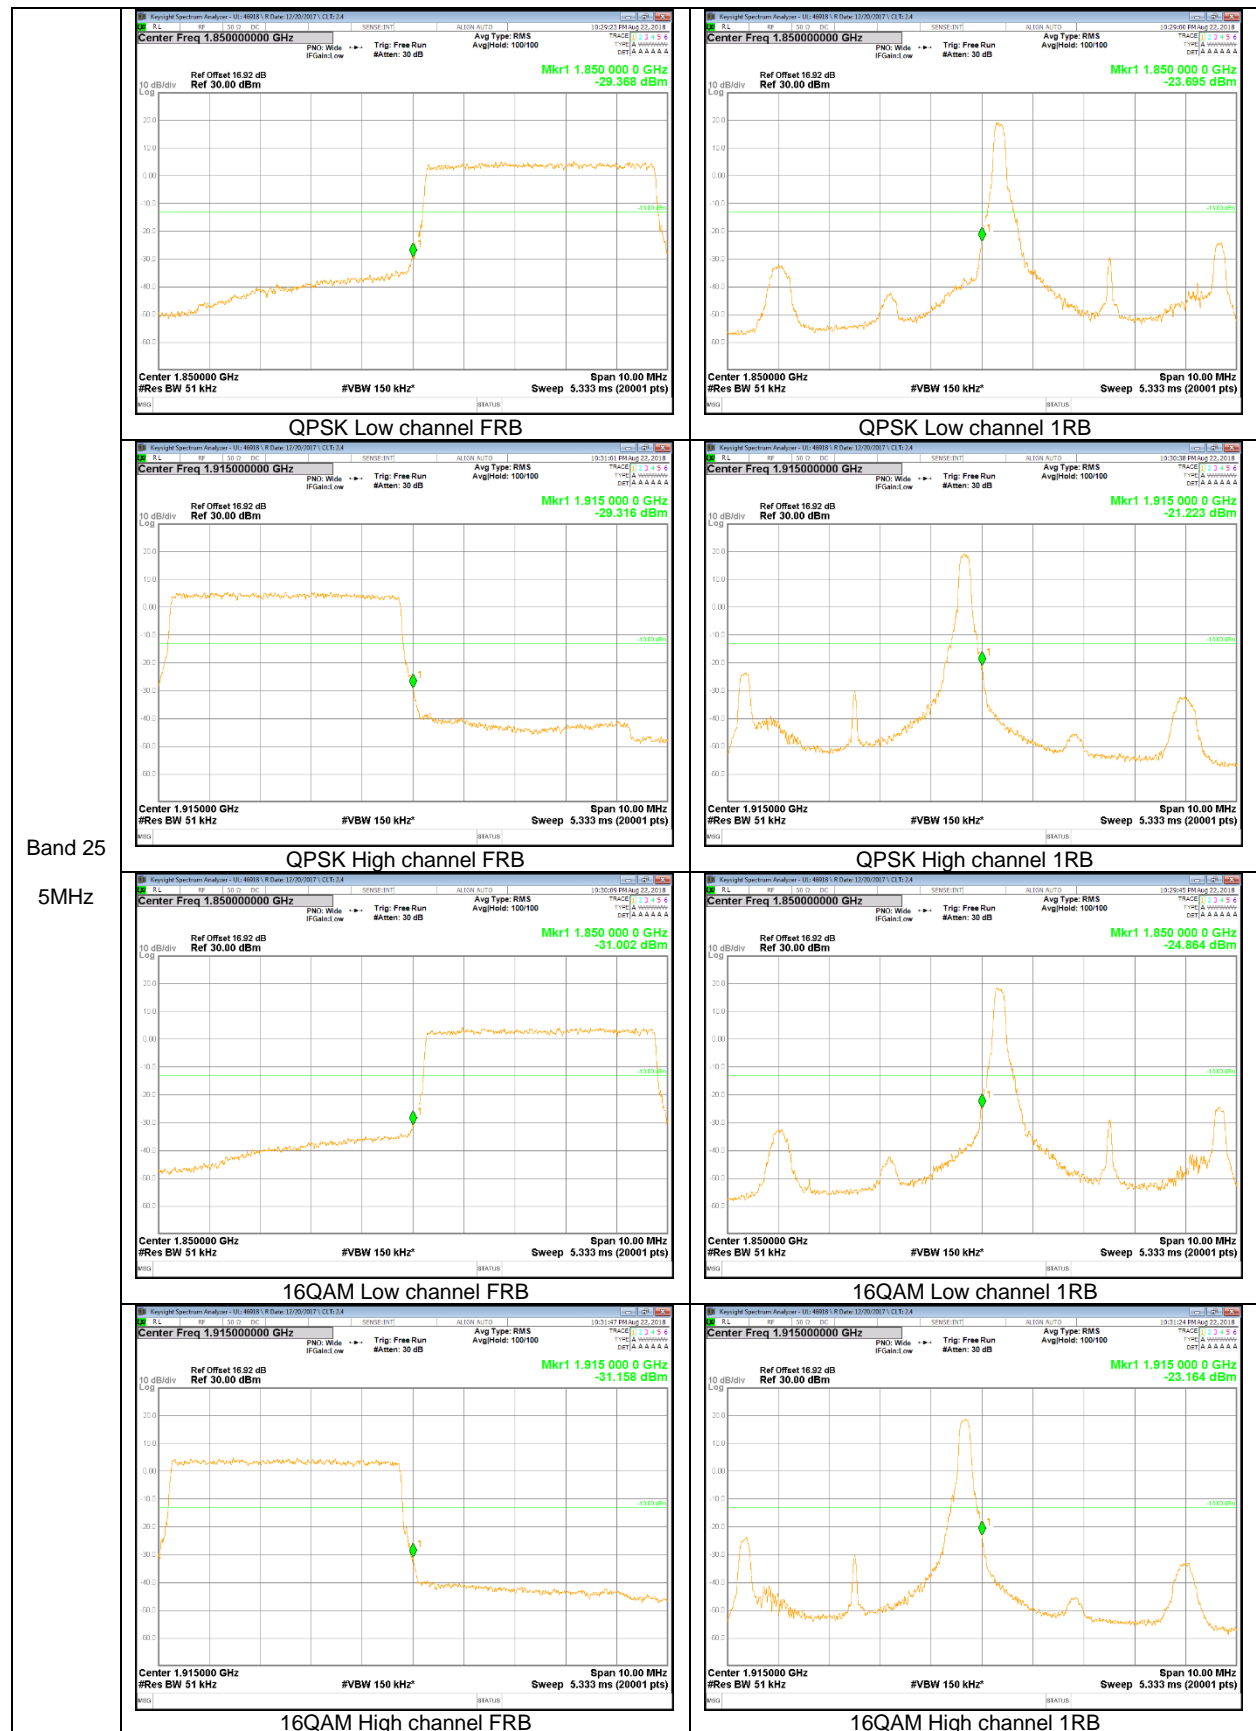

LTE Band 25

Band 25  
20MHz

Band 25  
 5MHz

Band 25  
 3MHz

Band 25  
1.4MHz

LTE Band 26

Band 26  
15MHz

Band 26  
 1.4MHz

LTE Band 66

Band 66  
 20MHz

Band 66  
 5MHz