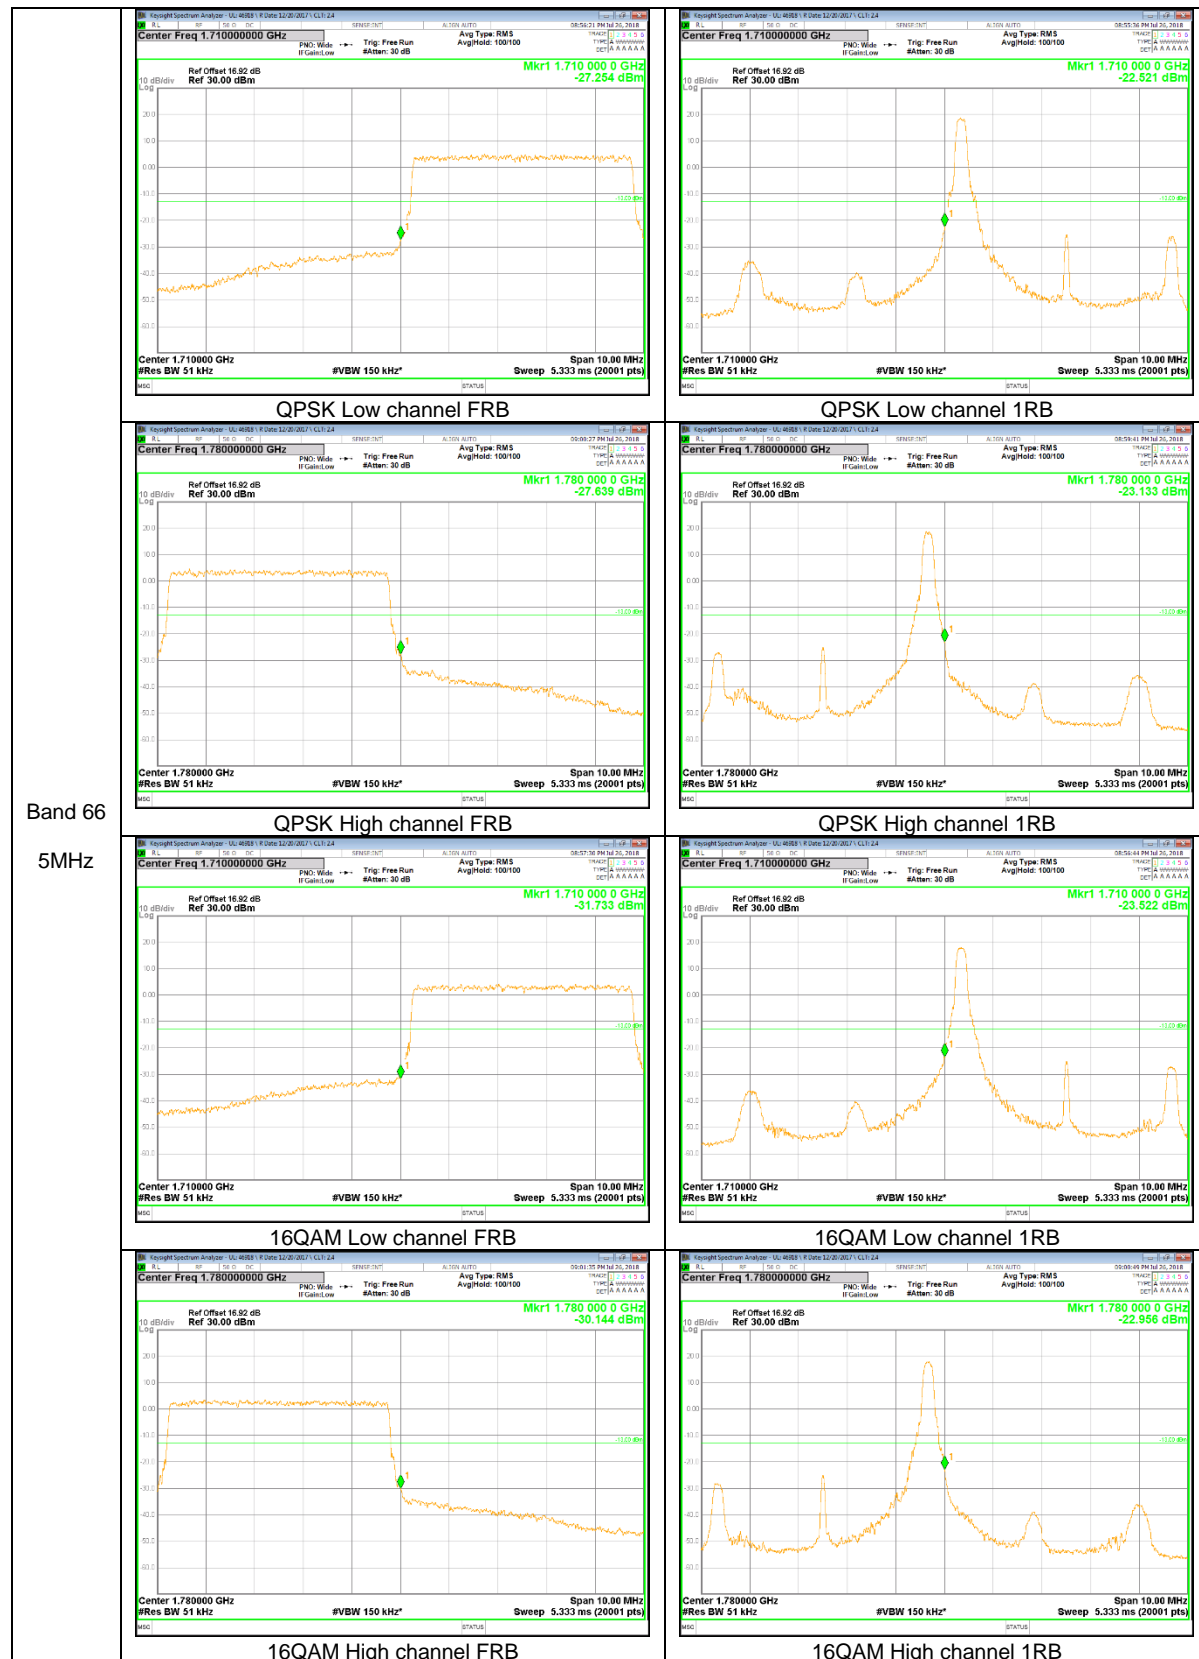

LTE Band 25

Band 25  
20MHz

Band 25  
 5MHz

Band 25  
 3MHz

Band 25  
1.4MHz

LTE Band 26

Band 26  
15MHz

Band 26  
 1.4MHz

LTE Band 66

Band 66  
 20MHz

Band 66  
 5MHz