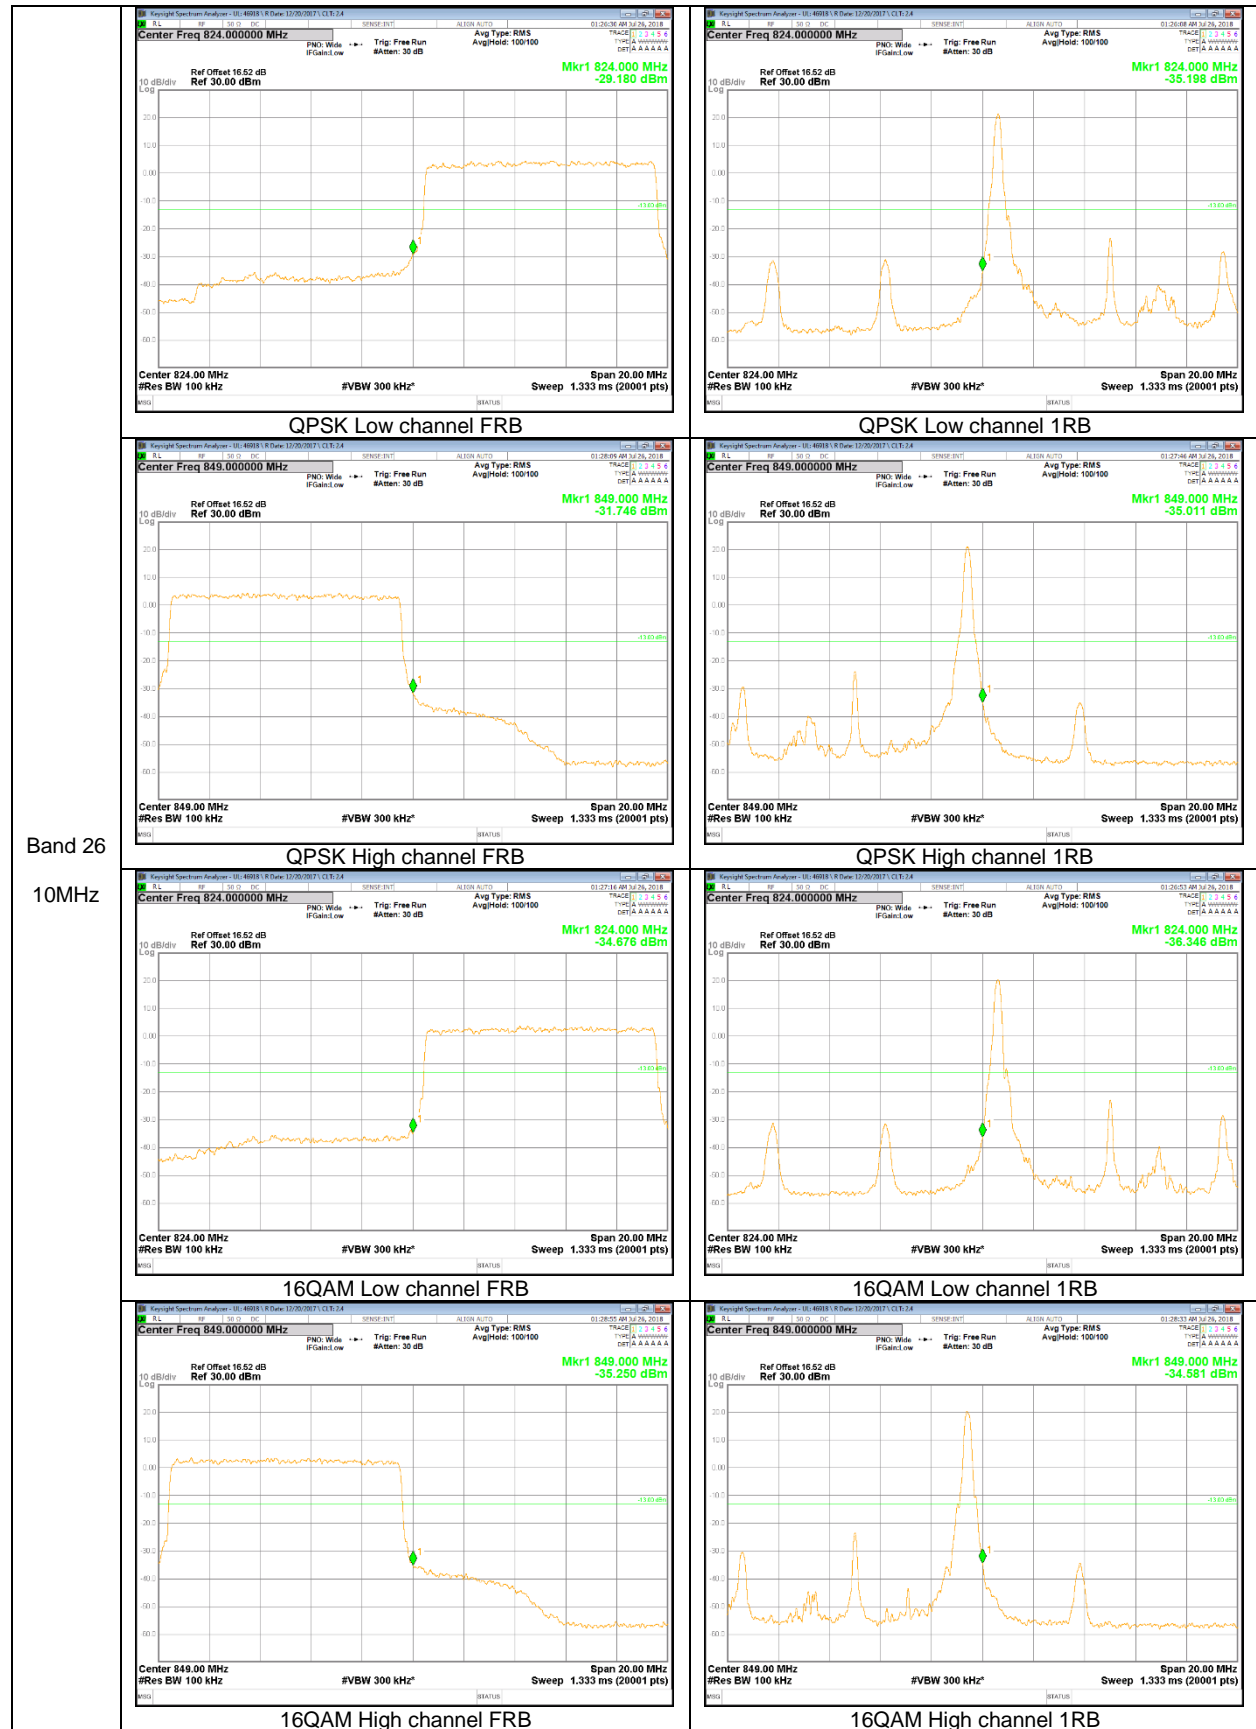

LTE Band 25

Band 25  
20MHz

Band 25  
 5MHz

Band 25  
 3MHz

Band 25  
1.4MHz

LTE Band 26

Band 26  
15MHz

Band 26  
 1.4MHz

LTE Band 66

Band 66  
 20MHz

Band 66  
 5MHz