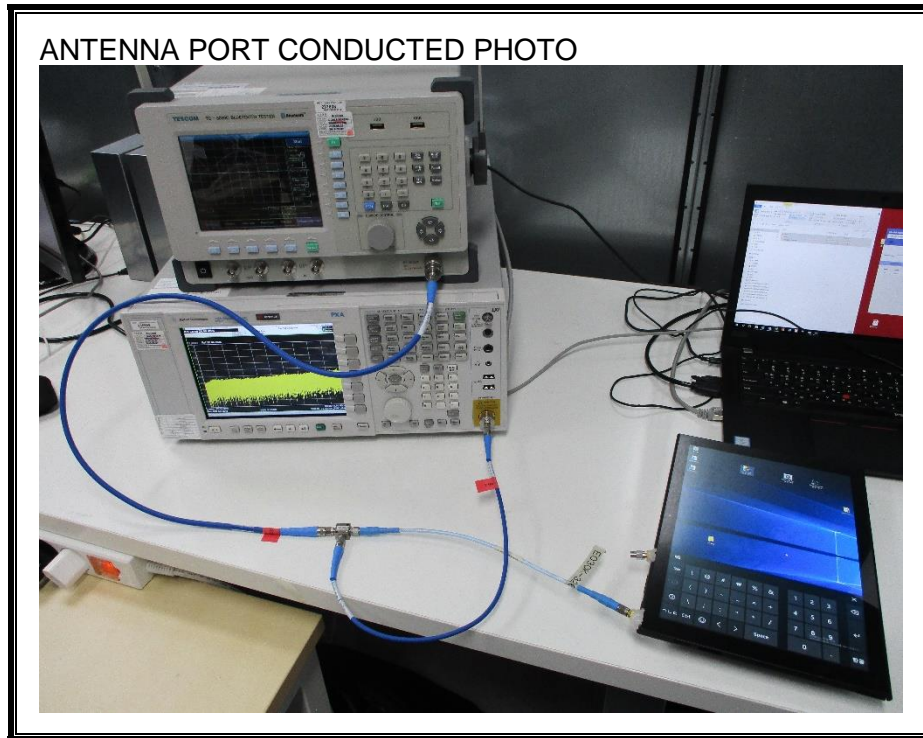

13. SETUP PHOTOS

ANTENNA PORT CONDUCTED RF MEASUREMENT SETUP

RADIATED RF MEASUREMENT SETUP (BELOW 1 GHz)

RADIATED RF MEASUREMENT SETUP (BELOW 1 GHz with Keyboard)

RADIATED RF MEASUREMENT SETUP (ABOVE 1 GHz)

RADIATED RF MEASUREMENT SETUP (ABOVE 1 GHz with Keyboard)

RADIATED RF MEASUREMENT SETUP FOR PORTABLE CONFIGURATION

Z-AXIS FRONT PHOTO

With Keyboard

POWERLINE CONDUCTED EMISSIONS MEASUREMENT SETUP

END OF REPORT