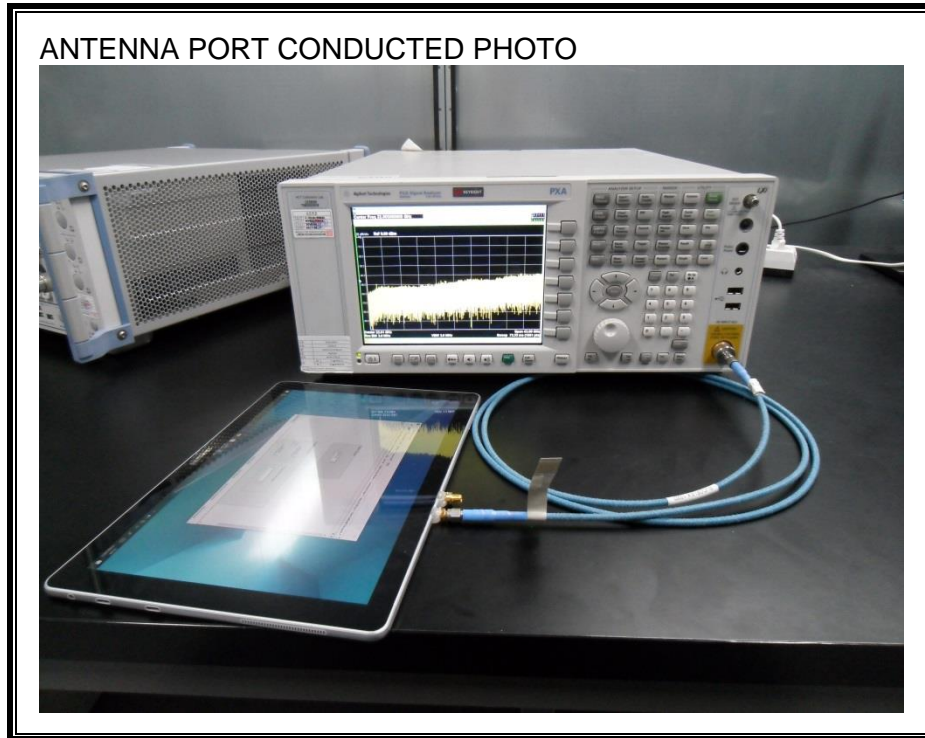

12. SETUP PHOTOS

ANTENNA PORT CONDUCTED RF MEASUREMENT SETUP

RADIATED RF MEASUREMENT SETUP (BELOW 1 GHz)

RADIATED RF MEASUREMENT SETUP (ABOVE 1 GHz)

RADIATED RF MEASUREMENT SETUP FOR PORTABLE CONFIGURATION

Z-AXIS FRONT PHOTO

Equipped with keyboard

POWERLINE CONDUCTED EMISSIONS MEASUREMENT SETUP

POWERLINE CONDUCTED EMISSIONS MEASUREMENT SETUP equipped with keyboard

END OF REPORT

Page 60 of 60