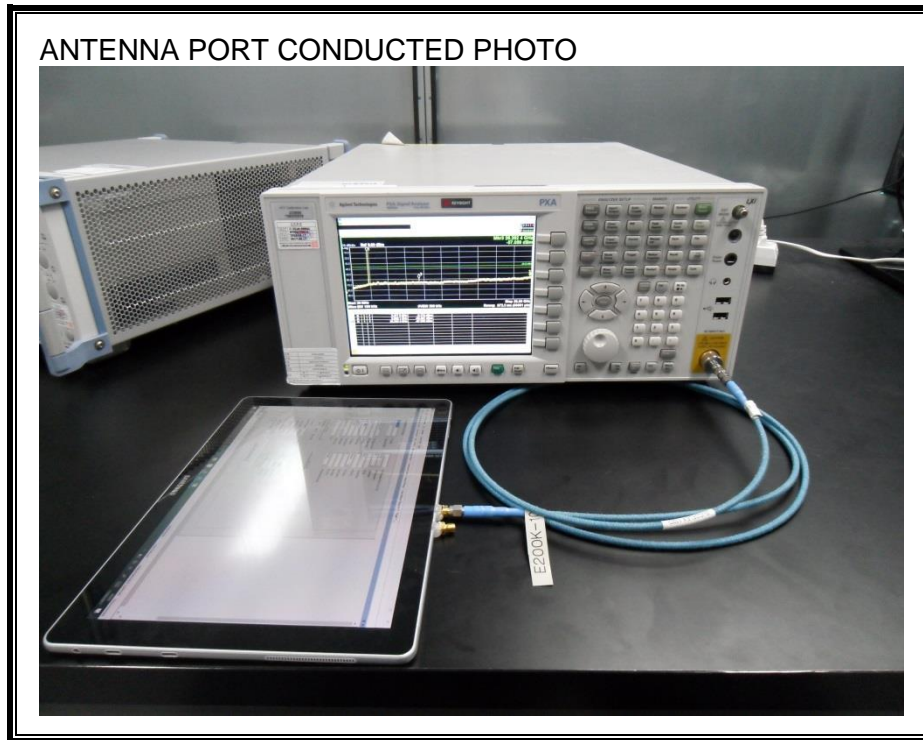

12. SETUP PHOTOS

ANTENNA PORT CONDUCTED RF MEASUREMENT SETUP

RADIATED RF MEASUREMENT SETUP (BELOW 1 GHz)

RADIATED RF MEASUREMENT SETUP (ABOVE 1 GHz)

RADIATED RF MEASUREMENT SETUP FOR PORTABLE CONFIGURATION

X-AXIS FRONT PHOTO

Y-AXIS FRONT PHOTO

Z-AXIS FRONT PHOTO

Equipped with keyboard

POWERLINE CONDUCTED EMISSIONS MEASUREMENT SETUP

POWERLINE CONDUCTED EMISSIONS MEASUREMENT SETUP equipped with keyboard

LINE CONDUCTED FRONT PHOTO

LINE CONDUCTED BACK PHOTO

END OF REPORT