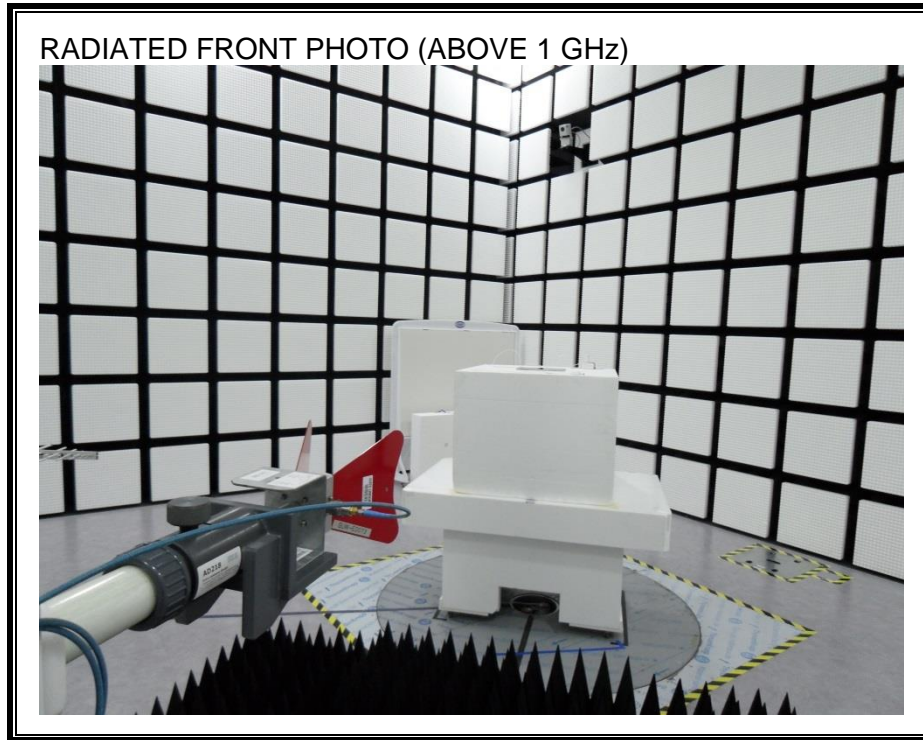

12. SETUP PHOTOS

ANTENNA PORT CONDUCTED RF MEASUREMENT SETUP

RADIATED RF MEASUREMENT SETUP (BELOW 1 GHz)

RADIATED RF MEASUREMENT SETUP (ABOVE 1 GHz)

RADIATED RF MEASUREMENT SETUP FOR PORTABLE CONFIGURATION

X-AXIS FRONT PHOTO

Y-AXIS FRONT PHOTO

Z-AXIS FRONT PHOTO

Equipped with keyboard

POWERLINE CONDUCTED EMISSIONS MEASUREMENT SETUP

POWERLINE CONDUCTED EMISSIONS MEASUREMENT SETUP equipped with keyboard

LINE CONDUCTED FRONT PHOTO

LINE CONDUCTED BACK PHOTO

END OF REPORT