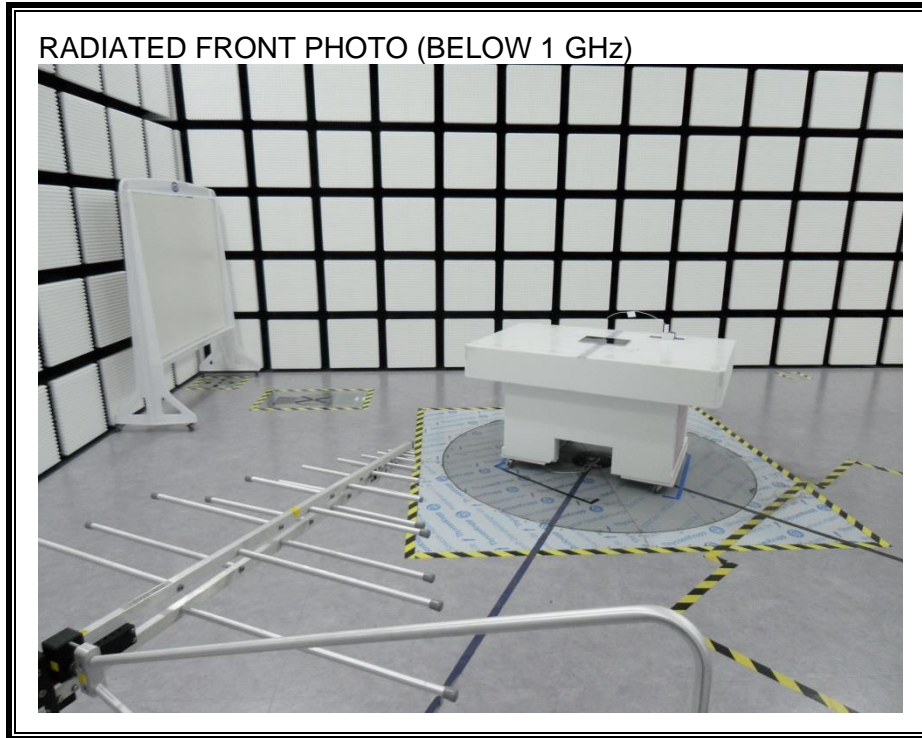

12. SETUP PHOTOS

ANTENNA PORT CONDUCTED RF MEASUREMENT SETUP

RADIATED RF MEASUREMENT SETUP (BELOW 1 GHz)

RADIATED RF MEASUREMENT SETUP (ABOVE 1 GHz)

RADIATED RF MEASUREMENT SETUP FOR PORTABLE CONFIGURATION

X-AXIS FRONT PHOTO

Y-AXIS FRONT PHOTO

Z-AXIS FRONT PHOTO

Equipped with keyboard

POWERLINE CONDUCTED EMISSIONS MEASUREMENT SETUP

POWERLINE CONDUCTED EMISSIONS MEASUREMENT SETUP equipped with keyboard

LINE CONDUCTED FRONT PHOTO

LINE CONDUCTED BACK PHOTO

END OF REPORT