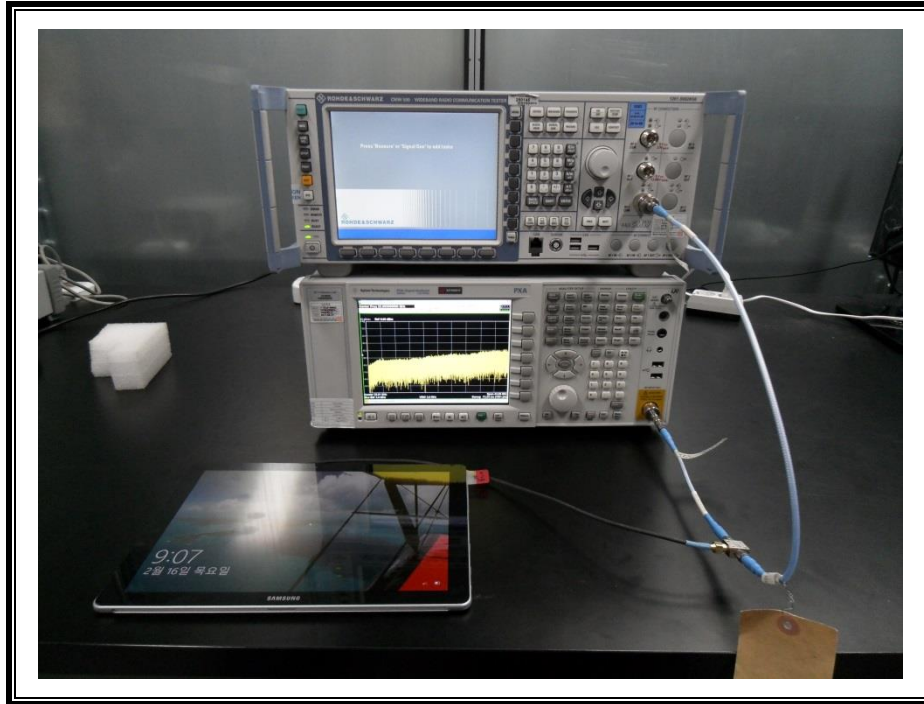

### ANTENNA PORT CONDUCTED RF MEASUREMENT SETUP

**RADIATED RF MEASUREMENT SETUP (BELOW 1 GHz)**

**RADIATED RF MEASUREMENT SETUP (ABOVE 1 GHz)**

**RADIATED RF MEASUREMENT SETUP FOR PORTABLE CONFIGURATION**

Z-AXIS FRONT PHOTO

Equipped with Keyboard

**ENVIRONMENTAL CHAMBER PHOTO**

**END OF REPORT**