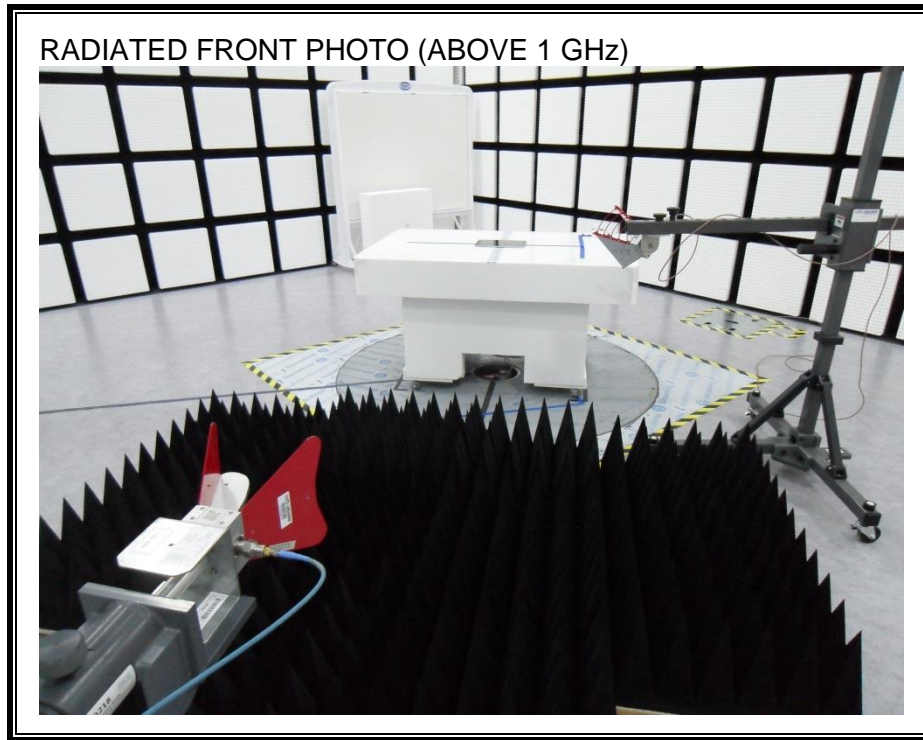

## 12. SETUP PHOTOS

### ANTENNA PORT CONDUCTED RF MEASUREMENT SETUP

**RADIATED RF MEASUREMENT SETUP (BELOW 1 GHz)**

**RADIATED RF MEASUREMENT SETUP (ABOVE 1 GHz)**

**RADIATED RF MEASUREMENT SETUP FOR PORTABLE CONFIGURATION**

Z-AXIS FRONT PHOTO

Equipped with Keyboard

**ENVIRONMENTAL CHAMBER PHOTO**

**END OF REPORT**