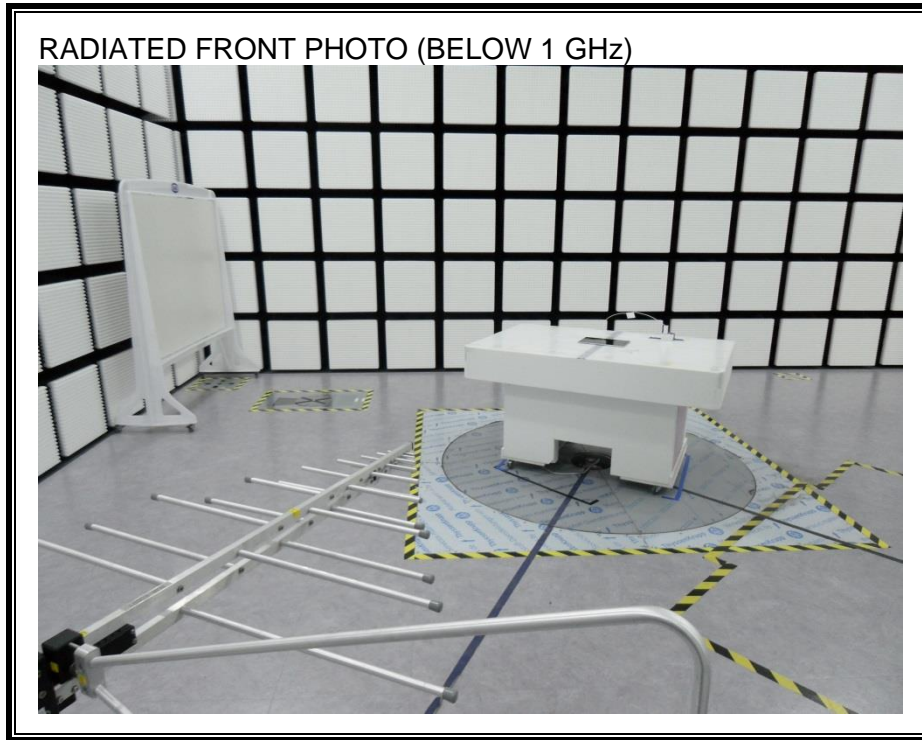

### ANTENNA PORT CONDUCTED RF MEASUREMENT SETUP

**RADIATED RF MEASUREMENT SETUP (BELOW 1 GHz)**

**RADIATED RF MEASUREMENT SETUP (ABOVE 1 GHz)**

**RADIATED RF MEASUREMENT SETUP FOR PORTABLE CONFIGURATION**

Z-AXIS FRONT PHOTO

Equipped with Keyboard

**ENVIRONMENTAL CHAMBER PHOTO**

**END OF REPORT**