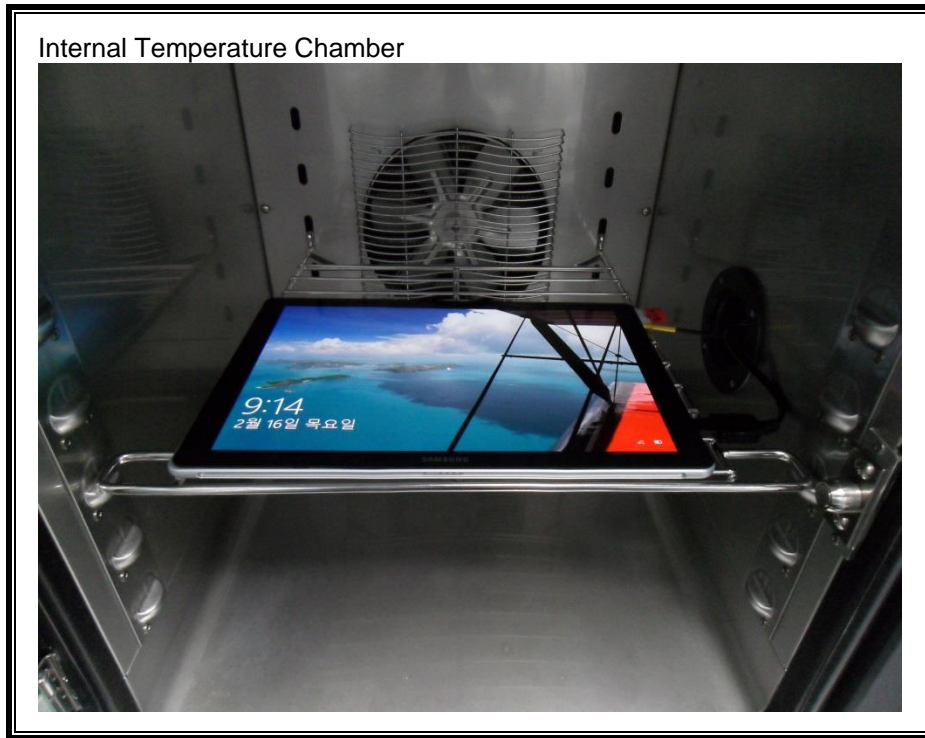

### ANTENNA PORT CONDUCTED RF MEASUREMENT SETUP

**RADIATED RF MEASUREMENT SETUP (BELOW 1 GHz)**

**RADIATED RF MEASUREMENT SETUP (ABOVE 1 GHz)**

**RADIATED RF MEASUREMENT SETUP FOR PORTABLE CONFIGURATION**

Z-AXIS FRONT PHOTO

Equipped with Keyboard

**ENVIRONMENTAL CHAMBER PHOTO**

**END OF REPORT**