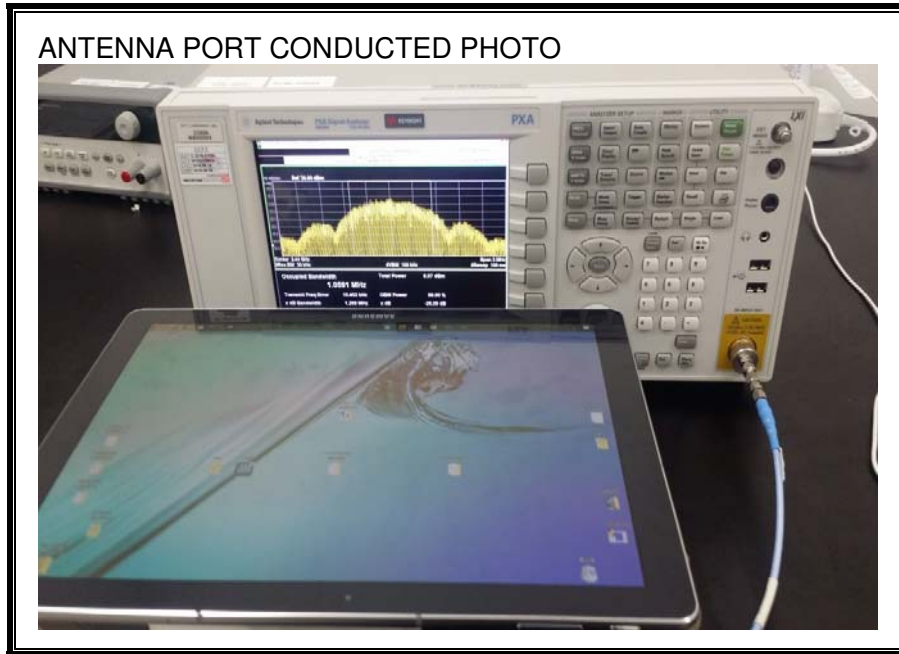

13. SETUP PHOTOS

ANTENNA PORT CONDUCTED RF MEASUREMENT SETUP

RADIATED RF MEASUREMENT SETUP (BELOW 1 GHz)

RADIATED RF MEASUREMENT SETUP (ABOVE 1 GHz)

RADIATED RF MEASUREMENT SETUP FOR PORTABLE CONFIGURATION

POWERLINE CONDUCTED EMISSIONS MEASUREMENT SETUP

END OF REPORT