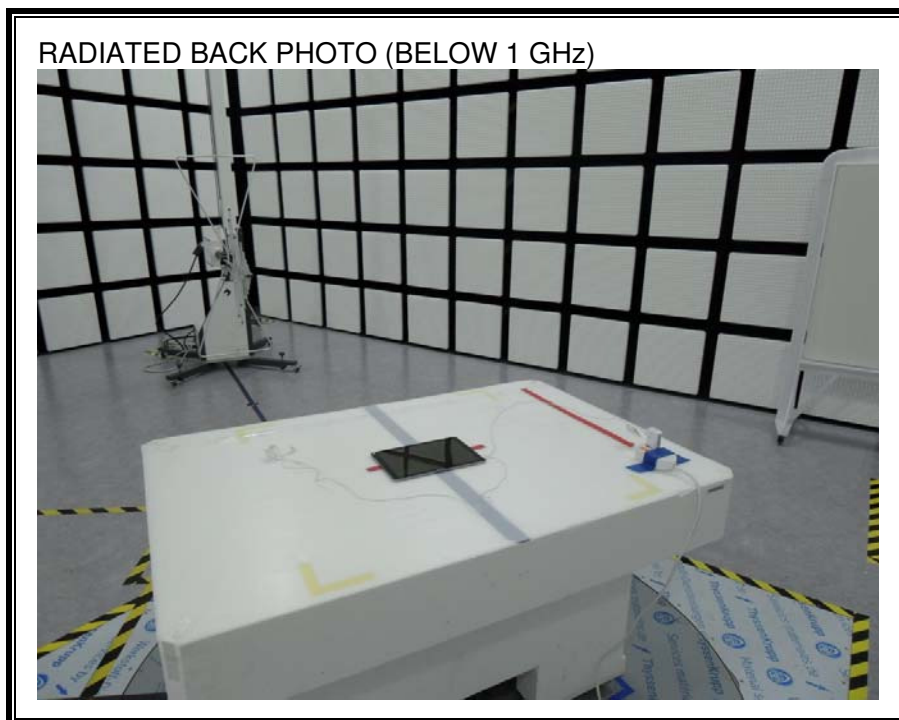

13. SETUP PHOTOS

ANTENNA PORT CONDUCTED RF MEASUREMENT SETUP

RADIATED RF MEASUREMENT SETUP (BELOW 1 GHz)

RADIATED RF MEASUREMENT SETUP (ABOVE 1 GHz)

RADIATED RF MEASUREMENT SETUP FOR PORTABLE CONFIGURATION

POWERLINE CONDUCTED EMISSIONS MEASUREMENT SETUP

END OF REPORT