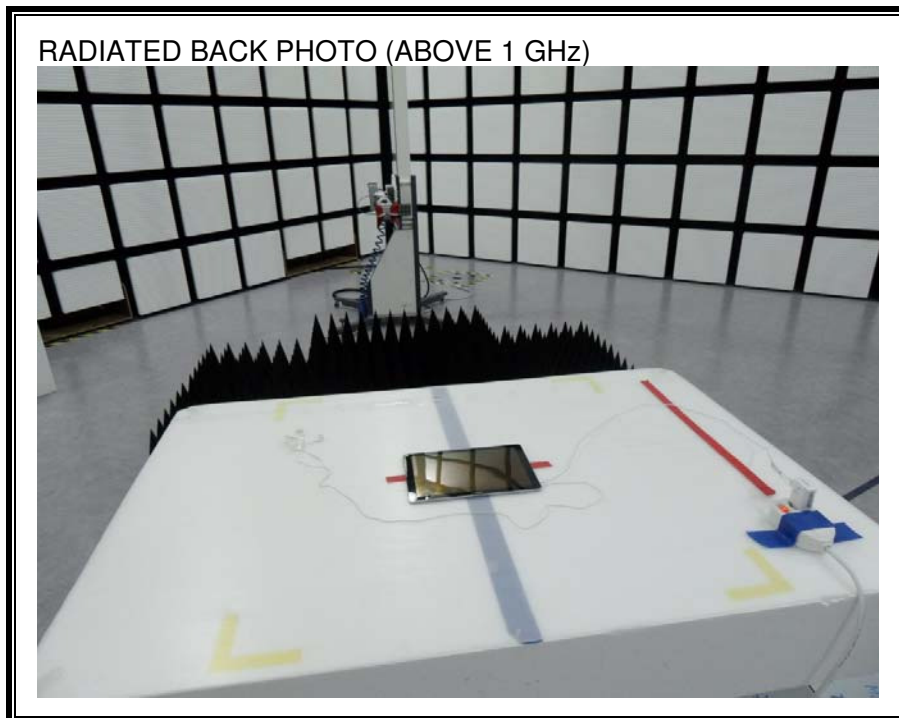

13. SETUP PHOTOS

ANTENNA PORT CONDUCTED RF MEASUREMENT SETUP

RADIATED RF MEASUREMENT SETUP (BELOW 1 GHz)

RADIATED RF MEASUREMENT SETUP (ABOVE 1 GHz)

RADIATED RF MEASUREMENT SETUP FOR PORTABLE CONFIGURATION

POWERLINE CONDUCTED EMISSIONS MEASUREMENT SETUP

END OF REPORT