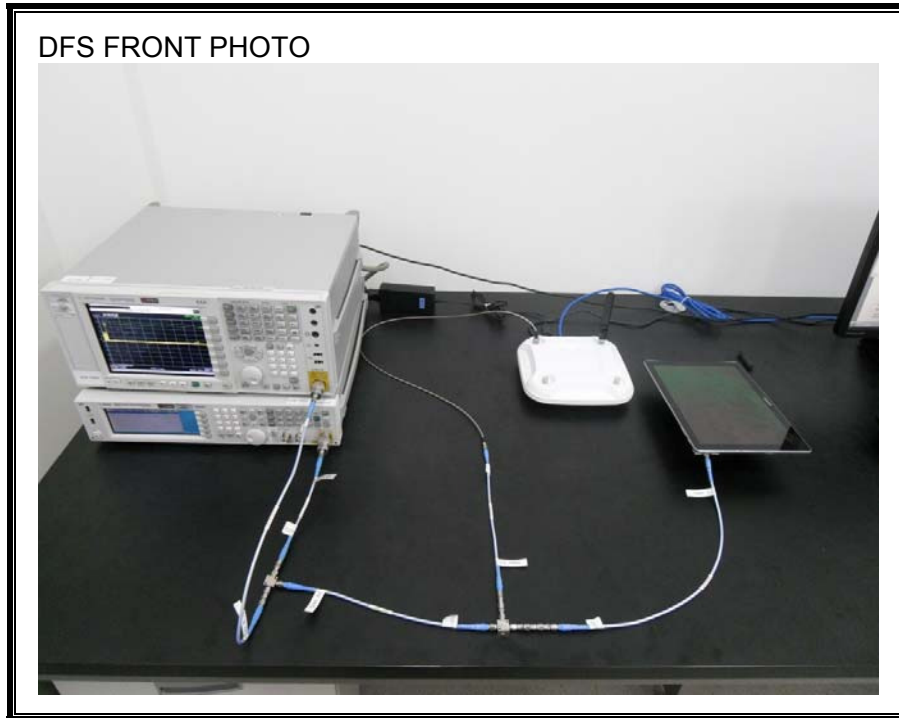

15. SETUP PHOTOS

ANTENNA PORT CONDUCTED RF MEASUREMENT SETUP

RADIATED RF MEASUREMENT SETUP (BELOW 1 GHz)

RADIATED RF MEASUREMENT SETUP (ABOVE 1 GHz)

RADIATED RF MEASUREMENT SETUP FOR PORTABLE CONFIGURATION

POWERLINE CONDUCTED EMISSIONS MEASUREMENT SETUP

DYNAMIC FREQUENCY SELECTION MEASUREMENT SETUP

END OF REPORT