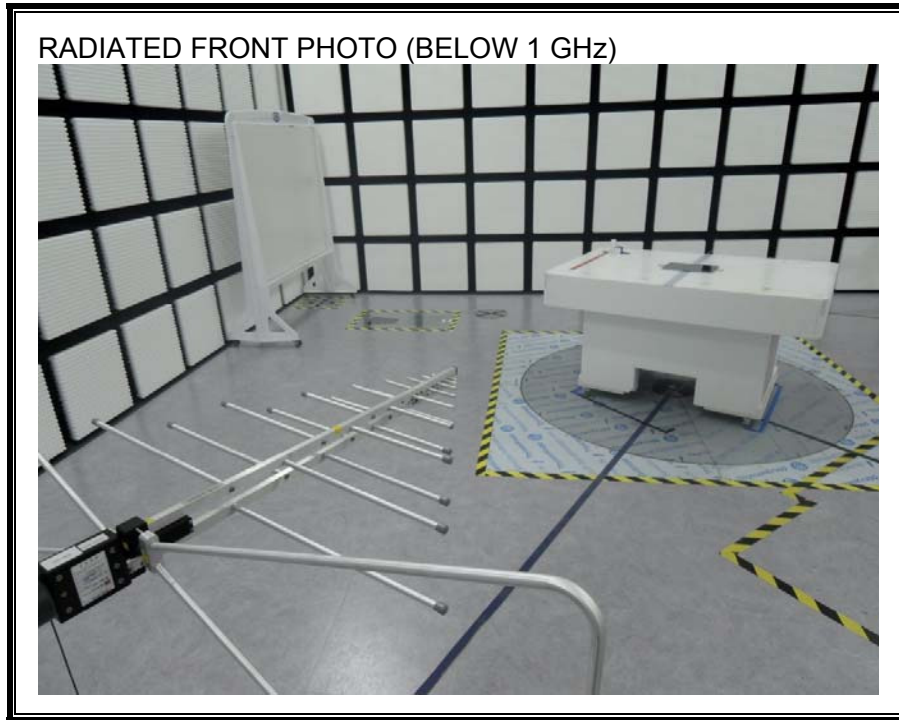

15. SETUP PHOTOS

ANTENNA PORT CONDUCTED RF MEASUREMENT SETUP

RADIATED RF MEASUREMENT SETUP (BELOW 1 GHz)

RADIATED RF MEASUREMENT SETUP (ABOVE 1 GHz)

RADIATED RF MEASUREMENT SETUP FOR PORTABLE CONFIGURATION

POWERLINE CONDUCTED EMISSIONS MEASUREMENT SETUP

DYNAMIC FREQUENCY SELECTION MEASUREMENT SETUP

END OF REPORT