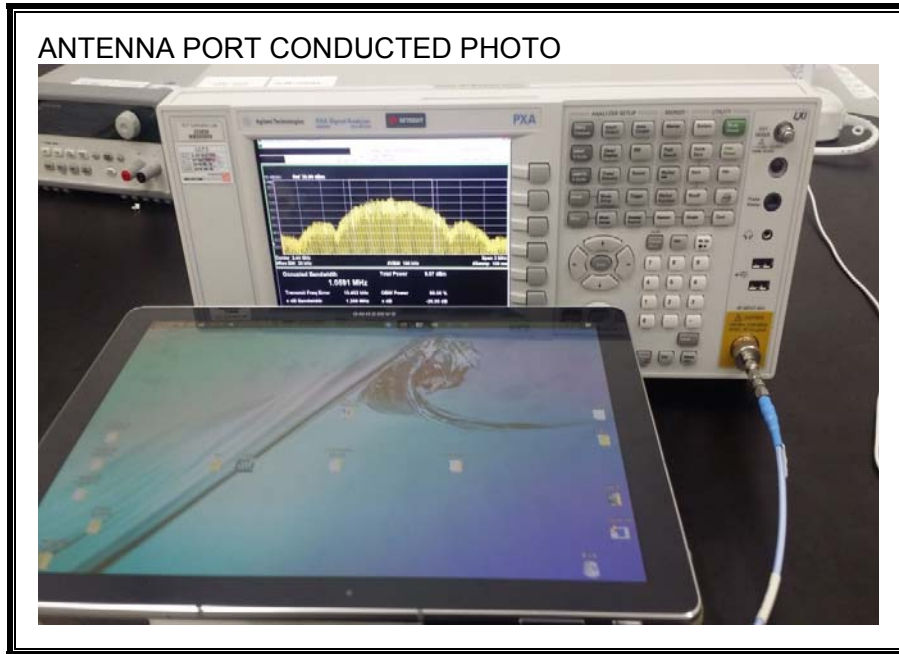

15. SETUP PHOTOS

ANTENNA PORT CONDUCTED RF MEASUREMENT SETUP

RADIATED RF MEASUREMENT SETUP (BELOW 1 GHz)

RADIATED RF MEASUREMENT SETUP (ABOVE 1 GHz)

RADIATED RF MEASUREMENT SETUP FOR PORTABLE CONFIGURATION

POWERLINE CONDUCTED EMISSIONS MEASUREMENT SETUP

DYNAMIC FREQUENCY SELECTION MEASUREMENT SETUP

END OF REPORT