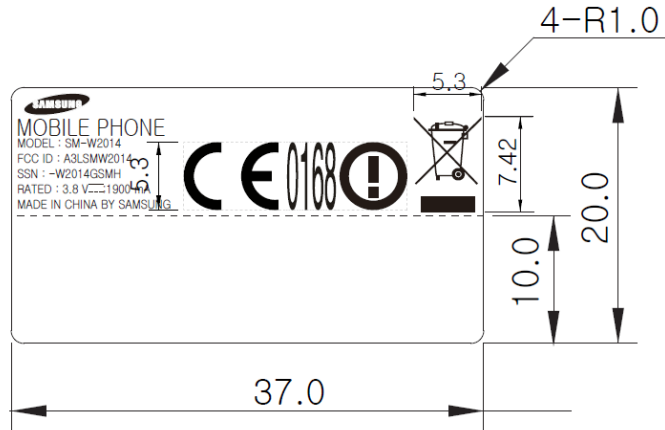

Label and Location

Model: SM-W2014
FCC ID: A3LSMW2014

Label:

Location:

Label is placed inside of the battery compartment.