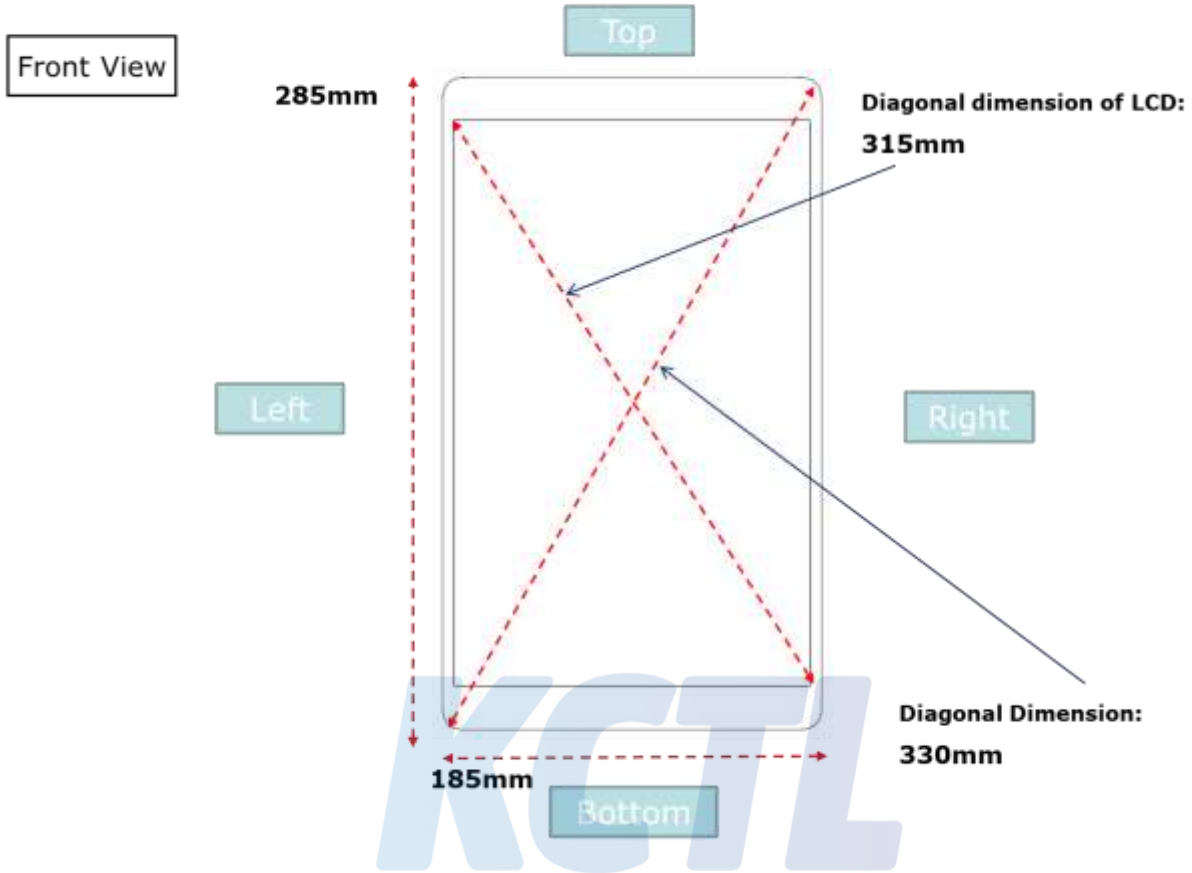

## Appendix F. #Antenna Location & Distance

\* Distance between BT/WLAN/ANT+ antenna and Main antenna

\* Distance between BT/WLAN/ANT+ antenna and edge

\* Diagonal dimension of Display and device