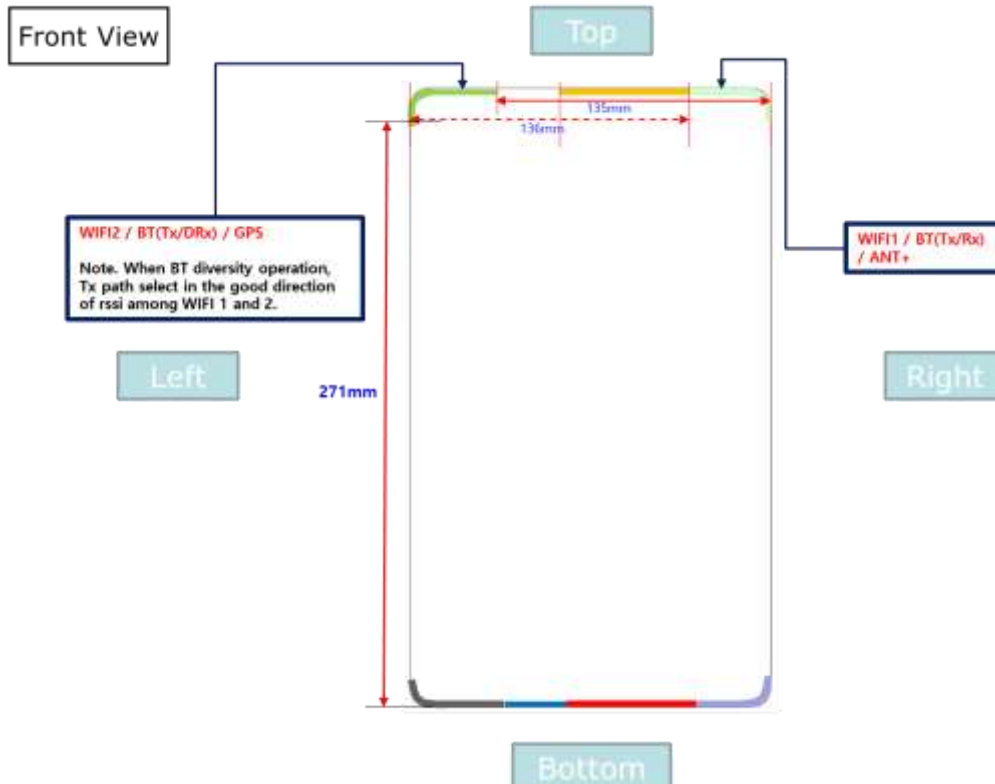

## Appendix F. #Antenna Location & Distance

\* Distance between BT/WLAN/ANT+ antenna and Main antenna

\* Distance between BT/WLAN/ANT+ antenna and edge

\* Diagonal dimension of Display and device