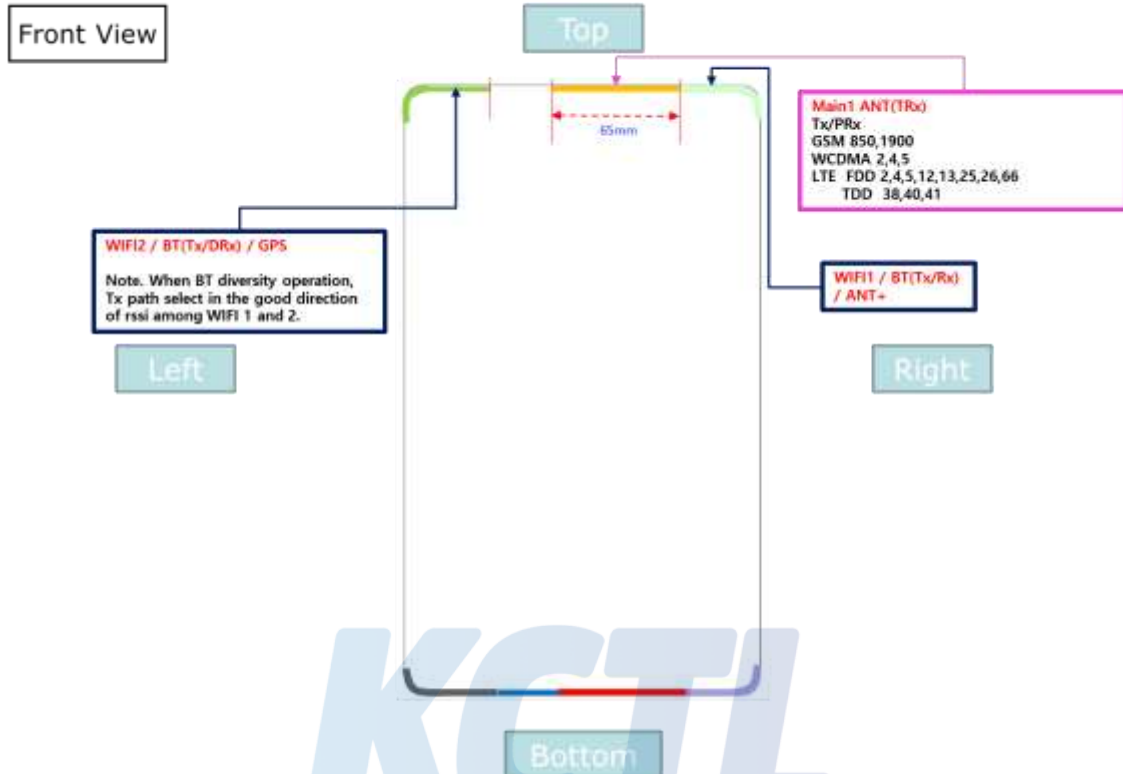

## Appendix F. #Antenna Location & Distance

\* Distance between BT/WLAN/ANT+ antenna and Main antenna

\* Distance between BT/WLAN/ANT+ antenna and edge

\* Diagonal dimension of Display and device