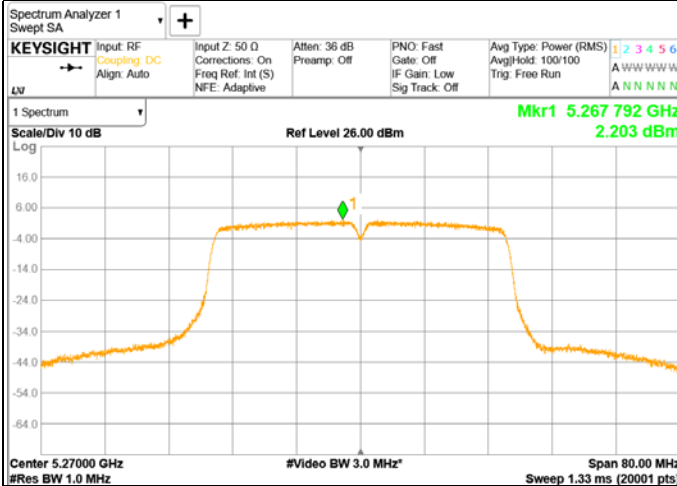

### UNII 5.3 GHz IEEE 802.11ac VHT40 mode PSD

ANT1

Low Channel

ANT2

Low Channel

High Channel

High Channel