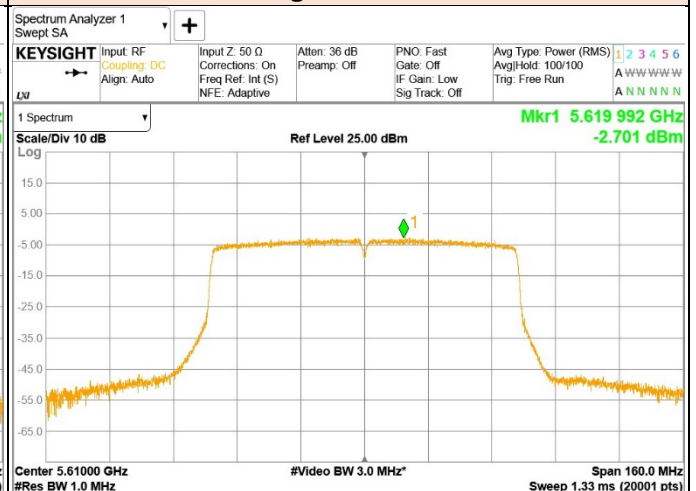

### UNII 5.5 GHz IEEE 802.11ac VHT80 mode PSD

ANT1

ANT2

Low Channel

Low Channel

High Channel

High Channel

### UNII 5.8 GHz IEEE 802.11a mode PSD