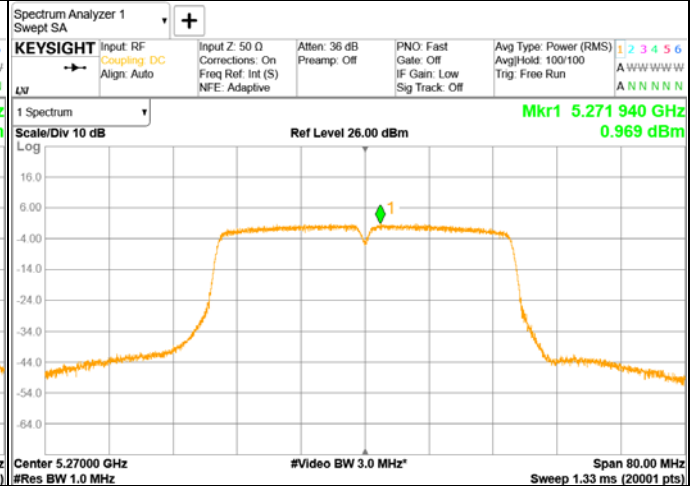

### UNII 5.3 GHz IEEE 802.11ac VHT40 mode PSD

ANT1

Low Channel

ANT2

Low Channel

High Channel

High Channel