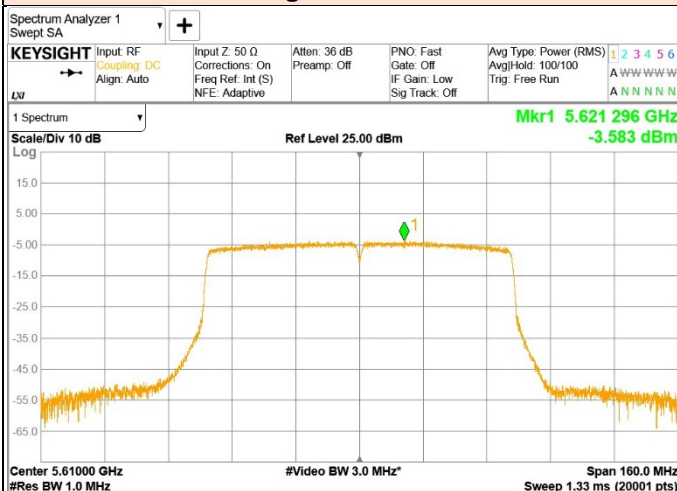

### UNII 5.5 GHz IEEE 802.11ac VHT80 mode PSD

ANT1

ANT2

Low Channel

Low Channel

High Channel

High Channel

### UNII 5.8 GHz IEEE 802.11a mode PSD