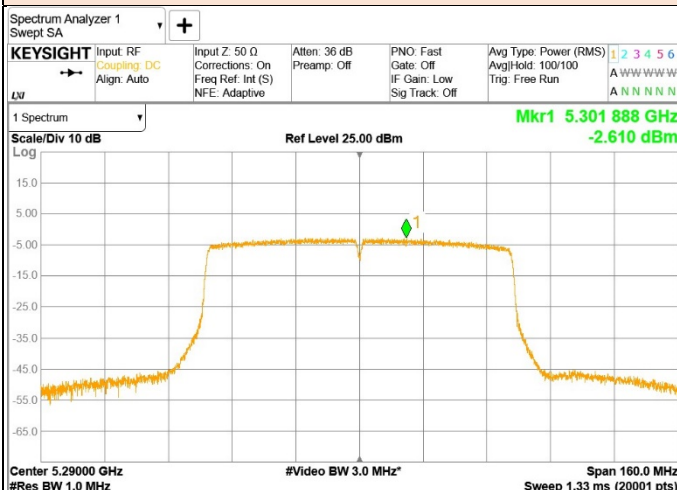

BUREAU
VERITAS

UNII 5.3 GHz IEEE 802.11ac VHT40 mode PSD

ANT1

Low Channel

ANT2

Low Channel

High Channel

High Channel

UNII 5.3 GHz IEEE 802.11ac VHT80 mode PSD

ANT1

Middle Channel

ANT2

Middle Channel