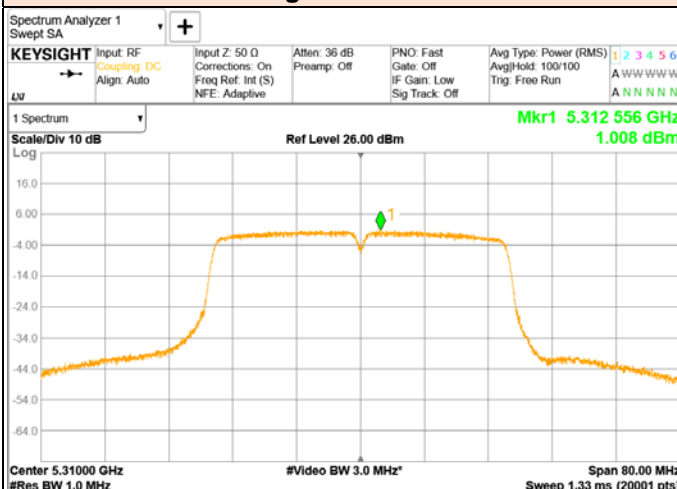

### UNII 5.3 GHz IEEE 802.11ac VHT40 mode PSD

ANT1

Low Channel

ANT2

Low Channel

High Channel

High Channel