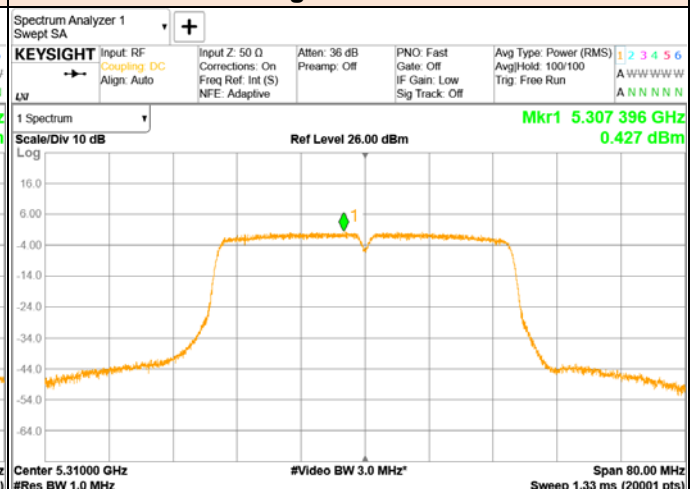

### UNII 5.3 GHz IEEE 802.11ac VHT40 mode PSD

ANT1

Low Channel

ANT2

Low Channel

High Channel

High Channel