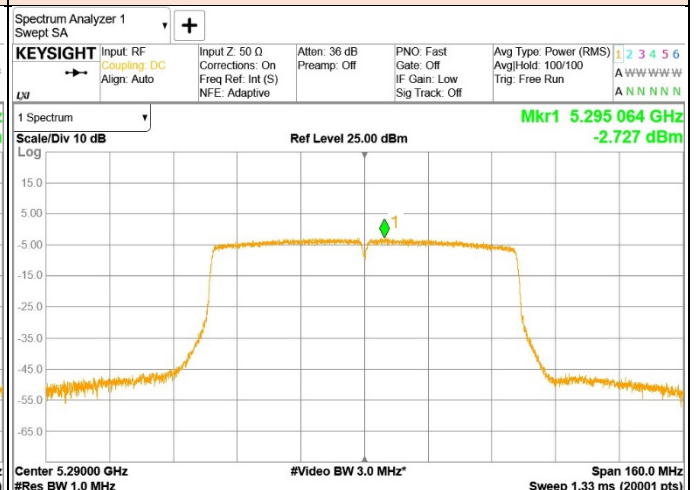

BUREAU
VERITAS

UNII 5.3 GHz IEEE 802.11ac VHT40 mode PSD

ANT1

Low Channel

ANT2

Low Channel

High Channel

High Channel

UNII 5.3 GHz IEEE 802.11ac VHT80 mode PSD

ANT1

Middle Channel

ANT2

Middle Channel