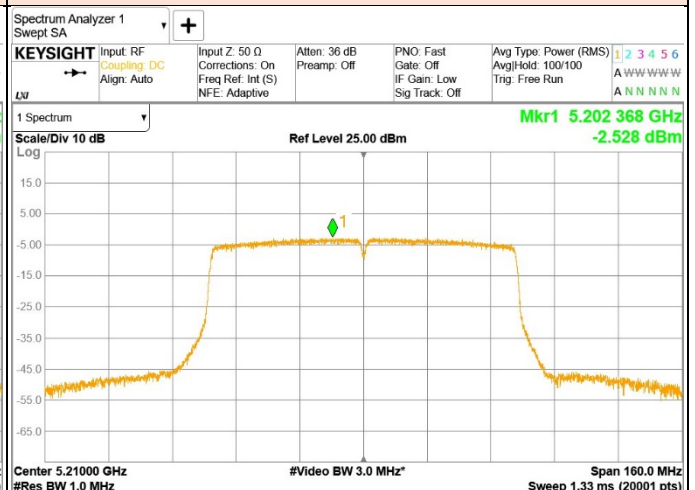

Low Channel

Low Channel

High Channel

High Channel

UNII 5.2 GHz IEEE 802.11ac VHT80 mode PSD

ANT1

ANT2

Middle Channel

Middle Channel

BUREAU VERITAS

UNII 5.3 GHz IEEE 802.11a mode PSD

BUREAU VERITAS

UNII 5.3 GHz IEEE 802.11n HT20 mode PSD