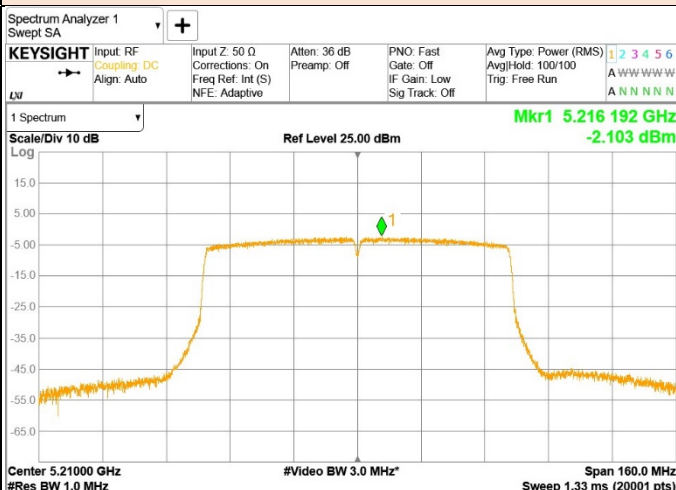

Low Channel

Low Channel

High Channel

High Channel

UNII 5.2 GHz IEEE 802.11ac VHT80 mode PSD

ANT1

ANT2

Middle Channel

Middle Channel

BUREAU VERITAS

UNII 5.3 GHz IEEE 802.11a mode PSD

BUREAU VERITAS

UNII 5.3 GHz IEEE 802.11n HT20 mode PSD