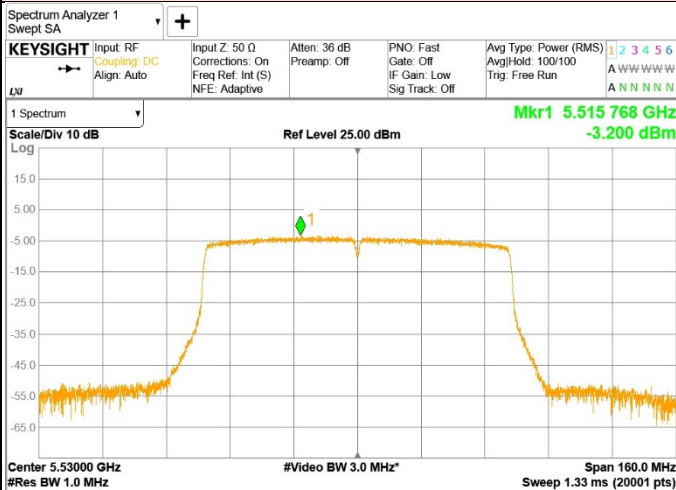

BUREAU VERITAS

UNII 5.5 GHz IEEE 802.11n HT40 mode PSD

UNII 5.5 GHz IEEE 802.11ac VHT80 mode PSD

ANT1

ANT2

Low Channel

Low Channel

High Channel

High Channel