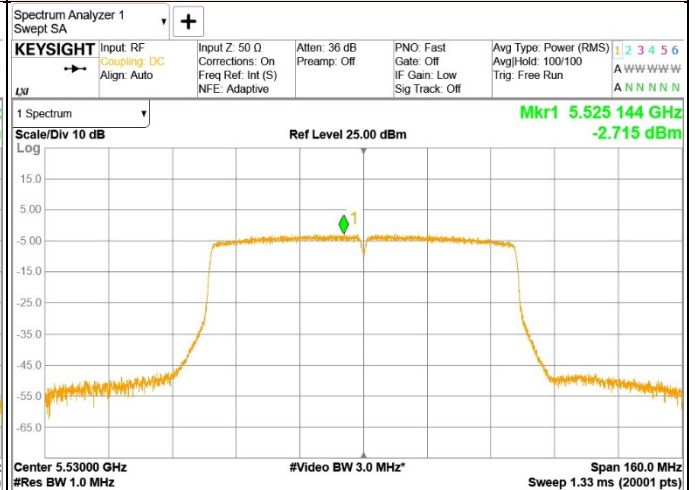

BUREAU VERITAS

UNII 5.5 GHz IEEE 802.11n HT40 mode PSD

UNII 5.5 GHz IEEE 802.11ac VHT80 mode PSD

ANT1

ANT2

Low Channel

Low Channel

High Channel

High Channel