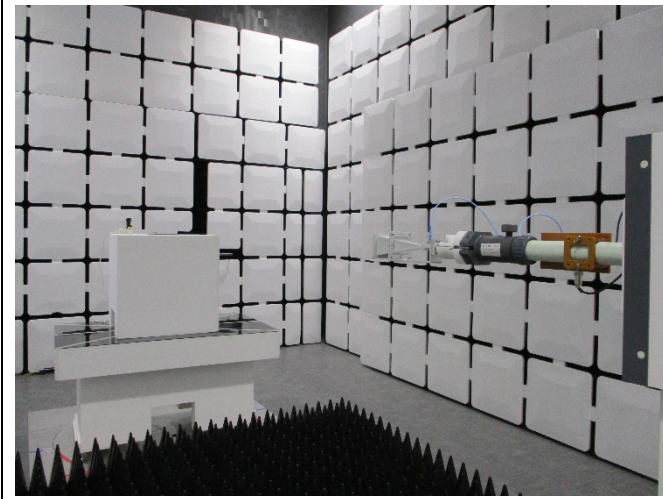

## RADIATED RF MEASUREMENT SETUP (BELOW 1 GHz)

RADIATED FRONT PHOTO (BELOW 1 GHz)

RADIATED BACK PHOTO (BELOW 1 GHz)

## RADIATED RF MEASUREMENT SETUP (1 - 18 GHz)

RADIATED FRONT PHOTO (ABOVE 1 GHz)

RADIATED FRONT PHOTO (ABOVE 1 GHz)

**RADIATED RF MEASUREMENT SETUP (18 - 40 GHz)**

RADIATED FRONT PHOTO (ABOVE 18 GHz)

RADIATED FRONT PHOTO (ABOVE 18 GHz)

**RADIATED RF MEASUREMENT SETUP FOR PORTABLE CONFIGURATION**

**- End of report -**