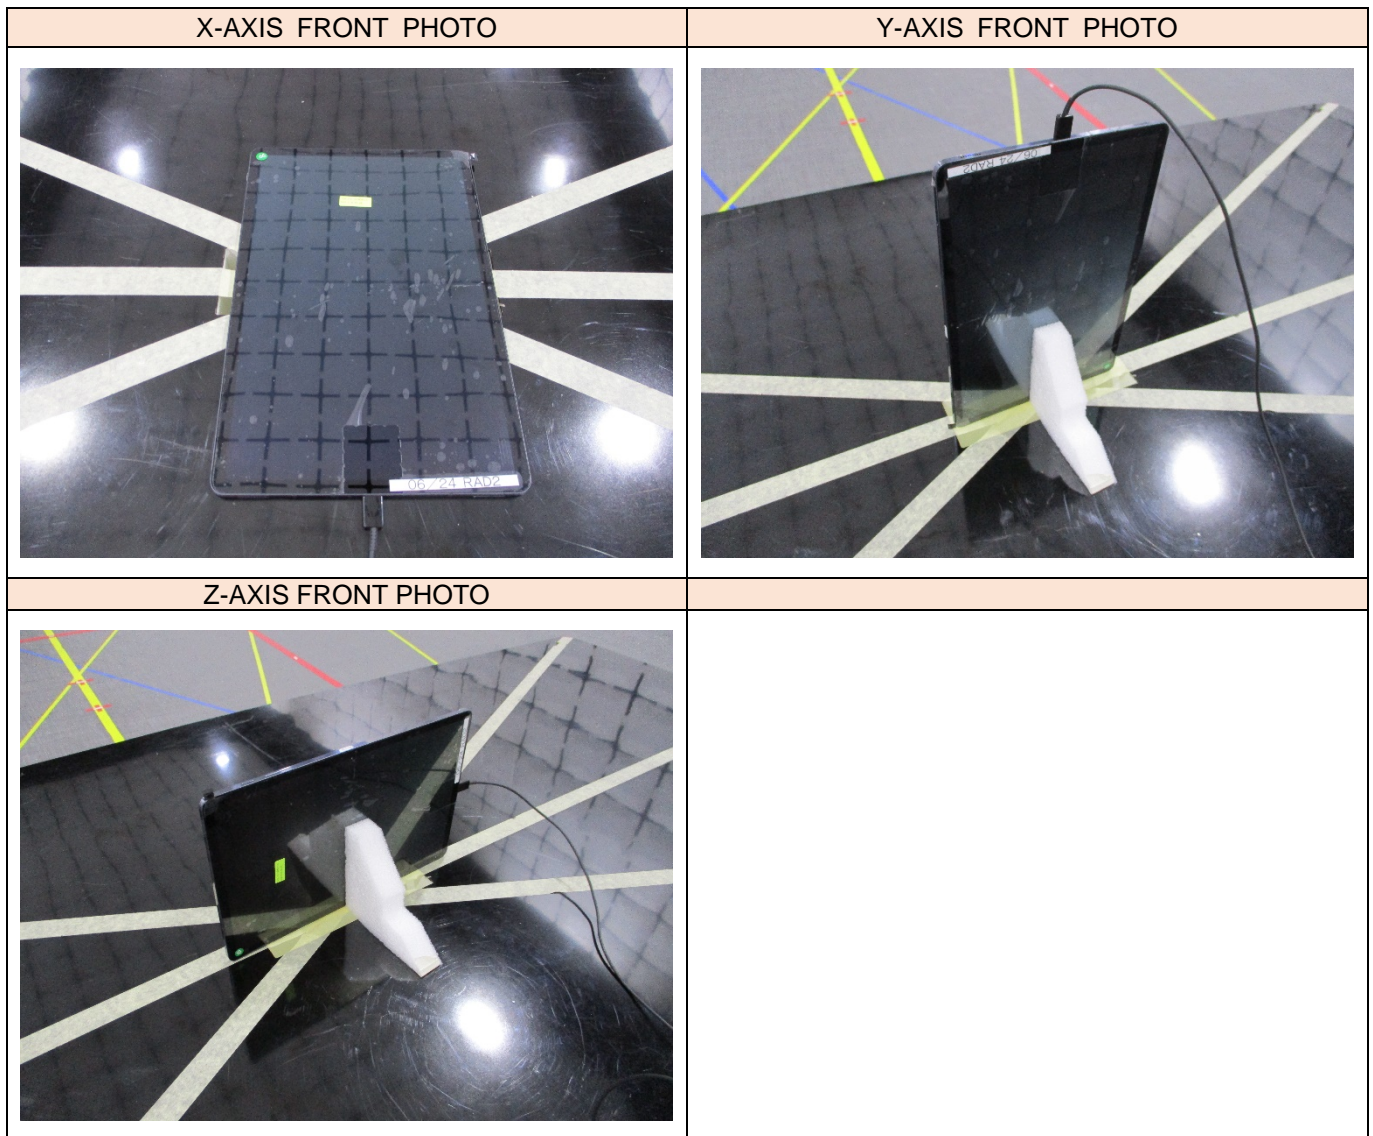

## RADIATED RF MEASUREMENT SETUP (BELOW 1 GHz)

RADIATED FRONT PHOTO (BELOW 1 GHz)

RADIATED BACK PHOTO (BELOW 1 GHz)

## RADIATED RF MEASUREMENT SETUP (1 - 18 GHz)

RADIATED FRONT PHOTO (ABOVE 1 GHz)

RADIATED FRONT PHOTO (ABOVE 1 GHz)

**RADIATED RF MEASUREMENT SETUP (18 - 40 GHz)**

RADIATED FRONT PHOTO (ABOVE 18 GHz)

RADIATED FRONT PHOTO (ABOVE 18 GHz)

**RADIATED RF MEASUREMENT SETUP FOR PORTABLE CONFIGURATION**

**- End of report -**