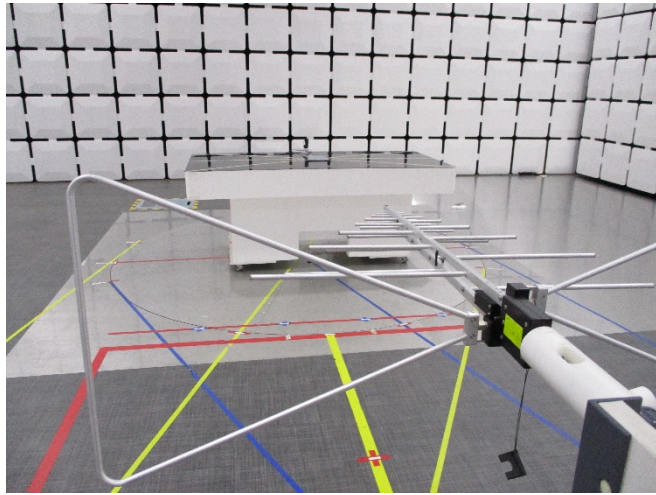

## RADIATED RF MEASUREMENT SETUP (BELOW 1 GHz)

RADIATED FRONT PHOTO (BELOW 1 GHz)

RADIATED BACK PHOTO (BELOW 1 GHz)

## RADIATED RF MEASUREMENT SETUP (1 - 18 GHz)

RADIATED FRONT PHOTO (ABOVE 1 GHz)

RADIATED FRONT PHOTO (ABOVE 1 GHz)

**RADIATED RF MEASUREMENT SETUP (18 - 40 GHz)**

RADIATED FRONT PHOTO (ABOVE 18 GHz)

RADIATED FRONT PHOTO (ABOVE 18 GHz)

**RADIATED RF MEASUREMENT SETUP FOR PORTABLE CONFIGURATION**

**- End of report -**