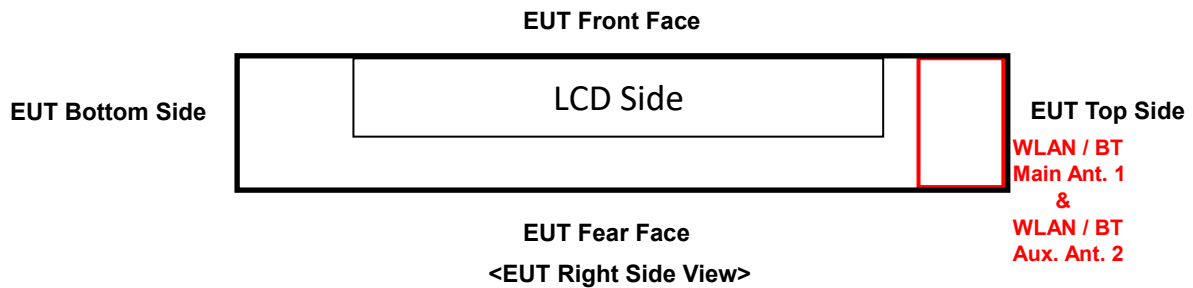

Appendix F. Photographs of EUT and Setup

SAR Test Report

<Photographs of EUT>

SAR Test Report

Cover

Keyboard

S-pen

SAR Test Report

<Antenna Location>

The separation distance for antenna to edge:

Antenna	To Top Side (mm)	To Bottom Side (mm)	To Left Side (mm)	To Right Side (mm)
WLAN / BT Main Ant-1	0	271	136	0
WLAN / BT Aux. Ant-2	0	271	0	135