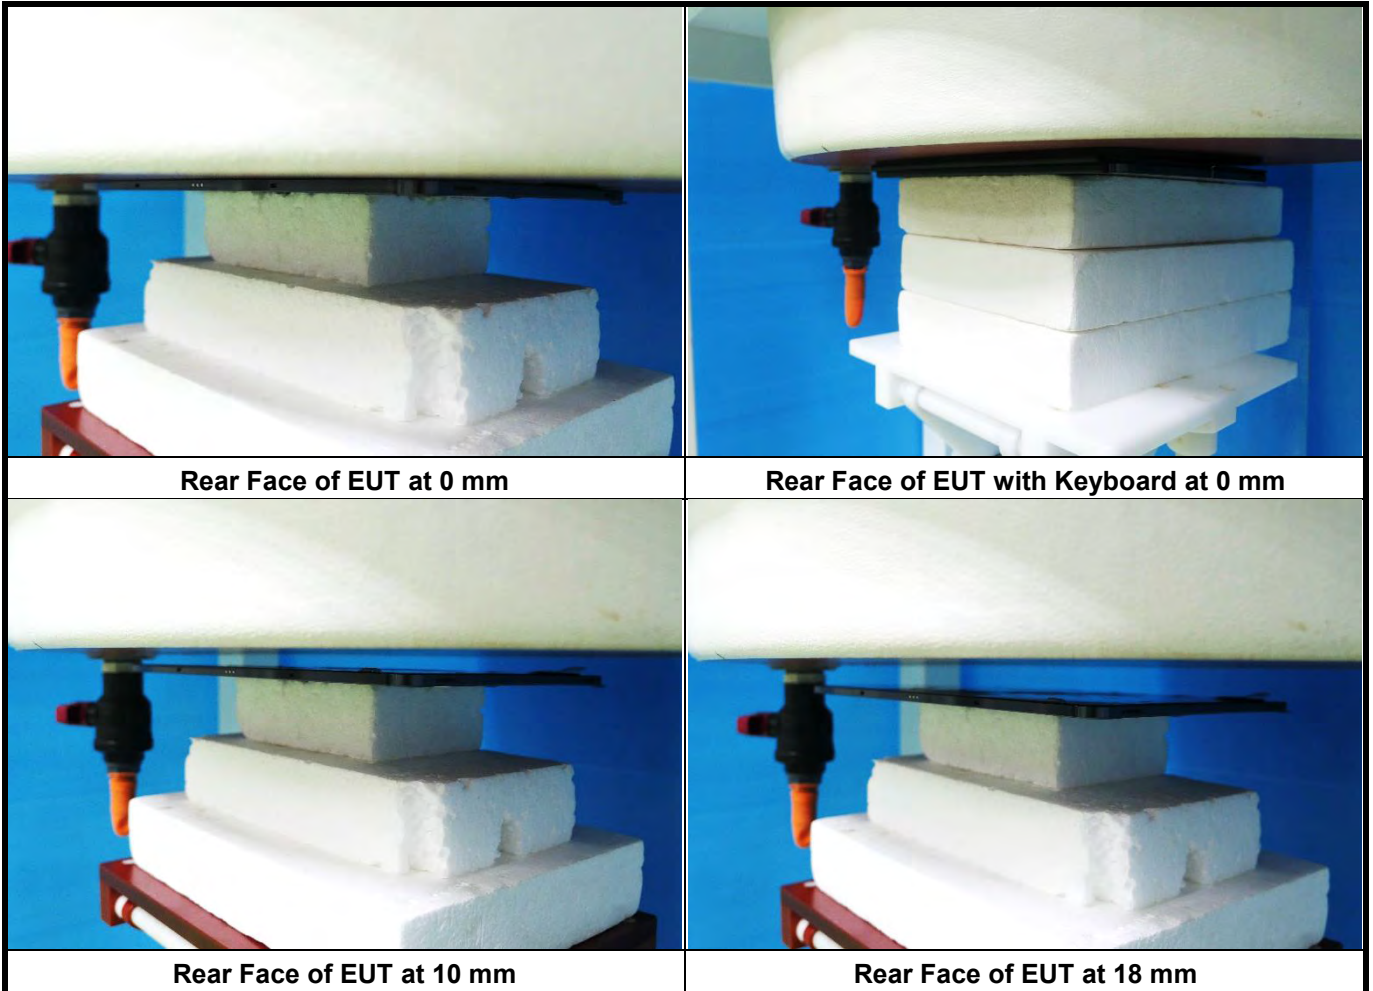

<Antenna Location>

The separation distance for antenna to edge:

Antenna	To Top Side (mm)	To Bottom Side (mm)	To Left Side (mm)	To Right Side (mm)
WLAN / BT Main Ant-1	0	271	136	0
WLAN / BT Aux. Ant-2	0	271	0	135

The separation distance for antenna to edge:

Antenna	To Front Face (mm)	To Rear Face (mm)
WLAN / BT Main Ant-1	0	0
WLAN / BT Aux. Ant-2	0	0

SAR Test Report

<Photographs of SAR Setup>

SAR Test Report

Left Side of EUT at 0 mm