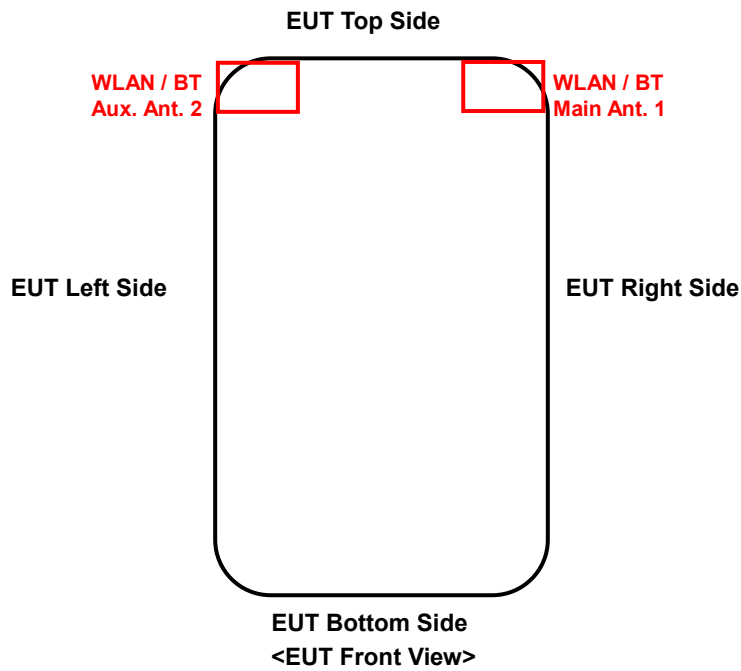

Appendix F. Photographs of EUT and Setup

SAR Test Report

<Photographs of EUT>

SAR Test Report

Cover

Keyboard

S-pen

SAR Test Report

<Antenna Location>

The separation distance for antenna to edge:

Antenna	To Top Side (mm)	To Bottom Side (mm)	To Left Side (mm)	To Right Side (mm)
WLAN / BT Main Ant-1	0	271	136	0
WLAN / BT Aux. Ant-2	0	271	0	135

The separation distance for antenna to edge:

Antenna	To Front Face (mm)	To Rear Face (mm)
WLAN / BT Main Ant-1	0	0
WLAN / BT Aux. Ant-2	0	0

SAR Test Report

<Photographs of SAR Setup>

SAR Test Report

Left Side of EUT at 0 mm