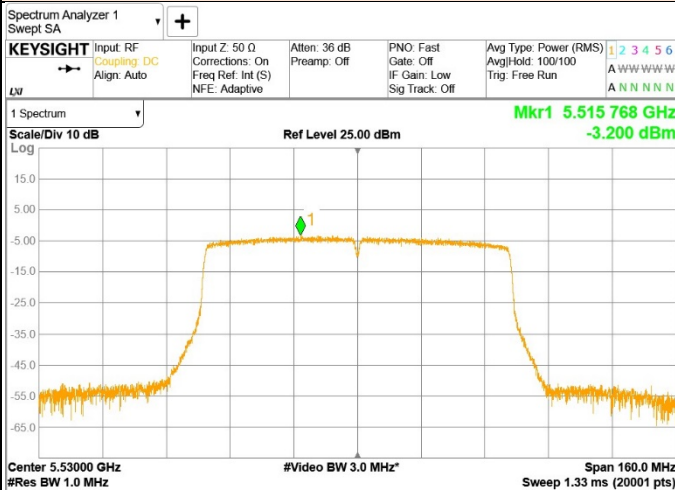

UNII 5.5 GHz IEEE 802.11ac VHT80 mode PSD

ANT1

ANT2

Low Channel

Low Channel