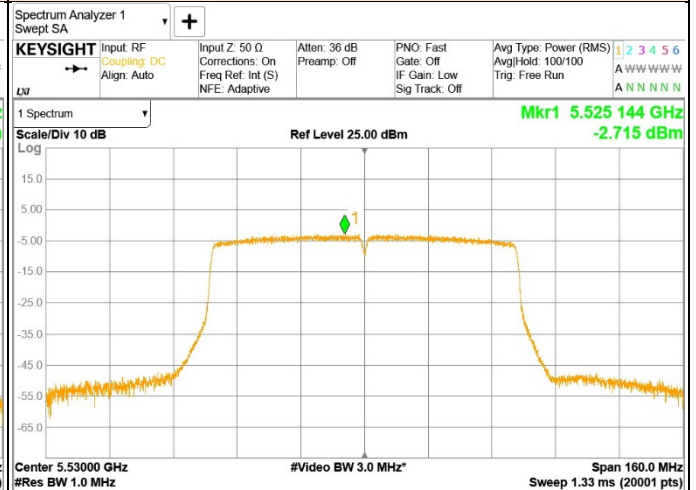

UNII 5.5 GHz IEEE 802.11ac VHT80 mode PSD

ANT1

ANT2

Low Channel

Low Channel