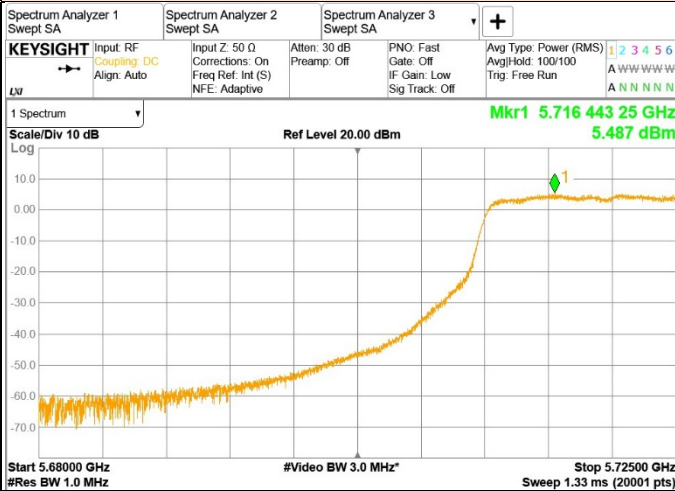

UNII Straddle Ch. IEEE 802.11a mode PSD

ANT1

UNII 2C PSD