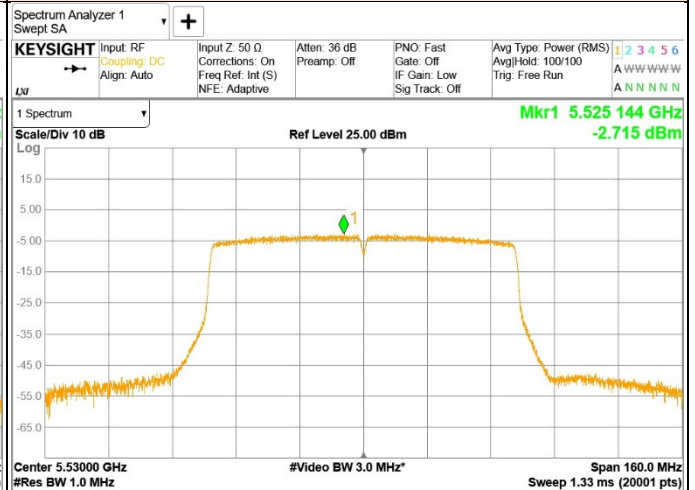

UNII 5.5 GHz IEEE 802.11n HT40 mode PSD

UNII 5.5 GHz IEEE 802.11ac VHT80 mode PSD

ANT1

ANT2

Low Channel

Low Channel

High Channel

High Channel