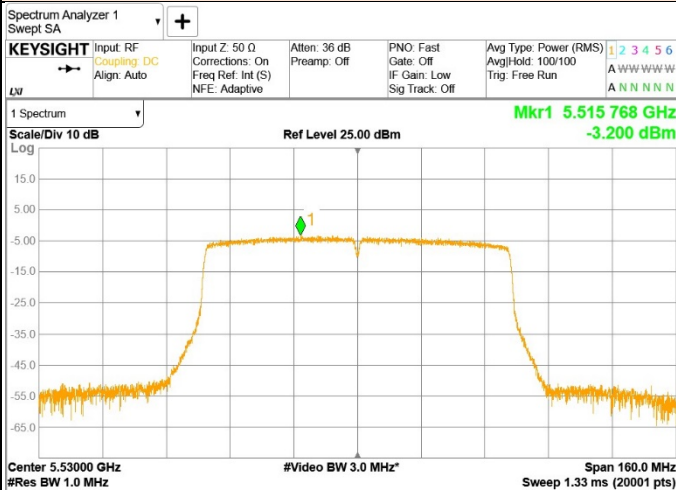

UNII 5.5 GHz IEEE 802.11n HT40 mode PSD

UNII 5.5 GHz IEEE 802.11ac VHT80 mode PSD

ANT1

ANT2

Low Channel

Low Channel

High Channel

High Channel