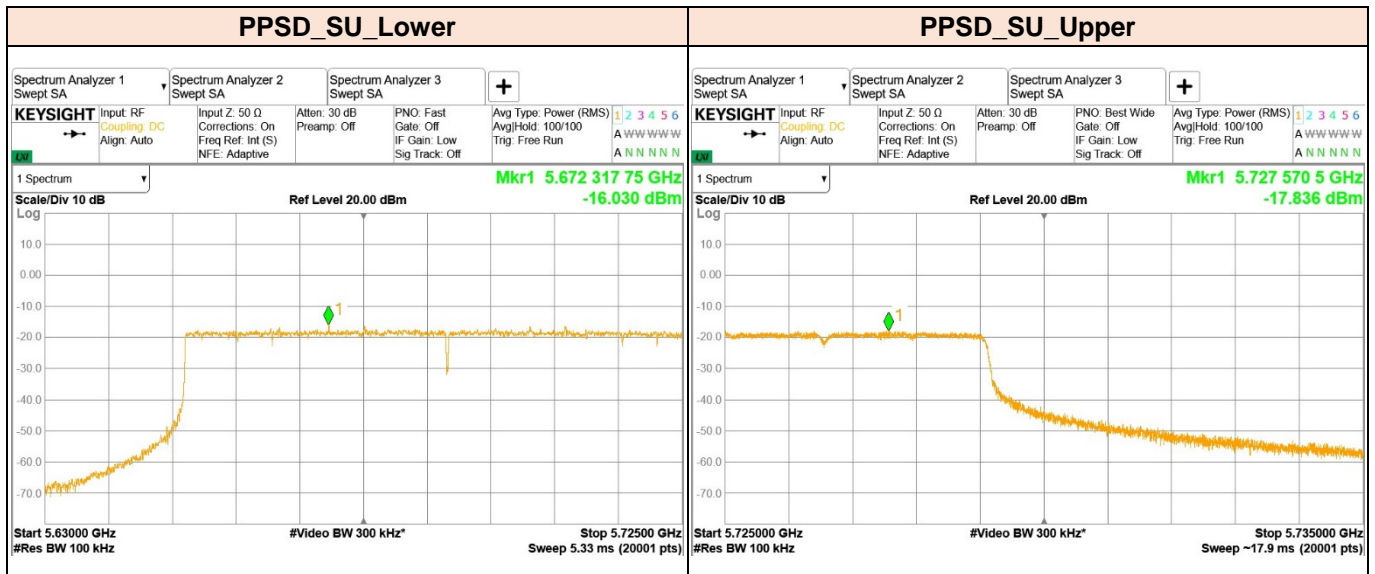

# TEST PLOT\_802.11ax (MIMO) MODE STRADDLE CHANNEL

BUREAU VERITAS

BUREAU  
VERITAS