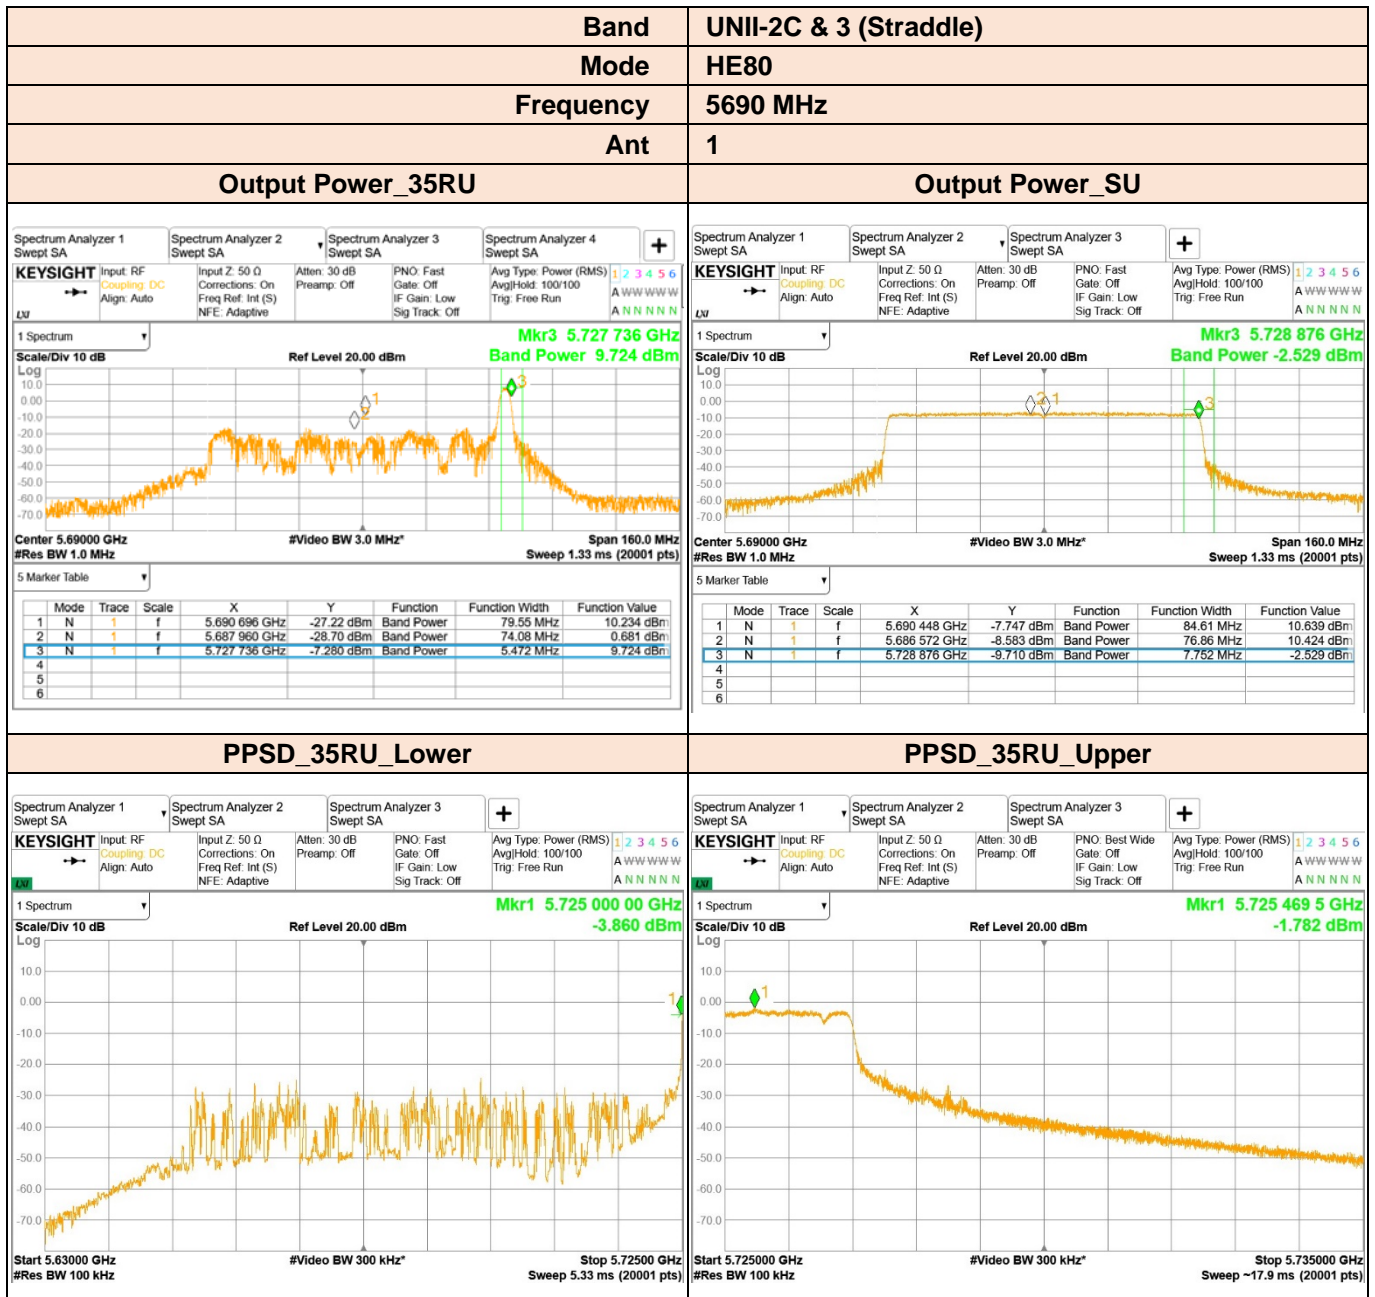

# TEST PLOT\_802.11ax (MIMO) MODE STRADDLE CHANNEL

BUREAU VERITAS

BUREAU  
VERITAS