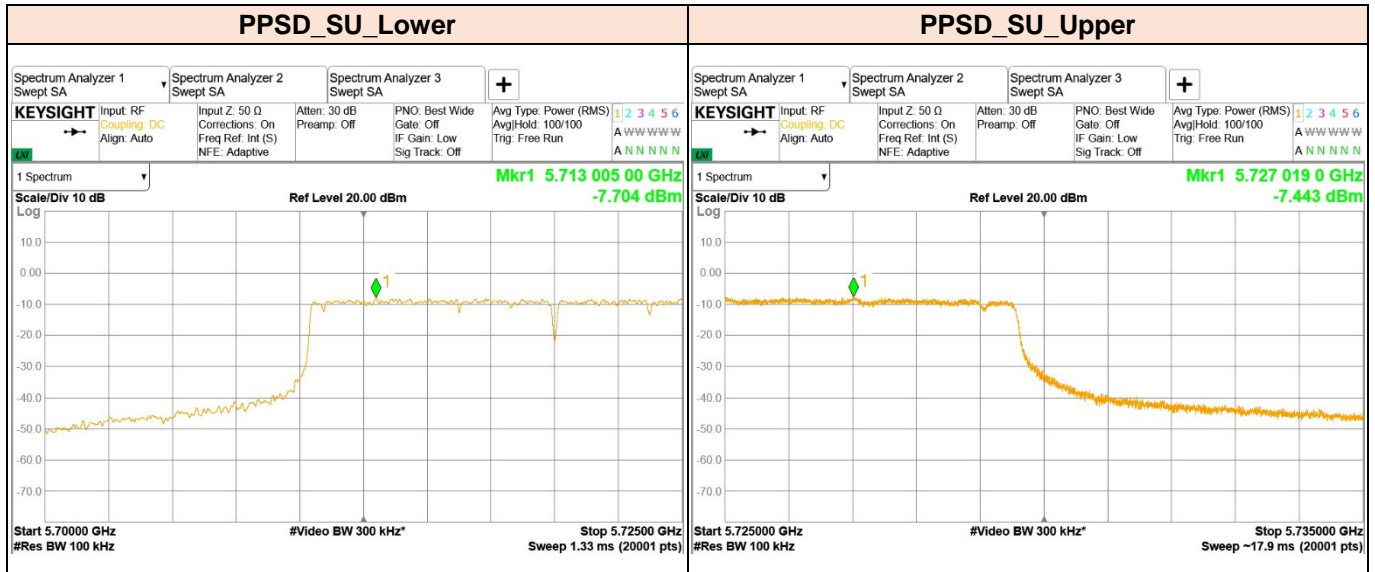

# TEST PLOT\_802.11ax (MIMO) MODE STRADDLE CHANNEL

BUREAU VERITAS

BUREAU  
VERITAS