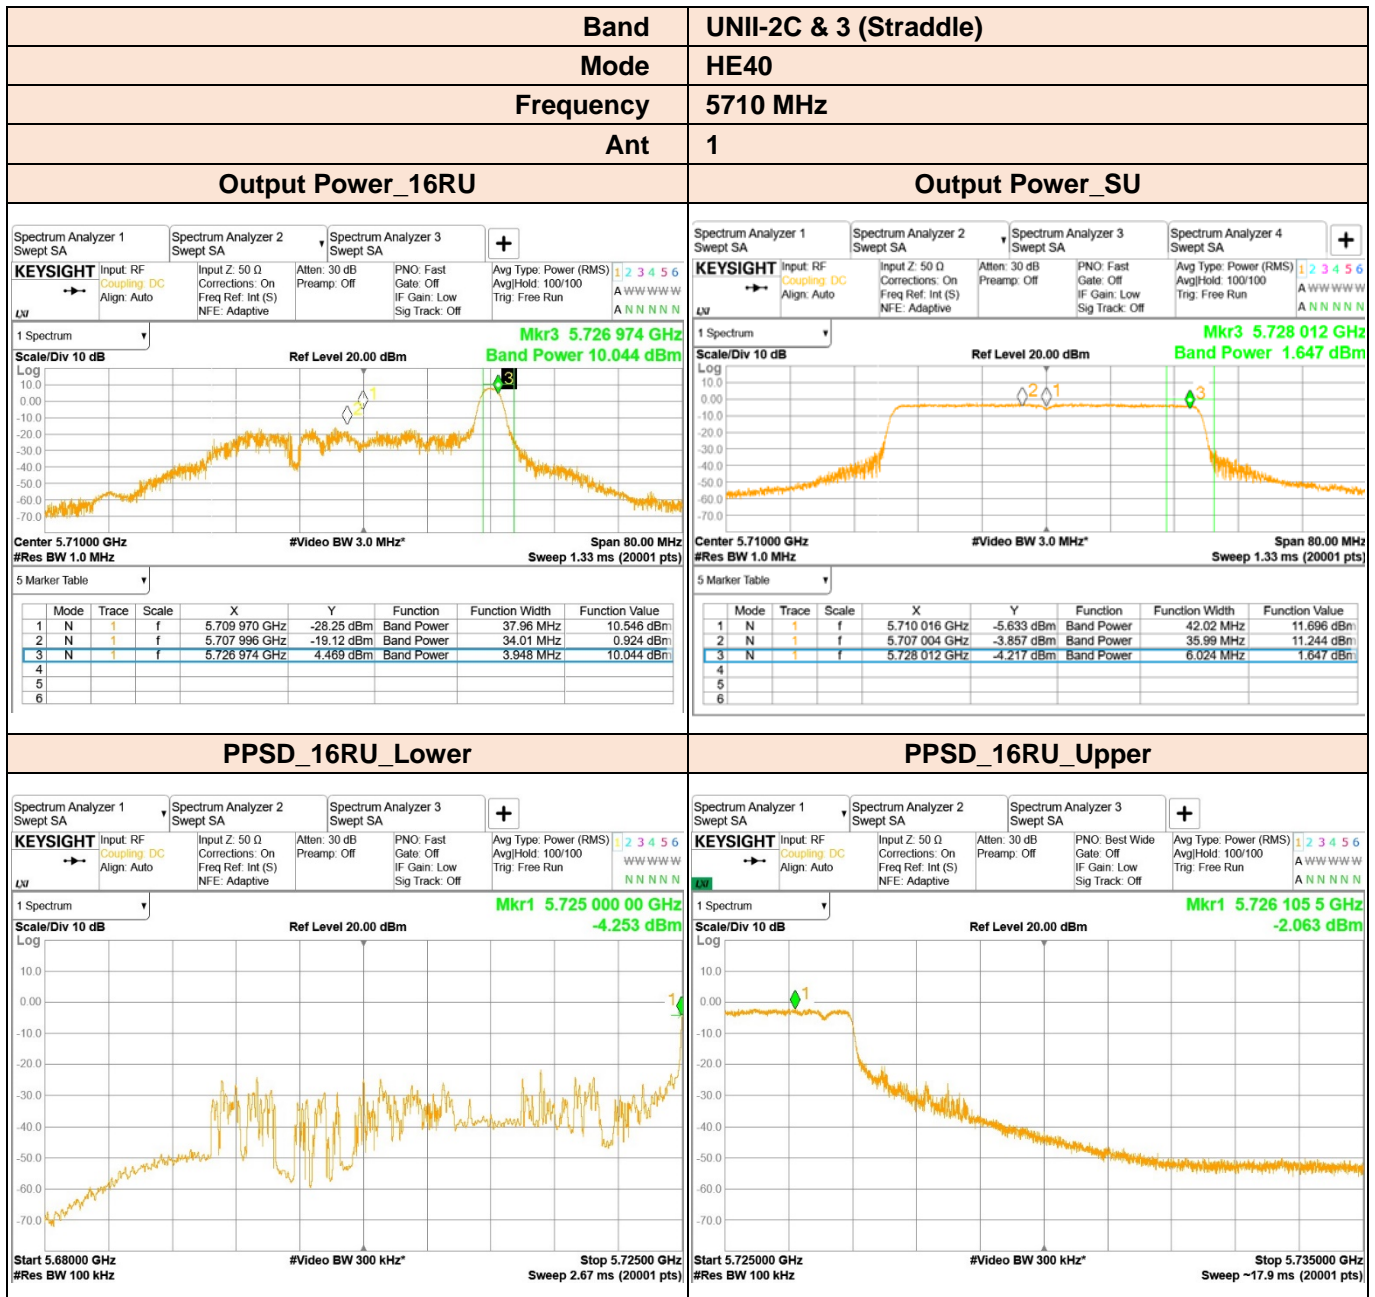

# TEST PLOT\_802.11ax (MIMO) MODE STRADDLE CHANNEL

BUREAU VERITAS

BUREAU  
VERITAS