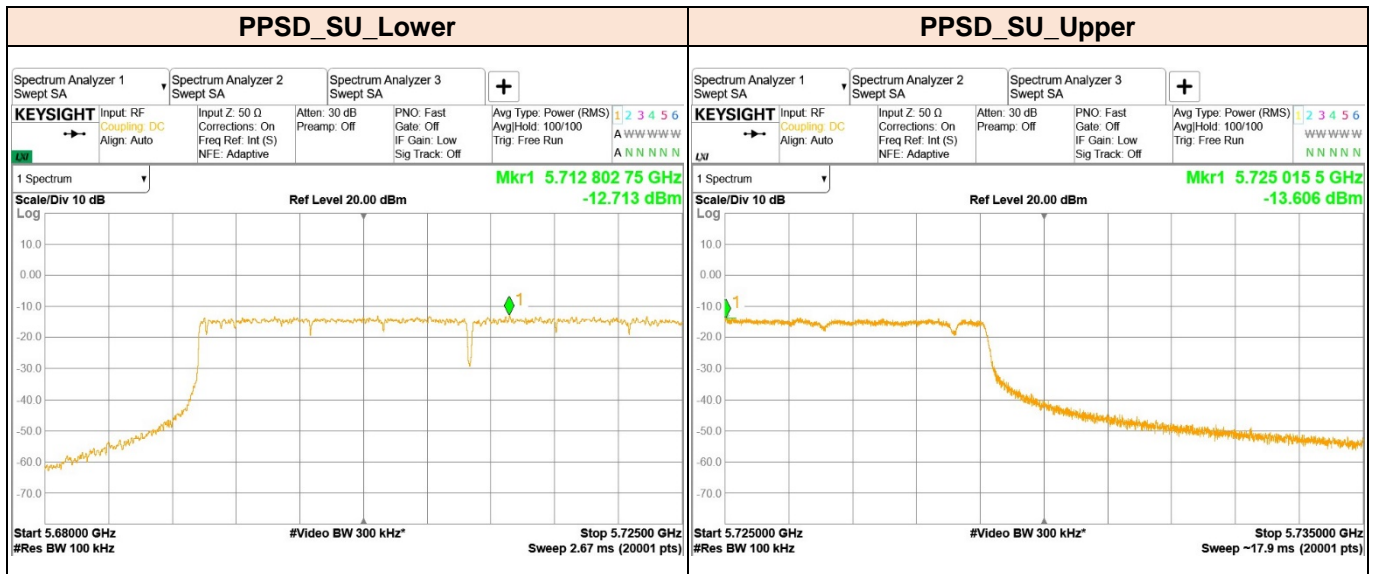

# TEST PLOT\_802.11ax (MIMO) MODE STRADDLE CHANNEL

BUREAU VERITAS

BUREAU  
VERITAS