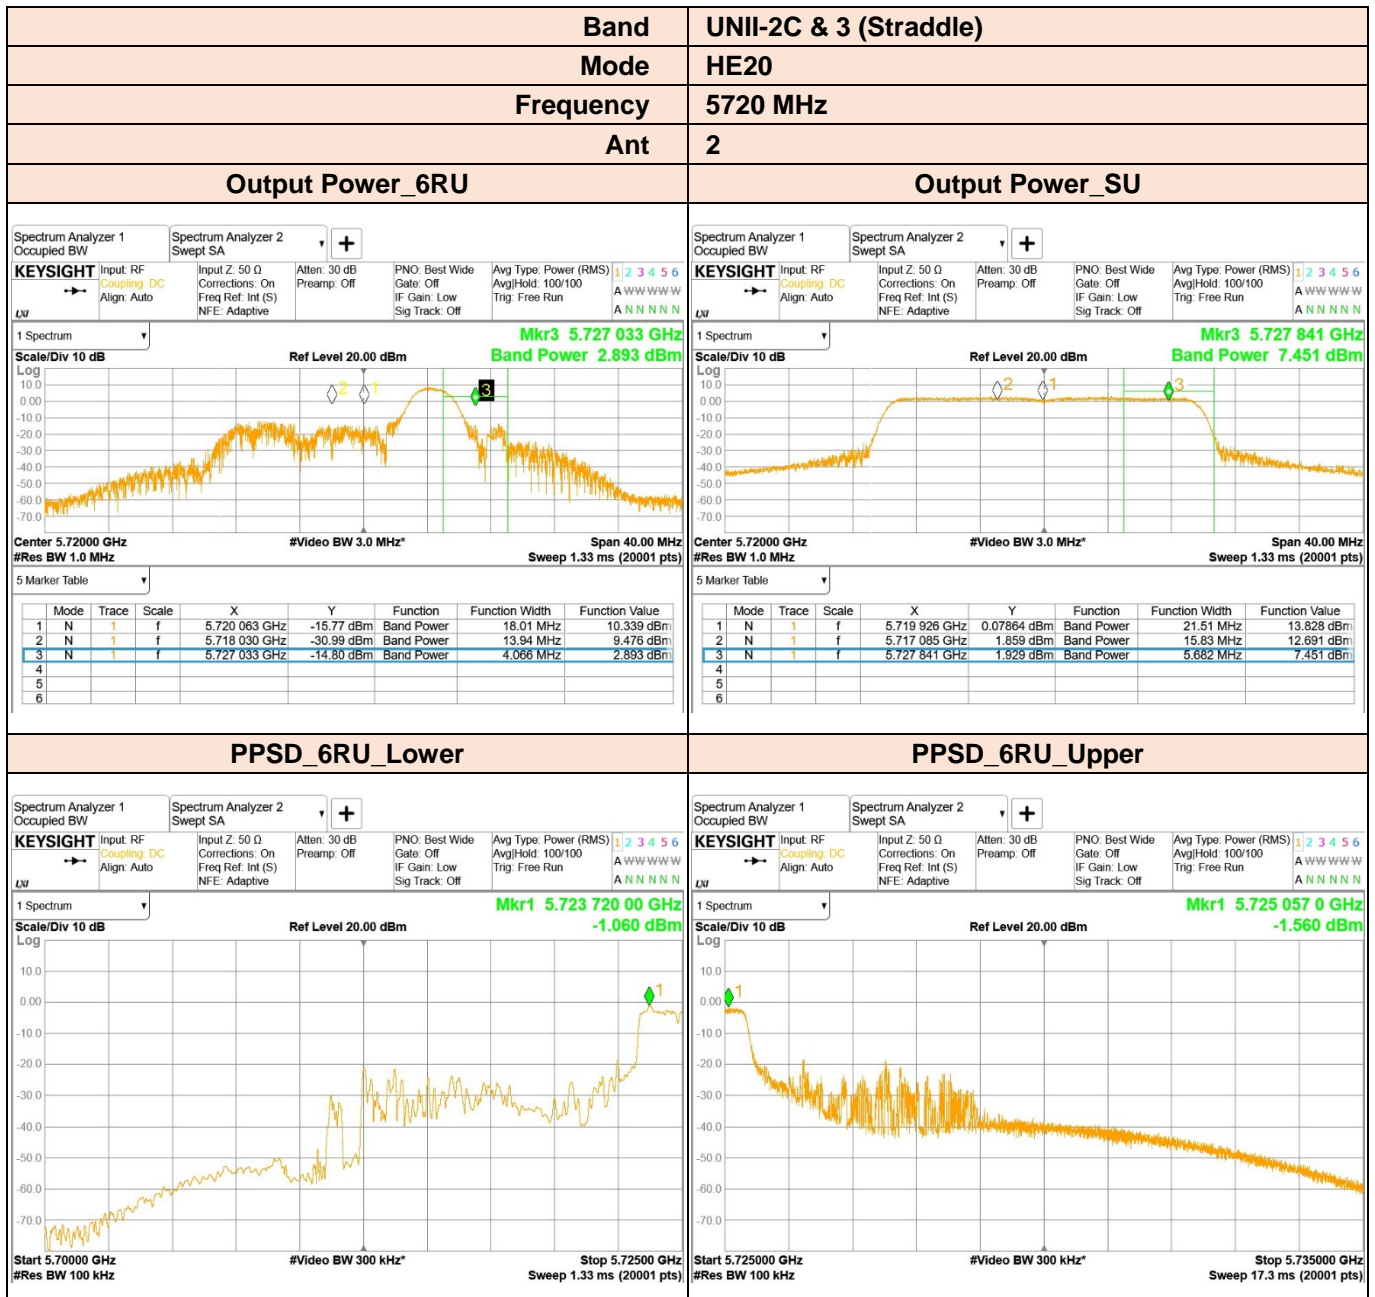

# TEST PLOT\_802.11ax (MIMO) MODE STRADDLE CHANNEL

BUREAU VERITAS

BUREAU  
VERITAS