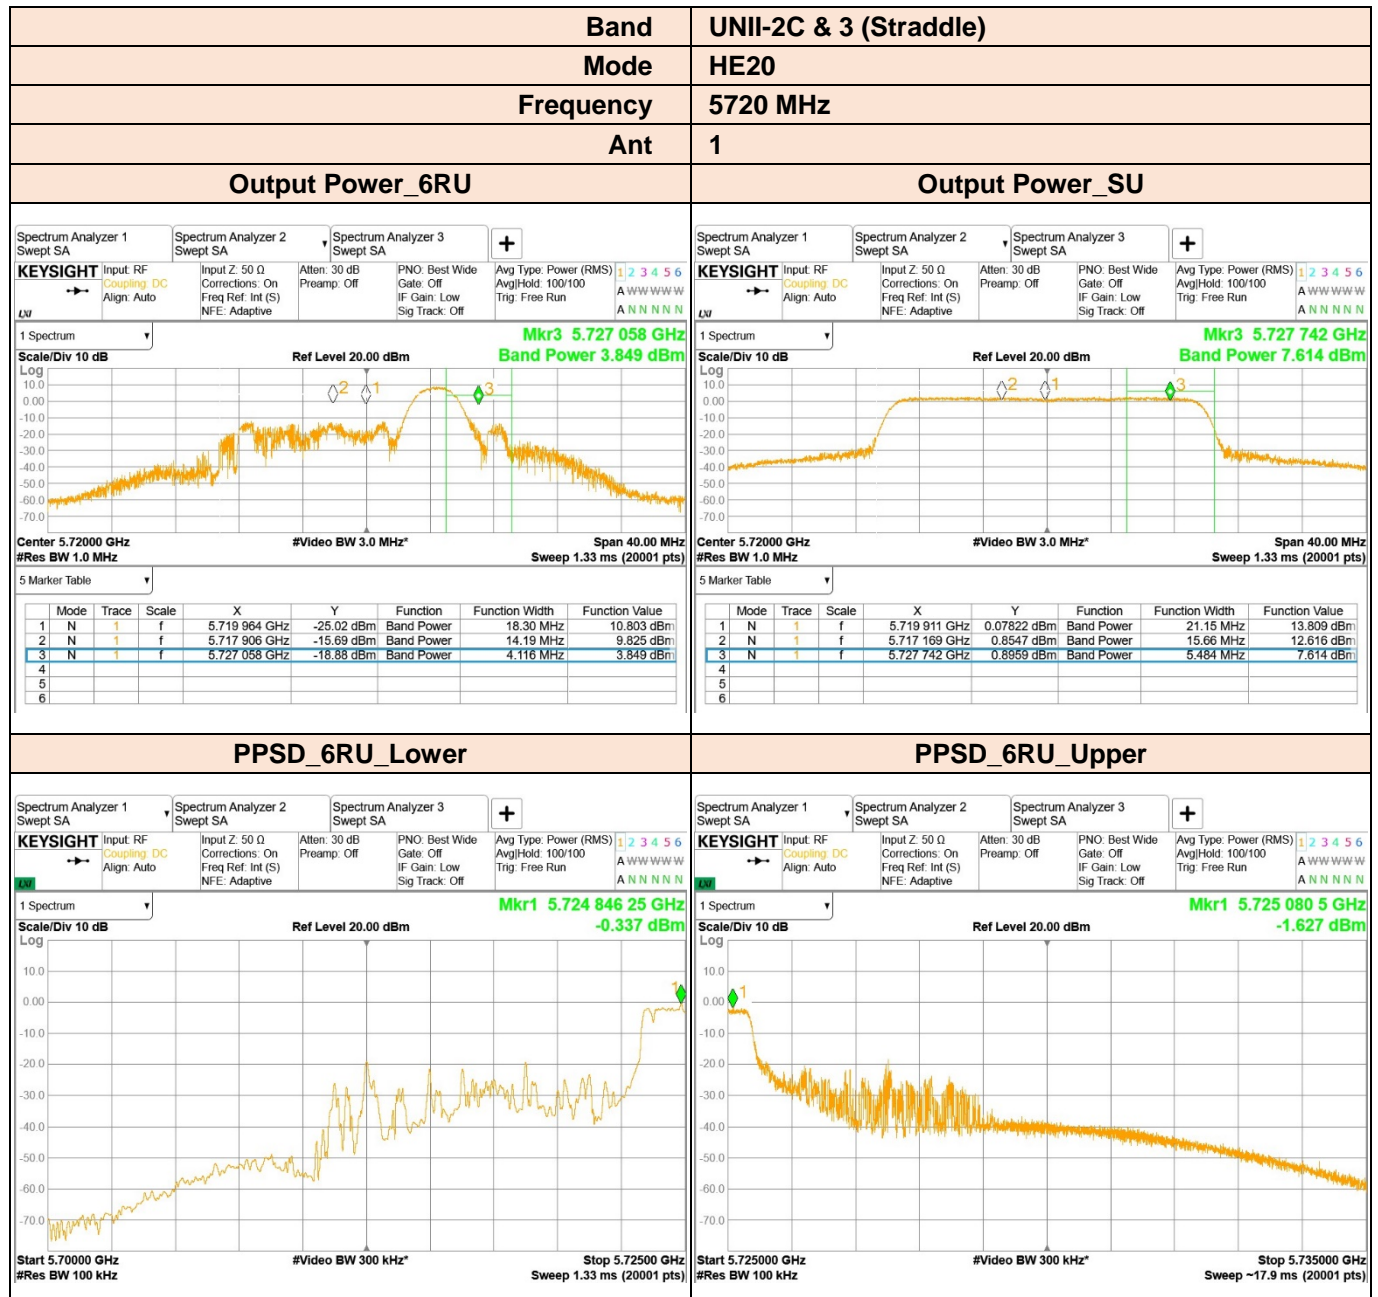

# TEST PLOT\_802.11ax (MIMO) MODE STRADDLE CHANNEL

BUREAU VERITAS

BUREAU  
VERITAS