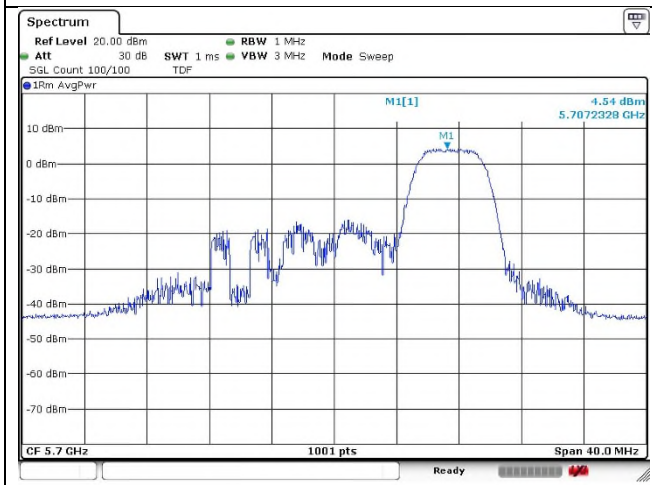

Ant.2

37 RU

38 RU

40 RU

802.11ax_HE20 Band 2C_High channel_106T

Ant.1

Ant.2

802.11ax_HE20 Band 2C_High channel_SU