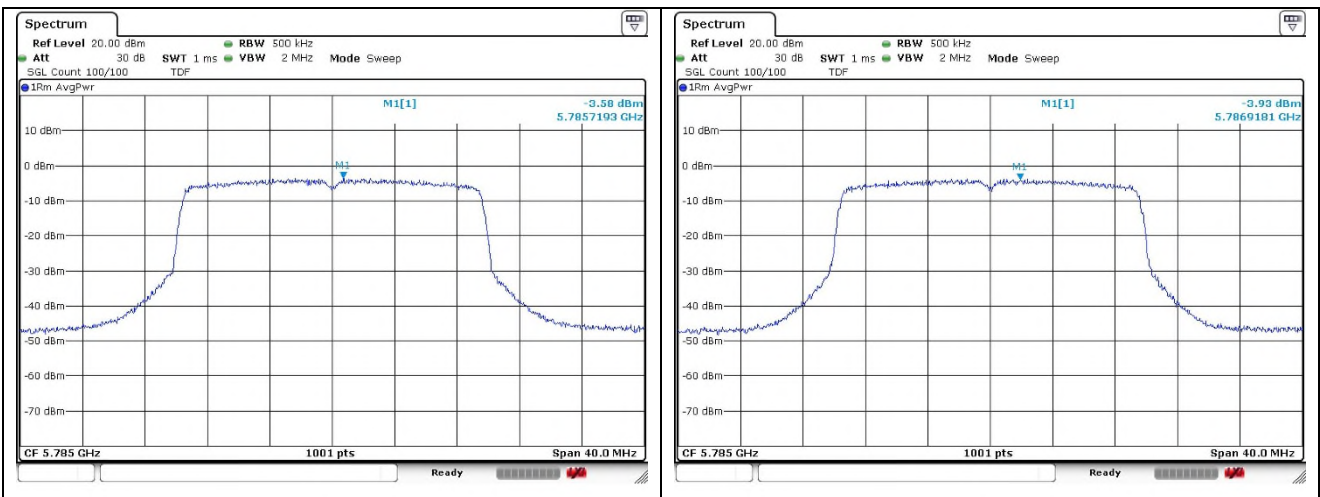

802.11ax_HE20 Band 3_Middle channel_106T

Ant.1

Ant.2

53 RU

54 RU

802.11ax_HE20 Band 3_Low channel_SU

Ant.1

Ant.2