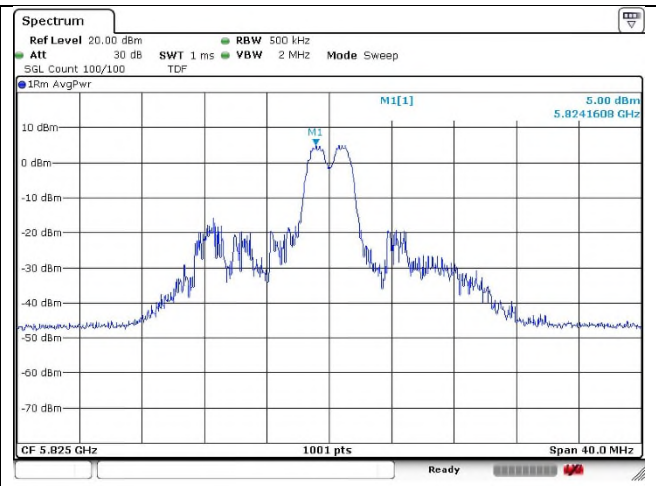

802.11ax_HE20 Band 3_High channel_26T

Ant.1

Ant.2

0 RU

4 RU

8 RU

802.11ax_HE20 Band 3_High channel_52T

Ant.1