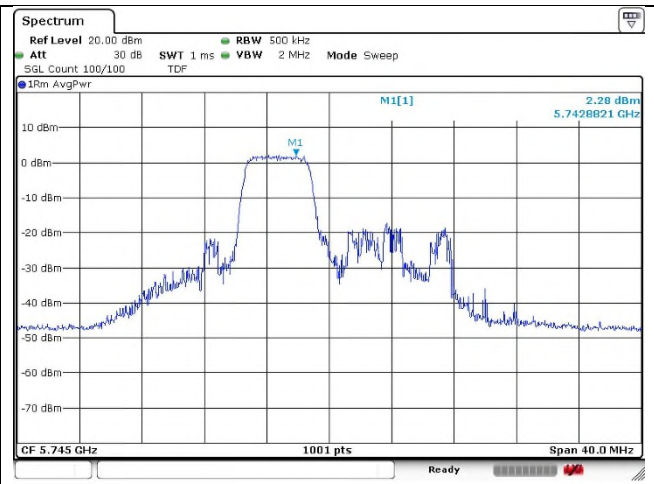

802.11ax_HE20 Band 3_Low channel_52T

Ant.1

Ant.2

37 RU

38 RU

40 RU

802.11ax_HE20 Band 3_Low channel_106T

Ant.1