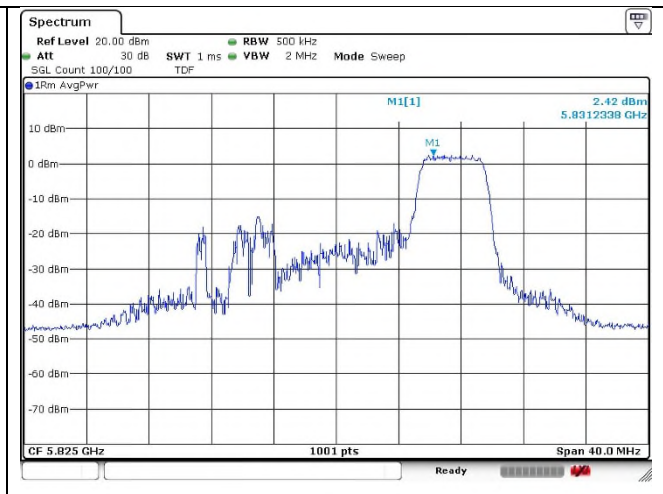

Ant.2

37 RU

38 RU

40 RU

802.11ax_HE20 Band 3_High channel_106T

Ant.1

Ant.2

802.11ax_HE20 Band 3_High channel_SU