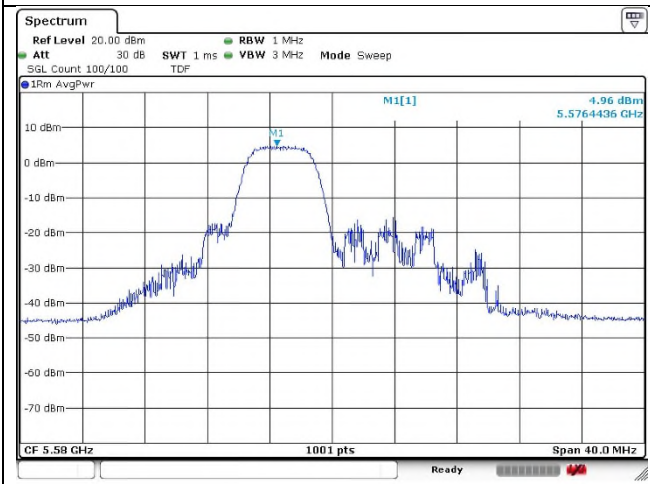

802.11ax_HE20 Band 2C_Middle channel_52T

37 RU

38 RU

40 RU