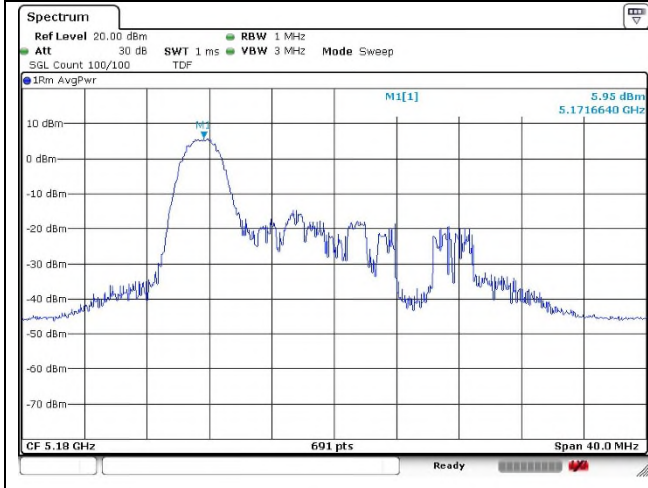

- MIMO
802.11ax_HE20 Band 1_Low channel_26T

Ant.1

Ant.2

0 RU