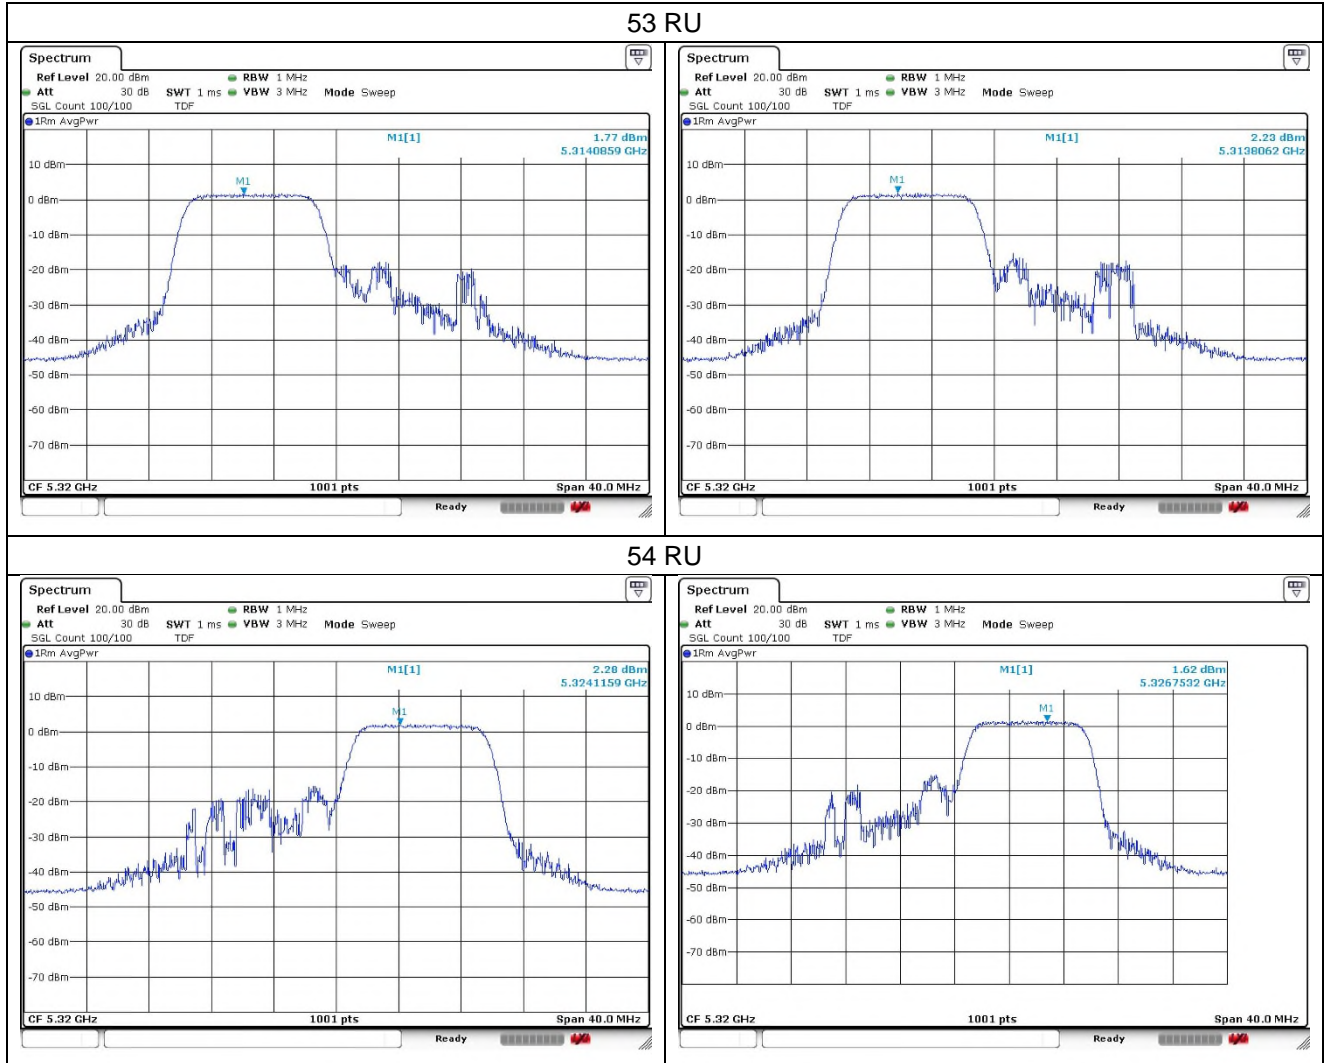

802.11ax_HE20 Band 2A_High channel_26T

Ant.1

Ant.2

802.11ax_HE20 Band 2A_High channel_52T

Ant.1

Ant.2

37 RU

38 RU

40 RU

802.11ax_HE20 Band 2A_High channel_106T

Ant.1

Ant.2

802.11ax_HE20 Band 2A_High channel_SU

Ant.1

Ant.2

802.11ax_HE20 Band 2C_Low channel_26T