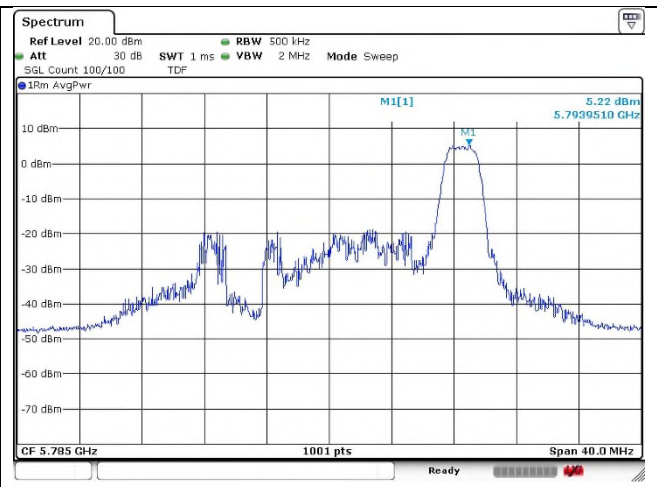

802.11ax_HE20 Band 3_Middle channel_26T

Ant.1

Ant.2

0 RU

4 RU

8 RU