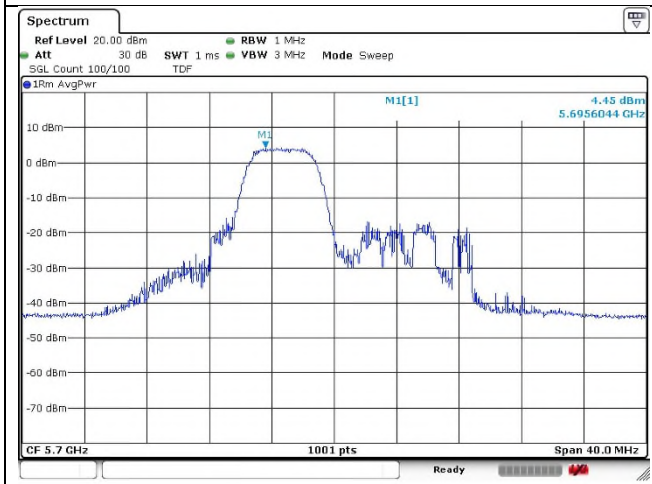

802.11ax_HE20 Band 2C_High channel_52T

37 RU

38 RU

40 RU