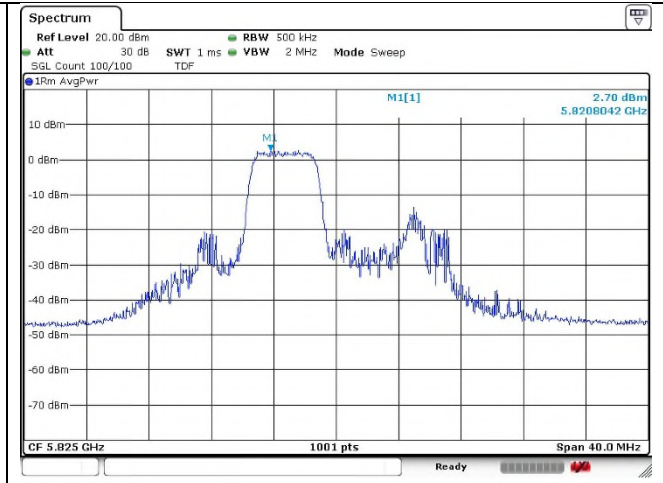

802.11ax_HE20 Band 3_High channel_52T

37 RU

38 RU

40 RU