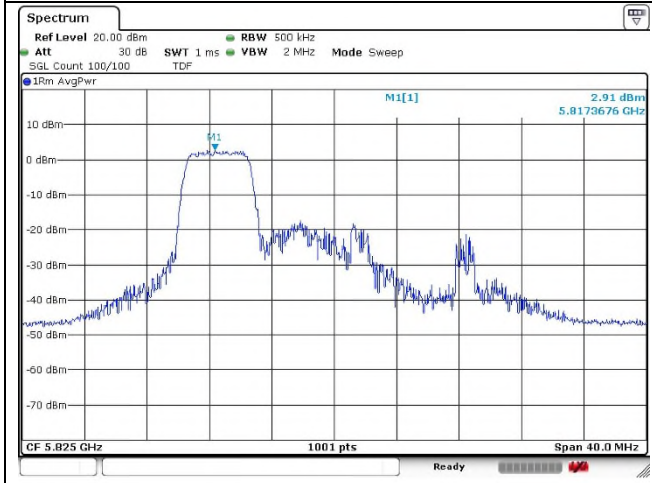

802.11ax_HE20 Band 3_High channel_52T

Ant.1

37 RU