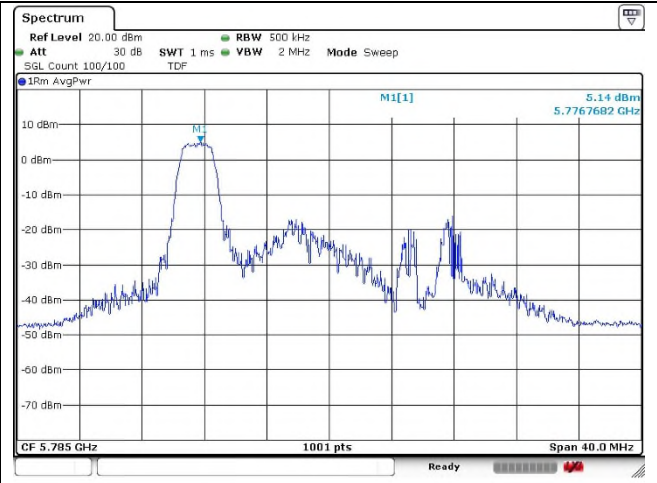

Ant.2

802.11ax_HE20 Band 3_Low channel_SU

Ant.1

Ant.2

802.11ax_HE20 Band 3_Middle channel_26T

Ant.1

Ant.2

0 RU