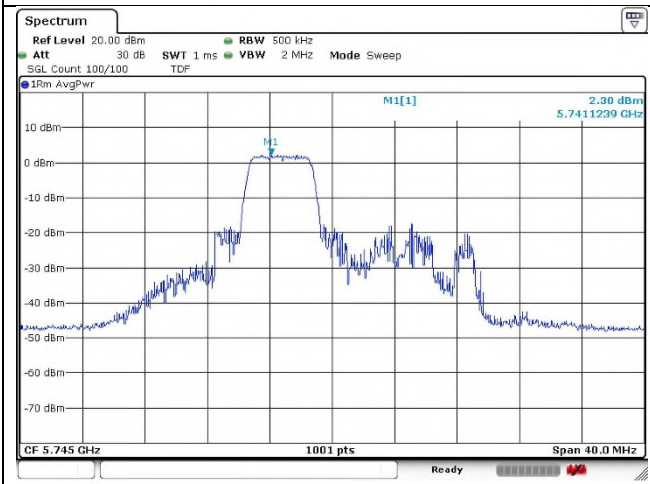

802.11ax_HE20 Band 3_Low channel_52T

Ant.1

Ant.2

37 RU

38 RU

40 RU

802.11ax_HE20 Band 3_Low channel_106T

Ant.1