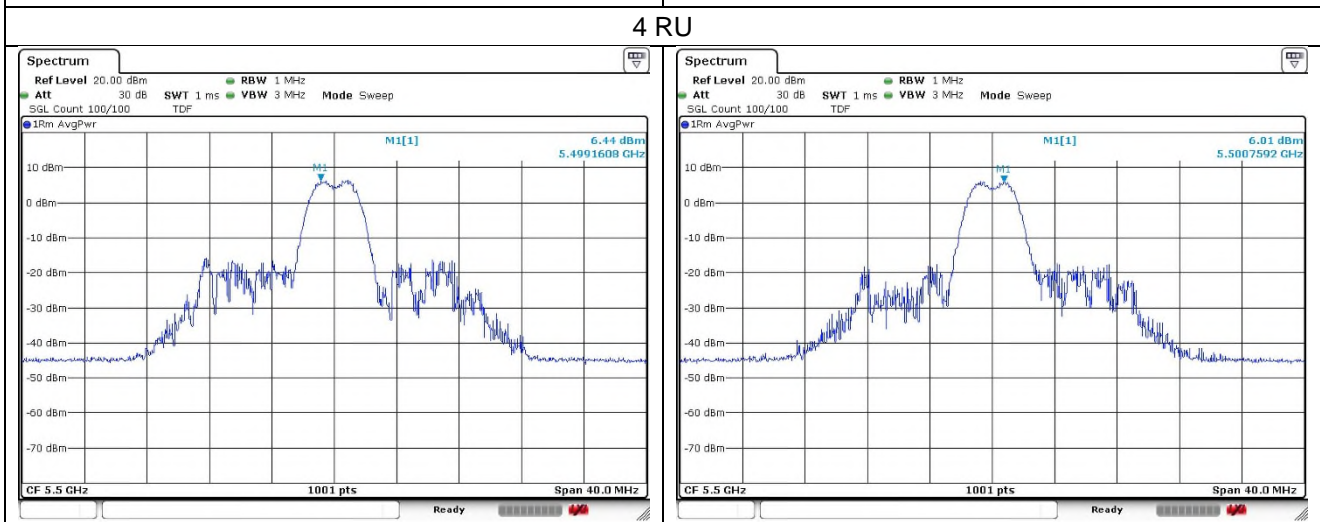

802.11ax_HE20 Band 2C_Low channel_26T

Ant.1

Ant.2

0 RU

4 RU

8 RU