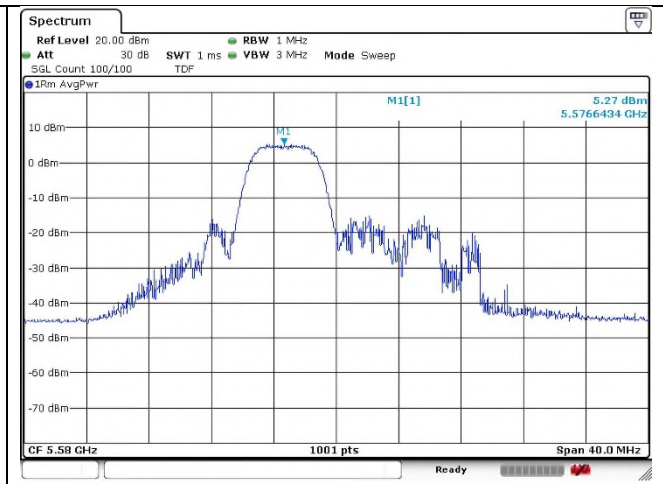

802.11ax_HE20 Band 2C_Middle channel_52T

37 RU

38 RU

40 RU