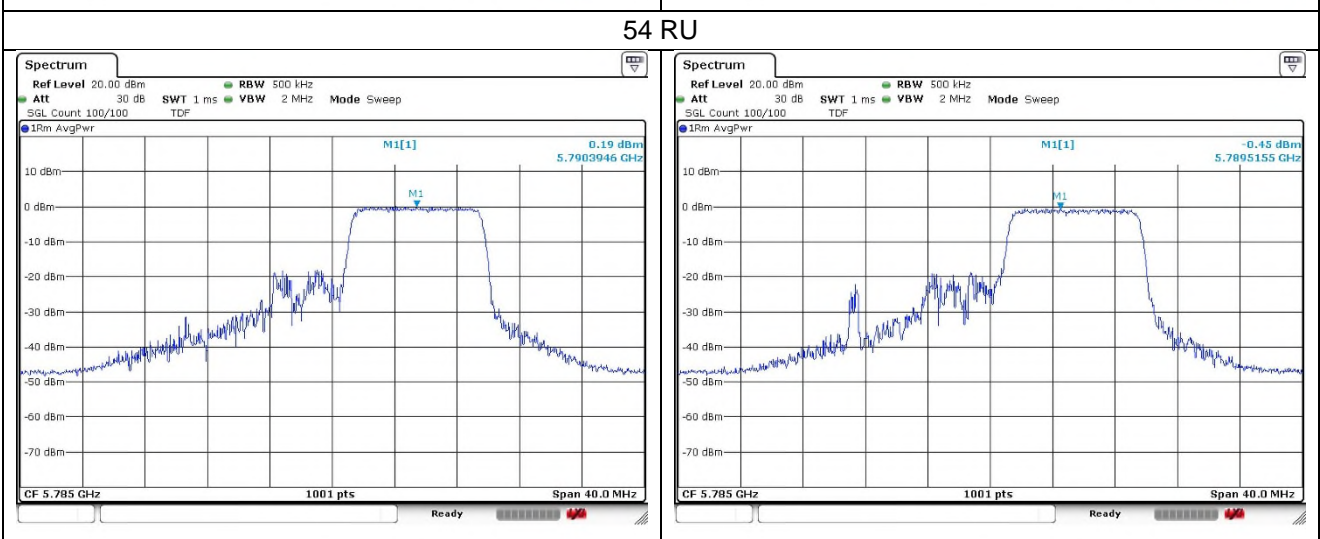

802.11ax_HE20 Band 3_Middle channel_106T

Ant.1

Ant.2

53 RU

54 RU

802.11ax_HE20 Band 3_Low channel_SU

Ant.1

Ant.2