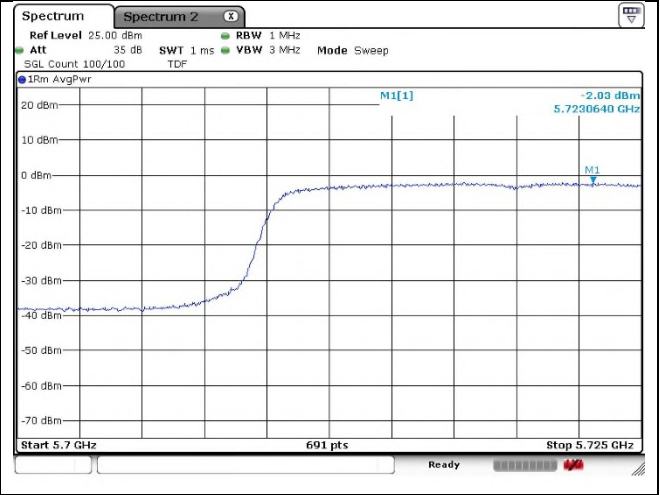

802.11ax_HE20 Band 2C_Straddle channel_SU

Ant.2

802.11ax_HE20 Band 3_Straddle channel_SU