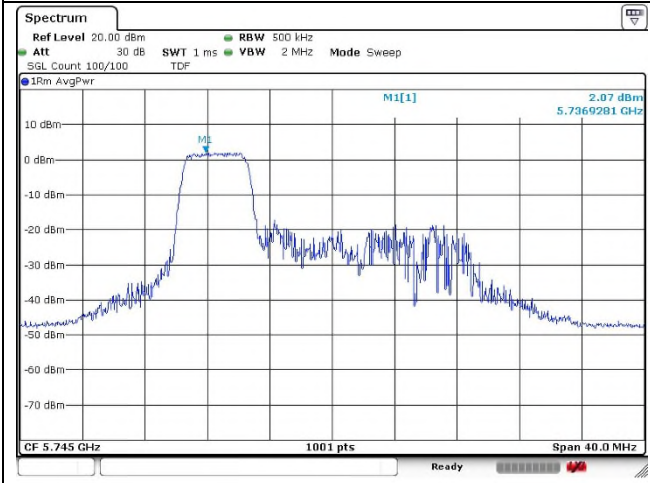

802.11ax_HE20 Band 3_Low channel_52T

Ant.1

37 RU