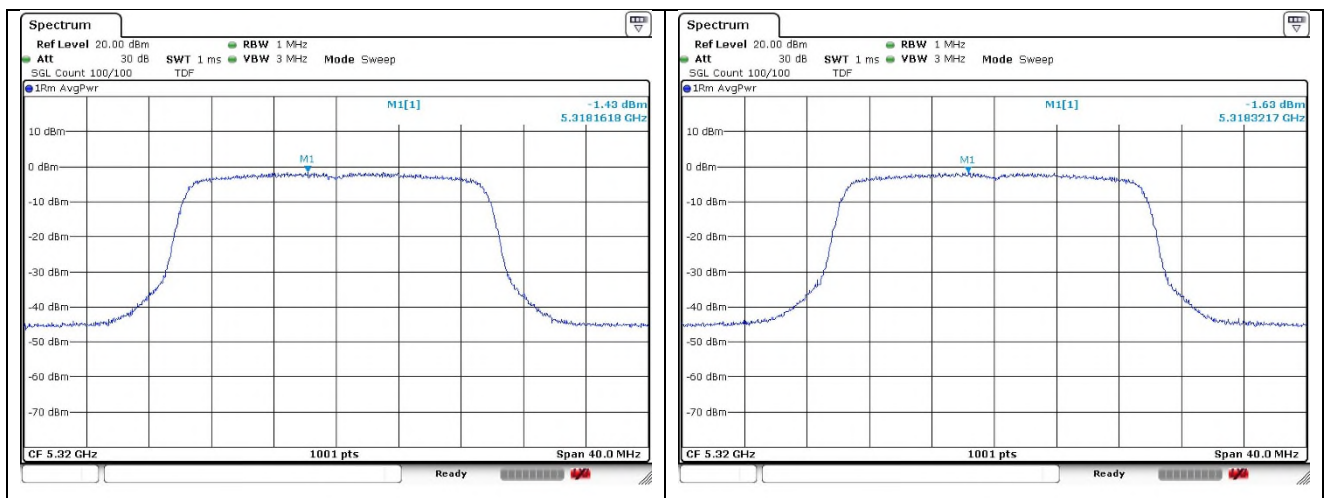

40 RU

802.11ax_HE20 Band 2A_High channel_106T

Ant.1

Ant.2

802.11ax_HE20 Band 2A_High channel_SU

Ant.1

Ant.2

802.11ax_HE20 Band 2C_Low channel_26T