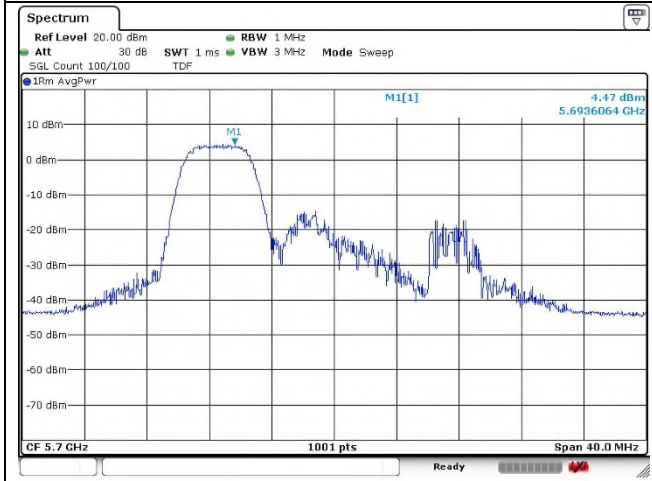

802.11ax_HE20 Band 2C_High channel_52T

Ant.1

37 RU