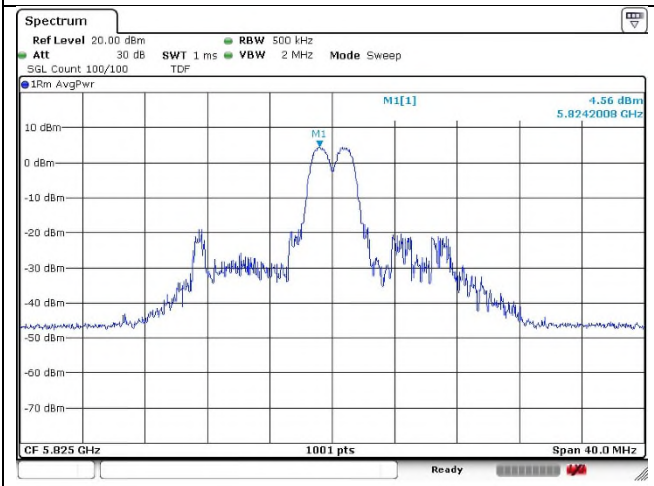

802.11ax_HE20 Band 3_High channel_26T

Ant.1

Ant.2

0 RU

4 RU

8 RU

802.11ax_HE20 Band 3_High channel_52T

Ant.1