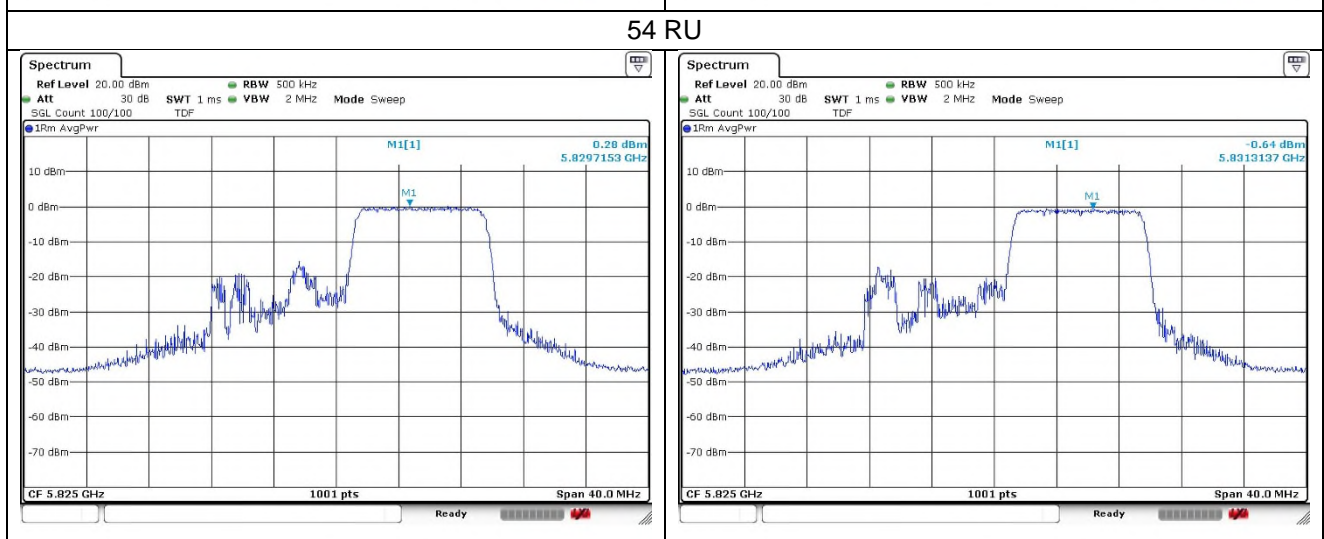

Ant.2

37 RU

38 RU

40 RU

802.11ax_HE20 Band 3_High channel_106T

Ant.1

Ant.2

802.11ax_HE20 Band 3_High channel_SU