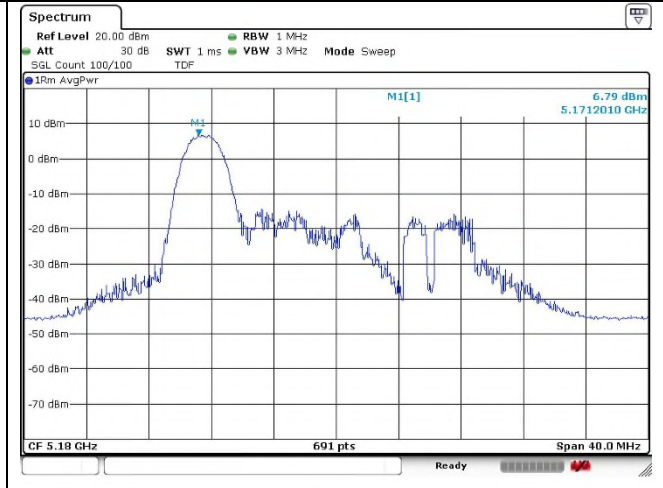

- MIMO
802.11ax_HE20 Band 1_Low channel_26T

Ant.1

Ant.2

0 RU