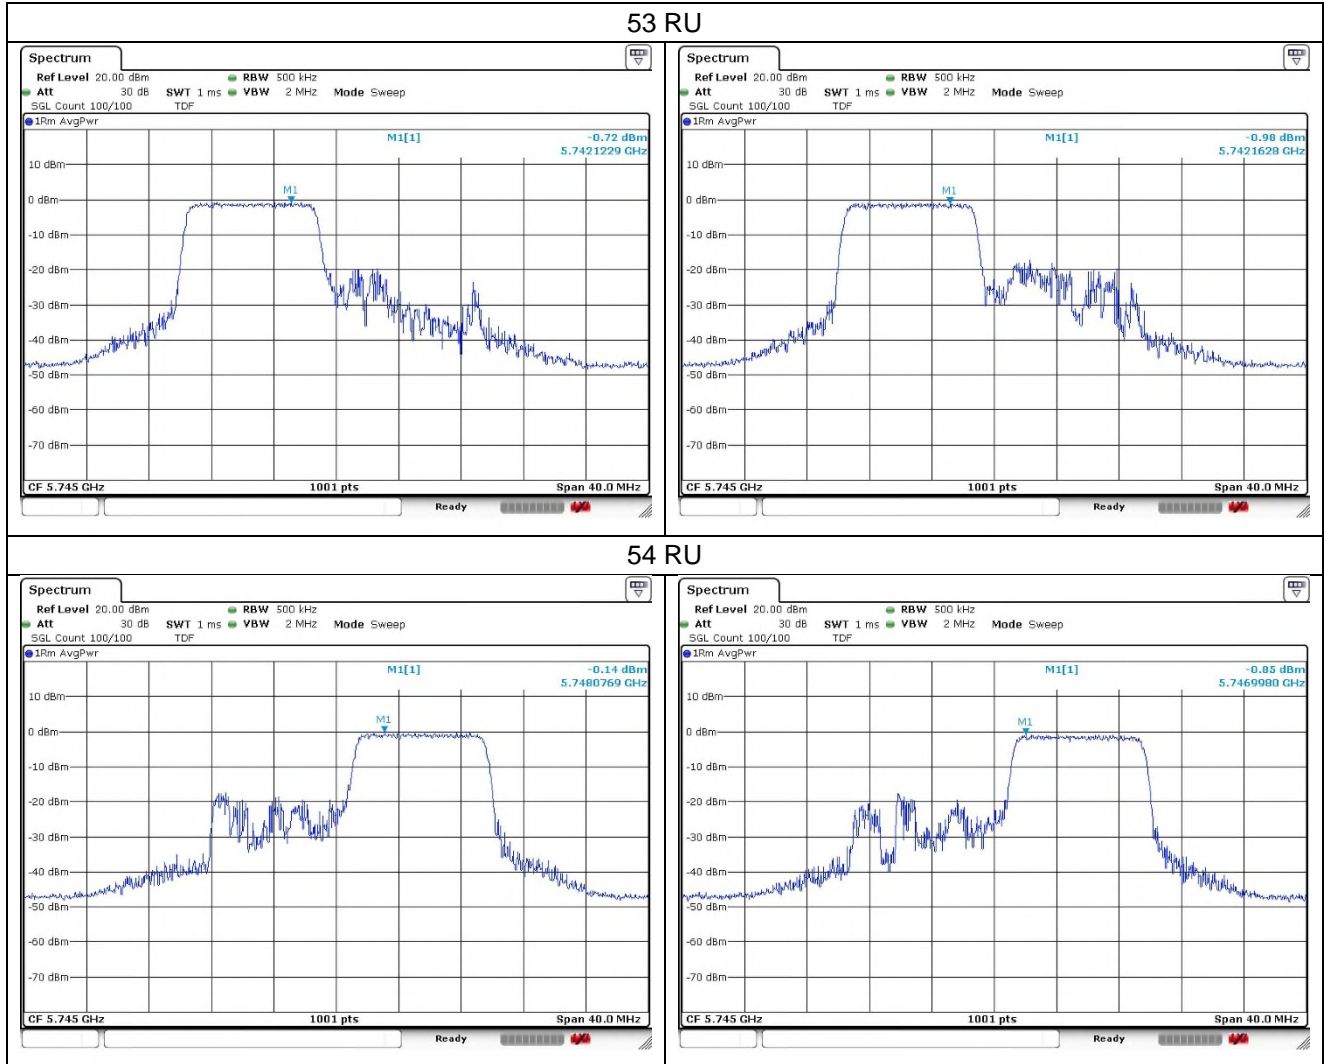

802.11ax_HE20 Band 3_Low channel_106T

Ant.1

Ant.2