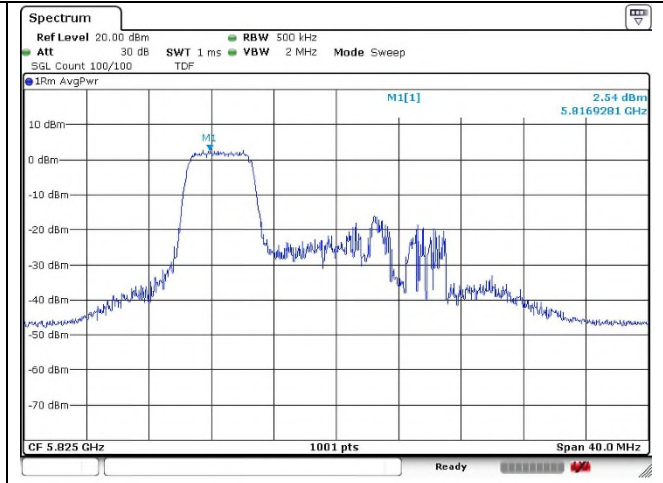

802.11ax_HE20 Band 3_High channel_52T

Ant.2

37 RU