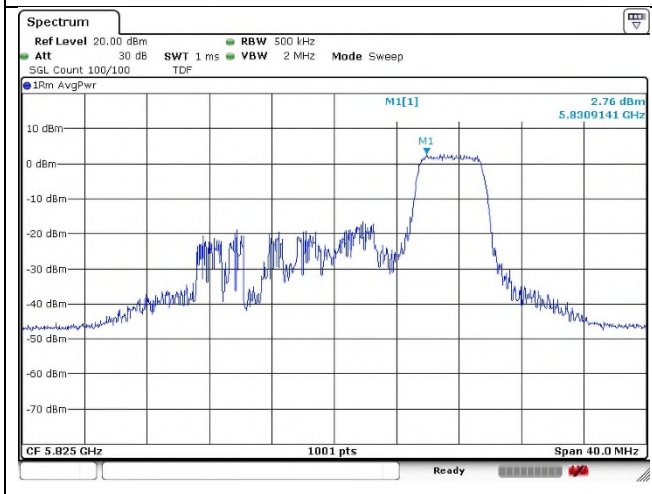

Ant.2

37 RU

38 RU

40 RU

802.11ax_HE20 Band 3_High channel_106T

Ant.1

Ant.2

802.11ax_HE20 Band 3_High channel_SU