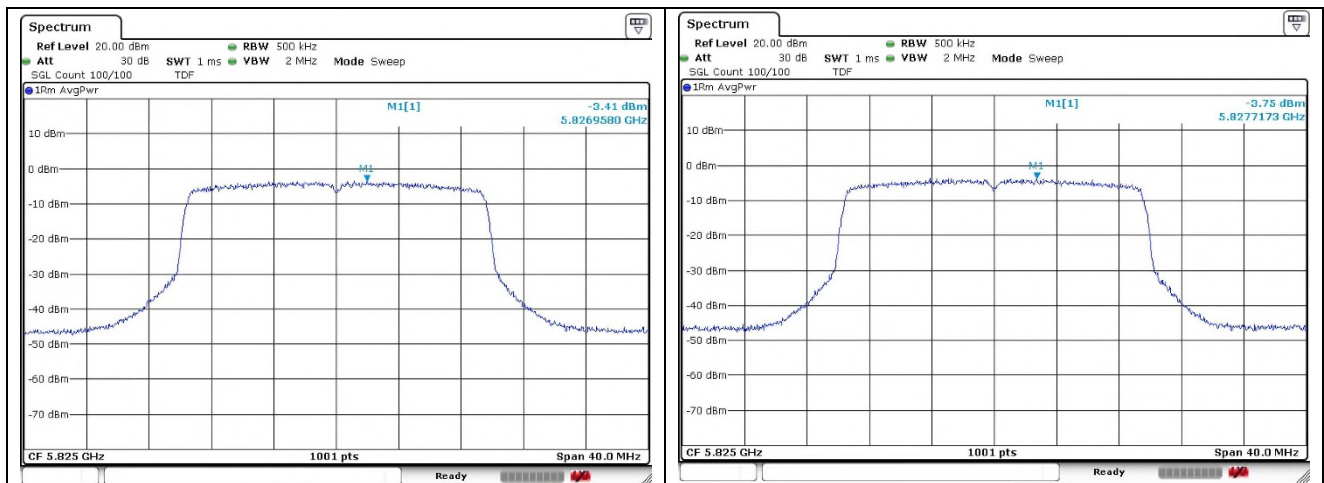

802.11ax_HE20 Band 3_High channel_SU

Ant.1

Ant.2