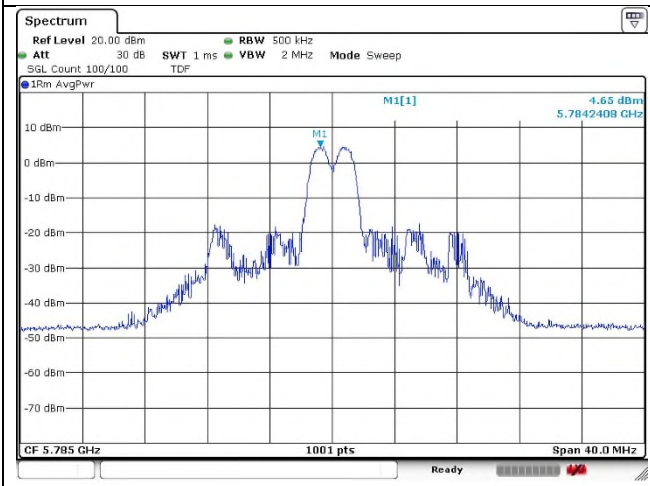

802.11ax_HE20 Band 3_Middle channel_26T

Ant.1

Ant.2

0 RU

4 RU

8 RU