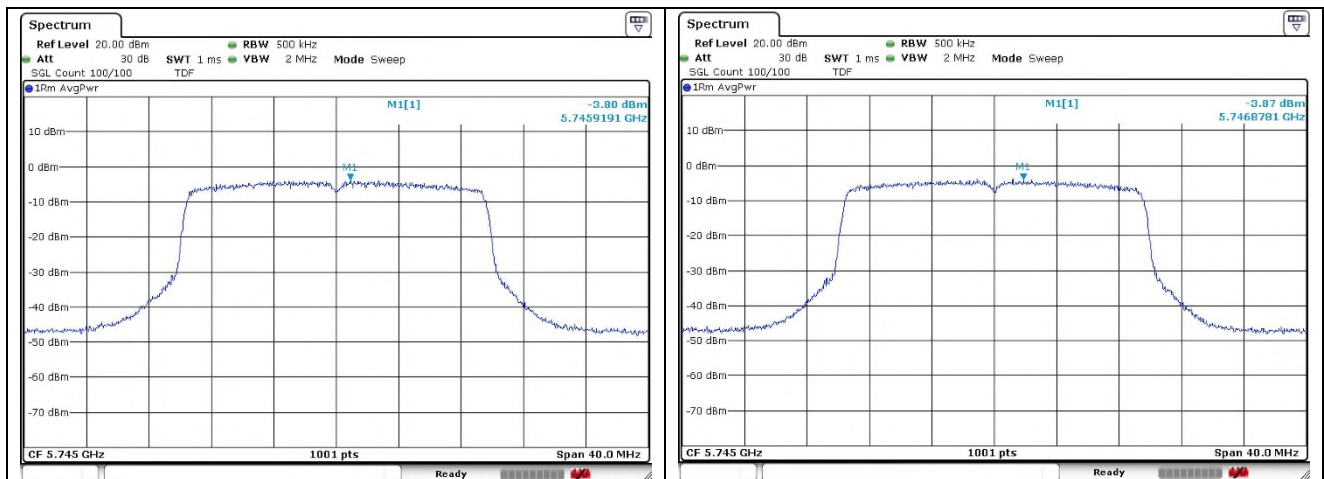

802.11ax_HE20 Band 3_Low channel_SU

Ant.1

Ant.2