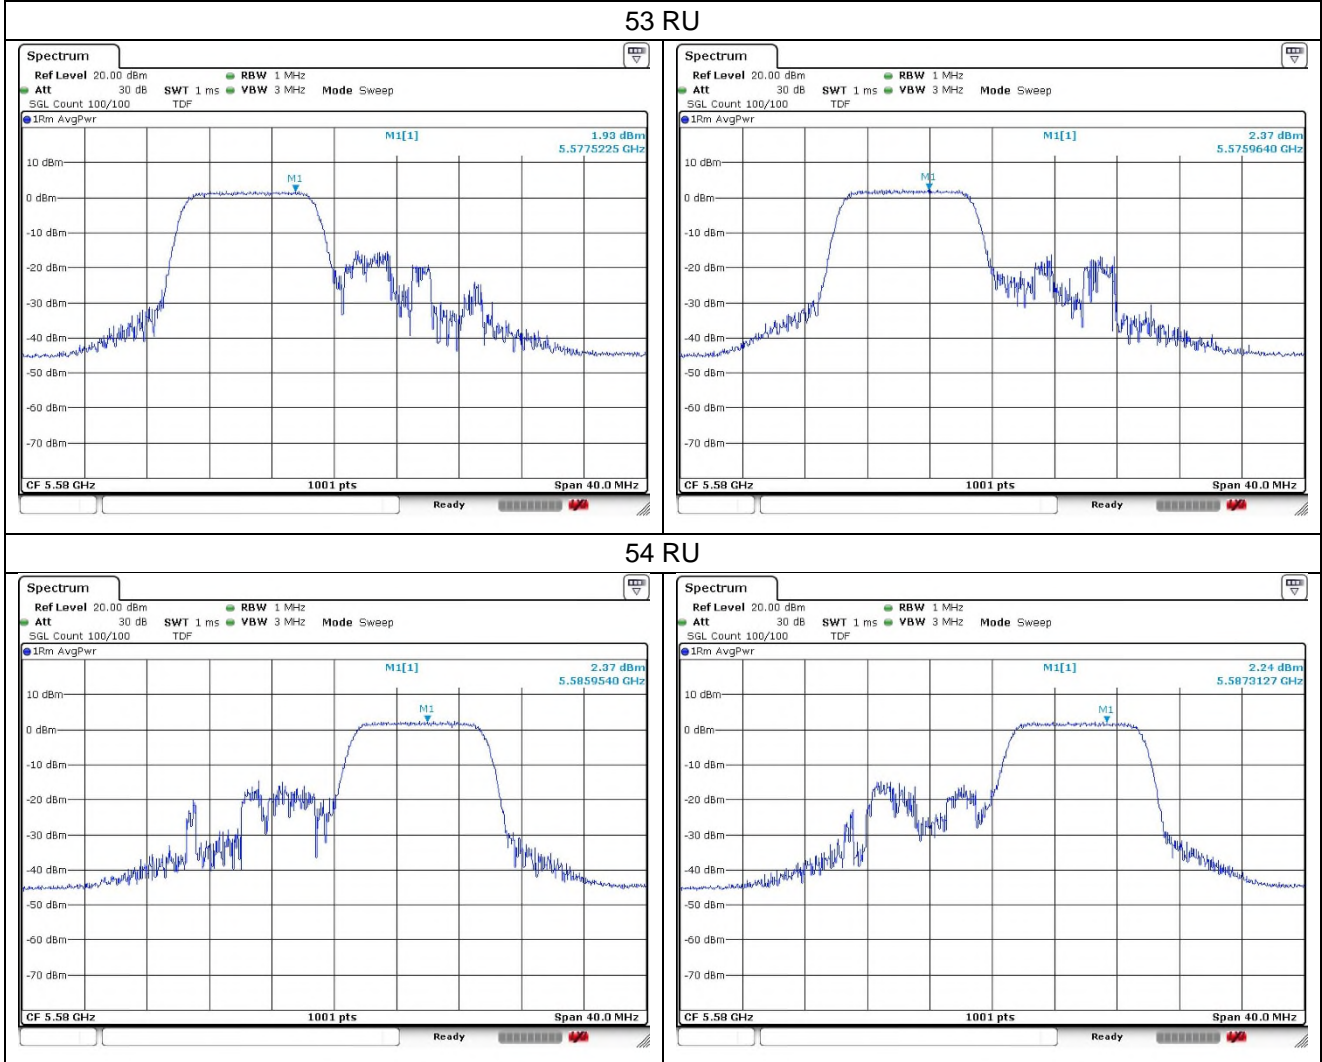

Ant.1

Ant.2

37 RU

38 RU

40 RU

802.11ax_HE20 Band 2C_Middle channel_106T

Ant.1

Ant.2

802.11ax_HE20 Band 2C_Middle channel_SU

Ant.1

Ant.2

802.11ax_HE20 Band 2C_High channel_26T

Ant.1

Ant.2

802.11ax_HE20 Band 2C_High channel_52T

Ant.1