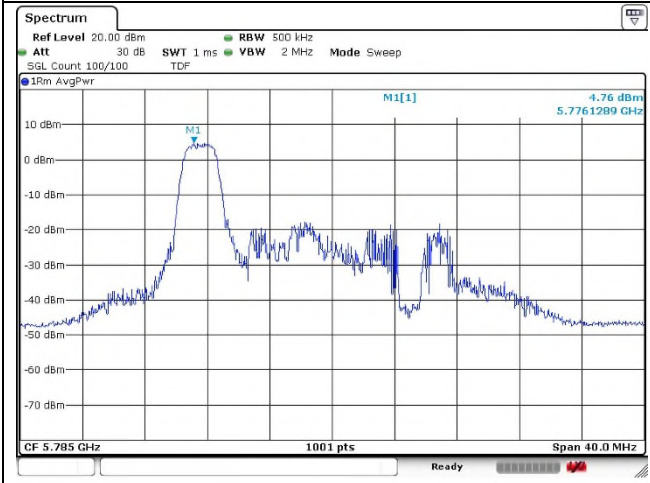

Ant.2

802.11ax_HE20 Band 3_Low channel_SU

Ant.1

Ant.2

802.11ax_HE20 Band 3_Middle channel_26T

Ant.1

Ant.2

0 RU