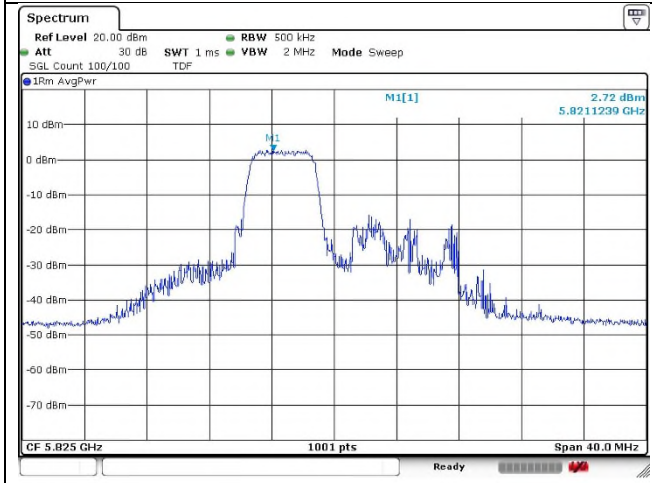

802.11ax_HE20 Band 3_High channel_52T

37 RU

38 RU

40 RU