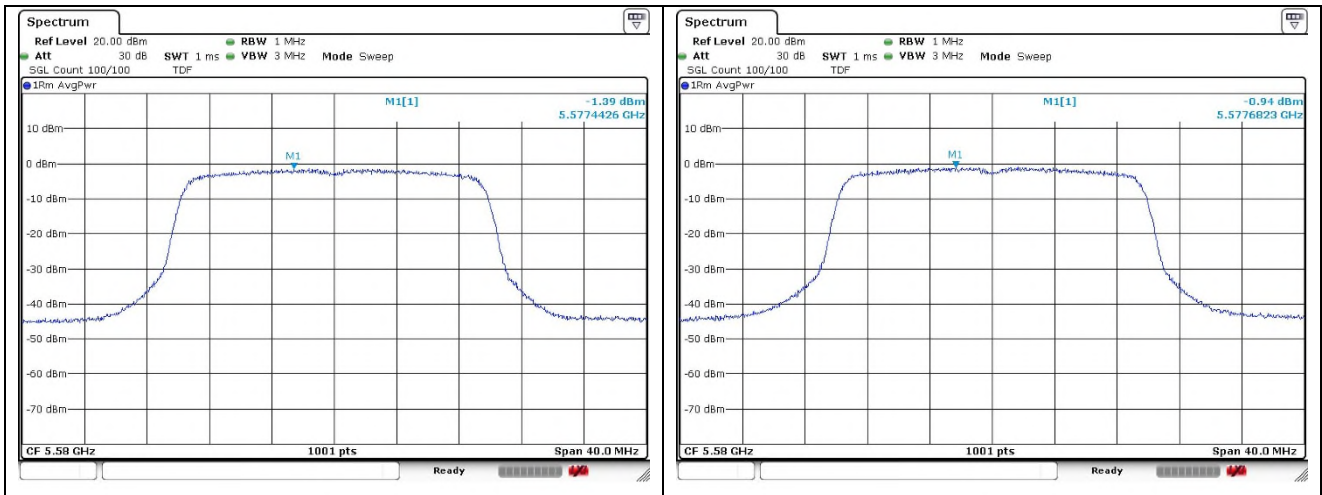

802.11ax_HE20 Band 2C_Middle channel_SU

Ant.1

Ant.2