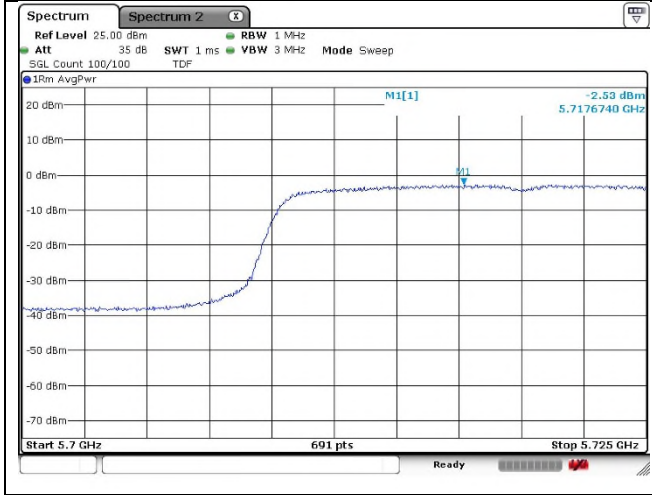

802.11ax_HE20 Band 2C_Straddle channel_SU

Ant.1