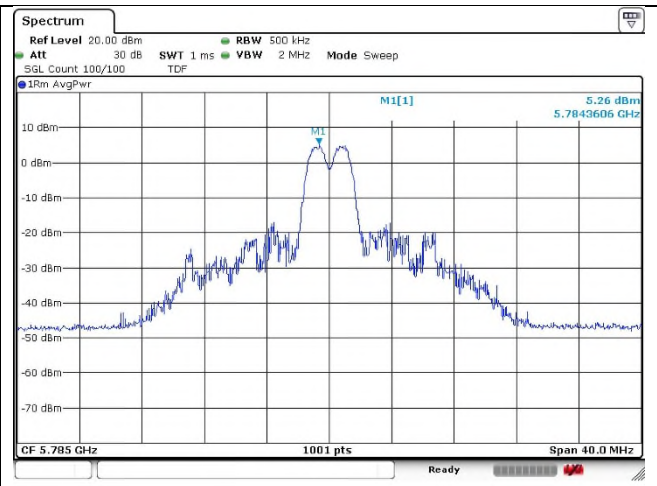

802.11ax_HE20 Band 3_Middle channel_26T

Ant.1

Ant.2

0 RU

4 RU

8 RU