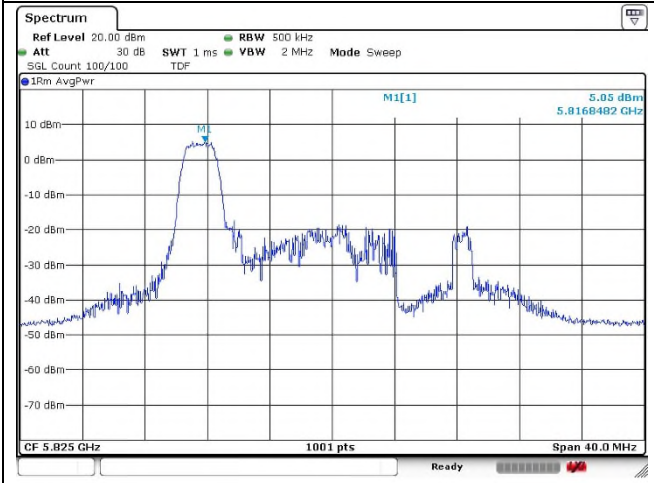

802.11ax_HE20 Band 3_High channel_26T

Ant.1

0 RU