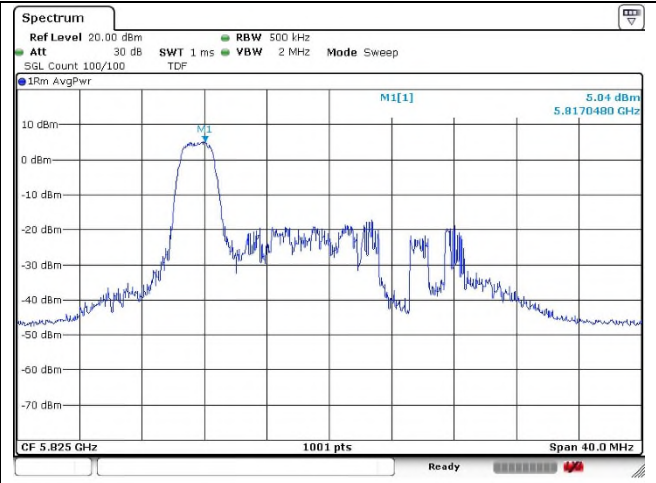

802.11ax_HE20 Band 3_High channel_26T

Ant.2

0 RU