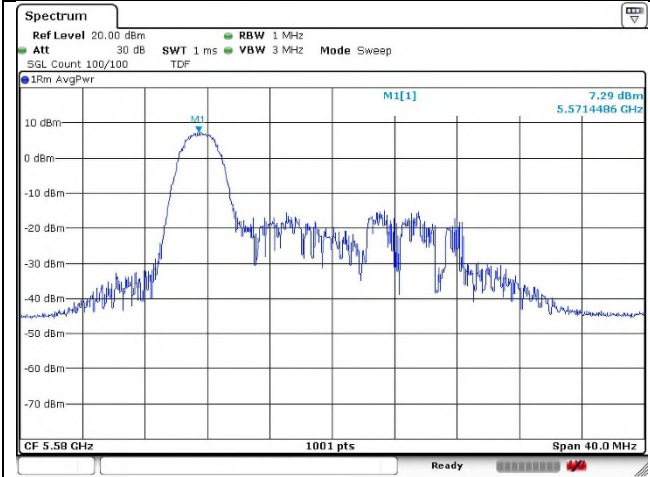

Ant.2

802.11ax_HE20 Band 2C_Middle channel_26T

Ant.1

Ant.2

0 RU

4 RU

8 RU

802.11ax_HE20 Band 2C_Middle channel_52T