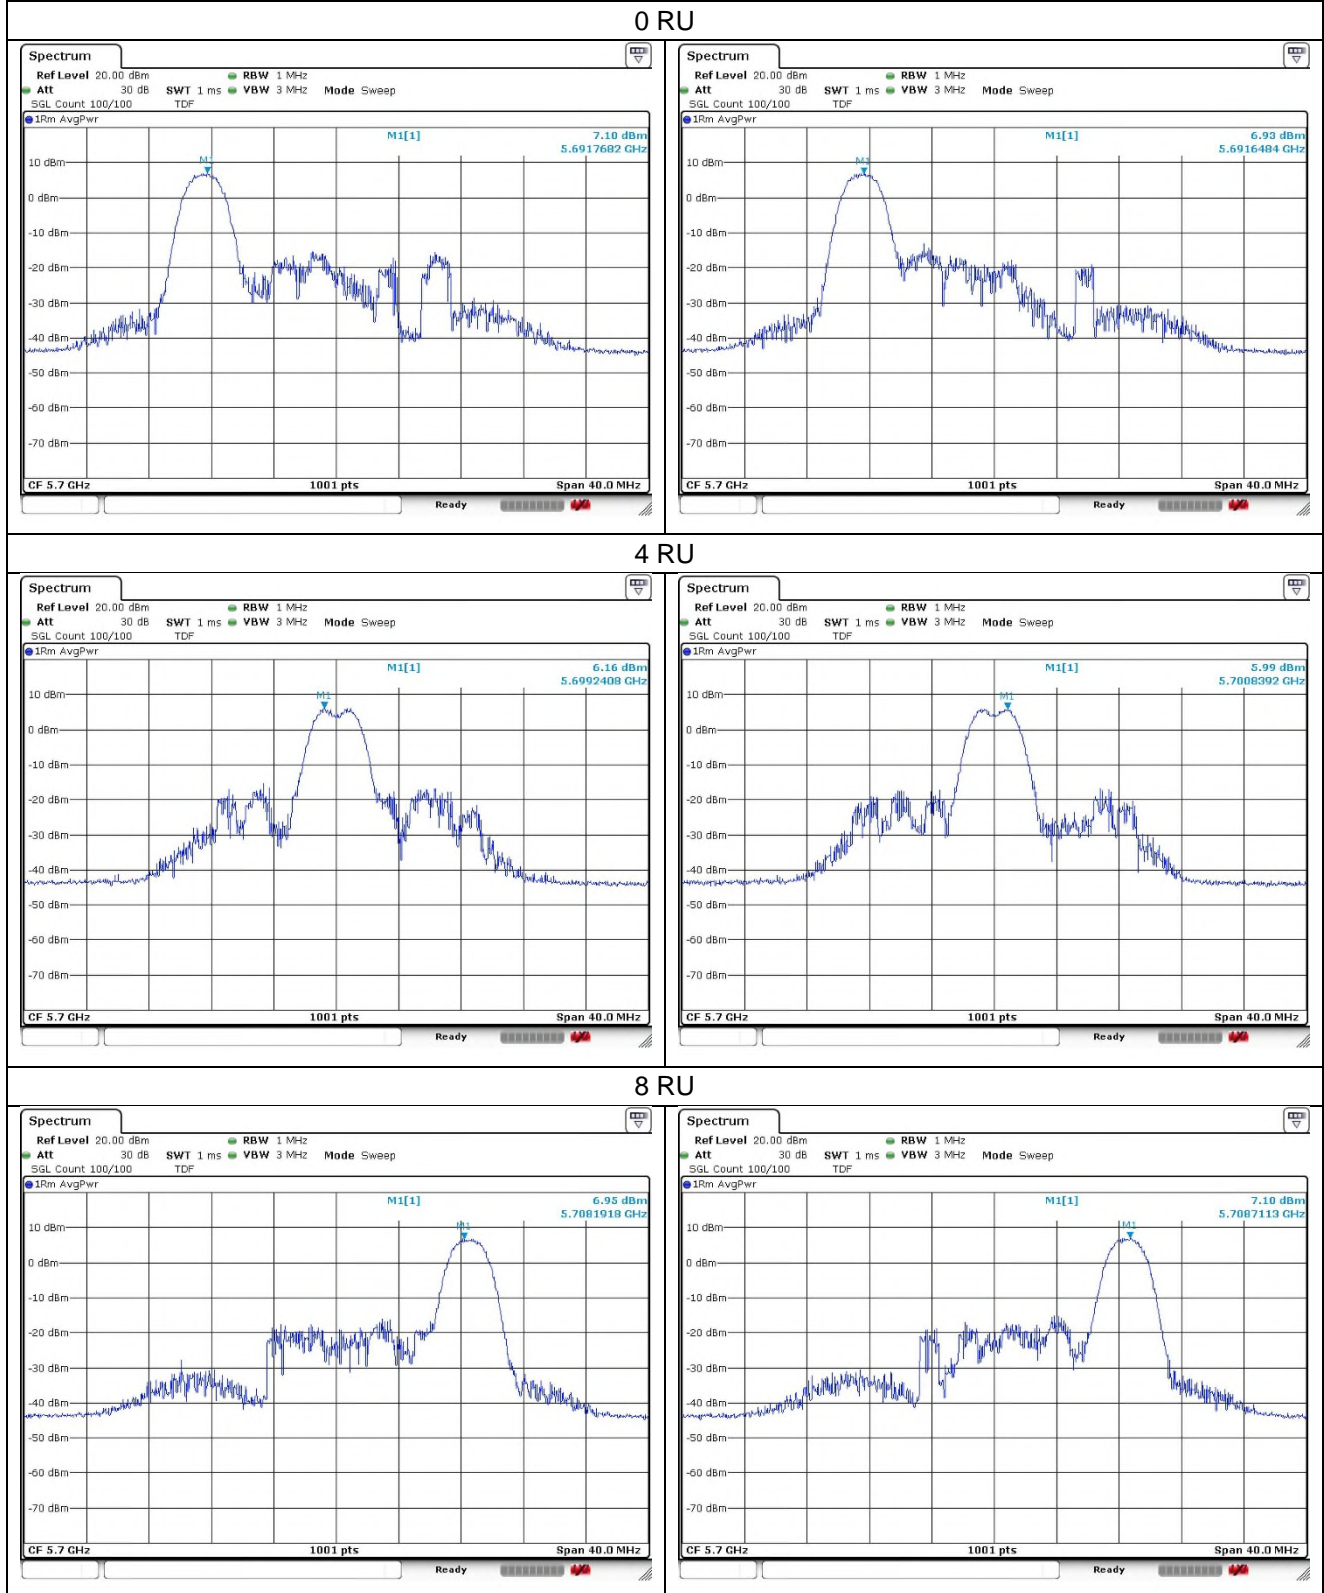

802.11ax_HE20 Band 2C_Middle channel_SU

Ant.1

Ant.2

802.11ax_HE20 Band 2C_High channel_26T

Ant.1

Ant.2

802.11ax_HE20 Band 2C_High channel_52T

Ant.1

Ant.2

37 RU

38 RU

40 RU

802.11ax_HE20 Band 2C_High channel_106T

Ant.1

Ant.2

802.11ax_HE20 Band 2C_High channel_SU