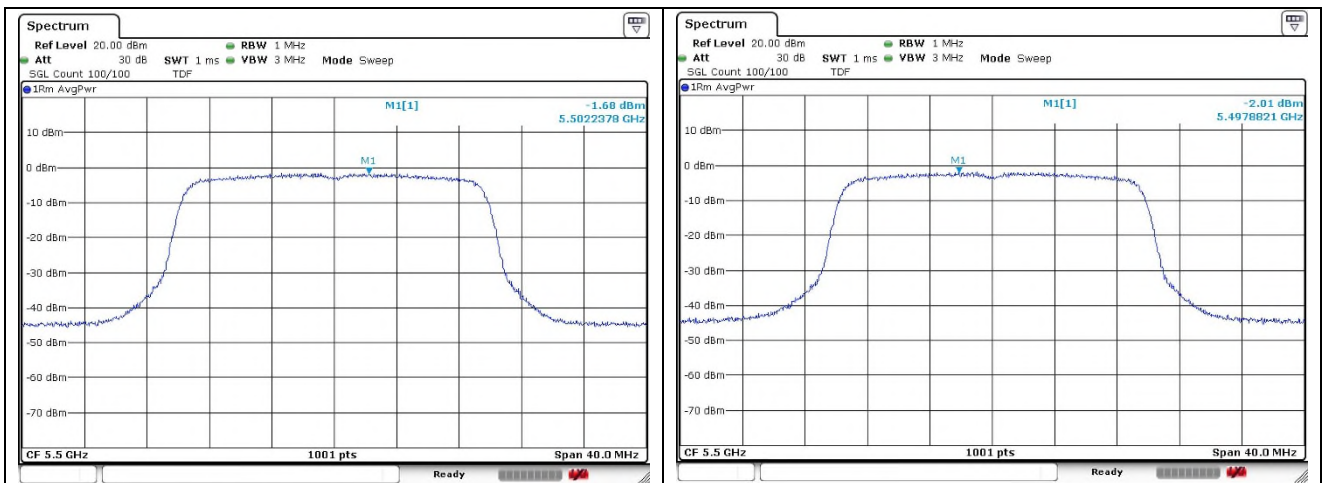

802.11ax_HE20 Band 2C_Low channel_SU

Ant.1

Ant.2