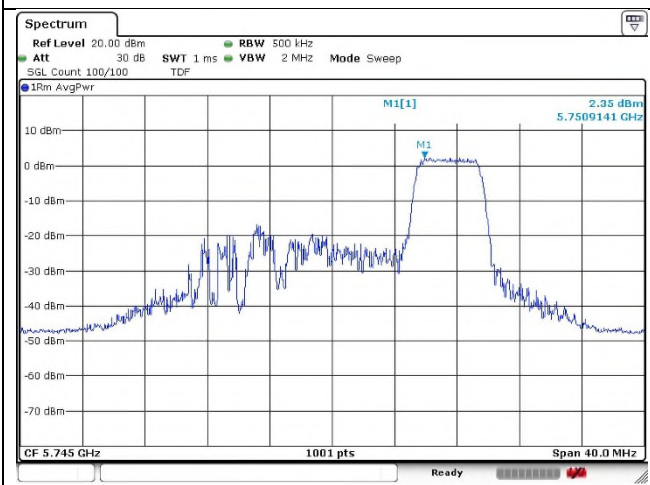

802.11ax_HE20 Band 3_Low channel_52T

Ant.1

Ant.2

37 RU

38 RU

40 RU

802.11ax_HE20 Band 3_Low channel_106T

Ant.1