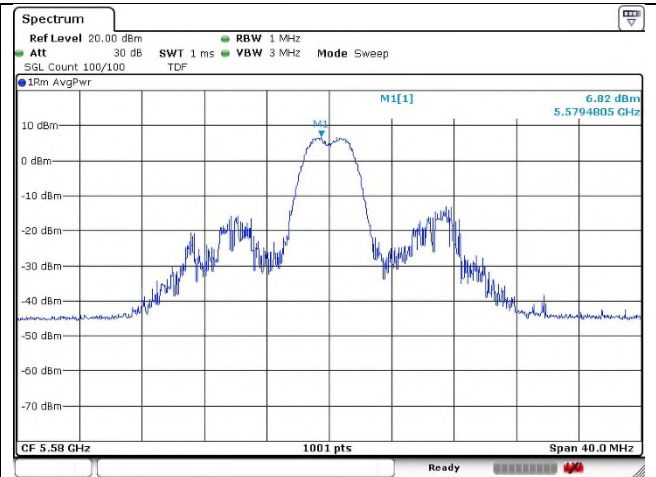

Ant.2

802.11ax_HE20 Band 2C_Middle channel_26T

Ant.1

Ant.2

0 RU

4 RU

8 RU

802.11ax_HE20 Band 2C_Middle channel_52T