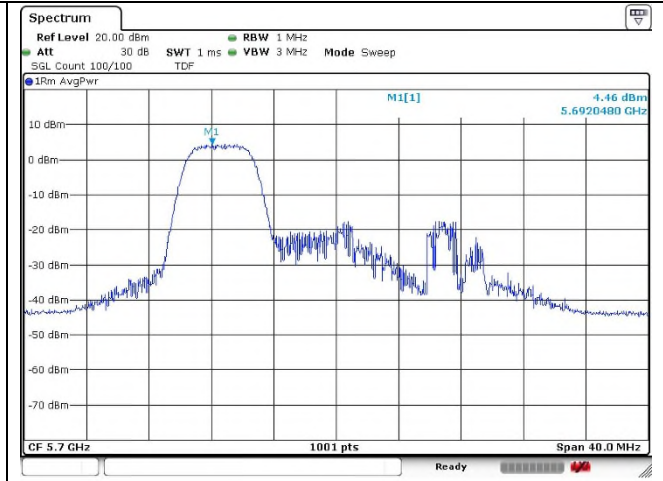

802.11ax_HE20 Band 2C_High channel_52T

Ant.2

37 RU