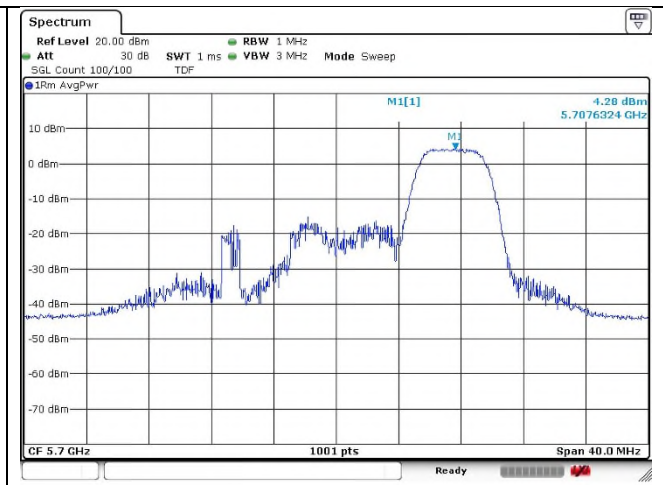

Ant.2

37 RU

38 RU

40 RU

802.11ax_HE20 Band 2C_High channel_106T

Ant.1

Ant.2

802.11ax_HE20 Band 2C_High channel_SU