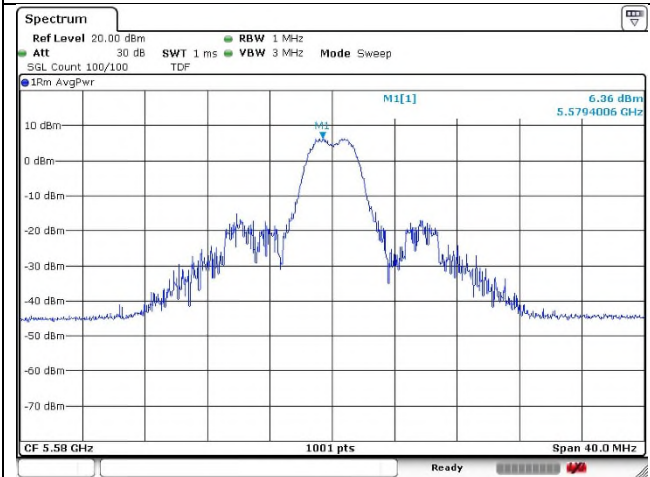

Ant.2

802.11ax_HE20 Band 2C_Middle channel_26T

Ant.1

Ant.2

0 RU

4 RU

8 RU

802.11ax_HE20 Band 2C_Middle channel_52T