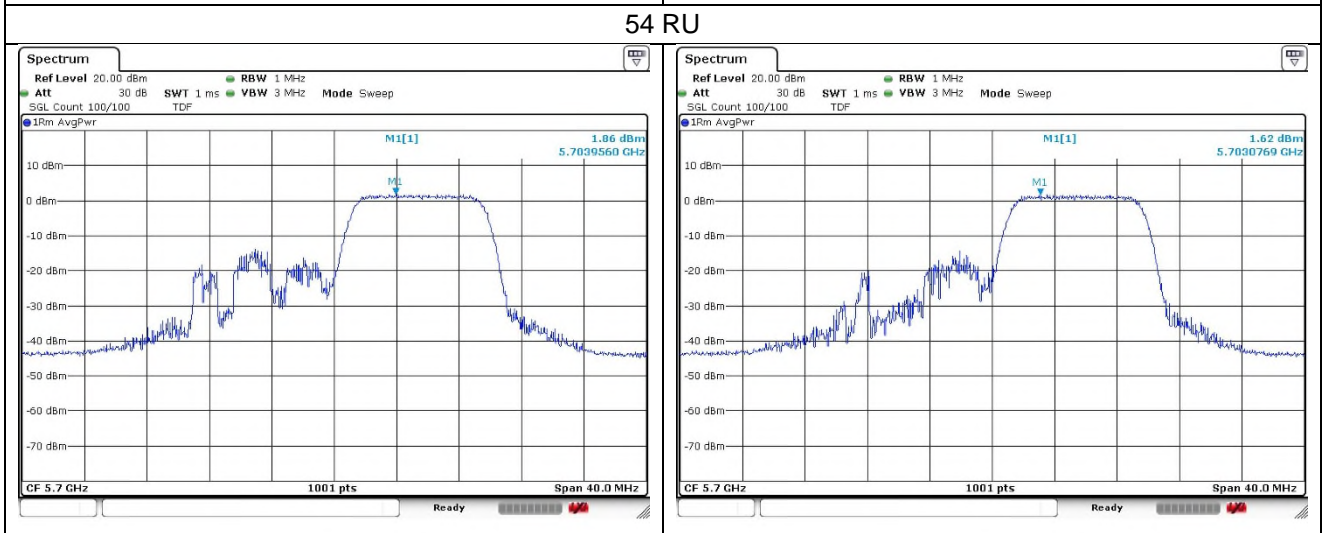

Ant.2

37 RU

38 RU

40 RU

802.11ax_HE20 Band 2C_High channel_106T

Ant.1

Ant.2

802.11ax_HE20 Band 2C_High channel_SU