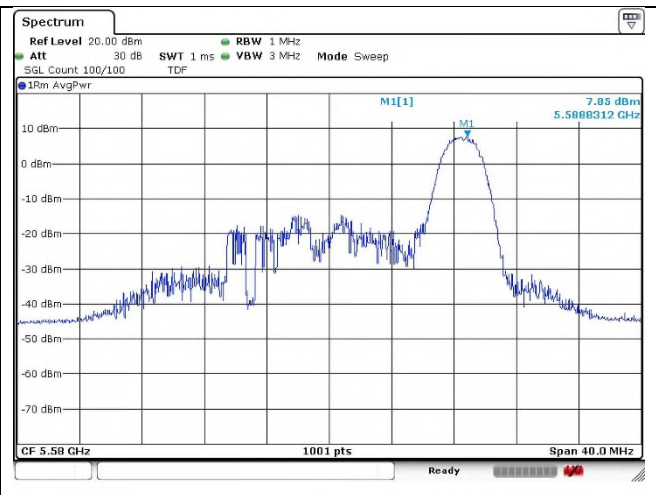

Ant.2

802.11ax_HE20 Band 2C_Middle channel_26T

Ant.1

Ant.2

0 RU

4 RU

8 RU

802.11ax_HE20 Band 2C_Middle channel_52T