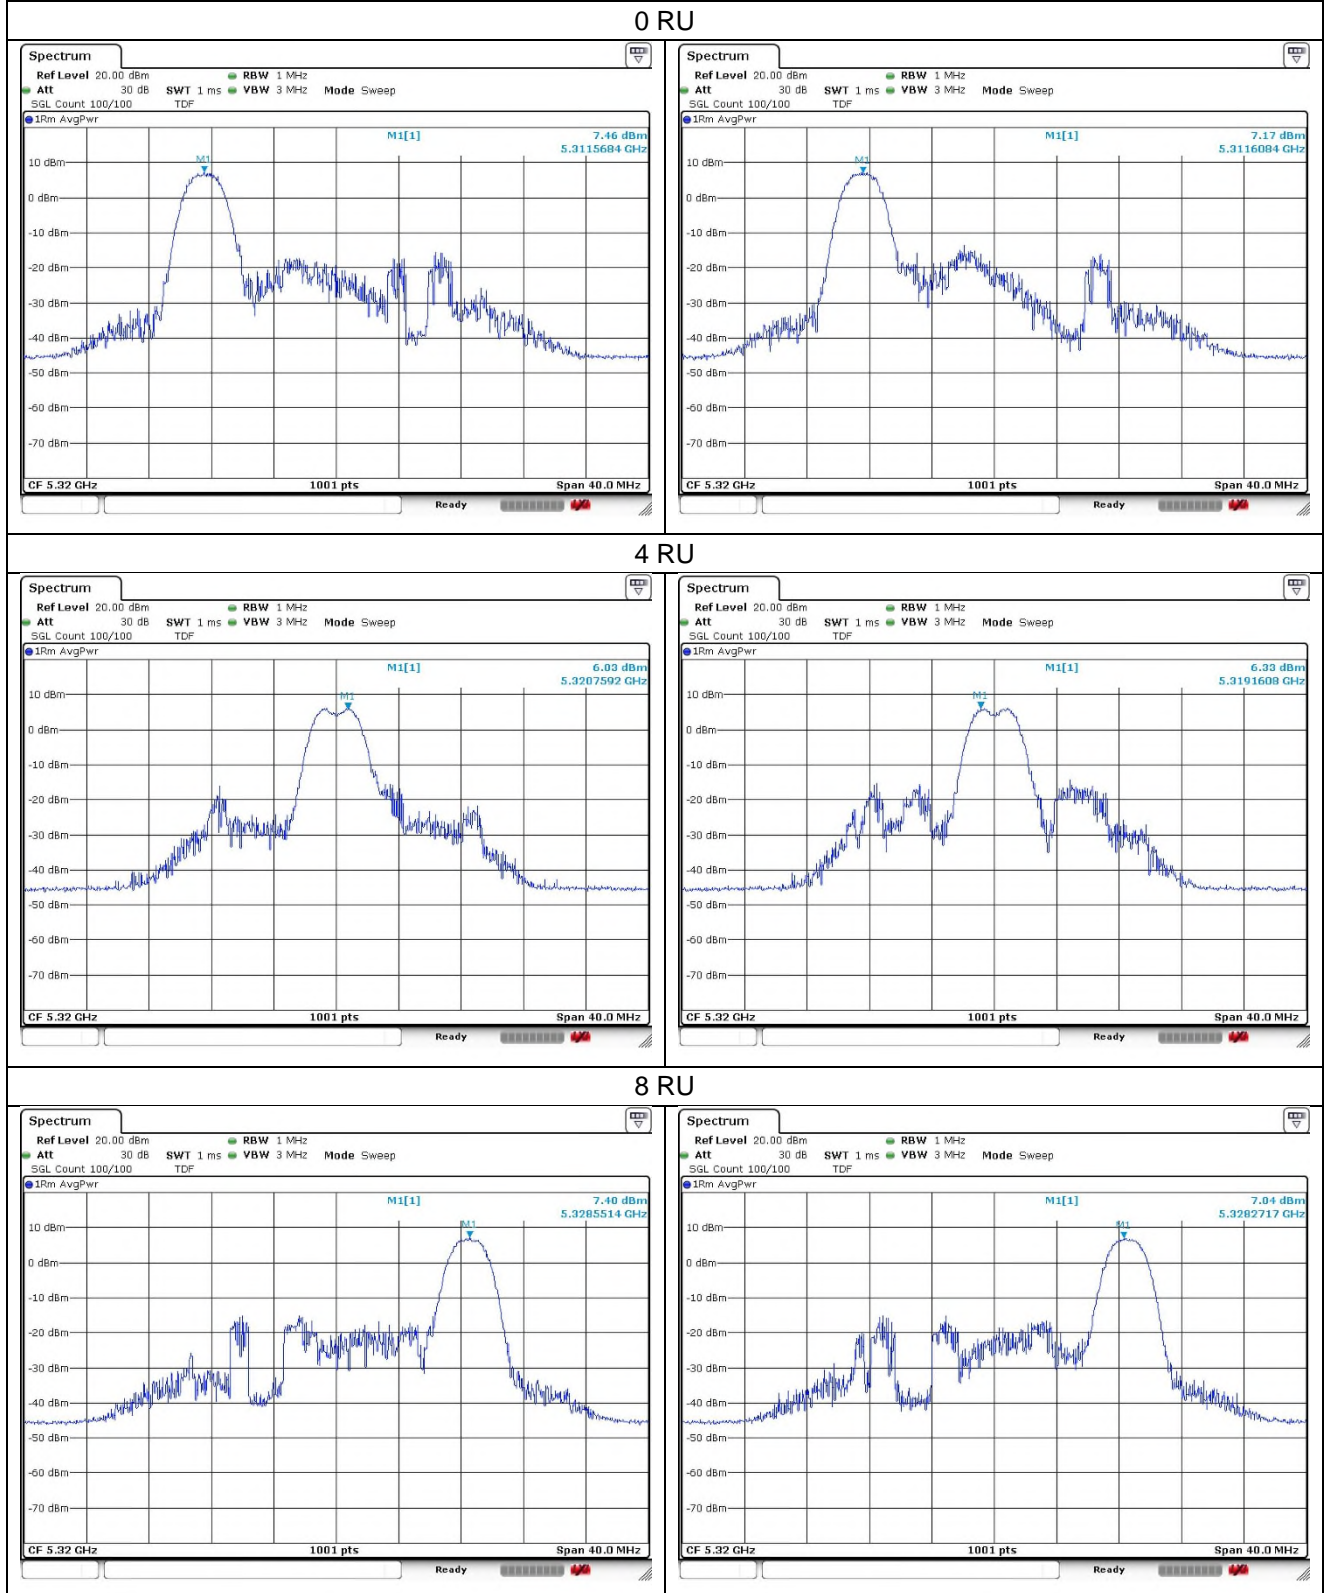

802.11ax_HE20 Band 2A_High channel_26T

Ant.1

Ant.2

802.11ax_HE20 Band 2A_High channel_52T

Ant.1

Ant.2

37 RU

38 RU

40 RU

802.11ax_HE20 Band 2A_High channel_106T

Ant.1

Ant.2

802.11ax_HE20 Band 2A_High channel_SU

Ant.1

Ant.2

802.11ax_HE20 Band 2C_Low channel_26T