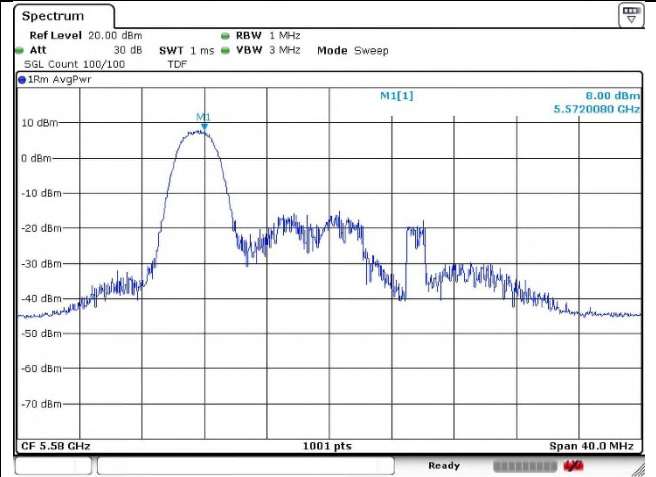

Ant.2

802.11ax_HE20 Band 2C_Middle channel_26T

Ant.1

Ant.2

0 RU

4 RU

8 RU

802.11ax_HE20 Band 2C_Middle channel_52T