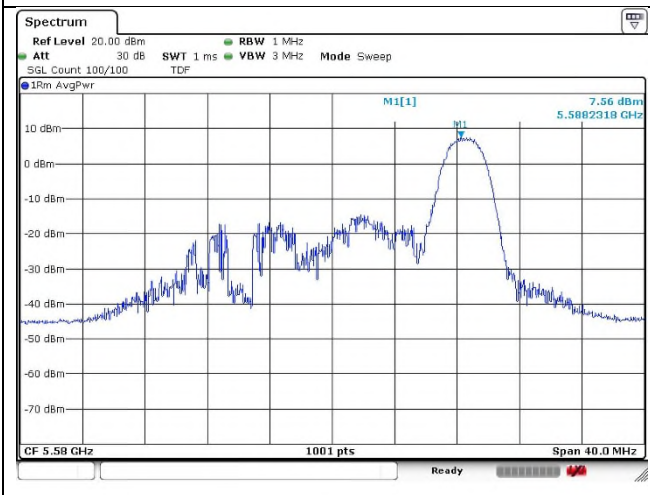

Ant.2

802.11ax_HE20 Band 2C_Middle channel_26T

Ant.1

Ant.2

0 RU

4 RU

8 RU

802.11ax_HE20 Band 2C_Middle channel_52T