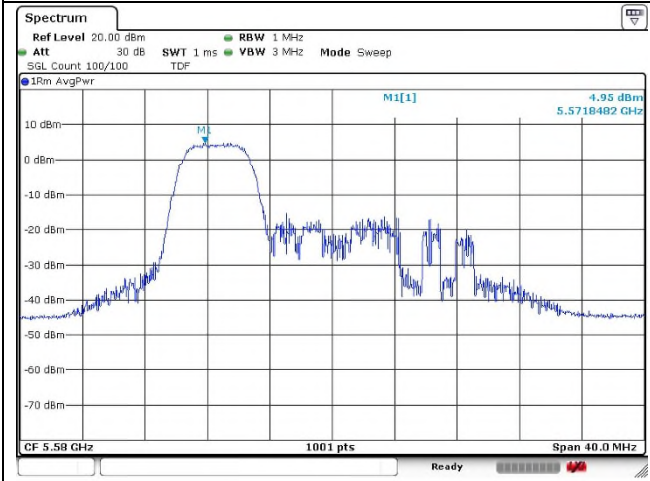

802.11ax_HE20 Band 2C_Middle channel_52T

Ant.1

37 RU