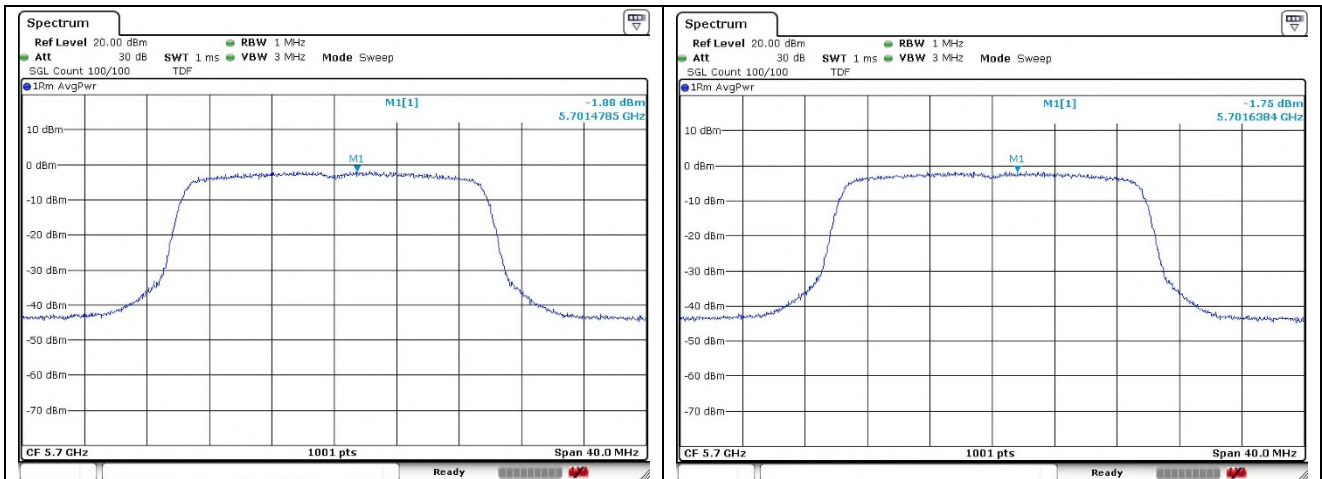

802.11ax_HE20 Band 2C_High channel_SU

Ant.1

Ant.2