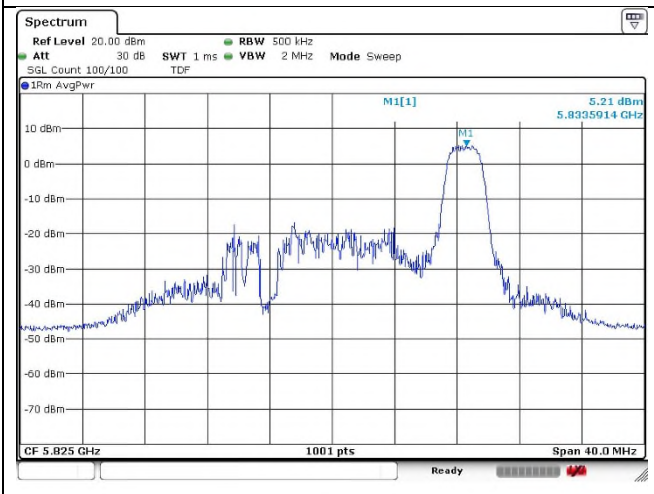

802.11ax_HE20 Band 3_High channel_26T

Ant.1

Ant.2

0 RU

4 RU

8 RU

802.11ax_HE20 Band 3_High channel_52T

Ant.1