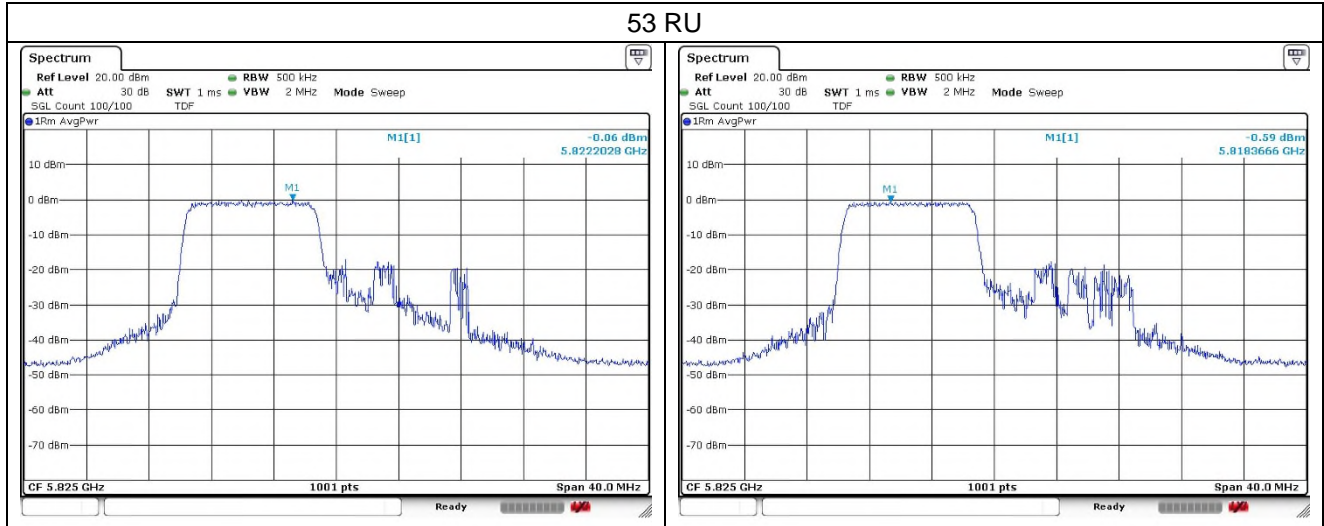

Ant.2

37 RU

38 RU

40 RU

802.11ax_HE20 Band 3_High channel_106T

Ant.1

Ant.2

802.11ax_HE20 Band 3_High channel_SU