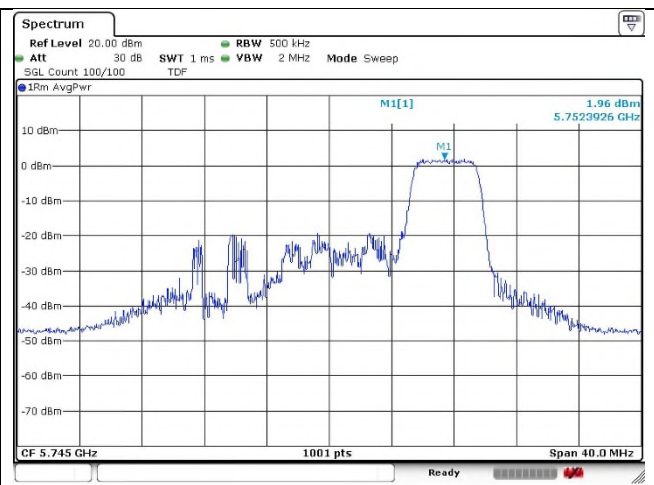

802.11ax_HE20 Band 3_Low channel_52T

Ant.1

Ant.2

37 RU

38 RU

40 RU

802.11ax_HE20 Band 3_Low channel_106T

Ant.1