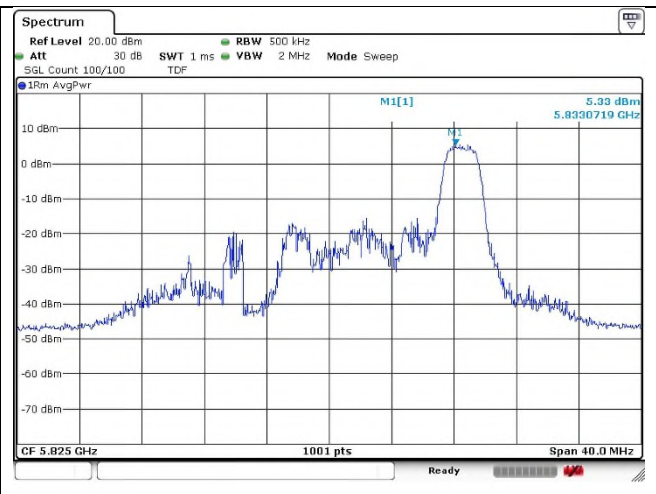

802.11ax_HE20 Band 3_High channel_26T

Ant.1

Ant.2

0 RU

4 RU

8 RU

802.11ax_HE20 Band 3_High channel_52T

Ant.1