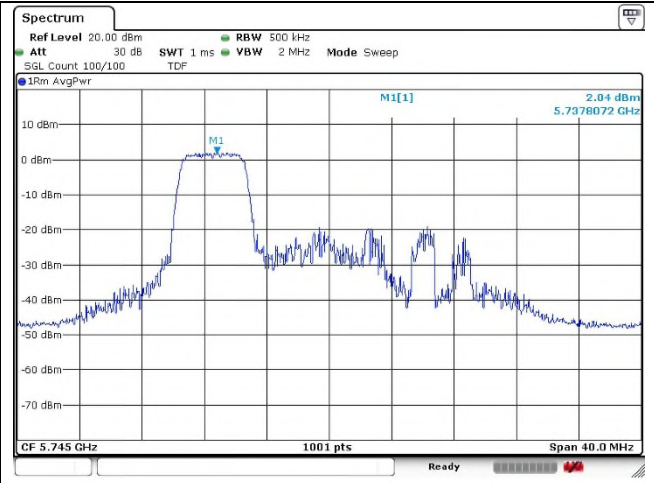

802.11ax_HE20 Band 3_Low channel_52T

Ant.2

37 RU