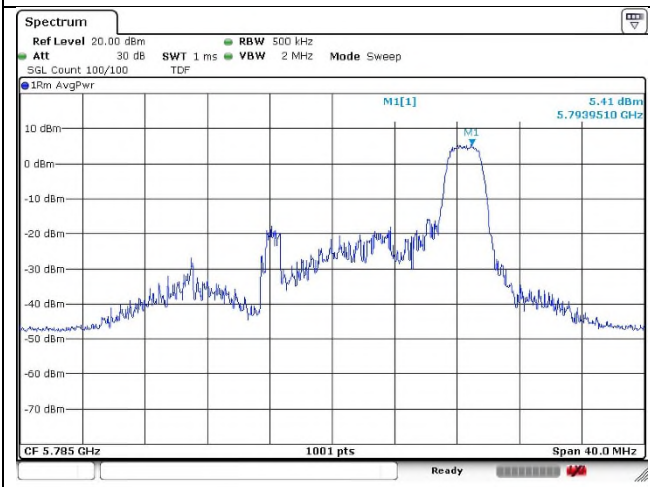

802.11ax_HE20 Band 3_Middle channel_26T

Ant.1

Ant.2

0 RU

4 RU

8 RU