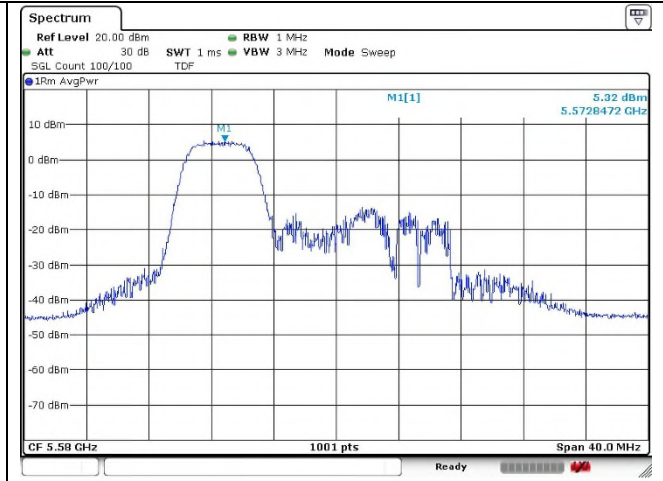

802.11ax_HE20 Band 2C_Middle channel_52T

Ant.2

37 RU