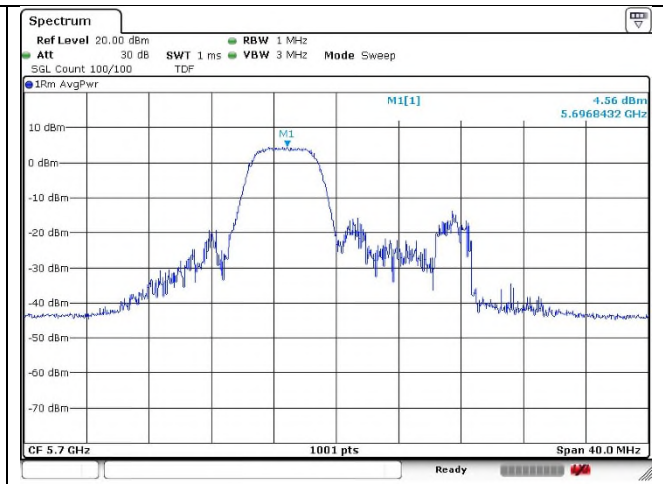

802.11ax_HE20 Band 2C_High channel_52T

37 RU

38 RU

40 RU