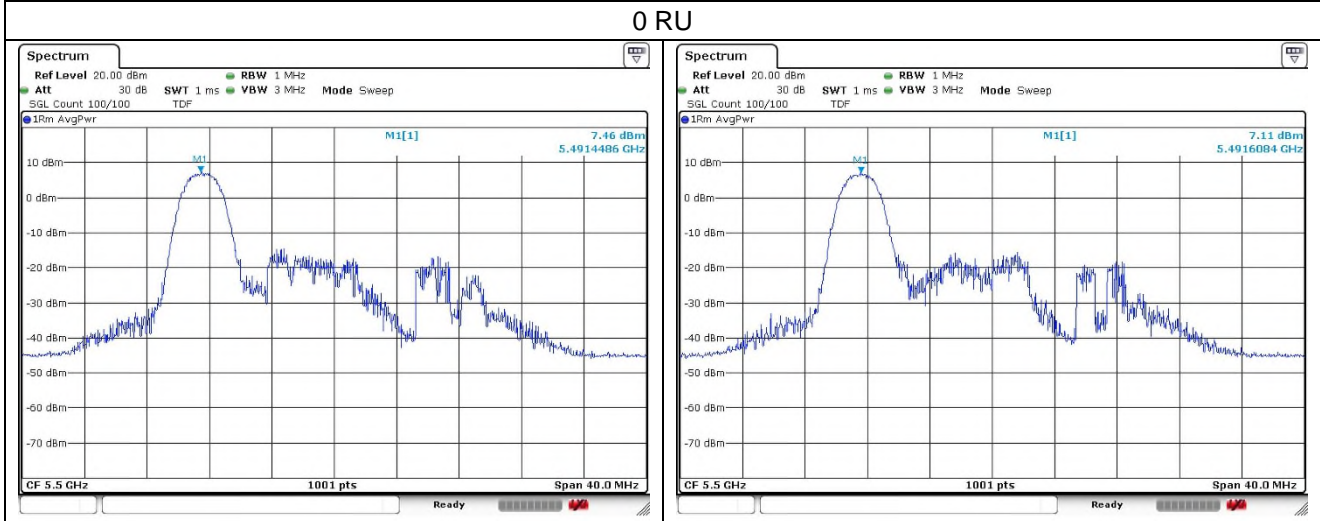

802.11ax_HE20 Band 2C_Low channel_26T

Ant.1

Ant.2

0 RU