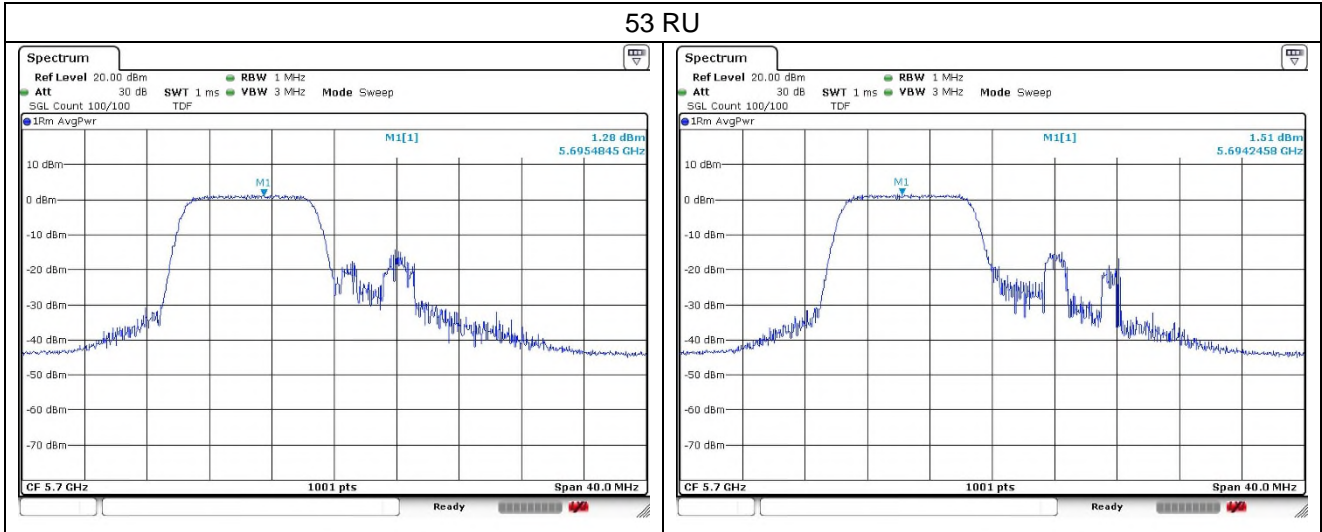

Ant.2

37 RU

38 RU

40 RU

802.11ax_HE20 Band 2C_High channel_106T

Ant.1

Ant.2

802.11ax_HE20 Band 2C_High channel_SU