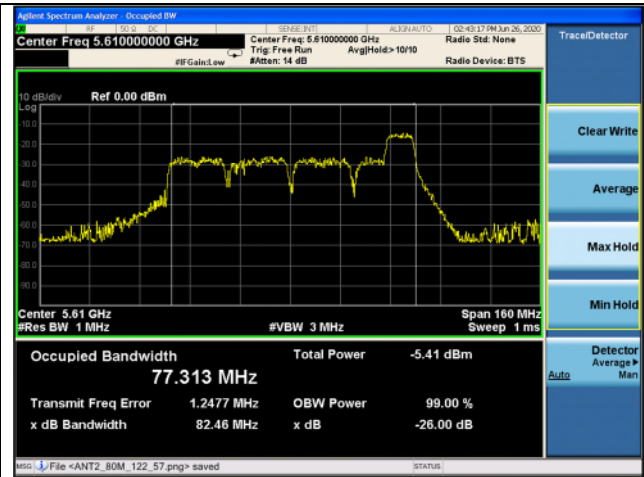

High channel