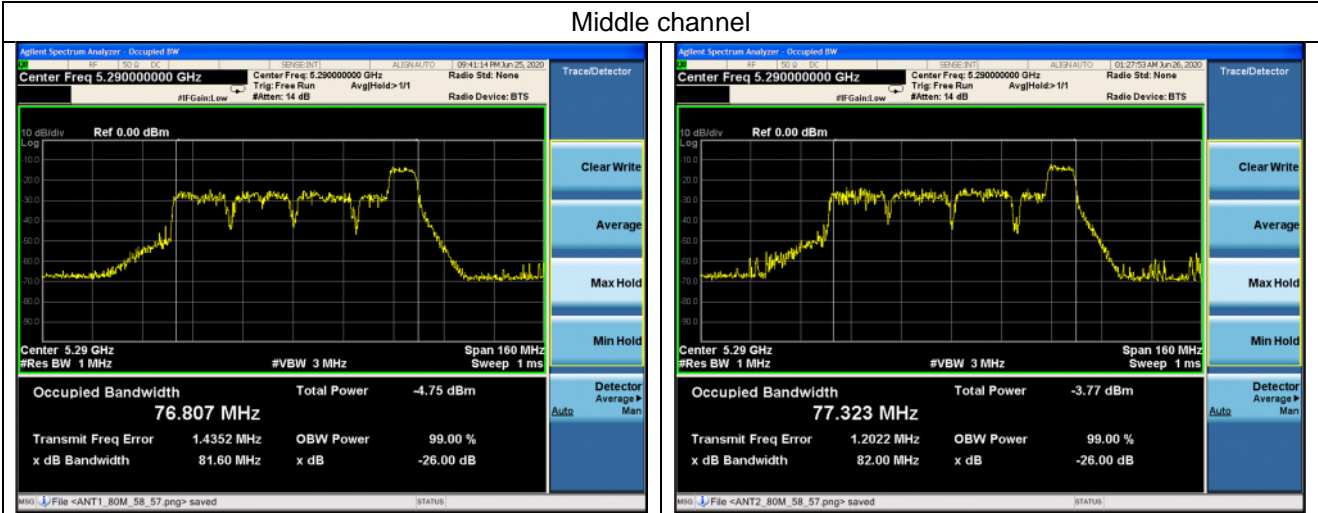

802.11ax_HE80 Band 2A_106T_60 RU

Ant.1

Ant.2

Middle channel

802.11ax_HE80 Band 2A_242T_61 RU

Ant.1

Ant.2

Middle channel