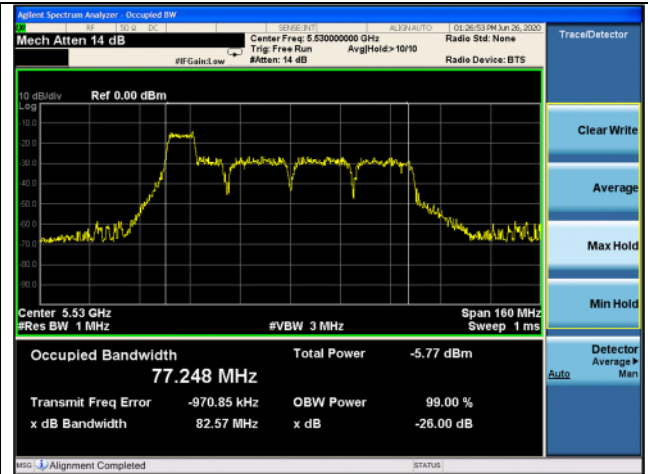

Low channel

High channel

802.11ax_HE80 Band 2C_106T_53 RU

Ant.1

Ant.2

Low channel

High channel

802.11ax_HE80 Band 2C_106T_57 RU

Ant.1

Ant.2

Low channel

High channel

802.11ax_HE80 Band 2C_106T_60 RU

Ant.1

Ant.2

Low channel