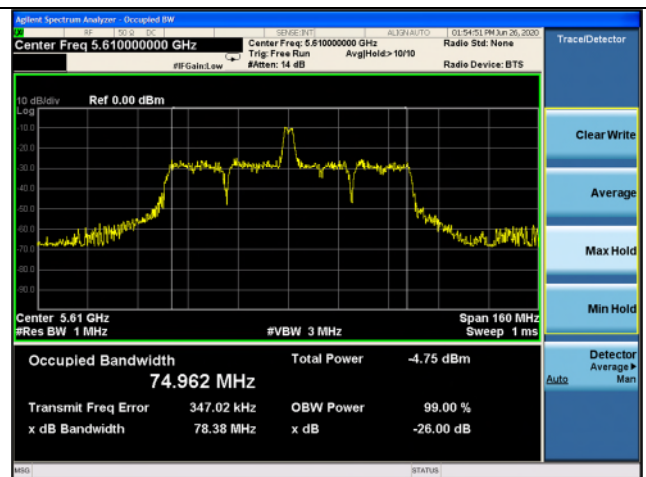

High channel

802.11ax_HE80 Band 2C_26T_18 RU

Ant.1

Ant.2

Low channel

High channel

802.11ax_HE80 Band 2C_26T_36 RU

Ant.1