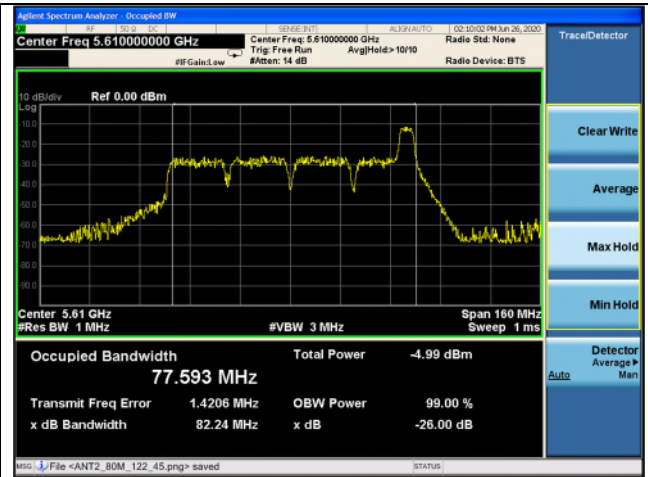

High channel