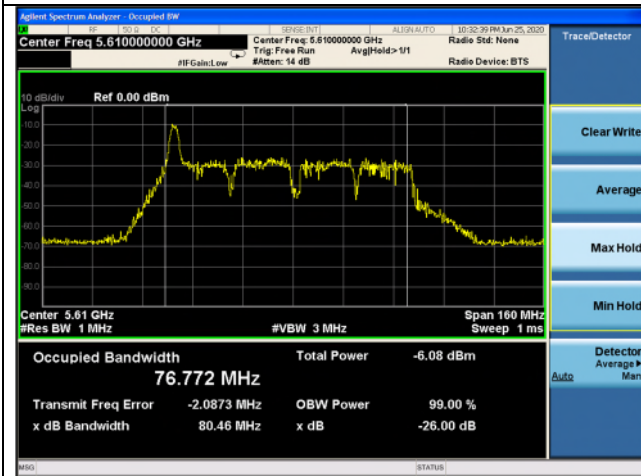

High channel