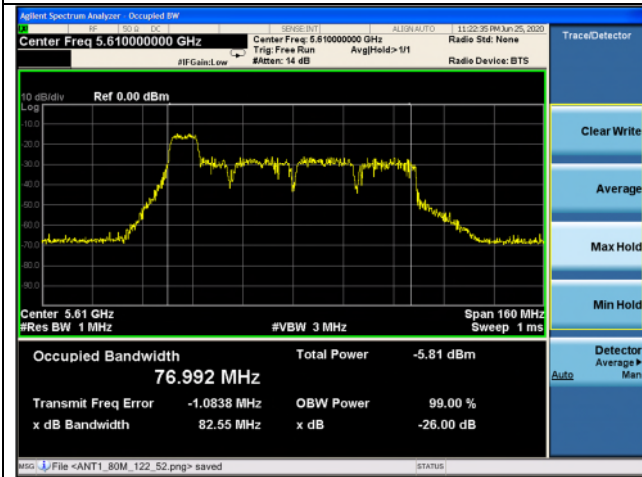

Low channel

High channel

802.11ax_HE80 Band 2C_106T_53 RU

Ant.1

Ant.2

Low channel

High channel

802.11ax_HE80 Band 2C_106T_57 RU