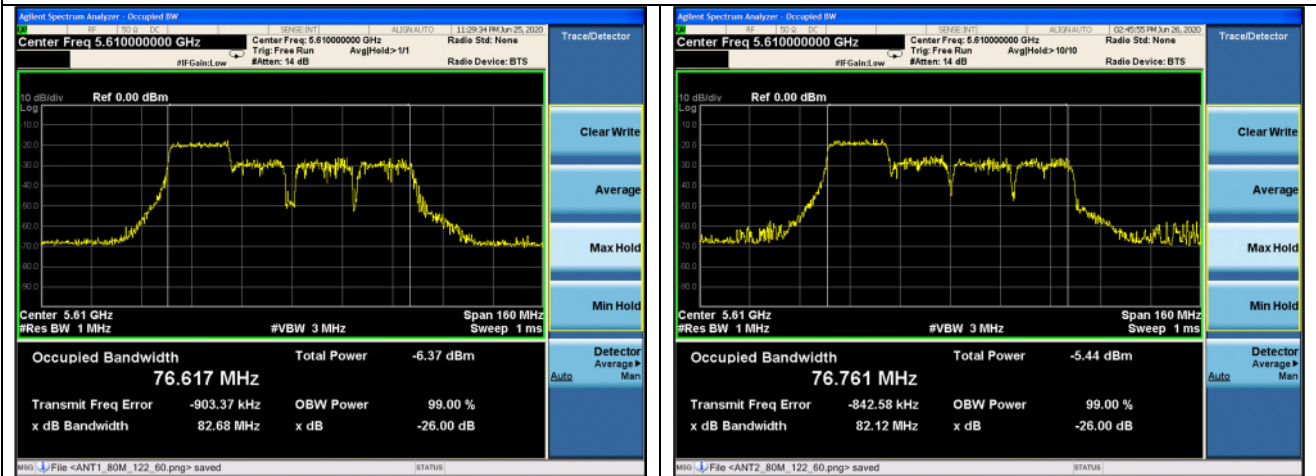

High channel

802.11ax_HE80 Band 2C_242T_61 RU

Ant.1

Ant.2

Low channel

High channel

802.11ax_HE80 Band 2C_242T_62 RU

Ant.1

Ant.2

Low channel

High channel