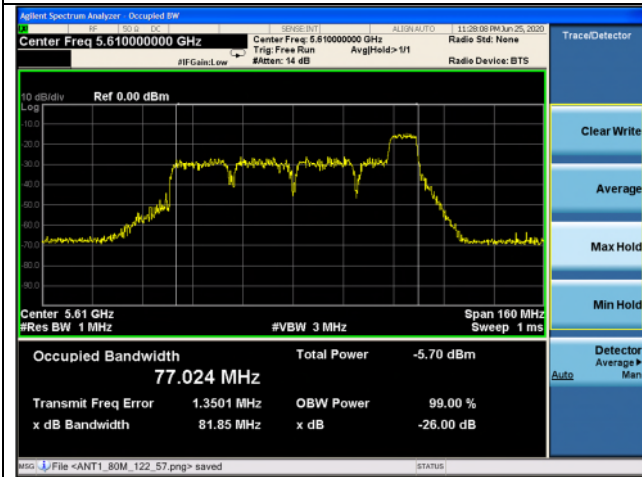

High channel