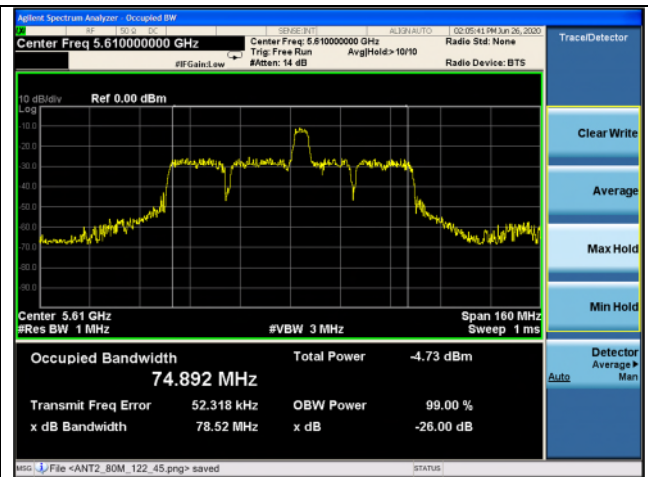

802.11ax_HE80 Band 2C_52T_45 RU

Ant.1

Ant.2

Low channel

High channel

802.11ax_HE80 Band 2C_52T_52 RU

Ant.1

Ant.2