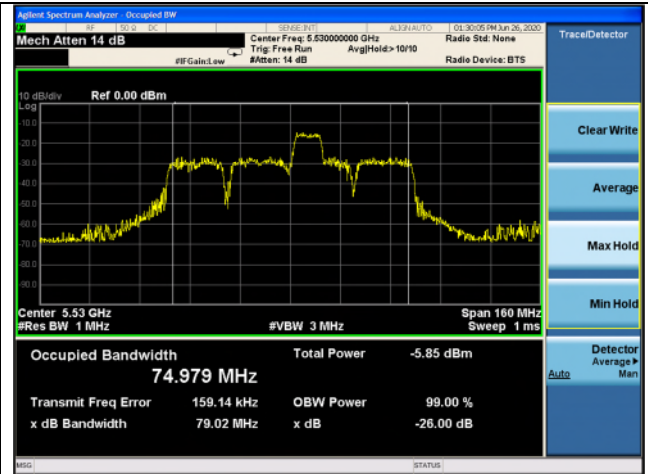

Low channel

High channel

802.11ax_HE80 Band 2C_106T_53 RU

Ant.1

Ant.2

Low channel

High channel

802.11ax_HE80 Band 2C_106T_57 RU

Ant.1

Ant.2

Low channel

High channel

802.11ax_HE80 Band 2C_106T_60 RU

Ant.1

Ant.2

Low channel