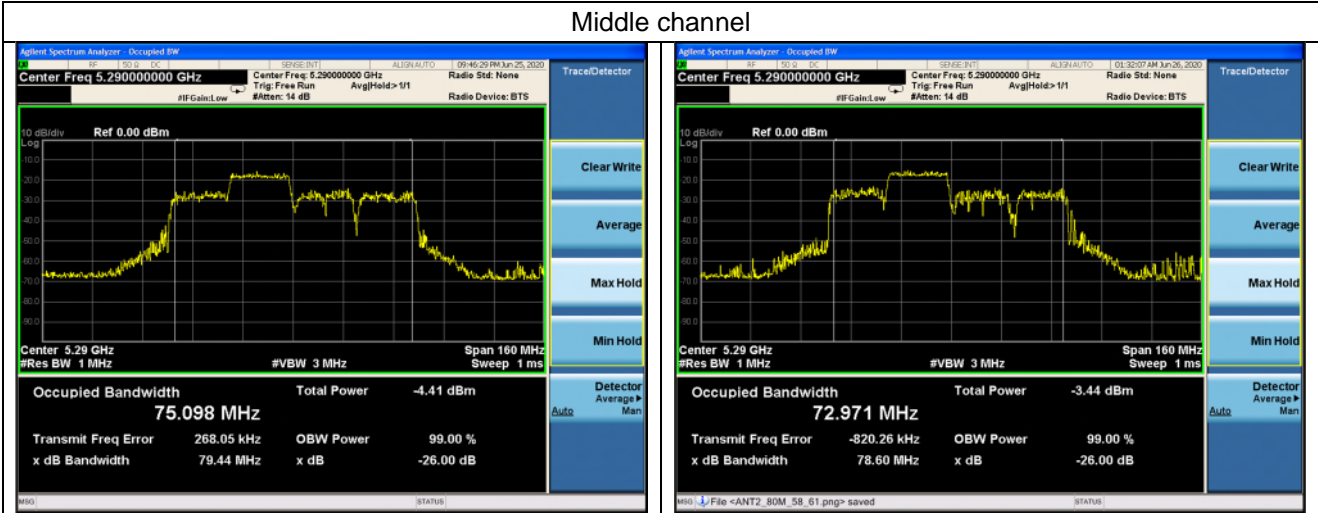

802.11ax_HE80 Band 2A_242T_62 RU

Ant.1

Ant.2

Middle channel