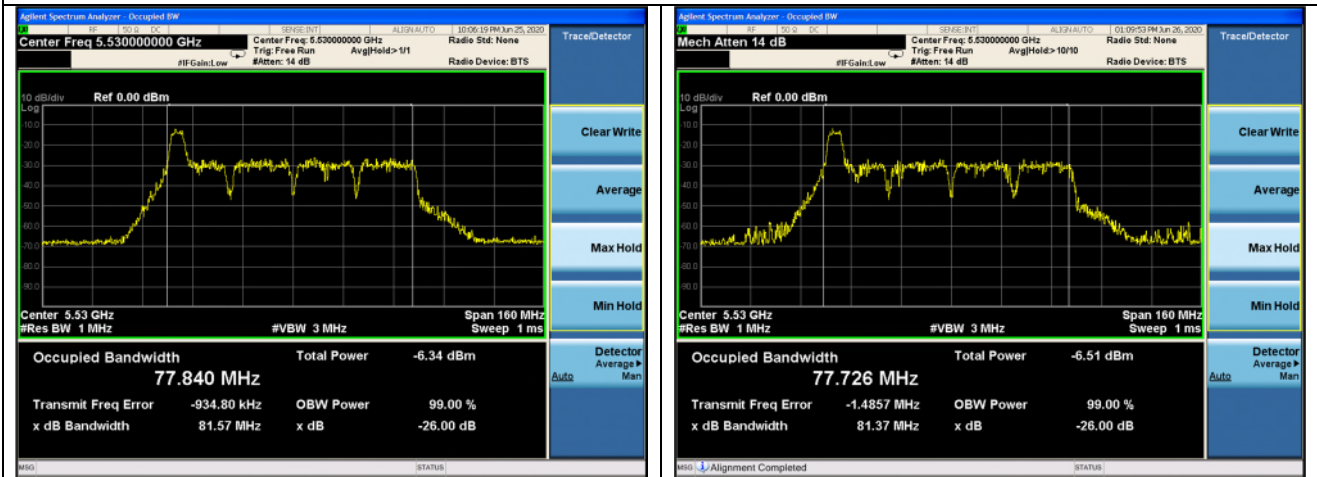

Ant.2

Low channel

High channel

802.11ax_HE80 Band 2C_52T_37 RU

Ant.1

Ant.2

Low channel

High channel