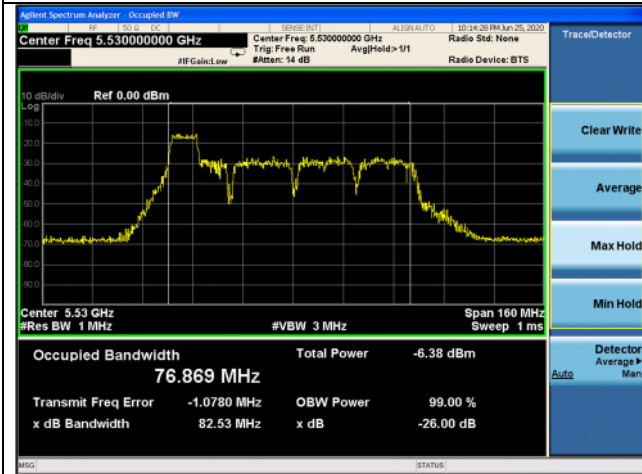

Low channel

High channel

802.11ax_HE80 Band 2C_106T_53 RU

Ant.1

Ant.2

Low channel

High channel

802.11ax_HE80 Band 2C_106T_57 RU