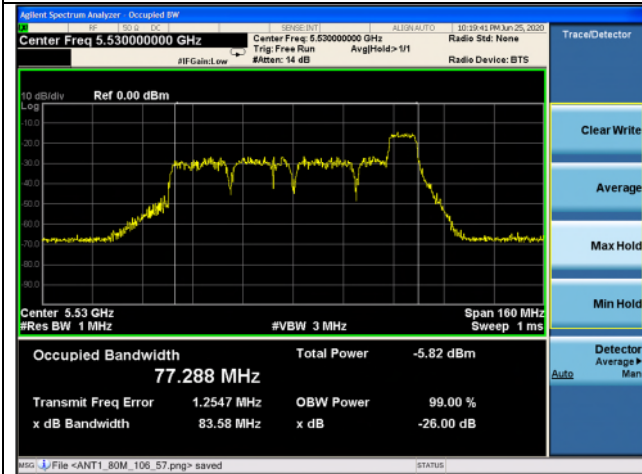

Ant.1

Ant.2

Low channel

High channel

802.11ax_HE80 Band 2C_106T_60 RU

Ant.1

Ant.2

Low channel