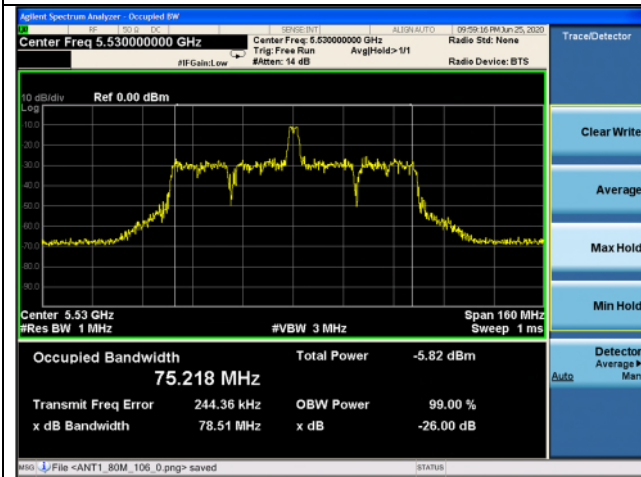

High channel

802.11ax_HE80 Band 2C_26T_18 RU

Ant.1

Ant.2

Low channel

High channel

802.11ax_HE80 Band 2C_26T_36 RU

Ant.1