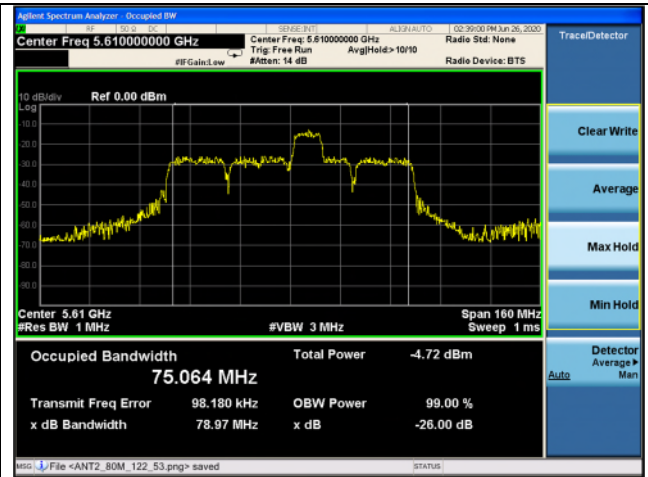

High channel