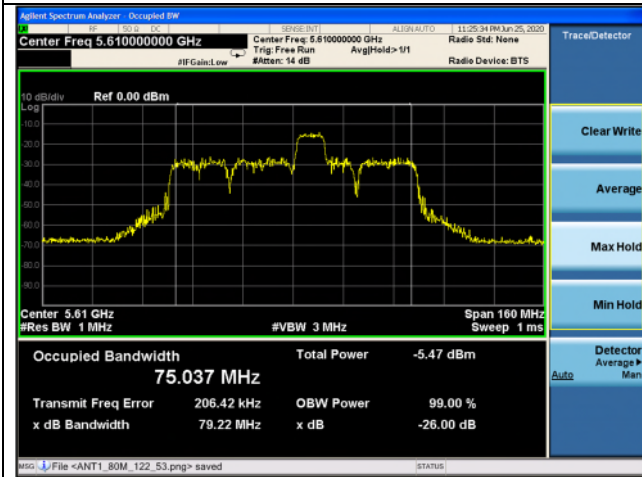

High channel