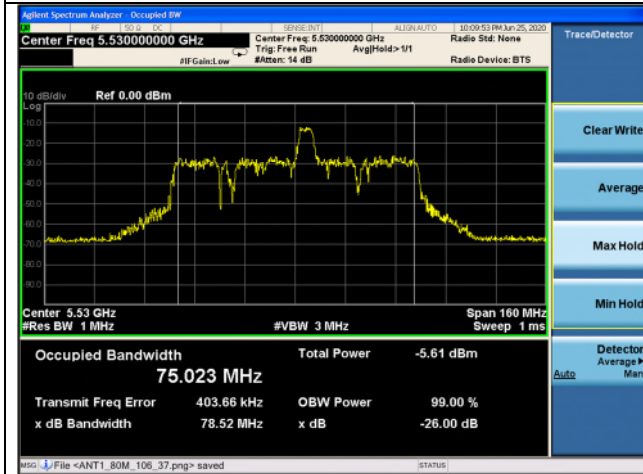

802.11ax_HE80 Band 2C_52T_45 RU

Ant.1

Low channel