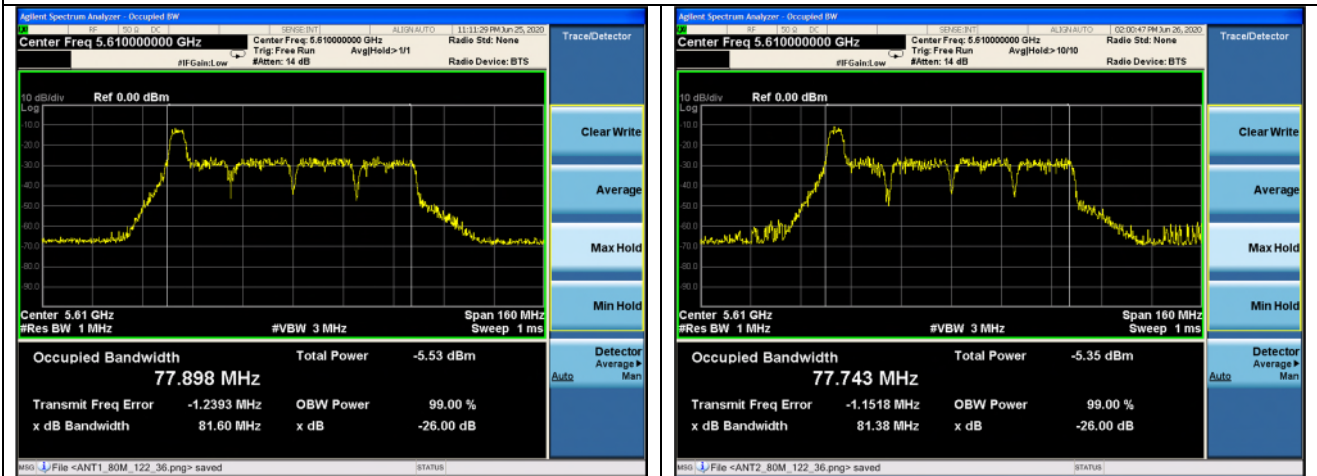

Ant.2

Low channel

High channel

802.11ax_HE80 Band 2C_52T_37 RU

Ant.1

Ant.2

Low channel

High channel