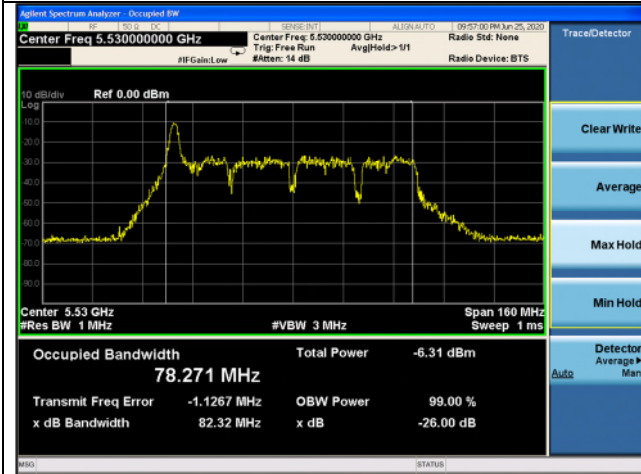

802.11ax_HE80 Band 2A_SU

Ant.1

Ant.2

Middle channel

802.11ax_HE80 Band 2C_26T_0 RU

Ant.1

Ant.2

Low channel