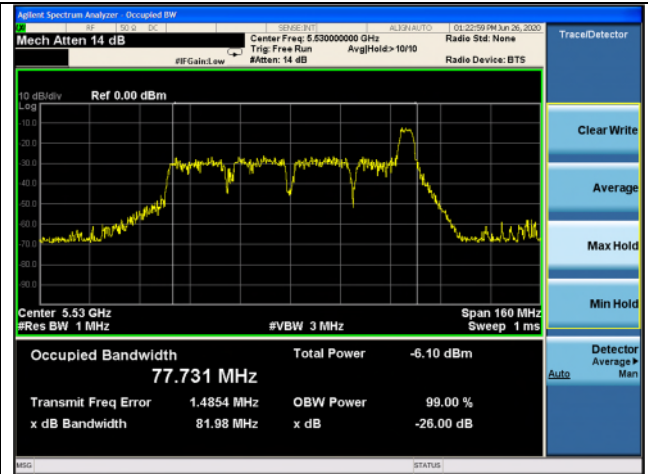

802.11ax_HE80 Band 2C_52T_52 RU

Ant.2

Low channel