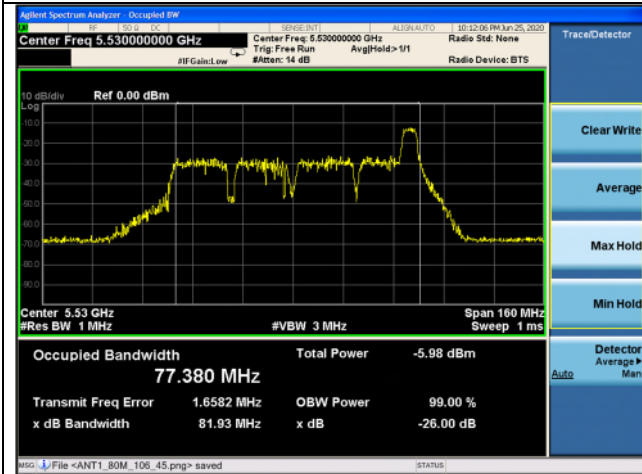

802.11ax_HE80 Band 2C_52T_52 RU

Ant.1

Low channel