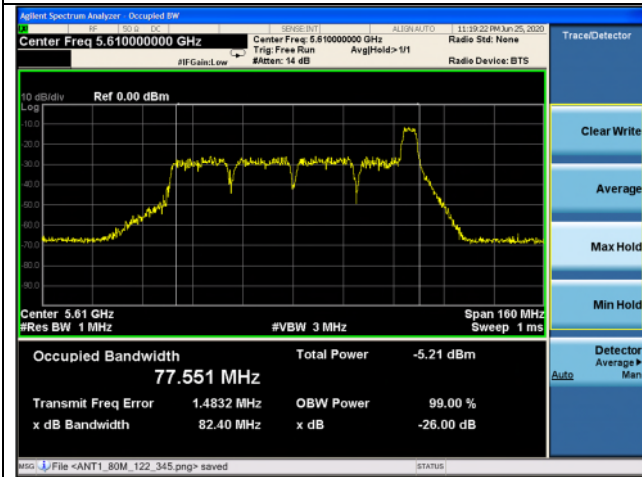

High channel