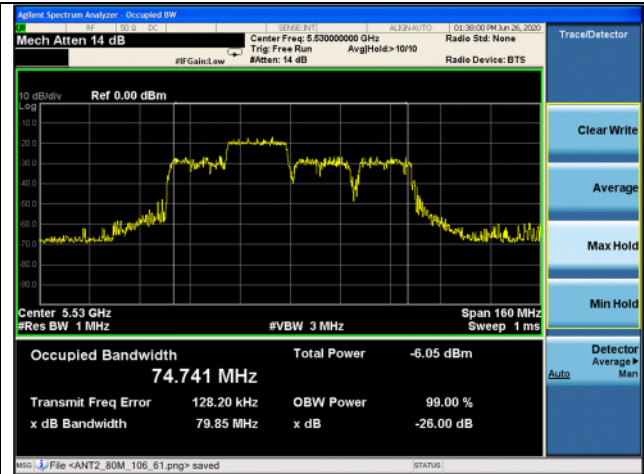

High channel

802.11ax_HE80 Band 2C_242T_61 RU

Ant.1

Ant.2

Low channel

High channel

802.11ax_HE80 Band 2C_242T_62 RU

Ant.1

Ant.2

Low channel

High channel