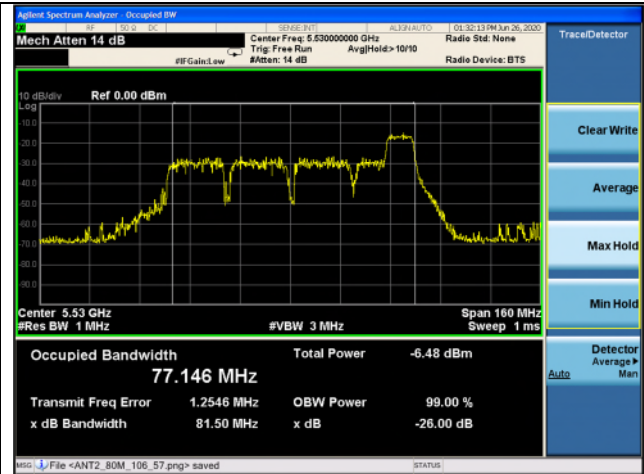

Ant.1

Ant.2

Low channel

High channel

802.11ax_HE80 Band 2C_106T_60 RU

Ant.1

Ant.2

Low channel

High channel

802.11ax_HE80 Band 2C_242T_61 RU

Ant.1

Ant.2

Low channel

High channel

802.11ax_HE80 Band 2C_242T_62 RU

Ant.1