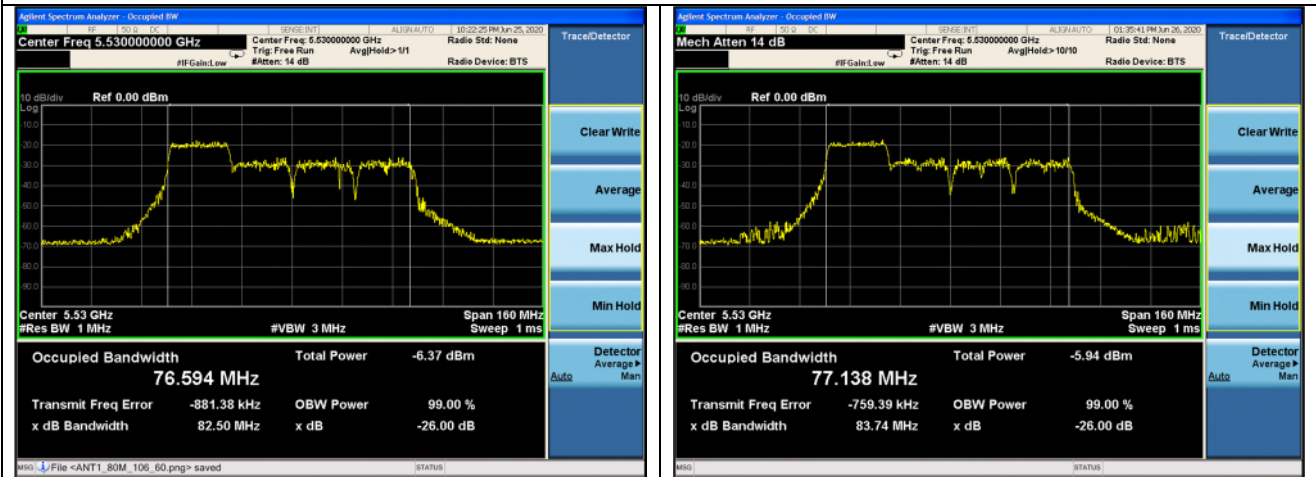

High channel

802.11ax_HE80 Band 2C_242T_61 RU

Ant.1

Ant.2

Low channel

High channel

802.11ax_HE80 Band 2C_242T_62 RU

Ant.1