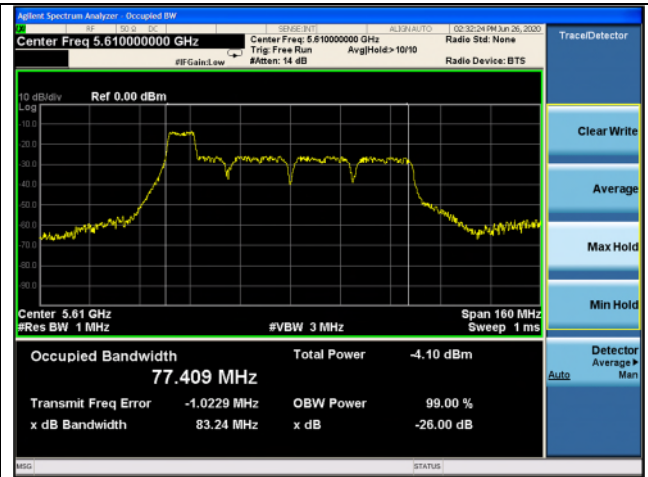

Low channel

High channel

802.11ax_HE80 Band 2C_106T_53 RU

Ant.1

Ant.2

Low channel

High channel

802.11ax_HE80 Band 2C_106T_57 RU