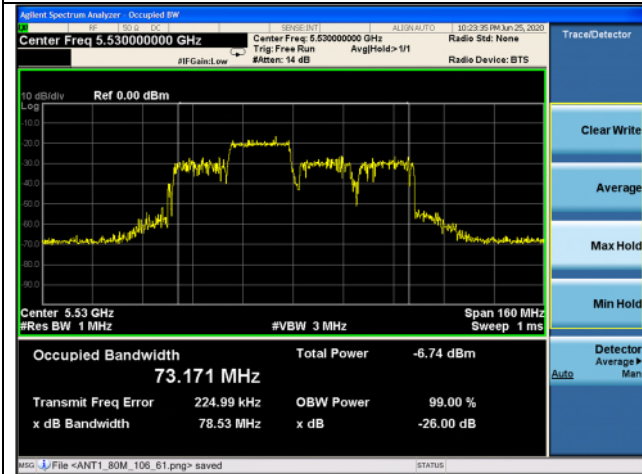

High channel

802.11ax_HE80 Band 2C_242T_61 RU

Ant.1

Ant.2

Low channel

High channel

802.11ax_HE80 Band 2C_242T_62 RU

Ant.1

Ant.2

Low channel

High channel