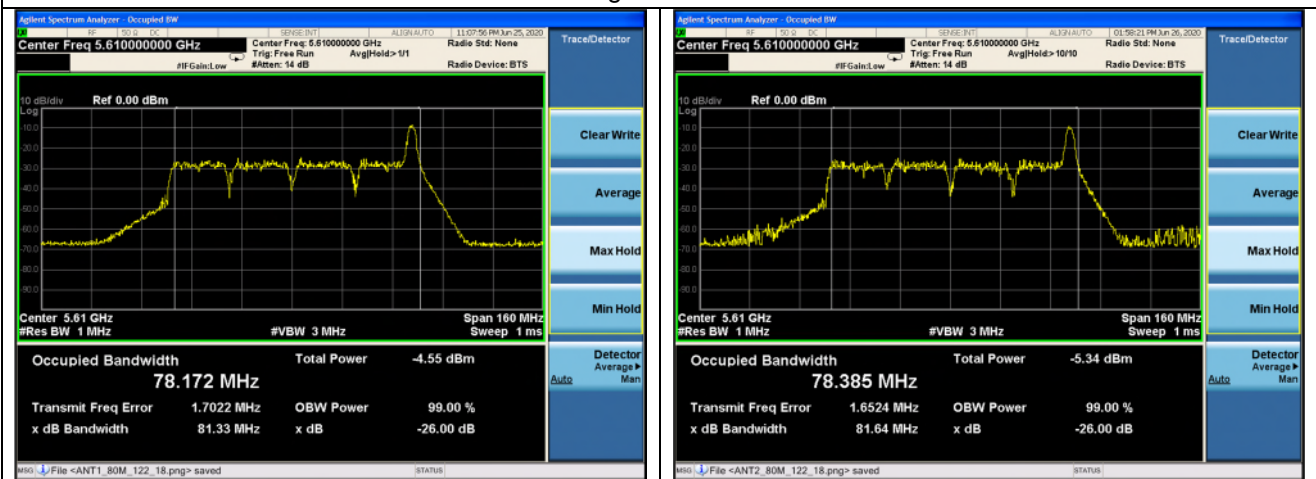

High channel