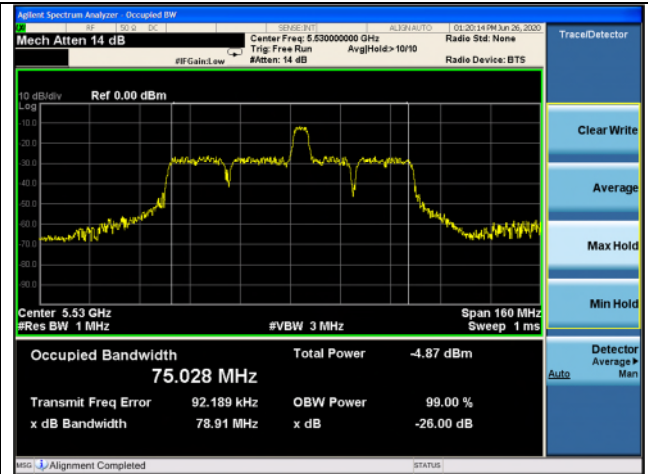

802.11ax_HE80 Band 2C_52T_45 RU

Ant.2

Low channel