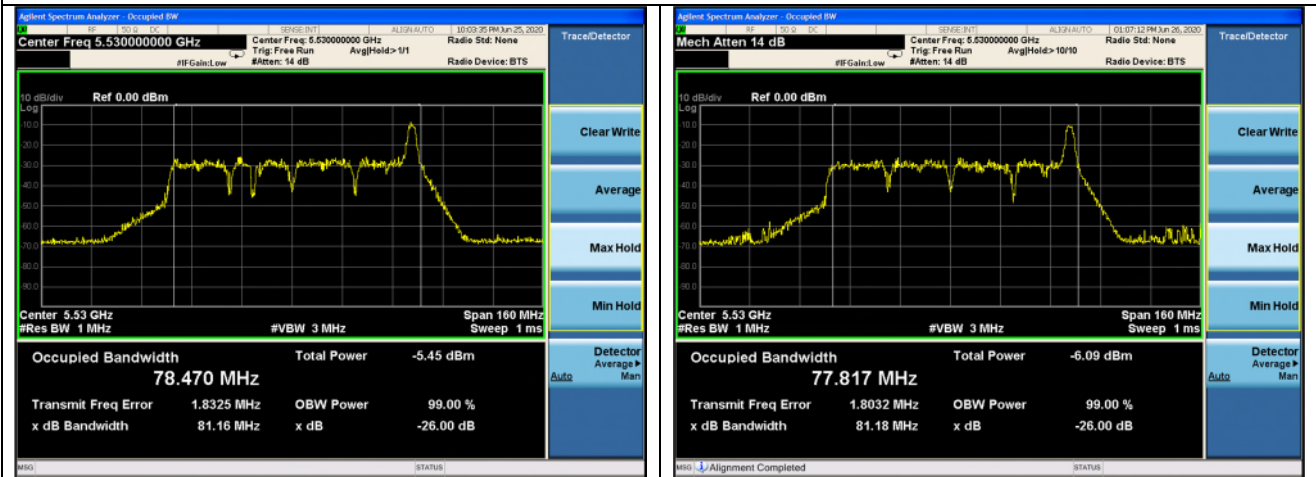

802.11ax_HE80 Band 2C_26T_36 RU

Ant.1

Ant.2

Low channel