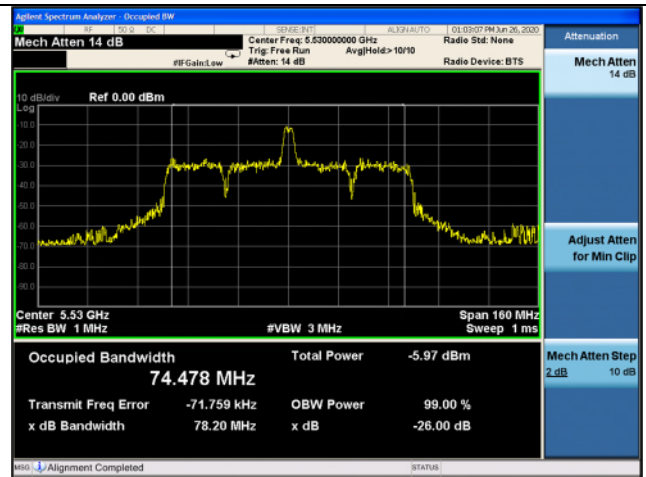

High channel

802.11ax_HE80 Band 2C_26T_18 RU

Ant.1

Ant.2

Low channel

High channel

802.11ax_HE80 Band 2C_26T_36 RU

Ant.1