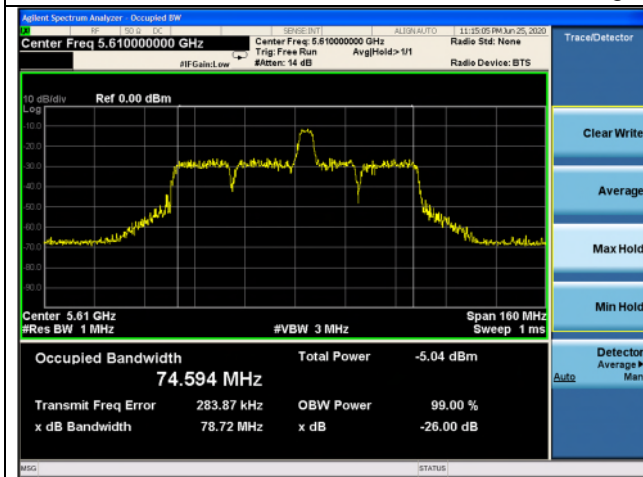

802.11ax_HE80 Band 2C_52T_45 RU

Ant.1

Ant.2

Low channel

High channel

802.11ax_HE80 Band 2C_52T_52 RU

Ant.1

Ant.2