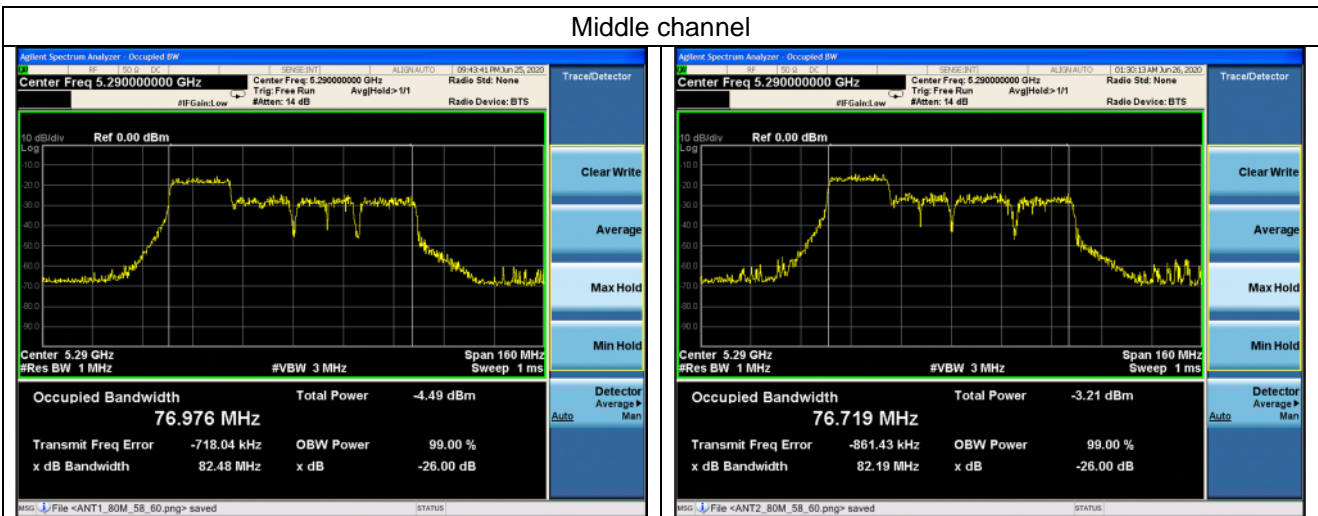

802.11ax_HE80 Band 2A_106T_60 RU

Ant.1

Ant.2

Middle channel

802.11ax_HE80 Band 2A_242T_61 RU

Ant.1

Ant.2

Middle channel