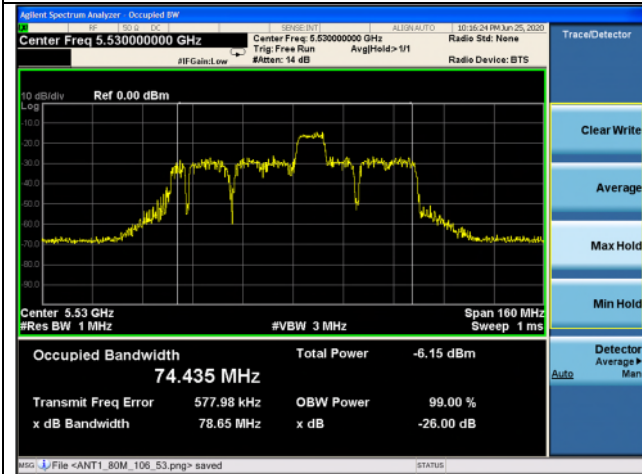

802.11ax_HE80 Band 2C_106T_57 RU

Ant.1

Low channel