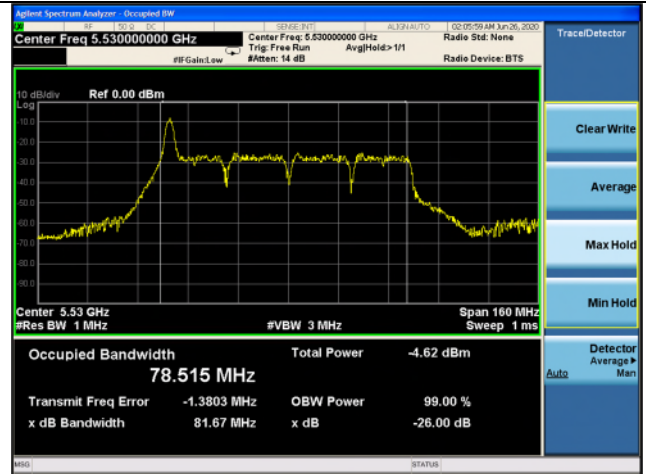

802.11ax_HE80 Band 2A_SU

Ant.1

Ant.2

Middle channel

802.11ax_HE80 Band 2C_26T_0 RU

Ant.1

Ant.2

Low channel