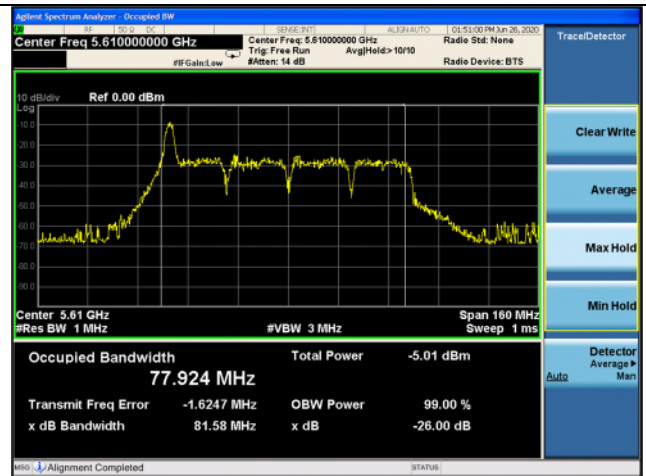

High channel