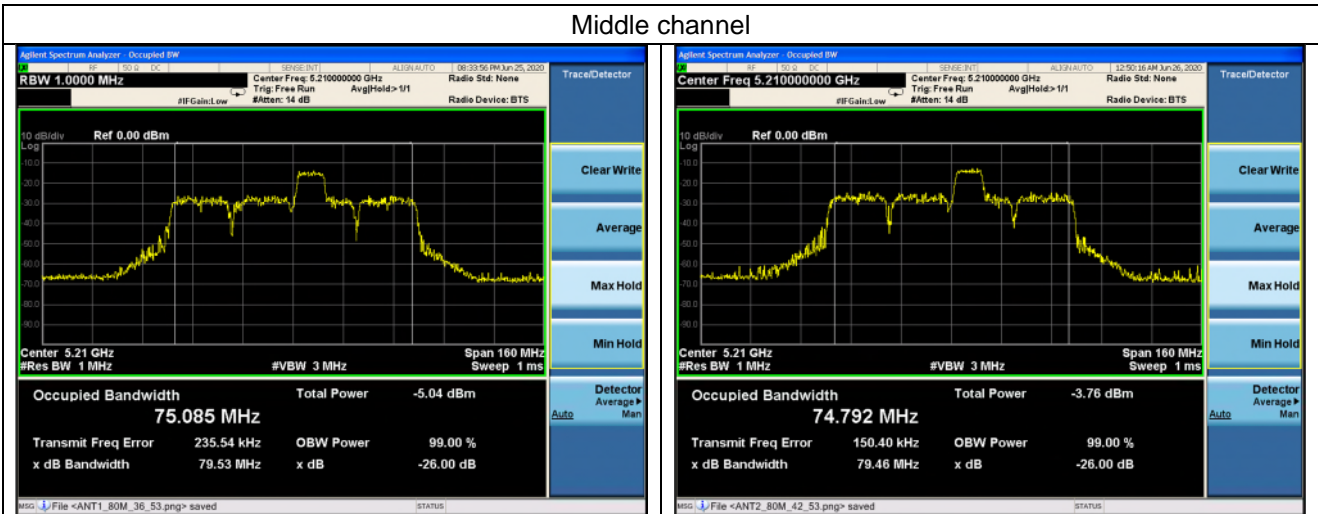

802.11ax_HE80 Band 1_106T_53 RU

Ant.1

Ant.2

Middle channel

802.11ax_HE80 Band 1_106T_57 RU

Ant.1

Ant.2

Middle channel