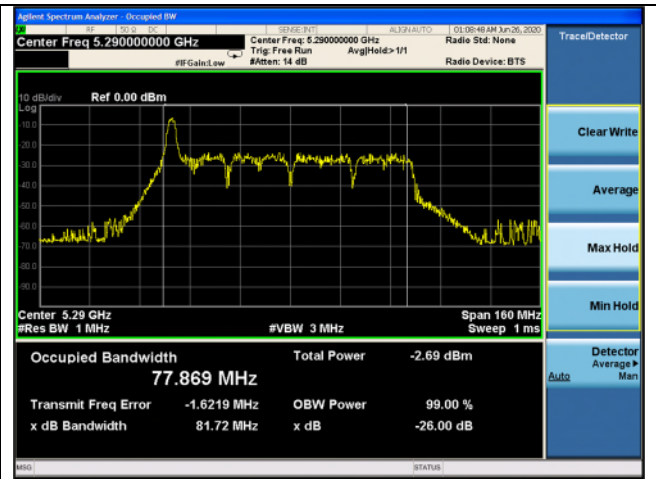

802.11ax_HE80 Band 1_SU

Ant.1

Ant.2

Middle channel

802.11ax_HE80 Band 2A_26T_0 RU

Ant.1

Ant.2

Middle channel