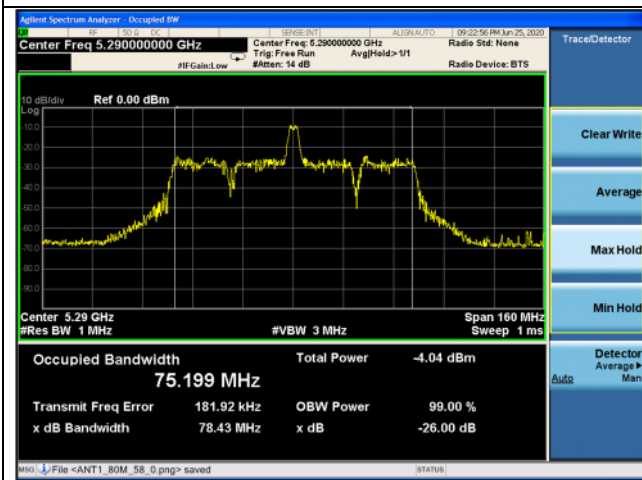

802.11ax_HE80 Band 2A_26T_18 RU

Ant.1

Ant.2

Middle channel