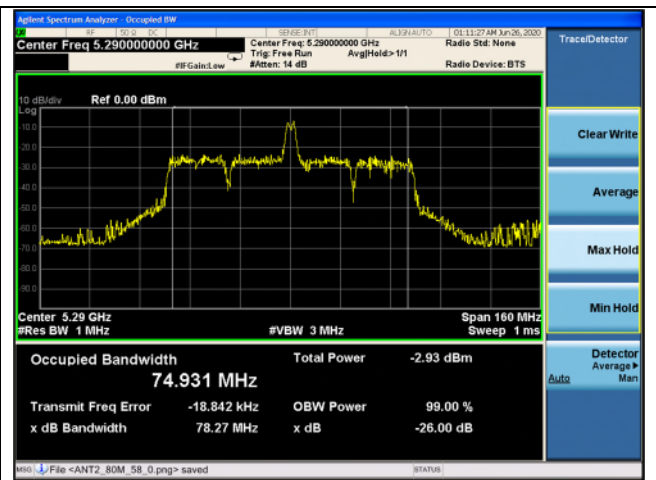

802.11ax_HE80 Band 2A_26T_18 RU

Ant.1

Ant.2

Middle channel