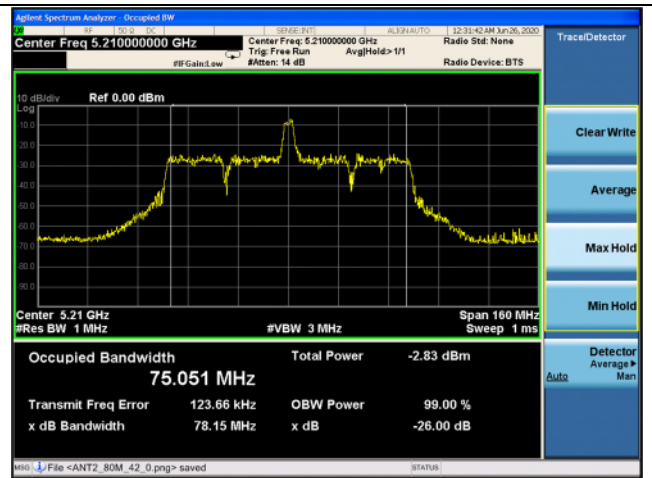

802.11ax_HE80 Band 1_26T_0 RU

Ant.1

Ant.2

Middle channel

802.11ax_HE80 Band 1_26T_18 RU

Ant.1

Ant.2

Middle channel