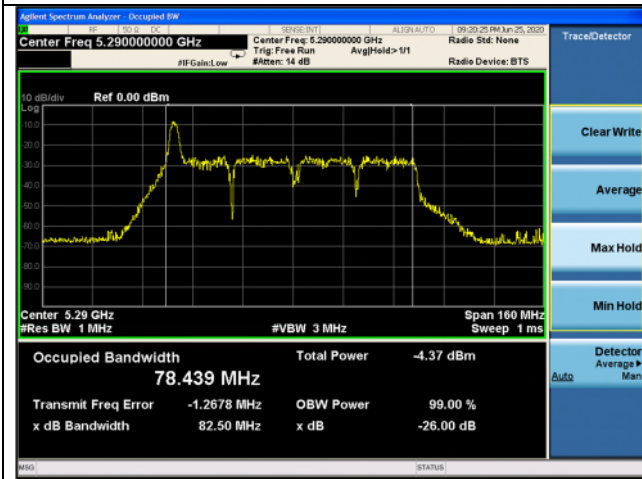

802.11ax_HE80 Band 1_SU

Ant.1

Ant.2

Middle channel

802.11ax_HE80 Band 2A_26T_0 RU

Ant.1

Ant.2

Middle channel