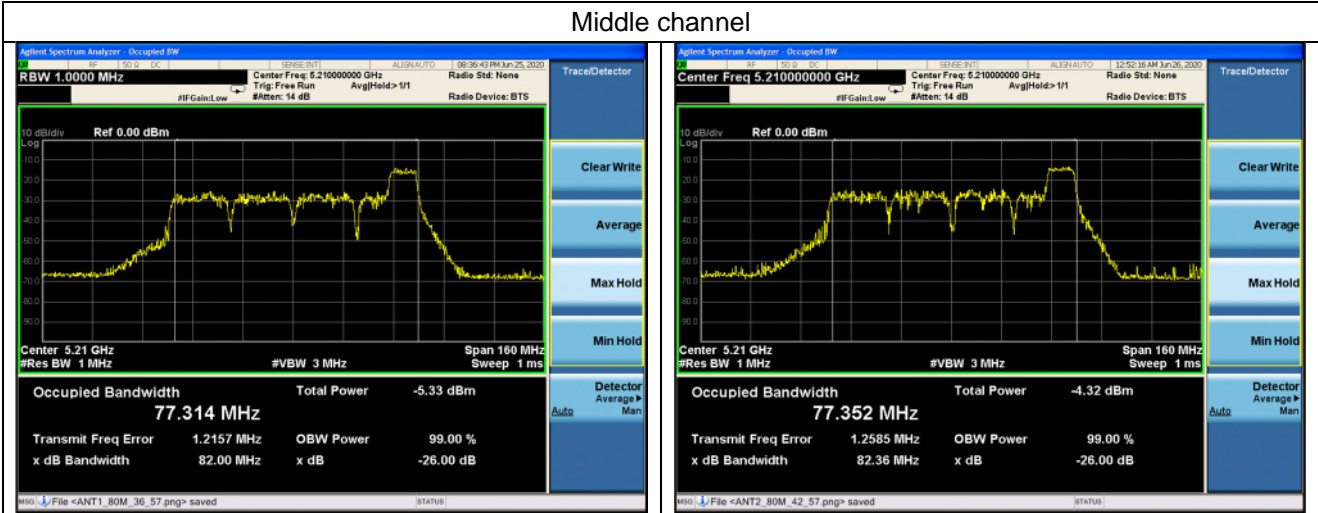

802.11ax_HE80 Band 1_106T_60 RU

Ant.1

Ant.2

Middle channel