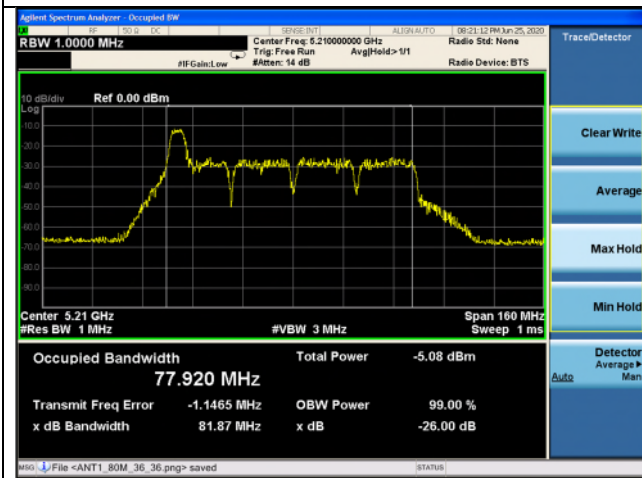

802.11ax_HE80 Band 1_26T_36 RU

Ant.1

Ant.2

Middle channel

802.11ax_HE80 Band 1_52T_37 RU

Ant.1

Ant.2

Middle channel