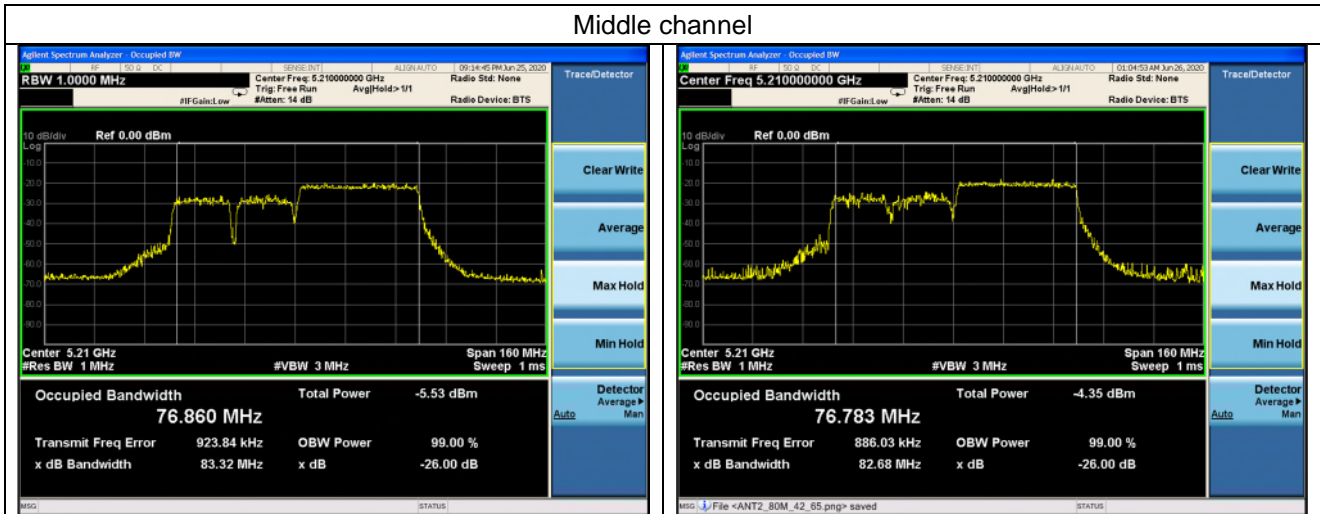

802.11ax_HE80 Band 1_484T_65 RU

Ant.1

Ant.2

Middle channel

802.11ax_HE80 Band 1_484T_66 RU

Ant.1

Ant.2

Middle channel