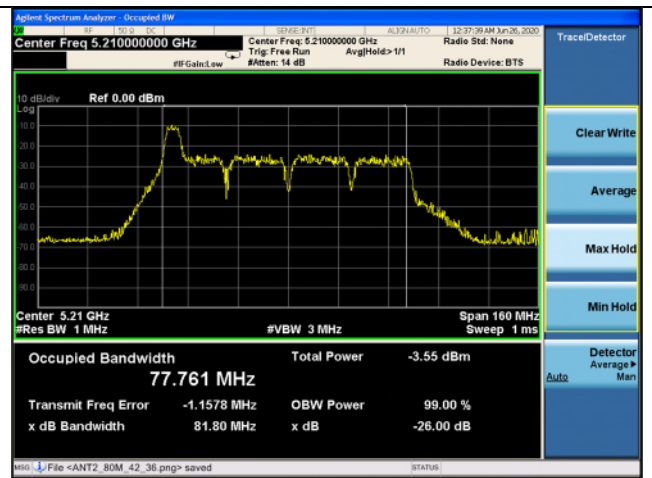

802.11ax_HE80 Band 1_26T_36 RU

Ant.1

Ant.2

Middle channel

802.11ax_HE80 Band 1_52T_37 RU

Ant.1

Ant.2

Middle channel