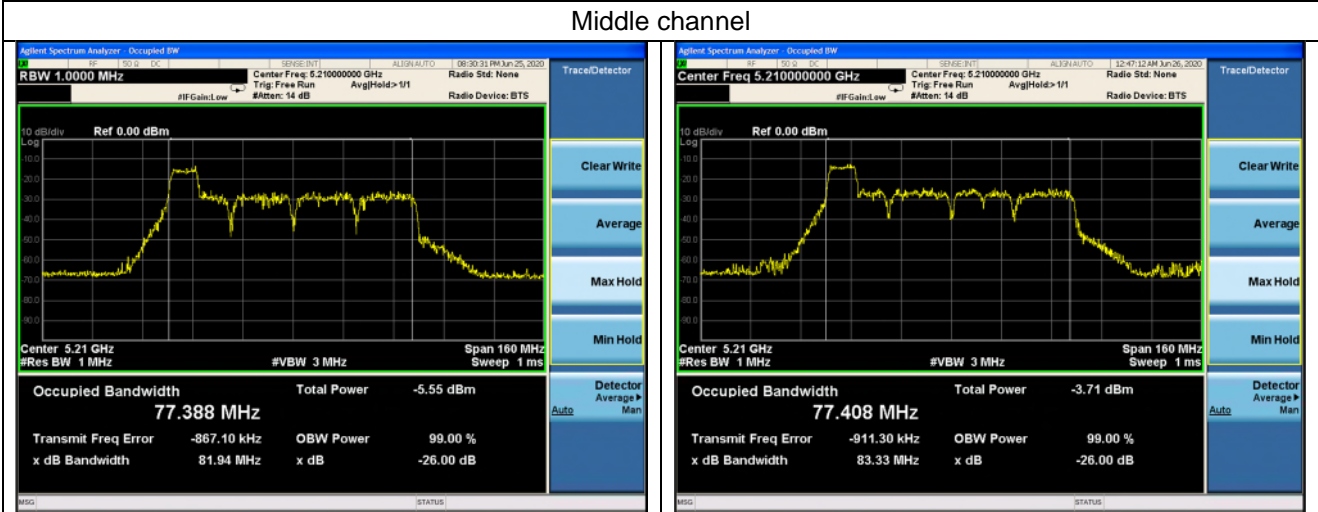

802.11ax_HE80 Band 1_106T_53 RU

Ant.1

Ant.2

Middle channel