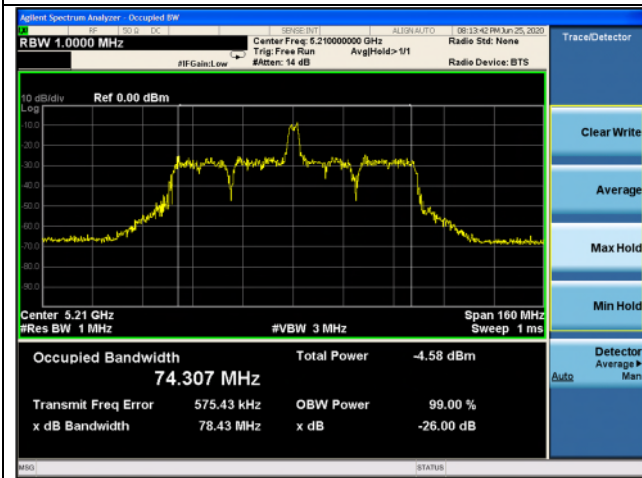

802.11ax_HE80 Band 1_26T_0 RU

Ant.1

Ant.2

Middle channel

802.11ax_HE80 Band 1_26T_18 RU

Ant.1

Ant.2

Middle channel