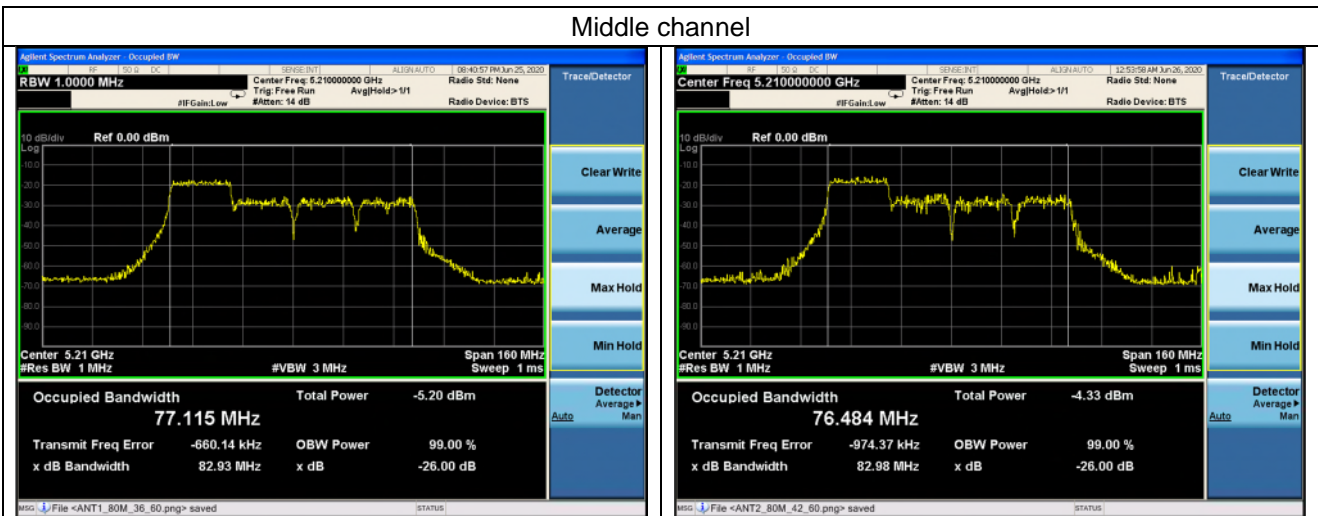

802.11ax_HE80 Band 1_106T_60 RU

Ant.1

Ant.2

Middle channel

802.11ax_HE80 Band 1_242T_61 RU

Ant.1

Ant.2

Middle channel