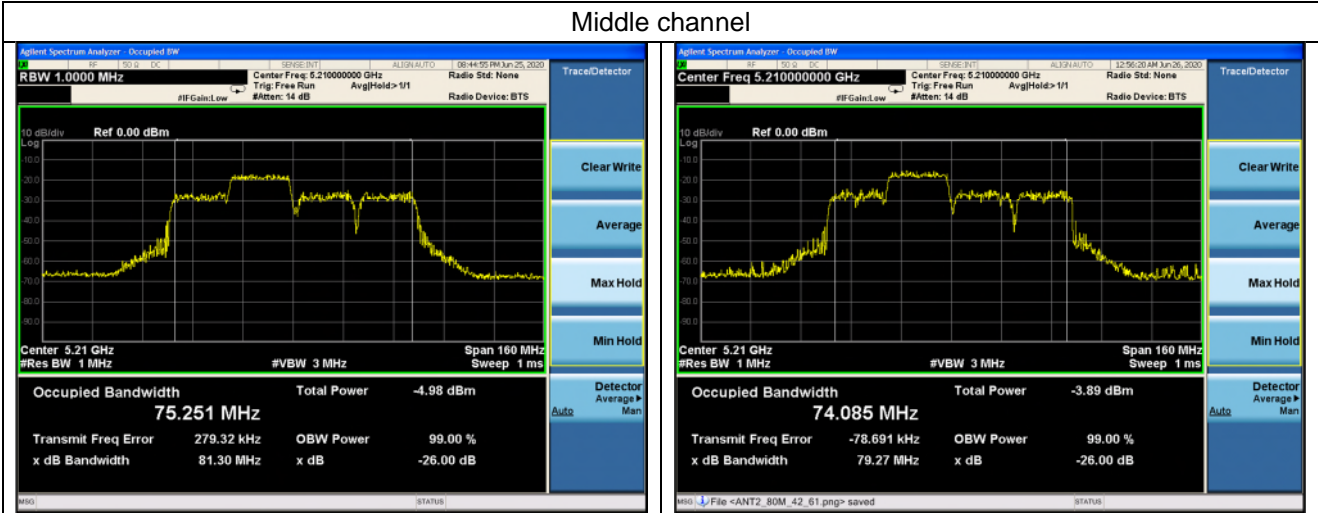

802.11ax_HE80 Band 1_242T_62 RU

Ant.1

Ant.2

Middle channel