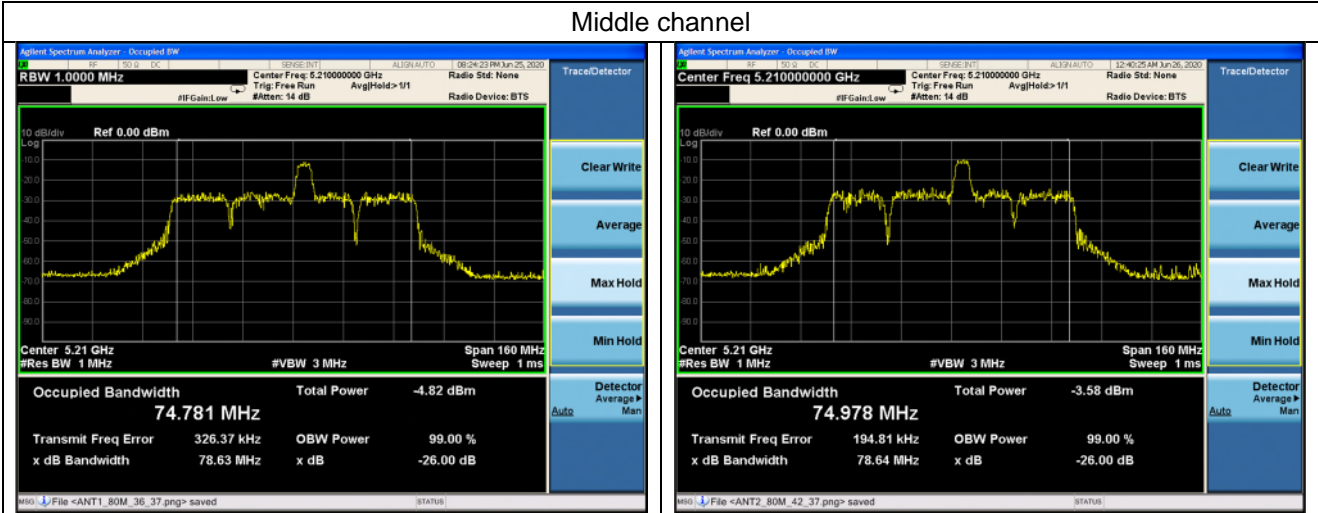

802.11ax_HE80 Band 1_52T_45 RU

Ant.1

Ant.2

Middle channel