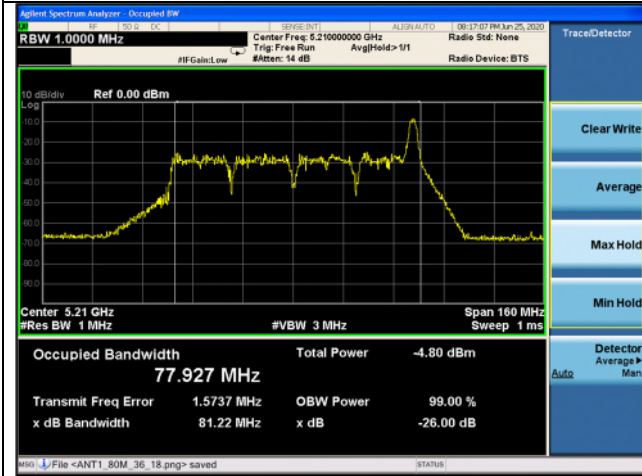

802.11ax_HE80 Band 1_26T_36 RU

Ant.1

Ant.2

Middle channel