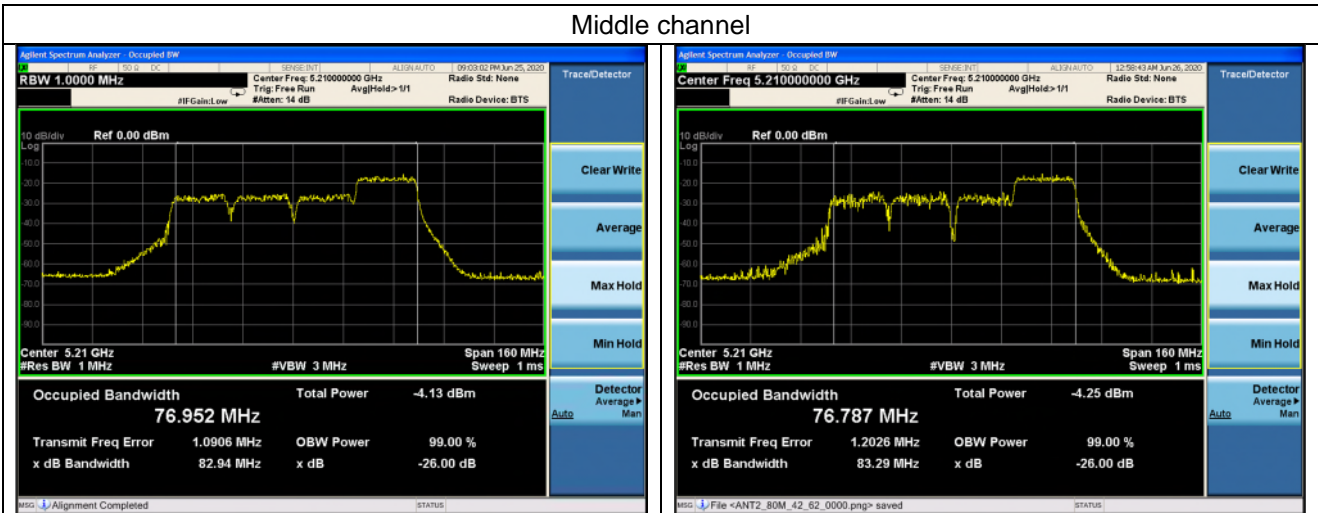

802.11ax_HE80 Band 1_242T_62 RU

Ant.1

Ant.2

Middle channel

802.11ax_HE80 Band 1_242T_64 RU

Ant.1

Ant.2

Middle channel