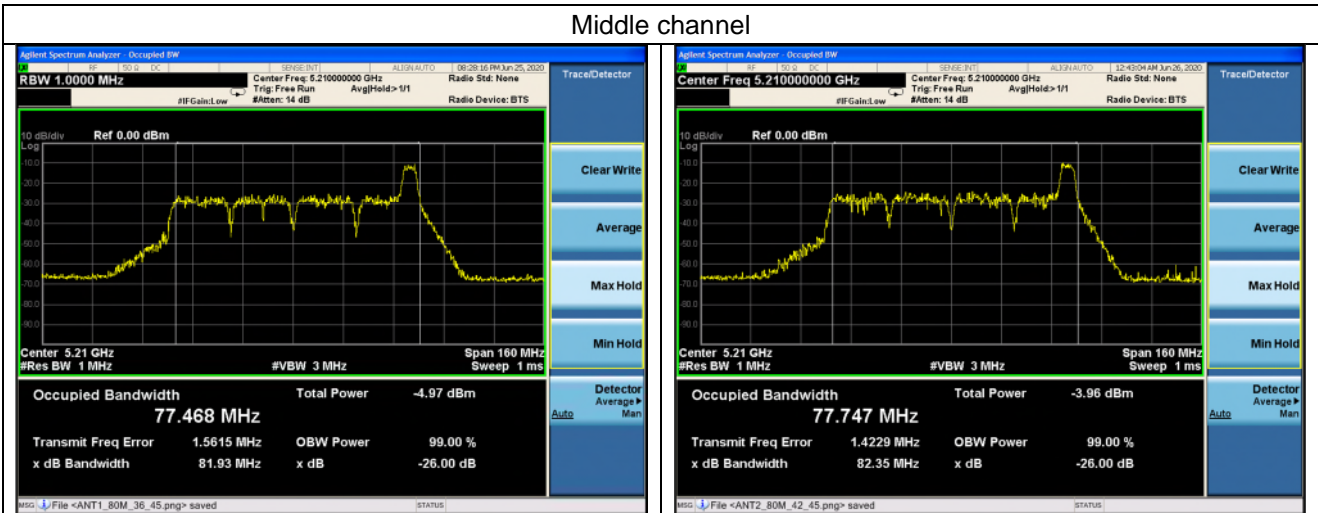

802.11ax_HE80 Band 1_52T_45 RU

Ant.1

Ant.2

Middle channel

802.11ax_HE80 Band 1_52T_52 RU

Ant.1

Ant.2

Middle channel