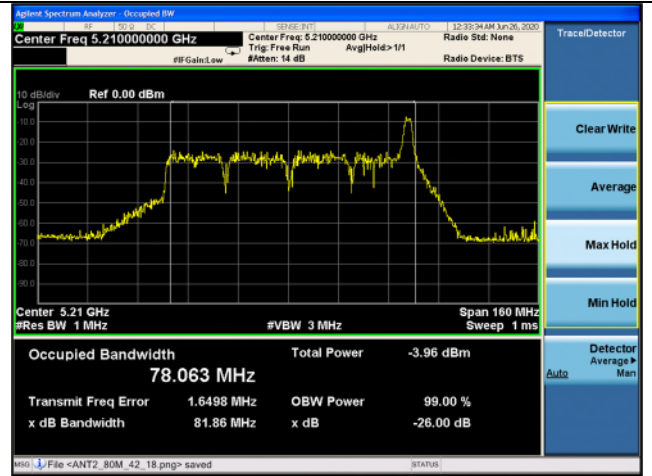

802.11ax_HE80 Band 1_26T_36 RU

Ant.1

Ant.2

Middle channel