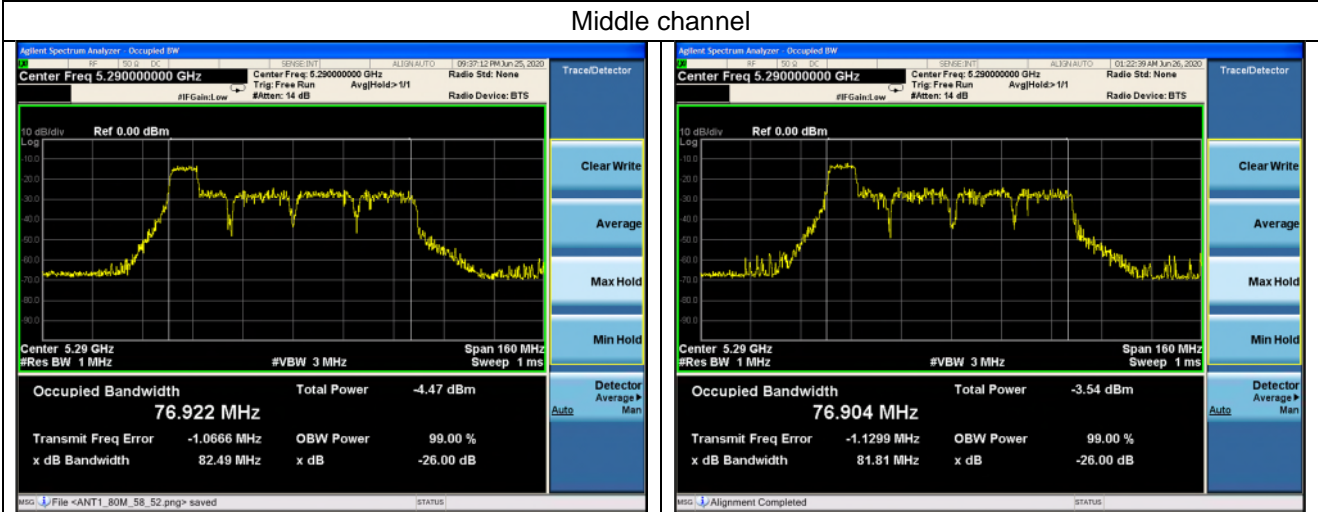

802.11ax_HE80 Band 2A_52T_52 RU

Ant.1

Ant.2

Middle channel

802.11ax_HE80 Band 2A_106T_53 RU

Ant.1

Ant.2

Middle channel