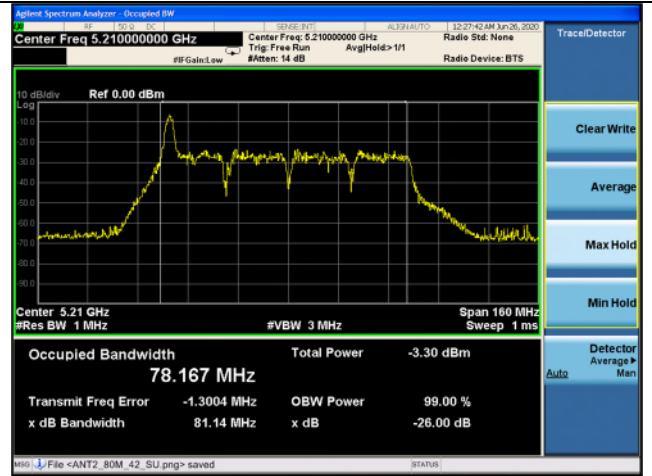

802.11ax_HE80 Band 1_26T_0 RU

Ant.1

Ant.2

Middle channel