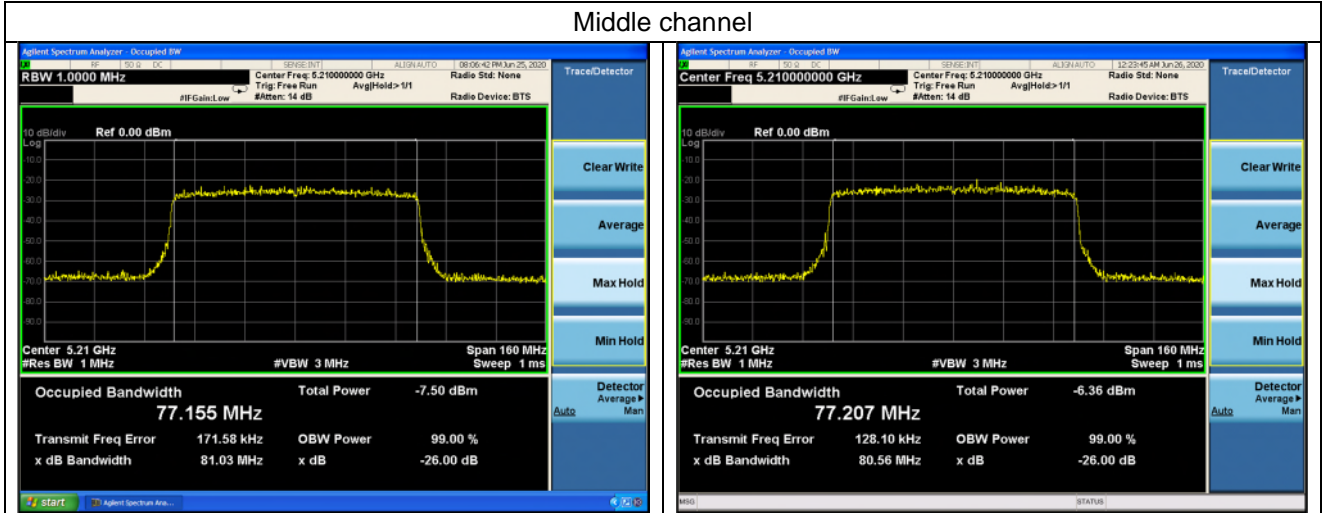

802.11ax_HE80 Band 1_SU

Ant.1

Ant.2

Middle channel