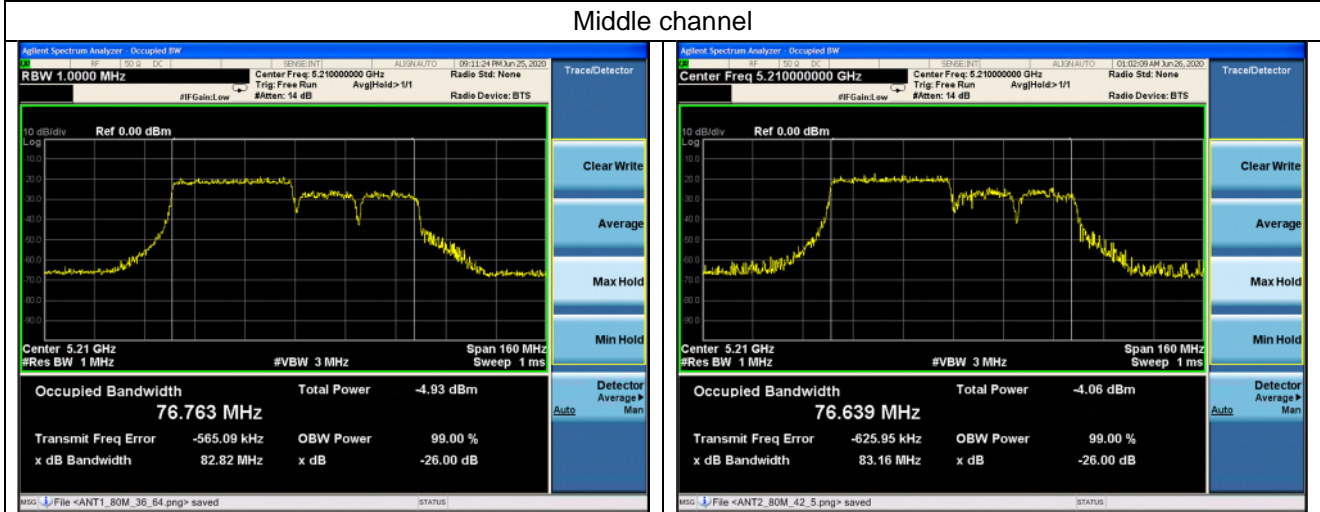

802.11ax_HE80 Band 1_484T_65 RU

Ant.1

Ant.2

Middle channel