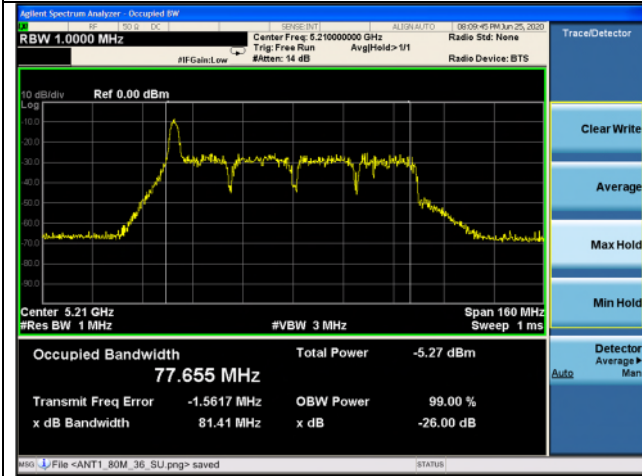

802.11ax_HE80 Band 1_26T_0 RU

Ant.1

Ant.2

Middle channel