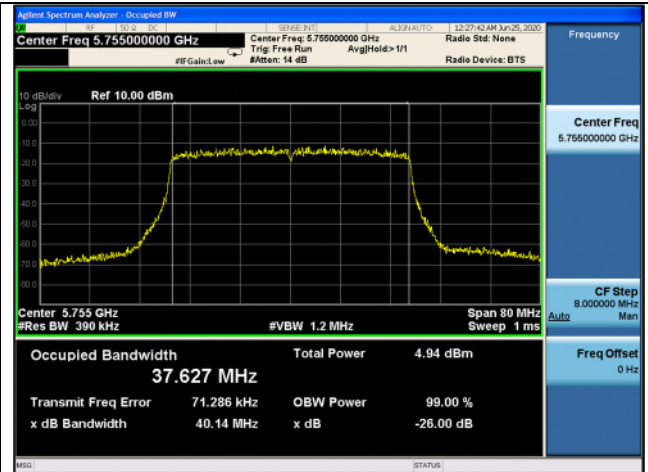

Low channel

High channel

802.11ax_HE40 Band 3_SU

Ant.1

Ant.2

Low channel

High channel

802.11ax_HE40 Band 2C_26T_0 RU