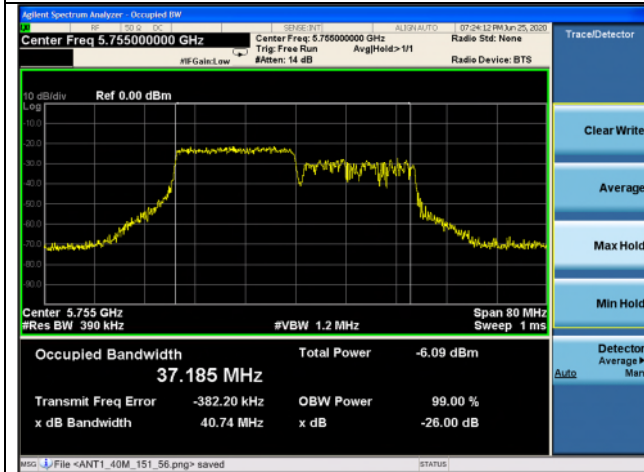

802.11ax_HE40 Band 3_242T_61 RU

Ant.1

Low channel