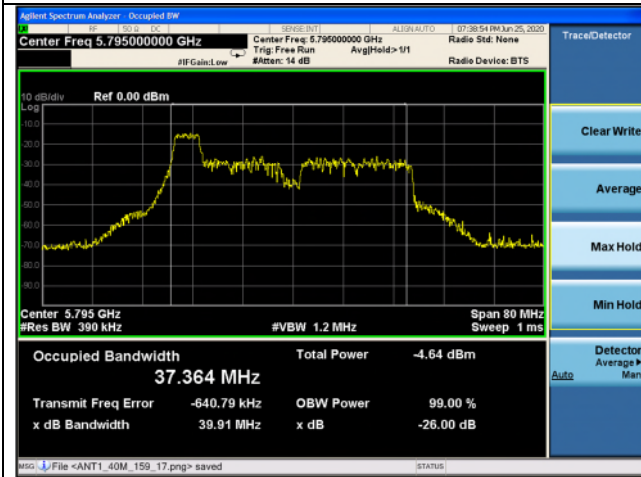

Low channel

High channel

802.11ax_HE40 Band 3_52T_37 RU

Ant.1

Ant.2

Low channel

High channel

802.11ax_HE40 Band 3_52T_41 RU