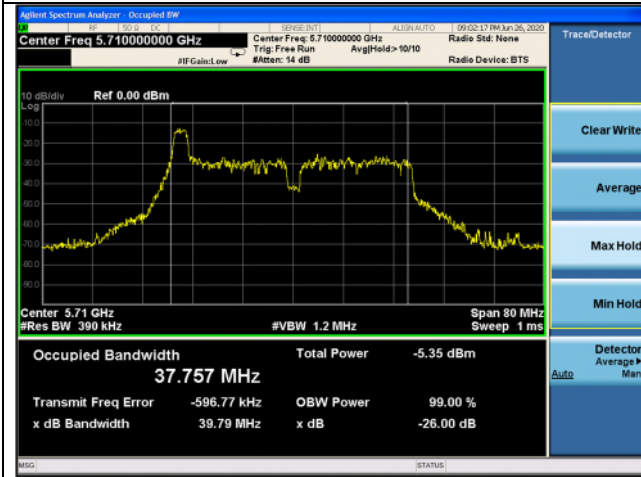

802.11ax_HE40 Band 2C_26T_0 RU

Ant.1

Straddle channel