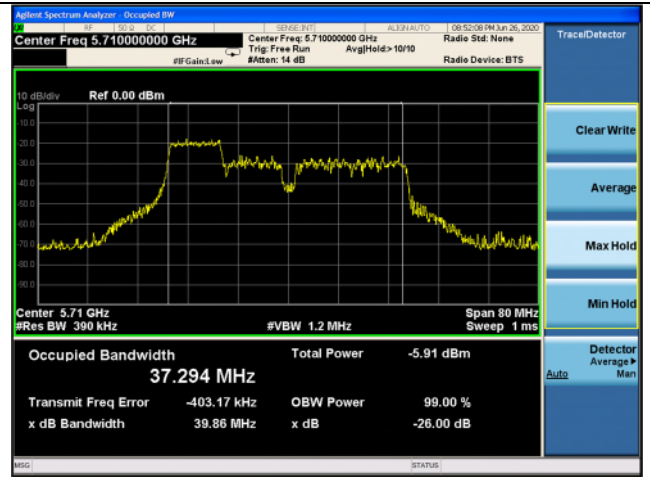

802.11ax_HE40 Band 2C_106T_53 RU

Ant.2

Straddle channel