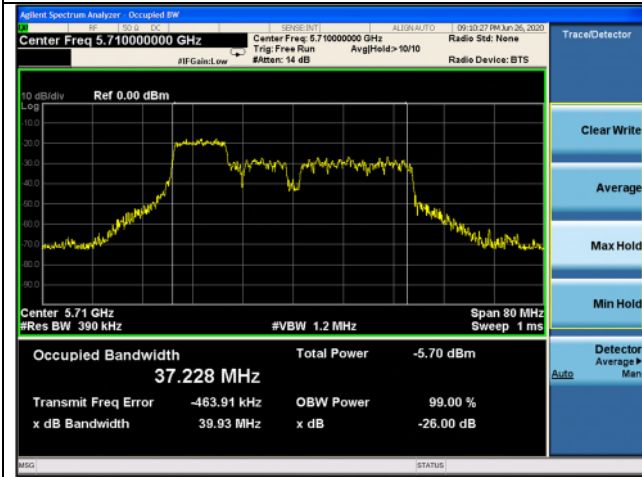

802.11ax_HE40 Band 2C_106T_53 RU

Ant.1

Straddle channel