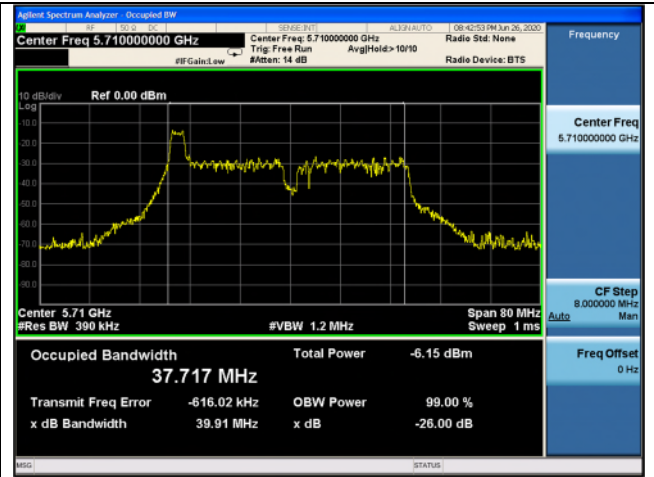

802.11ax_HE40 Band 2C_26T_0 RU

Ant.2

Straddle channel