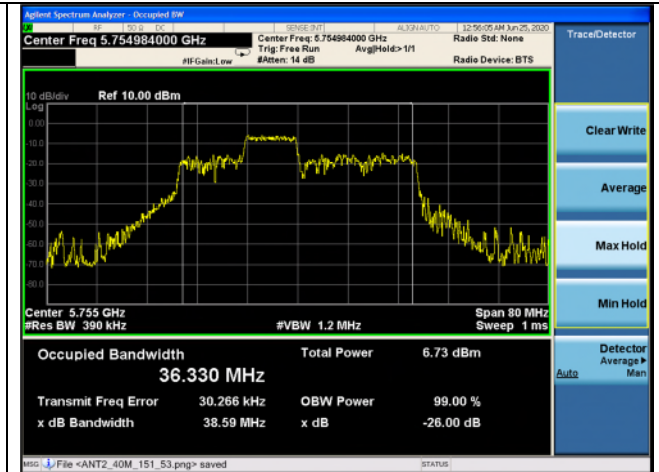

802.11ax_HE40 Band 3_106T_54 RU

Ant.2

Low channel