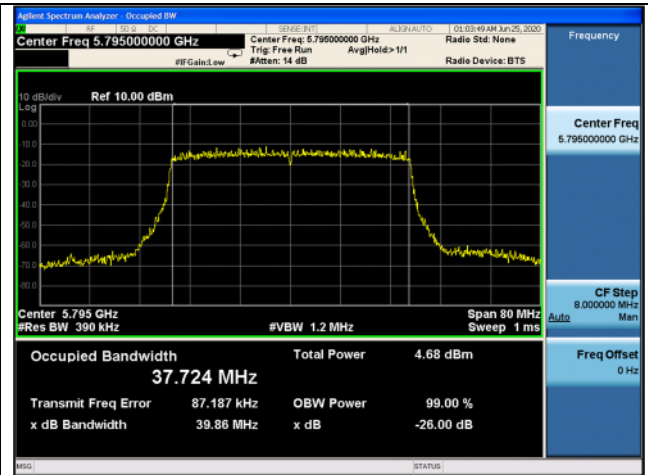

Low channel

High channel

802.11ax_HE40 Band 3_SU

Ant.1

Ant.2

Low channel

High channel

802.11ax_HE40 Band 2C_26T_0 RU