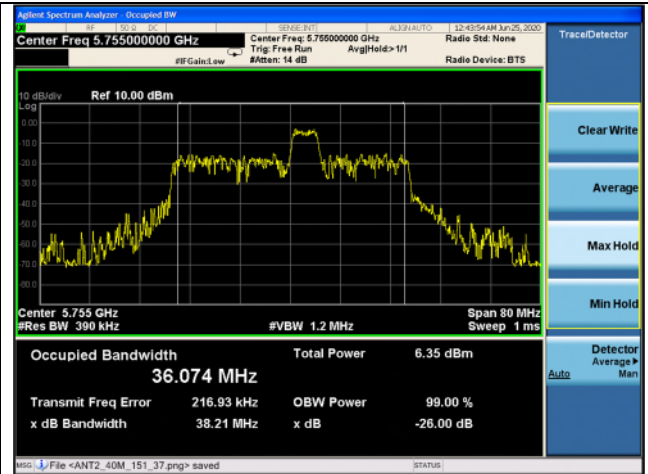

802.11ax_HE40 Band 3_52T_41 RU

Ant.2

Low channel