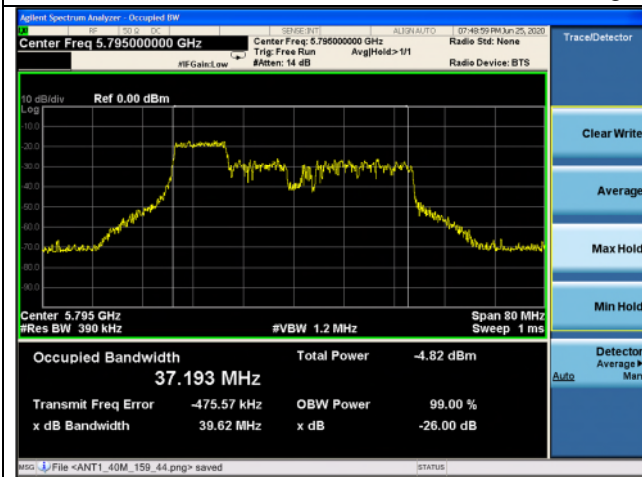

High channel

802.11ax_HE40 Band 3_106T_53 RU

Ant.1

Ant.2

Low channel

High channel

802.11ax_HE40 Band 3_106T_54 RU

Ant.1