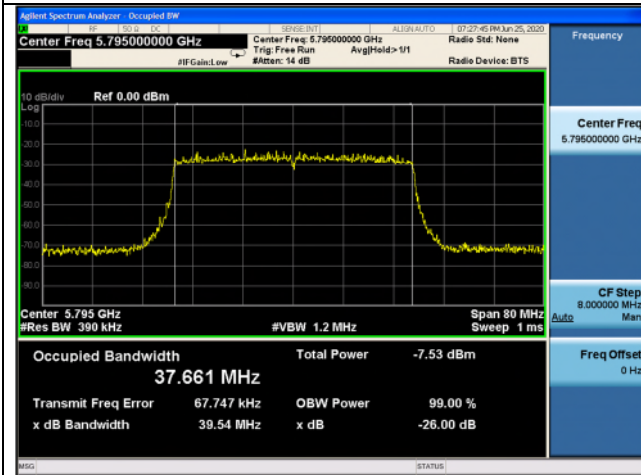

Low channel

High channel

802.11ax_HE40 Band 3_SU

Ant.1

Ant.2

Low channel

High channel

802.11ax_HE40 Band 2C_26T_0 RU