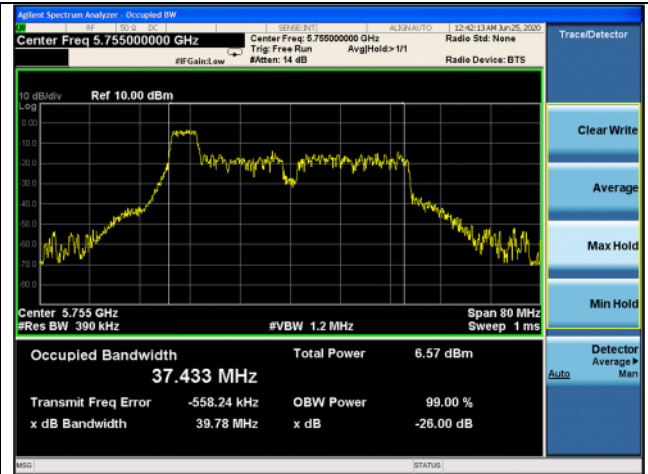

Low channel

High channel

802.11ax_HE40 Band 3_52T_37 RU

Ant.1

Ant.2

Low channel

High channel

802.11ax_HE40 Band 3_52T_41 RU