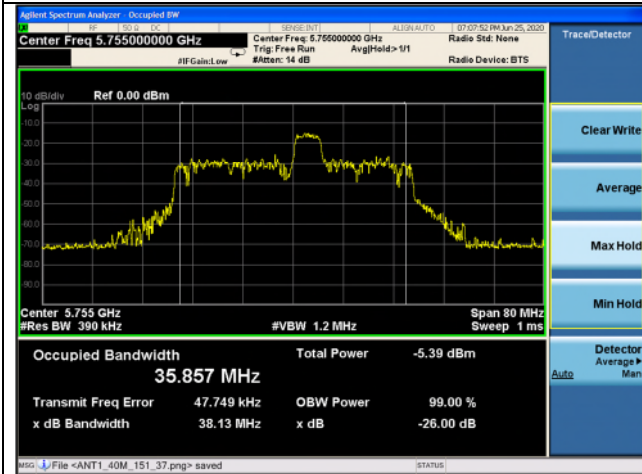

802.11ax_HE40 Band 3_52T_41 RU

Ant.1

Low channel