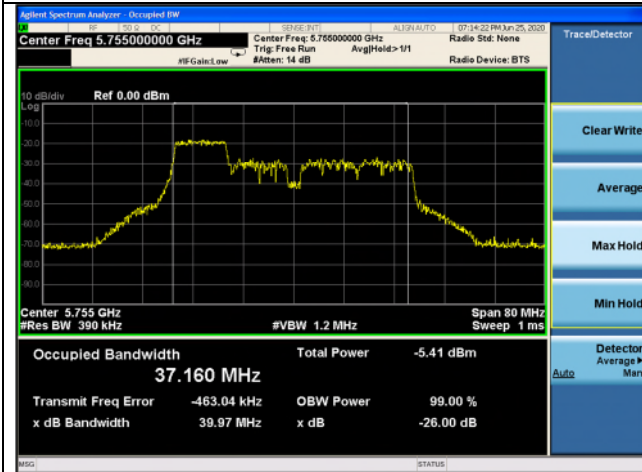

High channel

802.11ax_HE40 Band 3_106T_53 RU

Ant.1

Ant.2

Low channel

High channel

802.11ax_HE40 Band 3_106T_54 RU

Ant.1