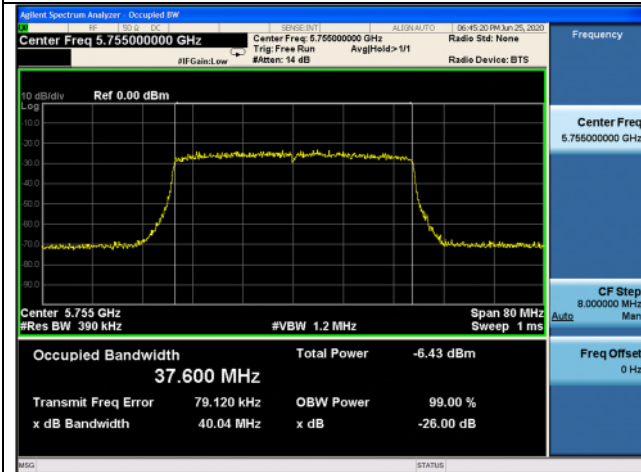

Low channel

High channel

802.11ax_HE40 Band 3_SU

Ant.1

Ant.2

Low channel

High channel

802.11ax_HE40 Band 2C_26T_0 RU