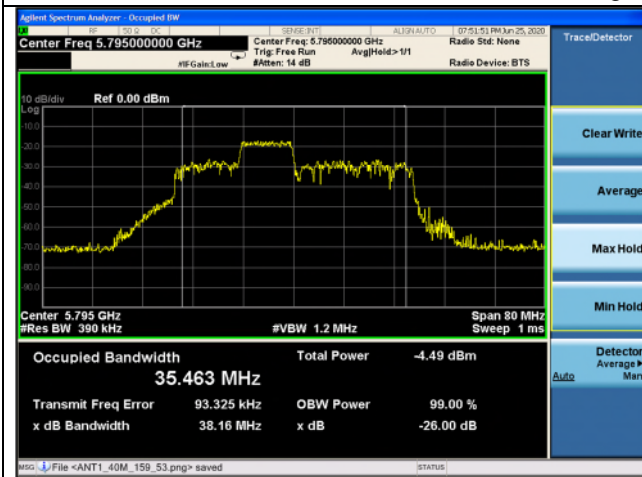

High channel