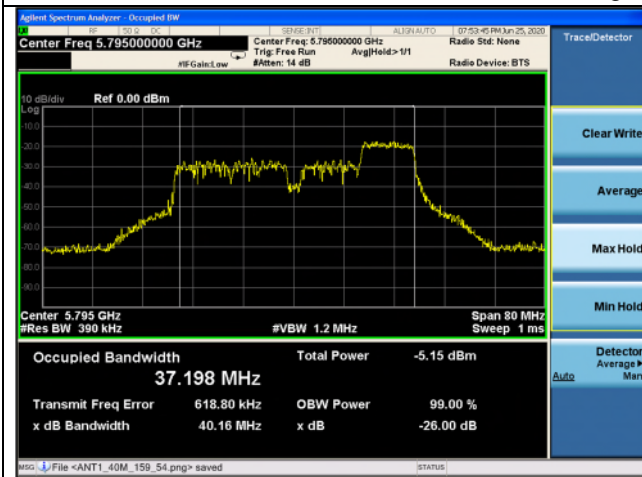

Ant.2

Low channel

High channel

802.11ax_HE40 Band 3_106T_56 RU

Ant.1

Ant.2

Low channel

High channel