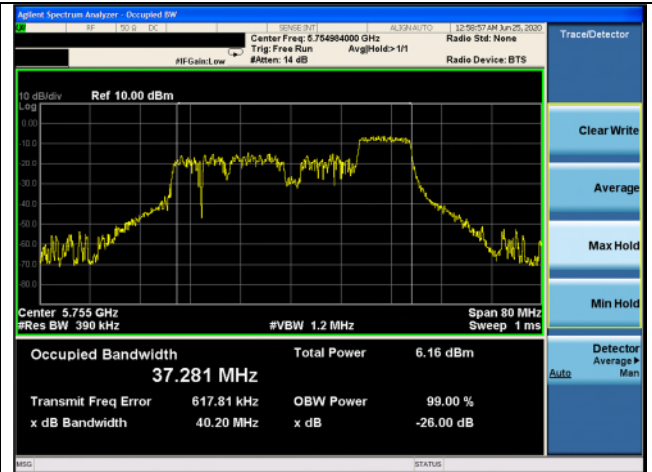

Ant.2

Low channel

High channel

802.11ax_HE40 Band 3_106T_56 RU

Ant.1

Ant.2

Low channel

High channel