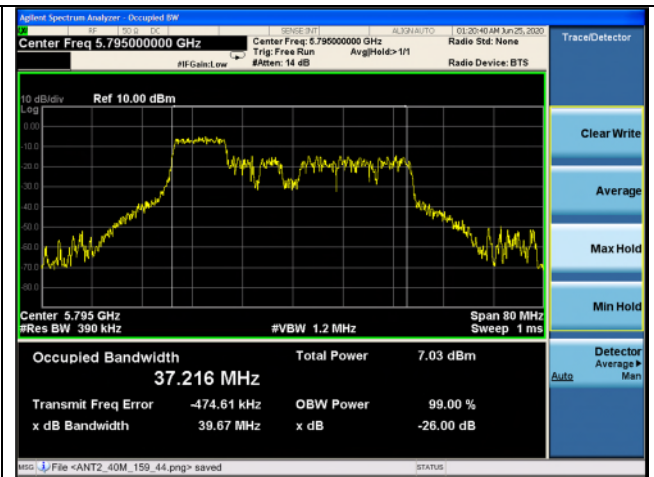

High channel

802.11ax_HE40 Band 3_106T_53 RU

Ant.1

Ant.2

Low channel

High channel

802.11ax_HE40 Band 3_106T_54 RU

Ant.1