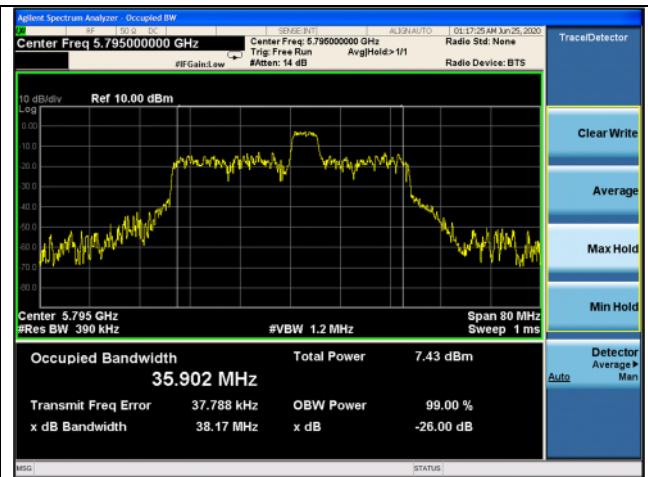

High channel