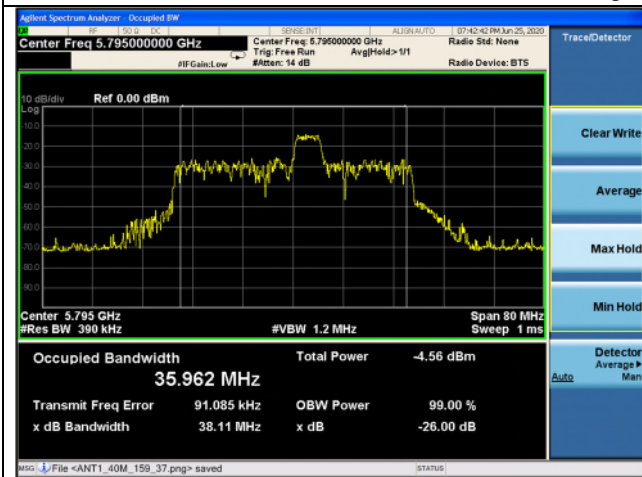

High channel