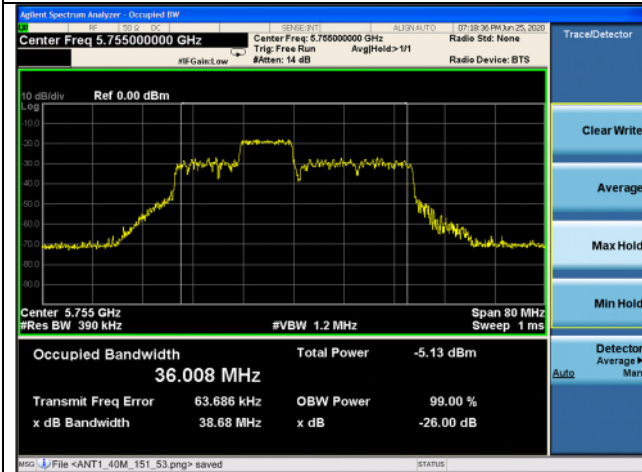

802.11ax_HE40 Band 3_106T_54 RU

Ant.1

Low channel