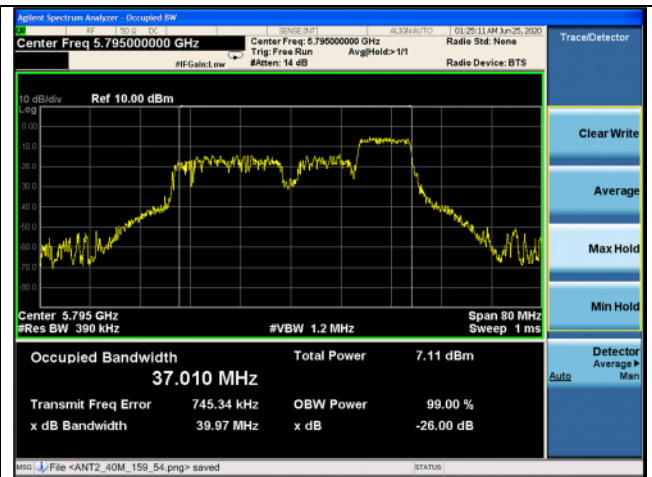

Ant.2

Low channel

High channel

802.11ax_HE40 Band 3_106T_56 RU

Ant.1

Ant.2

Low channel

High channel