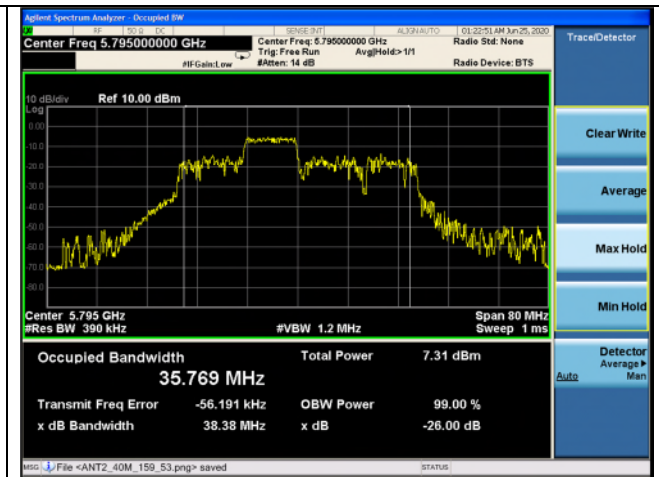

High channel