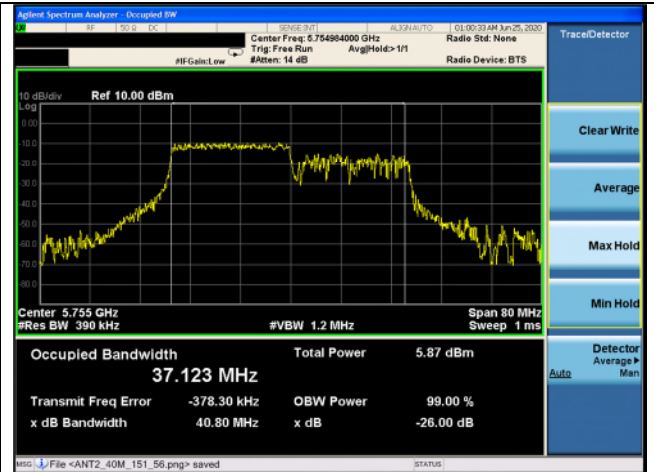

802.11ax_HE40 Band 3_242T_61 RU

Ant.2

Low channel