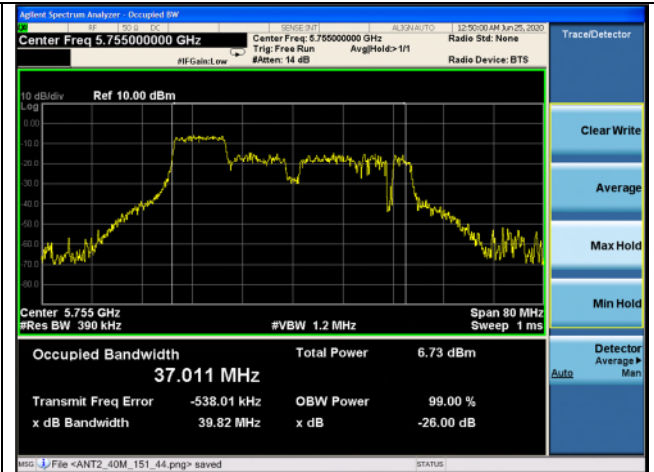

High channel

802.11ax_HE40 Band 3_106T_53 RU

Ant.1

Ant.2

Low channel

High channel

802.11ax_HE40 Band 3_106T_54 RU

Ant.1