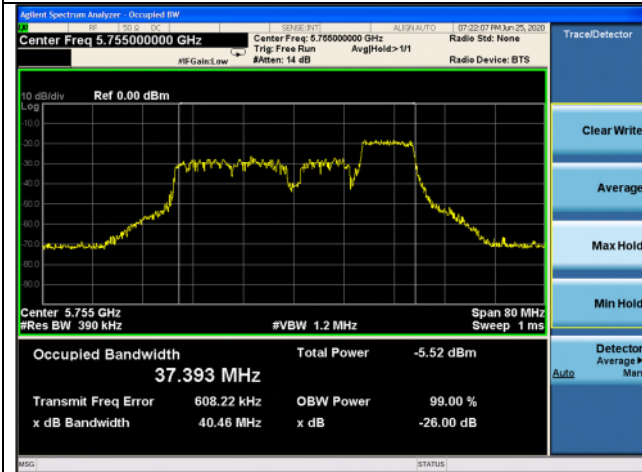

Ant.2

Low channel

High channel

802.11ax_HE40 Band 3_106T_56 RU

Ant.1

Ant.2

Low channel

High channel