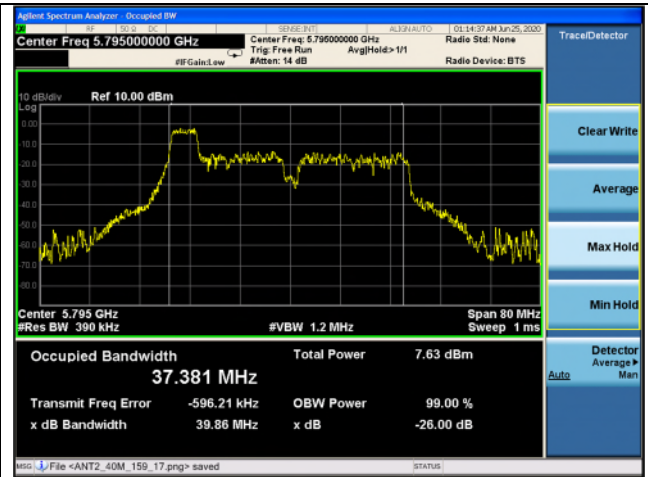

Low channel

High channel

802.11ax_HE40 Band 3_52T_37 RU

Ant.1

Ant.2

Low channel

High channel

802.11ax_HE40 Band 3_52T_41 RU