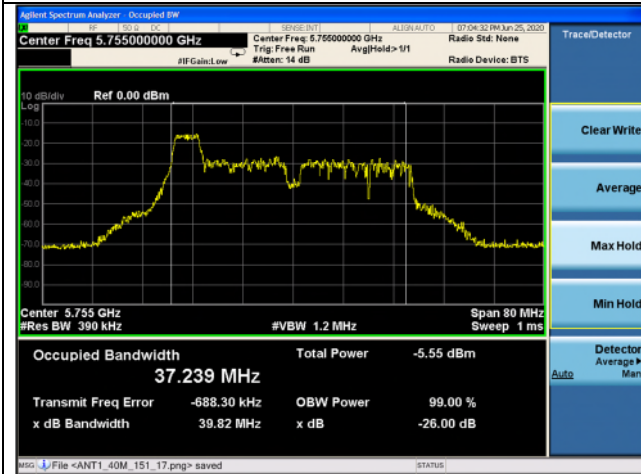

Low channel

High channel

802.11ax_HE40 Band 3_52T_37 RU

Ant.1

Ant.2

Low channel

High channel

802.11ax_HE40 Band 3_52T_41 RU