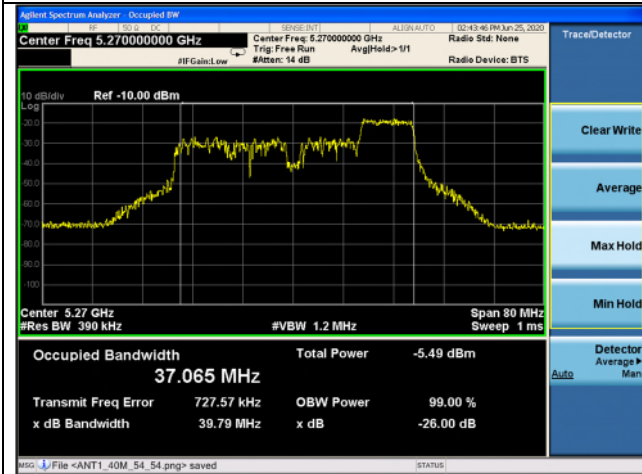

802.11ax_HE40 Band 2A_106T_56 RU

Ant.1

Low channel