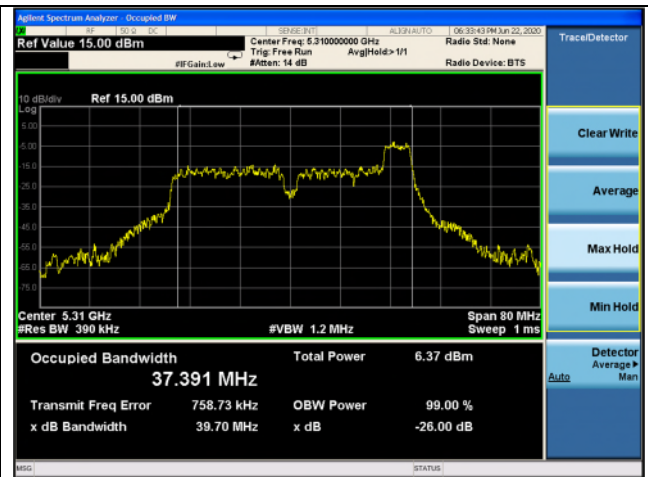

High channel