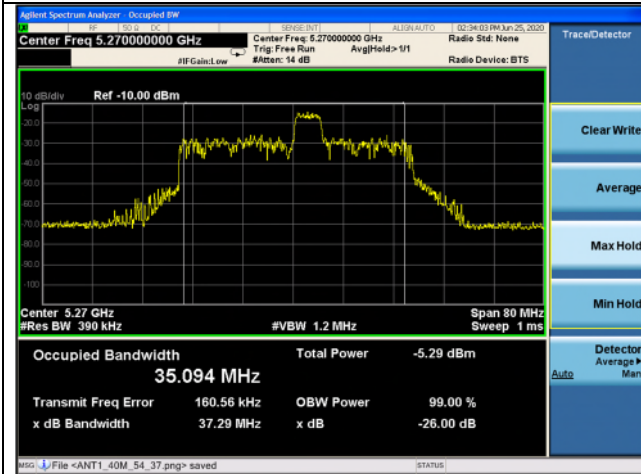

Low channel

High channel

802.11ax\_HE40 Band 2A\_52T\_41 RU

Ant.1

Ant.2

Low channel

High channel

802.11ax\_HE40 Band 2A\_52T\_44 RU