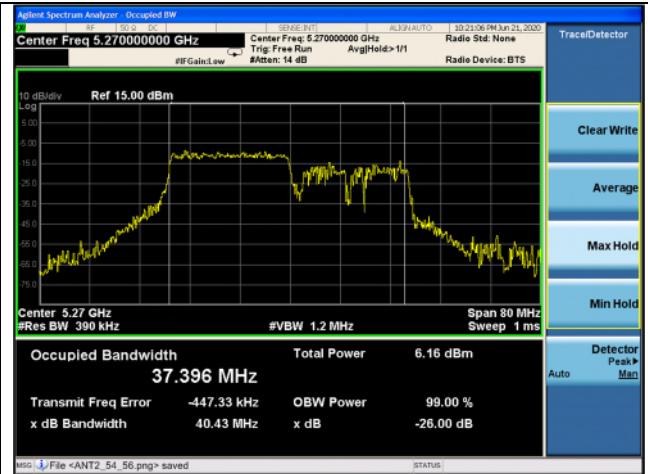

Ant.2

Low channel

High channel

802.11ax\_HE40 Band 2A\_242T\_61 RU

Ant.1

Ant.2

Low channel

High channel