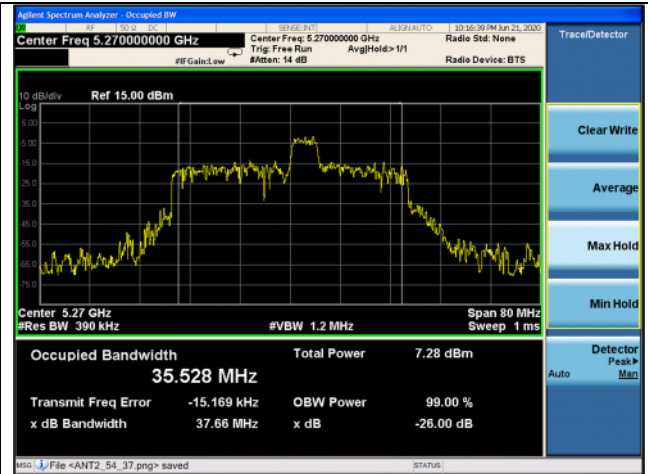

Low channel

High channel

802.11ax\_HE40 Band 2A\_52T\_41 RU

Ant.1

Ant.2

Low channel

High channel

802.11ax\_HE40 Band 2A\_52T\_44 RU