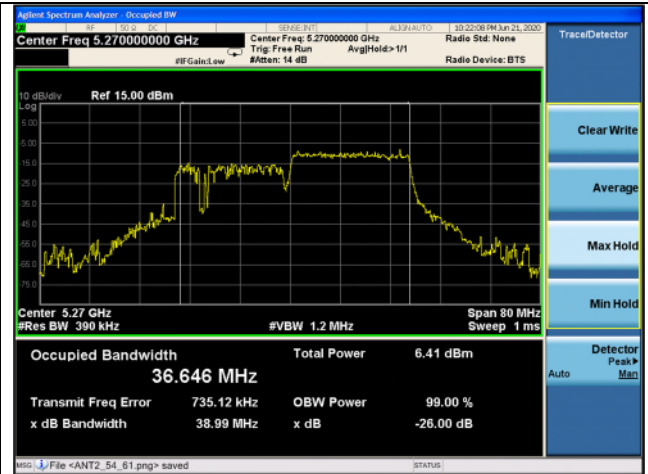

802.11ax_HE40 Band 2A_242T_62 RU

Ant.2

Low channel