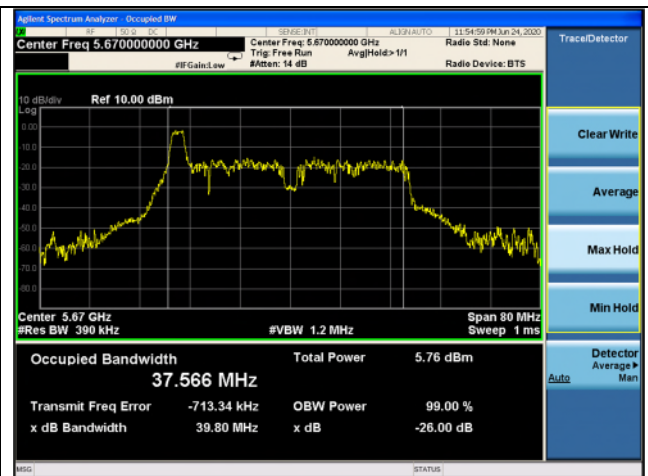

Low channel

High channel

802.11ax\_HE40 Band 2C\_26T\_0 RU

Ant.1

Ant.2

Low channel

Middle channel

High channel