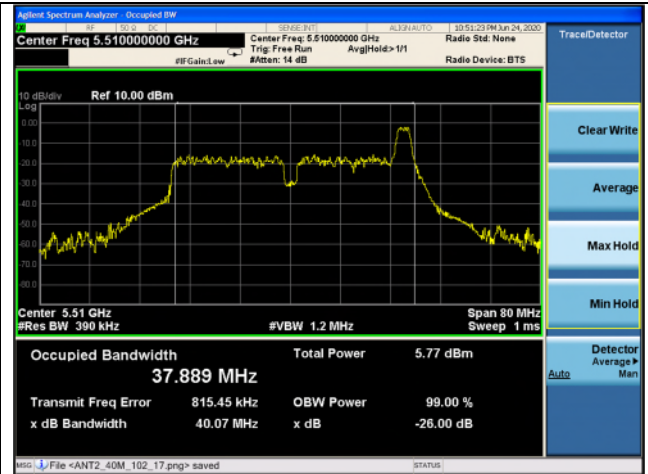

802.11ax\_HE40 Band 2C\_26T\_9 RU

Ant.1

Ant.2

Low channel

Middle channel

High channel

802.11ax\_HE40 Band 2C\_26T\_17 RU

Ant.1

Ant.2

Low channel

Middle channel

High channel