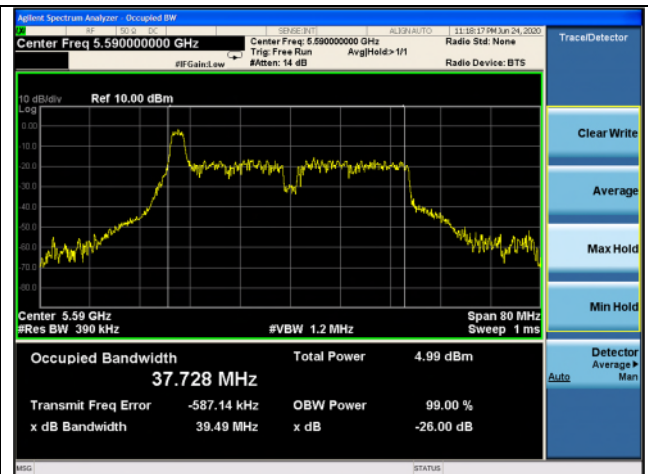

Low channel

High channel

802.11ax\_HE40 Band 2C\_26T\_0 RU

Ant.1

Ant.2

Low channel

Middle channel

High channel