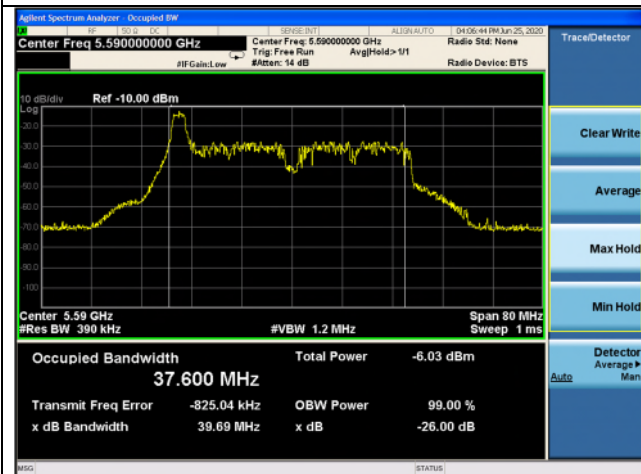

Low channel

High channel

802.11ax\_HE40 Band 2C\_26T\_0 RU

Ant.1

Ant.2

Low channel

Middle channel

High channel