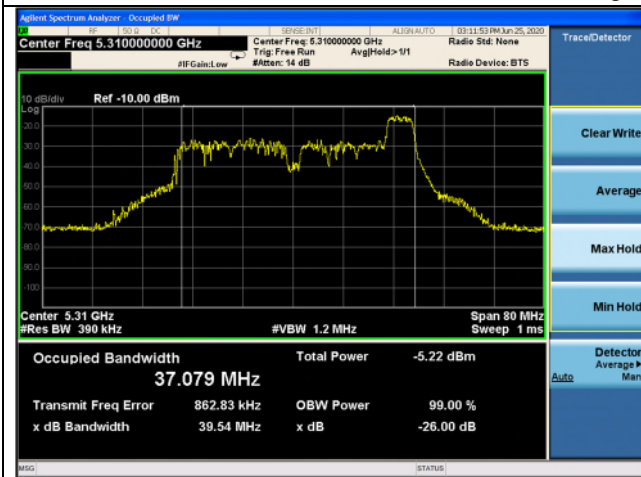

High channel