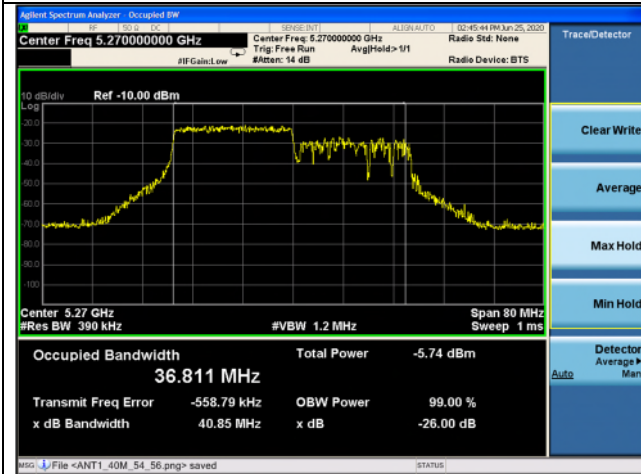

Ant.2

Low channel

High channel

802.11ax\_HE40 Band 2A\_242T\_61 RU

Ant.1

Ant.2

Low channel

High channel