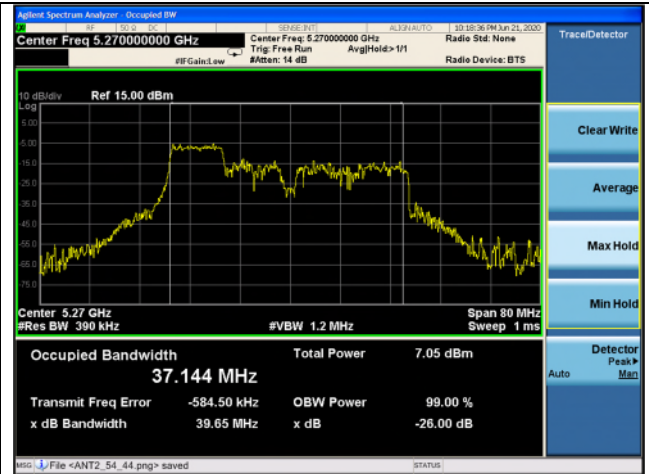

Ant.1

Ant.2

Low channel

High channel

802.11ax\_HE40 Band 2A\_106T\_53 RU

Ant.1

Ant.2

Low channel