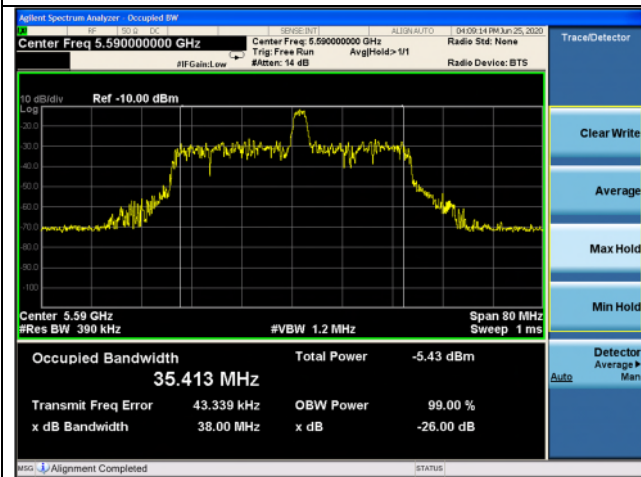

802.11ax\_HE40 Band 2C\_26T\_9 RU

Ant.1

Ant.2

Low channel

Middle channel

High channel

802.11ax\_HE40 Band 2C\_26T\_17 RU

Ant.1

Ant.2

Low channel

Middle channel

High channel