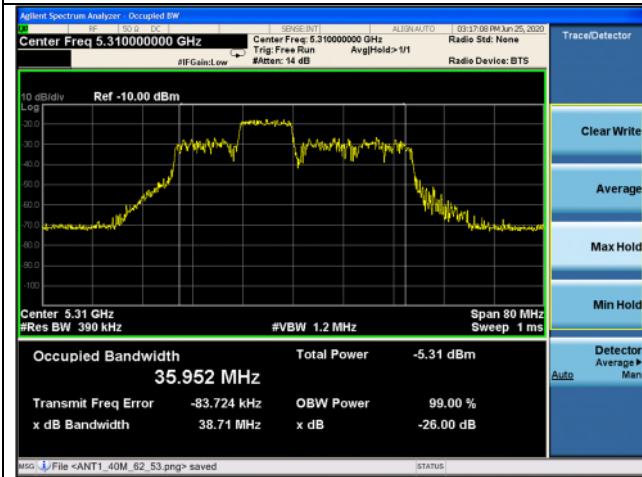

High channel

802.11ax\_HE40 Band 2A\_106T\_54 RU

Ant.1

Ant.2

Low channel

High channel

802.11ax\_HE40 Band 2A\_106T\_56 RU

Ant.1