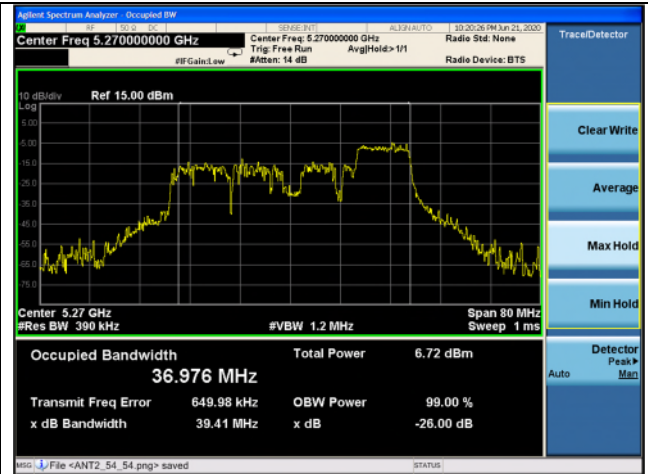

802.11ax_HE40 Band 2A_106T_56 RU

Ant.2

Low channel