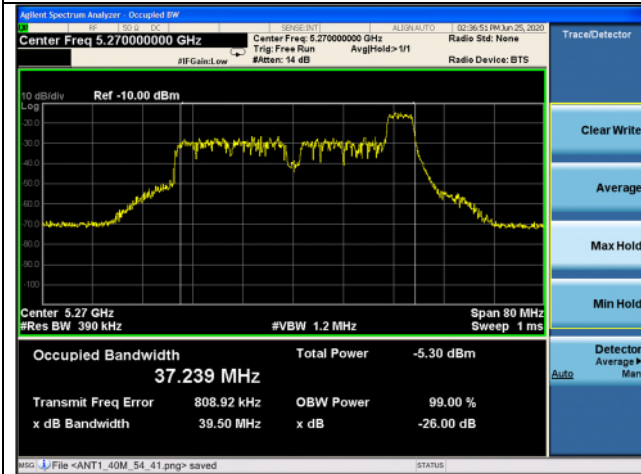

802.11ax_HE40 Band 2A_52T_44 RU

Ant.1

Low channel