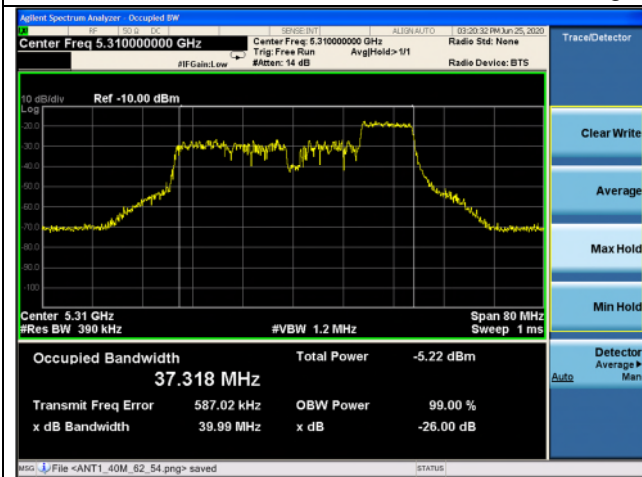

High channel