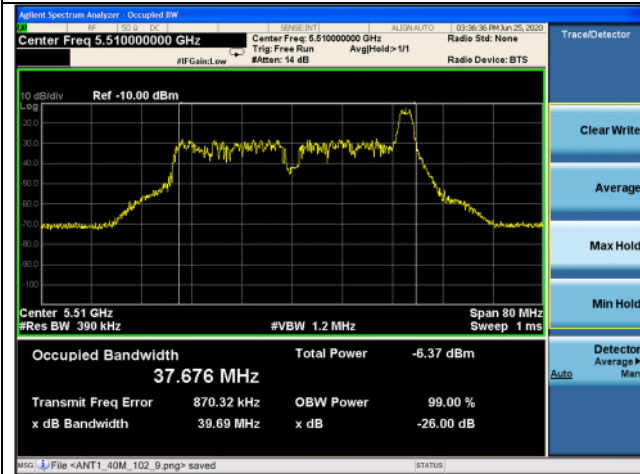

802.11ax\_HE40 Band 2C\_26T\_9 RU

Ant.1

Ant.2

Low channel

Middle channel

High channel

802.11ax\_HE40 Band 2C\_26T\_17 RU

Ant.1

Ant.2

Low channel

Middle channel

High channel