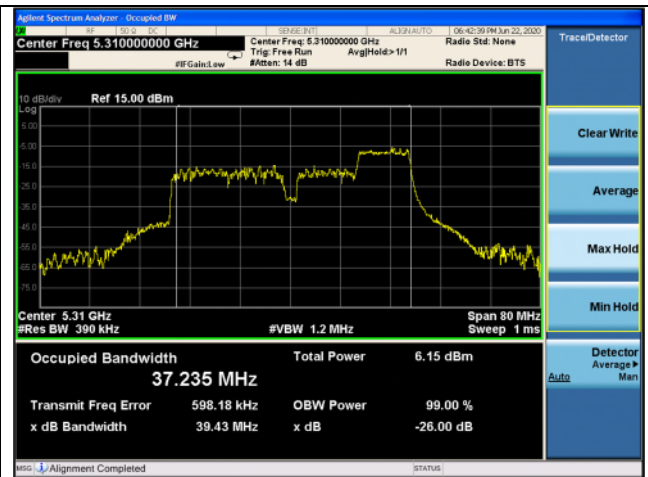

High channel