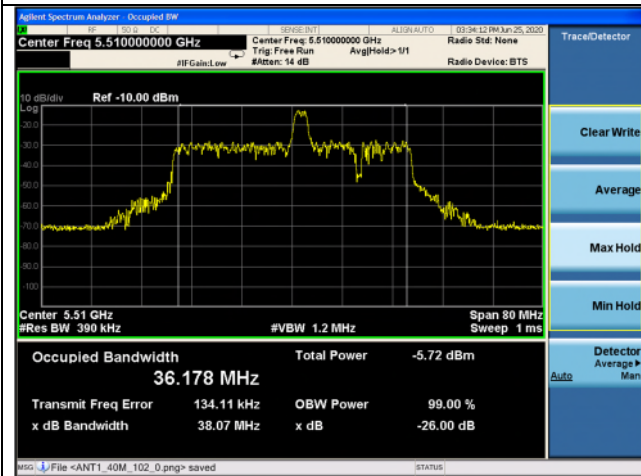

802.11ax_HE40 Band 2C_26T_9 RU

Ant.1

Low channel