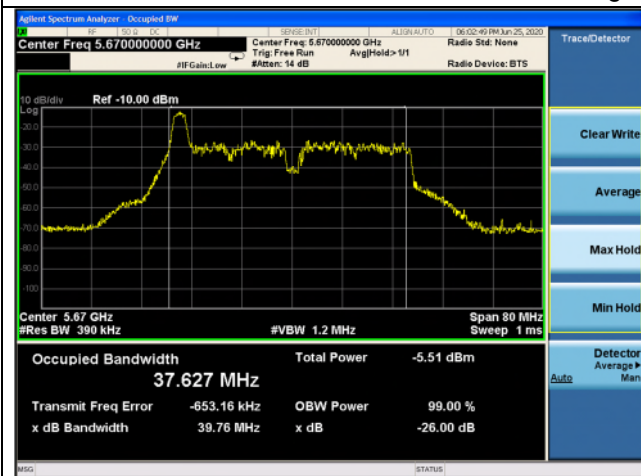

Low channel

High channel

802.11ax\_HE40 Band 2C\_26T\_0 RU

Ant.1

Ant.2

Low channel

Middle channel

High channel