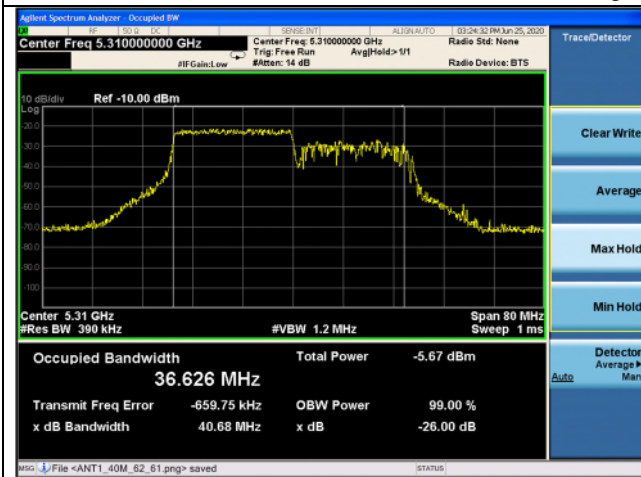

Ant.2

Low channel

High channel

802.11ax\_HE40 Band 2A\_242T\_61 RU

Ant.1

Ant.2

Low channel

High channel