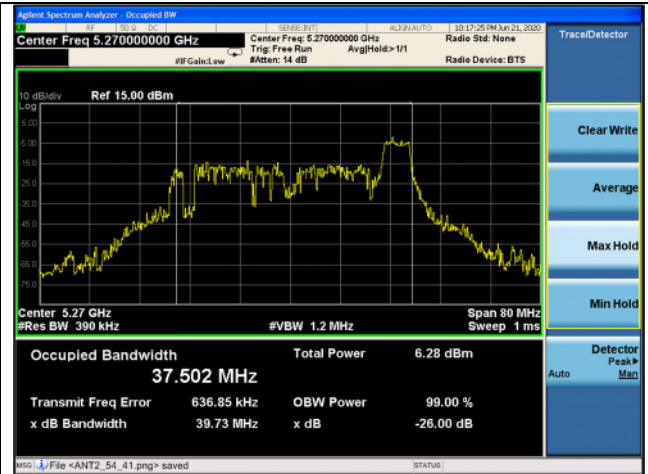

802.11ax_HE40 Band 2A_52T_44 RU

Ant.2

Low channel