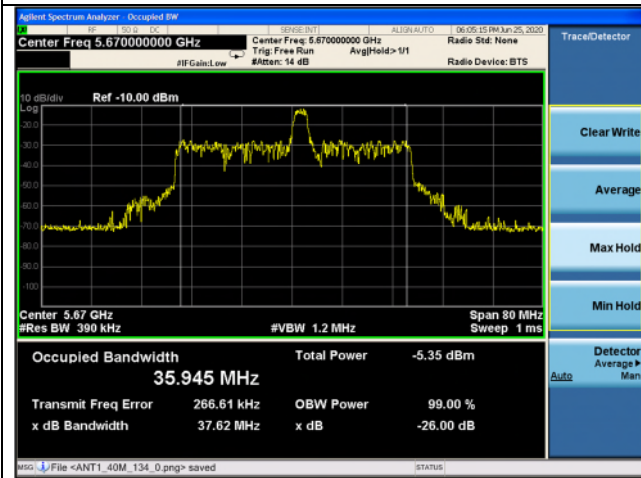

802.11ax\_HE40 Band 2C\_26T\_9 RU

Ant.1

Ant.2

Low channel

Middle channel

High channel

802.11ax\_HE40 Band 2C\_26T\_17 RU

Ant.1

Ant.2

Low channel

Middle channel

High channel