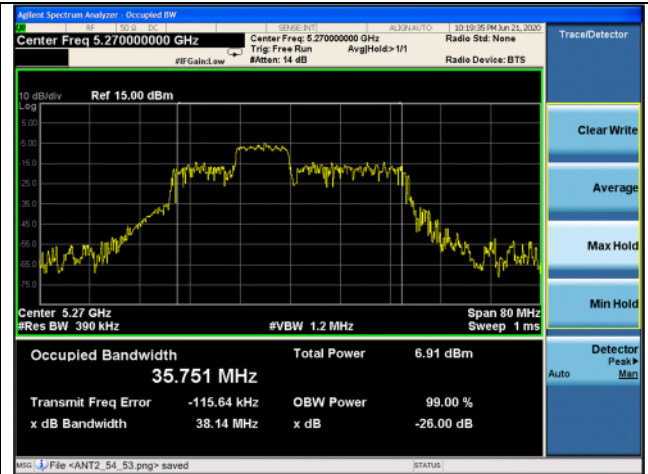

High channel

802.11ax\_HE40 Band 2A\_106T\_54 RU

Ant.1

Ant.2

Low channel

High channel

802.11ax\_HE40 Band 2A\_106T\_56 RU

Ant.1