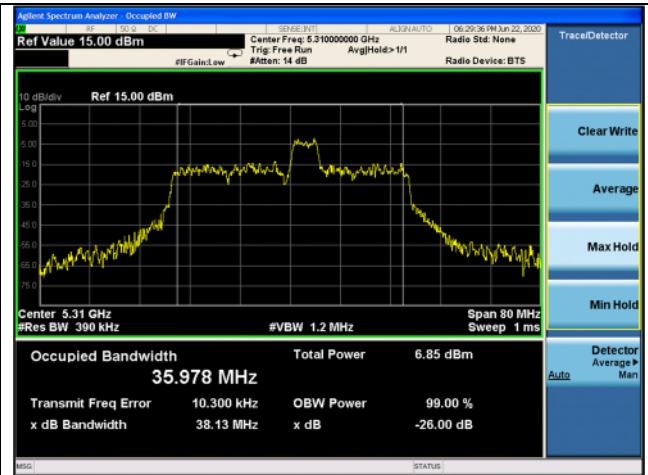

Low channel

High channel

802.11ax\_HE40 Band 2A\_52T\_41 RU

Ant.1

Ant.2

Low channel

High channel

802.11ax\_HE40 Band 2A\_52T\_44 RU