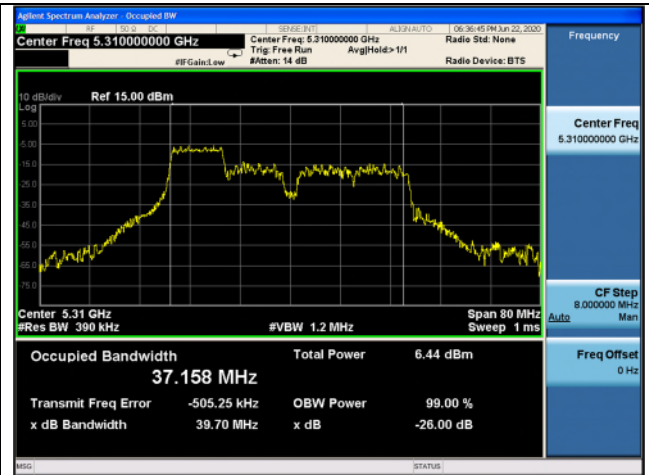

High channel