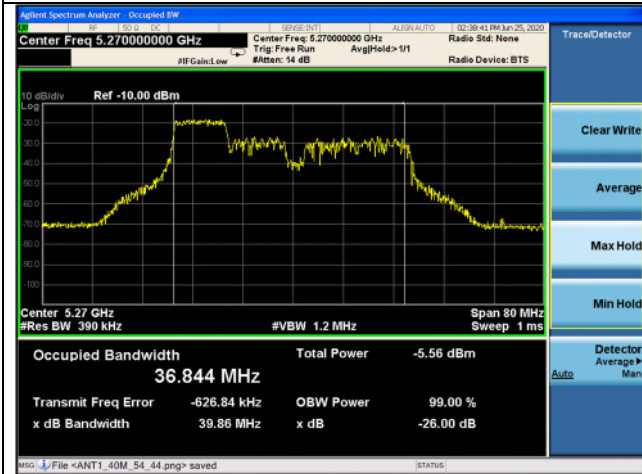

Ant.1

Ant.2

Low channel

High channel

802.11ax\_HE40 Band 2A\_106T\_53 RU

Ant.1

Ant.2

Low channel