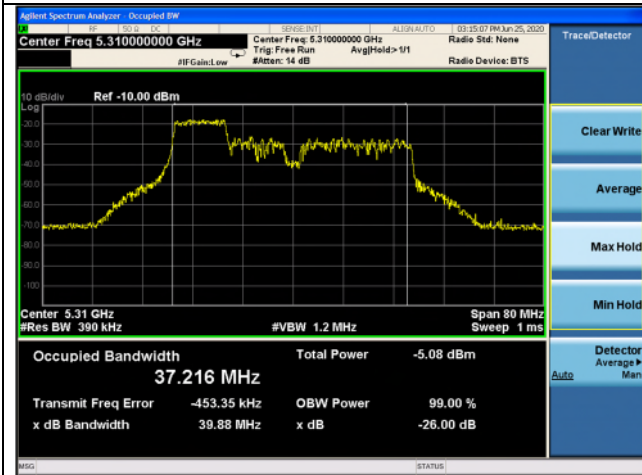

High channel