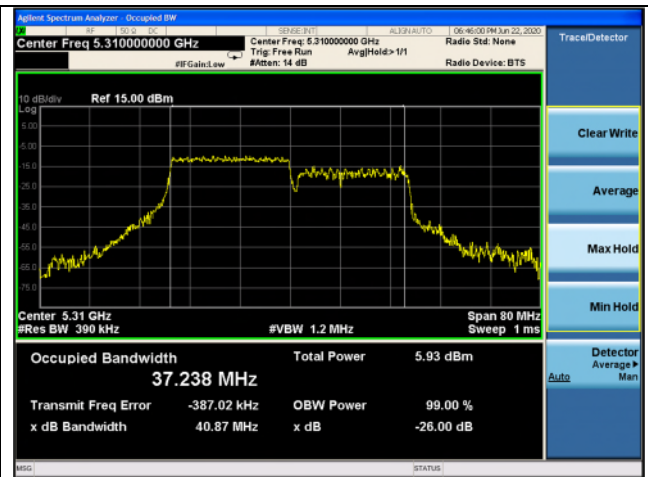

Ant.2

Low channel

High channel

802.11ax\_HE40 Band 2A\_242T\_61 RU

Ant.1

Ant.2

Low channel

High channel