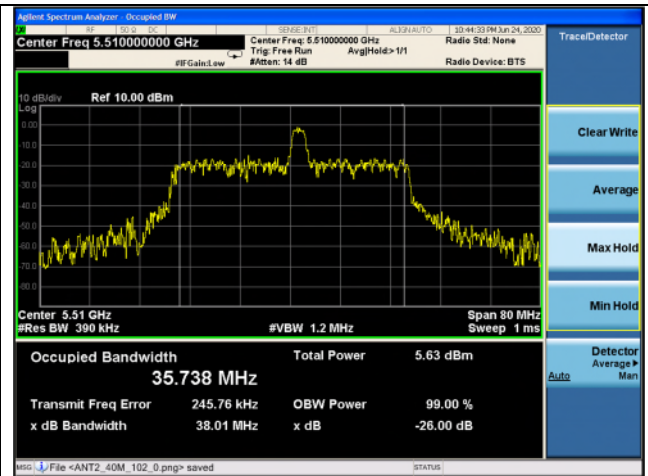

802.11ax_HE40 Band 2C_26T_9 RU

Ant.2

Low channel