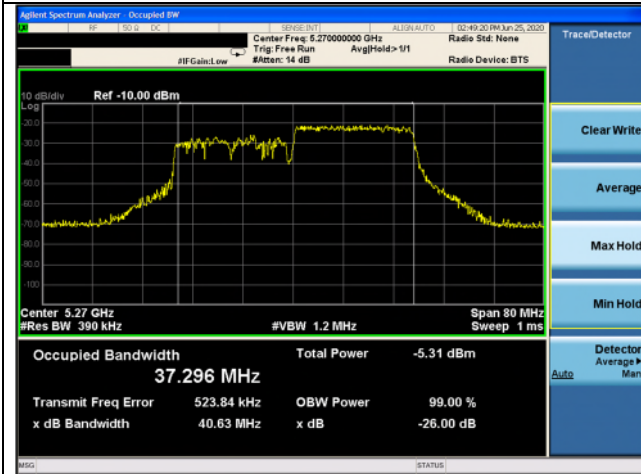

802.11ax_HE40 Band 2A_242T_62 RU

Ant.1

Low channel