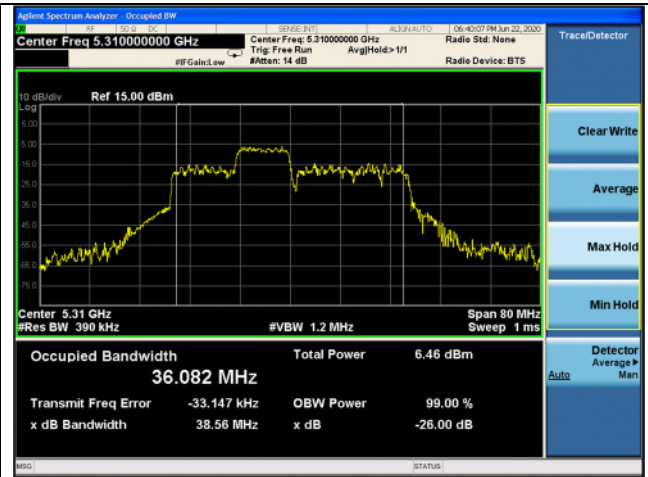

High channel

802.11ax\_HE40 Band 2A\_106T\_54 RU

Ant.1

Ant.2

Low channel

High channel

802.11ax\_HE40 Band 2A\_106T\_56 RU

Ant.1