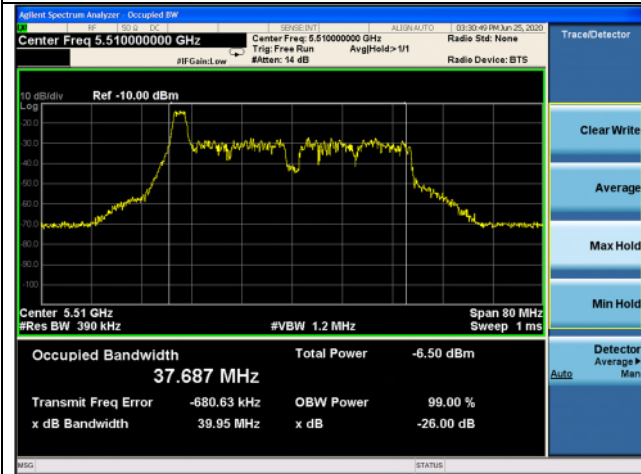

Low channel

High channel

802.11ax\_HE40 Band 2C\_26T\_0 RU

Ant.1

Ant.2

Low channel

Middle channel

High channel