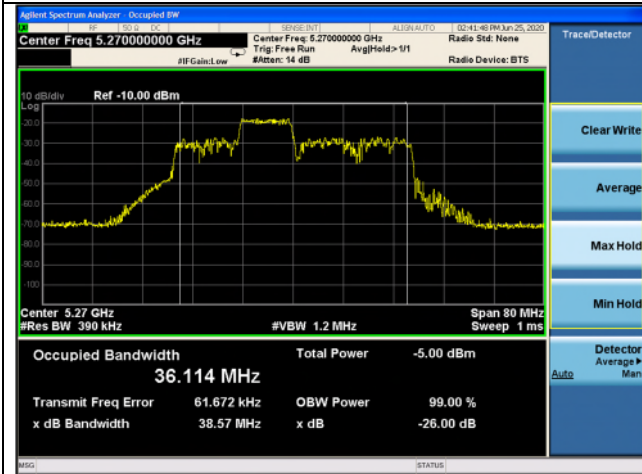

High channel

802.11ax\_HE40 Band 2A\_106T\_54 RU

Ant.1

Ant.2

Low channel

High channel

802.11ax\_HE40 Band 2A\_106T\_56 RU

Ant.1