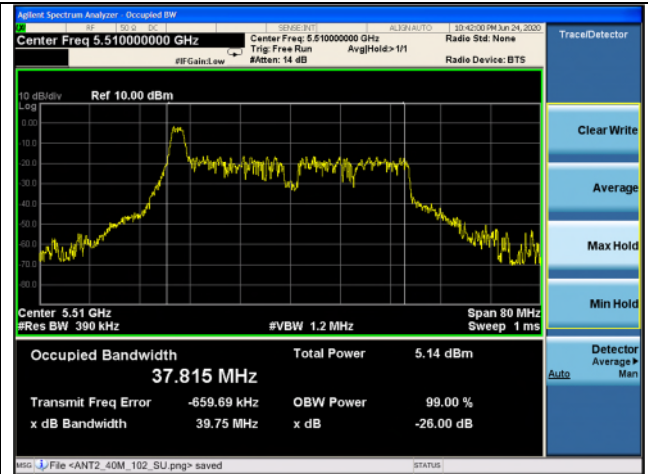

Low channel

High channel

802.11ax\_HE40 Band 2C\_26T\_0 RU

Ant.1

Ant.2

Low channel

Middle channel

High channel