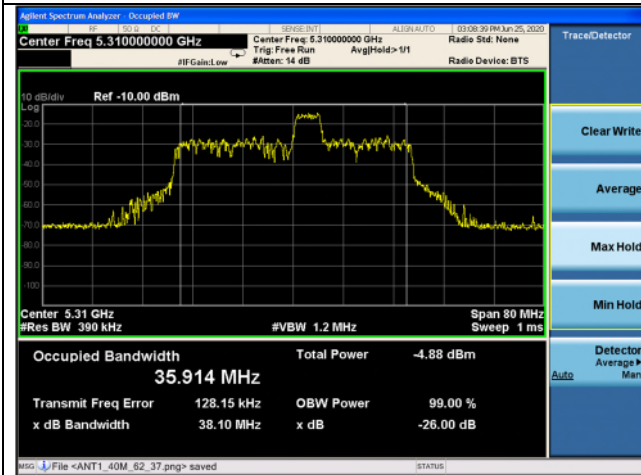

Low channel

High channel

802.11ax\_HE40 Band 2A\_52T\_41 RU

Ant.1

Ant.2

Low channel

High channel

802.11ax\_HE40 Band 2A\_52T\_44 RU