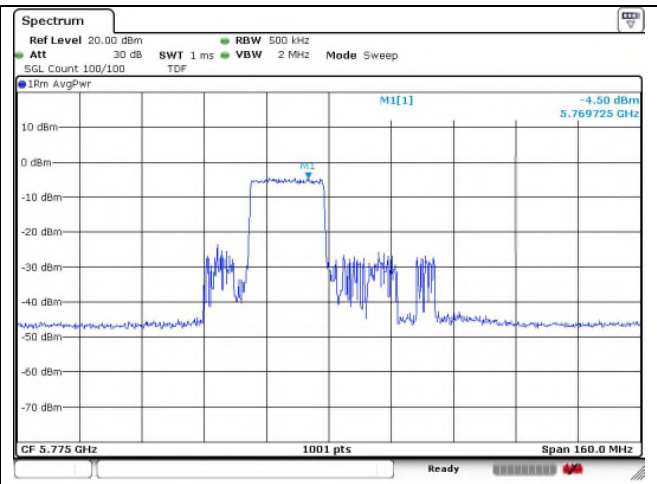

802.11ax_HE80 Band 3_Middle channel 242T

Ant.1

Ant.2

61 RU

62 RU

64 RU

802.11ax_HE80 Band 3_Middle channel_242T

Ant.1