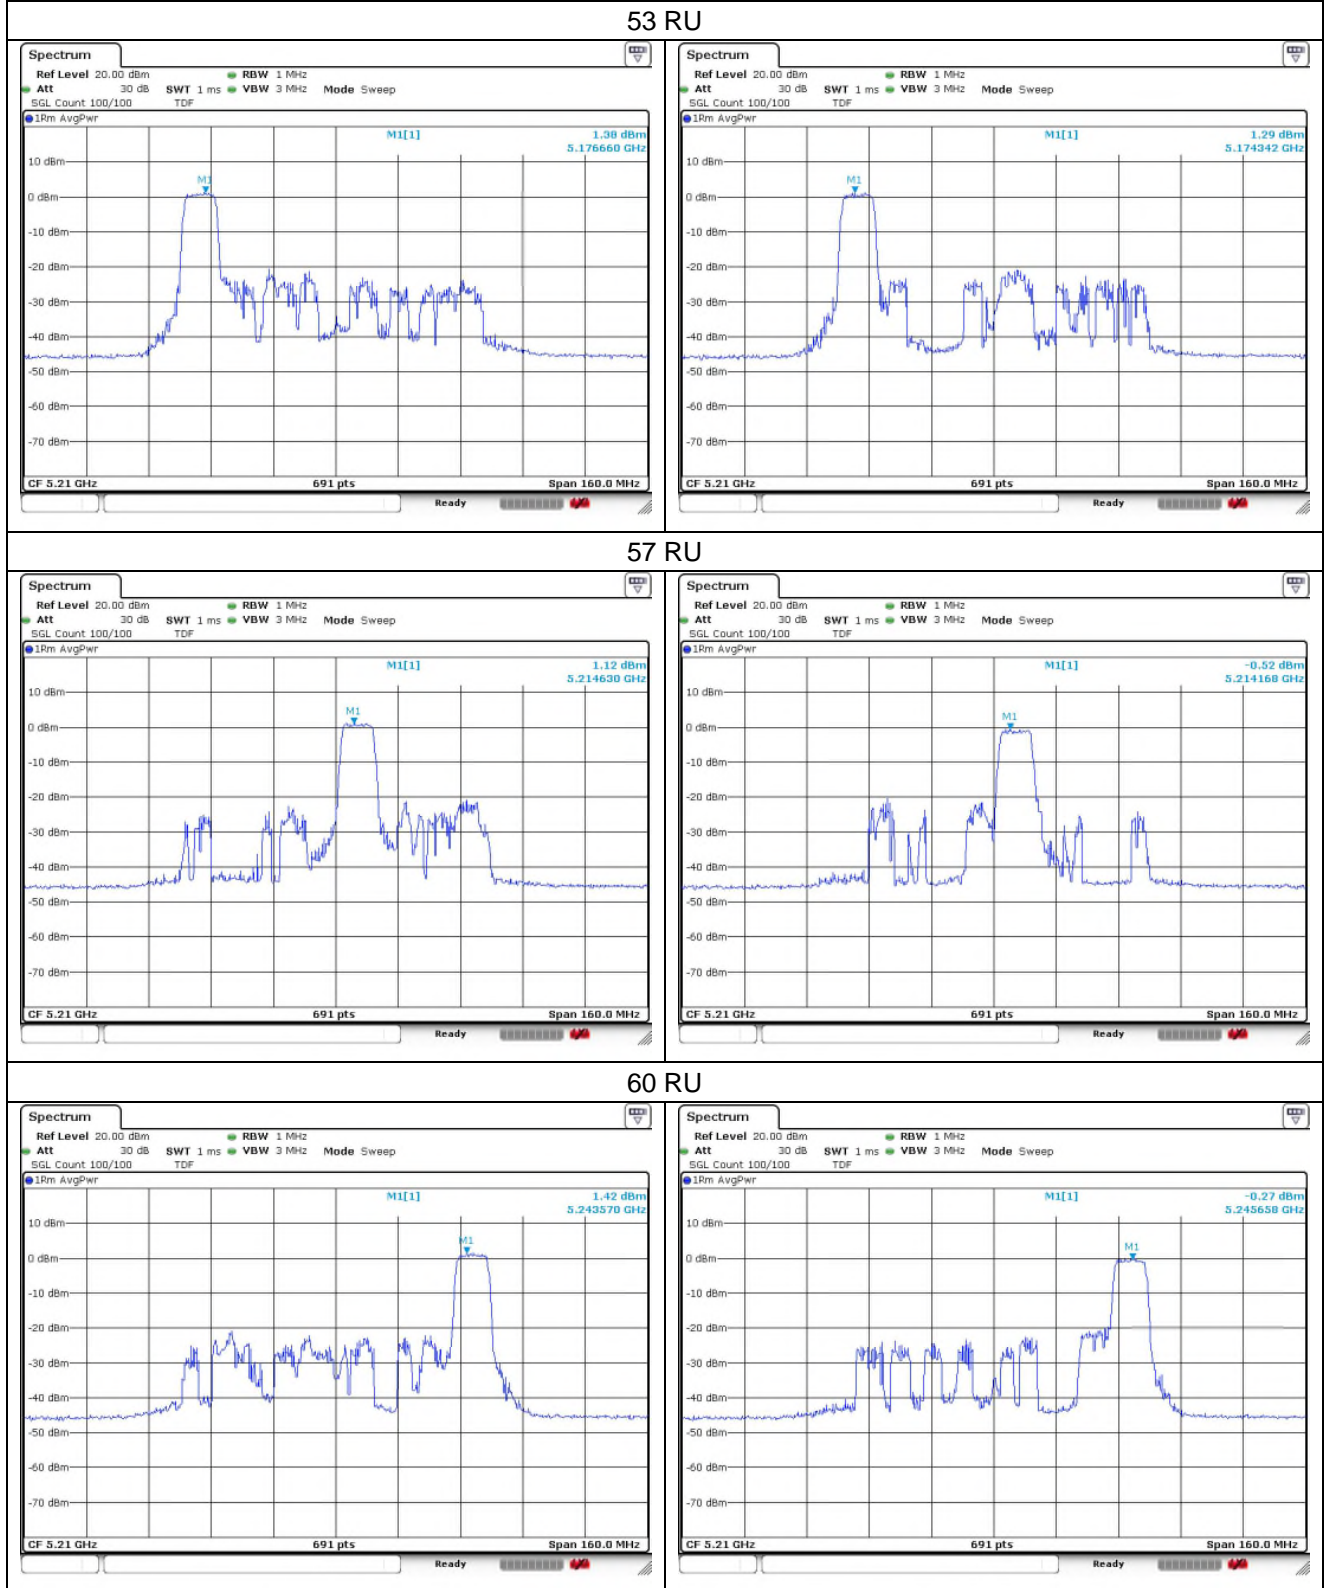

802.11ax_HE80 Band 1_Middle channel_106T

Ant.1

Ant.2