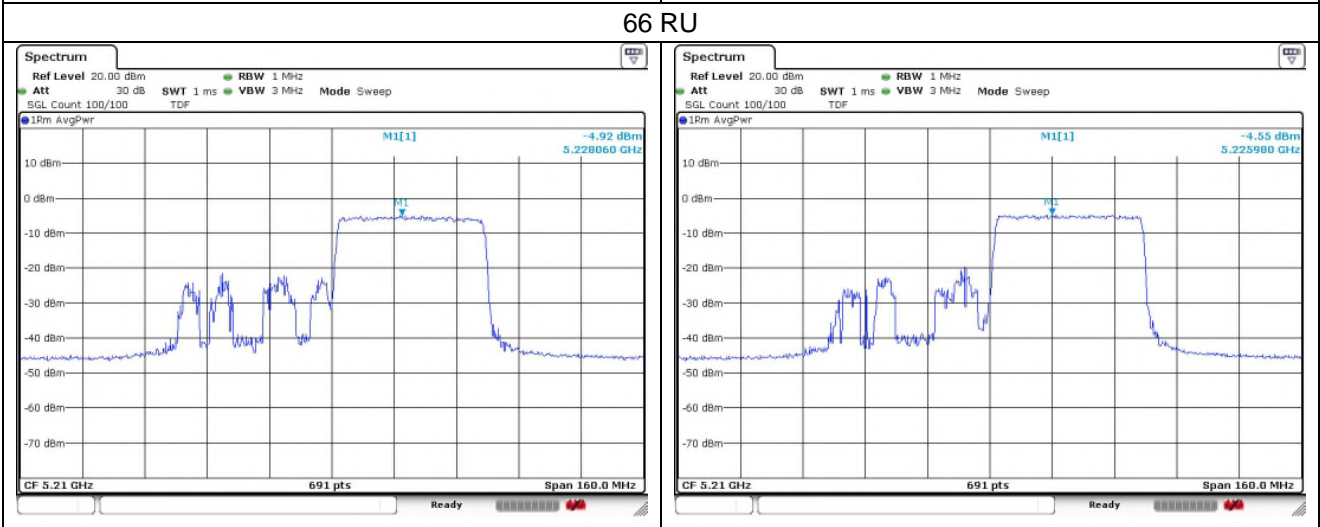

802.11ax_HE80 Band 1_Middle channel_242T

Ant.1

Ant.2

65 RU

66 RU

802.11ax_HE80 Band 1_Middle channel_SU

Ant.1

Ant.2