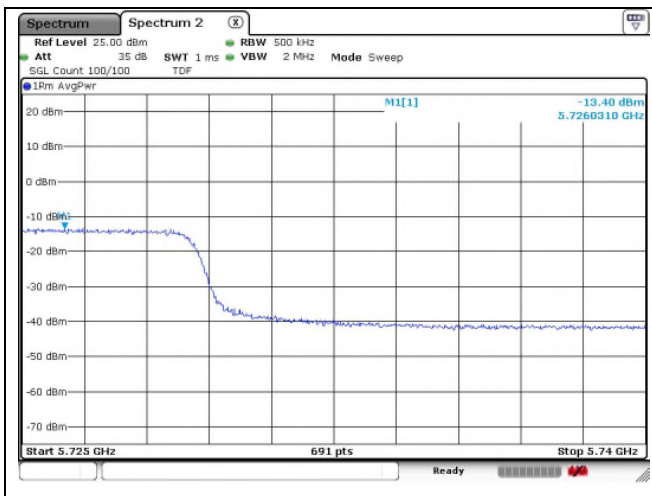

Ant.1

Ant.2

802.11ax_HE80 Band 3_Straddle channel_SU

Ant.1

Ant.2

- MIMO

802.11ax_HE80 Band 1_Middle channel_26T

Ant.1