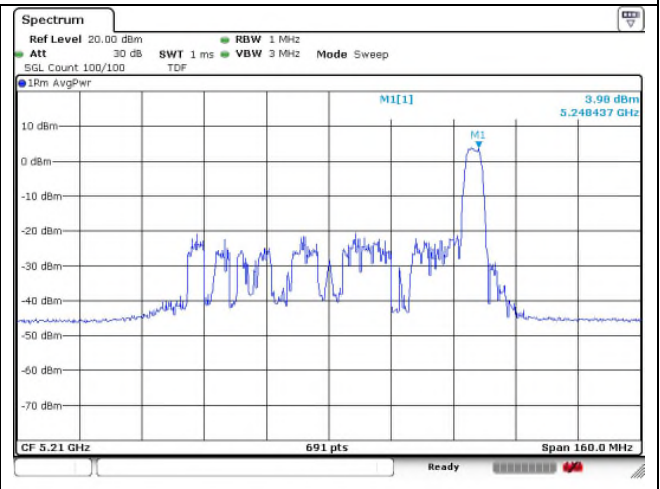

Ant.2

802.11ax_HE80 Band 1_Middle channel_52T

Ant.1

Ant.2

37 RU

45 RU

52 RU

802.11ax_HE80 Band 1_Middle channel_106T