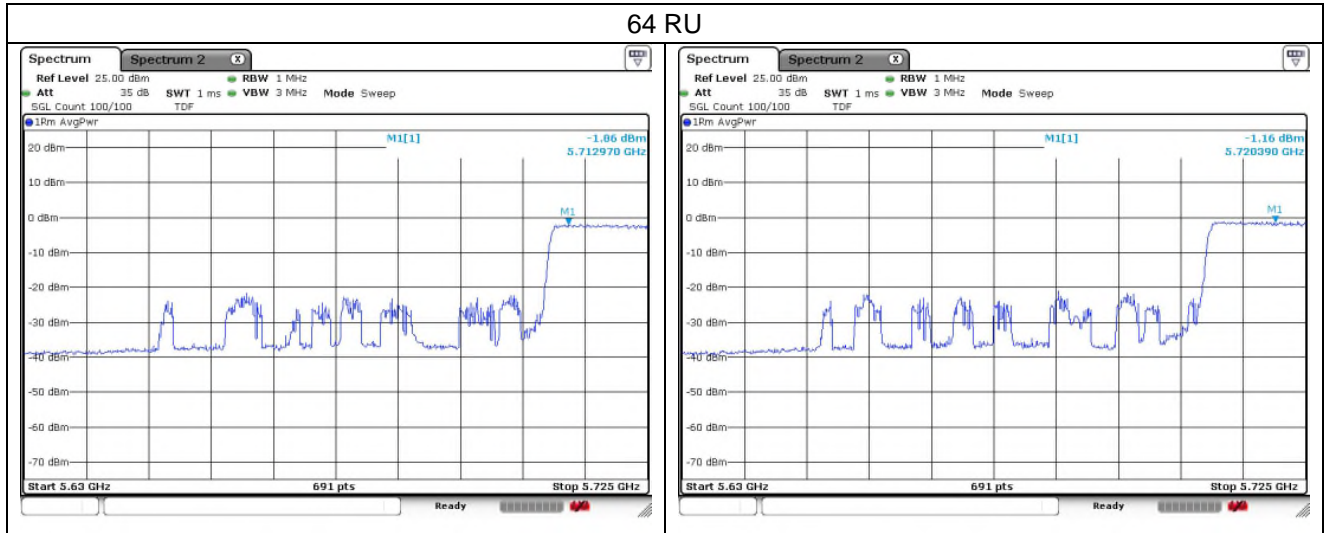

802.11ax_HE80 Band 2C_Straddle channel_242T

Ant.1

Ant.2