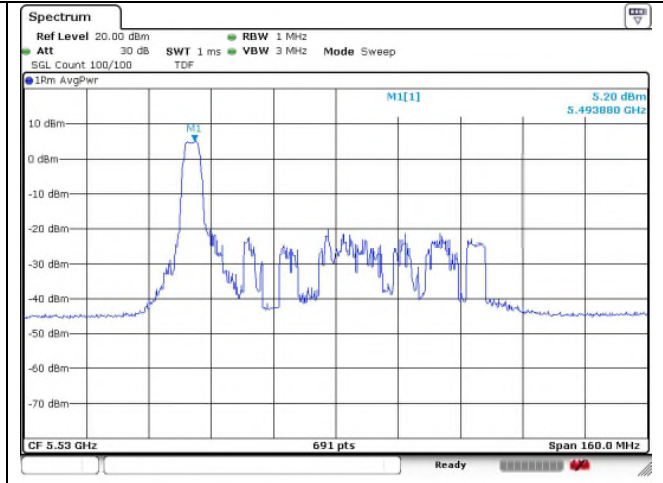

802.11ax_HE80 Band 2C_Low channel_52T

Ant.2

37 RU