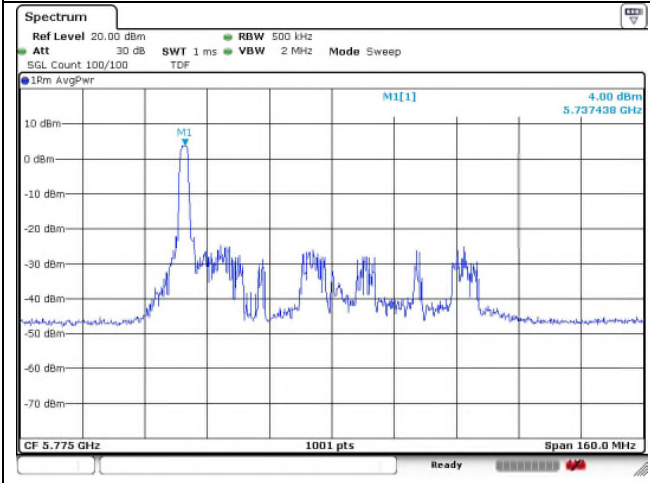

802.11ax_HE80 Band 3_Middle channel 26T

Ant.1

0 RU