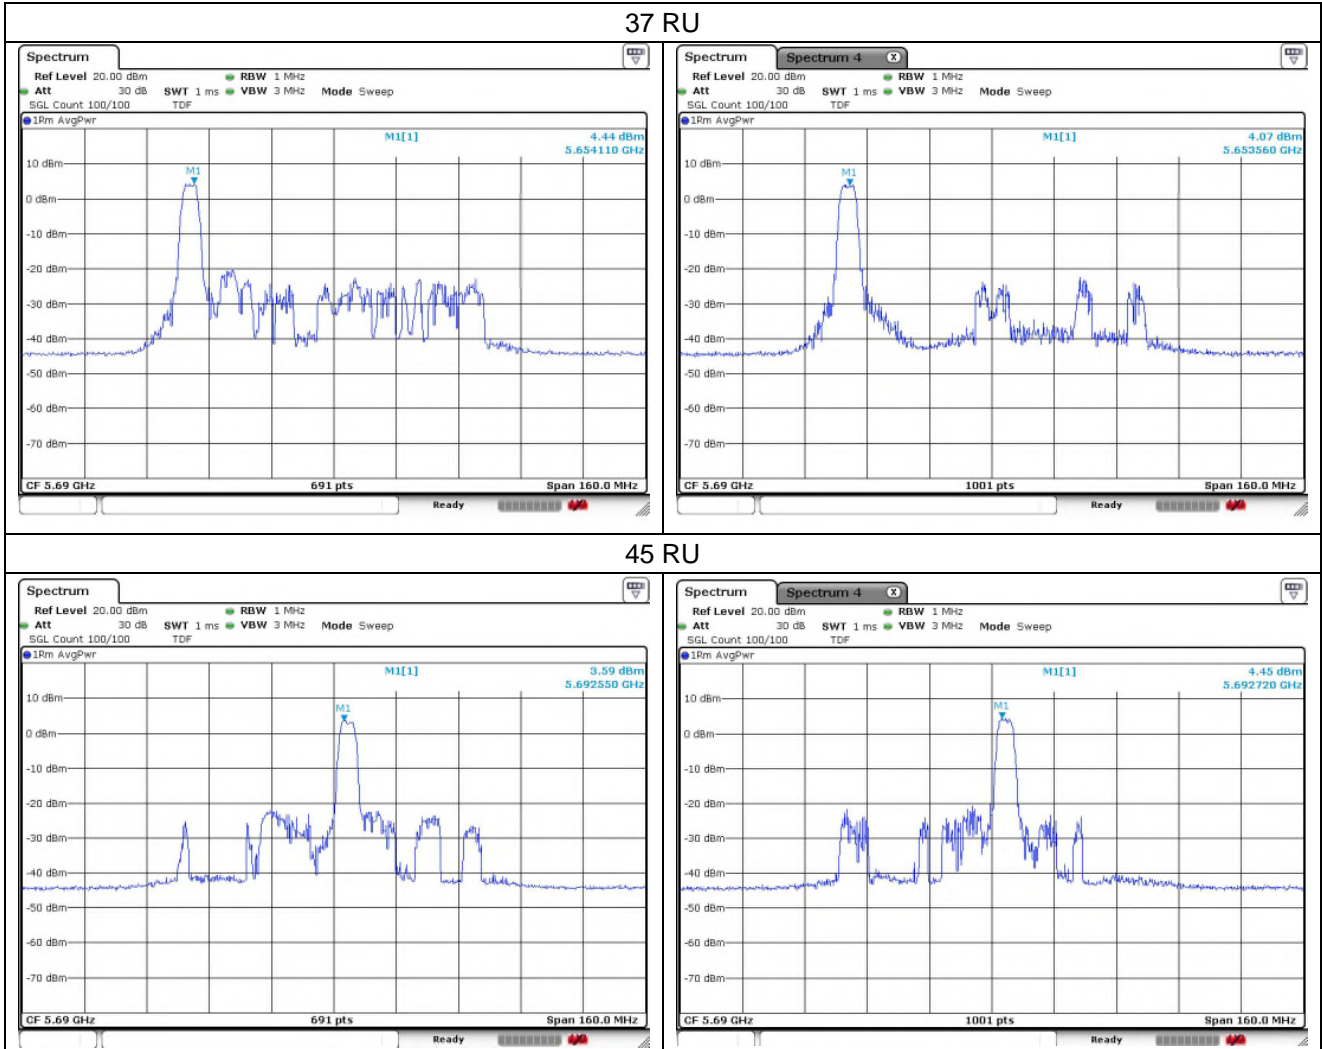

802.11ax_HE80 Band 2C_Straddle channel_52T

Ant.1

Ant.2