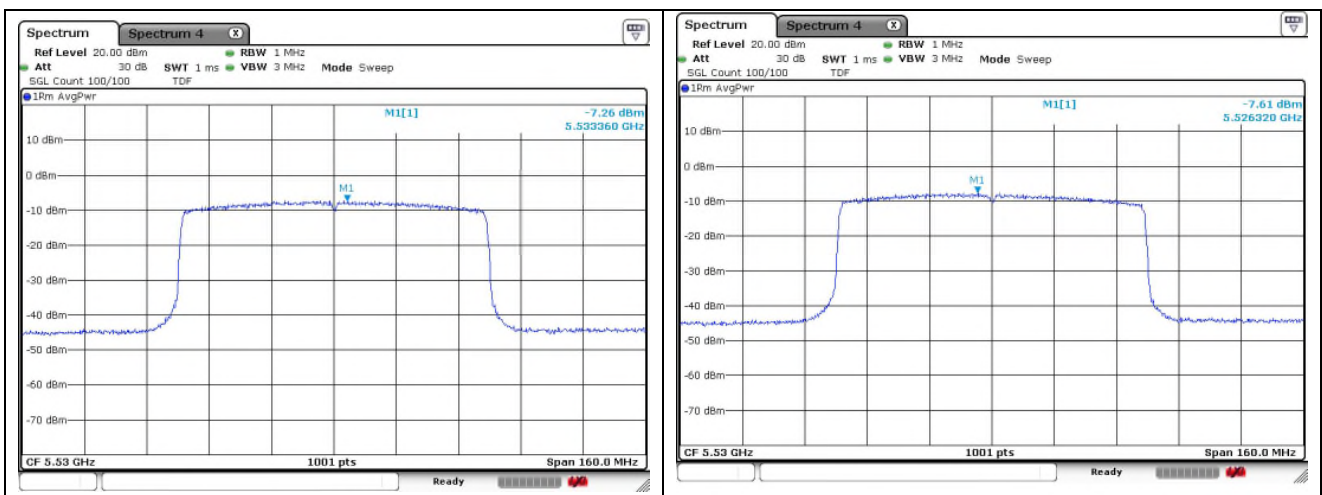

Ant.2

65 RU

66 RU

802.11ax_HE80 Band 2C_Low channel_SU

Ant.1

Ant.2

802.11ax_HE80 Band 2C_High channel 26T

Ant.1