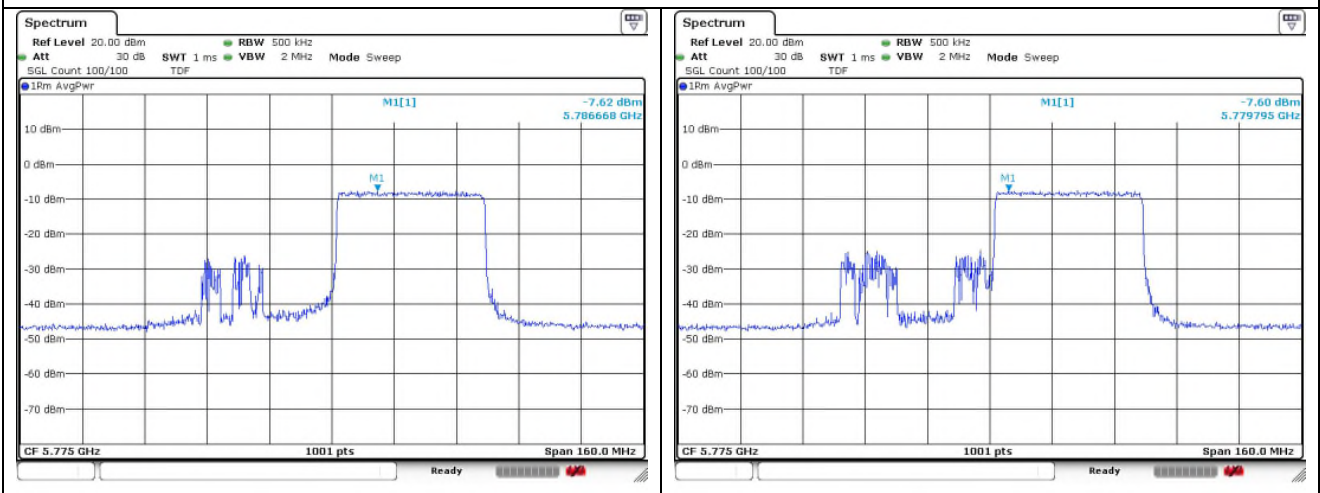

802.11ax_HE80 Band 3_Middle channel_242T

65 RU

66 RU

802.11ax_HE80 Band 3_Middle channel_SU