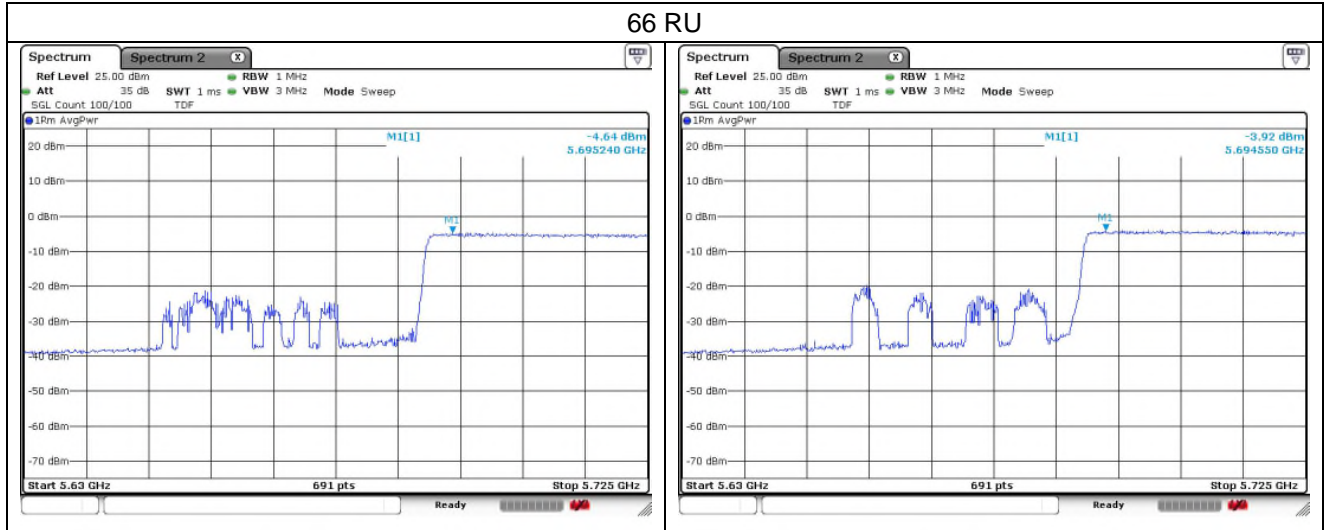

802.11ax_HE80 Band 2C_Straddle channel_484T

Ant.1

Ant.2