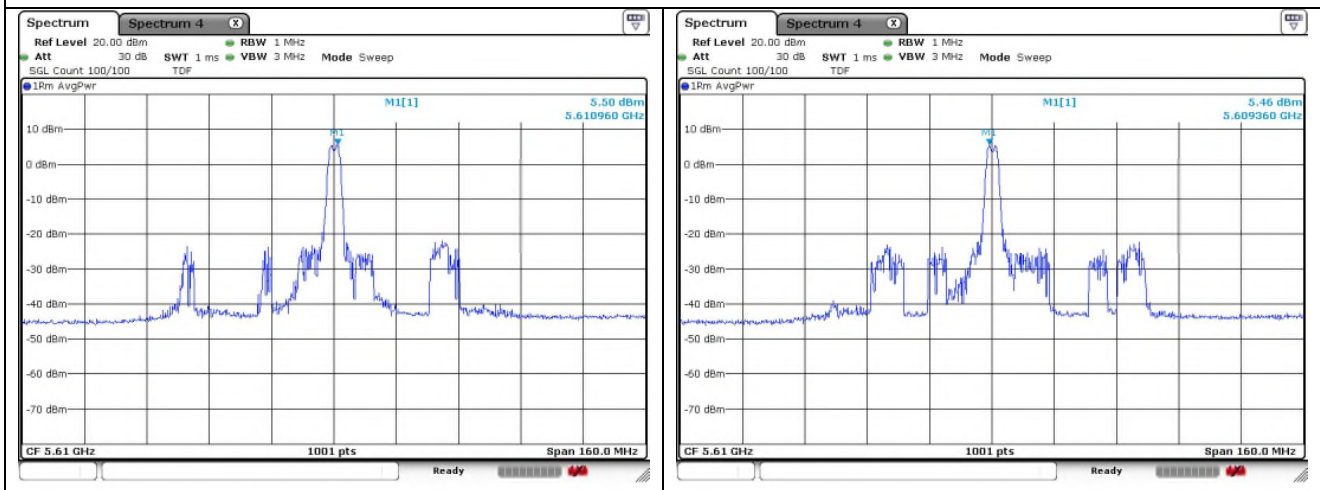

802.11ax_HE80 Band 2C_High channel 26T

0 RU

18 RU

36 RU