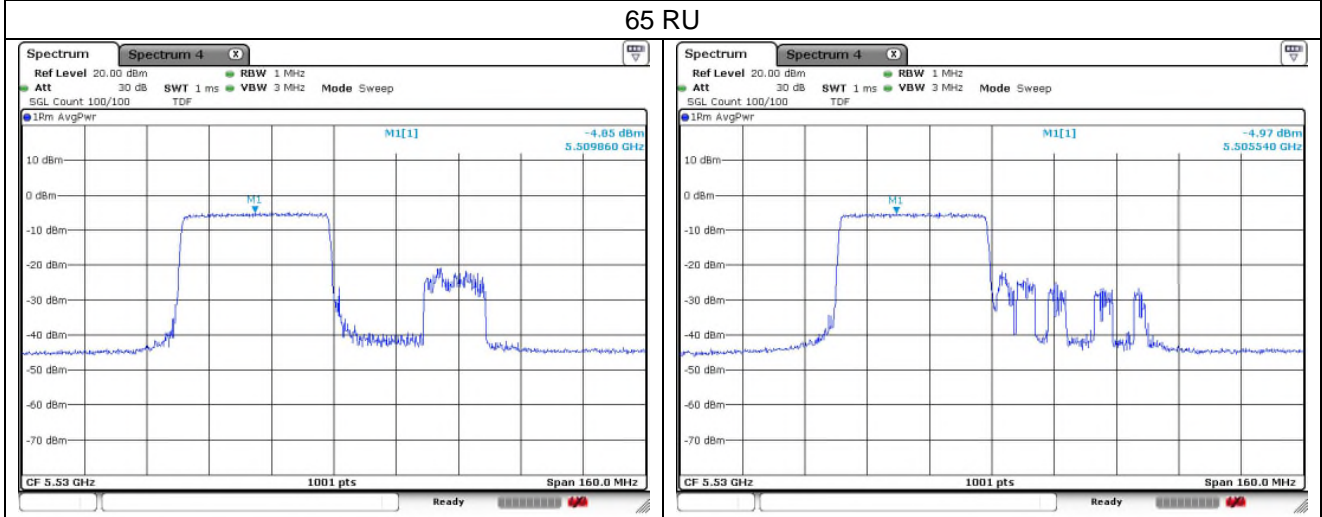

802.11ax_HE80 Band 2C_Low channel_242T

Ant.1

Ant.2

65 RU