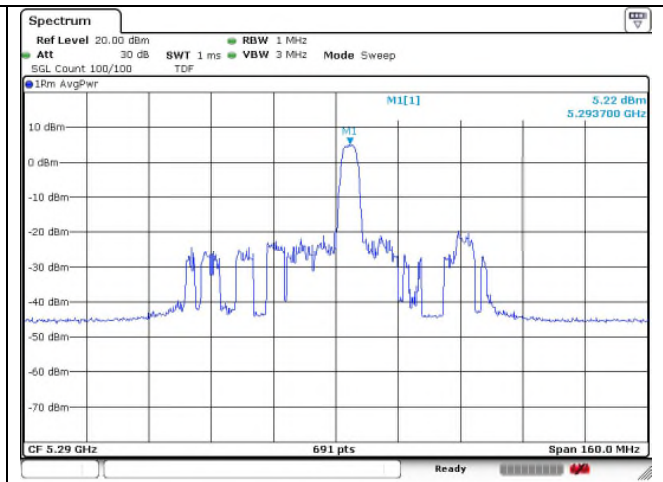

802.11ax_HE80 Band 2A_Middle channel_52T

45 RU