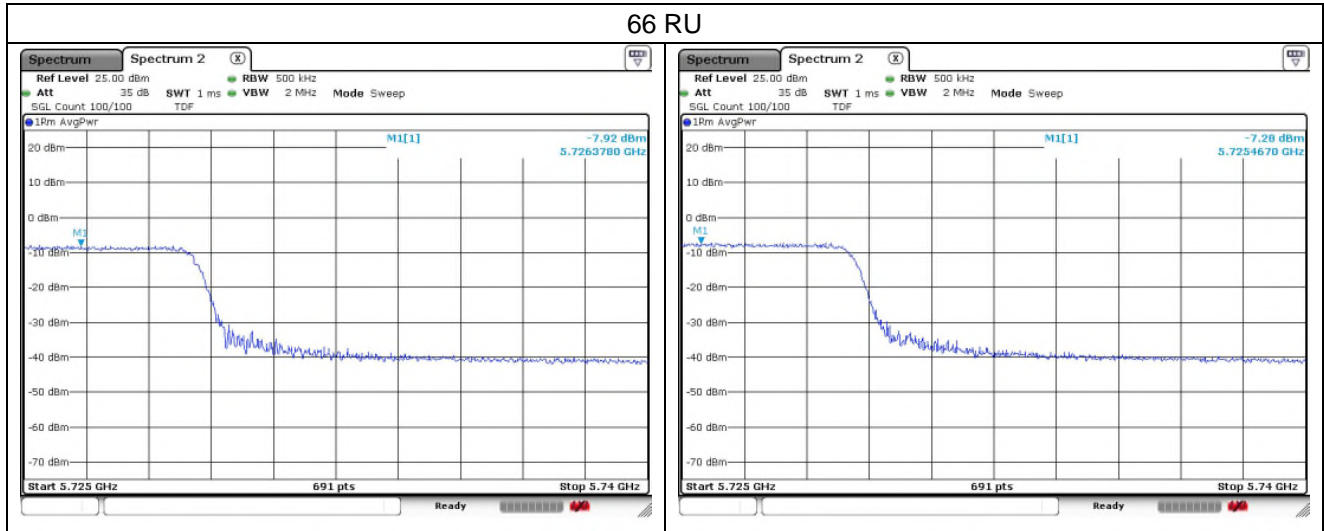

65 RU

802.11ax_HE80 Band 2C_Straddle channel_484T

Ant.1

Ant.2

802.11ax_HE80 Band 3_Straddle channel_484T

Ant.1

Ant.2

802.11ax_HE80 Band 2C_Straddle channel_SU