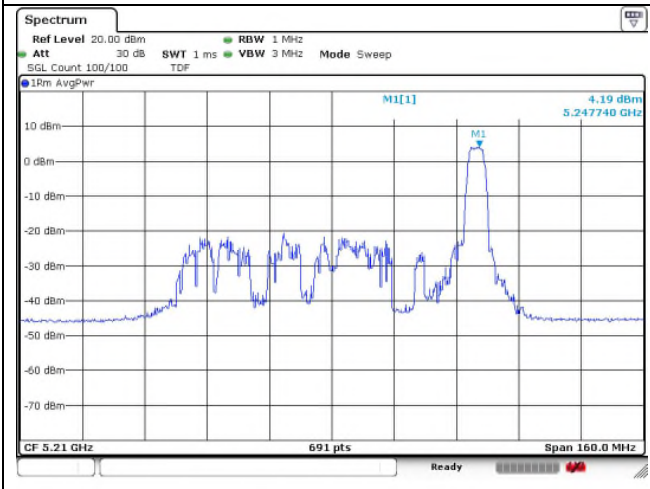

Ant.2

802.11ax_HE80 Band 1_Middle channel_52T

Ant.1

Ant.2

37 RU

45 RU

52 RU

802.11ax_HE80 Band 1_Middle channel_106T