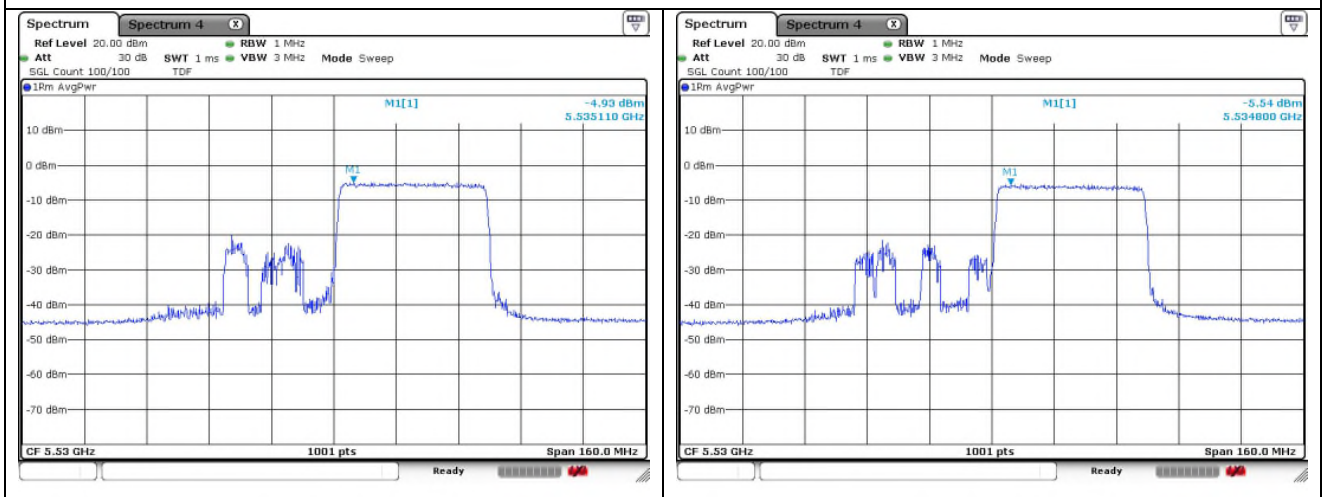

802.11ax_HE80 Band 2C_Low channel_242T

65 RU

66 RU

802.11ax_HE80 Band 2C_Low channel_SU