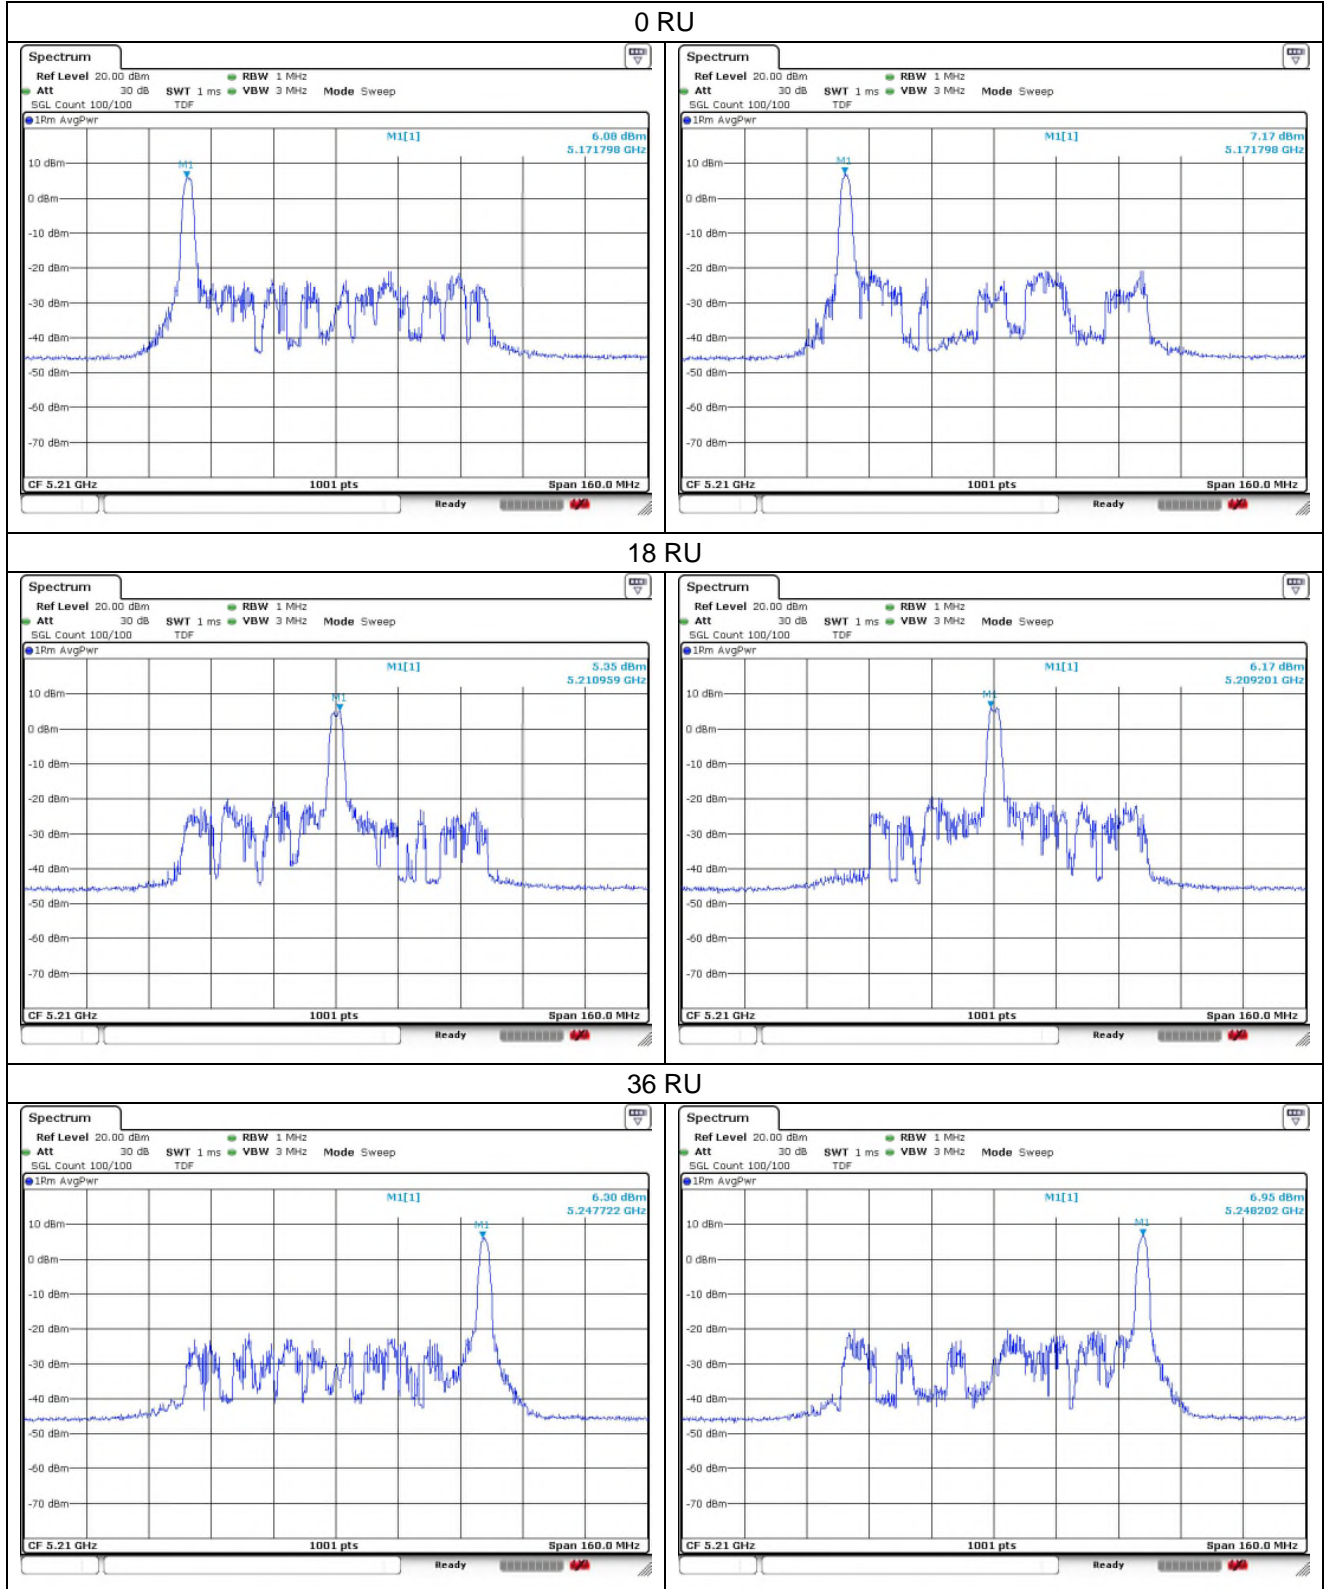

- MIMO

802.11ax_HE80 Band 1_Middle channel_26T

Ant.1

Ant.2