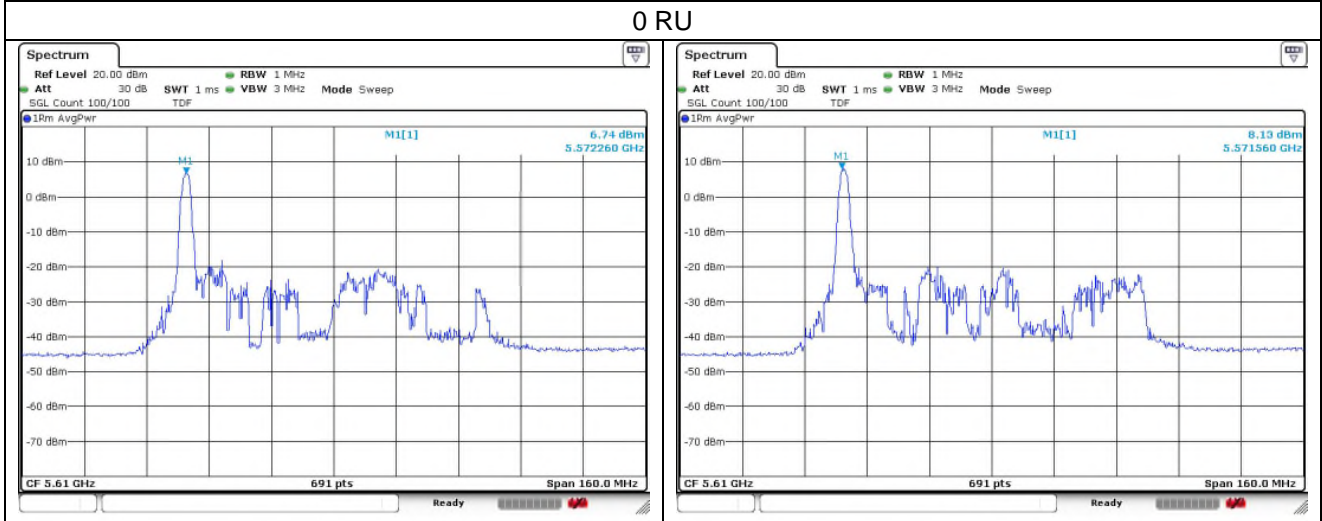

802.11ax_HE80 Band 2C_High channel_26T

Ant.1

Ant.2

0 RU