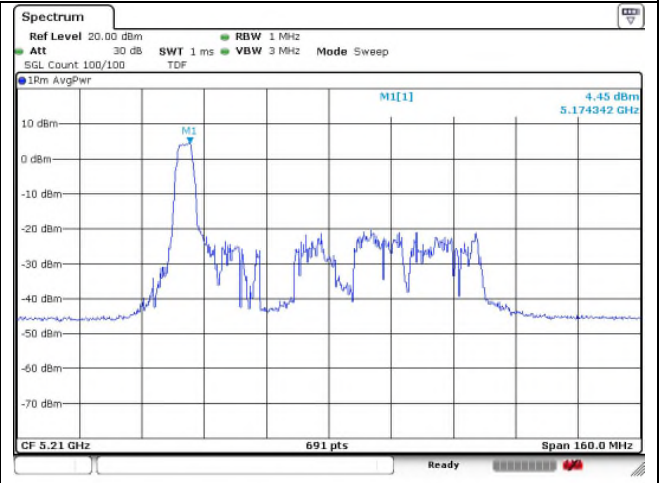

Ant.2

802.11ax_HE80 Band 1_Middle channel_52T

Ant.1

Ant.2

37 RU

45 RU

52 RU

802.11ax_HE80 Band 1_Middle channel_106T