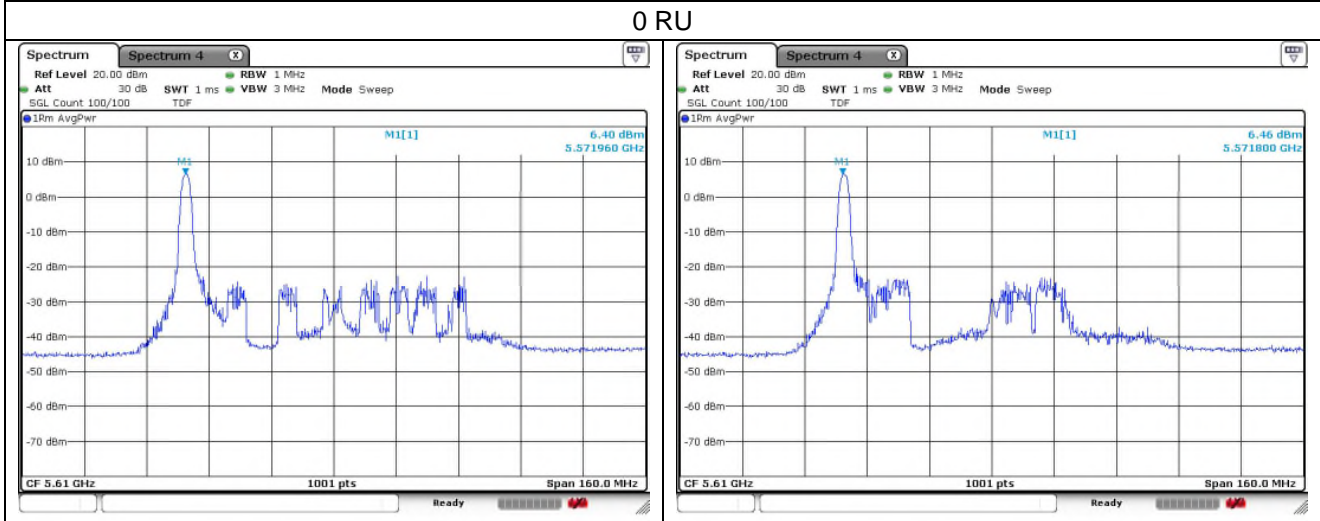

802.11ax_HE80 Band 2C_High channel 26T

Ant.1

Ant.2

0 RU