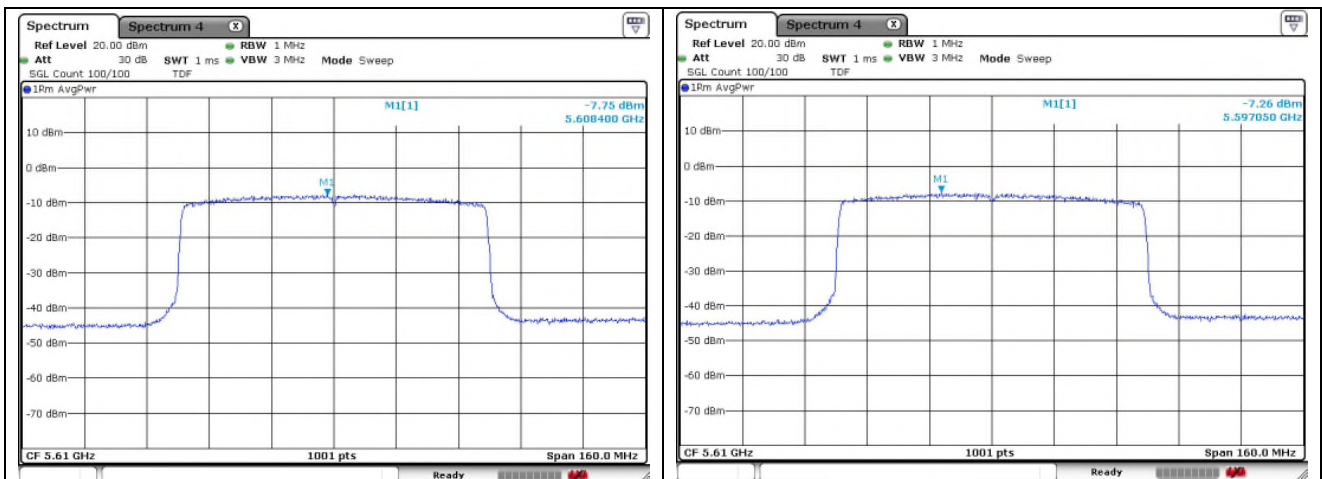

Ant.2

65 RU

66 RU

802.11ax_HE80 Band 2C_High channel_SU

Ant.1

Ant.2

802.11ax_HE80 Band 3_Middle channel 26T

Ant.1