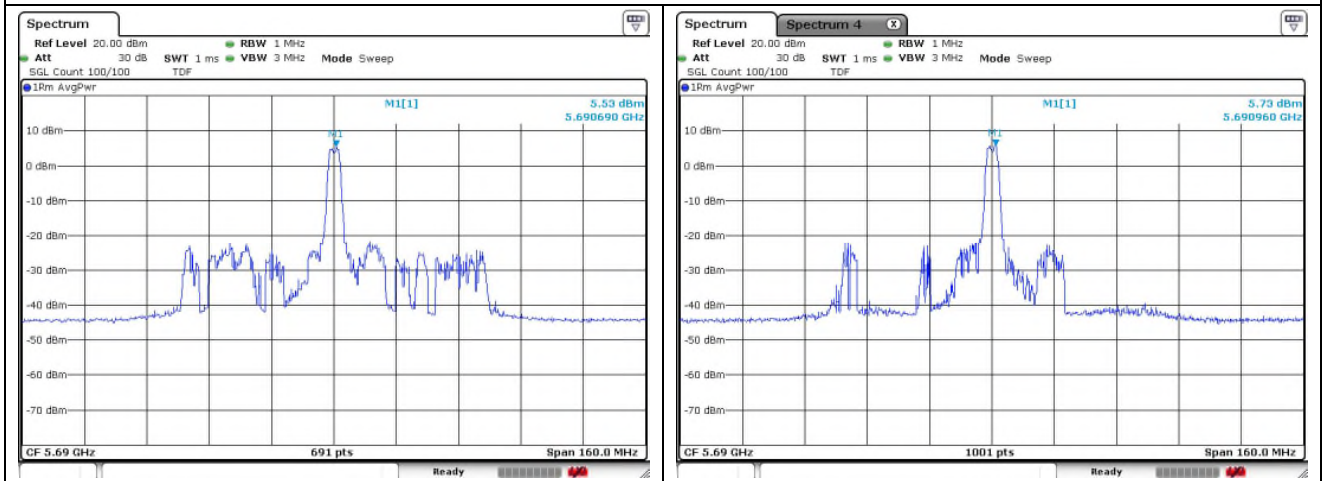

802.11ax_HE80 Band 2C_Straddle channel_26T

0 RU

18 RU

802.11ax_HE80 Band 3_Straddle channel_26T

36 RU