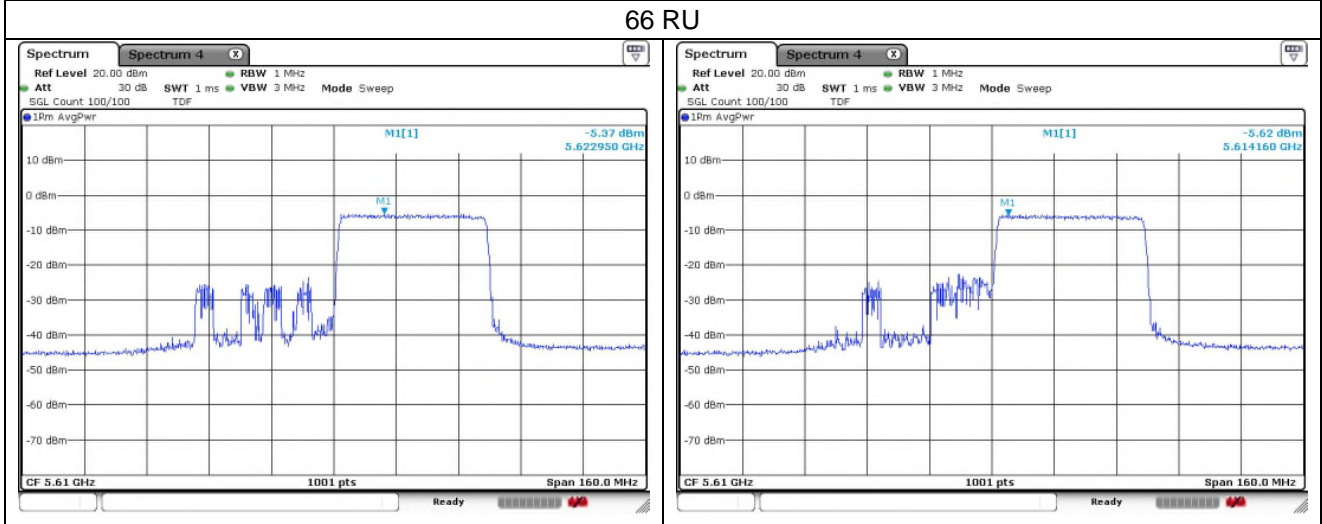

802.11ax_HE80 Band 2C_High channel_242T

65 RU

66 RU

802.11ax_HE80 Band 2C_High channel_SU