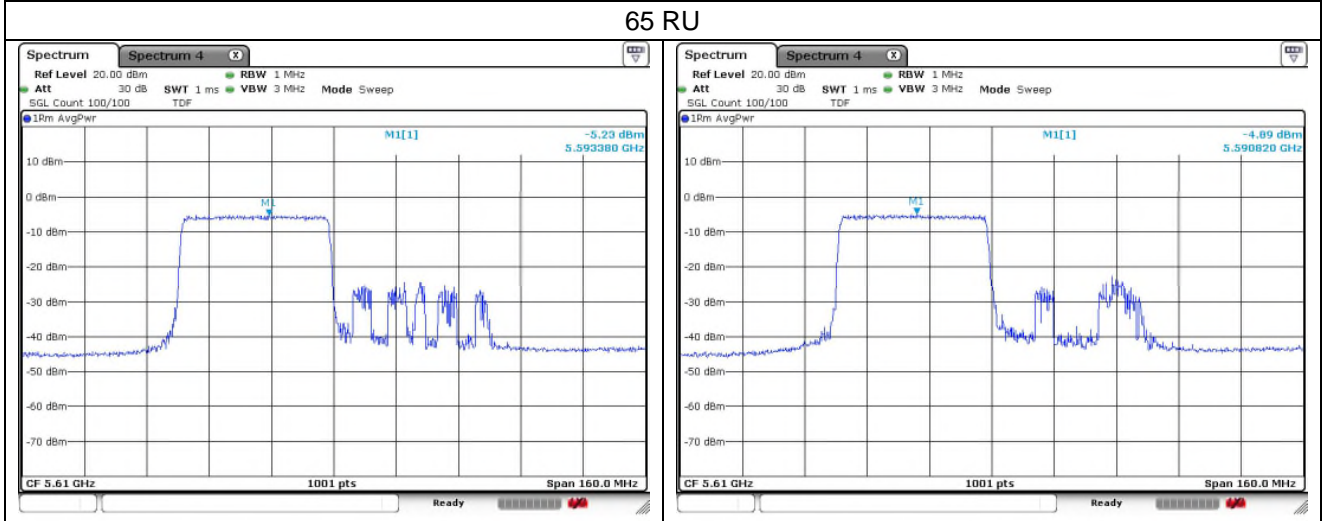

802.11ax_HE80 Band 2C_High channel_242T

Ant.1

Ant.2

65 RU