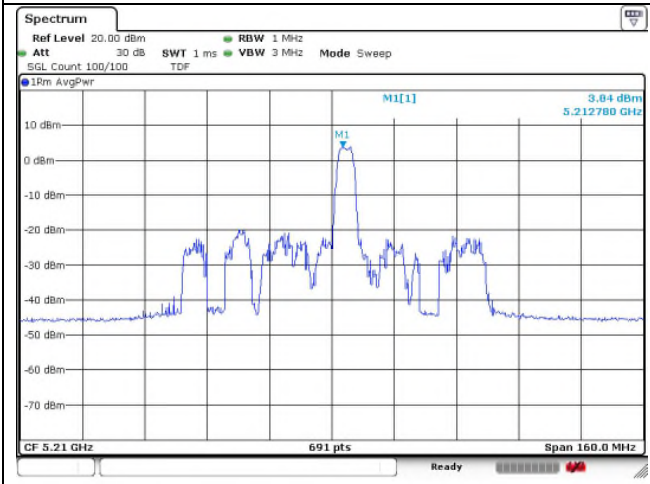

Ant.2

802.11ax_HE80 Band 1_Middle channel_52T

Ant.1

Ant.2

37 RU

45 RU

52 RU

802.11ax_HE80 Band 1_Middle channel_106T