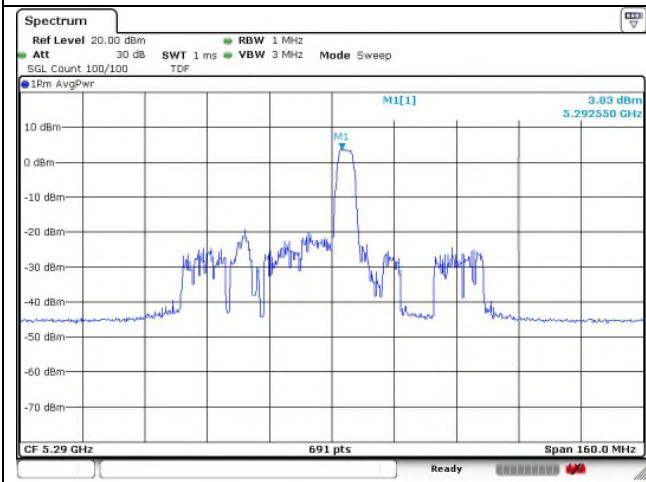

802.11ax_HE80 Band 2A_Middle channel_52T

45 RU