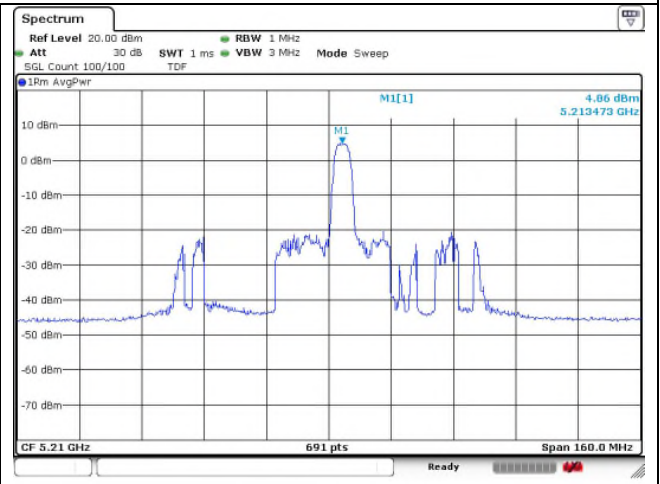

Ant.2

802.11ax_HE80 Band 1_Middle channel_52T

Ant.1

Ant.2

37 RU

45 RU

52 RU

802.11ax_HE80 Band 1_Middle channel_106T