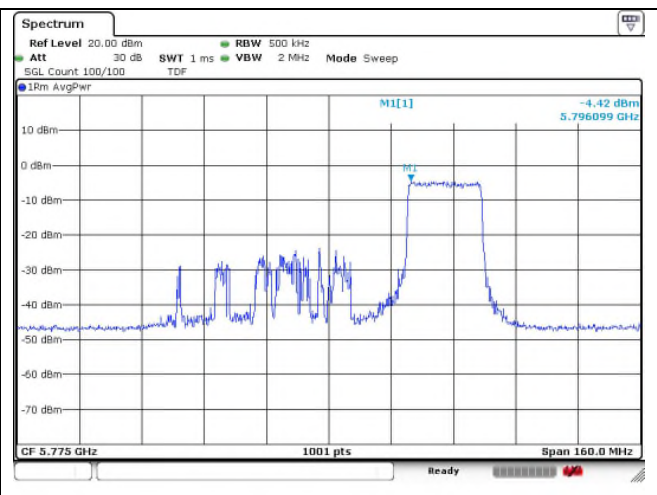

802.11ax_HE80 Band 3_Middle channel 242T

Ant.1

Ant.2

61 RU

62 RU

64 RU

802.11ax_HE80 Band 3_Middle channel_242T

Ant.1