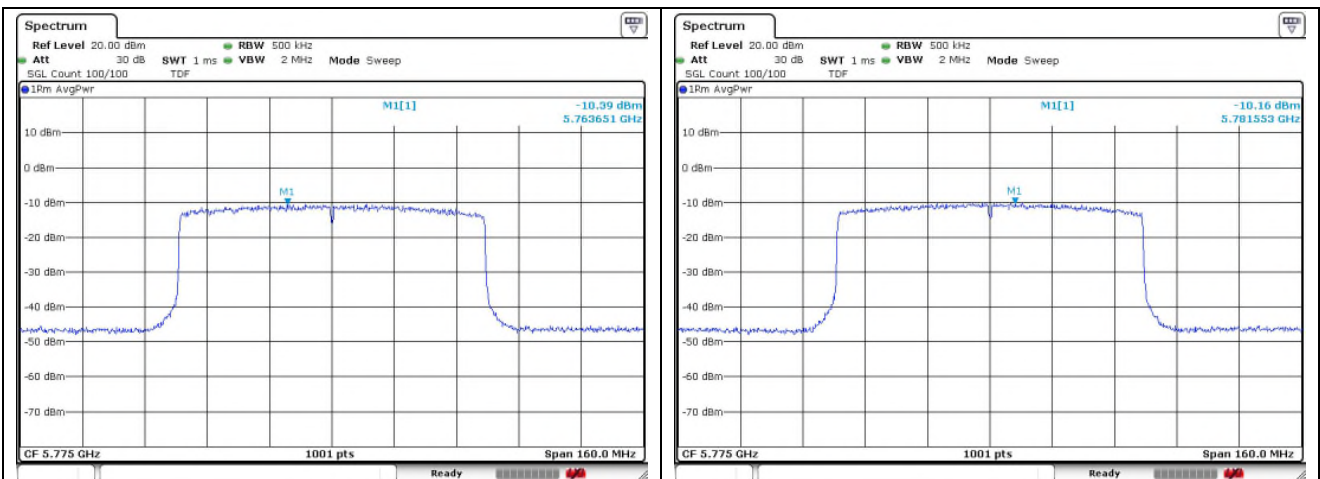

Ant.2

65 RU

66 RU

802.11ax_HE80 Band 3_Middle channel_SU

Ant.1

Ant.2

802.11ax_HE80 Band 2C_Straddle channel_26T

Ant.1