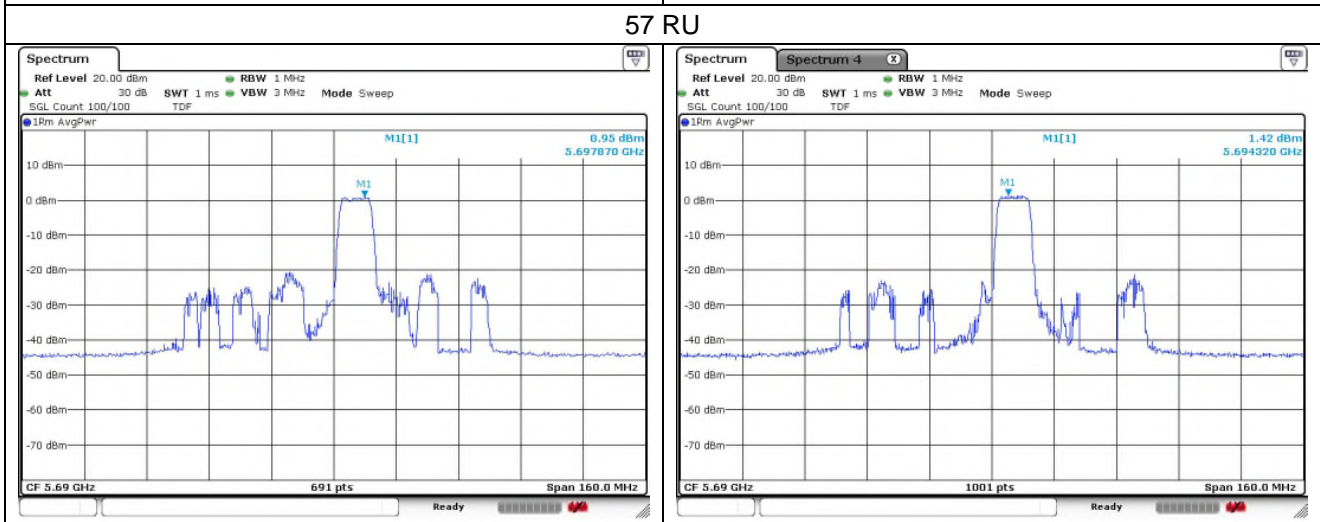

802.11ax_HE80 Band 2C_Straddle channel_106T

53 RU

57 RU

60 RU