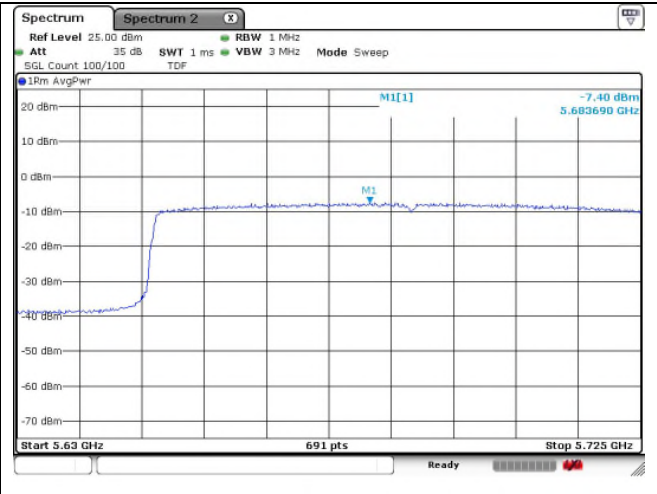

802.11ax_HE80 Band 2C_Straddle channel_SU

Ant.2

802.11ax_HE80 Band 3_Straddle channel_SU