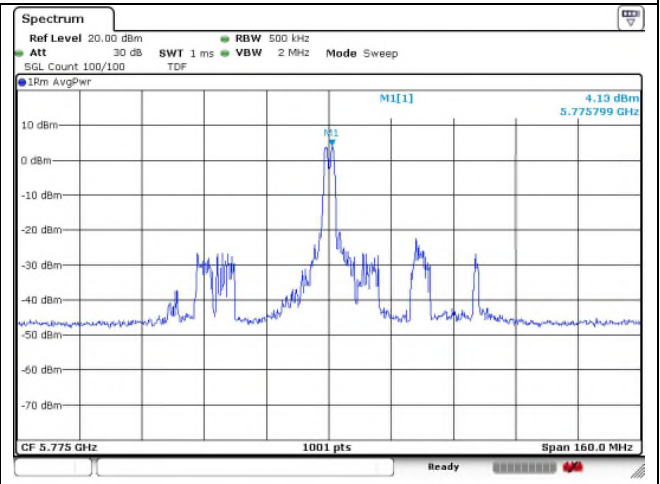

802.11ax_HE80 Band 3_Middle channel 26T

0 RU

18 RU

36 RU