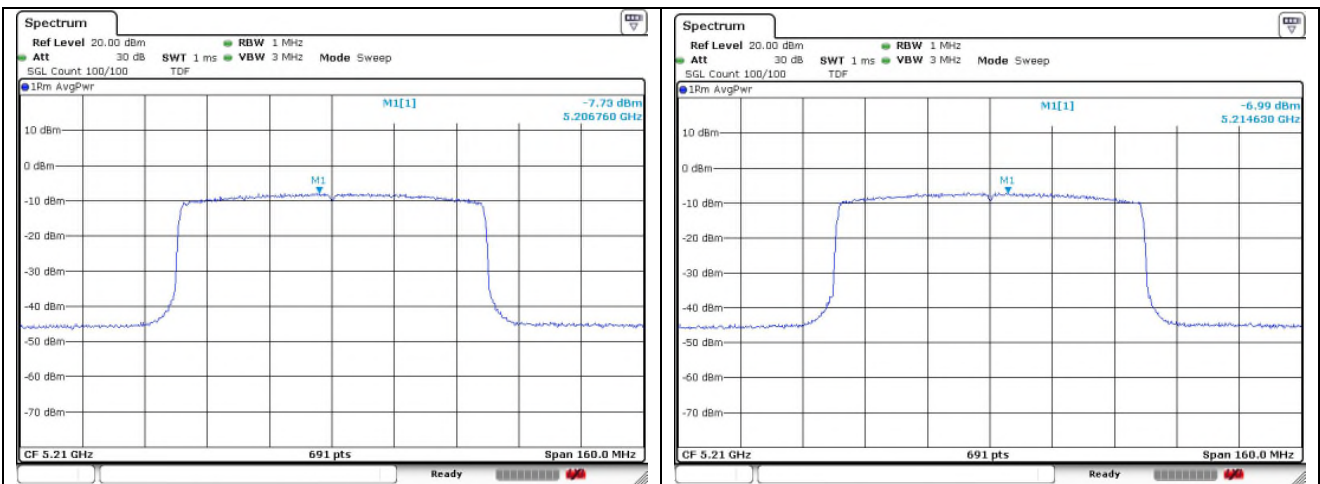

802.11ax_HE80 Band 1_Middle channel_242T

Ant.1

Ant.2

65 RU

66 RU

802.11ax_HE80 Band 1_Middle channel_SU

Ant.1

Ant.2