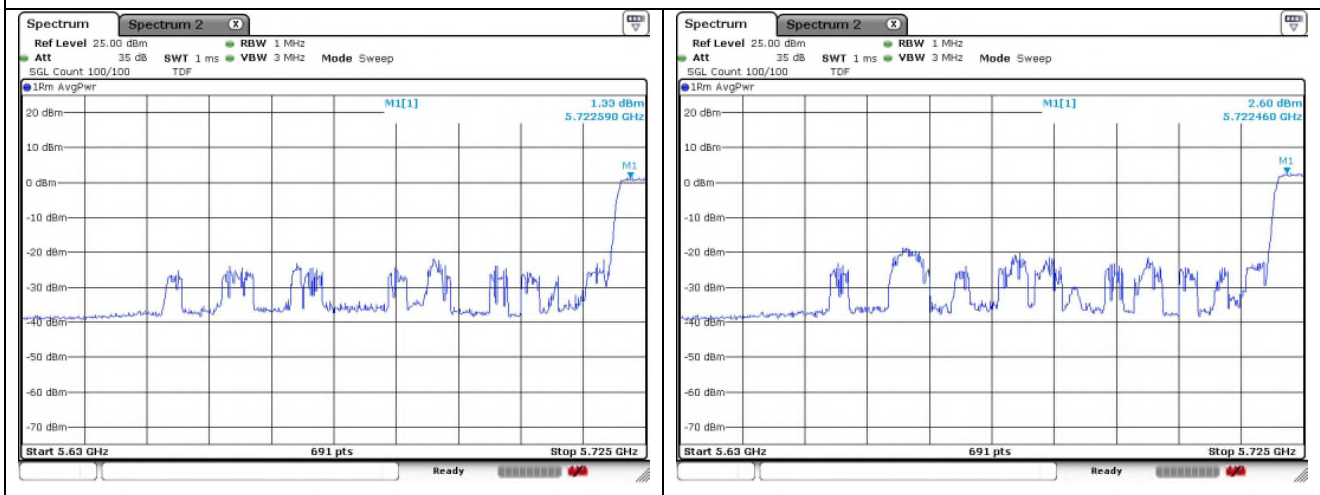

802.11ax_HE80 Band 2C_Straddle channel_106T

53 RU

57 RU

60 RU