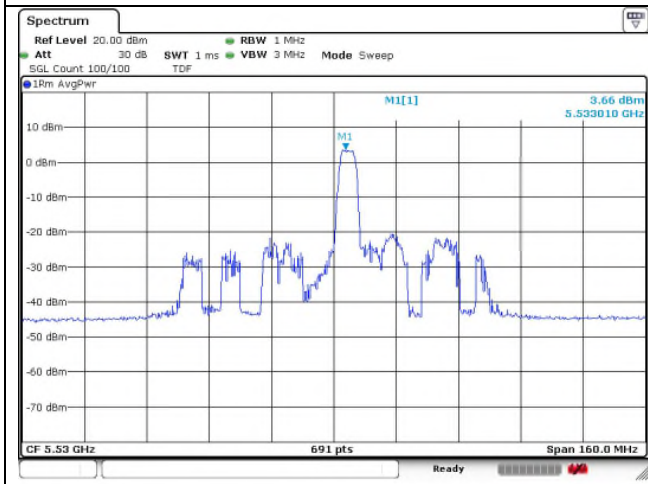

802.11ax_HE80 Band 2C_Low channel_52T

45 RU