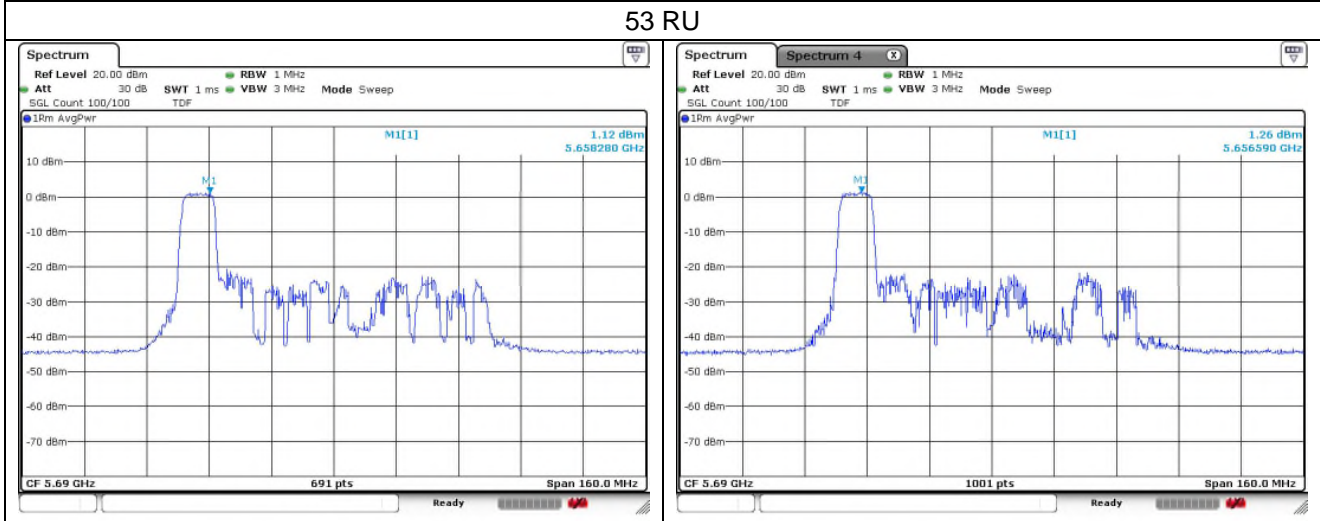

802.11ax_HE80 Band 2C_Straddle channel_106T

Ant.1

Ant.2

53 RU