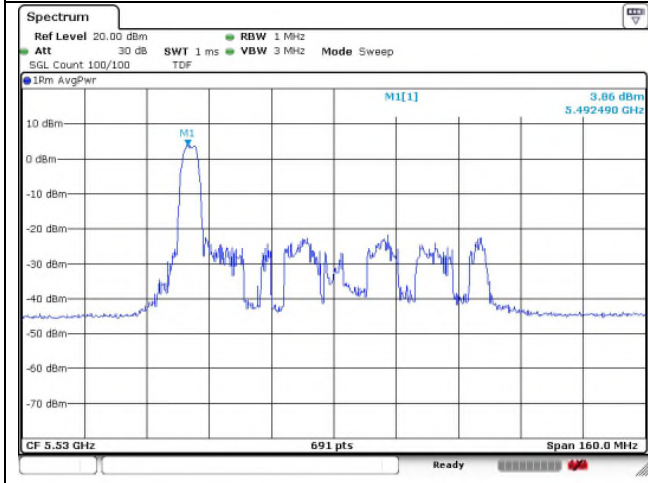

802.11ax_HE80 Band 2C_Low channel_52T

Ant.1

37 RU