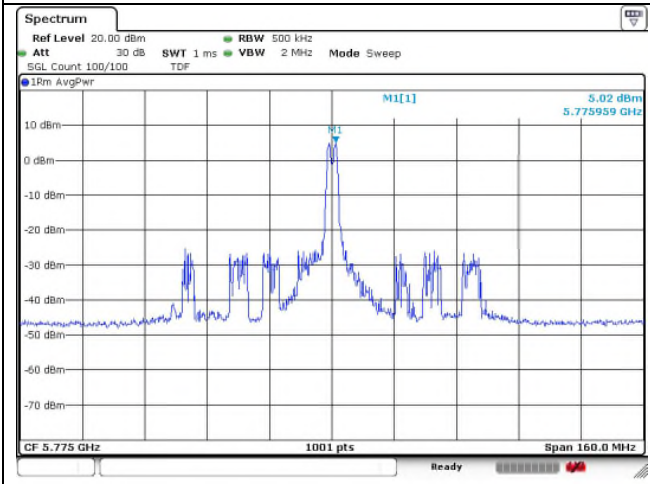

802.11ax_HE80 Band 3_Middle channel 26T

0 RU

18 RU

36 RU