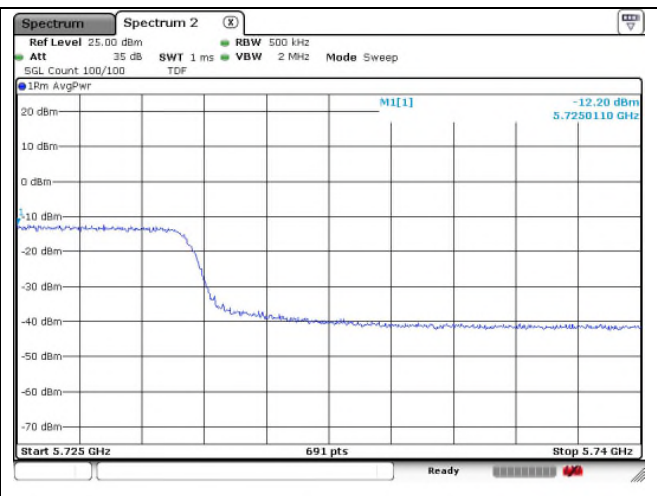

Ant.1

Ant.2

802.11ax_HE80 Band 3_Straddle channel_SU

Ant.1

Ant.2

- MIMO

802.11ax_HE80 Band 1_Middle channel_26T

Ant.1