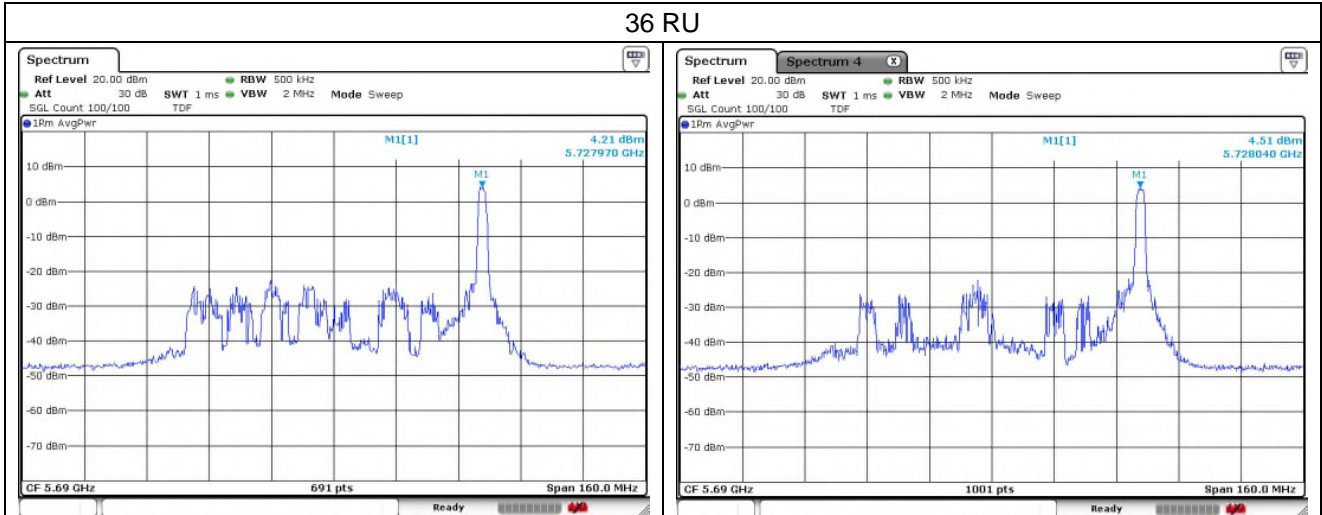

Ant.2

0 RU

18 RU

802.11ax_HE80 Band 3_Straddle channel_26T

Ant.1

Ant.2

36 RU

802.11ax_HE80 Band 2C_Straddle channel_52T