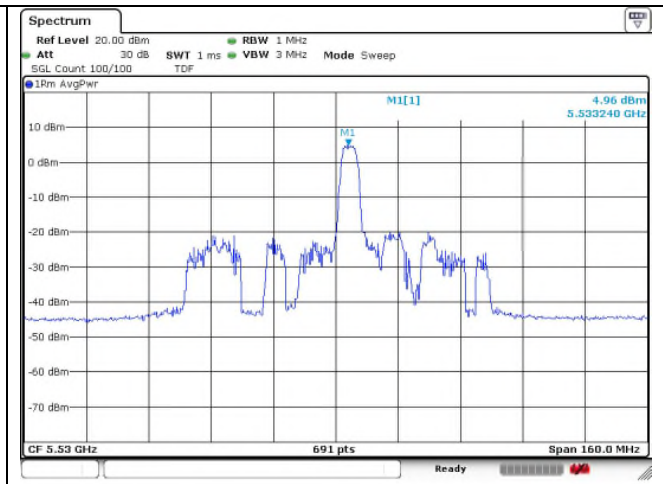

802.11ax_HE80 Band 2C_Low channel_52T

45 RU