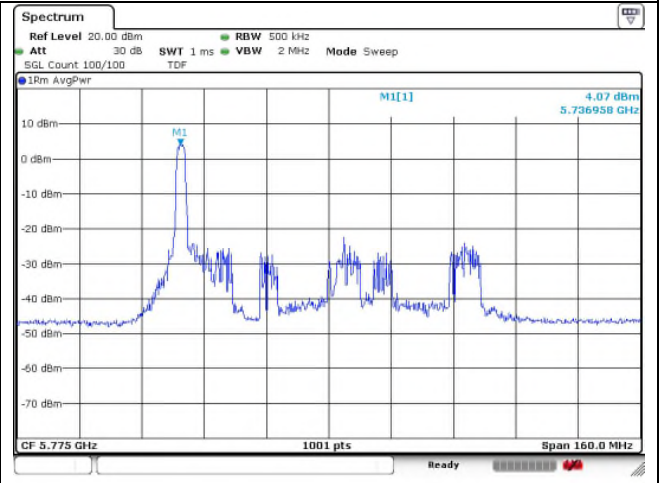

802.11ax_HE80 Band 3_Middle channel 26T

Ant.2

0 RU