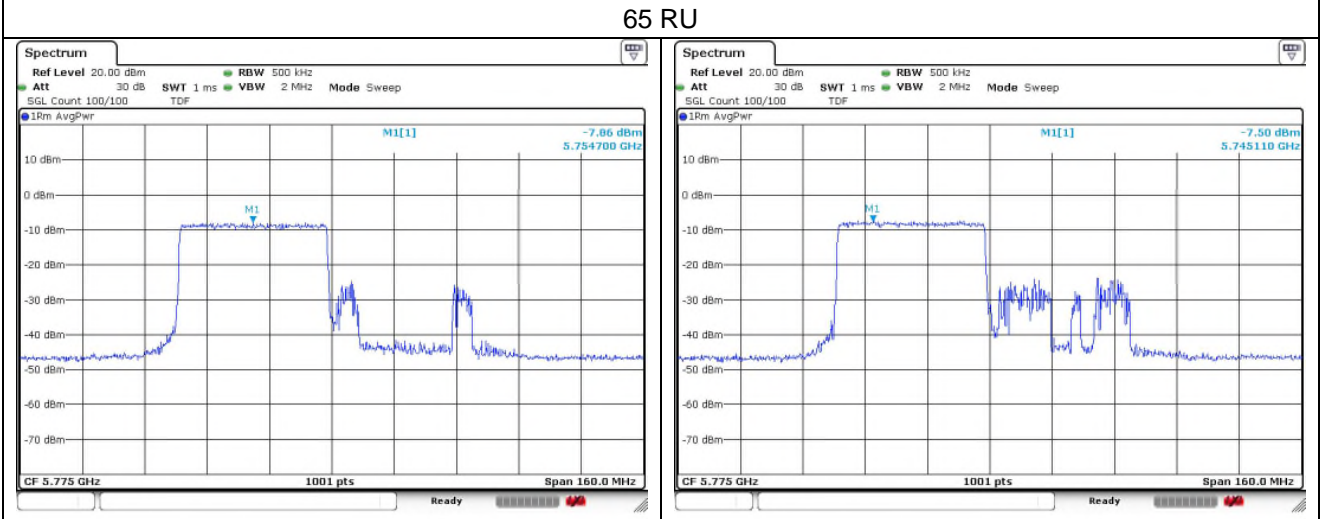

802.11ax_HE80 Band 3_Middle channel_242T

Ant.1

Ant.2

65 RU