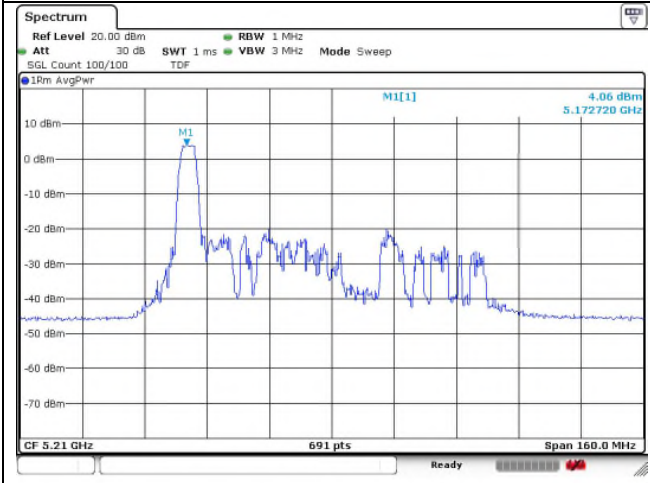

Ant.2

802.11ax_HE80 Band 1_Middle channel_52T

Ant.1

Ant.2

37 RU

45 RU

52 RU

802.11ax_HE80 Band 1_Middle channel_106T