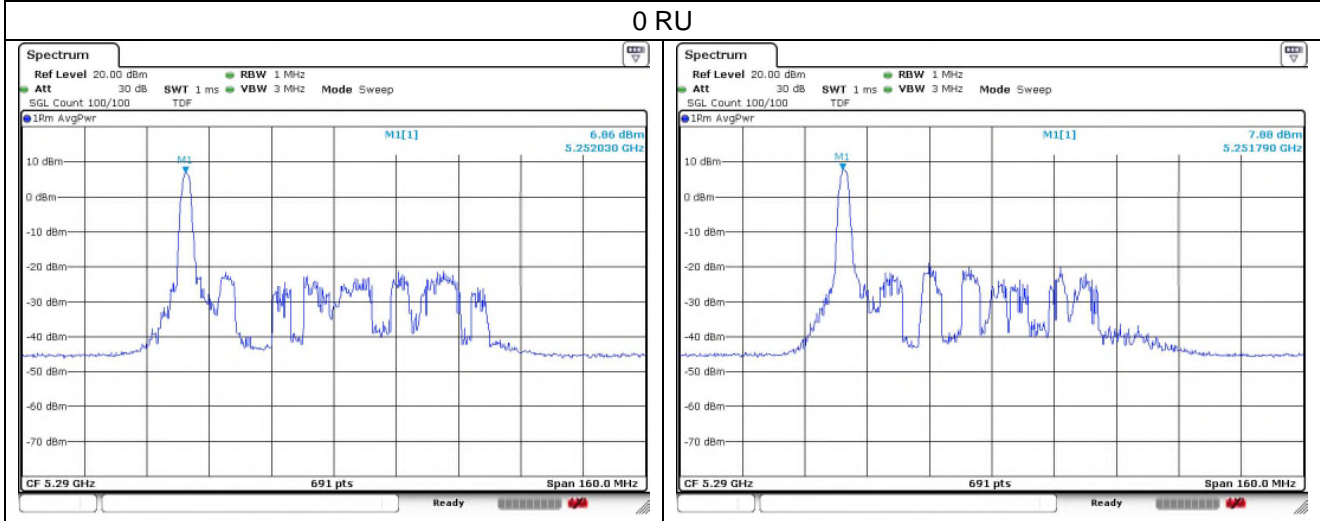

802.11ax_HE80 Band 2A_Middle channel_26T

Ant.1

Ant.2

0 RU