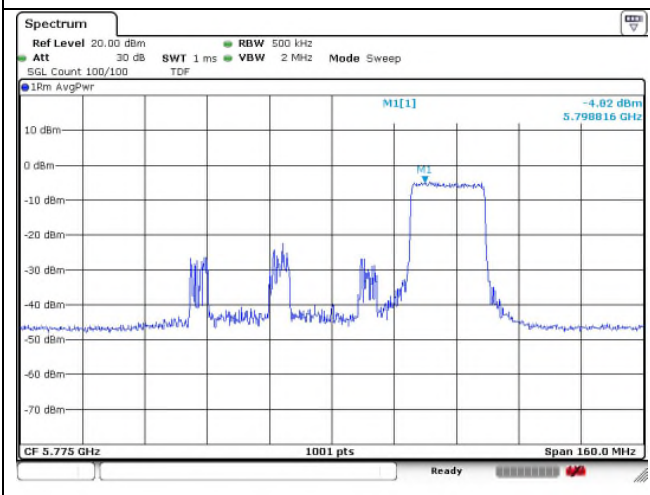

802.11ax_HE80 Band 3_Middle channel 242T

Ant.1

Ant.2

61 RU

62 RU

64 RU

802.11ax_HE80 Band 3_Middle channel_242T

Ant.1