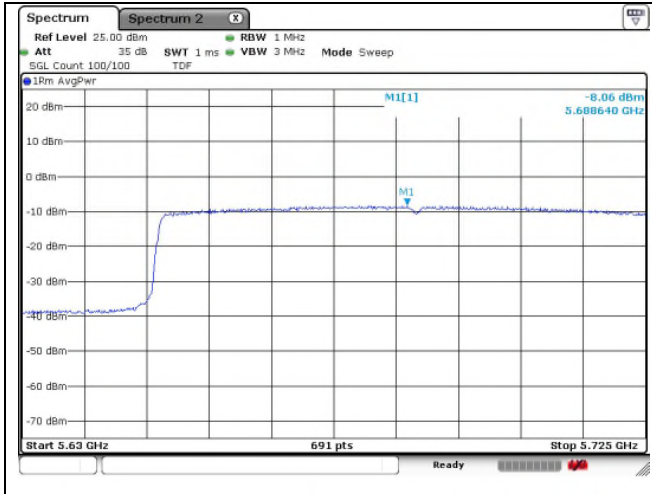

802.11ax_HE80 Band 2C_Straddle channel_SU

Ant.1