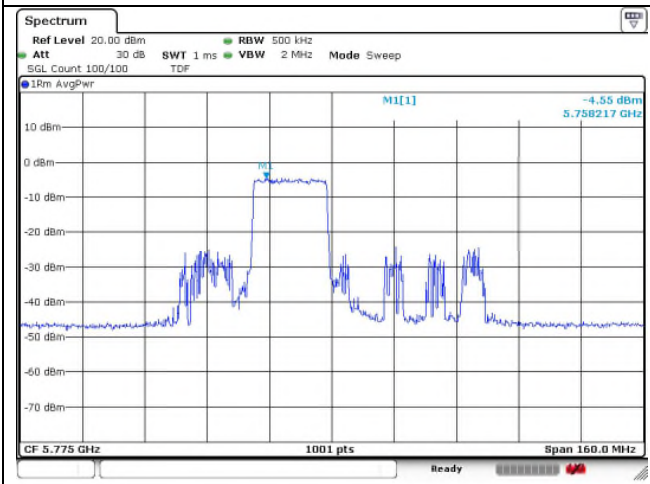

802.11ax_HE80 Band 3_Middle channel 242T

Ant.1

Ant.2

61 RU

62 RU

64 RU

802.11ax_HE80 Band 3_Middle channel_242T

Ant.1