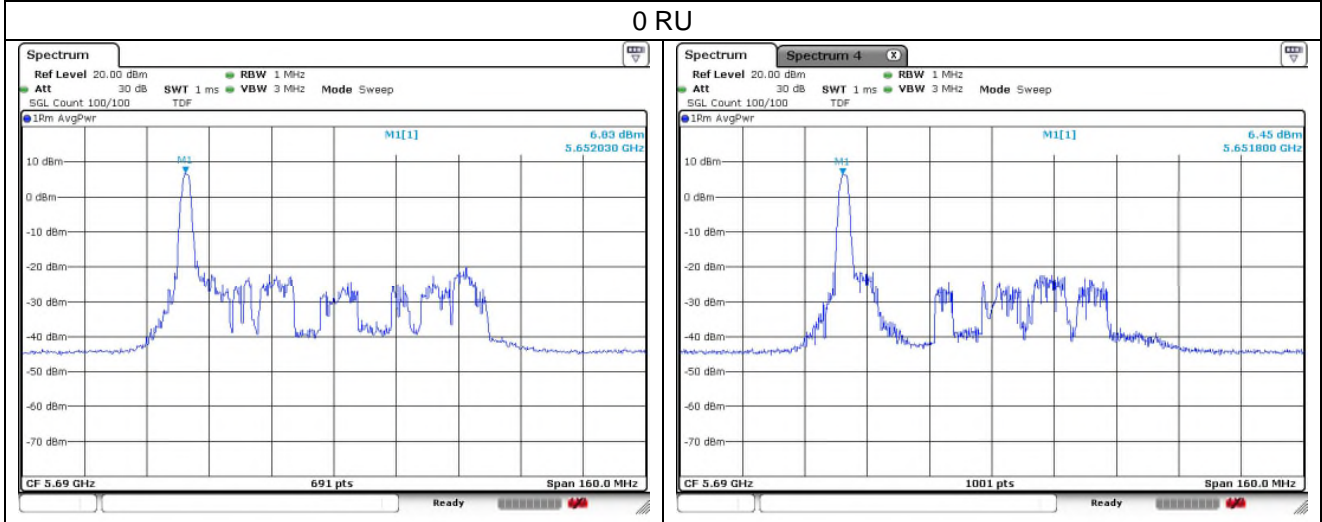

802.11ax_HE80 Band 2C_Straddle channel_26T

Ant.1

Ant.2

0 RU