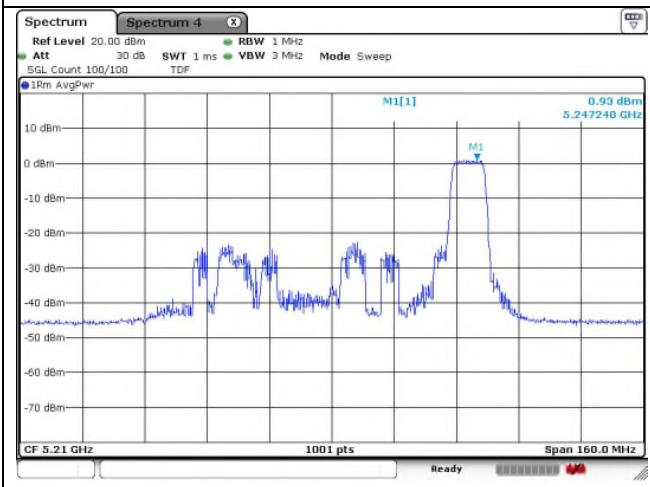

802.11ax_HE80 Band 1_Middle channel 106T

60 RU