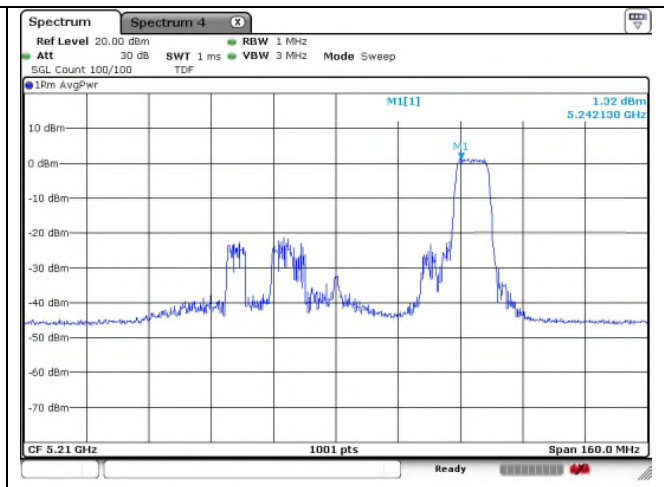

802.11ax_HE80 Band 1_Middle channel 106T

60 RU