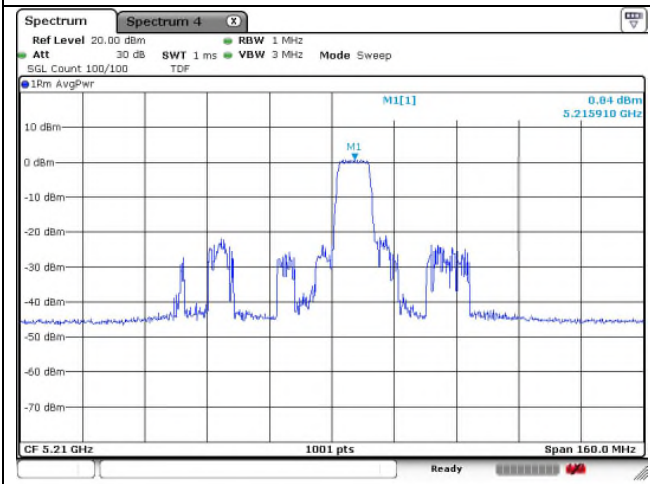

802.11ax_HE80 Band 1_Middle channel 106T

57 RU