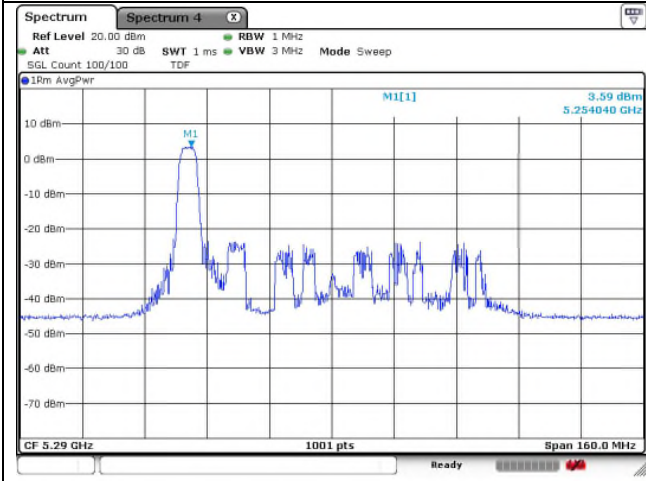

802.11ax_HE80 Band 2A_Middle channel 52T

Ant.1

37 RU