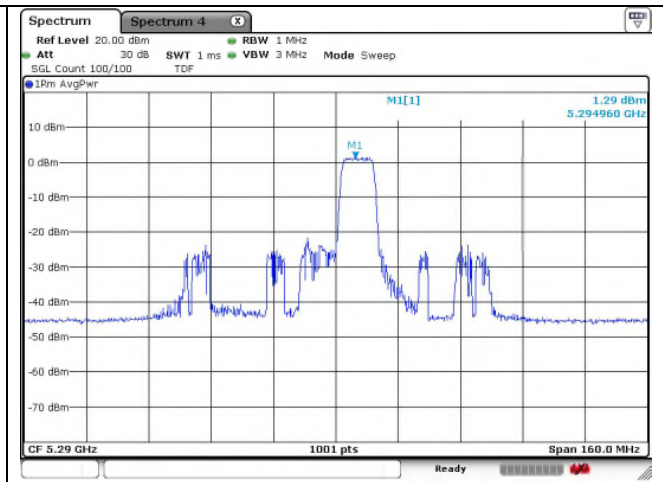

802.11ax_HE80 Band 2A_Middle channel 106T

57 RU