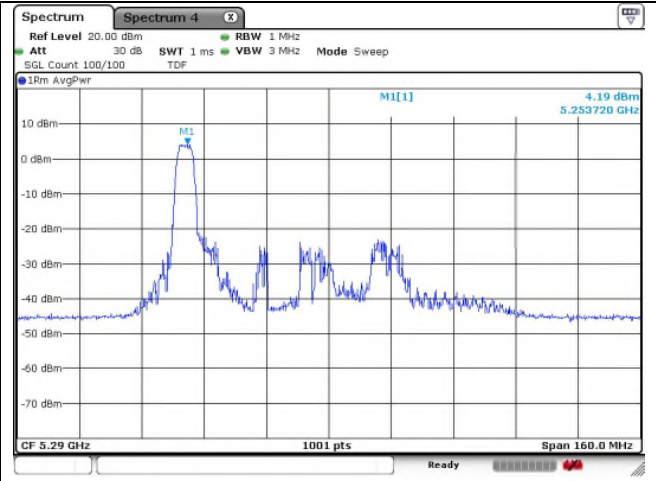

802.11ax_HE80 Band 2A_Middle channel 52T

Ant.2

37 RU