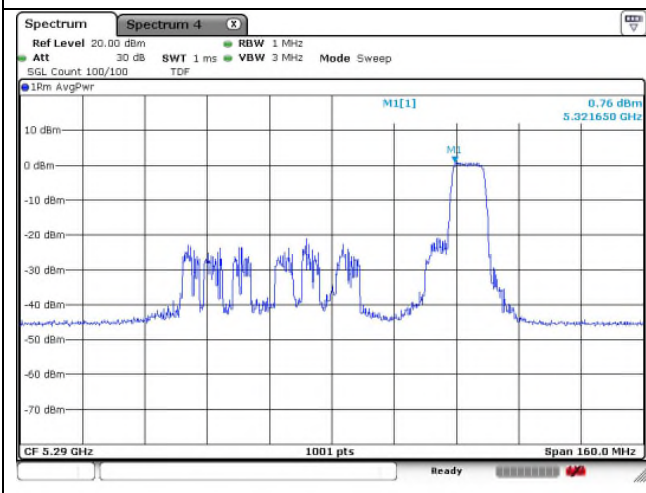

802.11ax_HE80 Band 2A_Middle channel 106T

60 RU