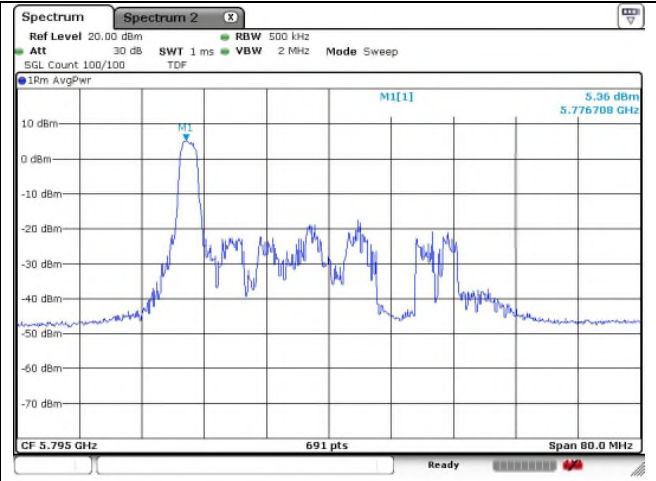

802.11ax_HE40 Band 3_High channel_26T

Ant.2

0 RU