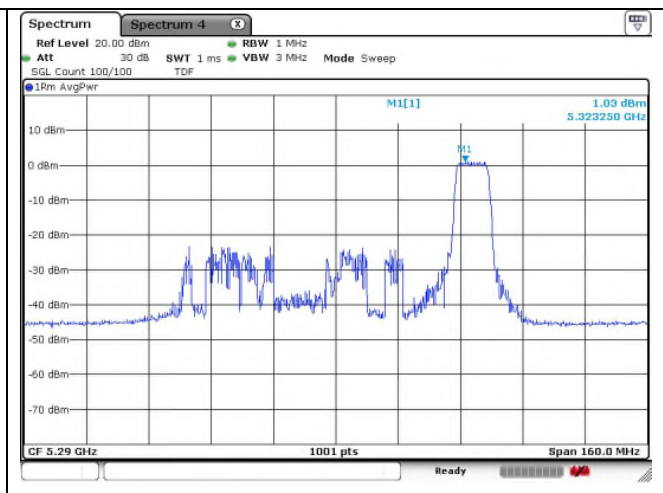

802.11ax_HE80 Band 2A_Middle channel 106T

60 RU