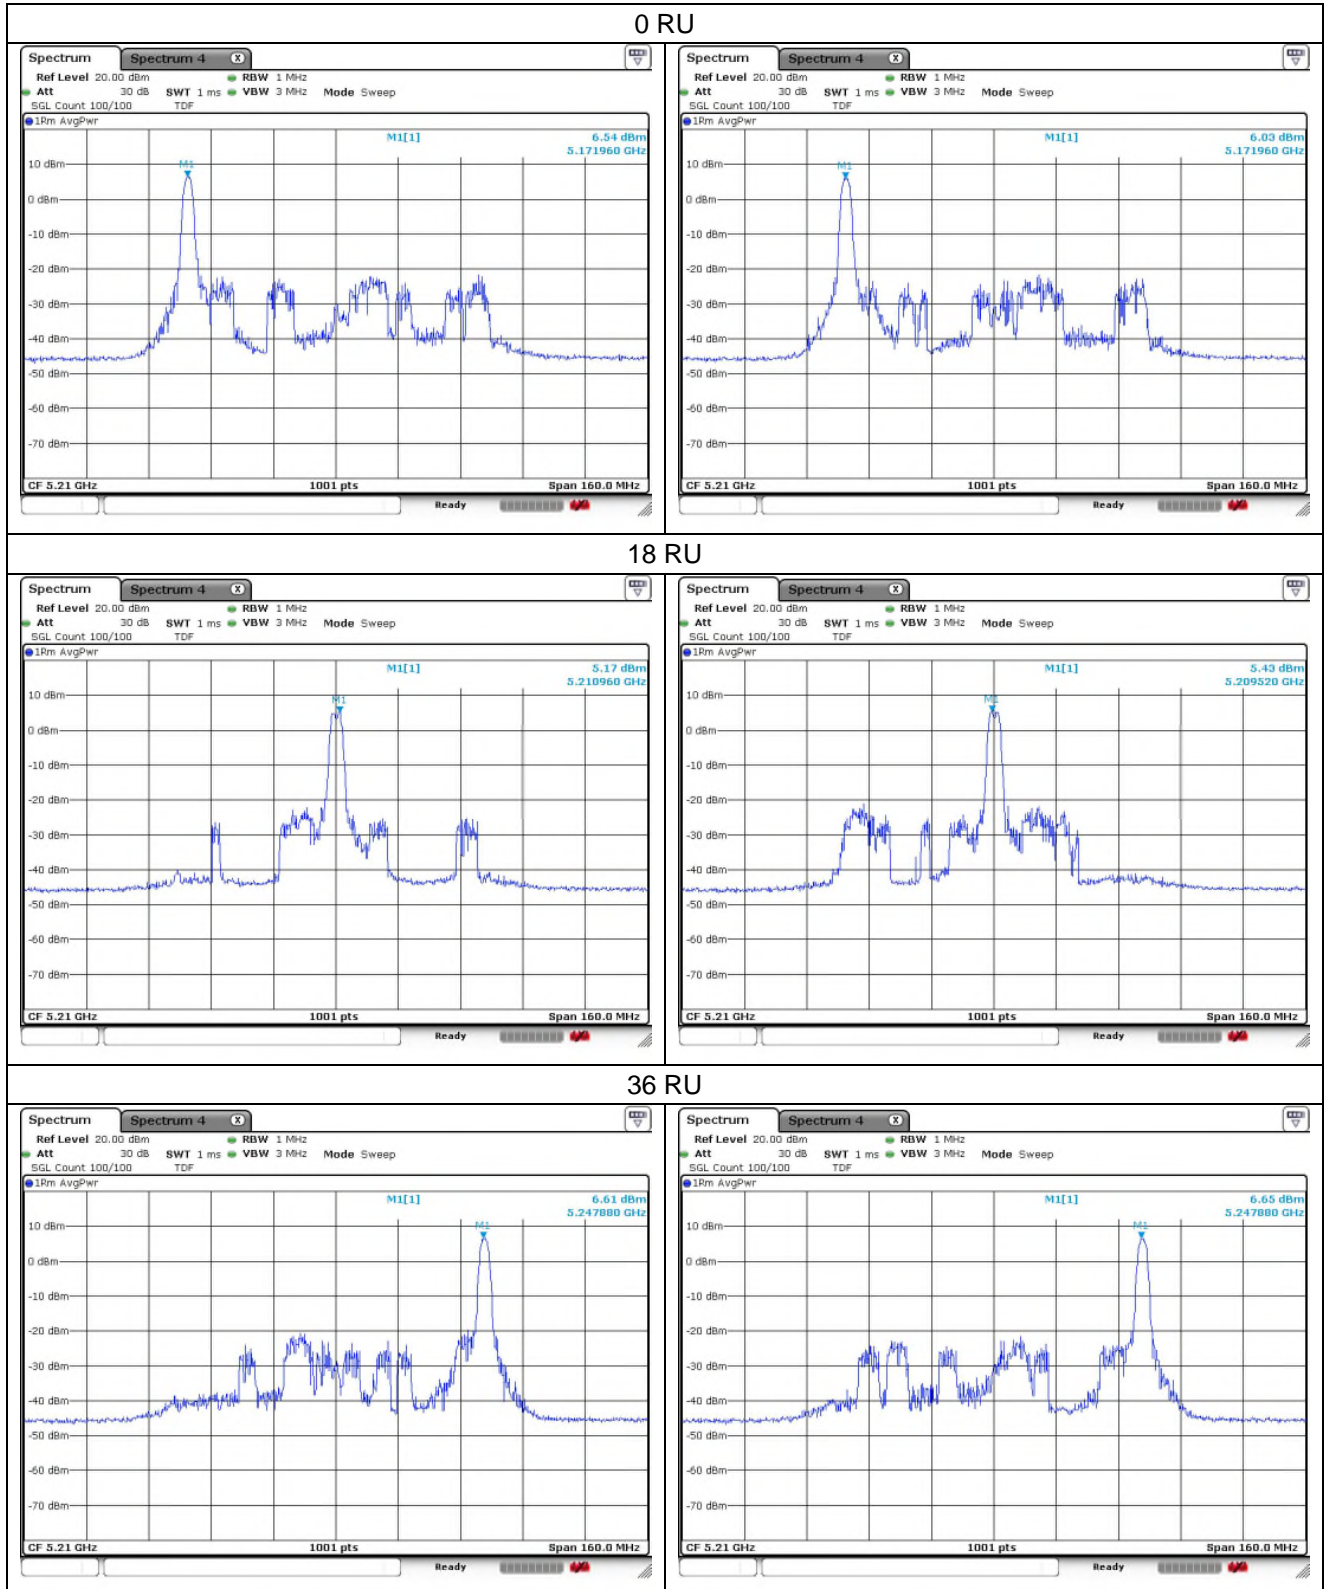

802.11ax_HE40 Band 3_Straddle channel_SU

Ant.1

Ant.2

- SISO

802.11ax_HE80 Band 1_Middle channel 26T

Ant.1

Ant.2

802.11ax_HE80 Band 1_Middle channel 52T