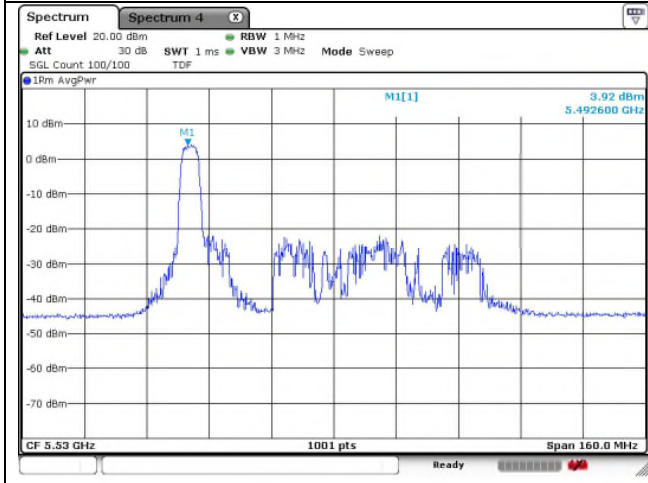

802.11ax_HE80 Band 2C_Low channel 52T

Ant.1

37 RU