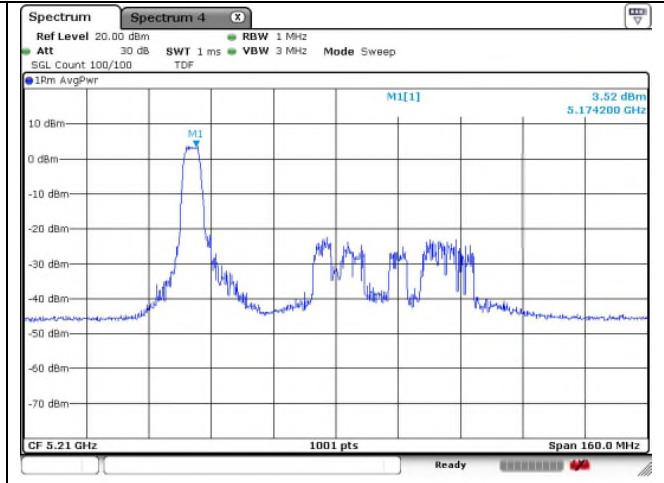

802.11ax_HE80 Band 1_Middle channel 52T

Ant.2

37 RU