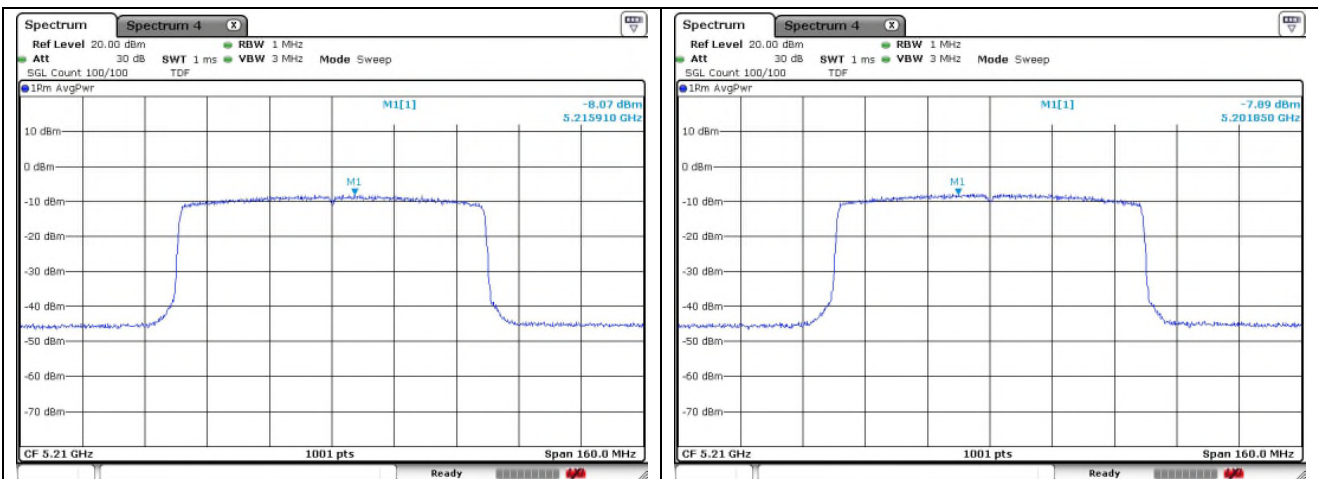

802.11ax_HE80 Band 1_Middle channel_SU

Ant.1

Ant.2