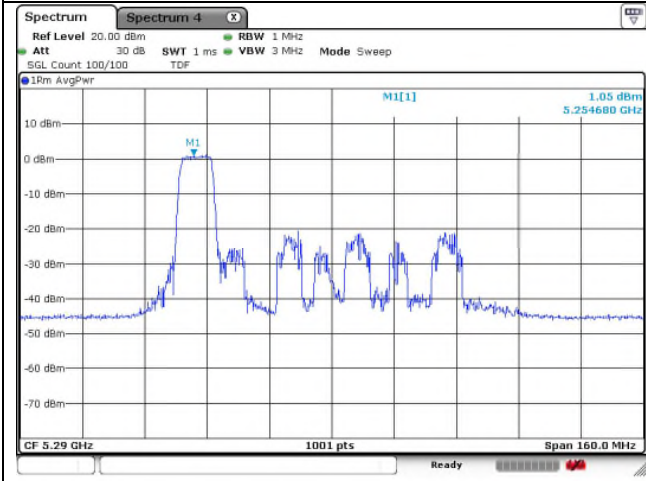

802.11ax_HE80 Band 2A_Middle channel 106T

Ant.1

53 RU