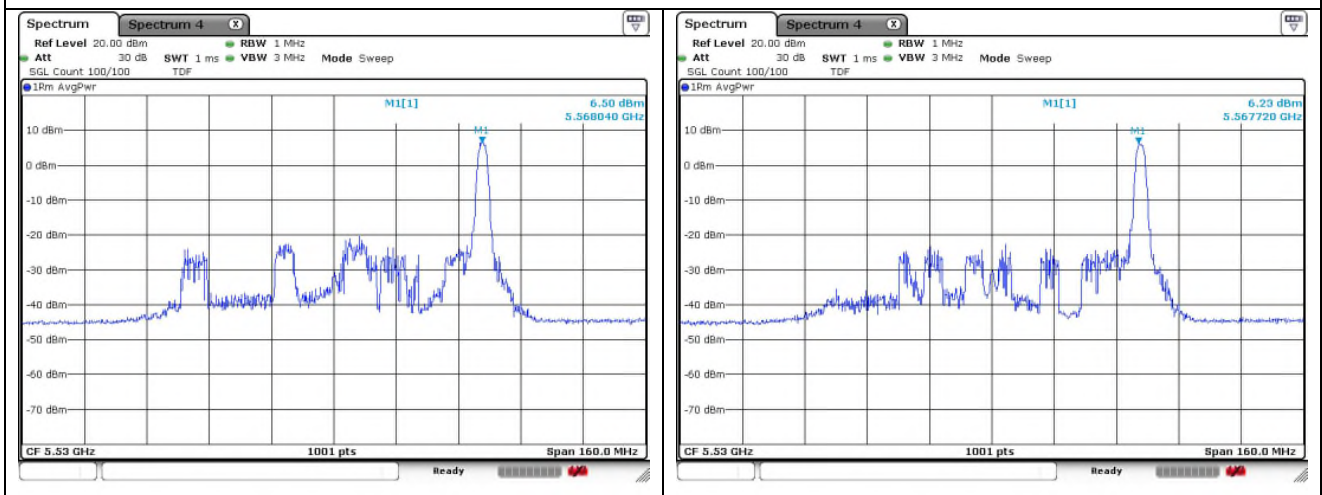

Ant.2

802.11ax_HE80 Band 2C_Low channel 26T

Ant.1

Ant.2

0 RU

18 RU

36 RU

802.11ax_HE80 Band 2C_Low channel 52T