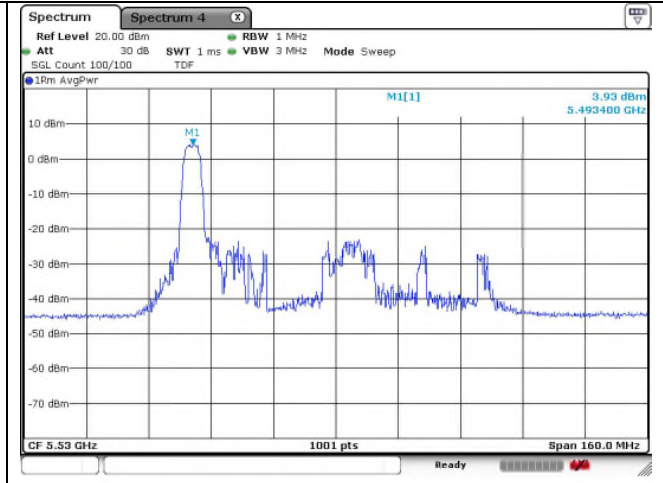

802.11ax_HE80 Band 2C_Low channel 52T

Ant.2

37 RU