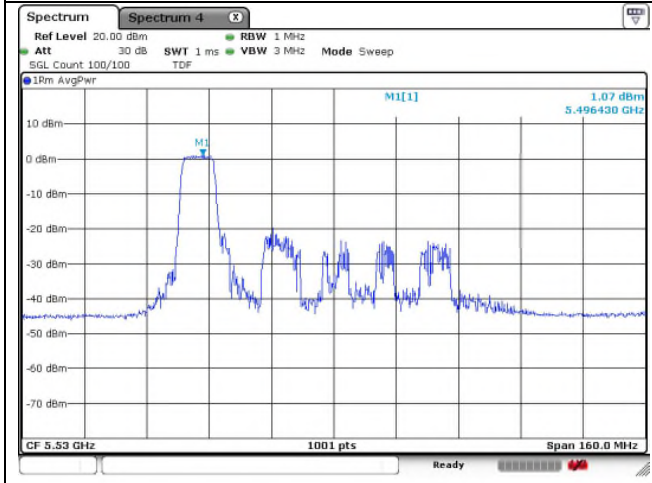

802.11ax_HE80 Band 2C_Low channel 106T

Ant.1

53 RU