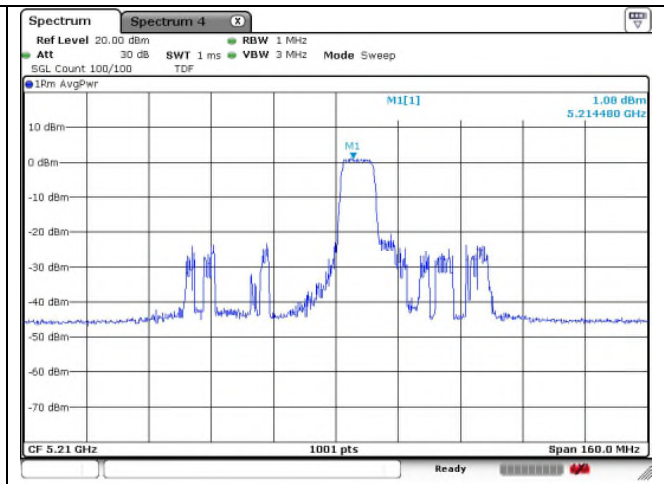

802.11ax_HE80 Band 1_Middle channel 106T

57 RU