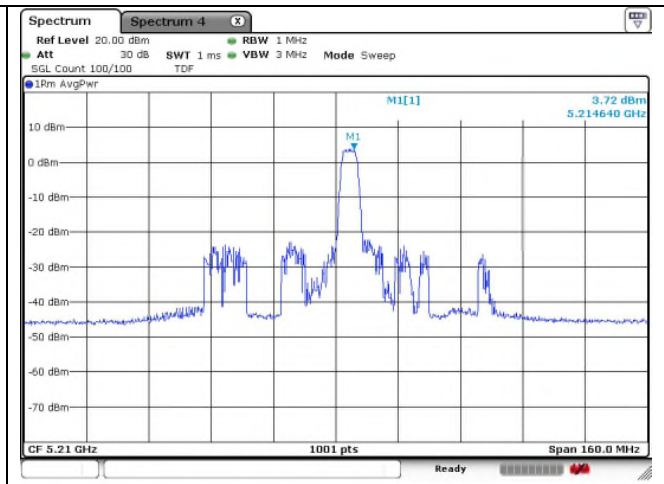

802.11ax_HE80 Band 1_Middle channel 52T

37 RU

45 RU

52 RU