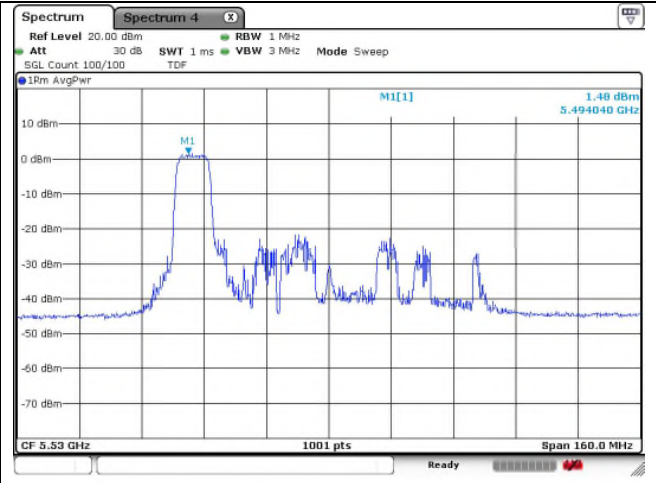

802.11ax_HE80 Band 2C_Low channel 106T

Ant.2

53 RU