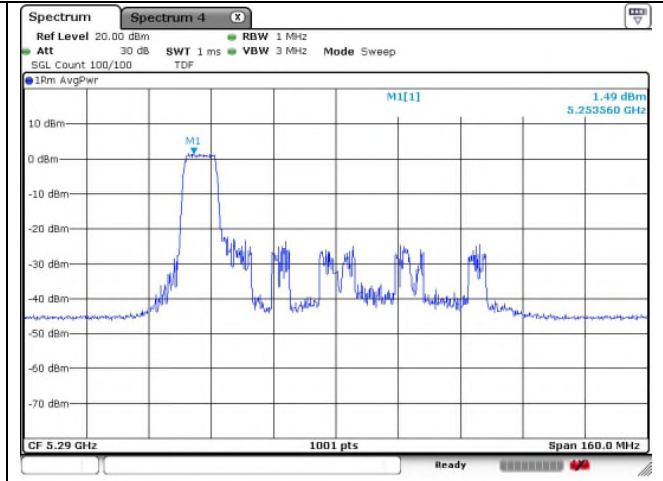

802.11ax_HE80 Band 2A_Middle channel 106T

Ant.2

53 RU