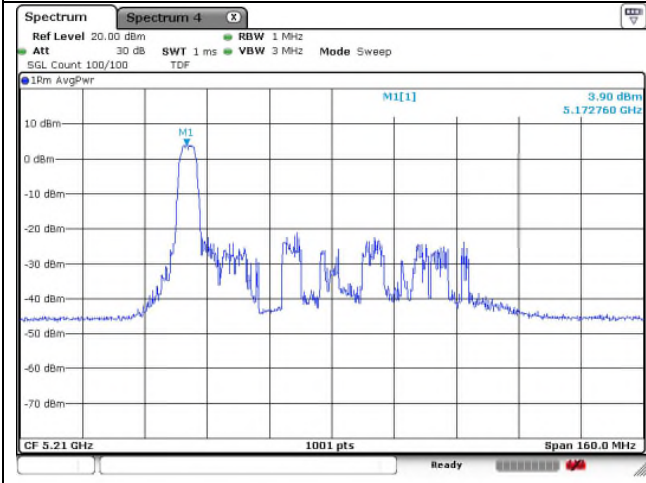

802.11ax_HE80 Band 1_Middle channel 52T

Ant.1

37 RU