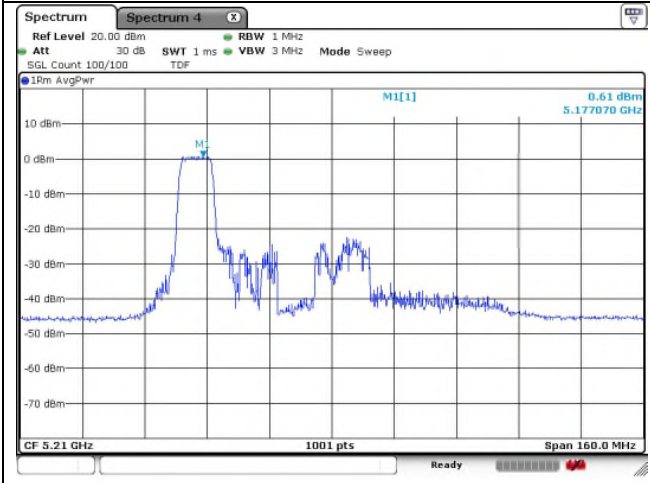

802.11ax_HE80 Band 1_Middle channel 106T

Ant.1

53 RU