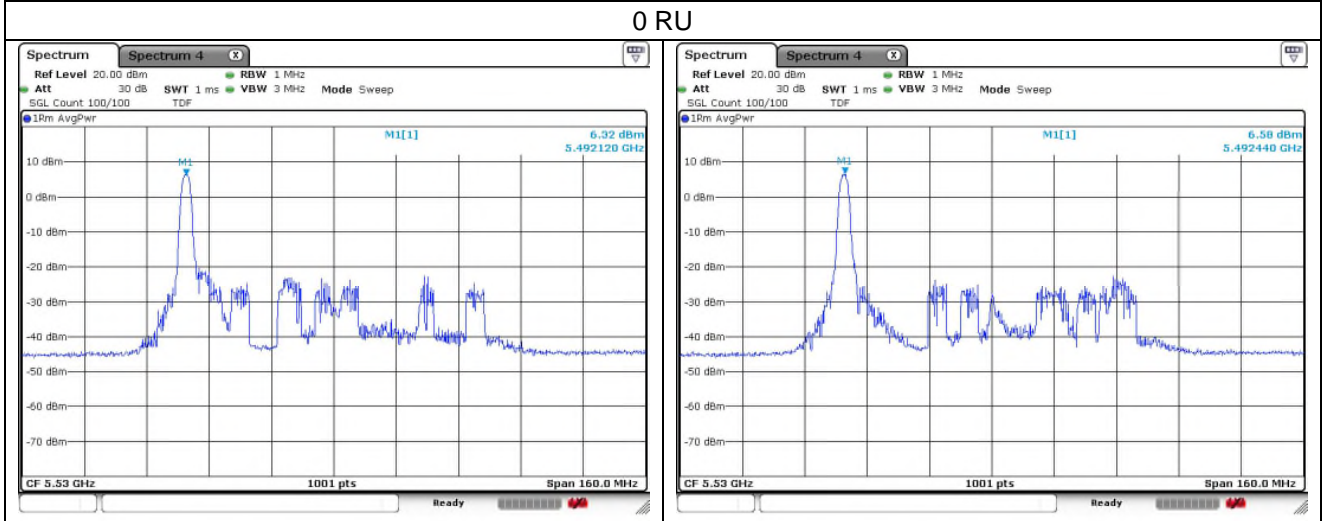

Ant.2

802.11ax_HE80 Band 2C_Low channel 26T

Ant.1

Ant.2

0 RU

18 RU

36 RU

802.11ax_HE80 Band 2C_Low channel 52T