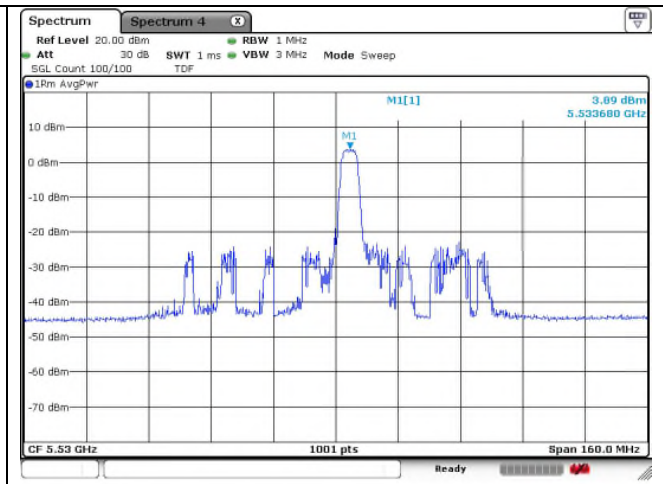

802.11ax_HE80 Band 2C_Low channel 52T

37 RU

45 RU

52 RU