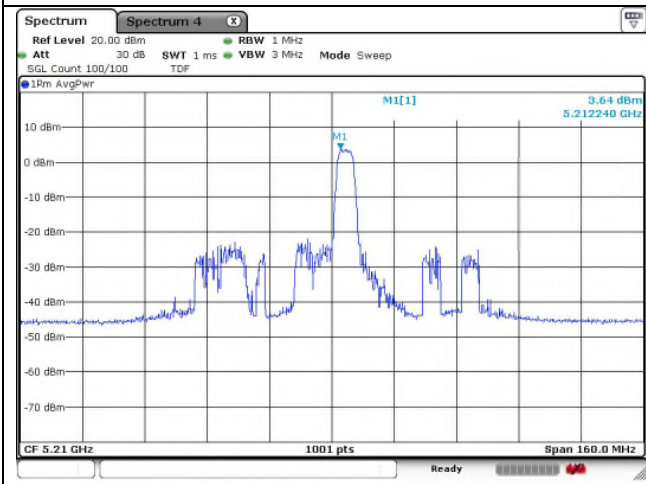

802.11ax_HE80 Band 1_Middle channel 52T

37 RU

45 RU

52 RU