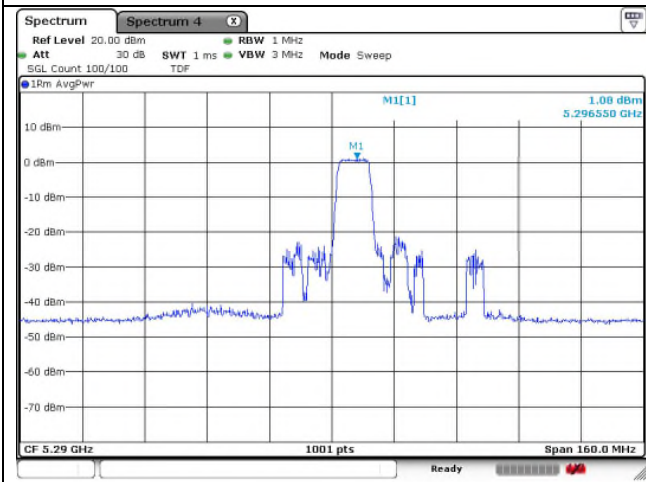

802.11ax_HE80 Band 2A_Middle channel 106T

57 RU