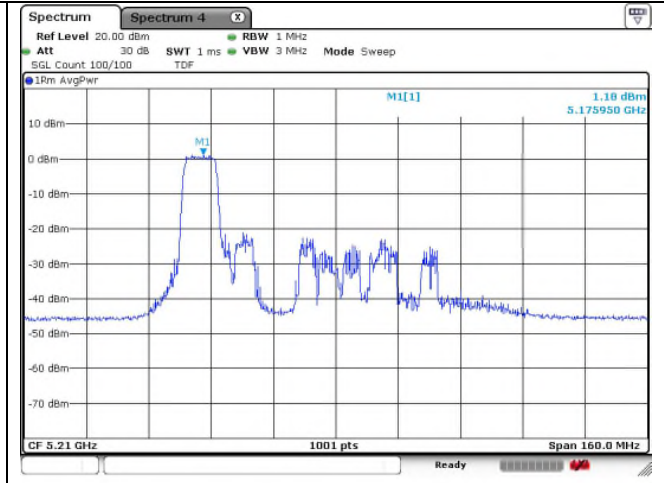

802.11ax_HE80 Band 1_Middle channel 106T

Ant.2

53 RU