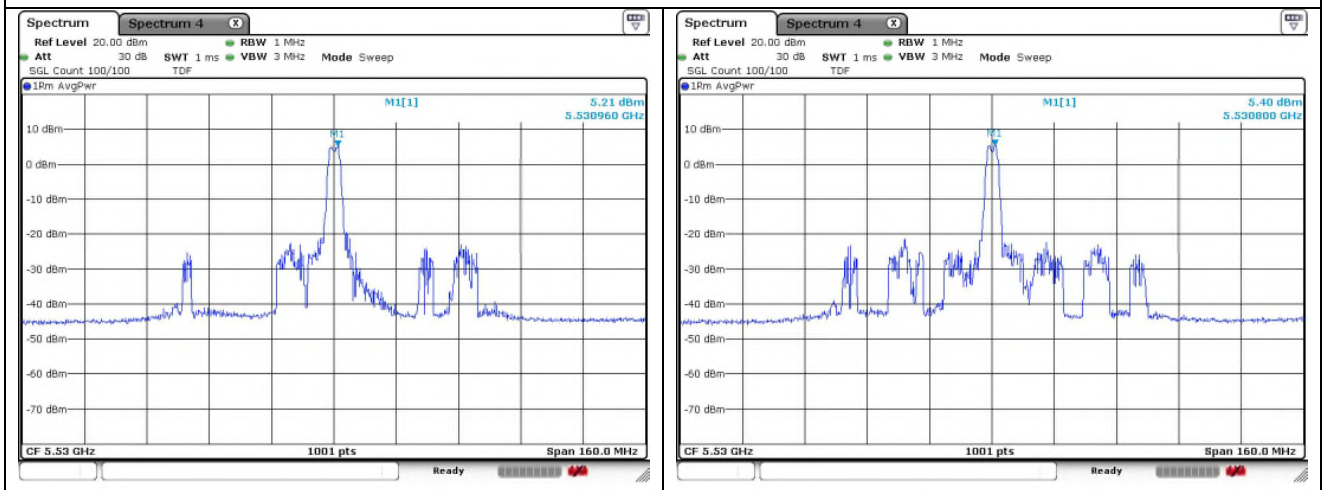

Ant.2

802.11ax_HE80 Band 2C_Low channel 26T

Ant.1

Ant.2

0 RU

18 RU

36 RU

802.11ax_HE80 Band 2C_Low channel 52T