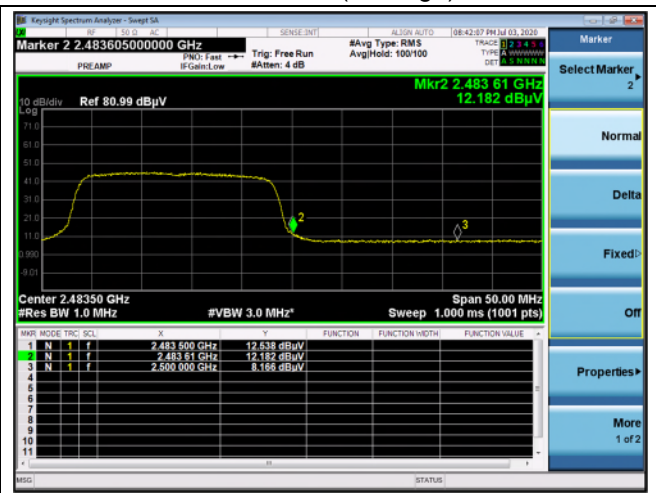

High channel\_54 RU (Peak)

High channel\_54 RU (Average)

12 channel\_54 RU (Peak)

12 channel\_54 RU (Average)

13 channel\_54 RU (Peak)

13 channel\_54 RU (Average)

**OFDMA: 802.11ax\_HE20\_SU**

Low channel (Peak)

Low channel (Average)

High channel (Peak)

High channel (Average)

12 channel (Peak)

12 channel (Average)

13 channel (Peak)

13 channel (Average)

**Ant.1+Ant.2**

**OFDMA: 802.11ax\_HE20\_26T**

Low channel\_0 RU (Peak)

Low channel\_0 RU (Average)

High channel\_8 RU (Peak)

High channel\_8 RU (Average)

12 channel\_8 RU (Peak)

12 channel\_8 RU (Average)

13 channel\_8 RU (Peak)