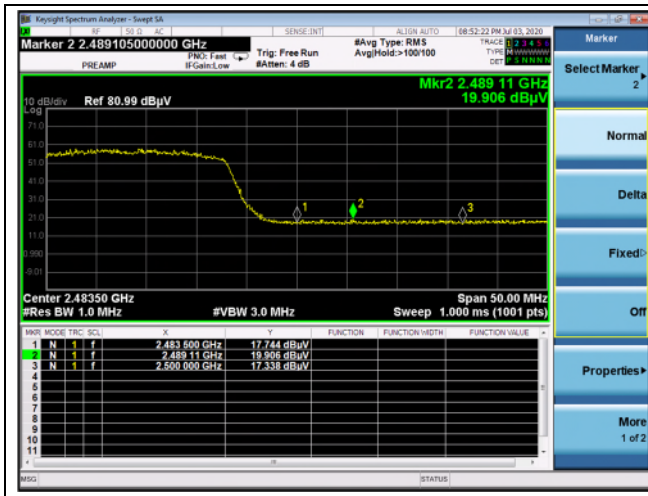

High channel\_54 RU (Peak)

High channel\_54 RU (Average)

12 channel\_54 RU (Peak)

12 channel\_54 RU (Average)

13 channel\_54 RU (Peak)

13 channel\_54 RU (Average)

**OFDMA: 802.11ax\_HE20\_SU**

Low channel (Peak)

Low channel (Average)

High channel (Peak)

High channel (Average)

12 channel (Peak)

12 channel (Average)

13 channel (Peak)

13 channel (Average)

**Ant.1+Ant.2**

**OFDMA: 802.11ax\_HE20\_26T**

Low channel\_0 RU (Peak)

Low channel\_0 RU (Average)

High channel\_8 RU (Peak)

High channel\_8 RU (Average)

12 channel\_8 RU (Peak)

12 channel\_8 RU (Average)

13 channel\_8 RU (Peak)