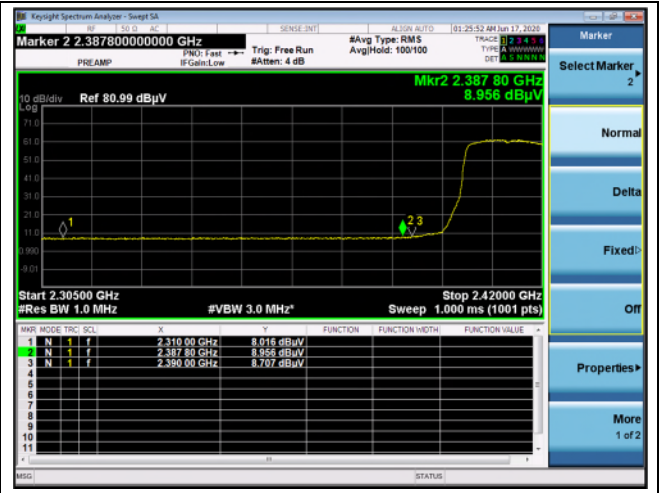

High channel\_40 RU (Average)

12 channel\_40 RU (Peak)

12 channel\_40 RU (Average)

13 channel\_40 RU (Peak)

13 channel\_40 RU (Average)

**OFDMA: 802.11ax\_HE20\_106T**

Low channel\_53 RU (Peak)

Low channel\_53 RU (Average)

High channel\_54 RU (Peak)

High channel\_54 RU (Average)

12 channel\_54 RU (Peak)

12 channel\_54 RU (Average)

13 channel\_54 RU (Peak)

13 channel\_54 RU (Average)

**OFDMA: 802.11ax\_HE20\_SU**

Low channel (Peak)

Low channel (Average)

High channel (Peak)

High channel (Average)

12 channel (Peak)

12 channel (Average)

13 channel (Peak)

13 channel (Average)

**Ant.1+Ant.2**