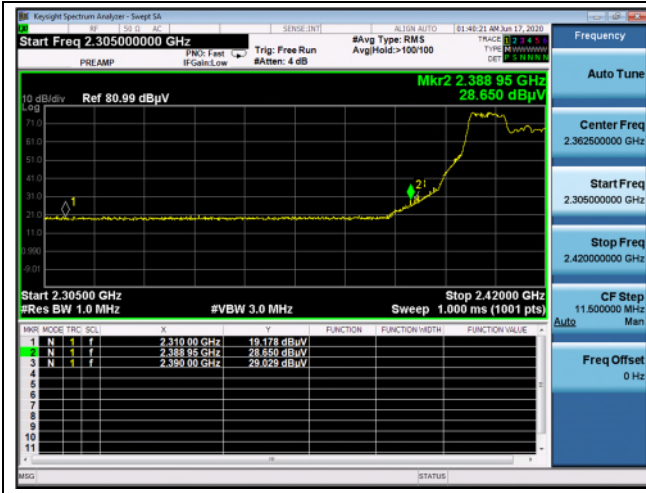

12 channel\_8 RU (Peak)

12 channel\_8 RU (Average)

13 channel\_8 RU (Peak)

13 channel\_8 RU (Average)

**OFDMA: 802.11ax\_HE20\_52T**

Low channel\_37 RU (Peak)

Low channel\_37 RU (Average)

High channel\_40 RU (Peak)

High channel\_40 RU (Average)

12 channel\_40 RU (Peak)

12 channel\_40 RU (Average)

13 channel\_40 RU (Peak)

13 channel\_40 RU (Average)

**OFDMA: 802.11ax\_HE20\_106T**

Low channel\_53 RU (Peak)

Low channel\_53 RU (Average)

High channel\_54 RU (Peak)

High channel\_54 RU (Average)

12 channel\_54 RU (Peak)

12 channel\_54 RU (Average)

13 channel\_54 RU (Peak)

13 channel\_54 RU (Average)

**OFDMA: 802.11ax\_HE20\_SU**

Low channel (Peak)

Low channel (Average)

High channel (Peak)

High channel (Average)

12 channel (Peak)

12 channel (Average)

13 channel (Peak)

13 channel (Average)

**Ant.1+Ant.2**