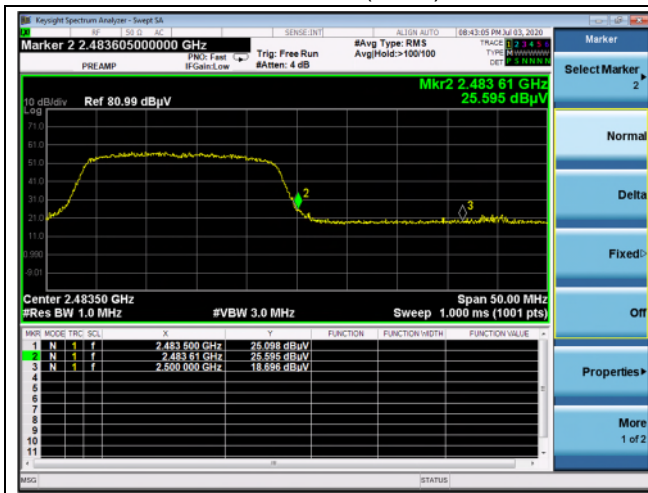

High channel\_54 RU (Peak)

High channel\_54 RU (Average)

12 channel\_54 RU (Peak)

12 channel\_54 RU (Average)

13 channel\_54 RU (Peak)

13 channel\_54 RU (Average)

**OFDMA: 802.11ax\_HE20\_SU**

Low channel (Peak)

Low channel (Average)

High channel (Peak)

High channel (Average)

12 channel (Peak)

12 channel (Average)

13 channel (Peak)

13 channel (Average)

**Ant.1+Ant.2**

**OFDMA: 802.11ax\_HE20\_26T**

Low channel\_0 RU (Peak)

Low channel\_0 RU (Average)

High channel\_8 RU (Peak)

High channel\_8 RU (Average)

12 channel\_8 RU (Peak)

12 channel\_8 RU (Average)

13 channel\_8 RU (Peak)