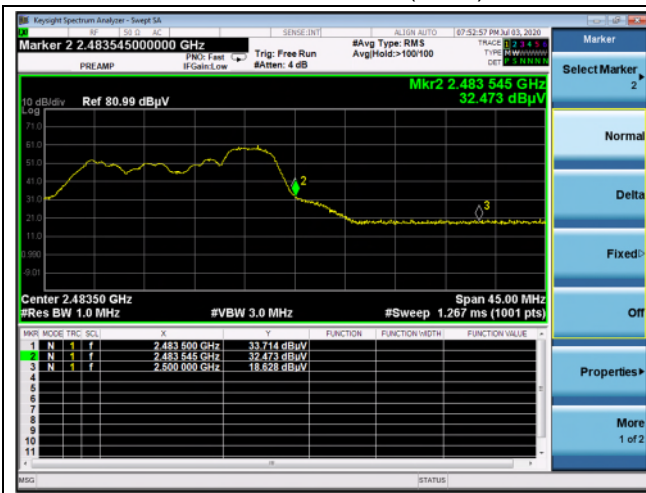

**OFDMA: 802.11ax\_HE20\_26T**

Low channel\_0 RU (Peak)

Low channel\_0 RU (Average)

High channel\_8 RU (Peak)

High channel\_8 RU (Average)

12 channel\_8 RU (Peak)

12 channel\_8 RU (Average)

13 channel\_8 RU (Peak)

13 channel\_8 RU (Average)

**OFDMA: 802.11ax\_HE20\_52T**

Low channel\_37 RU (Peak)

Low channel\_37 RU (Average)

High channel\_40 RU (Peak)

High channel\_40 RU (Average)

12 channel\_40 RU (Peak)

12 channel\_40 RU (Average)

13 channel\_40 RU (Peak)

13 channel\_40 RU (Average)

**OFDMA: 802.11ax\_HE20\_106T**

Low channel\_53 RU (Peak)

Low channel\_53 RU (Average)

High channel\_54 RU (Peak)

High channel\_54 RU (Average)