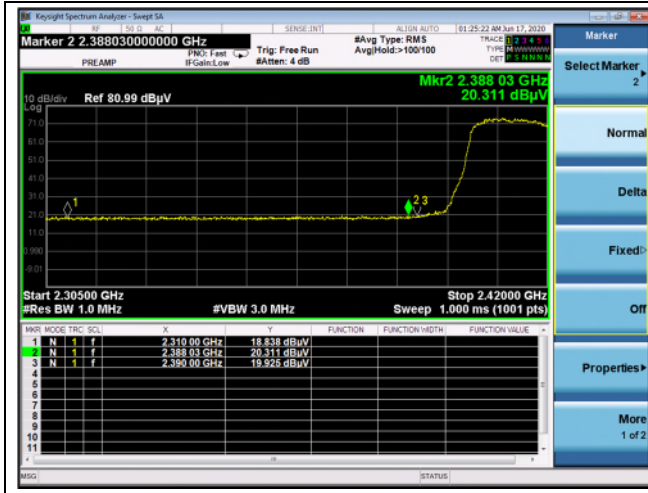

High channel\_40 RU (Average)

12 channel\_40 RU (Peak)

12 channel\_40 RU (Average)

13 channel\_40 RU (Peak)

13 channel\_40 RU (Average)

**OFDMA: 802.11ax\_HE20\_106T**

Low channel\_53 RU (Peak)

Low channel\_53 RU (Average)

High channel\_54 RU (Peak)

High channel\_54 RU (Average)

12 channel\_54 RU (Peak)

12 channel\_54 RU (Average)

13 channel\_54 RU (Peak)

13 channel\_54 RU (Average)

**OFDMA: 802.11ax\_HE20\_SU**

Low channel (Peak)

Low channel (Average)

High channel (Peak)

High channel (Average)

12 channel (Peak)

12 channel (Average)

13 channel (Peak)

13 channel (Average)

**Ant.1+Ant.2**

**OFDMA: 802.11ax\_HE20\_26T**

Low channel\_0 RU (Peak)

Low channel\_0 RU (Average)

High channel\_8 RU (Peak)

High channel\_8 RU (Average)

12 channel\_8 RU (Peak)

12 channel\_8 RU (Average)

13 channel\_8 RU (Peak)