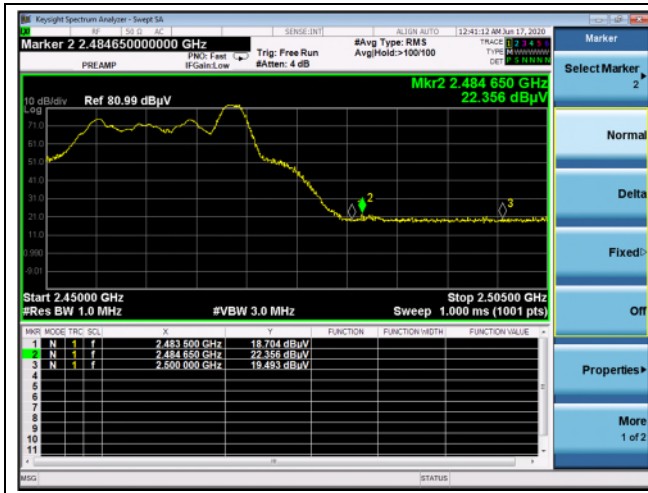

Low channel (Average)

High channel (Peak)

High channel (Average)

12 channel (Peak)

12 channel (Average)

13 channel (Peak)

13 channel (Average)

**Ant.1+Ant.2**

**OFDMA: 802.11ax\_HE20\_26T**

Low channel\_0 RU (Peak)

Low channel\_0 RU (Average)

High channel\_8 RU (Peak)

High channel\_8 RU (Average)

12 channel\_8 RU (Peak)

12 channel\_8 RU (Average)

13 channel\_8 RU (Peak)

13 channel\_8 RU (Average)

**OFDMA: 802.11ax\_HE20\_52T**

Low channel\_37 RU (Peak)

Low channel\_37 RU (Average)

High channel\_40 RU (Peak)

High channel\_40 RU (Average)

12 channel\_40 RU (Peak)

12 channel\_40 RU (Average)