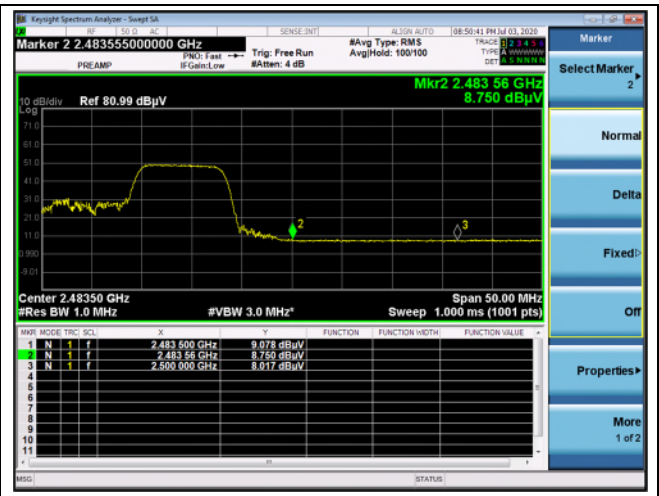

High channel\_54 RU (Peak)

High channel\_54 RU (Average)

12 channel\_54 RU (Peak)

12 channel\_54 RU (Average)

13 channel\_54 RU (Peak)

13 channel\_54 RU (Average)

**OFDMA: 802.11ax\_HE20\_SU**

Low channel (Peak)

Low channel (Average)

High channel (Peak)

High channel (Average)

12 channel (Peak)

12 channel (Average)

13 channel (Peak)

13 channel (Average)

**Ant.1+Ant.2**