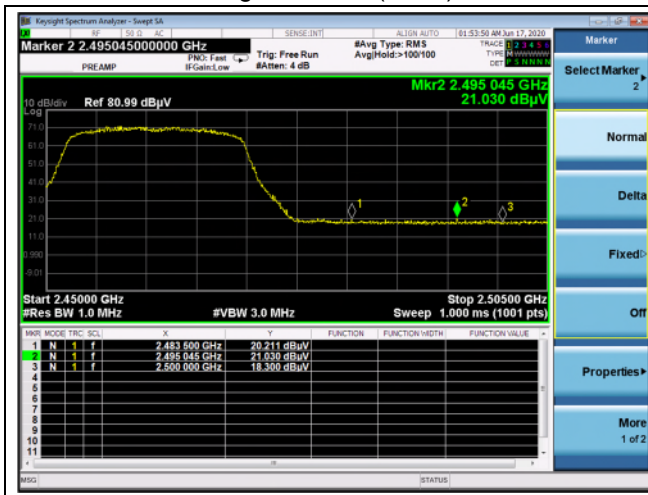

High channel\_40 RU (Average)

12 channel\_40 RU (Peak)

12 channel\_40 RU (Average)

13 channel\_40 RU (Peak)

13 channel\_40 RU (Average)

**OFDMA: 802.11ax\_HE20\_106T**

Low channel\_53 RU (Peak)

Low channel\_53 RU (Average)

High channel\_54 RU (Peak)

High channel\_54 RU (Average)

12 channel\_54 RU (Peak)

12 channel\_54 RU (Average)

13 channel\_54 RU (Peak)

13 channel\_54 RU (Average)

**OFDMA: 802.11ax\_HE20\_SU**

Low channel (Peak)

Low channel (Average)

High channel (Peak)

High channel (Average)

12 channel (Peak)

12 channel (Average)

13 channel (Peak)

13 channel (Average)

**Ant.1+Ant.2**

**OFDMA: 802.11ax\_HE20\_26T**

Low channel\_0 RU (Peak)

Low channel\_0 RU (Average)

High channel\_8 RU (Peak)

High channel\_8 RU (Average)

12 channel\_8 RU (Peak)

12 channel\_8 RU (Average)

13 channel\_8 RU (Peak)