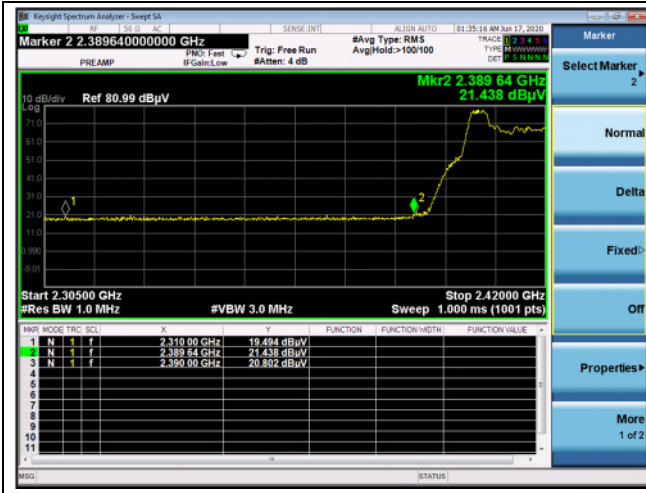

12 channel\_8 RU (Peak)

12 channel\_8 RU (Average)

13 channel\_8 RU (Peak)

13 channel\_8 RU (Average)

**OFDMA: 802.11ax\_HE20\_52T**

Low channel\_37 RU (Peak)

Low channel\_37 RU (Average)

High channel\_40 RU (Peak)

High channel\_40 RU (Average)

12 channel\_40 RU (Peak)

12 channel\_40 RU (Average)

13 channel\_40 RU (Peak)

13 channel\_40 RU (Average)

**OFDMA: 802.11ax\_HE20\_106T**

Low channel\_53 RU (Peak)

Low channel\_53 RU (Average)

High channel\_54 RU (Peak)

High channel\_54 RU (Average)

12 channel\_54 RU (Peak)

12 channel\_54 RU (Average)

13 channel\_54 RU (Peak)

13 channel\_54 RU (Average)

**OFDMA: 802.11ax\_HE20\_SU**

Low channel (Peak)