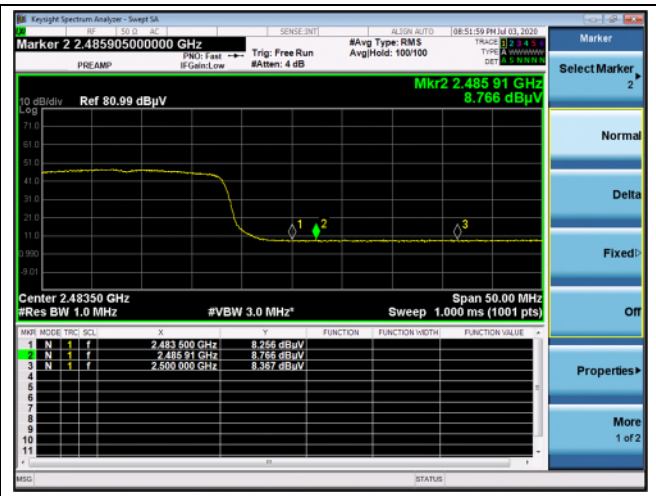

High channel\_54 RU (Peak)

High channel\_54 RU (Average)

12 channel\_54 RU (Peak)

12 channel\_54 RU (Average)

13 channel\_54 RU (Peak)

13 channel\_54 RU (Average)

**OFDMA: 802.11ax\_HE20\_SU**

Low channel (Peak)

Low channel (Average)

High channel (Peak)

High channel (Average)

12 channel (Peak)

12 channel (Average)

13 channel (Peak)

13 channel (Average)

**Ant.1+Ant.2**

**OFDMA: 802.11ax\_HE20\_26T**

Low channel\_0 RU (Peak)

Low channel\_0 RU (Average)

High channel\_8 RU (Peak)

High channel\_8 RU (Average)

12 channel\_8 RU (Peak)

12 channel\_8 RU (Average)

13 channel\_8 RU (Peak)