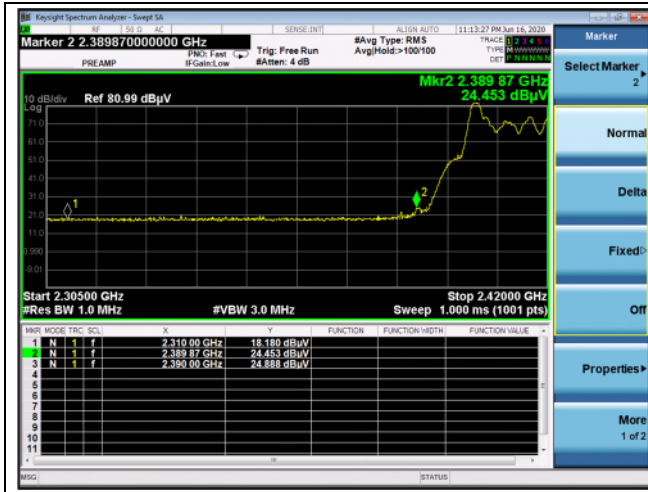

High channel\_54 RU (Peak)

High channel\_54 RU (Average)

12 channel\_54 RU (Peak)

12 channel\_54 RU (Average)

13 channel\_54 RU (Peak)

13 channel\_54 RU (Average)

**OFDMA: 802.11ax\_HE20\_SU**

Low channel (Peak)

Low channel (Average)

High channel (Peak)

High channel (Average)

12 channel (Peak)

12 channel (Average)

13 channel (Peak)

13 channel (Average)

**Ant.1+Ant.2**

**OFDMA: 802.11ax\_HE20\_26T**

Low channel\_0 RU (Peak)

Low channel\_0 RU (Average)

High channel\_8 RU (Peak)

High channel\_8 RU (Average)

12 channel\_8 RU (Peak)

12 channel\_8 RU (Average)

13 channel\_8 RU (Peak)