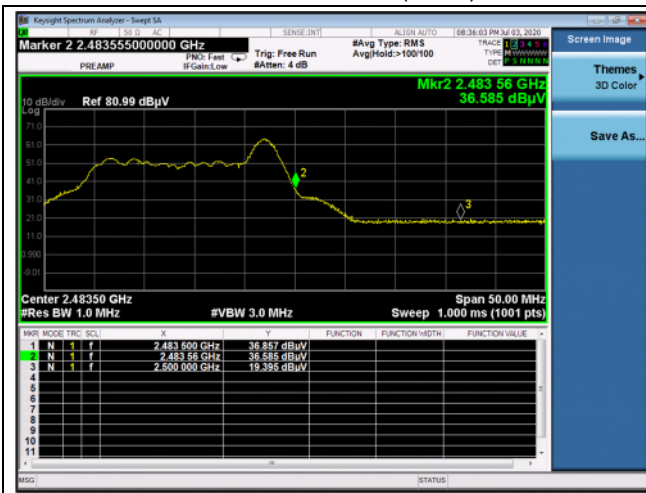

12 channel\_8 RU (Peak)

12 channel\_8 RU (Average)

13 channel\_8 RU (Peak)

13 channel\_8 RU (Average)

**OFDMA: 802.11ax\_HE20\_52T**

Low channel\_37 RU (Peak)

Low channel\_37 RU (Average)

High channel\_40 RU (Peak)

High channel\_40 RU (Average)

12 channel\_40 RU (Peak)

12 channel\_40 RU (Average)

13 channel\_40 RU (Peak)

13 channel\_40 RU (Average)

**OFDMA: 802.11ax\_HE20\_106T**

Low channel\_53 RU (Peak)

Low channel\_53 RU (Average)

High channel\_54 RU (Peak)

High channel\_54 RU (Average)

12 channel\_54 RU (Peak)

12 channel\_54 RU (Average)

13 channel\_54 RU (Peak)

13 channel\_54 RU (Average)

**OFDMA: 802.11ax\_HE20\_SU**

Low channel (Peak)