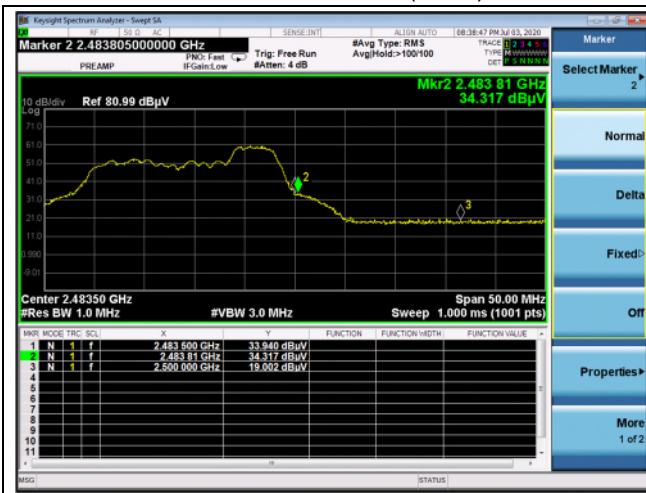

High channel\_40 RU (Average)

12 channel\_40 RU (Peak)

12 channel\_40 RU (Average)

13 channel\_40 RU (Peak)

13 channel\_40 RU (Average)

**OFDMA: 802.11ax\_HE20\_106T**

Low channel\_53 RU (Peak)

Low channel\_53 RU (Average)

High channel\_54 RU (Peak)

High channel\_54 RU (Average)

12 channel\_54 RU (Peak)

12 channel\_54 RU (Average)

13 channel\_54 RU (Peak)

13 channel\_54 RU (Average)

**OFDMA: 802.11ax\_HE20\_SU**

Low channel (Peak)

Low channel (Average)

High channel (Peak)

High channel (Average)

12 channel (Peak)

12 channel (Average)

13 channel (Peak)

13 channel (Average)

**Ant.1+Ant.2**