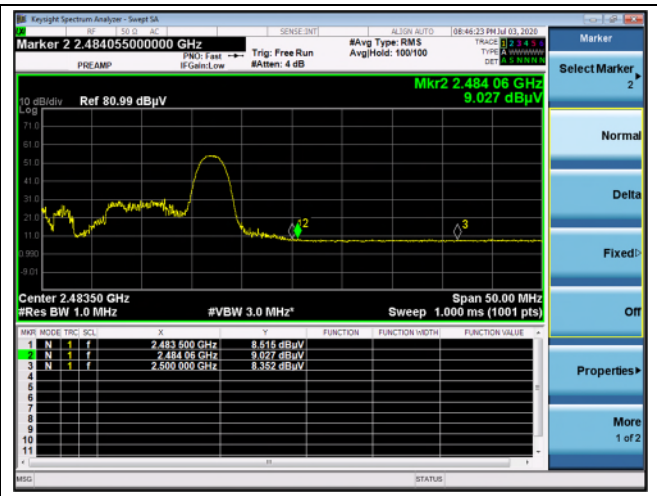

12 channel\_8 RU (Peak)

12 channel\_8 RU (Average)

13 channel\_8 RU (Peak)

13 channel\_8 RU (Average)

**OFDMA: 802.11ax\_HE20\_52T**

Low channel\_37 RU (Peak)

Low channel\_37 RU (Average)

High channel\_40 RU (Peak)

High channel\_40 RU (Average)

12 channel\_40 RU (Peak)

12 channel\_40 RU (Average)

13 channel\_40 RU (Peak)

13 channel\_40 RU (Average)

**OFDMA: 802.11ax\_HE20\_106T**

Low channel\_53 RU (Peak)

Low channel\_53 RU (Average)

High channel\_54 RU (Peak)

High channel\_54 RU (Average)

12 channel\_54 RU (Peak)

12 channel\_54 RU (Average)

13 channel\_54 RU (Peak)

13 channel\_54 RU (Average)

**OFDMA: 802.11ax\_HE20\_SU**

Low channel (Peak)