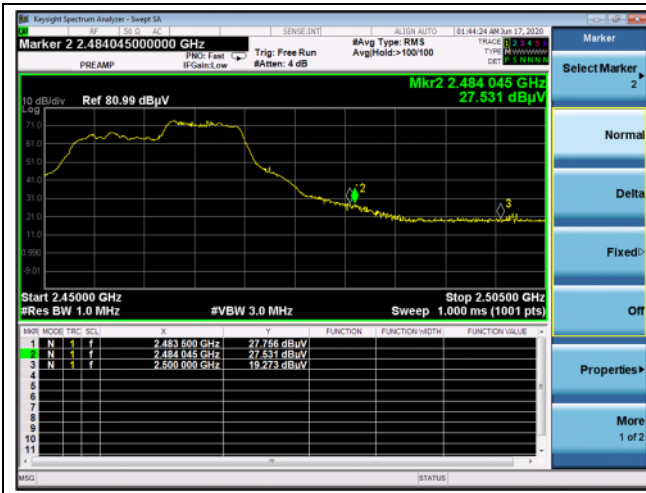

High channel\_40 RU (Average)

12 channel\_40 RU (Peak)

12 channel\_40 RU (Average)

13 channel\_40 RU (Peak)

13 channel\_40 RU (Average)

**OFDMA: 802.11ax\_HE20\_106T**

Low channel\_53 RU (Peak)

Low channel\_53 RU (Average)

High channel\_54 RU (Peak)

High channel\_54 RU (Average)

12 channel\_54 RU (Peak)

12 channel\_54 RU (Average)

13 channel\_54 RU (Peak)

13 channel\_54 RU (Average)

**OFDMA: 802.11ax\_HE20\_SU**

Low channel (Peak)

Low channel (Average)

High channel (Peak)

High channel (Average)

12 channel (Peak)

12 channel (Average)

13 channel (Peak)

13 channel (Average)

**Ant.1+Ant.2**