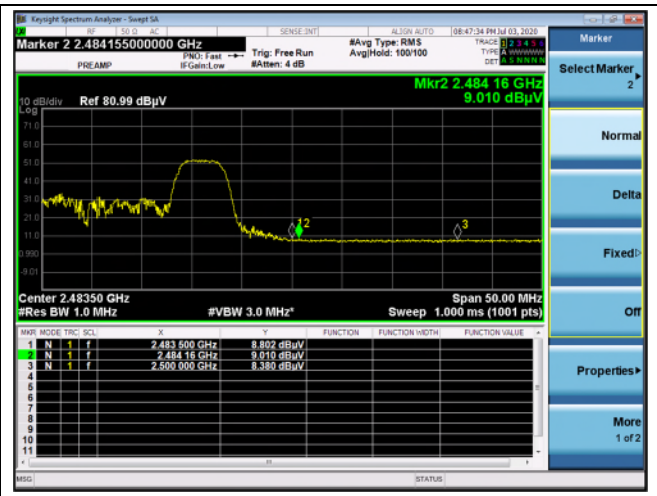

12 channel\_8 RU (Peak)

12 channel\_8 RU (Average)

13 channel\_8 RU (Peak)

13 channel\_8 RU (Average)

**OFDMA: 802.11ax\_HE20\_52T**

Low channel\_37 RU (Peak)

Low channel\_37 RU (Average)

High channel\_40 RU (Peak)

High channel\_40 RU (Average)

12 channel\_40 RU (Peak)

12 channel\_40 RU (Average)

13 channel\_40 RU (Peak)

13 channel\_40 RU (Average)

**OFDMA: 802.11ax\_HE20\_106T**

Low channel\_53 RU (Peak)

Low channel\_53 RU (Average)

High channel\_54 RU (Peak)

High channel\_54 RU (Average)

12 channel\_54 RU (Peak)

12 channel\_54 RU (Average)

13 channel\_54 RU (Peak)

13 channel\_54 RU (Average)

**OFDMA: 802.11ax\_HE20\_SU**

Low channel (Peak)