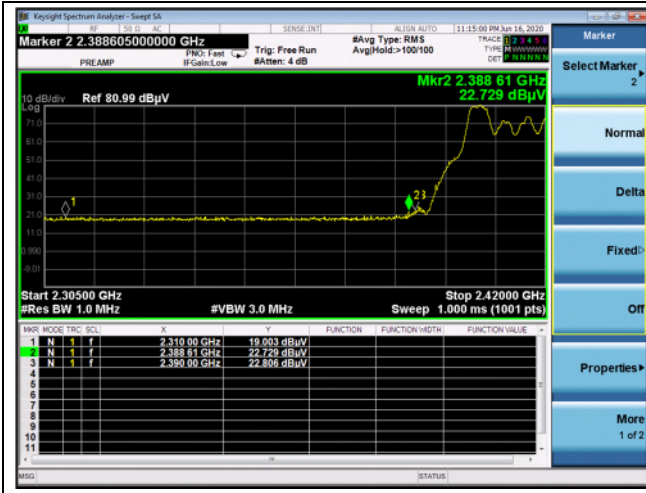

Low channel (Average)

High channel (Peak)

High channel (Average)

12 channel (Peak)

12 channel (Average)

13 channel (Peak)

13 channel (Average)

**Ant.1+Ant.2**

**OFDMA: 802.11ax\_HE20\_26T**

Low channel\_0 RU (Peak)

Low channel\_0 RU (Average)

High channel\_8 RU (Peak)

High channel\_8 RU (Average)

12 channel\_8 RU (Peak)

12 channel\_8 RU (Average)

13 channel\_8 RU (Peak)

13 channel\_8 RU (Average)

**OFDMA: 802.11ax\_HE20\_52T**

Low channel\_37 RU (Peak)

Low channel\_37 RU (Average)

High channel\_40 RU (Peak)

High channel\_40 RU (Average)

12 channel\_40 RU (Peak)

12 channel\_40 RU (Average)