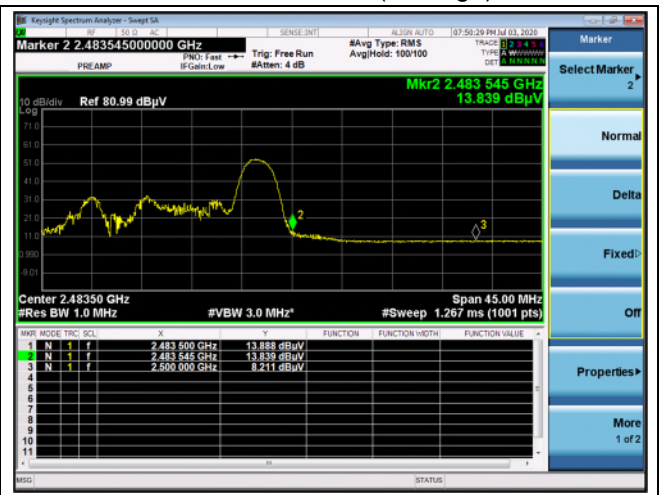

Low channel (Average)

High channel (Peak)

High channel (Average)

12 channel (Peak)

12 channel (Average)

13 channel (Peak)

13 channel (Average)

**Ant.1+Ant.2**

**OFDMA: 802.11ax\_HE20\_26T**

Low channel\_0 RU (Peak)

Low channel\_0 RU (Average)

High channel\_8 RU (Peak)

High channel\_8 RU (Average)

12 channel\_8 RU (Peak)

12 channel\_8 RU (Average)

13 channel\_8 RU (Peak)

13 channel\_8 RU (Average)

**OFDMA: 802.11ax\_HE20\_52T**

Low channel\_37 RU (Peak)

Low channel\_37 RU (Average)

High channel\_40 RU (Peak)

High channel\_40 RU (Average)

12 channel\_40 RU (Peak)

12 channel\_40 RU (Average)