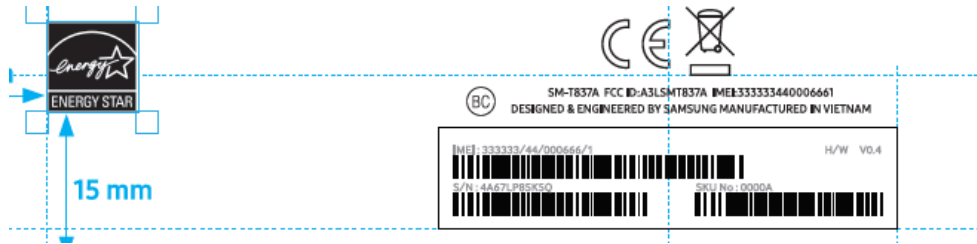

**Label and Location**

Model : SM-T837A

FCC ID: A3LSMT837A

**Label:**

**Location:**

Top →

Back of device →

Bottom →

Tablet : FCC ID is engraved on rear bottom of the device