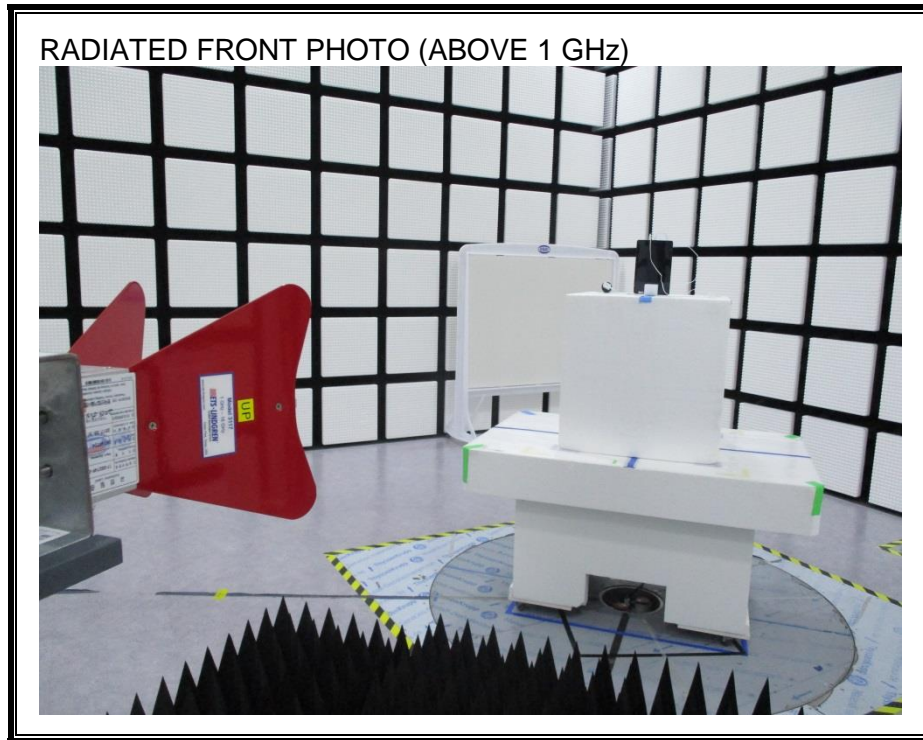

15. SETUP PHOTOS

ANTENNA PORT CONDUCTED RF MEASUREMENT SETUP

RADIATED RF MEASUREMENT SETUP (BELOW 1 GHz)

RADIATED RF MEASUREMENT SETUP (BELOW 1 GHz EQUIPPED WITH KEYBOARD)

RADIATED RF MEASUREMENT SETUP (ABOVE 1 GHz)

RADIATED RF MEASUREMENT SETUP FOR PORTABLE CONFIGURATION

POWERLINE CONDUCTED EMISSIONS MEASUREMENT SETUP

DYNAMIC FREQUENCY SELECTION MEASUREMENT SETUP

END OF REPORT