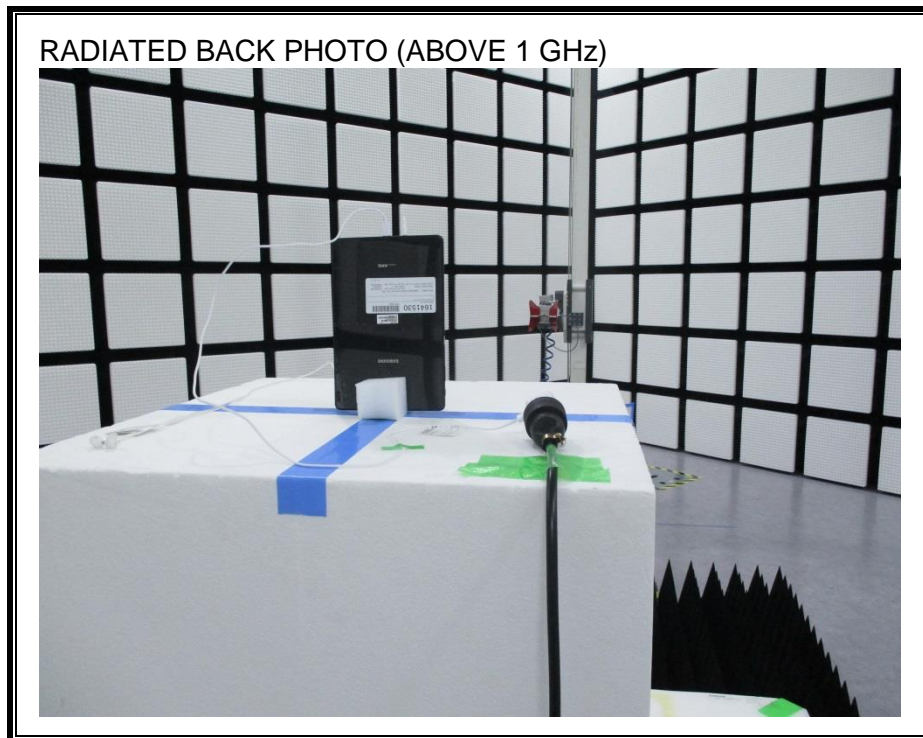

15. SETUP PHOTOS

ANTENNA PORT CONDUCTED RF MEASUREMENT SETUP

RADIATED RF MEASUREMENT SETUP (BELOW 1 GHz)

RADIATED RF MEASUREMENT SETUP (BELOW 1 GHz EQUIPPED WITH KEYBOARD)

RADIATED RF MEASUREMENT SETUP (ABOVE 1 GHz)

RADIATED RF MEASUREMENT SETUP FOR PORTABLE CONFIGURATION

POWERLINE CONDUCTED EMISSIONS MEASUREMENT SETUP

DYNAMIC FREQUENCY SELECTION MEASUREMENT SETUP

END OF REPORT