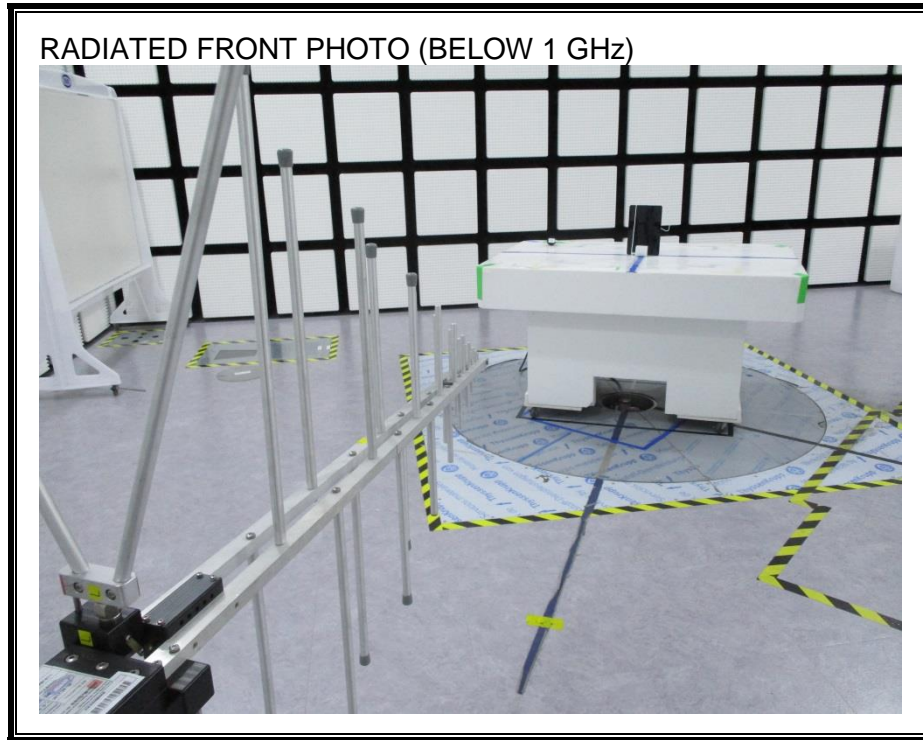

15. SETUP PHOTOS

ANTENNA PORT CONDUCTED RF MEASUREMENT SETUP

RADIATED RF MEASUREMENT SETUP (BELOW 1 GHz)

RADIATED RF MEASUREMENT SETUP (BELOW 1 GHz EQUIPPED WITH KEYBOARD)

RADIATED RF MEASUREMENT SETUP (ABOVE 1 GHz)

RADIATED RF MEASUREMENT SETUP FOR PORTABLE CONFIGURATION

POWERLINE CONDUCTED EMISSIONS MEASUREMENT SETUP

DYNAMIC FREQUENCY SELECTION MEASUREMENT SETUP

END OF REPORT