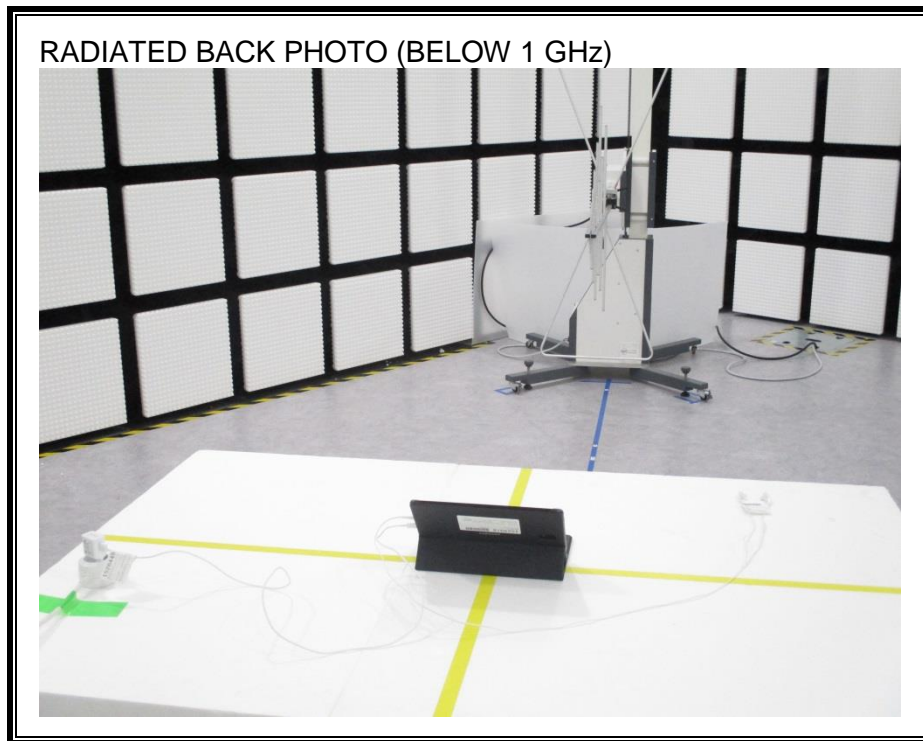

15. SETUP PHOTOS

ANTENNA PORT CONDUCTED RF MEASUREMENT SETUP

RADIATED RF MEASUREMENT SETUP (BELOW 1 GHz)

RADIATED RF MEASUREMENT SETUP (BELOW 1 GHz EQUIPPED WITH KEYBOARD)

RADIATED RF MEASUREMENT SETUP (ABOVE 1 GHz)

RADIATED RF MEASUREMENT SETUP FOR PORTABLE CONFIGURATION

POWERLINE CONDUCTED EMISSIONS MEASUREMENT SETUP

DYNAMIC FREQUENCY SELECTION MEASUREMENT SETUP

END OF REPORT