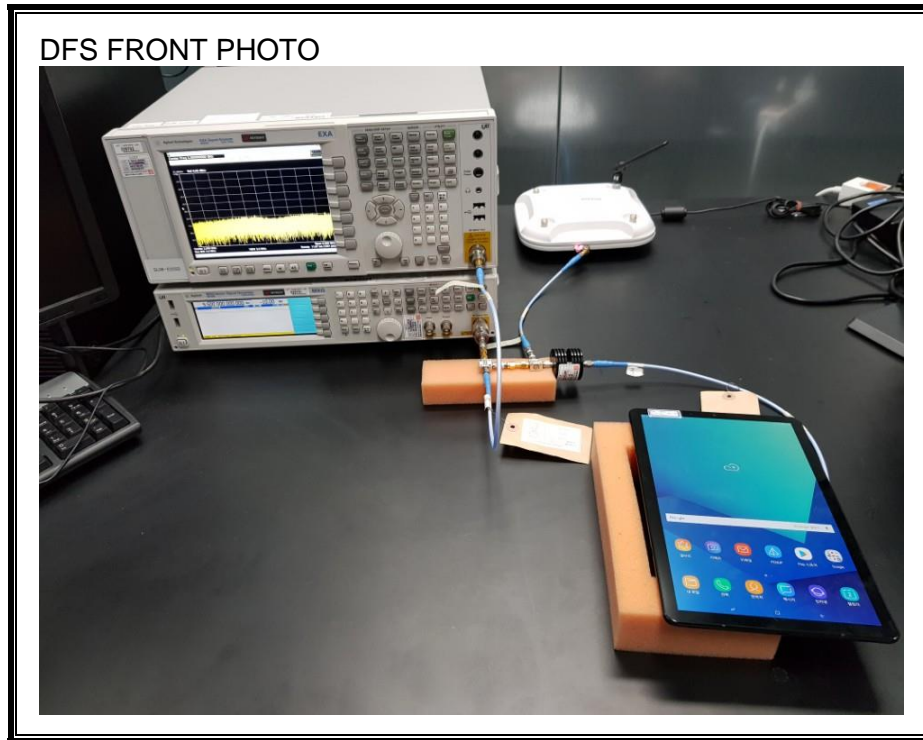

15. SETUP PHOTOS

ANTENNA PORT CONDUCTED RF MEASUREMENT SETUP

RADIATED RF MEASUREMENT SETUP (BELOW 1 GHz)

RADIATED RF MEASUREMENT SETUP (BELOW 1 GHz EQUIPPED WITH KEYBOARD)

RADIATED RF MEASUREMENT SETUP (ABOVE 1 GHz)

RADIATED RF MEASUREMENT SETUP FOR PORTABLE CONFIGURATION

POWERLINE CONDUCTED EMISSIONS MEASUREMENT SETUP

DYNAMIC FREQUENCY SELECTION MEASUREMENT SETUP

END OF REPORT