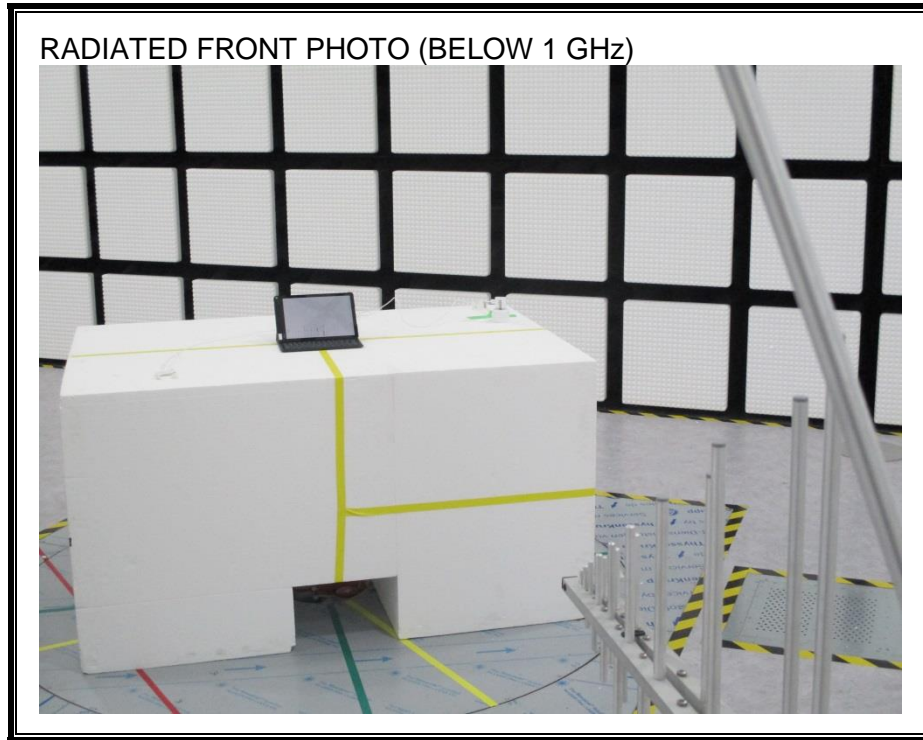

15. SETUP PHOTOS

ANTENNA PORT CONDUCTED RF MEASUREMENT SETUP

RADIATED RF MEASUREMENT SETUP (BELOW 1 GHz)

RADIATED RF MEASUREMENT SETUP (BELOW 1 GHz EQUIPPED WITH KEYBOARD)

RADIATED RF MEASUREMENT SETUP (ABOVE 1 GHz)

RADIATED RF MEASUREMENT SETUP FOR PORTABLE CONFIGURATION

POWERLINE CONDUCTED EMISSIONS MEASUREMENT SETUP

DYNAMIC FREQUENCY SELECTION MEASUREMENT SETUP

END OF REPORT