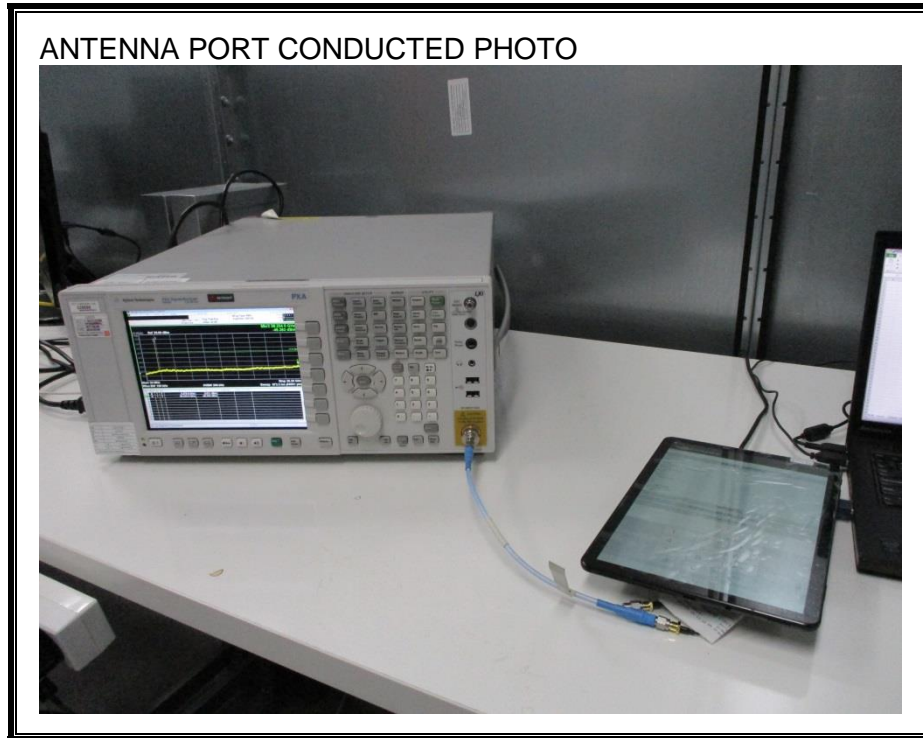

13. SETUP PHOTOS

ANTENNA PORT CONDUCTED RF MEASUREMENT SETUP

RADIATED RF MEASUREMENT SETUP (BELOW 1 GHz)

RADIATED RF MEASUREMENT SETUP (BELOW 1 GHz EQUIPPED WITH KEYBOARD)

RADIATED RF MEASUREMENT SETUP (ABOVE 1 GHz)

RADIATED RF MEASUREMENT SETUP FOR PORTABLE CONFIGURATION

POWERLINE CONDUCTED EMISSIONS MEASUREMENT SETUP

END OF REPORT