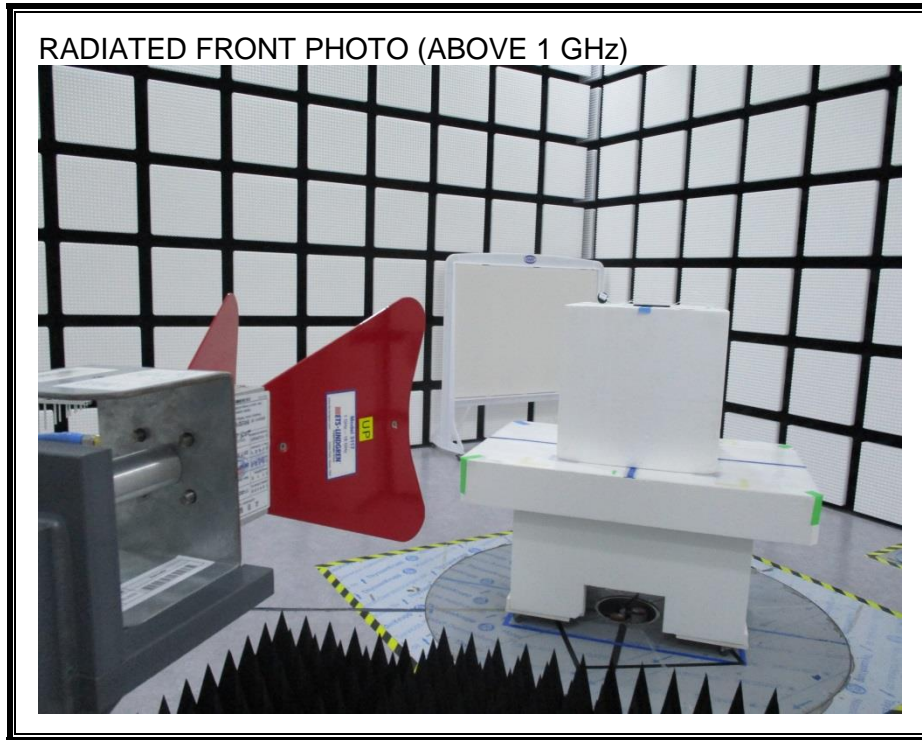

13. SETUP PHOTOS

ANTENNA PORT CONDUCTED RF MEASUREMENT SETUP

RADIATED RF MEASUREMENT SETUP (BELOW 1 GHz Y)

RADIATED RF MEASUREMENT SETUP (BELOW 1 GHz X)

RADIATED RF MEASUREMENT SETUP (BELOW 1 GHz EQUIPPED WITH KEYBOARD)

RADIATED RF MEASUREMENT SETUP (ABOVE 1 GHz Y)

RADIATED RF MEASUREMENT SETUP (ABOVE 1 GHz X)

RADIATED RF MEASUREMENT SETUP FOR PORTABLE CONFIGURATION

POWERLINE CONDUCTED EMISSIONS MEASUREMENT SETUP

LINE CONDUCTED FRONT PHOTO

LINE CONDUCTED BACK PHOTO

END OF REPORT