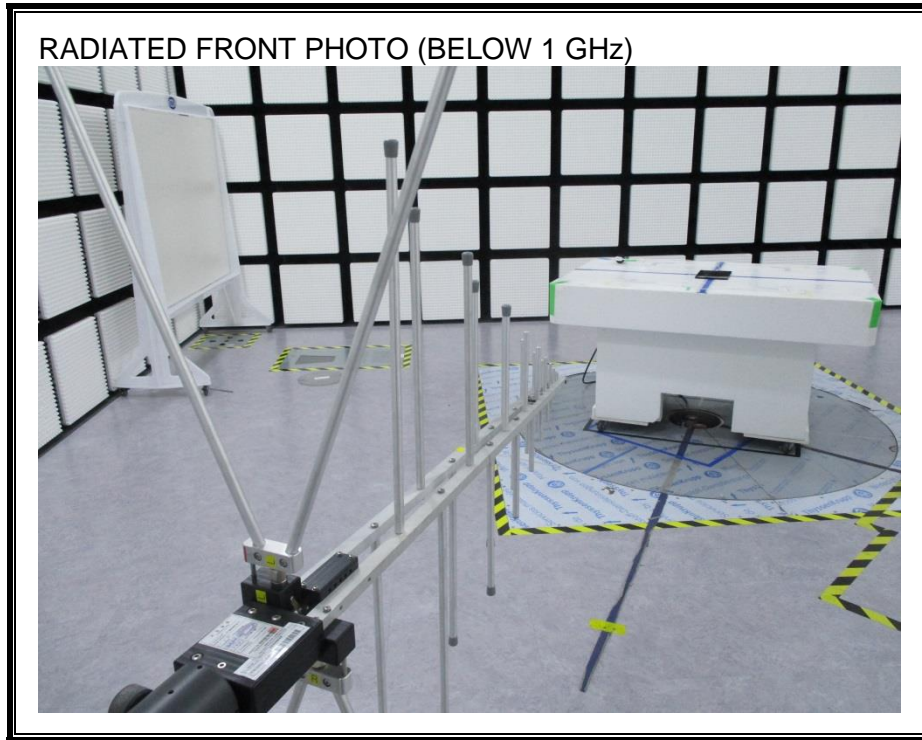

13. SETUP PHOTOS

ANTENNA PORT CONDUCTED RF MEASUREMENT SETUP

RADIATED RF MEASUREMENT SETUP (BELOW 1 GHz Y)

RADIATED RF MEASUREMENT SETUP (BELOW 1 GHz X)

RADIATED RF MEASUREMENT SETUP (BELOW 1 GHz EQUIPPED WITH KEYBOARD)

RADIATED RF MEASUREMENT SETUP (ABOVE 1 GHz Y)

RADIATED RF MEASUREMENT SETUP (ABOVE 1 GHz X)

RADIATED RF MEASUREMENT SETUP FOR PORTABLE CONFIGURATION

POWERLINE CONDUCTED EMISSIONS MEASUREMENT SETUP

LINE CONDUCTED FRONT PHOTO

LINE CONDUCTED BACK PHOTO

END OF REPORT