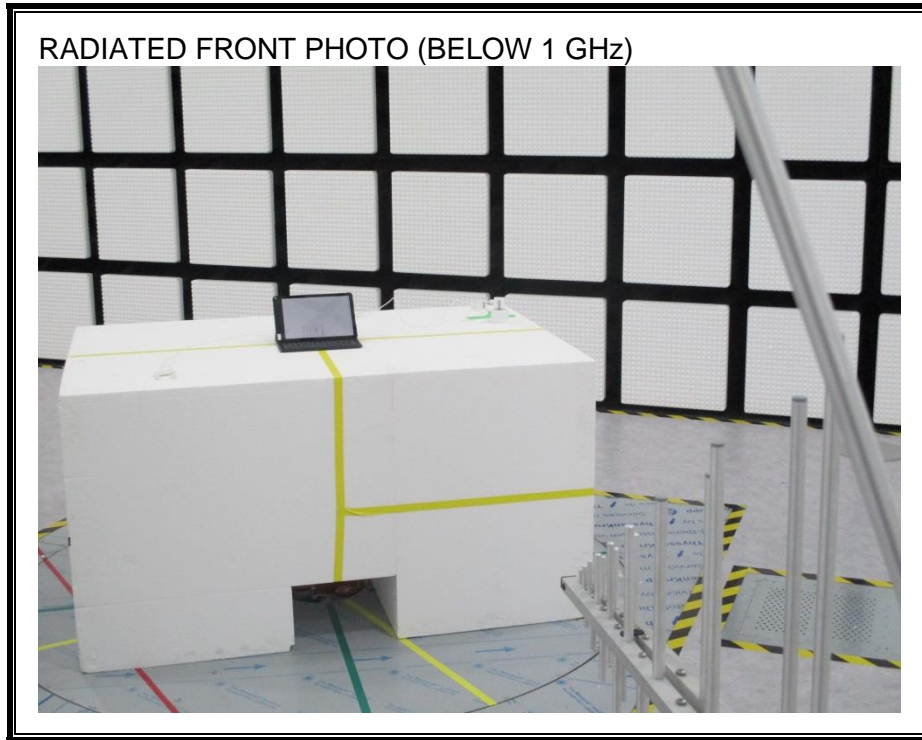

13. SETUP PHOTOS

ANTENNA PORT CONDUCTED RF MEASUREMENT SETUP

RADIATED RF MEASUREMENT SETUP (BELOW 1 GHz Y)

RADIATED RF MEASUREMENT SETUP (BELOW 1 GHz X)

RADIATED RF MEASUREMENT SETUP (BELOW 1 GHz EQUIPPED WITH KEYBOARD)

RADIATED RF MEASUREMENT SETUP (ABOVE 1 GHz Y)

RADIATED RF MEASUREMENT SETUP (ABOVE 1 GHz X)

RADIATED RF MEASUREMENT SETUP FOR PORTABLE CONFIGURATION

POWERLINE CONDUCTED EMISSIONS MEASUREMENT SETUP

LINE CONDUCTED FRONT PHOTO

LINE CONDUCTED BACK PHOTO

END OF REPORT