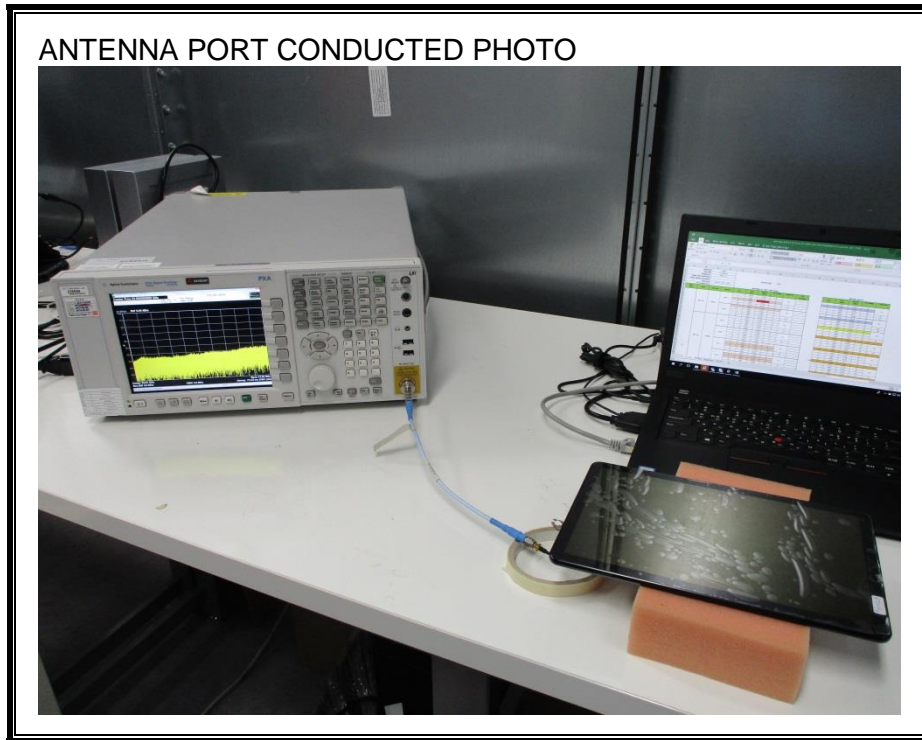

13. SETUP PHOTOS

ANTENNA PORT CONDUCTED RF MEASUREMENT SETUP

RADIATED RF MEASUREMENT SETUP (BELOW 1 GHz Y)

RADIATED RF MEASUREMENT SETUP (BELOW 1 GHz X)

RADIATED RF MEASUREMENT SETUP (BELOW 1 GHz EQUIPPED WITH KEYBOARD)

RADIATED RF MEASUREMENT SETUP (ABOVE 1 GHz Y)

RADIATED RF MEASUREMENT SETUP (ABOVE 1 GHz X)

RADIATED RF MEASUREMENT SETUP FOR PORTABLE CONFIGURATION

POWERLINE CONDUCTED EMISSIONS MEASUREMENT SETUP

LINE CONDUCTED FRONT PHOTO

LINE CONDUCTED BACK PHOTO

END OF REPORT