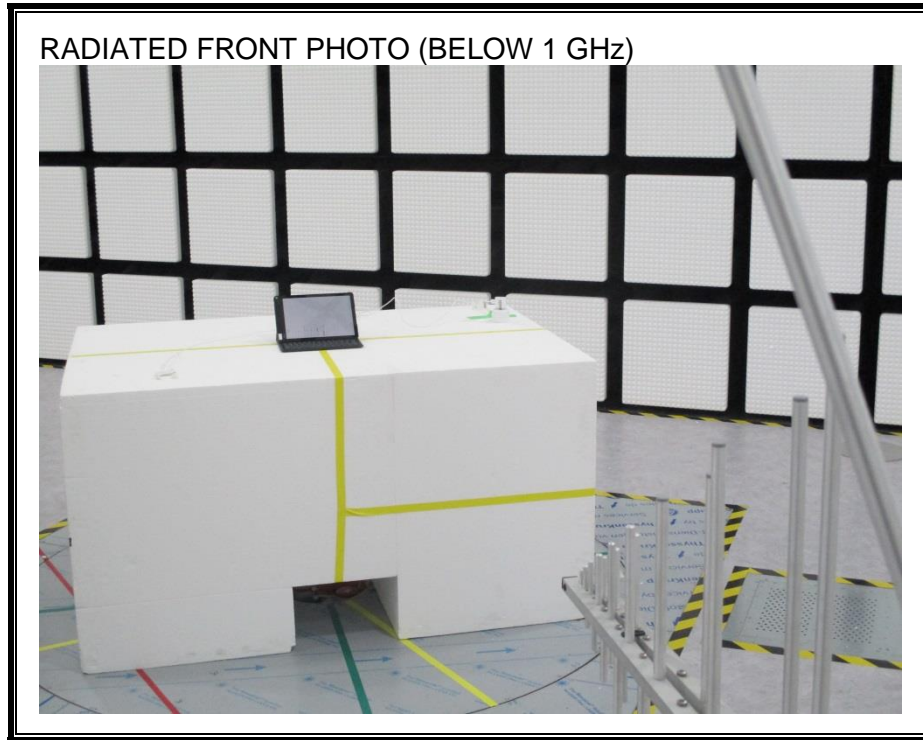

13. SETUP PHOTOS

ANTENNA PORT CONDUCTED RF MEASUREMENT SETUP

RADIATED RF MEASUREMENT SETUP (BELOW 1 GHz)

RADIATED RF MEASUREMENT SETUP (BELOW 1 GHz EQUIPPED WITH KEYBOARD)

RADIATED RF MEASUREMENT SETUP (ABOVE 1 GHz)

RADIATED RF MEASUREMENT SETUP FOR PORTABLE CONFIGURATION

POWERLINE CONDUCTED EMISSIONS MEASUREMENT SETUP

END OF REPORT