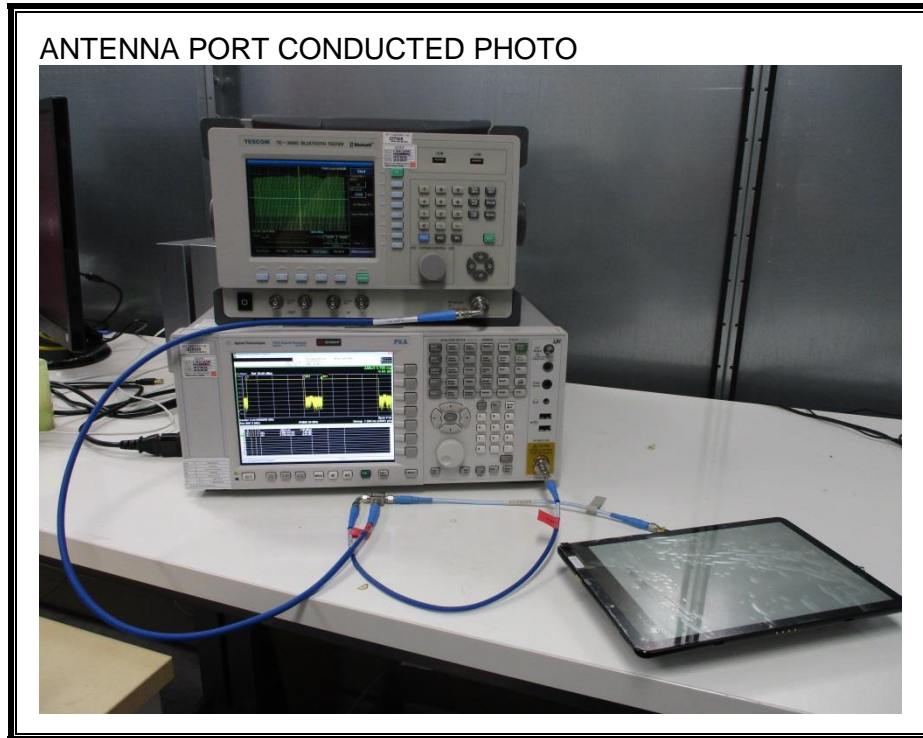

13. SETUP PHOTOS

ANTENNA PORT CONDUCTED RF MEASUREMENT SETUP

RADIATED RF MEASUREMENT SETUP (BELOW 1 GHz)

RADIATED RF MEASUREMENT SETUP (BELOW 1 GHz EQUIPPED WITH KEYBOARD)

RADIATED RF MEASUREMENT SETUP (ABOVE 1 GHz)

RADIATED RF MEASUREMENT SETUP FOR PORTABLE CONFIGURATION

POWERLINE CONDUCTED EMISSIONS MEASUREMENT SETUP

END OF REPORT