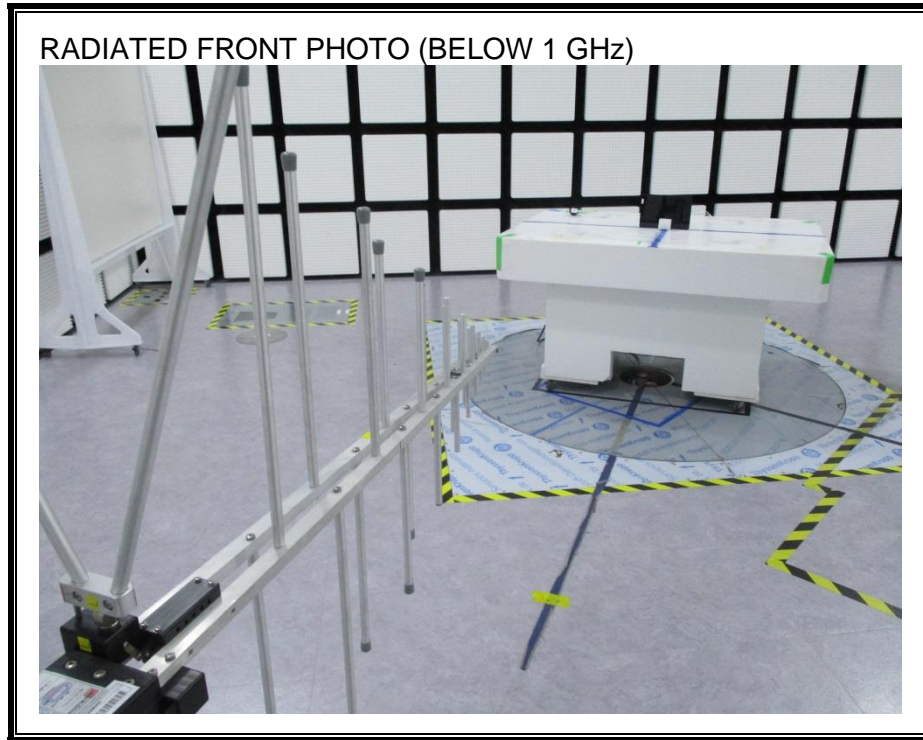

13. SETUP PHOTOS

ANTENNA PORT CONDUCTED RF MEASUREMENT SETUP

RADIATED RF MEASUREMENT SETUP (BELOW 1 GHz)

RADIATED RF MEASUREMENT SETUP (BELOW 1 GHz EQUIPPED WITH KEYBOARD)

RADIATED RF MEASUREMENT SETUP (ABOVE 1 GHz)

RADIATED RF MEASUREMENT SETUP FOR PORTABLE CONFIGURATION

POWERLINE CONDUCTED EMISSIONS MEASUREMENT SETUP

END OF REPORT