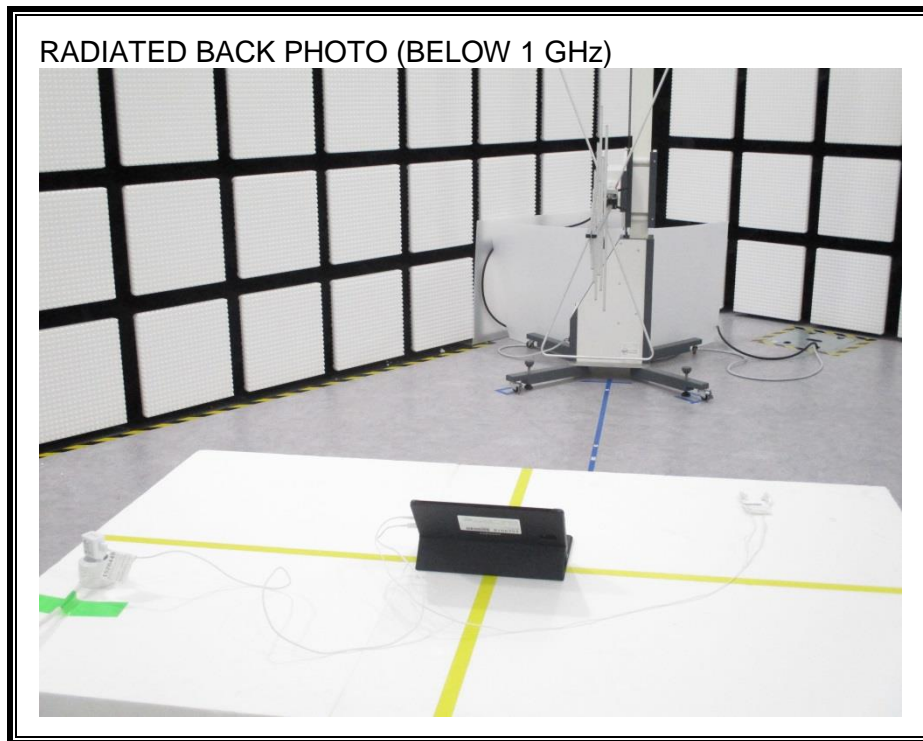

13. SETUP PHOTOS

ANTENNA PORT CONDUCTED RF MEASUREMENT SETUP

RADIATED RF MEASUREMENT SETUP (BELOW 1 GHz)

RADIATED RF MEASUREMENT SETUP (BELOW 1 GHz EQUIPPED WITH KEYBOARD)

RADIATED RF MEASUREMENT SETUP (ABOVE 1 GHz)

RADIATED RF MEASUREMENT SETUP FOR PORTABLE CONFIGURATION

POWERLINE CONDUCTED EMISSIONS MEASUREMENT SETUP

END OF REPORT