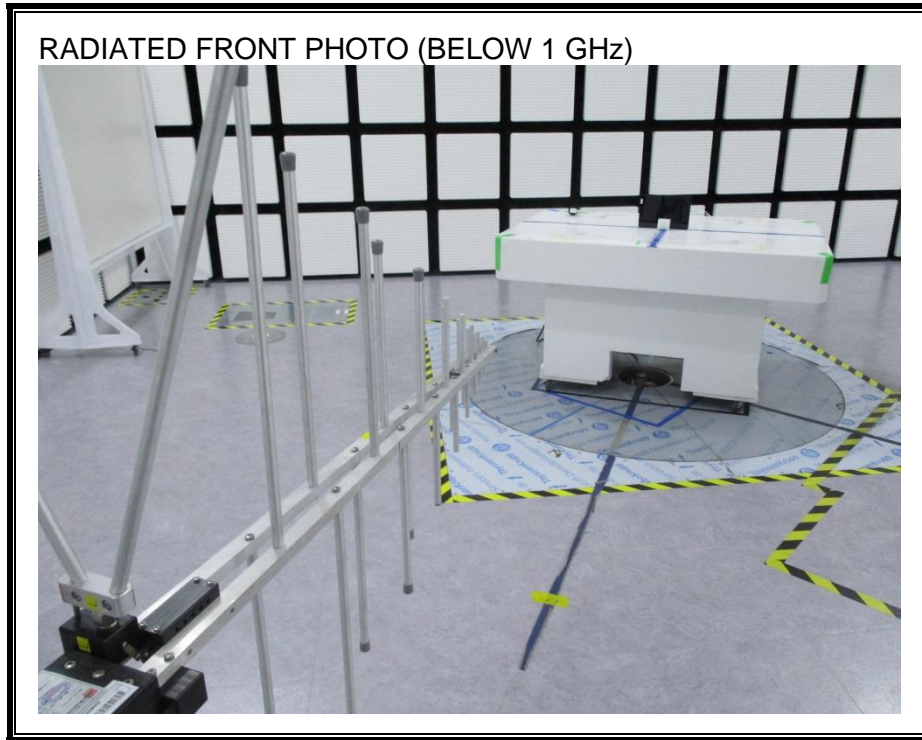

9. SETUP PHOTOS

ANTENNA PORT CONDUCTED RF MEASUREMENT SETUP

RADIATED RF MEASUREMENT SETUP (BELOW 1 GHz)

RADIATED RF MEASUREMENT SETUP (BELOW 1 GHz EQUIPPED WITH KEYBOARD)

RADIATED RF MEASUREMENT SETUP (ABOVE 1 GHz)

RADIATED RF MEASUREMENT SETUP FOR PORTABLE CONFIGURATION

POWERLINE CONDUCTED EMISSIONS MEASUREMENT SETUP

END OF REPORT