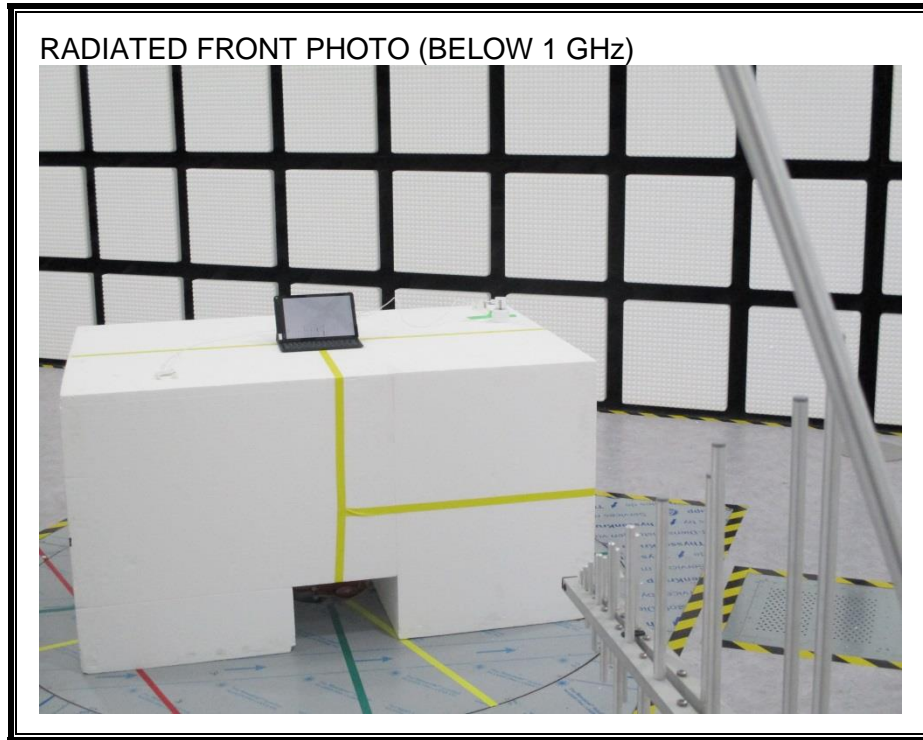

9. SETUP PHOTOS

ANTENNA PORT CONDUCTED RF MEASUREMENT SETUP

RADIATED RF MEASUREMENT SETUP (BELOW 1 GHz)

RADIATED RF MEASUREMENT SETUP (BELOW 1 GHz EQUIPPED WITH KEYBOARD)

RADIATED RF MEASUREMENT SETUP (ABOVE 1 GHz)

RADIATED RF MEASUREMENT SETUP FOR PORTABLE CONFIGURATION

POWERLINE CONDUCTED EMISSIONS MEASUREMENT SETUP

END OF REPORT