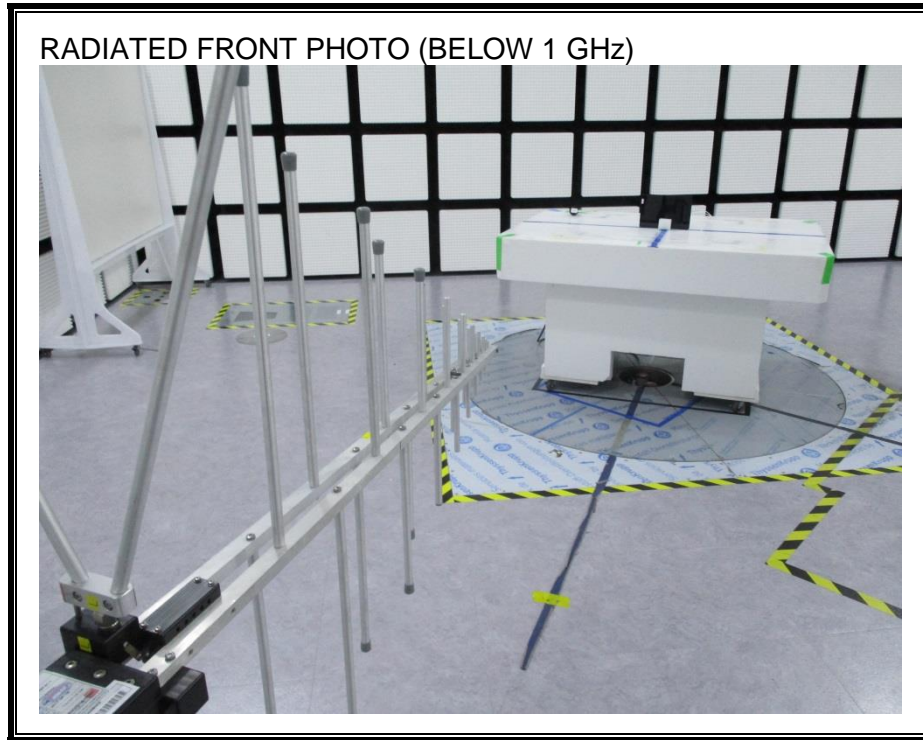

9. SETUP PHOTOS

ANTENNA PORT CONDUCTED RF MEASUREMENT SETUP

RADIATED RF MEASUREMENT SETUP (BELOW 1 GHz)

RADIATED RF MEASUREMENT SETUP (BELOW 1 GHz EQUIPPED WITH KEYBOARD)

RADIATED RF MEASUREMENT SETUP (ABOVE 1 GHz)

RADIATED RF MEASUREMENT SETUP FOR PORTABLE CONFIGURATION

POWERLINE CONDUCTED EMISSIONS MEASUREMENT SETUP

END OF REPORT