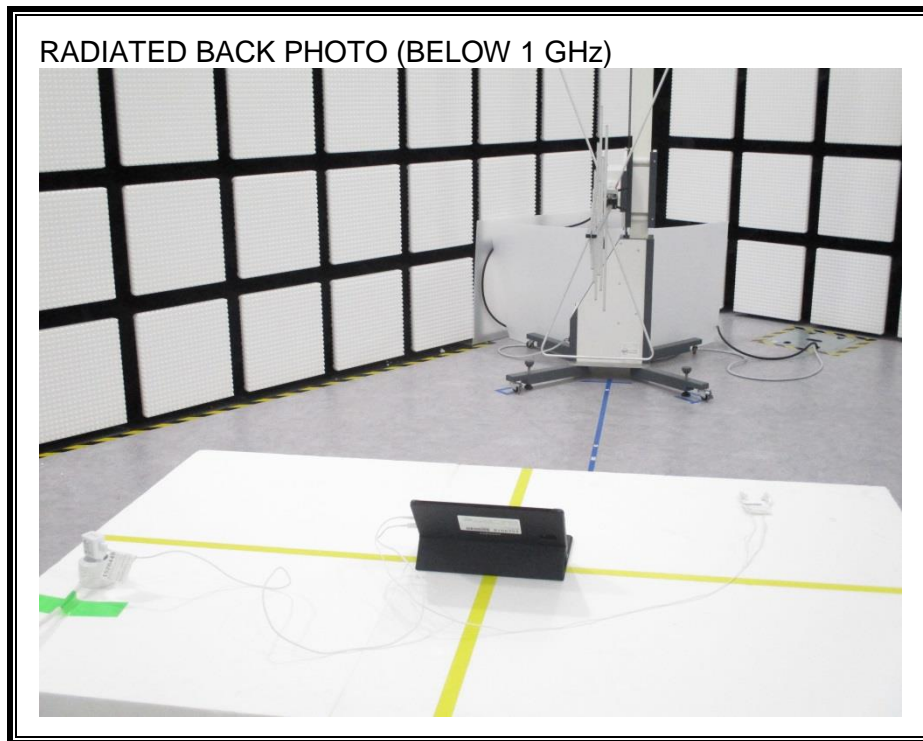

9. SETUP PHOTOS

ANTENNA PORT CONDUCTED RF MEASUREMENT SETUP

RADIATED RF MEASUREMENT SETUP (BELOW 1 GHz)

RADIATED RF MEASUREMENT SETUP (BELOW 1 GHz EQUIPPED WITH KEYBOARD)

RADIATED RF MEASUREMENT SETUP (ABOVE 1 GHz)

RADIATED RF MEASUREMENT SETUP FOR PORTABLE CONFIGURATION

POWERLINE CONDUCTED EMISSIONS MEASUREMENT SETUP

END OF REPORT