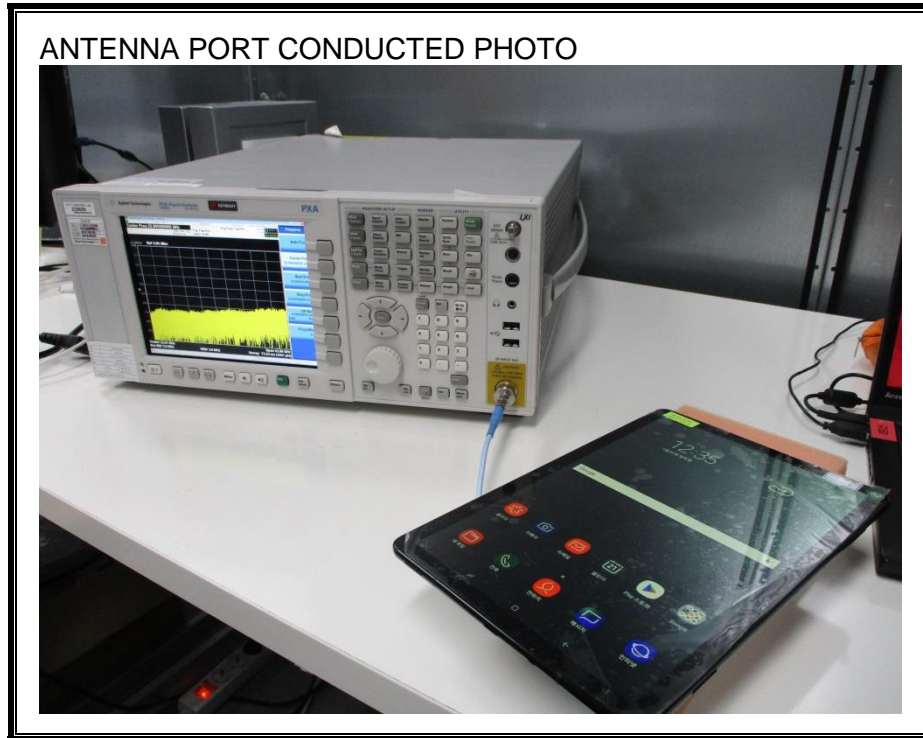

9. SETUP PHOTOS

ANTENNA PORT CONDUCTED RF MEASUREMENT SETUP

RADIATED RF MEASUREMENT SETUP (BELOW 1 GHz)

RADIATED RF MEASUREMENT SETUP (BELOW 1 GHz EQUIPPED WITH KEYBOARD)

RADIATED RF MEASUREMENT SETUP (ABOVE 1 GHz)

RADIATED RF MEASUREMENT SETUP FOR PORTABLE CONFIGURATION

POWERLINE CONDUCTED EMISSIONS MEASUREMENT SETUP

END OF REPORT