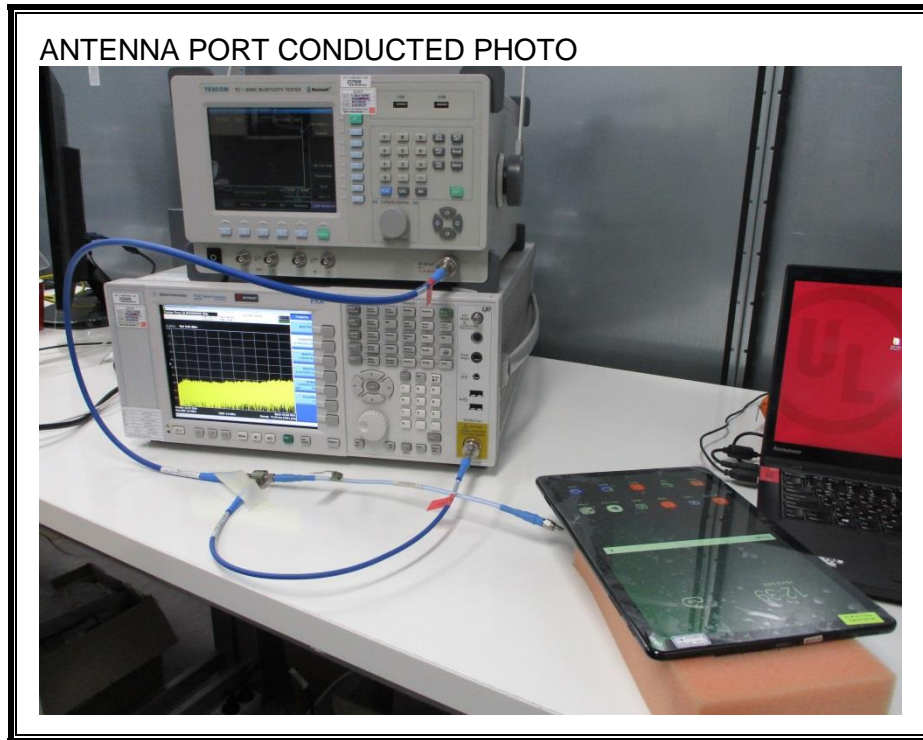

### 13. SETUP PHOTOS

#### ANTENNA PORT CONDUCTED RF MEASUREMENT SETUP

**RADIATED RF MEASUREMENT SETUP (BELOW 1 GHz)**

**RADIATED RF MEASUREMENT SETUP (BELOW 1 GHz EQUIPPED WITH KEYBOARD)**

**RADIATED RF MEASUREMENT SETUP (ABOVE 1 GHz)**

**RADIATED RF MEASUREMENT SETUP FOR PORTABLE CONFIGURATION**

**POWERLINE CONDUCTED EMISSIONS MEASUREMENT SETUP**

**END OF REPORT**