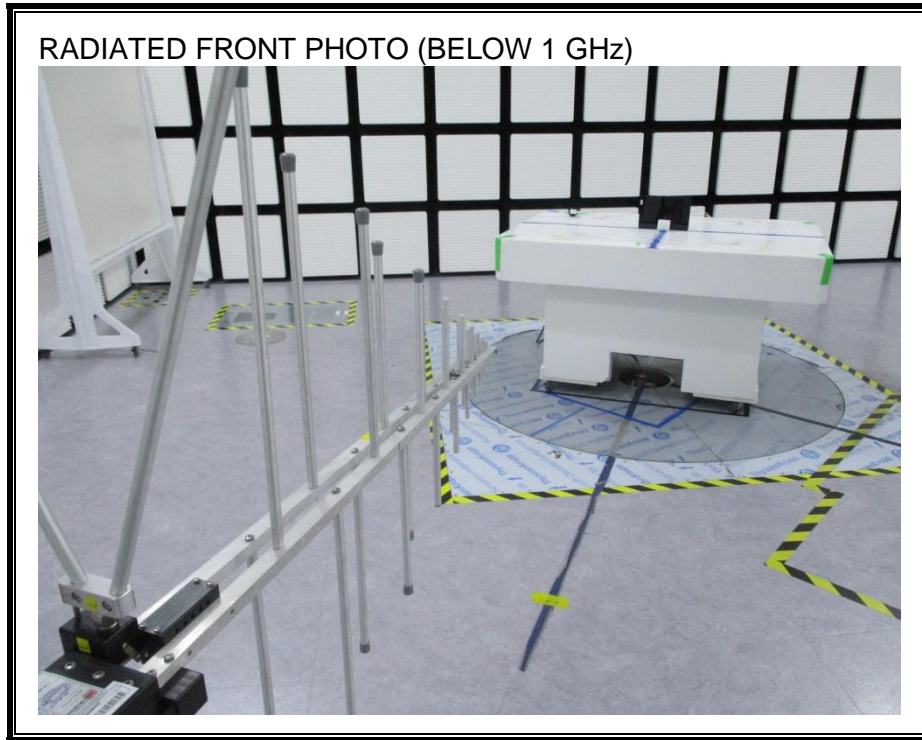

### 13. SETUP PHOTOS

#### ANTENNA PORT CONDUCTED RF MEASUREMENT SETUP

**RADIATED RF MEASUREMENT SETUP (BELOW 1 GHz)**

**RADIATED RF MEASUREMENT SETUP (BELOW 1 GHz EQUIPPED WITH KEYBOARD)**

**RADIATED RF MEASUREMENT SETUP (ABOVE 1 GHz)**

**RADIATED RF MEASUREMENT SETUP FOR PORTABLE CONFIGURATION**

**POWERLINE CONDUCTED EMISSIONS MEASUREMENT SETUP**

**END OF REPORT**