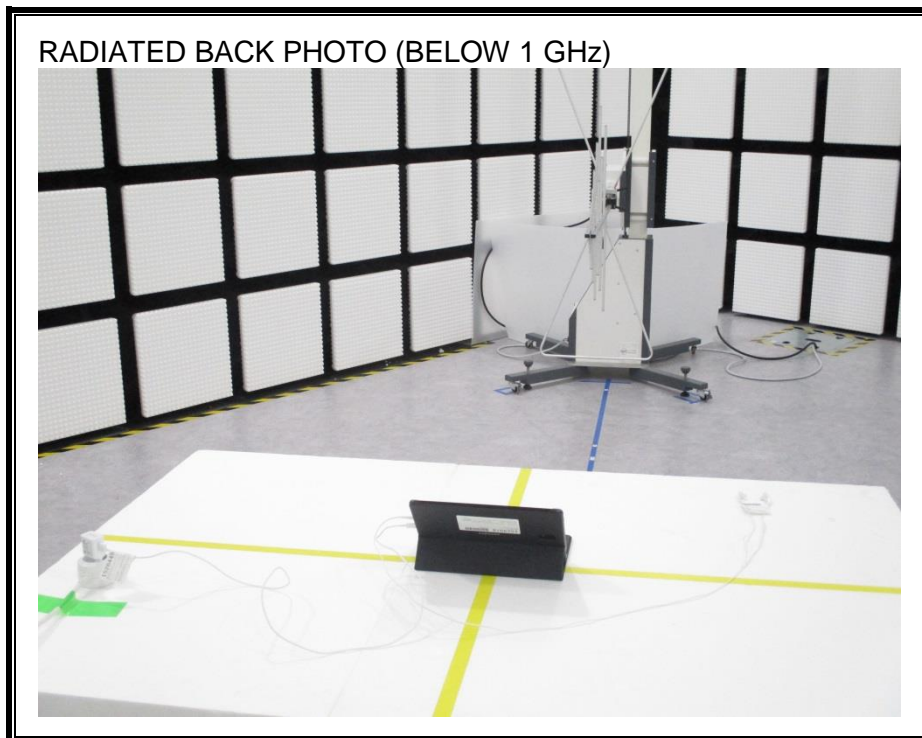

#### ANTENNA PORT CONDUCTED RF MEASUREMENT SETUP

**RADIATED RF MEASUREMENT SETUP (BELOW 1 GHz)**

**RADIATED RF MEASUREMENT SETUP (BELOW 1 GHz EQUIPPED WITH KEYBOARD)**

**RADIATED RF MEASUREMENT SETUP (ABOVE 1 GHz)**

**RADIATED RF MEASUREMENT SETUP FOR PORTABLE CONFIGURATION**

**POWERLINE CONDUCTED EMISSIONS MEASUREMENT SETUP**

**END OF REPORT**