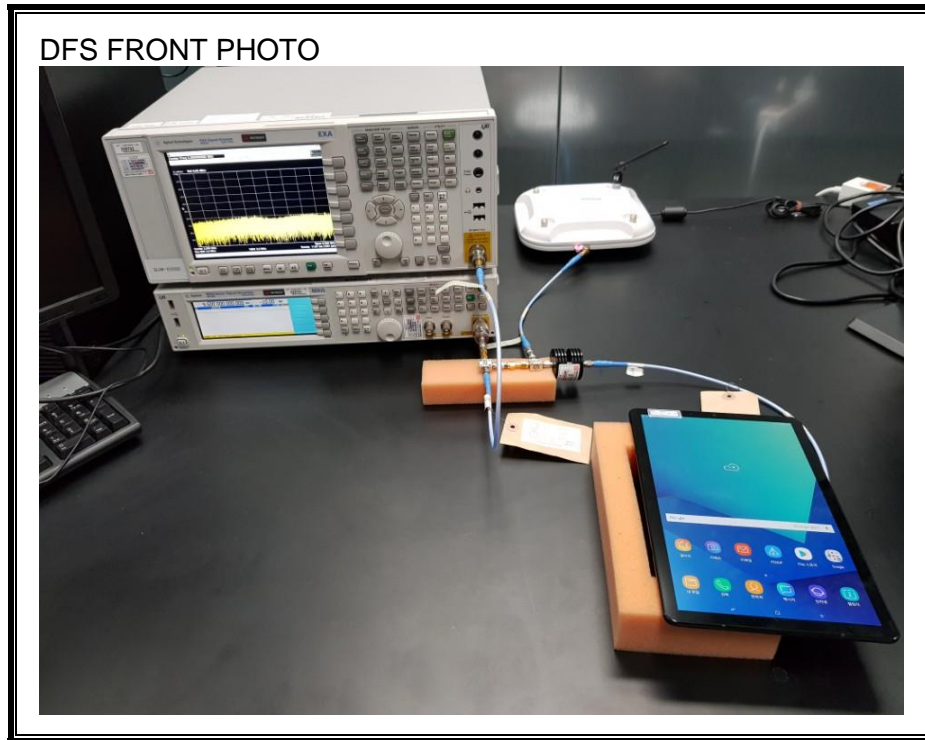

### ANTENNA PORT CONDUCTED RF MEASUREMENT SETUP

**RADIATED RF MEASUREMENT SETUP (BELOW 1 GHz)**

**RADIATED RF MEASUREMENT SETUP (BELOW 1 GHz EQUIPPED WITH KEYBOARD)**

**RADIATED RF MEASUREMENT SETUP (ABOVE 1 GHz)**

**RADIATED RF MEASUREMENT SETUP FOR PORTABLE CONFIGURATION**

**POWERLINE CONDUCTED EMISSIONS MEASUREMENT SETUP**

**DYNAMIC FREQUENCY SELECTION MEASUREMENT SETUP**

**END OF REPORT**