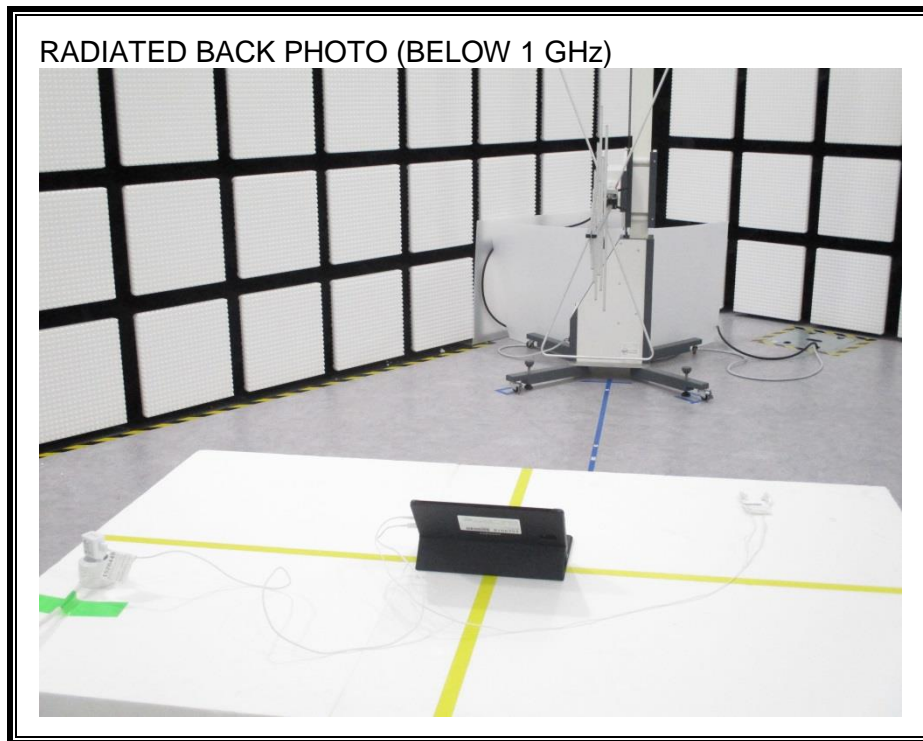

#### ANTENNA PORT CONDUCTED RF MEASUREMENT SETUP

**RADIATED RF MEASUREMENT SETUP (BELOW 1 GHz)**

**RADIATED RF MEASUREMENT SETUP (BELOW 1 GHz EQUIPPED WITH KEYBOARD)**

**RADIATED RF MEASUREMENT SETUP (ABOVE 1 GHz)**

**RADIATED RF MEASUREMENT SETUP FOR PORTABLE CONFIGURATION**

**POWERLINE CONDUCTED EMISSIONS MEASUREMENT SETUP**

**END OF REPORT**