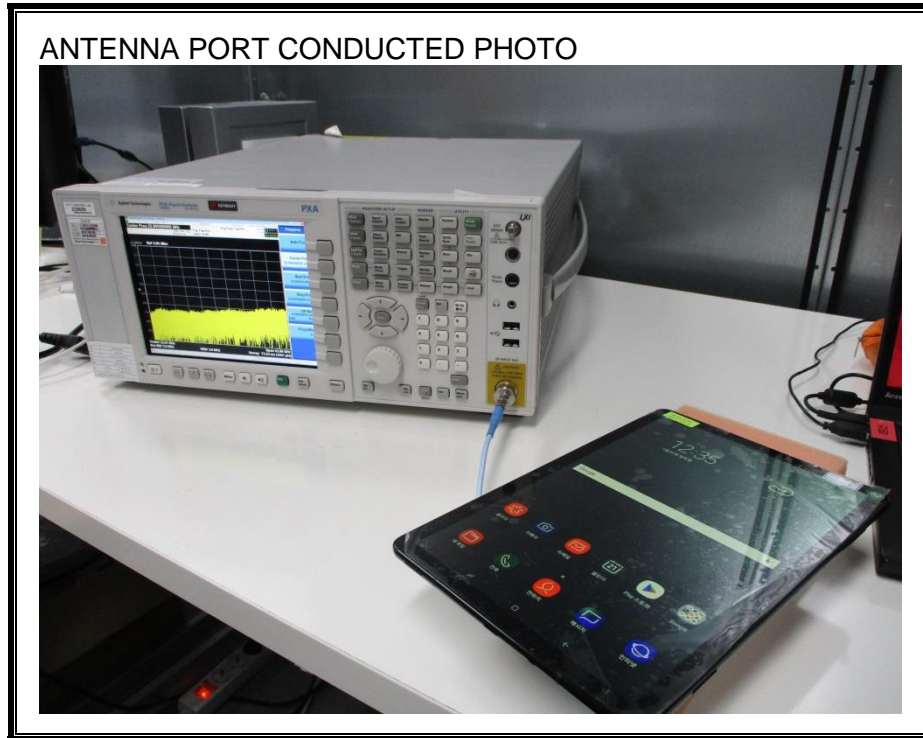

### 13. SETUP PHOTOS

#### ANTENNA PORT CONDUCTED RF MEASUREMENT SETUP

**RADIATED RF MEASUREMENT SETUP (BELOW 1 GHz)**

**RADIATED RF MEASUREMENT SETUP (BELOW 1 GHz EQUIPPED WITH KEYBOARD)**

**RADIATED RF MEASUREMENT SETUP (ABOVE 1 GHz)**

**RADIATED RF MEASUREMENT SETUP FOR PORTABLE CONFIGURATION**

**POWERLINE CONDUCTED EMISSIONS MEASUREMENT SETUP**

**END OF REPORT**