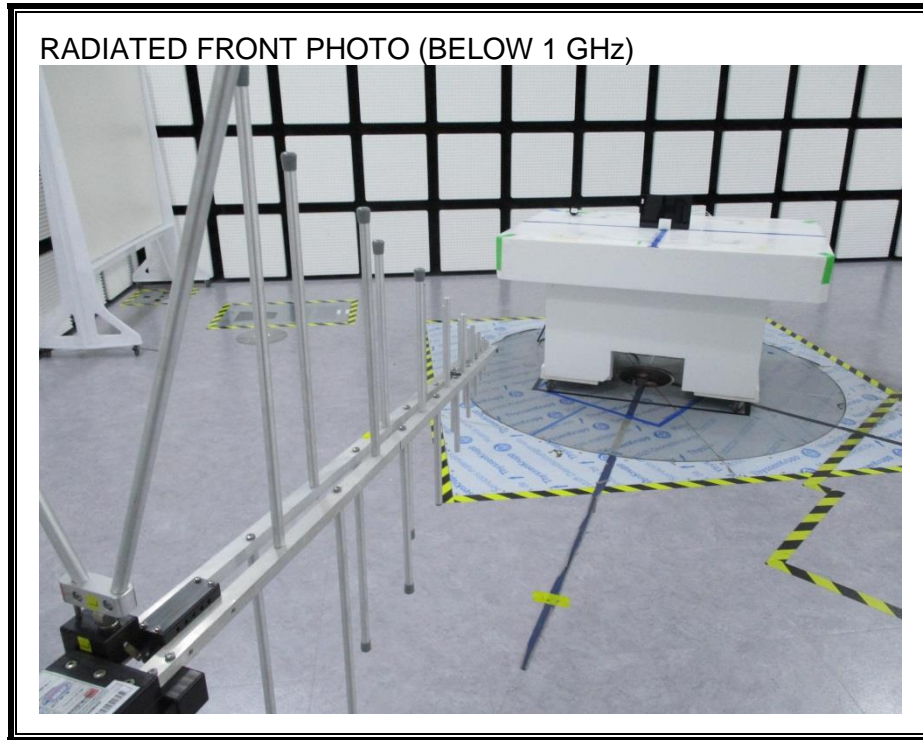

#### ANTENNA PORT CONDUCTED RF MEASUREMENT SETUP

**RADIATED RF MEASUREMENT SETUP (BELOW 1 GHz)**

**RADIATED RF MEASUREMENT SETUP (BELOW 1 GHz EQUIPPED WITH KEYBOARD)**

**RADIATED RF MEASUREMENT SETUP (ABOVE 1 GHz)**

**RADIATED RF MEASUREMENT SETUP FOR PORTABLE CONFIGURATION**

**POWERLINE CONDUCTED EMISSIONS MEASUREMENT SETUP**

**END OF REPORT**