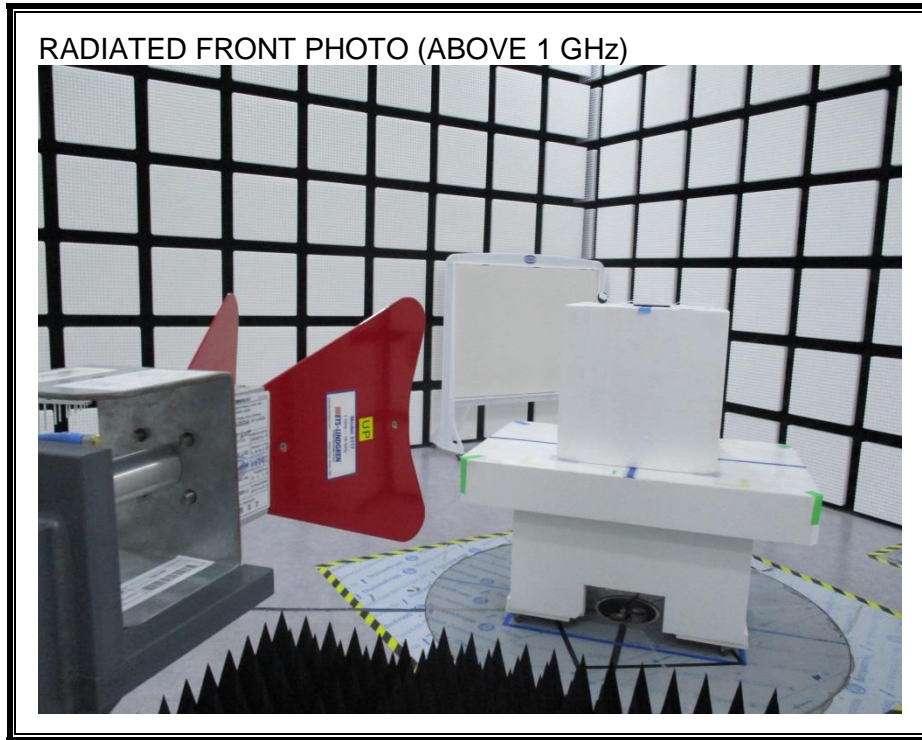

13. SETUP PHOTOS

ANTENNA PORT CONDUCTED RF MEASUREMENT SETUP

RADIATED RF MEASUREMENT SETUP (BELOW 1 GHz_Y)

RADIATED RF MEASUREMENT SETUP (BELOW 1 GHz X)

RADIATED RF MEASUREMENT SETUP (BELOW 1 GHz EQUIPPED WITH KEYBOARD)

RADIATED RF MEASUREMENT SETUP (ABOVE 1 GHz Y)

RADIATED RF MEASUREMENT SETUP (ABOVE 1 GHz X)

RADIATED RF MEASUREMENT SETUP FOR PORTABLE CONFIGURATION

POWERLINE CONDUCTED EMISSIONS MEASUREMENT SETUP

END OF REPORT