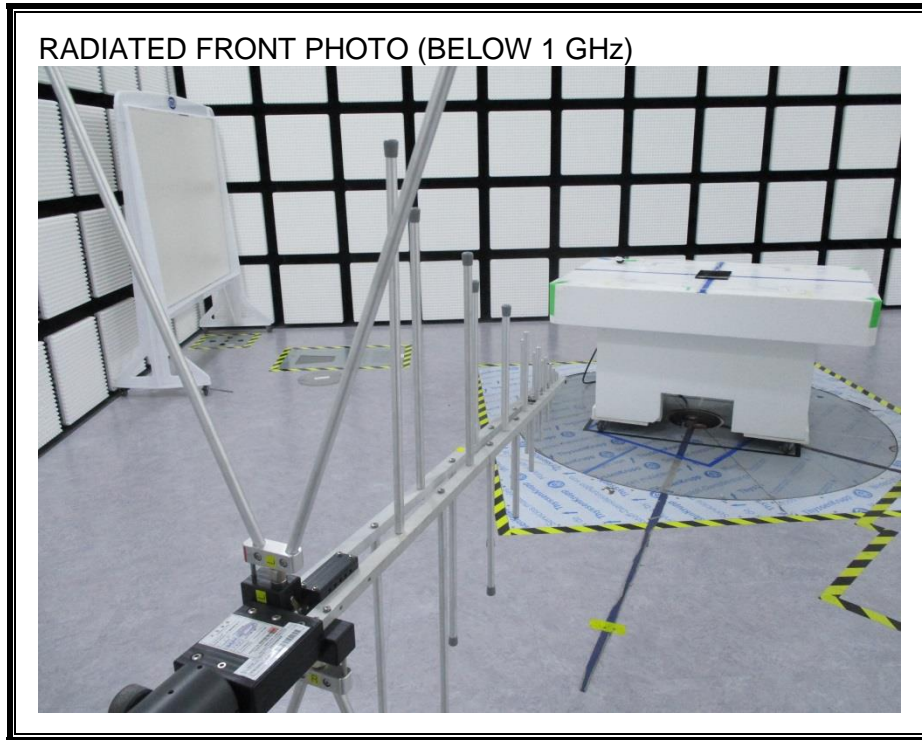

13. SETUP PHOTOS

ANTENNA PORT CONDUCTED RF MEASUREMENT SETUP

RADIATED RF MEASUREMENT SETUP (BELOW 1 GHz_Y)

RADIATED RF MEASUREMENT SETUP (BELOW 1 GHz X)

RADIATED RF MEASUREMENT SETUP (BELOW 1 GHz EQUIPPED WITH KEYBOARD)

RADIATED RF MEASUREMENT SETUP (ABOVE 1 GHz Y)

RADIATED RF MEASUREMENT SETUP (ABOVE 1 GHz X)

RADIATED RF MEASUREMENT SETUP FOR PORTABLE CONFIGURATION

POWERLINE CONDUCTED EMISSIONS MEASUREMENT SETUP

END OF REPORT