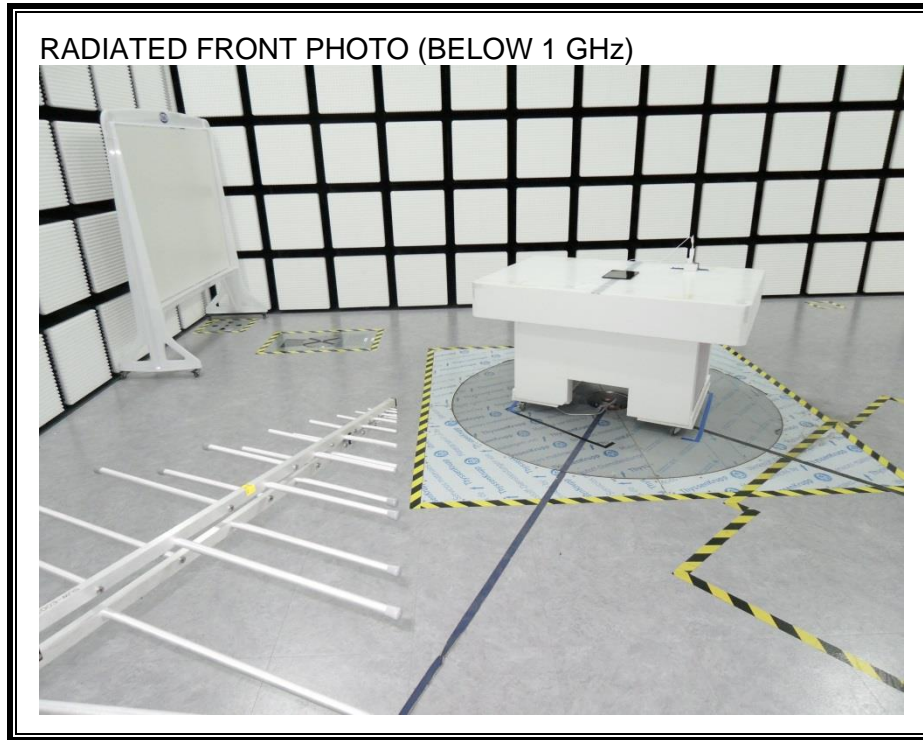

9. SETUP PHOTOS

ANTENNA PORT CONDUCTED RF MEASUREMENT SETUP

RADIATED RF MEASUREMENT SETUP (BELOW 1 GHz)

RADIATED RF MEASUREMENT SETUP (ABOVE 1 GHz)

RADIATED RF MEASUREMENT SETUP FOR PORTABLE CONFIGURATION

POWERLINE CONDUCTED EMISSIONS MEASUREMENT SETUP

END OF REPORT