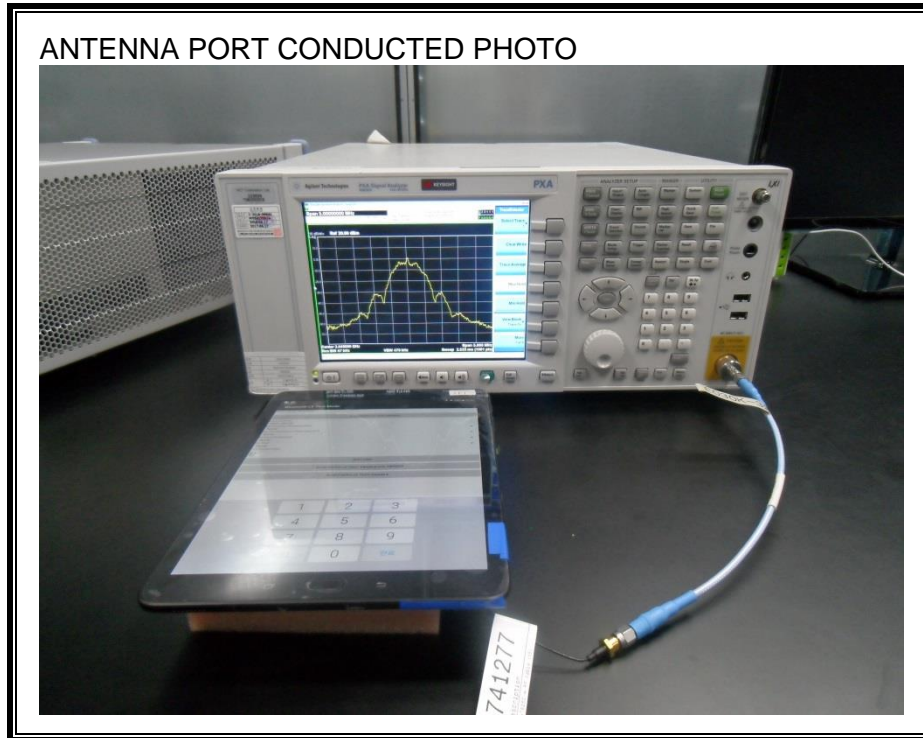

9. SETUP PHOTOS

ANTENNA PORT CONDUCTED RF MEASUREMENT SETUP

RADIATED RF MEASUREMENT SETUP (BELOW 1 GHz)

RADIATED RF MEASUREMENT SETUP (ABOVE 1 GHz)

RADIATED RF MEASUREMENT SETUP FOR PORTABLE CONFIGURATION

POWERLINE CONDUCTED EMISSIONS MEASUREMENT SETUP

END OF REPORT