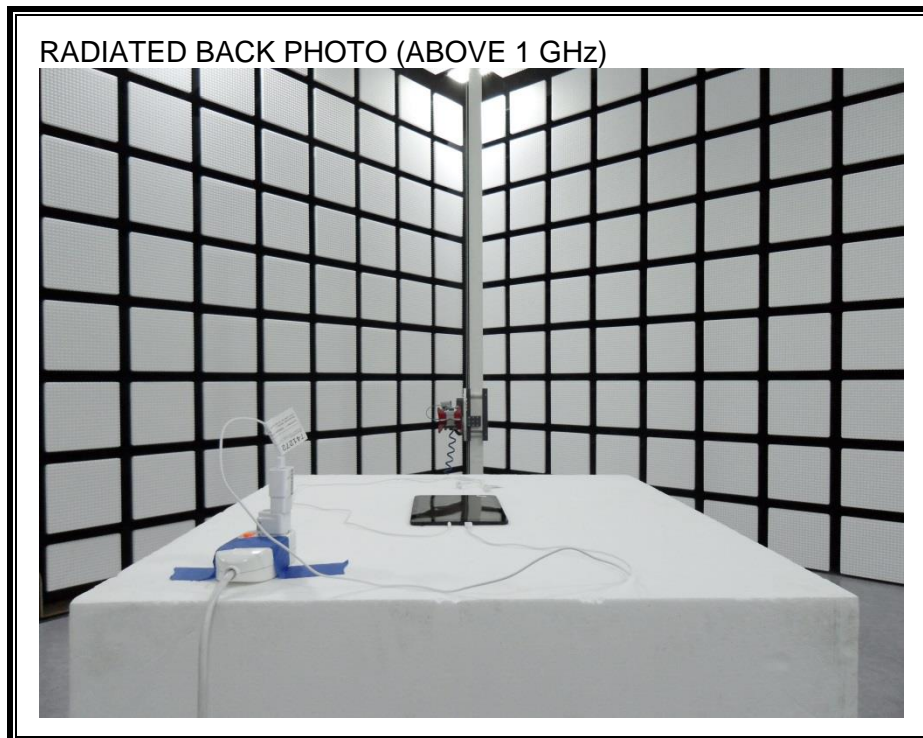

9. SETUP PHOTOS

ANTENNA PORT CONDUCTED RF MEASUREMENT SETUP

RADIATED RF MEASUREMENT SETUP (BELOW 1 GHz)

RADIATED RF MEASUREMENT SETUP (ABOVE 1 GHz)

RADIATED RF MEASUREMENT SETUP FOR PORTABLE CONFIGURATION

POWERLINE CONDUCTED EMISSIONS MEASUREMENT SETUP

END OF REPORT