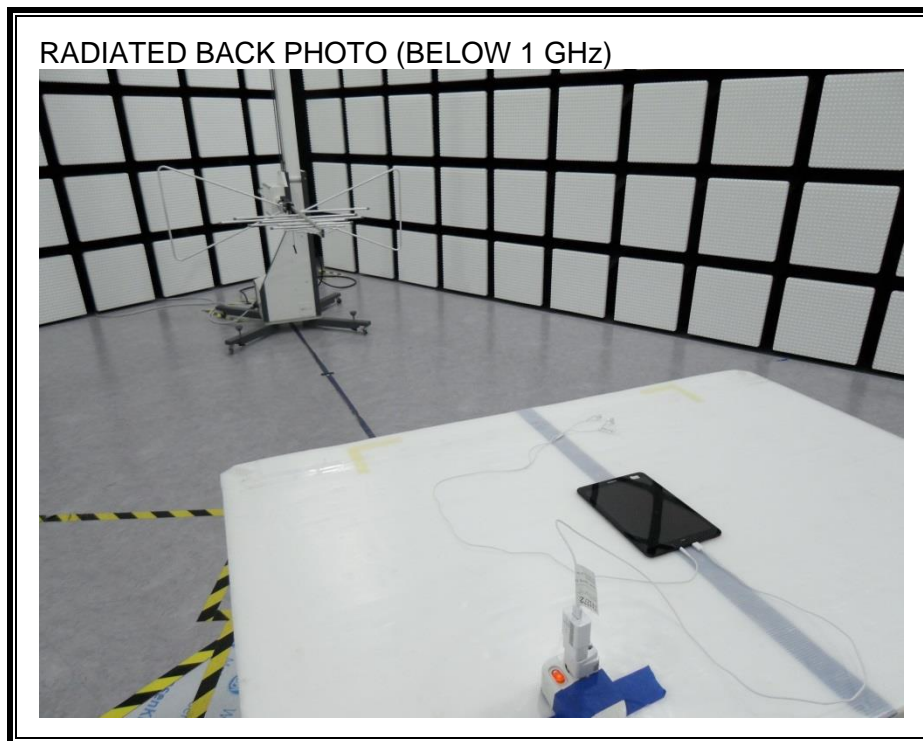

9. SETUP PHOTOS

ANTENNA PORT CONDUCTED RF MEASUREMENT SETUP

RADIATED RF MEASUREMENT SETUP (BELOW 1 GHz)

RADIATED RF MEASUREMENT SETUP (ABOVE 1 GHz)

RADIATED RF MEASUREMENT SETUP FOR PORTABLE CONFIGURATION

POWERLINE CONDUCTED EMISSIONS MEASUREMENT SETUP

END OF REPORT