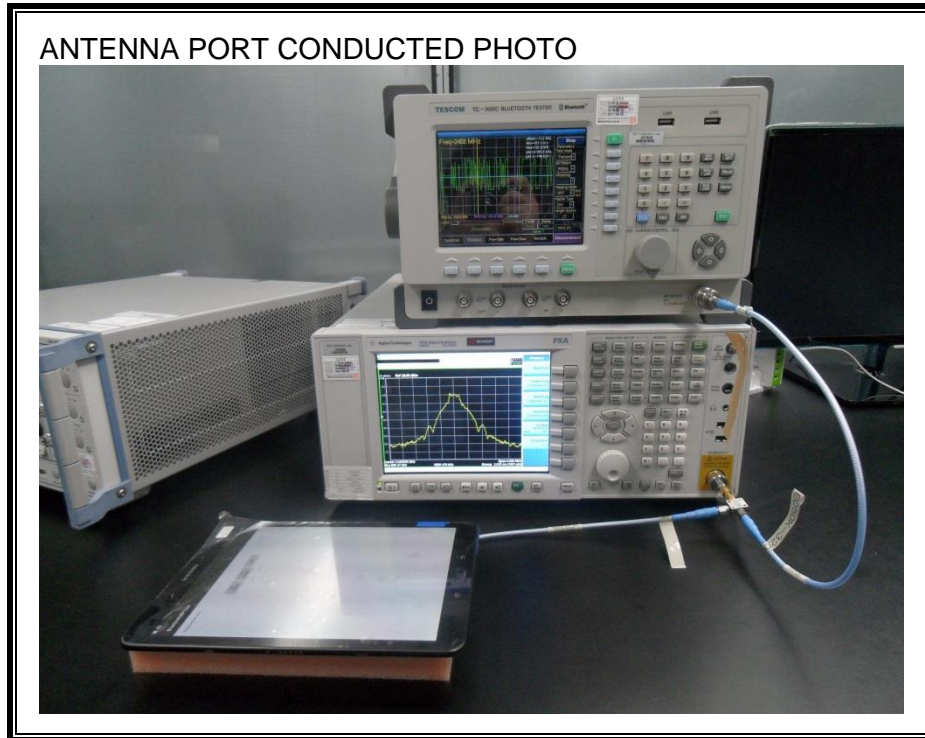

12. SETUP PHOTOS

ANTENNA PORT CONDUCTED RF MEASUREMENT SETUP

RADIATED RF MEASUREMENT SETUP (BELOW 1 GHz)

RADIATED RF MEASUREMENT SETUP (ABOVE 1 GHz)

RADIATED RF MEASUREMENT SETUP FOR PORTABLE CONFIGURATION

POWERLINE CONDUCTED EMISSIONS MEASUREMENT SETUP

END OF REPORT

Page 75 of 75