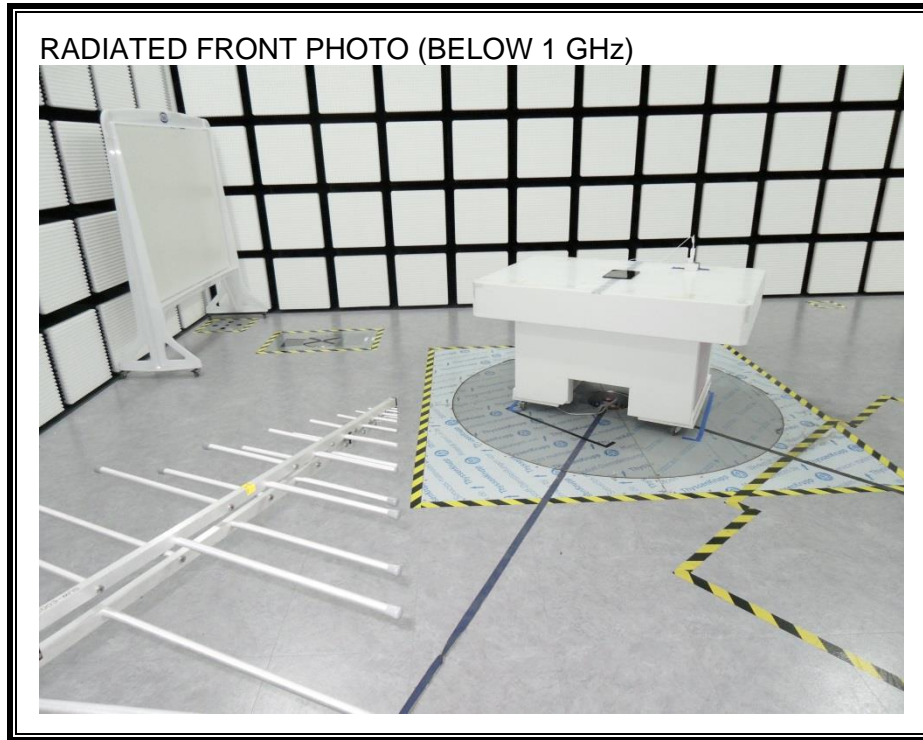

12. SETUP PHOTOS

ANTENNA PORT CONDUCTED RF MEASUREMENT SETUP

RADIATED RF MEASUREMENT SETUP (BELOW 1 GHz)

RADIATED RF MEASUREMENT SETUP (ABOVE 1 GHz)

RADIATED RF MEASUREMENT SETUP FOR PORTABLE CONFIGURATION

POWERLINE CONDUCTED EMISSIONS MEASUREMENT SETUP

END OF REPORT

Page 75 of 75