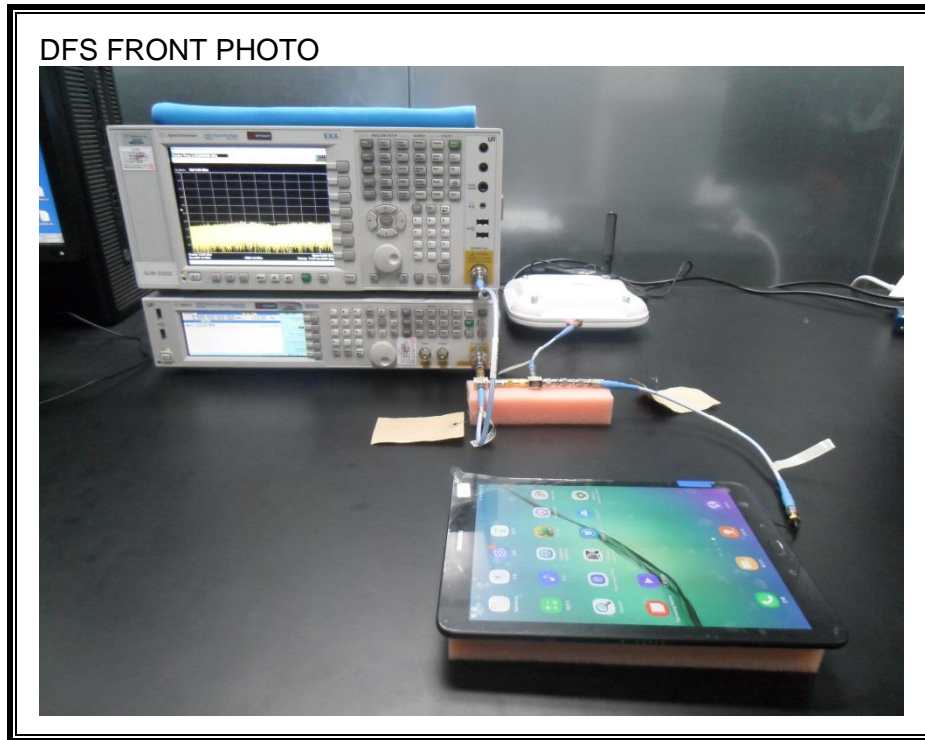

### ANTENNA PORT CONDUCTED RF MEASUREMENT SETUP

**RADIATED RF MEASUREMENT SETUP (BELOW 1 GHz)**

**RADIATED RF MEASUREMENT SETUP (ABOVE 1 GHz)**

**RADIATED RF MEASUREMENT SETUP FOR PORTABLE CONFIGURATION**

**POWERLINE CONDUCTED EMISSIONS MEASUREMENT SETUP**

**DYNAMIC FREQUENCY SELECTION MEASUREMENT SETUP**

**END OF REPORT**